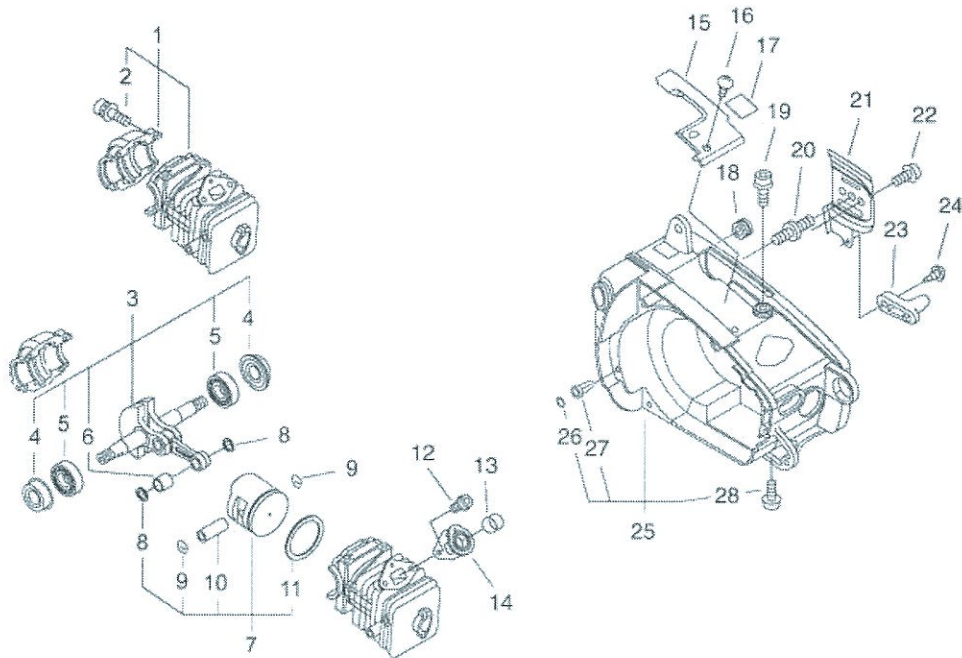

shindaiwa®

PARTS CATALOGUE

269TS

CE

P016-000430-11Fb

269TS 1 CYLINDER, CRANKCASE, PISTON

KEY	LV	PART NUMBER	Q'TY	DESCRIPTION	REMARKS
1		P021-011230	1	CRANKCASE SET	
2	+	900162-05022	4	BOLT, H.S. 5*22	
3		P021-011221	1	CRANKSHAFT ASY	
4	+	V505-000000	2	SÉAL,OIL	
5	+	900800-36001	2	BEARING, BALL 6001	
6	+	V553-000020	1	BEARING, NEEDLE 8	
7		P021-002150	1	PISTON KIT	
8	+	100014-55930	2	SPACER, PISTON PIN	
9	+	100015-04630	2	CIRCLIP, PISTON PIN	
10	+	100013-22330	1	PIN, PISTON	
11	+	100011-05731	1	RING, PISTON	
12		900162-04012	2	BOLT, H.S. 4*12	
13		V358-000021	1	COLLAR, 14	
14		A202-000001	1	BELLOWS, INTAKE	
15		A127-000041	1	COVER, DUST	
16		900253-04012	2	SCREW	
17		X505-002440	1	LABEL, CAUTION	
18		163911-30130	1	PLUG	
19		900106-05016	2	BOLT, H.S. 5*16	
20		V225-000030	1	BOLT, STUD 8	
21		C305-000023	1	PLATE, SPROCKET GUARD	
22		V202-000011	2	BOLT, 4	
23		433026-35430	1	CATCHER, CHAIN	
24		900253-05020	1	SCREW 5*20	
25		P021-003417	1	COVER ENGINE	
26	+	900724-00004	1	O-RING (S-4)	
27	+	436114-13930	1	VALVE, CHECK	

269TS 4 FUEL TANK

KEY	LV	PART NUMBER	Q'TY	DESCRIPTION	REMARKS
25	+	900720-00018	1	O-RING 18	
26	+	A365-000050	1	CONNECTOR,CAP	

269TS 5 HANDLE

KEY	LV	PART NUMBER	Q'TY	DESCRIPTION	REMARKS
1		P021-007355	1	HANDLE SET, REAR	
2	+	V450-000340	1	SPRING, COMPRESSION	
3	+	130020-33330	2	NUT	
4	+	900256-04016	4	SCREW 4*16	
4		900256-04016	2	SCREW 4*16	
5		C400-000050	1	HANDLE, FRONT	
6		V202-000000	3	BOLT, 4	
7		A440-000371	1	SWITCH, ON OFF	
8		900253-05020	1	SCREW 5*20	
9		C450-000160	1	TRIGGER, THROTTLE	
10		C454-000051	1	ROD, THROTTLE	
11		V452-000010	1	SPRING, TORSION	
12		C460-000041	1	LOCKOUT, THROTTLE	
13		100921-39131	1	CUSHION	
14		100918-15130	1	CAP	
15		A239-000000	1	PIPE, INTAKE	
16		V450-000080	1	SPRING, COMPRESSION	
17		V150-000420	1	PLATE, EYE	
18		900253-04012	1	SCREW	
19		895410-02830	1	WRENCH, W/S. DRIVER	
20		895812-03930	1	DRIVER, SCREW 50	
21		898510-39130	1	BAG, TOOL	