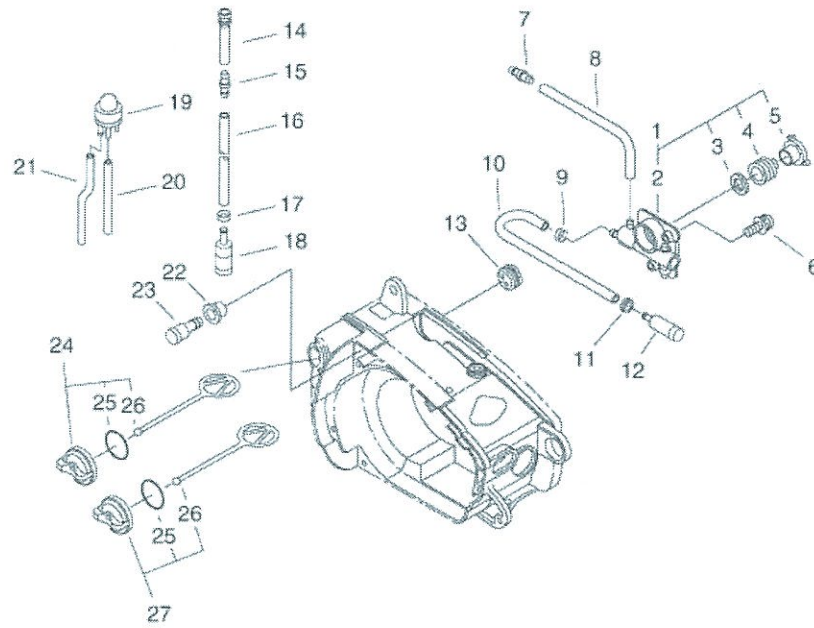

269TS 3 STARTER, MAGNETO

KEY	LV	PART NUMBER	Q'TY	DESCRIPTION	REMARKS
28		900256-04016	3	SCREW 4*16	
29		X503-009010	1	LABEL,MODEL	
30		V162-000180	1	PLUG	

269TS 4 FUEL TANK

KEY	LV	PART NUMBER	Q'TY	DESCRIPTION	REMARKS
1		P021-033920	1	AUTO-OILER ASY	
2	+	C022-000080	1	AUTO-OILER ASSEMBLY	
3	+	V308-000030	1	WASHER, CIRCULAR 11	
4	+	V652-000030	1	GEAR, WORM	
5	+	V356-000290	1	COLLAR, 10	
6		900238-04012	2	SCREW 4*12	
7		V187-000010	1	NIPPLE	
8		132012-11960	1	PIPE 3* 6* 45	
9		132013-26630	1	CLIP	
10		132010-22130	1	PIPE, FUEL	
11		132115-01461	1	GROMMET	
12		436205-02832	1	STRAINER, OIL	
13		132115-44330	1	GROMMET	
14		V470-000320	1	PIPE	
15		V186-000020	1	JOINT, PIPE	
16		V471-001230	1	PIPE	
17		132013-09820	1	CLIP	
18		131205-14930	1	STRAINER, FUEL	
19		123181-39130	1	PUMP, PRIMER	
20		V471-001260	1	PIPE	
21		V471-001250	1	PIPE	
22		V137-000000	1	GROMMET, FUEL	
23		131300-56431	1	VENT ASSEMBLY, FUEL	
24		P021-005601	1	FUEL CAP ASY	
25	+	900720-00018	1	O-RING 18	
26	+	A365-000050	1	CONNECTOR, CAP	
27		P021-005581	1	OIL CAP ASY	

269TS 4 FUEL TANK

KEY	LV	PART NUMBER	Q'TY	DESCRIPTION	REMARKS
25	+	900720-00018	1	O-RING 18	
26	+	A365-000050	1	CONNECTOR,CAP	

269TS 5 HANDLE

KEY	LV	PART NUMBER	Q'TY	DESCRIPTION	REMARKS
1		P021-007355	1	HANDLE SET, REAR	
2	+	V450-000340	1	SPRING, COMPRESSION	
3	+	130020-33330	2	NUT	
4	+	900256-04016	4	SCREW 4*16	
4		900256-04016	2	SCREW 4*16	
5		C400-000050	1	HANDLE, FRONT	
6		V202-000000	3	BOLT, 4	
7		A440-000371	1	SWITCH, ON OFF	
8		900253-05020	1	SCREW 5*20	
9		C450-000160	1	TRIGGER, THROTTLE	
10		C454-000051	1	ROD, THROTTLE	
11		V452-000010	1	SPRING, TORSION	
12		C460-000041	1	LOCKOUT, THROTTLE	
13		100921-39131	1	CUSHION	
14		100918-15130	1	CAP	
15		A239-000000	1	PIPE, INTAKE	
16		V450-000080	1	SPRING, COMPRESSION	
17		V150-000420	1	PLATE, EYE	
18		900253-04012	1	SCREW	
19		895410-02830	1	WRENCH, W/S. DRIVER	
20		895812-03930	1	DRIVER, SCREW 50	
21		898510-39130	1	BAG, TOOL	