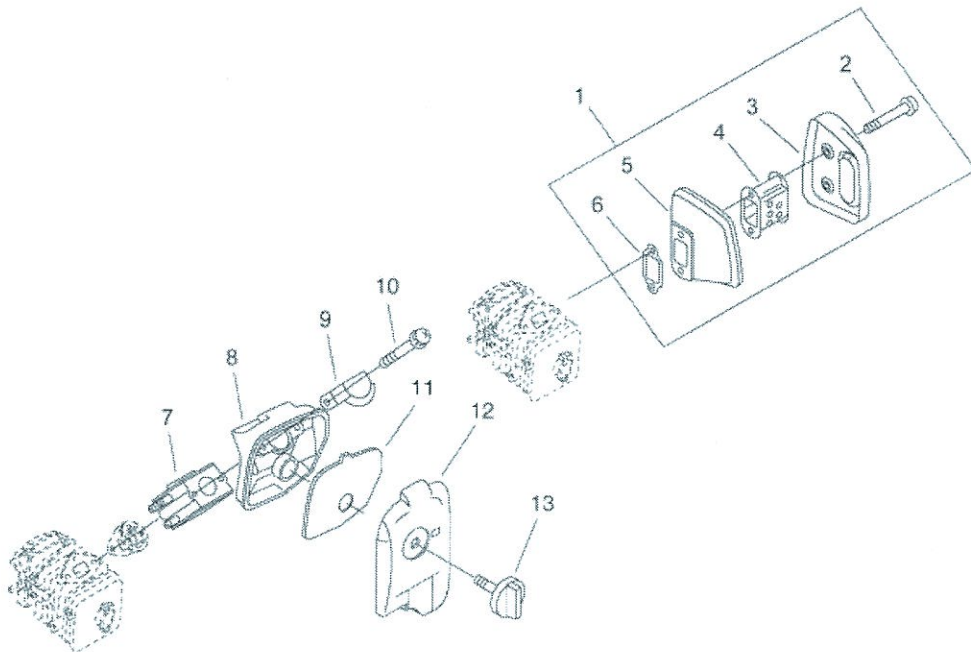

269TS 2 AIR CLEANER, MUFFLER

KEY	LV	PART NUMBER	Q'TY	DESCRIPTION	REMARKS
1		P021-001930	1	MUFFLER ASY	
2	+	91107-05040	2	BOLT HSH FLANGE	
3	+	A303-000000	1	LID,MUFFLER	
4	+	A301-000000	1	PLATE,MUFFLER	
5	+	A300-000130	1	MUFFLER,EXHAUST	
6	+	145510-13931	1	GASKET, MUFFLER	
7		A021-001600	1	CARBURETOR,DIAPHRAGM	
8		A225-000025	1	CASE,CLEANER	
9		A244-000000	1	PLATE,PREVENT	
10		900238-05050	2	SCREW 5*50	
11		A226-000051	1	ELEMENT,AIR FILTER	
12		A232-000241	1	LID,CLEANER	
13		A235-000090	1	KNOB,CLEANER LID