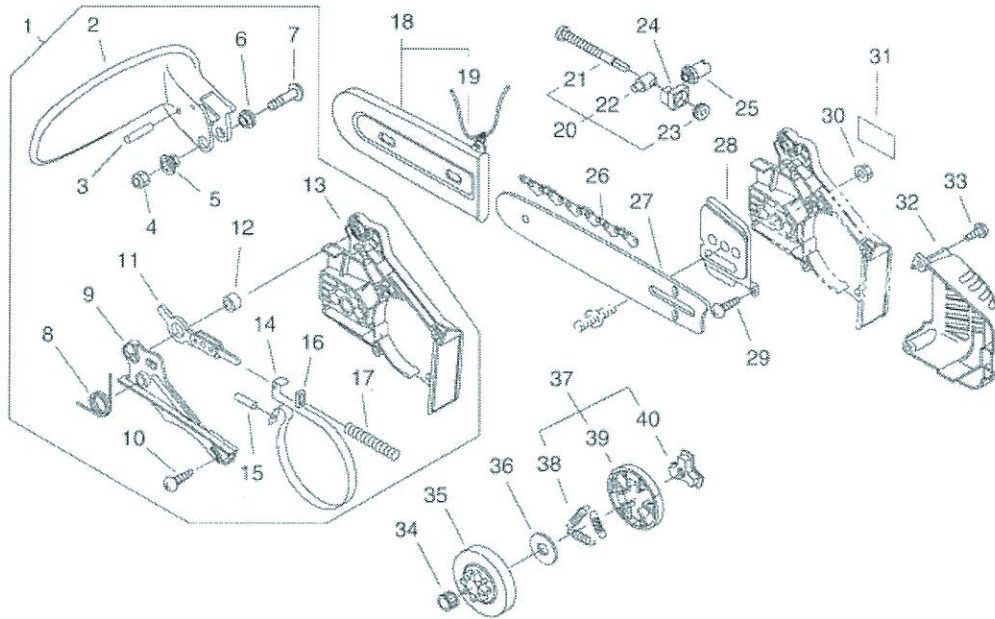

269TS 6 CLUTCH, SPROCKET, CHAIN BRAKE

KEY	LV	PART NUMBER	Q'TY	DESCRIPTION	REMARKS
28		C305-000031	1	PLATE, SPROCKET GUARD	
29		900253-04010	1	SCREW 4*10	
30		433019-12330	1	NUT, FLANGE 8	
31		X504-000810	1	LABEL, BRAND	
32		A320-000270	1	COVER, MUFFLER	
33		900253-04016	2	SCREW 4*16	
34		175012-35630	1	BEARING, NEEDLE	
35		A556-000091	1	DRUM, CLUTCH	
36		A551-000010	1	PLATE, CLUTCH	
37		A056-000030	1	CLUTCH	
38	+	V451-000150	3	SPRING, TENSION	
39	+	P021-001950	1	CLUTCH SHOE SET	
40	+	A552-000020	1	HUB, CLUTCH