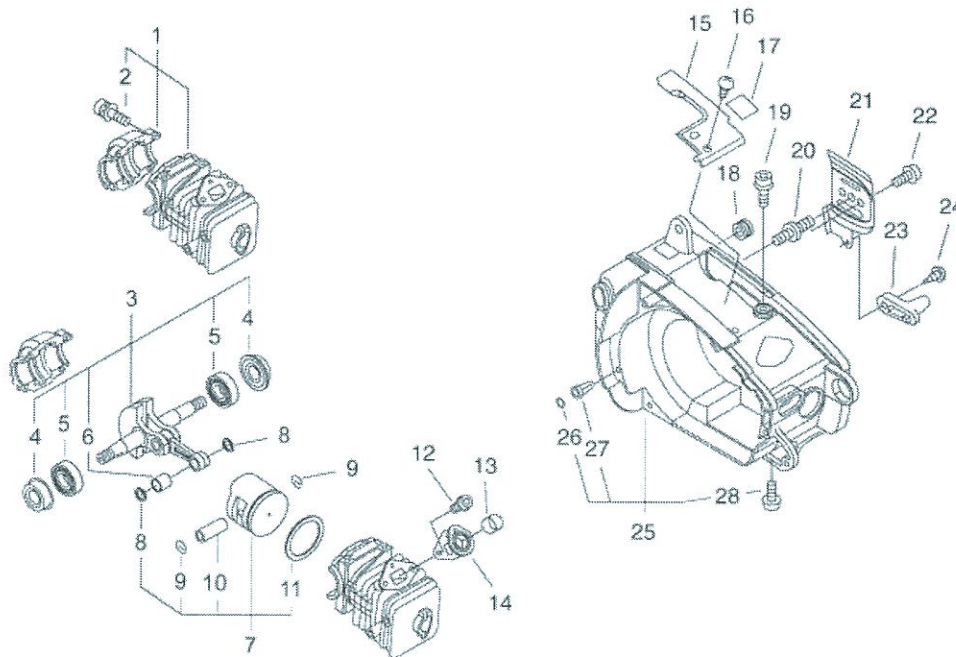

269TS 1 CYLINDER, CRANKCASE, PISTON

KEY	LV	PART NUMBER	Q'TY	DESCRIPTION	REMARKS
28	+	900106-05025	2	BOLT, H.S. 5*25