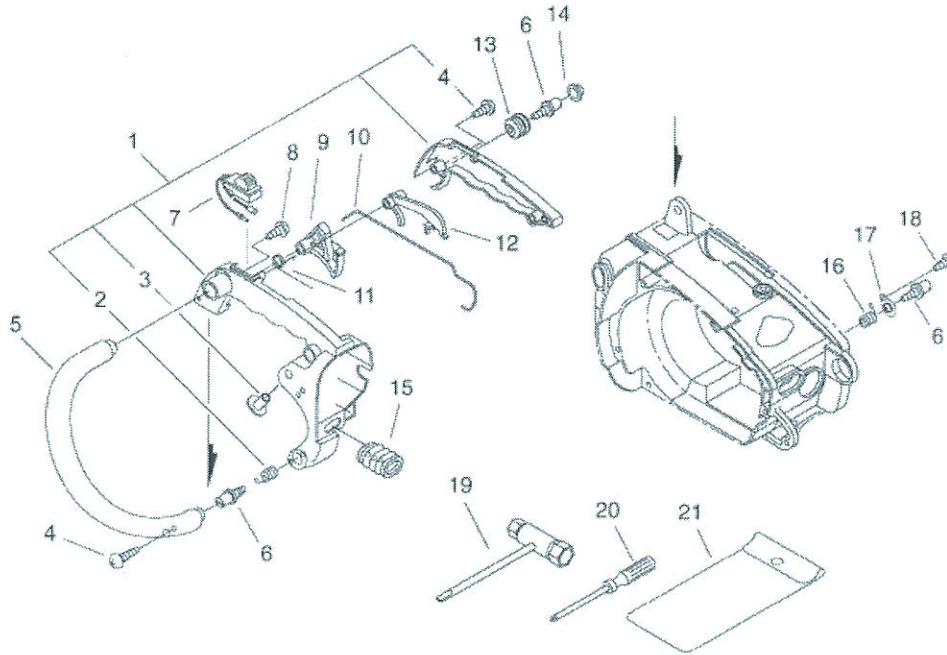

269TS 3 STARTER, MAGNETO

KEY	LV	PART NUMBER	Q'TY	DESCRIPTION	REMARKS
28		900256-04016	3	SCREW 4*16	
29		X503-009010	1	LABEL,MODEL	
30		V162-000180	1	PLUG	

269TS 4 FUEL TANK

KEY	LV	PART NUMBER	Q'TY	DESCRIPTION	REMARKS
1		P021-033920	1	AUTO-OILER ASY	
2	+	C022-000080	1	AUTO-OILER ASSEMBLY	
3	+	V308-000030	1	WASHER, CIRCULAR 11	
4	+	V652-000030	1	GEAR, WORM	
5	+	V356-000290	1	COLLAR, 10	
6		900238-04012	2	SCREW 4*12	
7		V187-000010	1	NIPPLE	
8		132012-11960	1	PIPE 3* 6* 45	
9		132013-26630	1	CLIP	
10		132010-22130	1	PIPE, FUEL	
11		132115-01461	1	GROMMET	
12		436205-02832	1	STRAINER, OIL	
13		132115-44330	1	GROMMET	
14		V470-000320	1	PIPE	
15		V186-000020	1	JOINT, PIPE	
16		V471-001230	1	PIPE	
17		132013-09820	1	CLIP	
18		131205-14930	1	STRAINER, FUEL	
19		123181-39130	1	PUMP, PRIMER	
20		V471-001260	1	PIPE	
21		V471-001250	1	PIPE	
22		V137-000000	1	GROMMET, FUEL	
23		131300-56431	1	VENT ASSEMBLY, FUEL	
24		P021-005601	1	FUEL CAP ASY	
25	+	900720-00018	1	O-RING 18	
26	+	A365-000050	1	CONNECTOR, CAP	
27		P021-005581	1	OIL CAP ASY	

269TS 4 FUEL TANK

KEY	LV	PART NUMBER	Q'TY	DESCRIPTION	REMARKS
25	+	900720-00018	1	O-RING 18	
26	+	A365-000050	1	CONNECTOR,CAP	

269TS 5 HANDLE

KEY	LV	PART NUMBER	Q'TY	DESCRIPTION	REMARKS
1		P021-007355	1	HANDLE SET, REAR	
2	+	V450-000340	1	SPRING, COMPRESSION	
3	+	130020-33330	2	NUT	
4	+	900256-04016	4	SCREW 4*16	
4		900256-04016	2	SCREW 4*16	
5		C400-000050	1	HANDLE, FRONT	
6		V202-000000	3	BOLT, 4	
7		A440-000371	1	SWITCH, ON OFF	
8		900253-05020	1	SCREW 5*20	
9		C450-000160	1	TRIGGER, THROTTLE	
10		C454-000051	1	ROD, THROTTLE	
11		V452-000010	1	SPRING, TORSION	
12		C460-000041	1	LOCKOUT, THROTTLE	
13		100921-39131	1	CUSHION	
14		100918-15130	1	CAP	
15		A239-000000	1	PIPE, INTAKE	
16		V450-000080	1	SPRING, COMPRESSION	
17		V150-000420	1	PLATE, EYE	
18		900253-04012	1	SCREW	
19		895410-02830	1	WRENCH, W/S. DRIVER	
20		895812-03930	1	DRIVER, SCREW 50	
21		898510-39130	1	BAG, TOOL	