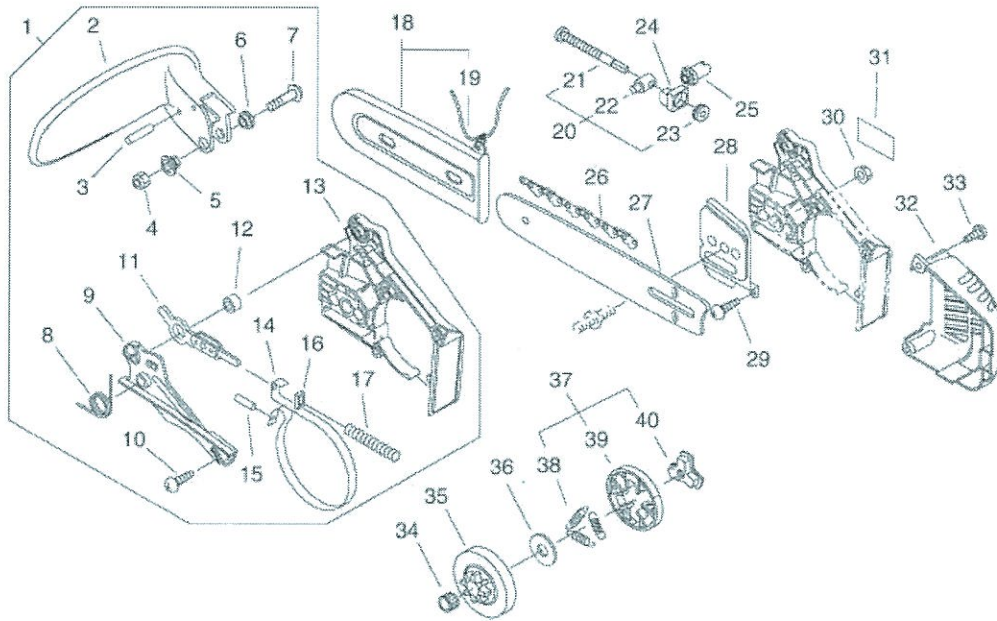

269TS 4 FUEL TANK

KEY	LV	PART NUMBER	Q'TY	DESCRIPTION	REMARKS
25	+	900720-00018	1	O-RING 18	
26	+	A365-000050	1	CONNECTOR,CAP	

269TS 5 HANDLE

KEY	LV	PART NUMBER	Q'TY	DESCRIPTION	REMARKS
1		P021-007355	1	HANDLE SET, REAR	
2	+	V450-000340	1	SPRING, COMPRESSION	
3	+	130020-33330	2	NUT	
4	+	900256-04016	4	SCREW 4*16	
4		900256-04016	2	SCREW 4*16	
5		C400-000050	1	HANDLE, FRONT	
6		V202-000000	3	BOLT, 4	
7		A440-000371	1	SWITCH, ON OFF	
8		900253-05020	1	SCREW 5*20	
9		C450-000160	1	TRIGGER, THROTTLE	
10		C454-000051	1	ROD, THROTTLE	
11		V452-000010	1	SPRING, TORSION	
12		C460-000041	1	LOCKOUT, THROTTLE	
13		100921-39131	1	CUSHION	
14		100918-15130	1	CAP	
15		A239-000000	1	PIPE, INTAKE	
16		V450-000080	1	SPRING, COMPRESSION	
17		V150-000420	1	PLATE, EYE	
18		900253-04012	1	SCREW	
19		895410-02830	1	WRENCH, W/S. DRIVER	
20		895812-03930	1	DRIVER, SCREW 50	
21		898510-39130	1	BAG, TOOL	

269TS 6 CLUTCH, SPROCKET, CHAIN BRAKE

KEY	LV	PART NUMBER	Q'TY	DESCRIPTION	REMARKS
1		C032-000184	1	BRAKE,ASM CHAIN	
2	+	C320-000082	1	LEVER,BRAKE	
3	+	900330-30260	2	ROLLER 3*26	
4	+	900562-50005	1	LOCKNUT 5	
5	+	V353-000060	1	COLLAR,5	
6	+	433167-39130	1	SPACER	
7	+	91318-05032	1	SCREW	
8	+	V452-000110	1	SPRING,TORSION	
9	+	C345-000094	1	COVER,BRAKE	
10	+	900253-04012	2	SCREW	
11	+	C334-000070	1	CONNECTOR,BRAKE	
12	+	433116-35430	1	SPACER 8	
13	+	C300-000231	1	GUARD,SPROCKET	
14	+	C328-000020	1	BAND,BRAKE	
15	+	93050-30098	1	ROLLER	
16	+	V376-000450	1	SPACER	
17	+	V450-000070	1	SPRING,COMPRESSION	
18		P021-003210	1	SCABBARD,CHAIN	
19	+	A509-000020	1	ROPE	
20		P021-000063	1	TENSIONER,CHAIN ASY	
21	+	V203-000021	1	BOLT,5	
22	+	C309-000030	1	TENSIONER,CHAIN	
23	+	V651-000011	1	GEAR,BEVEL	
24		V355-000270	1	COLLAR,8	
25		V651-000001	1	GEAR,BEVEL	
26		X221-000000	1	CHAIN,SAW	
27		X121-000080	1	BAR,GUIDE 25	