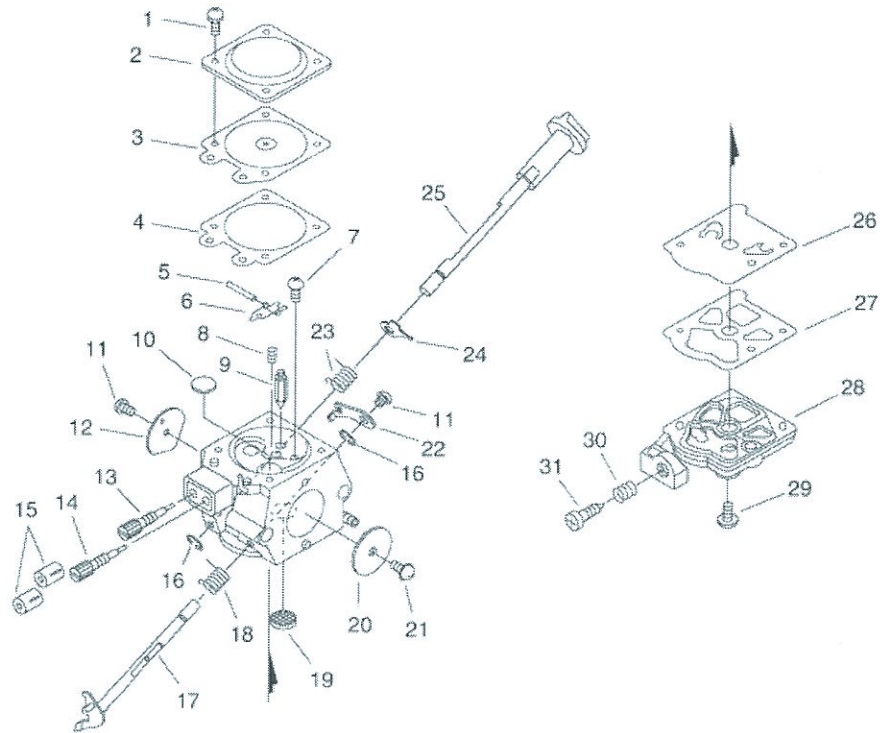

269TS 7 CARBURETOR

KEY	LV	PART NUMBER	Q'TY	DESCRIPTION	REMARKS
		A021-001600	1	CARBURETOR,DIAPHRAGM	
1	+	123130-02960	4	SCREW	
2	+	123142-03930	1	COVER, M. DIAPHRAGM	
3	+	123141-03930	1	DIAPHRAGM, METERING	
4	+	123140-27230	1	GASKET,M. DIAPHRAGM	
5	+	123138-03930	1	PIN, METERING LEVER	
6	+	123123-03930	1	LEVER, METERING	
7	+	123139-03930	1	SCREW, M. LEVER PIN	
8	+	123122-03660	1	SPRING, METER. LEVER	
9	+	123137-19830	1	VALVE, INLET NEEDLE	
10	+	123146-10631	1	PLUG, WELCH	
11	+	123114-38830	2	SCREW	
12	+	123132-35430	1	VALVE, CHOKE	
13	+	123120-03661	1	NEEDLE	
14	+	123118-02261	1	NEEDLE	
15	+	P003-000010	2	LIMITER CAP	
16	+	123127-15030	2	RING	
17	+	P003-001300	1	SHAFT, THROTTLE	
18	+	123113-37530	1	SPRING, THROTTLE RTN	
19	+	123126-10631	1	SCREEN, INLET	
20	+	123116-05960	1	VALVE, THROTTLE	
21	+	123114-05260	1	SCREW	
22	+	P003-000380	1	THROTTLE, LEVER	
23	+	P003-001470	1	SPRING	
24	+	P003-001510	1	LEVER-FAST IDLE	
25	+	P003-001170	1	SHAFT-CHOKE(MOLD)	
26	+	123112-15030	1	DIAPHRAGM, FUEL PUMP