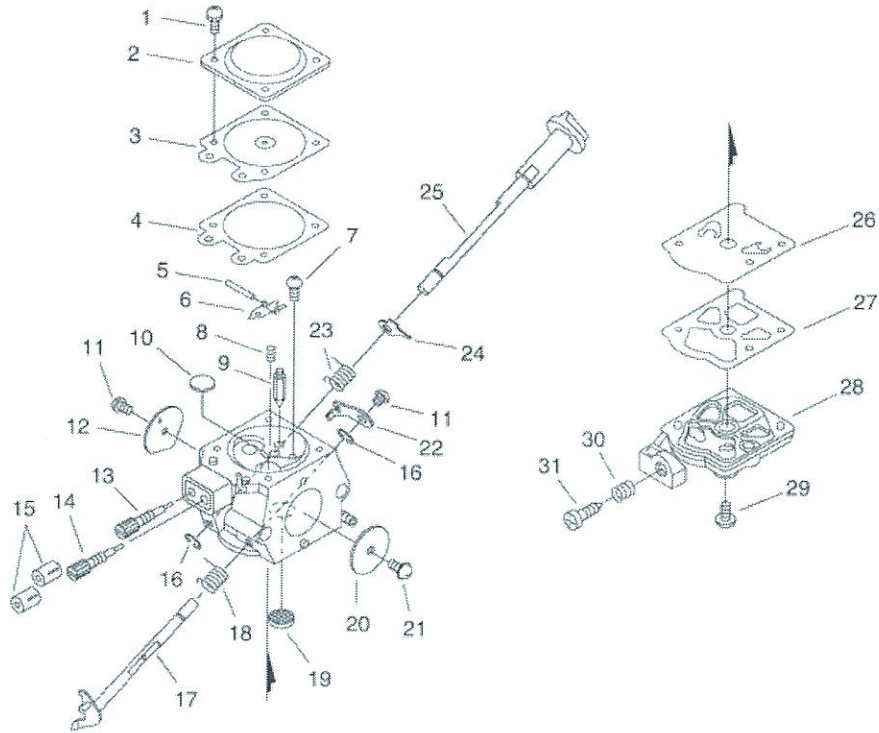

269TS 7 CARBURETOR

KEY	LV	PART NUMBER	Q'TY	DESCRIPTION	REMARKS
27	+	123125-15030	1	GASKET, FUEL PUMP	
28	+	123124-24430	1	COVER, FUEL PUMP	
29	+	123110-03930	1	SCREW, PUMP COVER	
30	+	123133-04260	1	SPRING, IDLE ADJUST	
31	+	123134-04260	1	SCREW, IDLE ADJUST