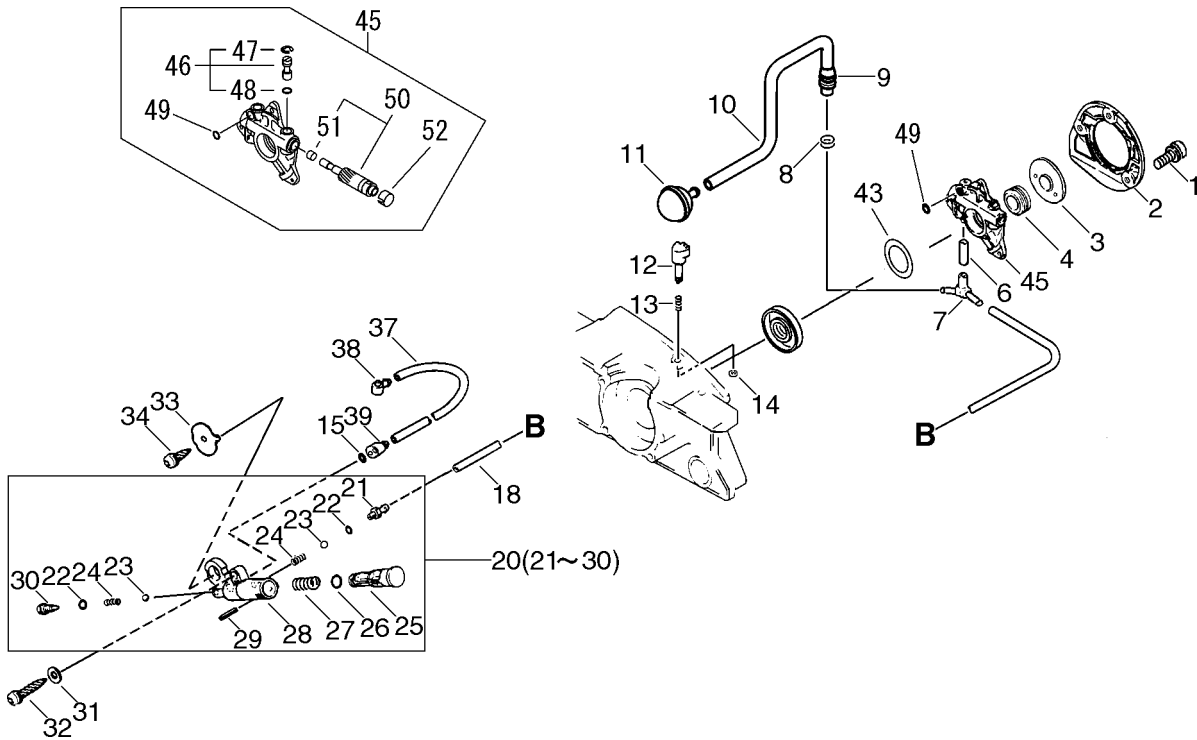

shindaiwa

PARTS CATALOGUE

CHAIN SAW

667

CE

KEY	LV	PART NUMBER	Q'TY	DESCRIPTION	REMARKS
4		A014-000010	1	DECOMP,ASM	
5		A130-000241	1	CYLINDER	
6		900162-05025	4	BOLT, H.S. 5*25	
7		101010-32431	1	GASKET, CYL. BASE	
8		A202-000011	1	BELLOWS,INTAKE	
9		900162-05014	2	BOLT, H.S. 5*14	
10		P021-015290	1	PISTON KIT	
11	+	A101-000150	1	RING, PISTON	
12	+	V610-000000	1	PIN,ENG 12	
13	+	V580-000000	2	RING,END	
14	+	100012-32430	1	BEARING, NEEDLE	
40	+	100014-18430	2	SPACER, PISTON PIN	
17		433000-19831	1	CATCHER KIT, CHAIN	
18	+	900220-05018	1	SCREW 5*18	
19		900600-00005	1	WASHER 5	
20		P021-016720	1	CRANKCASE KIT	
21	+	100212-32430	1	OILSEAL (L)	
22	+	900342-50025	1	PIN, SPRING 5*25	
23	+	100215-02830	2	PIN, DOWEL	
24	+	433011-19830	2	STUD, GUIDE BAR	
25	+	100242-32430	1	GASKET, CRANKCASE	
26	+	900810-36202	2	BEARING, BALL 6202	
27	+	100212-19830	1	OILSEAL	
28	+	436114-13930	1	VALVE, CHECK	

KEY	LV	PART NUMBER	Q'TY	DESCRIPTION	REMARKS
29	+	900345-20016	1	PIN, SPRING 2*16SUS	
30	+	437121-10130	1	ADAPTER, OIL PUMP	
31		900603-00005	1	WASHER 5	
32		900252-05020	1	SCREW 5*20	
33		437413-19830	1	BARCKET, OIL PUMP	
34		900252-04010	1	SCREW 4*10	
37		437216-32630	1	PIPE, OUTLET	
38		437232-32630	1	CONNECTOR, OIL PIPE	
39		437212-32630	1	CONNECTOR, OIL PIPE	
43		V540-000210	1	SEAL,CIRCULAR	
45		437002-37530	1	AUTO-OILER ASSY	
46	+	437009-35430	1	PIN, CONTROL	
47	++	437065-19830	1	CLIP	
48	++	437030-19830	1	O-RING	
49	+	900720-00003	1	O-RING 3	
50	+	437006-32330	1	PLUNGER KIT	
51	++	437020-32430	1	V-RING	
52	+	437062-19830	1	CAP, PLUNGER	