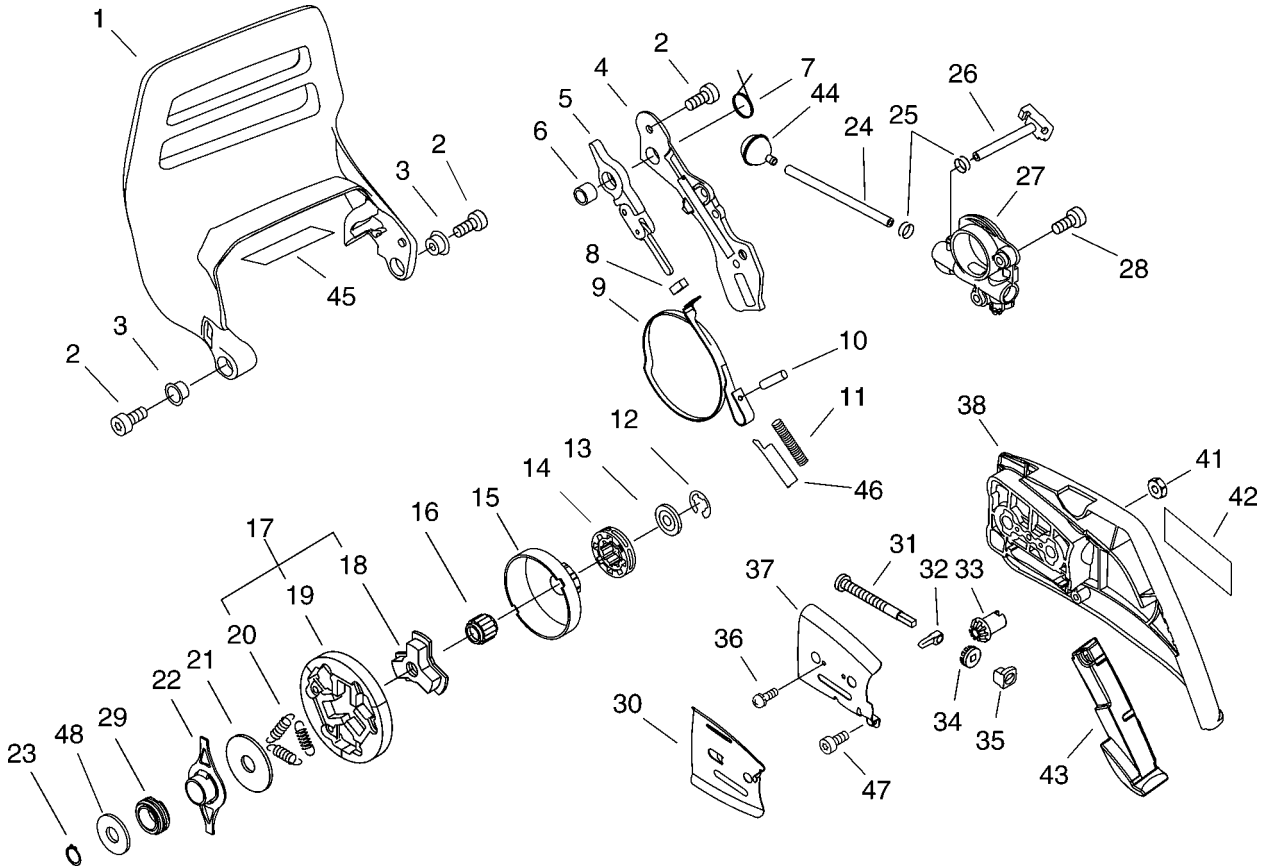

KEY	LV	PART NUMBER	Q'TY	DESCRIPTION	REMARKS
1		A427-000013	1	CAP, SPARK PLUG	
2		A426-000010	1	TERMINAL, SPARK PLUG	
3		A429-000040	1	COVER, CAP	
4		A425-000000	1	SPARK PLUG	
5		V475-004130	1	TUBE	
6		156110-04920	1	BUSHING	
7		V485-001090	1	LEAD	
8		A411-000450	1	COIL, IGNITION	
9		V805-000000	2	BOLT, TORX 5	
10		A409-000360	1	ROTOR, MAGNETO	
11		900515-00008	1	NUT, FLANGE 8	
12		177234-35430	2	SPRING, RETURN	
13		177247-04630	2	SPACER, RATCHET	
14		177218-19830	2	PAWL, STARTER	
15		900603-00005	2	WASHER 5	
16		V835-000000	2	BOLT, TORX 5	
17		A172-000840	1	COVER, FAN	
18		P021-016690	1	STARTER ASY	
19	+	V805-000130	1	BOLT, TORX 5	
20	+	177214-02830	1	WASHER	
21	+	A506-000110	1	REEL, ROPE	
22	+	177226-07060	1	ROPE, STARTER	
23	+	A503-000030	1	PLATE, STARTER	
24	+	177220-35430	1	SPRING, REWIND	

KEY	LV	PART NUMBER	Q'TY	DESCRIPTION	REMARKS
25	+	A511-000070	1	GRIP, STARTER	
26	+	900296-03016	1	SCREW 3*16	
27	+	A510-000090	1	GUIDE, ROPE	
28		X503-009840	1	LABEL, MODEL	
29		V805-000000	4	BOLT, TORX 5	

KEY	LV	PART NUMBER	Q'TY	DESCRIPTION	REMARKS
1		C320-000180	1	LEVER, BRAKE	
2		V805-000000	5	BOLT, TORX 5	
3		V356-000440	2	COLLAR,10	
4		C345-000340	1	COVER, BRAKE	
5		C334-000110	1	CONNECTOR, BRAKE	
6		433116-35430	1	SPACER 8	
7		V452-000400	1	SPRING, TORSION	
8		V376-000450	1	SPACER	
9		C328-000120	1	BAND, BRAKE	
10		93050-30080	1	ROLLER	
11		V450-000740	1	SPRING, COMPRESSION	
12		V583-000130	1	RING	
13		V307-000180	1	WASHER, CIRCULAR 10	
14		175033-14731	1	SPROCKET, RIM 68210S	
15		A556-000550	1	DRUM, CLUTCH	
16		V555-000070	1	BEARING, NEEDLE 10	
17		A056-000220	1	CLUTCH ASY	
18	+	A552-000110	1	HUB, CLUTCH	
19	+	P021-007050	1	CLUTCH SHOE SET	
20	+	V451-000500	3	SPRING, TENSION	
21		A551-000110	1	PLATE, CLUTCH	
22		V358-000090	1	COLLAR, 14	
23		900701-00015	1	CIRCLIP 15	
24		437210-30830	1	PIPE, OIL	