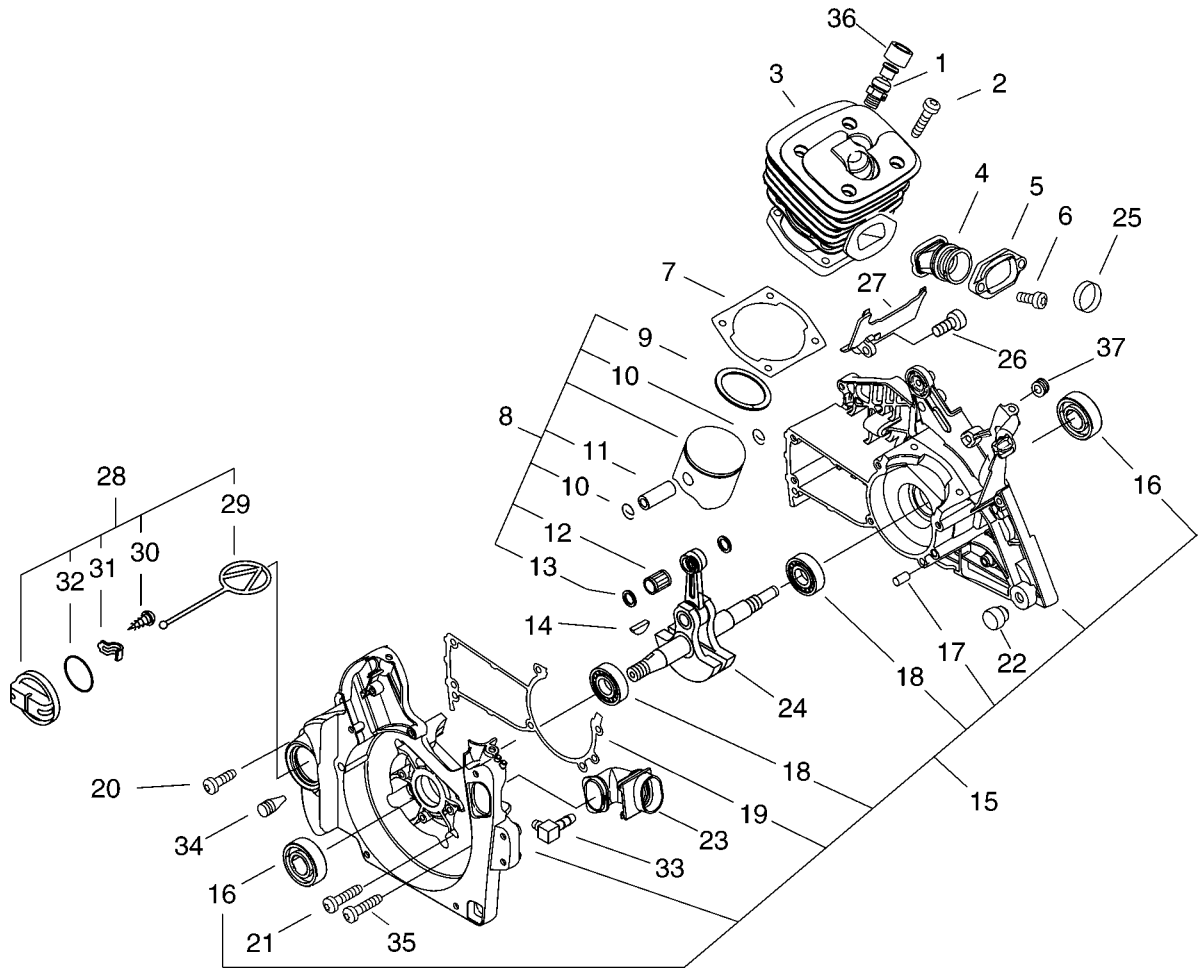

shindaiwa

PARTS CATALOGUE

CHAIN SAW

598

CE

1 Cylinder, Crankcase, Piston

KEY	LV	PART NUMBER	Q'TY	DESCRIPTION	REMARKS
1		A014-000040	1	DECOMP,ASM	
2		V805-000220	4	BOLT, TORX 5	
3		A130-000910	1	CYLINDER	
4		A202-000080	1	BELLOWS, INTAKE	
5		A206-000010	1	HOLDER, BELLOWS	
6		V805-000000	2	BOLT, TORX 5	
7		V100-000270	1	GASKET,CYL	
8		P021-015190	1	PISTON KIT	
9	+	A101-000210	1	RING, PISTON	
10	+	V580-000030	2	RING,END	
11	+	V609-000010	1	PIN,ENG 11	
12	+	V556-000000	1	BEARING,NEEDLE 11	
13	+	V308-000040	2	WASHER,CIRCULAR 11	
14		100142-30830	1	KEY, WOODRUFF	
15		P021-016660	1	CRANK CASE SET	
16	+	V508-000010	2	SEAL,OIL 15	
17	+	100215-02830	2	PIN, DOWEL	
18	+	V592-000000	2	BEARING, BALL	
19	+	V102-000060	1	GASKET,CRANKCASE	
20		V805-000010	2	BOLT, TORX 5	
21		V805-000020	4	BOLT, TORX 5	
22		V420-001790	2	CUSHION	
23		A239-000060	1	PIPE, INTAKE	
24		A011-000540	1	CRANKSHAFT,ASY	

KEY	LV	PART NUMBER	Q'TY	DESCRIPTION	REMARKS
25		V360-000060	1	COLLAR,18	
26		V805-000000	1	BOLT, TORX 5	
27		E106-000040	1	GUIDE,AIR	
28		P021-016030	1	CAP, OIL	
29	+	131051-19830	1	LINK	
30	+	900246-03008	1	SCREW 3*8	
31	+	131050-19830	1	RETAINER, LINK	
32	+	900720-00028	1	O-RING 28	
33		437239-14730	1	NIPPLE	
34		436114-13930	1	VALVE, CHECK	
35		V805-000170	1	BOLT, TORX 5	
36		V141-000090	1	GROMMET,PLUG	
37		132115-01461	1	GROMMET	

KEY	LV	PART NUMBER	Q'TY	DESCRIPTION	REMARKS
25	+	A511-000070	1	GRIP, STARTER	
26	+	900296-03016	1	SCREW 3*16	
27	+	A510-000090	1	GUIDE, ROPE	
28		X503-009840	1	LABEL, MODEL	
29		V805-000000	4	BOLT, TORX 5	