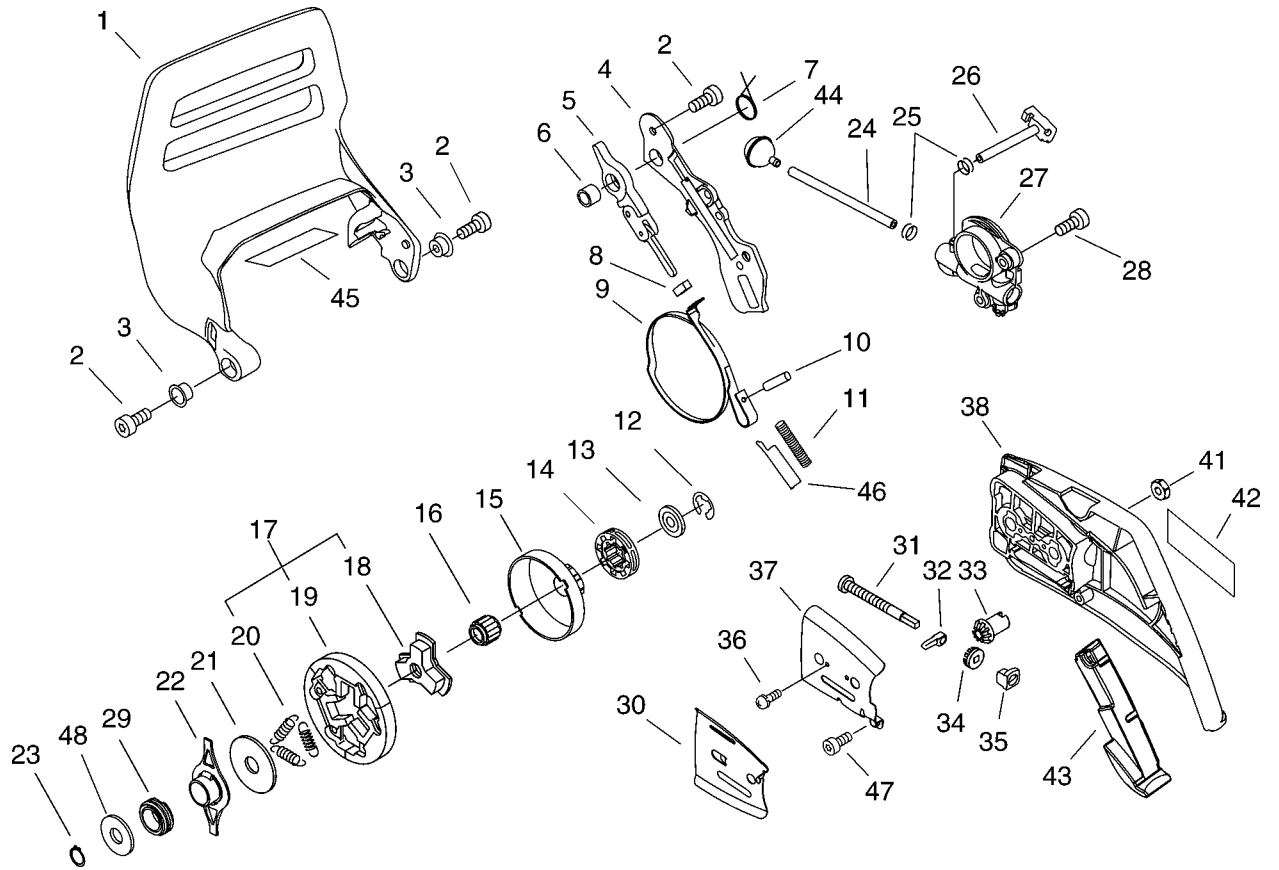

KEY	LV	PART NUMBER	Q'TY	DESCRIPTION	REMARKS
25	+	A511-000070	1	GRIP, STARTER	
26	+	900296-03016	1	SCREW 3*16	
27	+	A510-000090	1	GUIDE, ROPE	
28		X503-009840	1	LABEL, MODEL	
29		V805-000000	4	BOLT, TORX 5	

KEY	LV	PART NUMBER	Q'TY	DESCRIPTION	REMARKS
1		C400-000550	1	HANDLE, FRONT	
2		V806-000000	1	BOLT, TORX 6	
3		V805-000010	4	BOLT, TORX 5	
4		V456-000080	2	HOLDER, SPRING	
5		V805-000000	1	BOLT, TORX 5	
6		V450-000730	1	SPRING, COMPRESSION	
7		V805-000000	2	BOLT, TORX 5	
9		C617-000360	1	STOPPER	
10		V471-000600	1	PIPE	
11		132013-09820	1	CLIP	
12		131205-19831	1	STRAINER, FUEL	
13		130110-30830	1	PIPE, IMPULSE	
14		132115-01461	2	GROMMET	
15		V131-000020	1	GROMMET, NEEDLE	
18		V186-000080	1	JOINT, PIPE	
19		130110-14530	1	PIPE, IMPULSE	
20		C454-000170	1	ROD, THROTTLE	
21		178090-19830	1	LOCKOUT, T. CONTROL	
22		C450-000360	1	CONTROL, THROTTLE	
23		V452-000260	1	SPRING, TORSION	
24		900345-40025	1	PIN, SPRING 4*25SUS	
25		C411-000001	1	LID, HANDLE	
26		V130-000030	1	GROMMET, CHOKE	
27		A241-000190	1	KNOB, CHOKE	

KEY	LV	PART NUMBER	Q'TY	DESCRIPTION	REMARKS
1		C320-000180	1	LEVER, BRAKE	
2		V805-000000	5	BOLT, TORX 5	
3		V356-000440	2	COLLAR,10	
4		C345-000340	1	COVER, BRAKE	
5		C334-000110	1	CONNECTOR, BRAKE	
6		433116-35430	1	SPACER 8	
7		V452-000400	1	SPRING, TORSION	
8		V376-000450	1	SPACER	
9		C328-000120	1	BAND, BRAKE	
10		93050-30080	1	ROLLER	
11		V450-000740	1	SPRING, COMPRESSION	
12		V583-000130	1	RING	
13		V307-000180	1	WASHER, CIRCULAR 10	
14		175033-14731	1	SPROCKET, RIM 68210S	
15		A556-000550	1	DRUM, CLUTCH	
16		V555-000070	1	BEARING, NEEDLE 10	
17		A056-000220	1	CLUTCH ASY	
18	+	A552-000110	1	HUB, CLUTCH	
19	+	P021-007050	1	CLUTCH SHOE SET	
20	+	V451-000500	3	SPRING, TENSION	
21		A551-000110	1	PLATE, CLUTCH	
22		V358-000090	1	COLLAR, 14	
23		900701-00015	1	CIRCLIP 15	
24		437210-30830	1	PIPE, OIL	