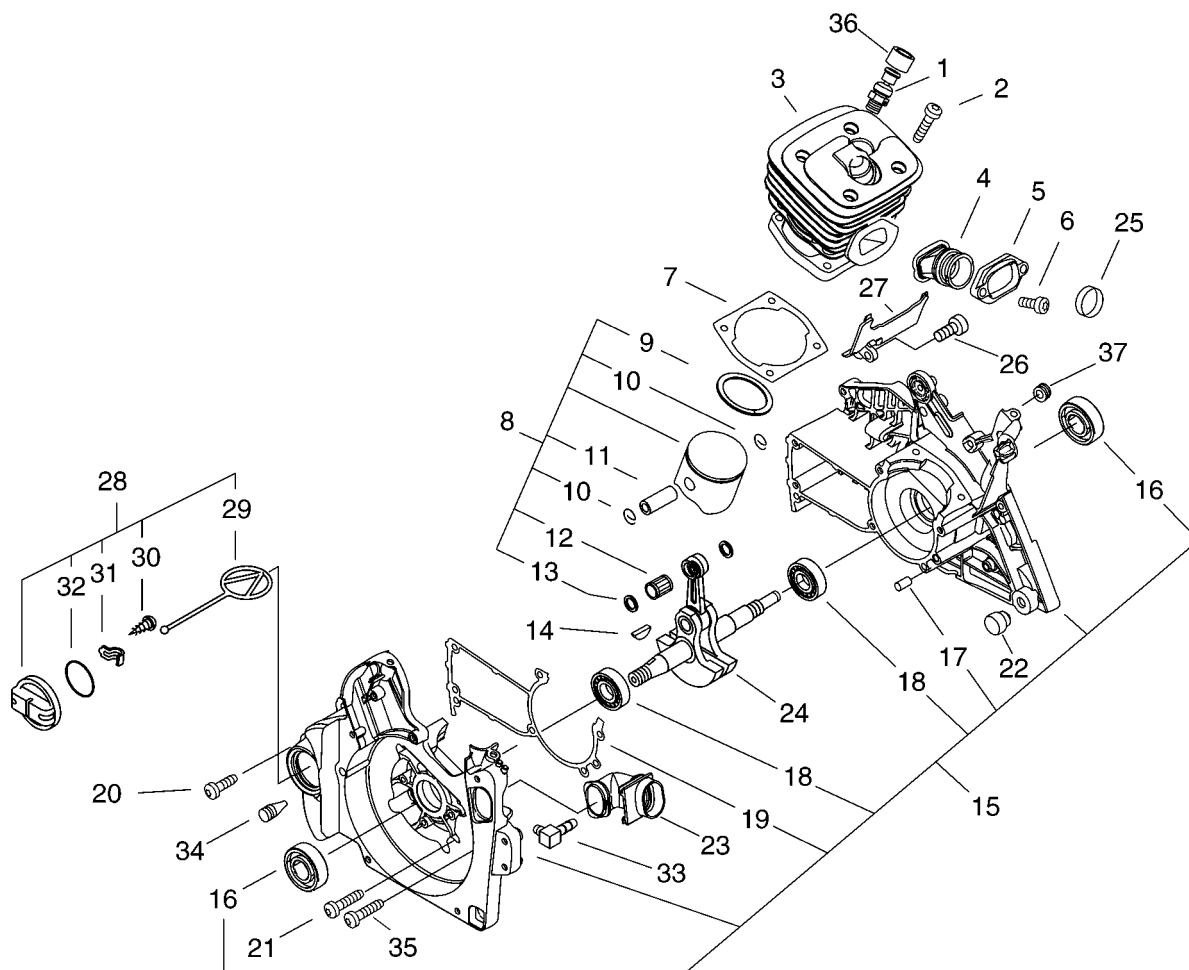

shindaiwa

PARTS CATALOGUE

CHAIN SAW

598

CE

1 Cylinder, Crankcase, Piston

KEY	LV	PART NUMBER	Q'TY	DESCRIPTION	REMARKS
1		A014-000040	1	DECOMP,ASM	
2		V805-000220	4	BOLT, TORX 5	
3		A130-000910	1	CYLINDER	
4		A202-000080	1	BELLOWS, INTAKE	
5		A206-000010	1	HOLDER, BELLOWS	
6		V805-000000	2	BOLT, TORX 5	
7		V100-000270	1	GASKET,CYL	
8		P021-015190	1	PISTON KIT	
9	+	A101-000210	1	RING, PISTON	
10	+	V580-000030	2	RING,END	
11	+	V609-000010	1	PIN,ENG 11	
12	+	V556-000000	1	BEARING,NEEDLE 11	
13	+	V308-000040	2	WASHER,CIRCULAR 11	
14		100142-30830	1	KEY, WOODRUFF	
15		P021-016660	1	CRANK CASE SET	
16	+	V508-000010	2	SEAL,OIL 15	
17	+	100215-02830	2	PIN, DOWEL	
18	+	V592-000000	2	BEARING, BALL	
19	+	V102-000060	1	GASKET,CRANKCASE	
20		V805-000010	2	BOLT, TORX 5	
21		V805-000020	4	BOLT, TORX 5	
22		V420-001790	2	CUSHION	
23		A239-000060	1	PIPE, INTAKE	
24		A011-000540	1	CRANKSHAFT,ASY	

KEY	LV	PART NUMBER	Q'TY	DESCRIPTION	REMARKS
25		V360-000060	1	COLLAR,18	
26		V805-000000	1	BOLT, TORX 5	
27		E106-000040	1	GUIDE,AIR	
28		P021-016030	1	CAP, OIL	
29	+	131051-19830	1	LINK	
30	+	900246-03008	1	SCREW 3*8	
31	+	131050-19830	1	RETAINER, LINK	
32	+	900720-00028	1	O-RING 28	
33		437239-14730	1	NIPPLE	
34		436114-13930	1	VALVE, CHECK	
35		V805-000170	1	BOLT, TORX 5	
36		V141-000090	1	GROMMET,PLUG	
37		132115-01461	1	GROMMET	

KEY	LV	PART NUMBER	Q'TY	DESCRIPTION	REMARKS
25	+	A511-000070	1	GRIP, STARTER	
26	+	900296-03016	1	SCREW 3*16	
27	+	A510-000090	1	GUIDE, ROPE	
28		X503-009840	1	LABEL, MODEL	
29		V805-000000	4	BOLT, TORX 5	