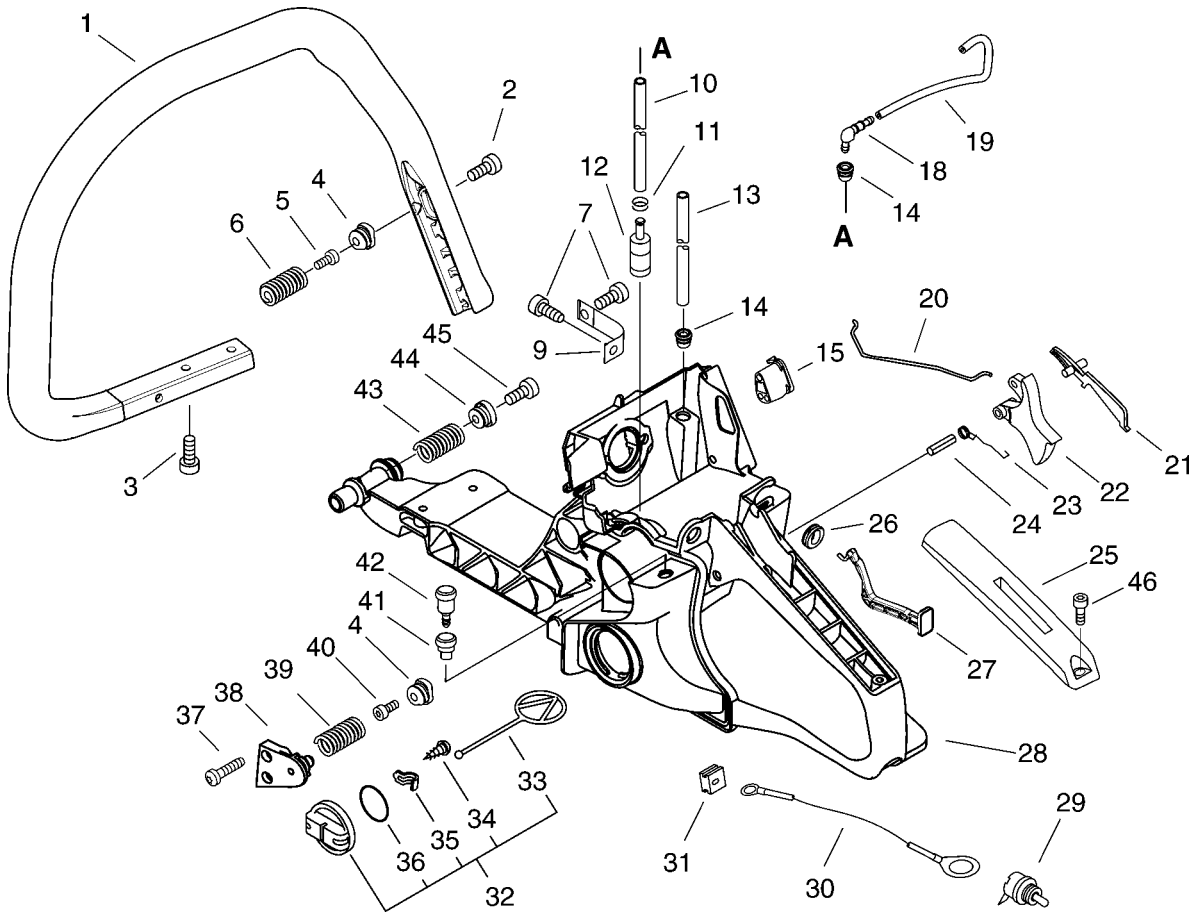

shindaiwa

PARTS CATALOGUE

CHAIN SAW

598

CE

1 Cylinder, Crankcase, Piston

KEY	LV	PART NUMBER	Q'TY	DESCRIPTION	REMARKS
1		A014-000040	1	DECOMP,ASM	
2		V805-000220	4	BOLT, TORX 5	
3		A130-000910	1	CYLINDER	
4		A202-000080	1	BELLOWS, INTAKE	
5		A206-000010	1	HOLDER, BELLOWS	
6		V805-000000	2	BOLT, TORX 5	
7		V100-000270	1	GASKET,CYL	
8		P021-015190	1	PISTON KIT	
9	+	A101-000210	1	RING, PISTON	
10	+	V580-000030	2	RING,END	
11	+	V609-000010	1	PIN,ENG 11	
12	+	V556-000000	1	BEARING,NEEDLE 11	
13	+	V308-000040	2	WASHER,CIRCULAR 11	
14		100142-30830	1	KEY, WOODRUFF	
15		P021-016660	1	CRANK CASE SET	
16	+	V508-000010	2	SEAL,OIL 15	
17	+	100215-02830	2	PIN, DOWEL	
18	+	V592-000000	2	BEARING, BALL	
19	+	V102-000060	1	GASKET,CRANKCASE	
20		V805-000010	2	BOLT, TORX 5	
21		V805-000020	4	BOLT, TORX 5	
22		V420-001790	2	CUSHION	
23		A239-000060	1	PIPE, INTAKE	
24		A011-000540	1	CRANKSHAFT,ASY	

KEY	LV	PART NUMBER	Q'TY	DESCRIPTION	REMARKS
25		V360-000060	1	COLLAR,18	
26		V805-000000	1	BOLT, TORX 5	
27		E106-000040	1	GUIDE,AIR	
28		P021-016030	1	CAP, OIL	
29	+	131051-19830	1	LINK	
30	+	900246-03008	1	SCREW 3*8	
31	+	131050-19830	1	RETAINER, LINK	
32	+	900720-00028	1	O-RING 28	
33		437239-14730	1	NIPPLE	
34		436114-13930	1	VALVE, CHECK	
35		V805-000170	1	BOLT, TORX 5	
36		V141-000090	1	GROMMET,PLUG	
37		132115-01461	1	GROMMET	

KEY	LV	PART NUMBER	Q'TY	DESCRIPTION	REMARKS
25	+	A511-000070	1	GRIP, STARTER	
26	+	900296-03016	1	SCREW 3*16	
27	+	A510-000090	1	GUIDE, ROPE	
28		X503-009840	1	LABEL, MODEL	
29		V805-000000	4	BOLT, TORX 5	