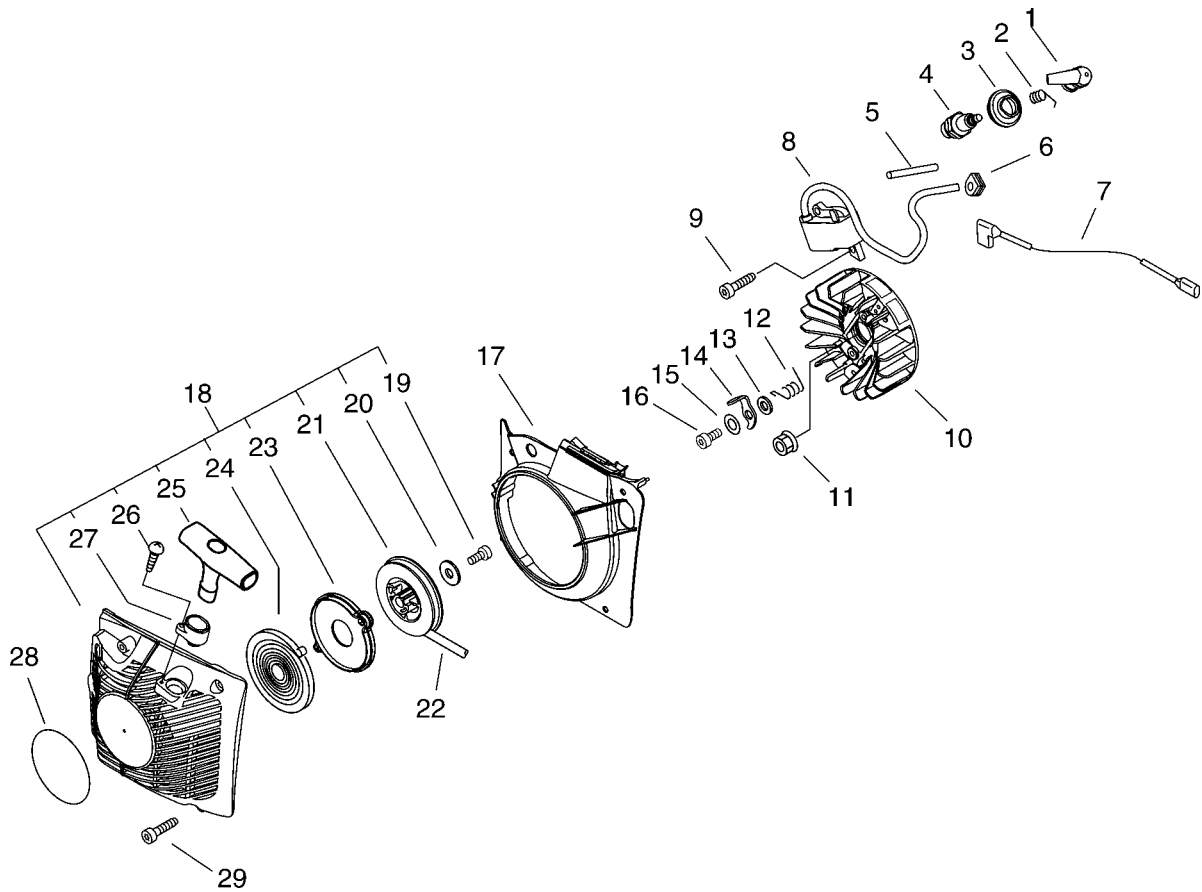

shindaiwa

PARTS CATALOGUE

CHAIN SAW

598

CE

1 Cylinder, Crankcase, Piston

KEY	LV	PART NUMBER	Q'TY	DESCRIPTION	REMARKS
1		A014-000040	1	DECOMP,ASM	
2		V805-000220	4	BOLT, TORX 5	
3		A130-000910	1	CYLINDER	
4		A202-000080	1	BELLOWS, INTAKE	
5		A206-000010	1	HOLDER, BELLOWS	
6		V805-000000	2	BOLT, TORX 5	
7		V100-000270	1	GASKET,CYL	
8		P021-015190	1	PISTON KIT	
9	+	A101-000210	1	RING, PISTON	
10	+	V580-000030	2	RING,END	
11	+	V609-000010	1	PIN,ENG 11	
12	+	V556-000000	1	BEARING,NEEDLE 11	
13	+	V308-000040	2	WASHER,CIRCULAR 11	
14		100142-30830	1	KEY, WOODRUFF	
15		P021-016660	1	CRANK CASE SET	
16	+	V508-000010	2	SEAL,OIL 15	
17	+	100215-02830	2	PIN, DOWEL	
18	+	V592-000000	2	BEARING, BALL	
19	+	V102-000060	1	GASKET,CRANKCASE	
20		V805-000010	2	BOLT, TORX 5	
21		V805-000020	4	BOLT, TORX 5	
22		V420-001790	2	CUSHION	
23		A239-000060	1	PIPE, INTAKE	
24		A011-000540	1	CRANKSHAFT,ASY	

KEY	LV	PART NUMBER	Q'TY	DESCRIPTION	REMARKS
25		V360-000060	1	COLLAR,18	
26		V805-000000	1	BOLT, TORX 5	
27		E106-000040	1	GUIDE,AIR	
28		P021-016030	1	CAP, OIL	
29	+	131051-19830	1	LINK	
30	+	900246-03008	1	SCREW 3*8	
31	+	131050-19830	1	RETAINER, LINK	
32	+	900720-00028	1	O-RING 28	
33		437239-14730	1	NIPPLE	
34		436114-13930	1	VALVE, CHECK	
35		V805-000170	1	BOLT, TORX 5	
36		V141-000090	1	GROMMET,PLUG	
37		132115-01461	1	GROMMET	

KEY	LV	PART NUMBER	Q'TY	DESCRIPTION	REMARKS
25	+	A511-000070	1	GRIP, STARTER	
26	+	900296-03016	1	SCREW 3*16	
27	+	A510-000090	1	GUIDE, ROPE	
28		X503-009840	1	LABEL, MODEL	
29		V805-000000	4	BOLT, TORX 5	