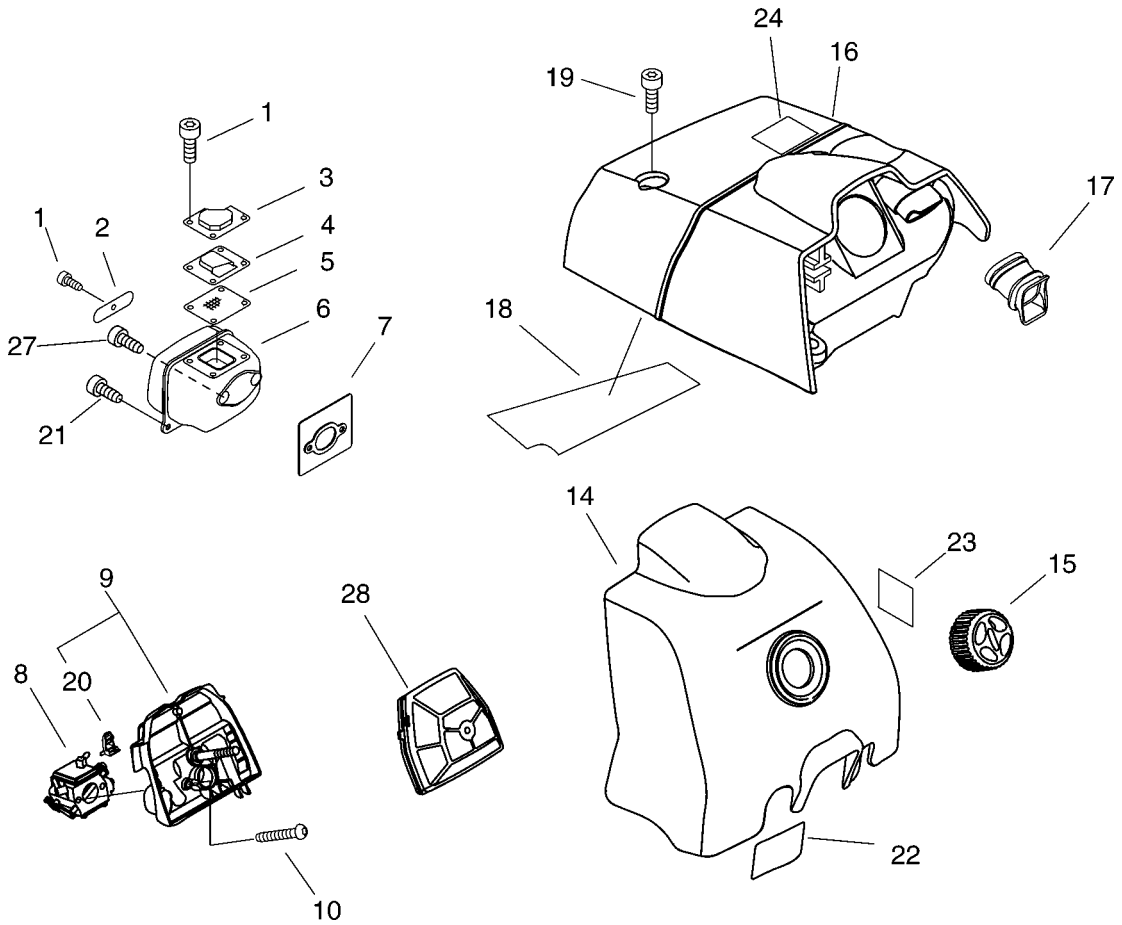

shindaiwa

PARTS CATALOGUE

CHAIN SAW

598

CE

1 Cylinder, Crankcase, Piston

KEY	LV	PART NUMBER	Q'TY	DESCRIPTION	REMARKS
1		A014-000040	1	DECOMP,ASM	
2		V805-000220	4	BOLT, TORX 5	
3		A130-000910	1	CYLINDER	
4		A202-000080	1	BELLOWS, INTAKE	
5		A206-000010	1	HOLDER, BELLOWS	
6		V805-000000	2	BOLT, TORX 5	
7		V100-000270	1	GASKET,CYL	
8		P021-015190	1	PISTON KIT	
9	+	A101-000210	1	RING, PISTON	
10	+	V580-000030	2	RING,END	
11	+	V609-000010	1	PIN,ENG 11	
12	+	V556-000000	1	BEARING,NEEDLE 11	
13	+	V308-000040	2	WASHER,CIRCULAR 11	
14		100142-30830	1	KEY, WOODRUFF	
15		P021-016660	1	CRANK CASE SET	
16	+	V508-000010	2	SEAL,OIL 15	
17	+	100215-02830	2	PIN, DOWEL	
18	+	V592-000000	2	BEARING, BALL	
19	+	V102-000060	1	GASKET,CRANKCASE	
20		V805-000010	2	BOLT, TORX 5	
21		V805-000020	4	BOLT, TORX 5	
22		V420-001790	2	CUSHION	
23		A239-000060	1	PIPE, INTAKE	
24		A011-000540	1	CRANKSHAFT,ASY	

KEY	LV	PART NUMBER	Q'TY	DESCRIPTION	REMARKS
25		V360-000060	1	COLLAR,18	
26		V805-000000	1	BOLT, TORX 5	
27		E106-000040	1	GUIDE,AIR	
28		P021-016030	1	CAP, OIL	
29	+	131051-19830	1	LINK	
30	+	900246-03008	1	SCREW 3*8	
31	+	131050-19830	1	RETAINER, LINK	
32	+	900720-00028	1	O-RING 28	
33		437239-14730	1	NIPPLE	
34		436114-13930	1	VALVE, CHECK	
35		V805-000170	1	BOLT, TORX 5	
36		V141-000090	1	GROMMET,PLUG	
37		132115-01461	1	GROMMET	

KEY	LV	PART NUMBER	Q'TY	DESCRIPTION	REMARKS
25	+	A511-000070	1	GRIP, STARTER	
26	+	900296-03016	1	SCREW 3*16	
27	+	A510-000090	1	GUIDE, ROPE	
28		X503-009840	1	LABEL, MODEL	
29		V805-000000	4	BOLT, TORX 5	