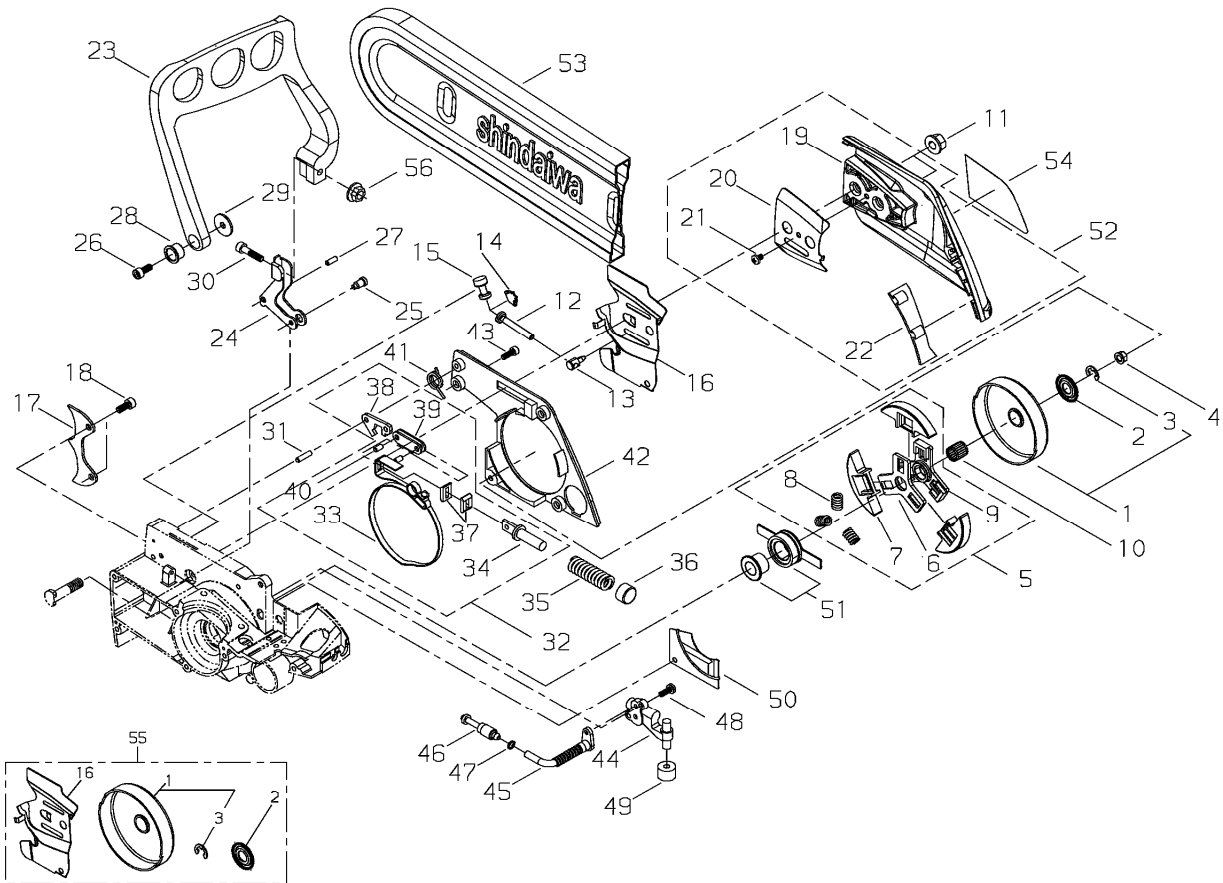

5. CLUTCH, CLUTCH COVER

KEY	LV	PART NUMBER	Q'TY	DESCRIPTION	REMARKS	NOTE1	NOTE2
52		39304-53010	1	CLUTCH COVER ASSY			
53		19600-74100	1	CHAIN COVER			
54		69024-91332	1	LABEL TRADE			
55		69024-98370	1	CLUTCH DRUM SET			
56		11526-05212	1	FLANGE NUT		M5