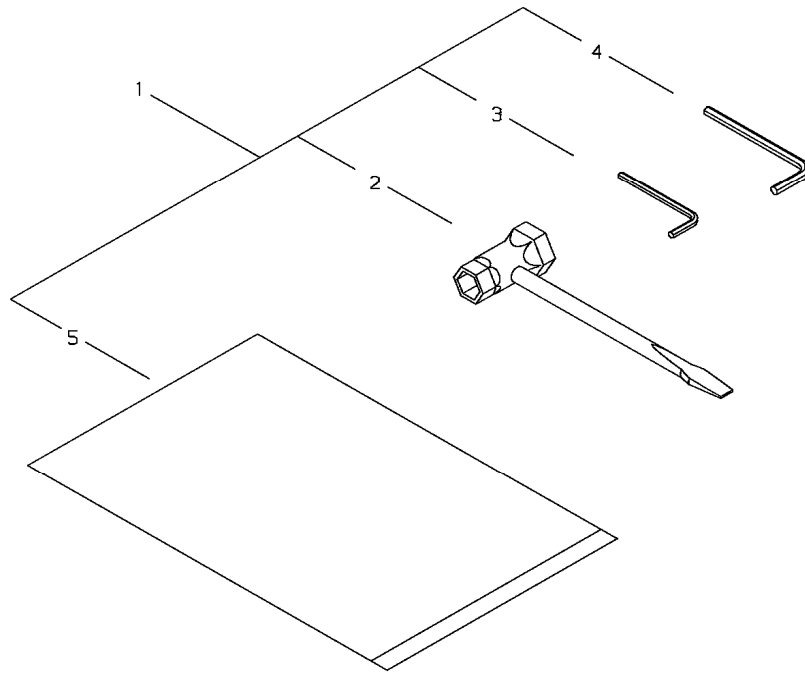

9. TOOL

KEY	LV	PART NUMBER	Q'TY	DESCRIPTION	REMARKS	NOTE1	NOTE2
1		69023-92310	1	TOOL SET			
2	•	22000-91181	1	PLUG WRENCH			
3	•	09026-03001	1	HEXA WRENCH 4MM		3mm M4	
4	•	09026-04001	1	HEXA WRENCH	4MM M5㉿	4mm M5	
5	•	19639-01100	1	POLY BAG		0.04*175*115