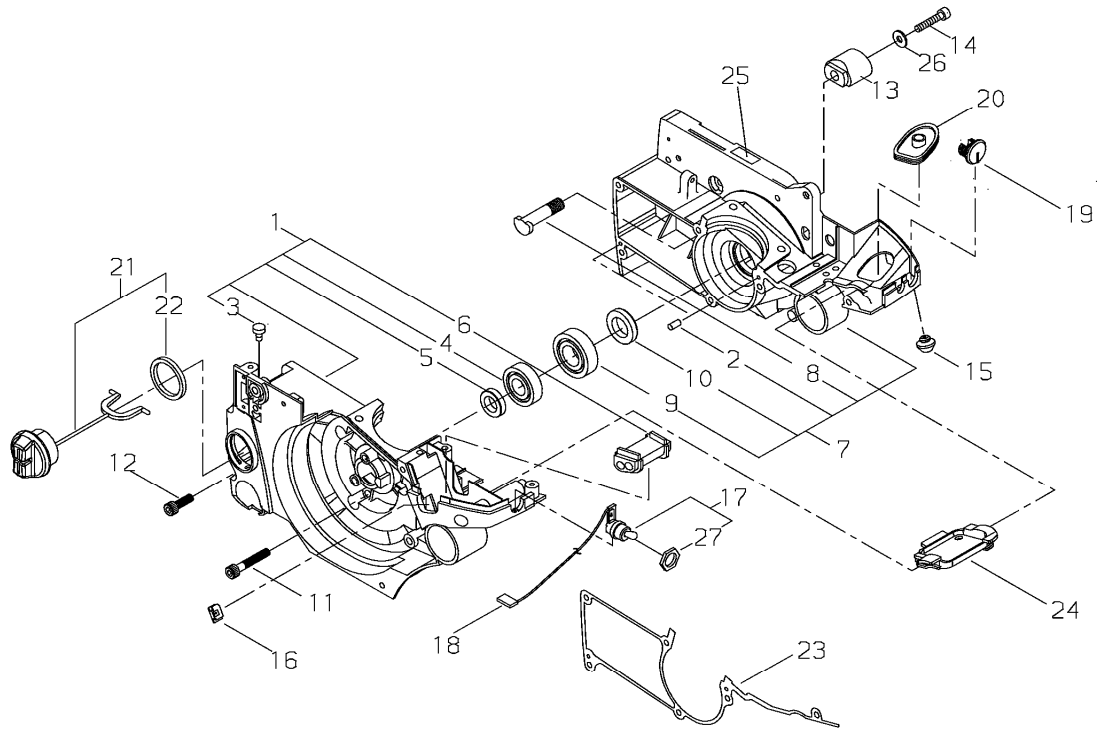

2. CRANKCASE

KEY	LV	PART NUMBER	Q'TY	DESCRIPTION	REMARKS	NOTE1	NOTE2
27	•	22154-22130	1	NUT