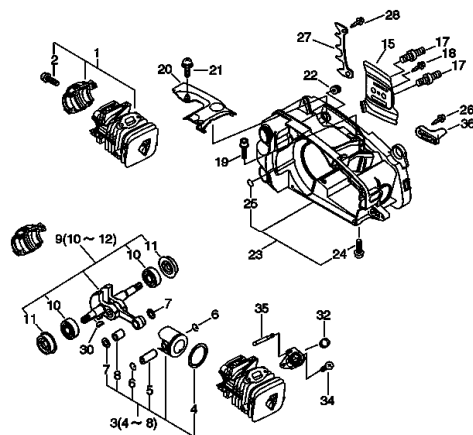

1. CYLINDER, PISTON, CRANKCASE

KEY	LV	PART NUMBER	Q'TY	DESCRIPTION	REMARKS	NOTE1	NOTE2
34		52142-00110	2	SCREW 5*12			
35		52142-00680	1	PIPE			
36		52130-01630	1	CATCHER CHAIN