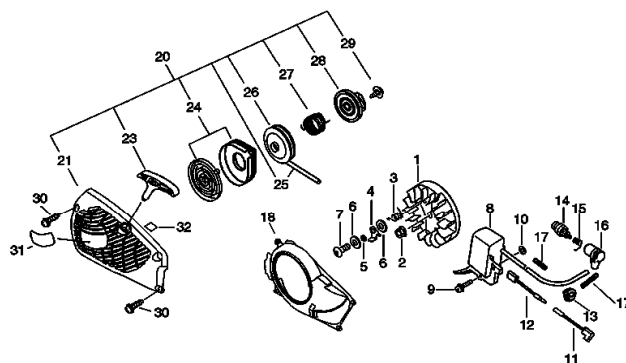

3. RECOIL STARTER, MAGNETO

KEY	LV	PART NUMBER	Q'TY	DESCRIPTION	REMARKS	NOTE1	NOTE2
29	•	52142-00440	1	SCREW			
30		52130-01830	4	SCREW 4*16			
31		52142-01470	1	LABEL MODEL			
32		52142-01500	1	LABEL CAUTION