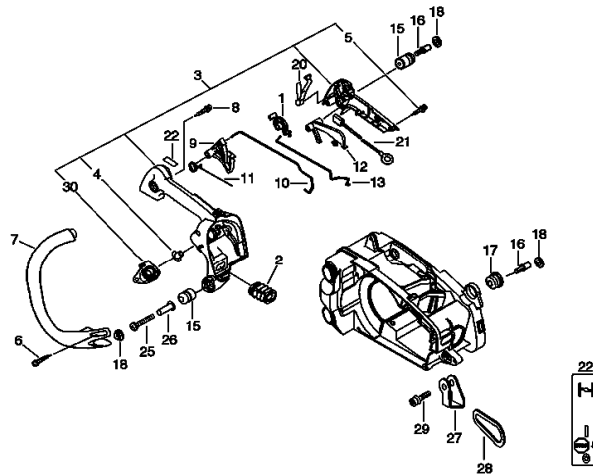

3. RECOIL STARTER, MAGNETO

KEY	LV	PART NUMBER	Q'TY	DESCRIPTION	REMARKS	NOTE1	NOTE2
29	•	52142-00440	1	SCREW			
30		52130-01830	4	SCREW 4*16			
31		52142-01470	1	LABEL MODEL			
32		52142-01500	1	LABEL CAUTION			

5. REAR HANDLE, TOOL

KEY	LV	PART NUMBER	Q'TY	DESCRIPTION	REMARKS	NOTE1	NOTE2
1		52142-01270	1	LEVER CONTROL			
2		52130-00200	1	PIPE INTAKE			
3		52142-01370	1	HANDLE REAR			
30	•	52142-00880	1	BELLOWS INTAKE			
4	•	52130-01420	2	NUT			
5	•	52130-01830	4	SCREW 4*16			
6		52130-01830	2	SCREW 4*16			
7		52142-01320	1	HANDLE FRONT			
8		52130-01820	1	SCREW 5*20			
9		52130-00460	1	TRIGGER THROTTLE			
10		52142-01330	1	ROD THROTTLE			
11		52130-00910	1	SPRING TORSION			
12		52142-00390	1	LOCKOUT, THROTTLE			
13		52142-01260	1	ROD CHOKE			
15		52142-00320	2	CUSHION, 4			
16		52130-00790	2	BOLT 4			
17		52142-00710	1	CUSHION			
18		52130-01130	3	CAP			
20		52142-01420	1	TERMINAL LEAD			
21		52142-01410	1	LEAD			
22		52142-01520	1	LABEL			
25		52142-00130	1	SCREW TAPPING			
26		52142-00460	1	COLLAR 4			
27		52142-01340	1	FIXTURE HARNESS			
28		52142-01530	1	HARNESS RING			
29		52142-01180	1	BOLT HS 4*25			