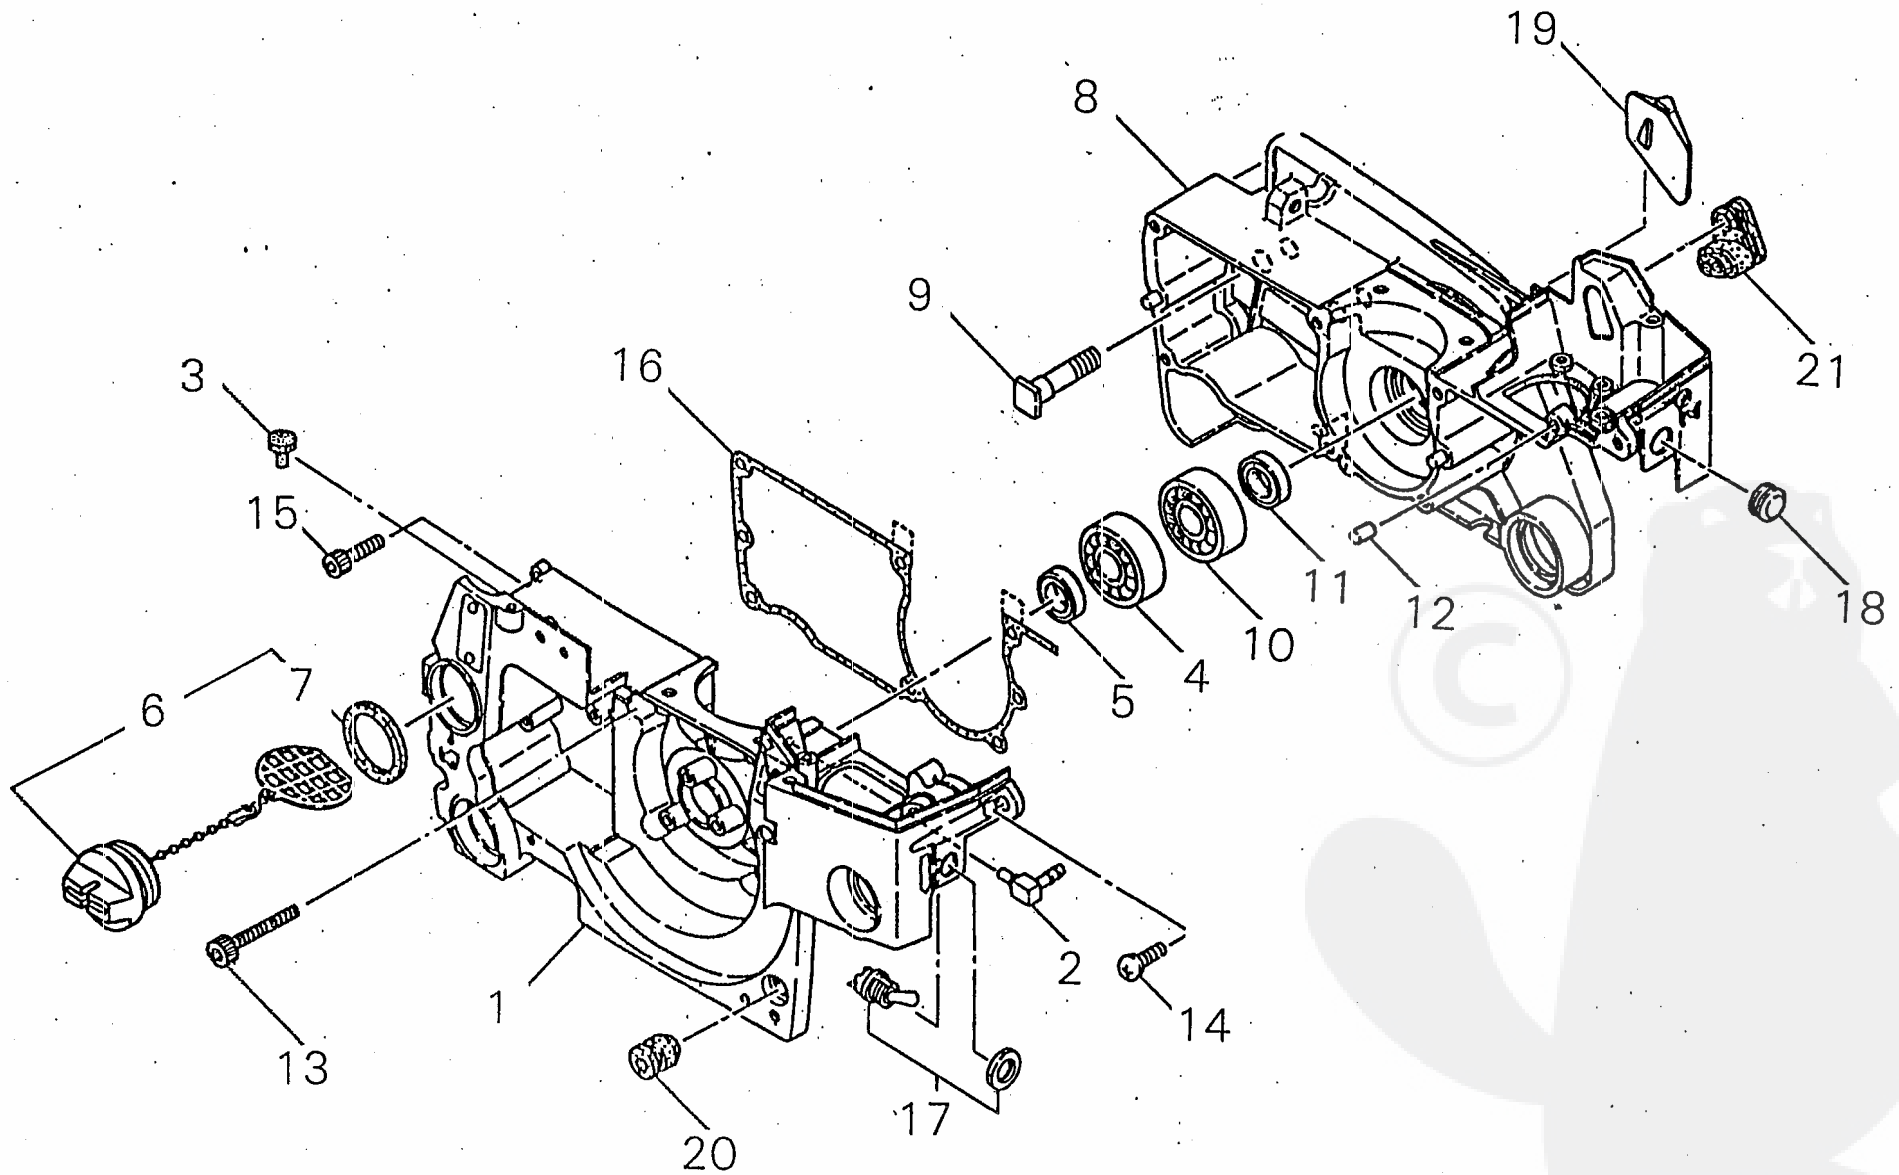

PRICE: (ST)

ENGINE

Ref. No	Part No.	Part Name	Qty	Remarks
2-	22160-21102	CRANK CASE M SUB ASSY	1	
	22160-21202	• CRANK CASE M COMP	1	
1	22160-21212	•• CRANK CASE M	1	
2	22150-21220	•• PULSE JOINT	1	
3	22115-57120	•• VALVE OIL TANK	1	
4	02030-06201	•• BEARING	1	
5	22150-21250	•• OIL SEAL	1	
6	22160-21301	• CAP ASSY	1	
7	22160-21350	•• GASKET	1	
	72312-21401	CRANK CASE C SUB ASSY	1	
	72312-21501	• CRANK CASE C COMP	1	
8	22160-21511	•• CRANK CASE C	1	
9	72312-21520	•• BOLT BAR	2	
10	02030-06201	•• BEARING	1	
11	22150-21250	•• OIL SEAL	1	
12	20000-21140	•• DAWEL PIN	3	
16	22160-21720	• GASKET CASE	1	
13	01020-05300	BOLT	4	
14	11203-05120	SCREW PM	1	
15	01020-05180	BOLT	2	
17	22160-22100	SWITCH ASSY	1	
18	22160-22220	PLUG SWITCH	1	
19	22160-22250	STOPPER H	1	
20	22160-33730	SUPPORTER	1	
21	22160-82150	GROMMET CARBURETOR	1	

PRICE:(ST)

ENGINE

Ref. No	Part No.	Part Name	Q'ty	Remarks
5- 55	72311-54710	• BRACKET	1	
56	22160-56150	• SCREW PM SW	1	
33	22160-54511	• LEVER	1	
34	22150-54520	• INNER LEVER	1	
36	72231-54580	• BOLT LEVER	1	
37	72231-54590	• NUT LEVER	1	
38	72231-54610	• STOPPER PIN	1	
76	72231-54620	• COLLAR	1	
40	22150-54630	• SPRING LEVER	1	
41	22154-55110	GEAR	1	
42	22154-55120	THRUST PLATE	1	
43	22150-55202	OIL PUMP ASSY	1	
44	22150-55411	GASKET PUMP	1	
45	22160-55420	ELBOW	1	
57	22155-55430	FILTER	1	
46	11205-04160	SCREW PM	2	
	22160-55300	OIL PIPE ASSY	1	
47	22160-55310	• OIL PIPE	1	
48	22160-57360	• OIL FILTER	1	
49	22100-57370	• CRIP OIL FILTER	1	
	22160-56100	PUMP COVER SUB ASSY	1	
50	22160-56110	• PUMP COVER	1	
58	22160-56120	• MAT	1	
51	22160-56150	• SCREW PM SW	4	