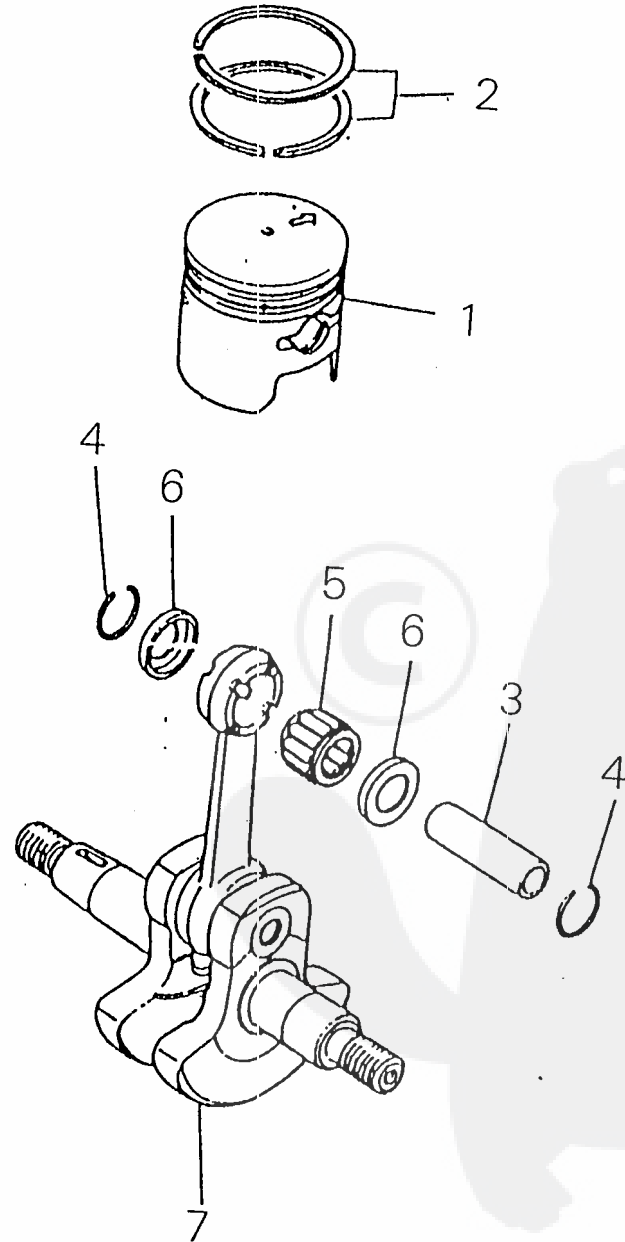

PRICE:(¥)

Ref. No.	Part No.	Part Name	Qty	Unit Price	Remarks
2-	70005-21002	CRANK CASE ASSY	1		
1	70005-21112	CRANK CASE S	1		
2	70005-21120	CRANK CASE M	1		
3	20000-21140	DAWEL PIN	4		
4	02030-06201	BEARING	2		
5	20000-21211	OIL SEAL	2		
6	01020-05250	BOLT	4		
7	70005-31112	FAN COVER	1		
8	02006-06001	BEARING	2		
9	02432-28120	SNAP RING	1		
10	70055-31150	NAME PLATE	1		
11	20055-31210	CLUTCH DRUM	1		
12	20000-31140	SNAP RING	1		
13	11206-05200	SCREW PM SPW	4		
14	20055-32210	CYLINDER COVER	1		
15	11206-05120	SCREW PM SPW	2		
16	20055-35130	JOINT CASE	1		
17	20051-35200	PIN COMP	1		
18	11022-05200	BOLT SPW	4		

PRICE:(¥)

Ref. No	Part No.	Part Name	Qty	Unit Price	Remarks
3- 1	20000-41111	PISTON	1		
2	20000-41210	PISTON RING	2		
3	20000-41310	PISTON PIN	1		
4	20000-41320	SNAP RING	2		
5	20000-41330	NEEDLE BEARING	1		
6	20000-41341	THRUST WASHER	2		
7	20000-42002	CRANK SHAFT ASSY	1		
	20035-51101	CLUTCH SHOE ASSY	1		
8	20035-51111	CLUTCH SHOE	2		
9	20000-51212	BOLT	2		
10	20035-51221	CLUTCH SPRING	1		
11	22100-71430	WASHER	2		

PRICE:(¥)

Ref. No	Part No.	Part Name	Qty	Remarks
5-	20055-75101	RECOIL STARTER SUB ASSY	1	
1	20055-75111	• STARTER CASE	1	
2	20055-75241	• NAME PLATE	1	
3	20055-75251	• ELECTRO MARK	1	
4	20000-75120	• REEL	1	
5	20000-75130	• RATCHET	1	
6	20000-75140	• RECOIL SPRING	1	
7	20000-75150	• PLATE FRICTION	1	
8	20000-75160	• SPRING FRICTION	1	
9	20000-75170	• SCREW	1	
10	20000-75180	• ROPE	1	
11	20010-75190	• STARTER KNOB	1	
12	20010-75210	• STOPPER	1	
13	20000-75220	• RETURN SPRING	1	
14	20010-75230	• TAPE	1	
15	70000-75230	STARTER PULLEY	1	
16	20000-76210	NUT	1	
18	11022-05160	BOLT SPW	3	