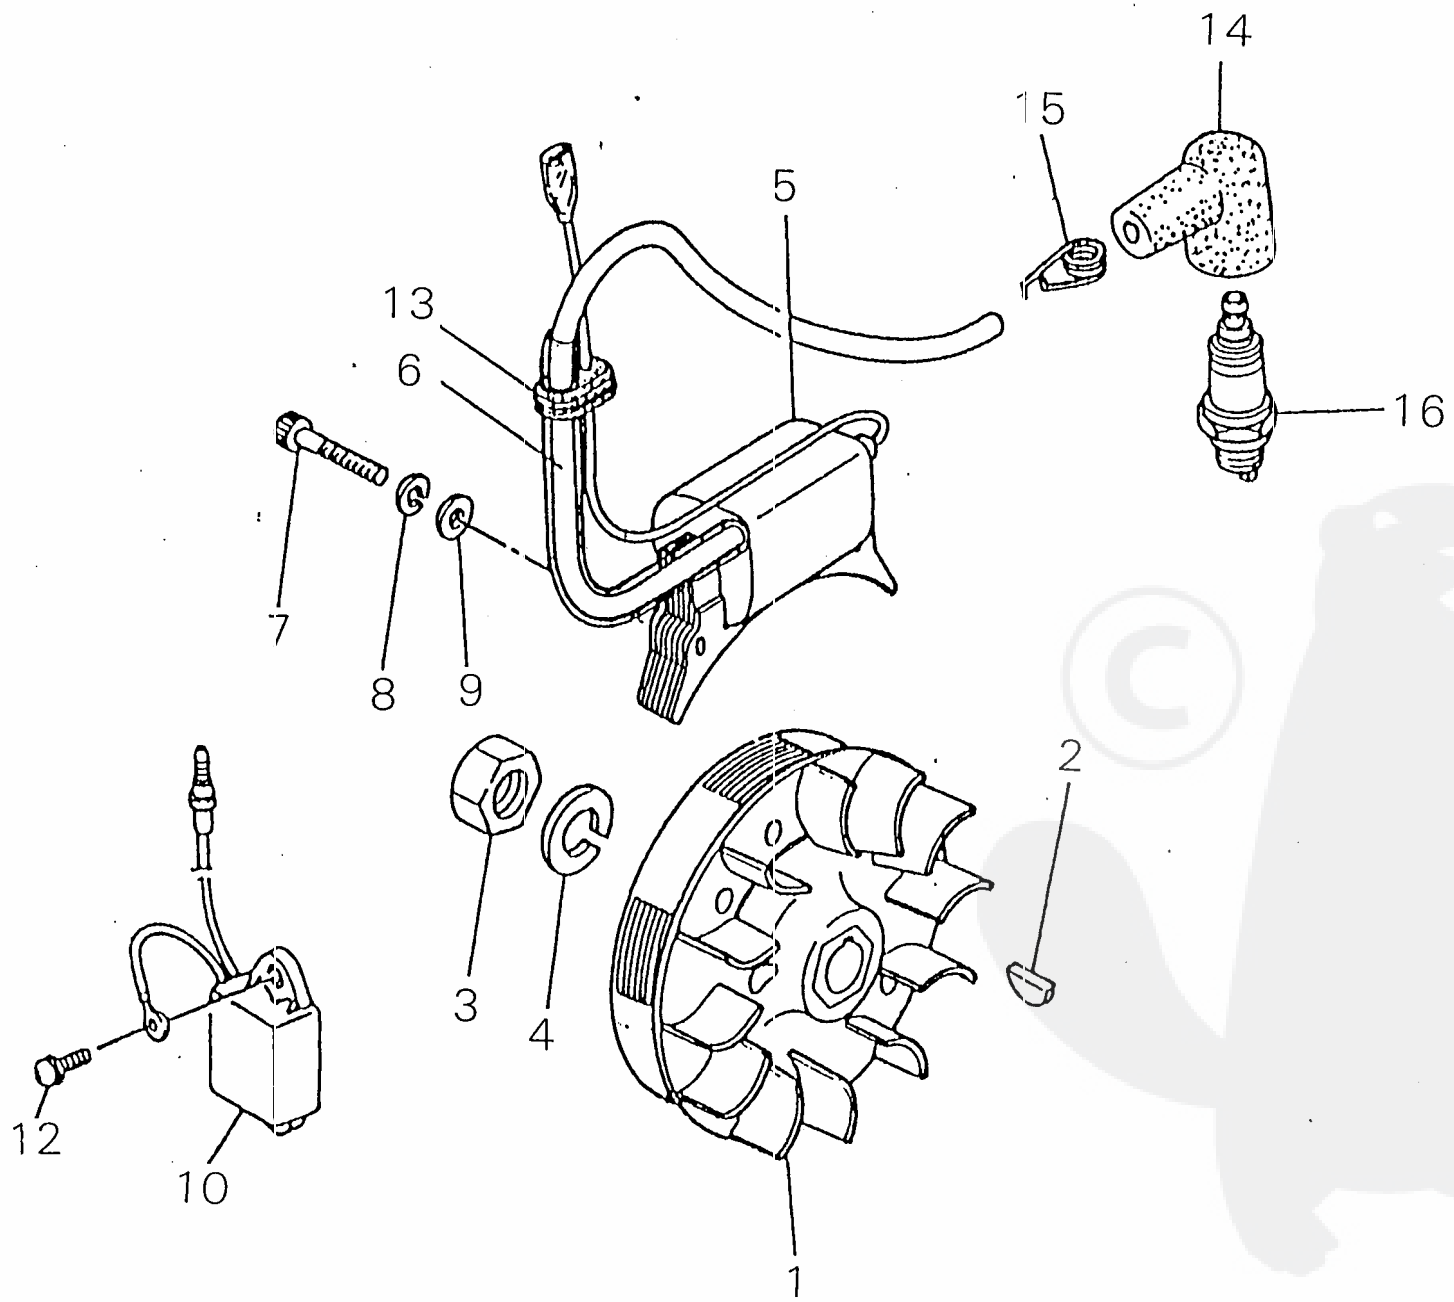

PRICE:(¥)

Ref. No	Part No.	Part Name	Q'ty	Unit Price	Remarks
1- 1	20003-12112	CYLINDER	1		
2	20000-12120	GASKET CYLINDER	1		
3	11020-05180	BOLT SW	4		
4	20003-12210	INSULATOR	1		
5	20003-12220	GASKET INSURATOR	2		
6	20003-12231	INLET PIPE	1		
7	11020-05220	BOLT SW	2		
	20055-15000	MUFFLER ASSY	# 1		
8	20055-15111	• MUFFLER	1		
9	20055-15120	• MUFFLER GUARD	1		
10	20000-15131	• GASKET MUFFLER	1		
11	11206-04080	• SCREW PM SPW	3		
12	01020-05500	• BOLT	2		
13	01600-05131	• SPRING WASHER	2		
14	01610-05080	• WASHER	2		
15	11206-05120	• SCREW PM SPW	1		
16	20050-15410	• TAIL PIPE	1		
17	11203-04100	• SCREW PM	1		
18	01500-04031	• NUT	1		

PRICE:(¥)

Ref. No.	Part No.	Part Name	Qty	Unit Price	Remarks
2-	70005-21002	CRANK CASE ASSY	1		
1	70005-21112	CRANK CASE S	1		
2	70005-21120	CRANK CASE M	1		
3	20000-21140	DAWEL PIN	4		
4	02030-06201	BEARING	2		
5	20000-21211	OIL SEAL	2		
6	01020-05250	BOLT	4		
7	70005-31112	FAN COVER	1		
8	02006-06001	BEARING	2		
9	02432-28120	SNAP RING	1		
10	70055-31150	NAME PLATE	1		
11	20055-31210	CLUTCH DRUM	1		
12	20000-31140	SNAP RING	1		
13	11206-05200	SCREW PM SPW	4		
14	20055-32210	CYLINDER COVER	1		
15	11206-05120	SCREW PM SPW	2		
16	20055-35130	JOINT CASE	1		
17	20051-35200	PIN COMP	1		
18	11022-05200	BOLT SPW	4		

PRICE:(¥)

Ref. No	Part No.	Part Name	Qty	Remarks
5-	20055-75101	RECOIL STARTER SUB ASSY	1	
1	20055-75111	• STARTER CASE	1	
2	20055-75241	• NAME PLATE	1	
3	20055-75251	• ELECTRO MARK	1	
4	20000-75120	• REEL	1	
5	20000-75130	• RATCHET	1	
6	20000-75140	• RECOIL SPRING	1	
7	20000-75150	• PLATE FRICTION	1	
8	20000-75160	• SPRING FRICTION	1	
9	20000-75170	• SCREW	1	
10	20000-75180	• ROPE	1	
11	20010-75190	• STARTER KNOB	1	
12	20010-75210	• STOPPER	1	
13	20000-75220	• RETURN SPRING	1	
14	20010-75230	• TAPE	1	
15	70000-75230	STARTER PULLEY	1	
16	20000-76210	NUT	1	
18	11022-05160	BOLT SPW	3	