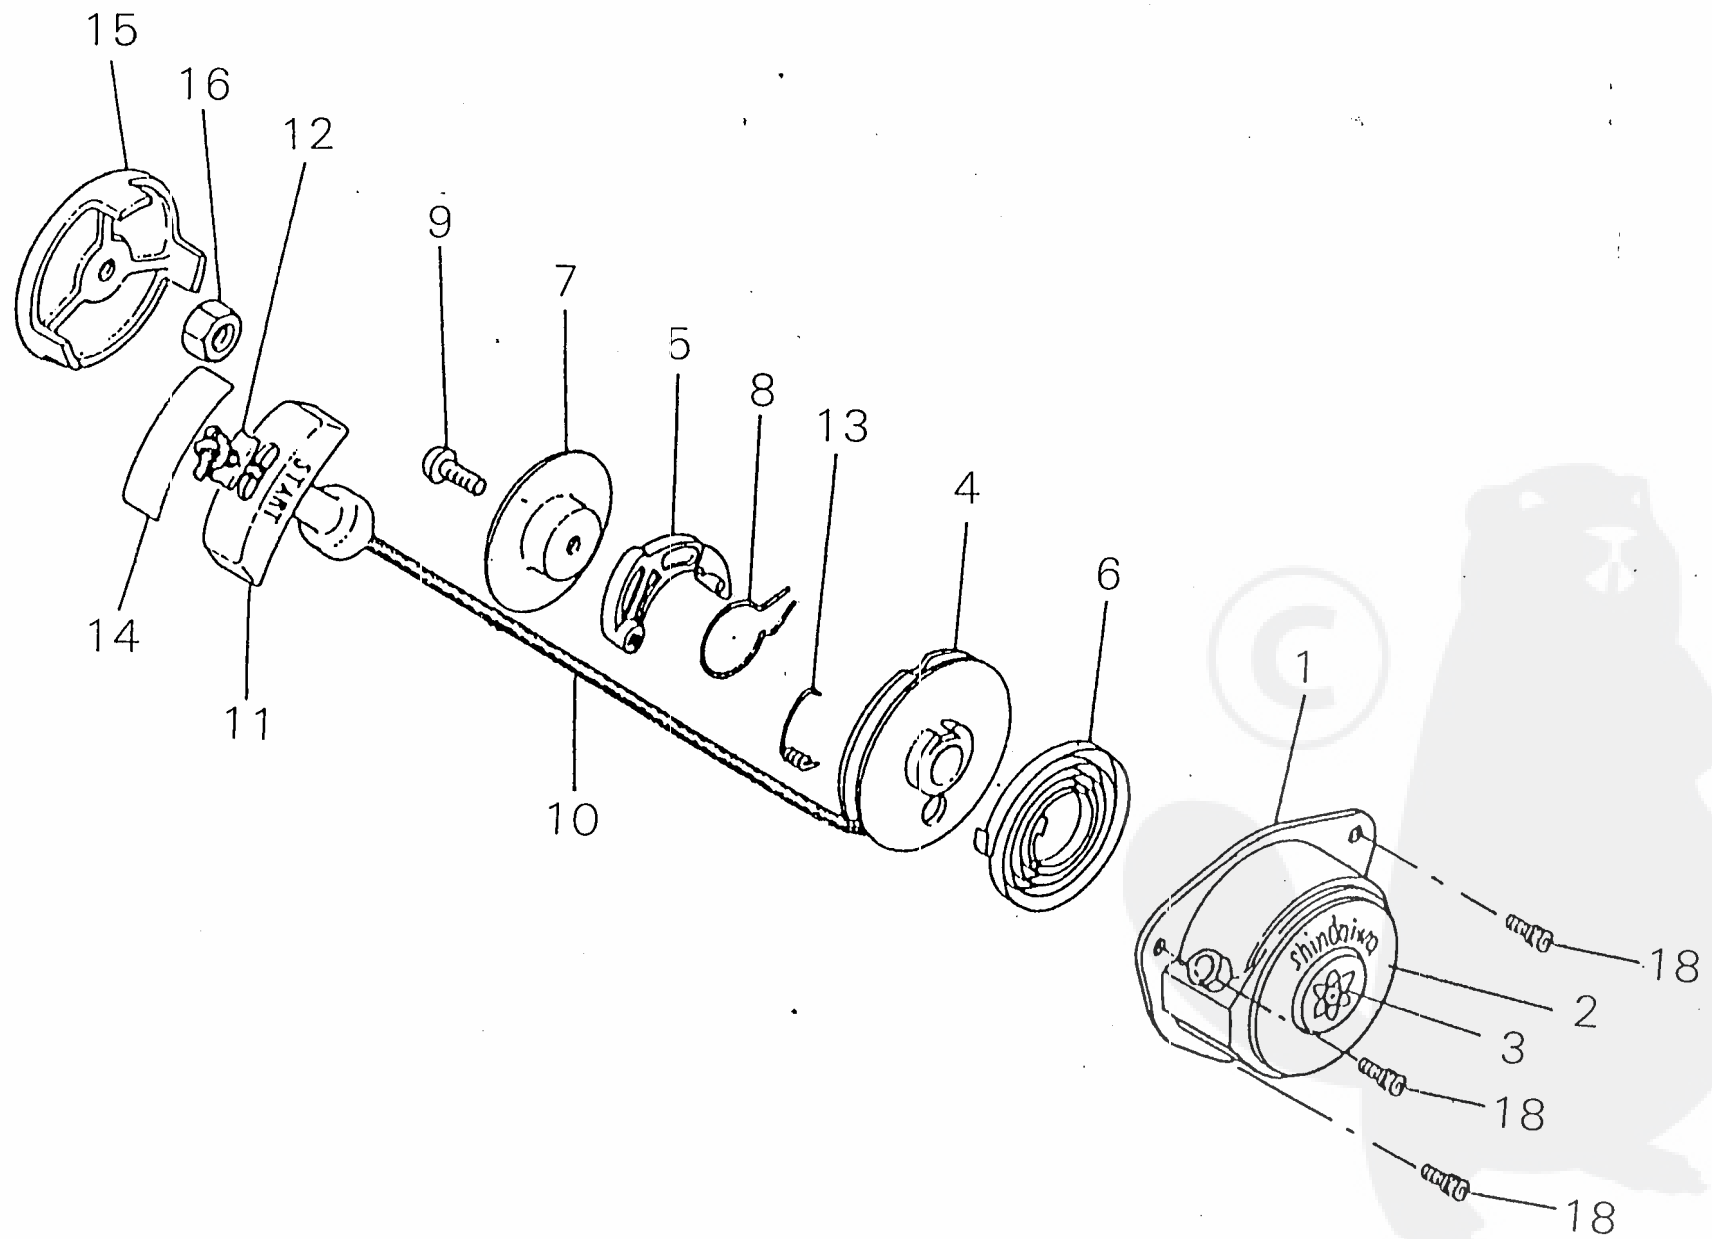

PRICE:(¥)

Ref. No.	Part No.	Part Name	Qty	Unit Price	Remarks
2-	70005-21002	CRANK CASE ASSY	1		
1	70005-21112	CRANK CASE S	1		
2	70005-21120	CRANK CASE M	1		
3	20000-21140	DAWEL PIN	4		
4	02030-06201	BEARING	2		
5	20000-21211	OIL SEAL	2		
6	01020-05250	BOLT	4		
7	70005-31112	FAN COVER	1		
8	02006-06001	BEARING	2		
9	02432-28120	SNAP RING	1		
10	70055-31150	NAME PLATE	1		
11	20055-31210	CLUTCH DRUM	1		
12	20000-31140	SNAP RING	1		
13	11206-05200	SCREW PM SPW	4		
14	20055-32210	CYLINDER COVER	1		
15	11206-05120	SCREW PM SPW	2		
16	20055-35130	JOINT CASE	1		
17	20051-35200	PIN COMP	1		
18	11022-05200	BOLT SPW	4		

PRICE:(¥)

Ref. No	Part No.	Part Name	Qty	Unit Price	Remarks
3- 1	20000-41111	PISTON	1		
2	20000-41210	PISTON RING	2		
3	20000-41310	PISTON PIN	1		
4	20000-41320	SNAP RING	2		
5	20000-41330	NEEDLE BEARING	1		
6	20000-41341	THRUST WASHER	2		
7	20000-42002	CRANK SHAFT ASSY	1		
	20035-51101	CLUTCH SHOE ASSY	1		
8	20035-51111	CLUTCH SHOE	2		
9	20000-51212	BOLT	2		
10	20035-51221	CLUTCH SPRING	1		
11	22100-71430	WASHER	2		

PRICE:(¥)

Ref. No	Part No.	Part Name	Qty	Remarks
5-	20055-75101	RECOIL STARTER SUB ASSY	1	
1	20055-75111	• STARTER CASE	1	
2	20055-75241	• NAME PLATE	1	
3	20055-75251	• ELECTRO MARK	1	
4	20000-75120	• REEL	1	
5	20000-75130	• RATCHET	1	
6	20000-75140	• RECOIL SPRING	1	
7	20000-75150	• PLATE FRICTION	1	
8	20000-75160	• SPRING FRICTION	1	
9	20000-75170	• SCREW	1	
10	20000-75180	• ROPE	1	
11	20010-75190	• STARTER KNOB	1	
12	20010-75210	• STOPPER	1	
13	20000-75220	• RETURN SPRING	1	
14	20010-75230	• TAPE	1	
15	70000-75230	STARTER PULLEY	1	
16	20000-76210	NUT	1	
18	11022-05160	BOLT SPW	3	