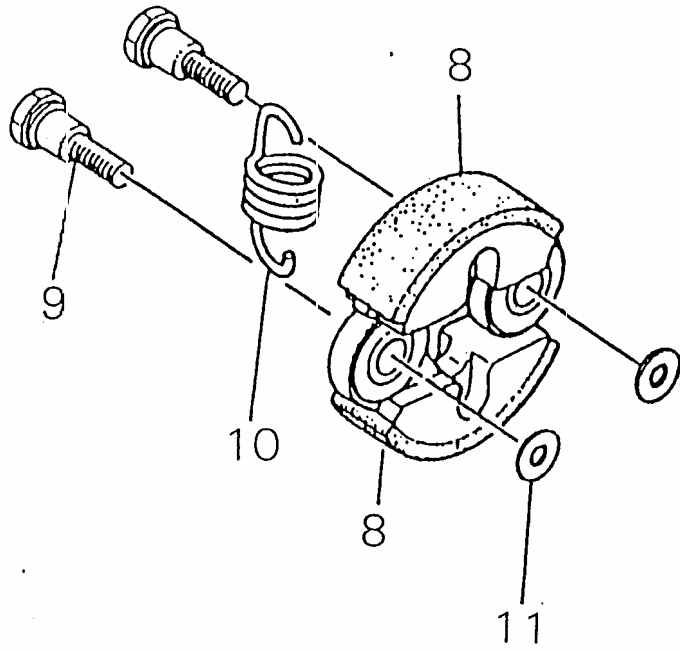

PRICE:(¥)

Ref. No	Part No.	Part Name	Q'ty	Unit Price	Remarks
1- 1	20003-12112	CYLINDER	1		
2	20000-12120	GASKET CYLINDER	1		
3	11020-05180	BOLT SW	4		
4	20003-12210	INSULATOR	1		
5	20003-12220	GASKET INSURATOR	2		
6	20003-12231	INLET PIPE	1		
7	11020-05220	BOLT SW	2		
	20055-15000	MUFFLER ASSY	# 1		
8	20055-15111	• MUFFLER	1		
9	20055-15120	• MUFFLER GUARD	1		
10	20000-15131	• GASKET MUFFLER	1		
11	11206-04080	• SCREW PM SPW	3		
12	01020-05500	• BOLT	2		
13	01600-05131	• SPRING WASHER	2		
14	01610-05080	• WASHER	2		
15	11206-05120	• SCREW PM SPW	1		
16	20050-15410	• TAIL PIPE	1		
17	11203-04100	• SCREW PM	1		
18	01500-04031	• NUT	1		

PRICE:(¥)

Ref. No.	Part No.	Part Name	Qty	Unit Price	Remarks
2-	70005-21002	CRANK CASE ASSY	1		
1	70005-21112	CRANK CASE S	1		
2	70005-21120	CRANK CASE M	1		
3	20000-21140	DAWEL PIN	4		
4	02030-06201	BEARING	2		
5	20000-21211	OIL SEAL	2		
6	01020-05250	BOLT	4		
7	70005-31112	FAN COVER	1		
8	02006-06001	BEARING	2		
9	02432-28120	SNAP RING	1		
10	70055-31150	NAME PLATE	1		
11	20055-31210	CLUTCH DRUM	1		
12	20000-31140	SNAP RING	1		
13	11206-05200	SCREW PM SPW	4		
14	20055-32210	CYLINDER COVER	1		
15	11206-05120	SCREW PM SPW	2		
16	20055-35130	JOINT CASE	1		
17	20051-35200	PIN COMP	1		
18	11022-05200	BOLT SPW	4		

PRICE:(¥)

Ref. No	Part No.	Part Name	Qty	Remarks
5-	20055-75101	RECOIL STARTER SUB ASSY	1	
1	20055-75111	• STARTER CASE	1	
2	20055-75241	• NAME PLATE	1	
3	20055-75251	• ELECTRO MARK	1	
4	20000-75120	• REEL	1	
5	20000-75130	• RATCHET	1	
6	20000-75140	• RECOIL SPRING	1	
7	20000-75150	• PLATE FRICTION	1	
8	20000-75160	• SPRING FRICTION	1	
9	20000-75170	• SCREW	1	
10	20000-75180	• ROPE	1	
11	20010-75190	• STARTER KNOB	1	
12	20010-75210	• STOPPER	1	
13	20000-75220	• RETURN SPRING	1	
14	20010-75230	• TAPE	1	
15	70000-75230	STARTER PULLEY	1	
16	20000-76210	NUT	1	
18	11022-05160	BOLT SPW	3	