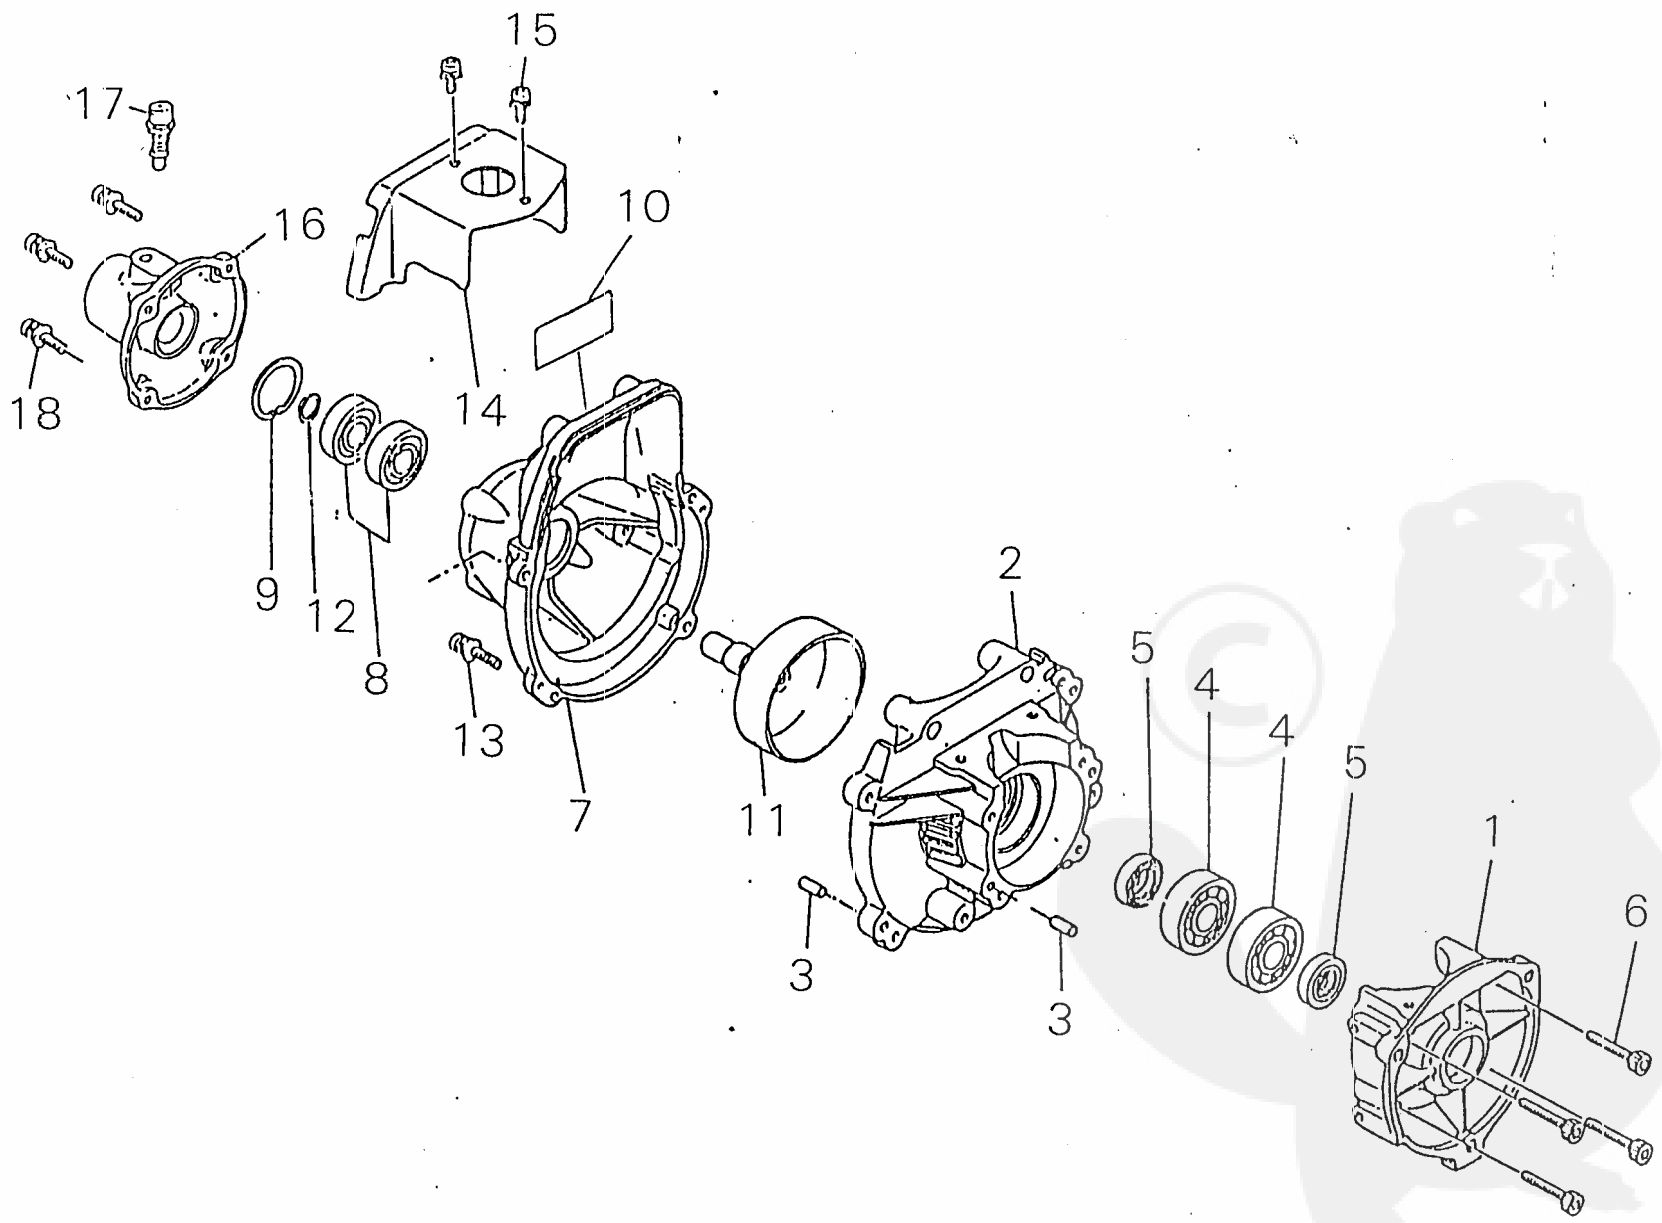

PRICE:(¥)

Ref. No	Part No.	Part Name	Q'ty	Unit Price	Remarks
1- 1	20003-12112	CYLINDER	1		
2	20000-12120	GASKET CYLINDER	1		
3	11020-05180	BOLT SW	4		
4	20003-12210	INSULATOR	1		
5	20003-12220	GASKET INSURATOR	2		
6	20003-12231	INLET PIPE	1		
7	11020-05220	BOLT SW	2		
	20055-15000	MUFFLER ASSY	# 1		
8	20055-15111	• MUFFLER	1		
9	20055-15120	• MUFFLER GUARD	1		
10	20000-15131	• GASKET MUFFLER	1		
11	11206-04080	• SCREW PM SPW	3		
12	01020-05500	• BOLT	2		
13	01600-05131	• SPRING WASHER	2		
14	01610-05080	• WASHER	2		
15	11206-05120	• SCREW PM SPW	1		
16	20050-15410	• TAIL PIPE	1		
17	11203-04100	• SCREW PM	1		
18	01500-04031	• NUT	1		

PRICE:(¥)

Ref. No.	Part No.	Part Name	Qty	Unit Price	Remarks
2-	70005-21002	CRANK CASE ASSY	1		
1	70005-21112	CRANK CASE S	1		
2	70005-21120	CRANK CASE M	1		
3	20000-21140	DAWEL PIN	4		
4	02030-06201	BEARING	2		
5	20000-21211	OIL SEAL	2		
6	01020-05250	BOLT	4		
7	70005-31112	FAN COVER	1		
8	02006-06001	BEARING	2		
9	02432-28120	SNAP RING	1		
10	70055-31150	NAME PLATE	1		
11	20055-31210	CLUTCH DRUM	1		
12	20000-31140	SNAP RING	1		
13	11206-05200	SCREW PM SPW	4		
14	20055-32210	CYLINDER COVER	1		
15	11206-05120	SCREW PM SPW	2		
16	20055-35130	JOINT CASE	1		
17	20051-35200	PIN COMP	1		
18	11022-05200	BOLT SPW	4		

PRICE:(¥)

Ref. No	Part No.	Part Name	Qty	Remarks
5-	20055-75101	RECOIL STARTER SUB ASSY	1	
1	20055-75111	• STARTER CASE	1	
2	20055-75241	• NAME PLATE	1	
3	20055-75251	• ELECTRO MARK	1	
4	20000-75120	• REEL	1	
5	20000-75130	• RATCHET	1	
6	20000-75140	• RECOIL SPRING	1	
7	20000-75150	• PLATE FRICTION	1	
8	20000-75160	• SPRING FRICTION	1	
9	20000-75170	• SCREW	1	
10	20000-75180	• ROPE	1	
11	20010-75190	• STARTER KNOB	1	
12	20010-75210	• STOPPER	1	
13	20000-75220	• RETURN SPRING	1	
14	20010-75230	• TAPE	1	
15	70000-75230	STARTER PULLEY	1	
16	20000-76210	NUT	1	
18	11022-05160	BOLT SPW	3	