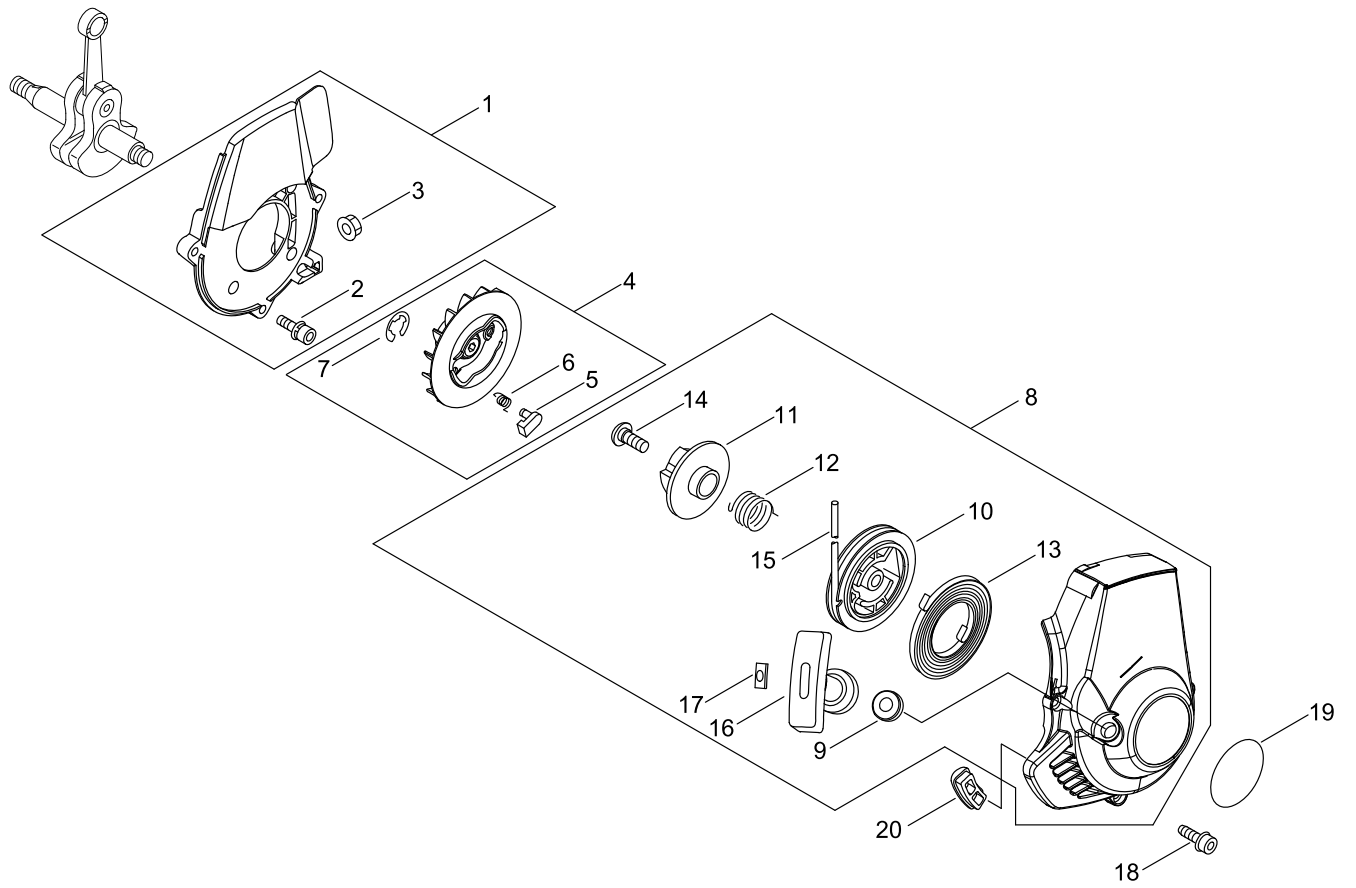

RECOIL STARTER

RECOIL STARTER

KEY NO	LV(+)	Part No	Description	Qty	Standard
1		P021-013780	SPACER	1	
2	+	900163-04016	BOLT HSH	4	
3	+	V263-000070	NUT,5	1	
4		A052-000250	PULLEY,ASM STARTER	1	
5	+	P022-006850	PAWL, STARTER	2	
6	+	P022-006510	SPRING, RETURN	2	
7	+	P022-002100	E-RING	2	4
8		A051-001181	STARTER,RECOIL ASY	1	
9	+	177227-42030	GUIDE, ROPE	1	
10	+	P022-027980	DRUM, STARTER	1	
11	+	P022-028000	PLATE, CAM	1	
12	+	P022-008270	SPRING,DAMPER	1	
13	+	177220-42030	SPRING, REWIND	1	
14	+	177236-61830	SCREW	1	
15	+	P022-008260	ROPE	1	3M/M
16	+	177228-27030	GRIP, STARTER	1	
17	+	P022-037670	STOPPER, ROPE	1	
18		900106-05014	BOLT, H.S. 5*14	3	5*14
19		X504-006400	LABEL,BRAND	1	
20		V420-001440	CUSHION	1