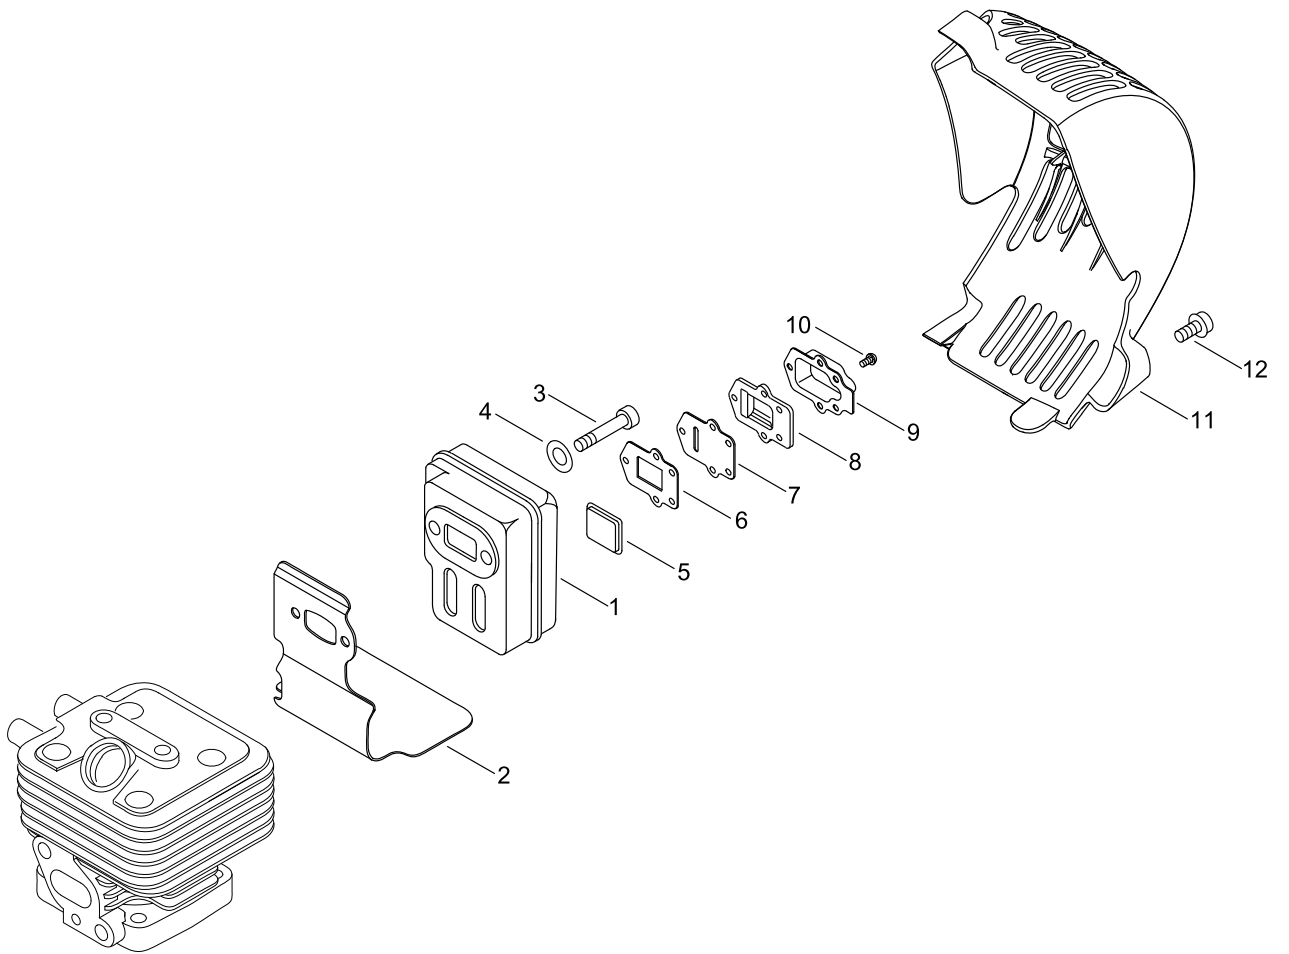

MUFFLER

MUFFLER

KEY NO	LV(+)	Part No	Description	Qty	Standard
1		A300-001630	MUFFLER, EXHAUST	1	
2		V104-000820	GASKET,EXHAUST	1	NP7002
3		V203-000190	BOLT,5	2	AN A2-70
4		900603-00005	WASHER 5	2	5.5*12*0.8
5		A310-000070	SCREEN, ARRESTOR	1	22*28*3
6		V104-000941	GASKET,EXHAUST	1	
7		A313-001070	GUIDE, EXHAUST	1	
8		A313-000910	GUIDE, EXHAUST	1	
9		A313-001820	GUIDE, EXHAUST	1	
10		91367-04010	SCREW	5	4*10/SW(SUS)
11		P021-045090	MUFFLER COVER KIT	1	
12		900106-05014	BOLT, H.S. 5*14	2	5*14