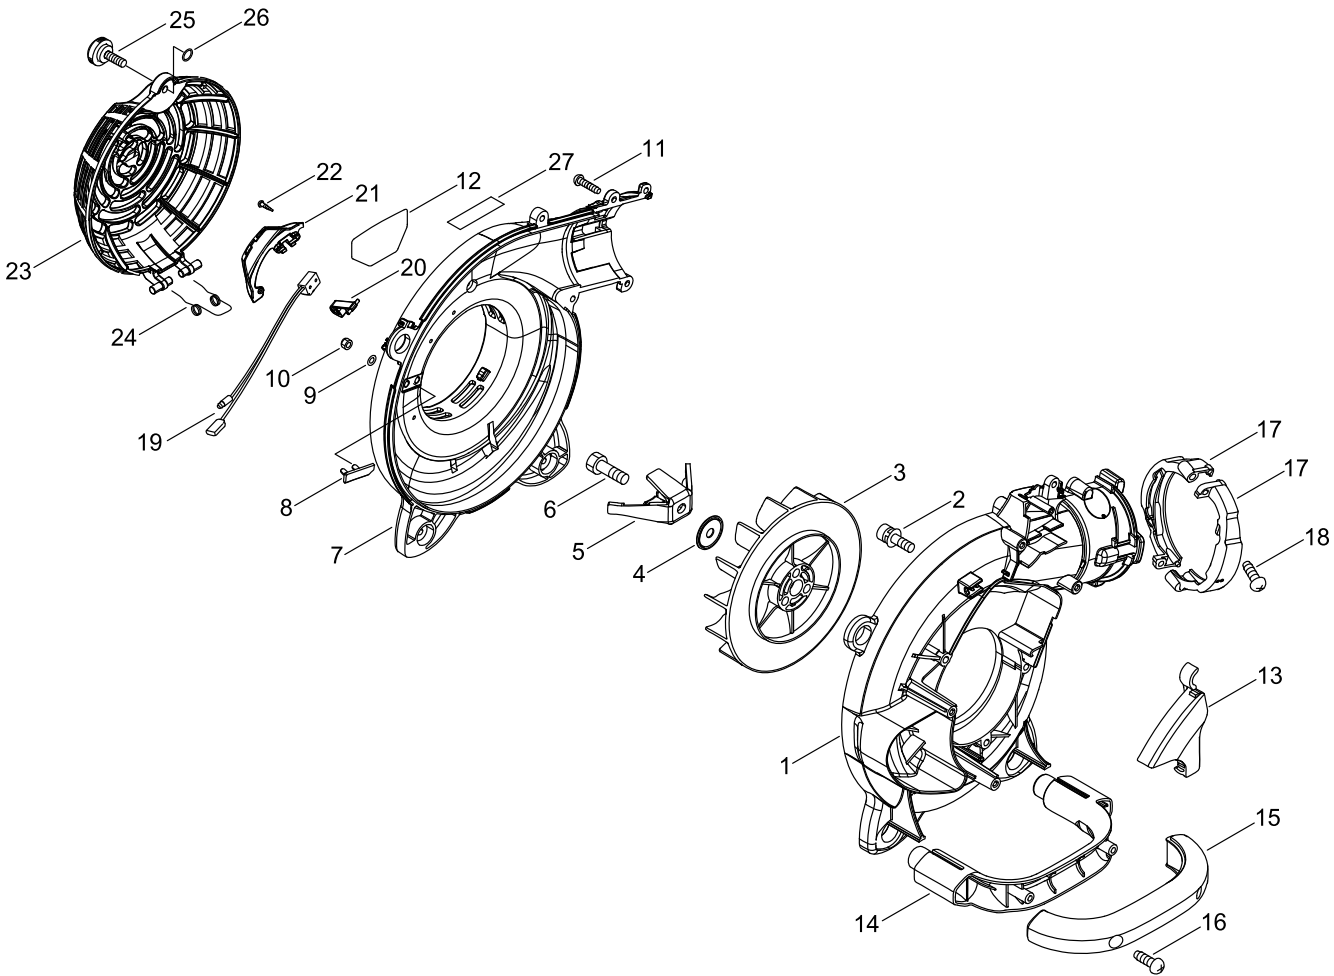

FAN CASE

FAN CASE

KEY NO	LV(+)	Part No	Description	Qty	Standard
1		E103-001240	CASE,FAN	1	
2		900162-04020	BOLT, H.S. 4*20	4	4*20 W,SW
3		E100-000064	FAN,BLOWER	1	PA6,U141
4		100143-19830	WASHER	1	8.2*31*0.8
5		X413-000010	CUTTER,SHREDDER	1	
6		900105-08015	BOLT, H.S. 8*15	1	8*15
7		E103-001230	CASE,FAN	1	
8		X413-000020	CUTTER,SHREDDER	1	
9		900603-00005	WASHER 5	2	5.5*12*0.8
10		900562-50005	LOCKNUT 5	2	5
11		900253-05020	SCREW 5*20	8	5*20
12		X504-007840	LABEL,BRAND	1	SD+EBS256S
13		C459-000040	COVER,THROTTLE	1	
14		C410-000391	HANDLE, REAR	1	
15		C410-000400	HANDLE, REAR	1	
16		900253-05020	SCREW 5*20	2	5*20
17		E162-000020	FIXTURE,BLOW PIPE	2	
18		900253-05020	SCREW 5*20	2	5*20
19		A045-000170	SWITCH, ON OFF	1	
20		A446-000010	LEVER,ACTUATOR	1	
21		A473-000020	LID,SWITCH CASE	1	
22		900256-04016	SCREW 4*16	3	4*16
23		E104-000090	GRID, BLOWER	1	
24		V452-000370	SPRING,TORSION	1	
25		V299-000290	KNOB,FASTENER	1	1 KNOB M5X0.8
26		900720-00003	O-RING P-3	1	P-3
27		X505-002080	LABEL,CAUTION	1