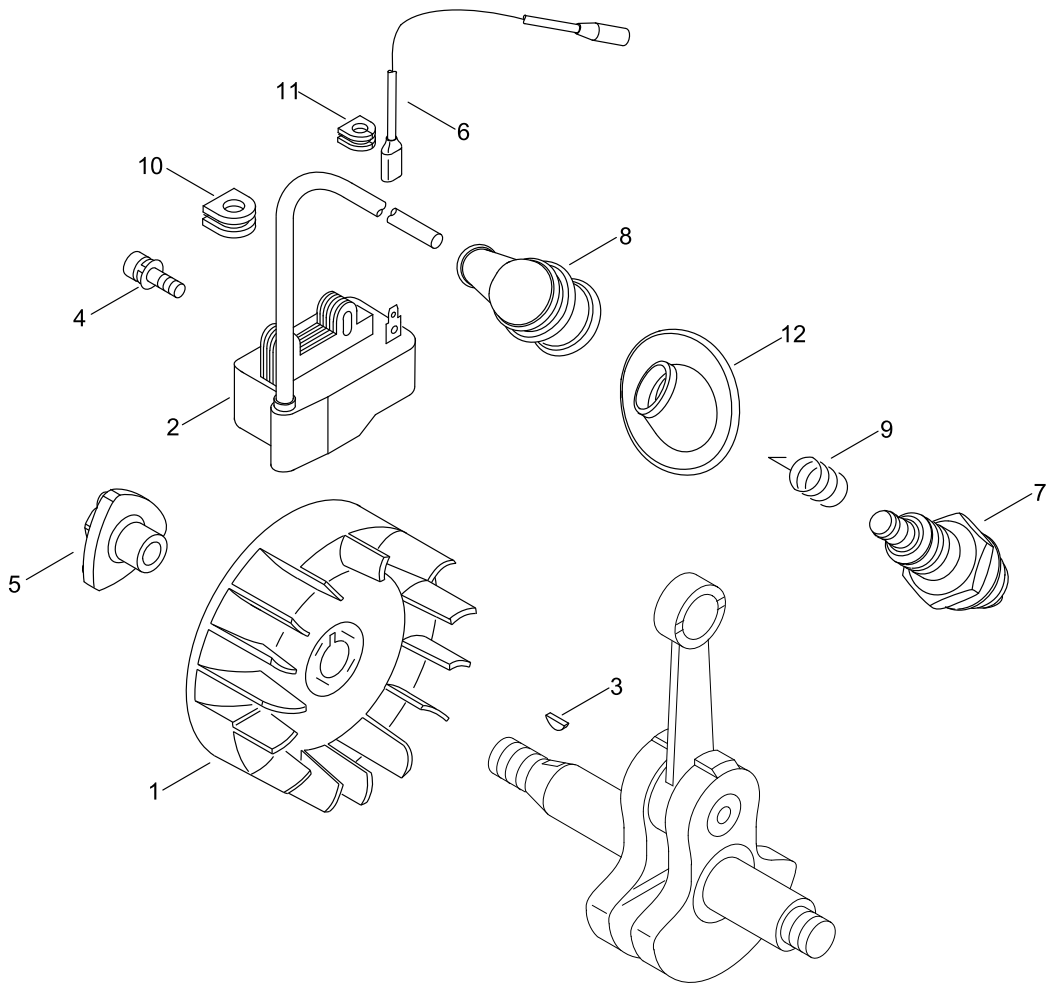

MAGNETO

MAGNETO

KEY NO	LV(+)	Part No	Description	Qty	Standard
1		A409-001280	ROTOR,MAGNETO	1	
2		A411-000290	COIL, IGNITION	1	EMG-60 ID#C10146
3		100142-12330	KEY, WOODRUFF	1	
4		91113-04020	BOLT	2	CM-4*20 SW,W
5		E101-000122	HUB,FAN	1	
6		V485-000960	LEAD	1	
7		A425-000000	SPARKPLUG	1	BPMR8Y
8		A427-000013	CAP,SPARK PLUG	1	
9		A426-000010	TERMINAL,SPARKPLUG	1	
10		156110-04920	BUSHING	1	
11		152115-05530	BUSHING	1	
12		A429-000010	COVER,CAP	1