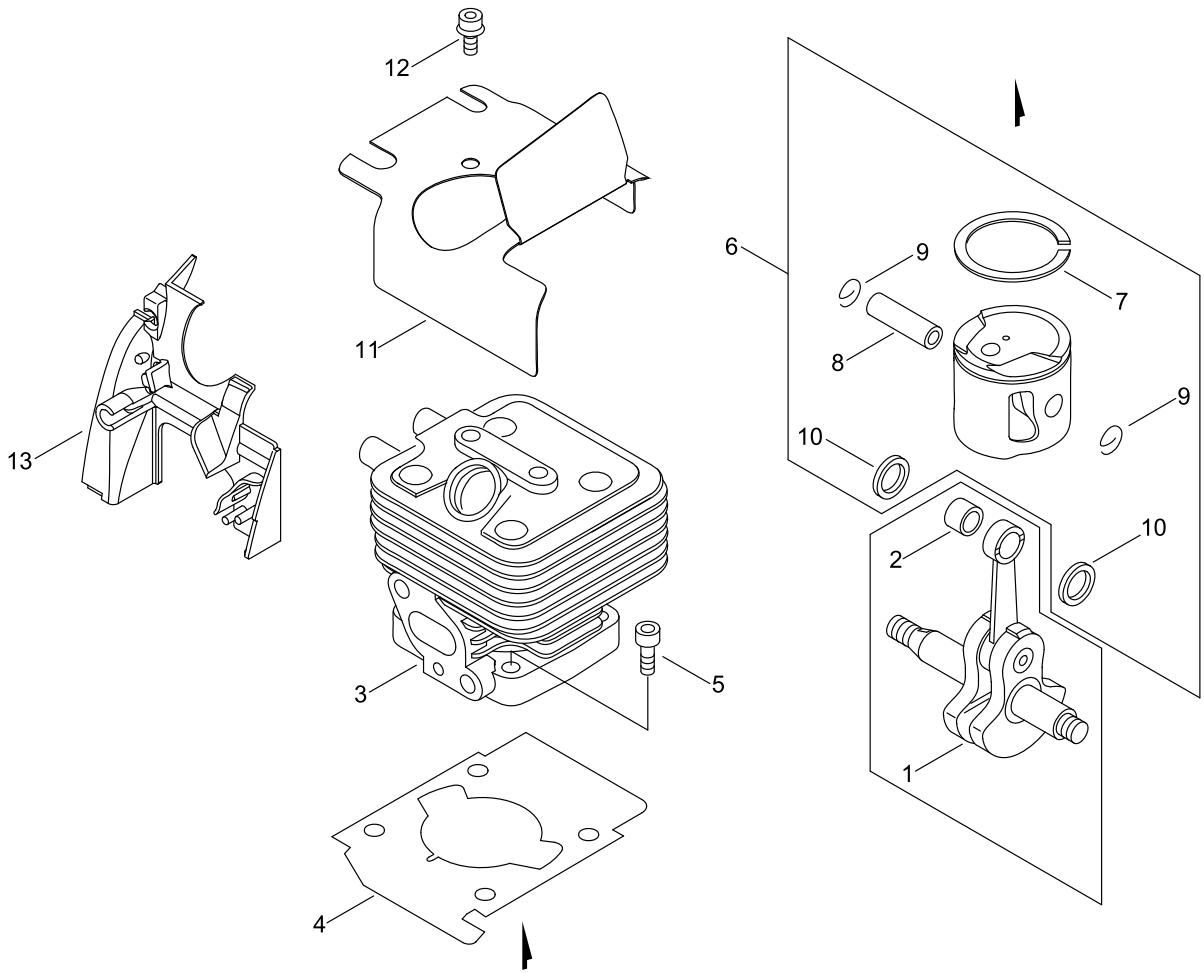

EBS256S

Published:08/08/2016

TABLE OF CONTENTS

CYLINDER, PISTON, CRANKSHAFT.....	1
CRANKCASE	3
MAGNETO.....	5
AIR CLEANER, CARBURETOR.....	7
CARBURETOR.....	9
FUEL TANK.....	11
MUFFLER	13
RECOIL STARTER.....	15
FAN CASE	17
THROTTLE	19
PIPE.....	21
ACCESSORIES	23

CYLINDER, PISTON, CRANKSHAFT

CYLINDER, PISTON, CRANKSHAFT

KEY NO	LV(+)	Part No	Description	Qty	Standard
1		A011-000371	CRANKSHAFT,ASM	1	
2	+	V553-000010	BEARING,NEEDLE 8	1	HK0810
3		A130-000780	CYLINDER	1	
4		V100-000190	GASKET,CYL	1	
5		900162-05025	BOLT, H.S. 5*25	4	5*25 W,SW
6		P021-010260	PISTON KIT	1	
7	+	A101-000140	RING, PISTON	1	B1.2 T1.5
8	+	V606-000000	PIN,ENG 8	1	5*8*28
9	+	100015-04630	CIRCLIP, PISTON PIN	2	
10	+	100014-11520	SPACER, PISTON PIN	2	
11		A160-000821	COVER,CYLINDER	1	
12		900106-05008	BOLT, H.S. 5* 8	2	5*8
13		A160-000830	COVER,CYLINDER	1	

CARBURETOR

CARBURETOR

KEY NO	LV(+)	Part No	Description	Qty	Standard
1		A021-001593	CARBURETOR, DIAPHRAGM	1	RB-K90
2	+	P005-000010	STRAINER	1	
3	+	125337-08260	VALVE, INLET NEEDLE	1	
4	+	125338-13930	PIN, METERING ARM	1	
5	+	P005-000940	SPRING, METER. LEVER	1	
6	+	125323-08260	ARM, VALVE	1	
7	+	125339-42030	SCREW	1	
8	+	P005-002000	COVER ASY, ROTOR	1	
9	+	P005-002110	SCREW, THROTTLEADJUST	1	
10	+	P005-002030	GUIDE, CABLE	1	
11	+	125392-62030	NUT	1	
12	+	125344-13931	SCREW	3	
13	+	P005-002090	POST	1	
14	+	P005-000190	E-RING	1	
15	+	P005-002230	DIAPHRAGM ,METERING	1	
16	+	P005-000200	GASKET, METERING	1	
17	+	125342-52130	COVER, DIAPHRAGM	1	
18	+	125344-52130	SCREW	2	
19	+	P005-000510	DIAPHRAGM, PUMP	1	
20	+	P005-000520	GASKET, PUMP	1	
21	+	P005-002480	BASE ASY,PRIMER	1	
22	+	P005-003110	PUMP, PRIMER	1	
23	+	P005-000250	RETAINER	1	
24	+	P005-001900	SCREW	4	
25	+	P005-000270	SCREW	1	
26	+	P005-000280	O-RING	1	
27	+	P005-001000	ROLLER, GUIDE	1	
28	+	P005-001250	RETAINER,PLUG BALL	1	
29	+	P005-001260	SCREW,MAINN MIXTURE	1	