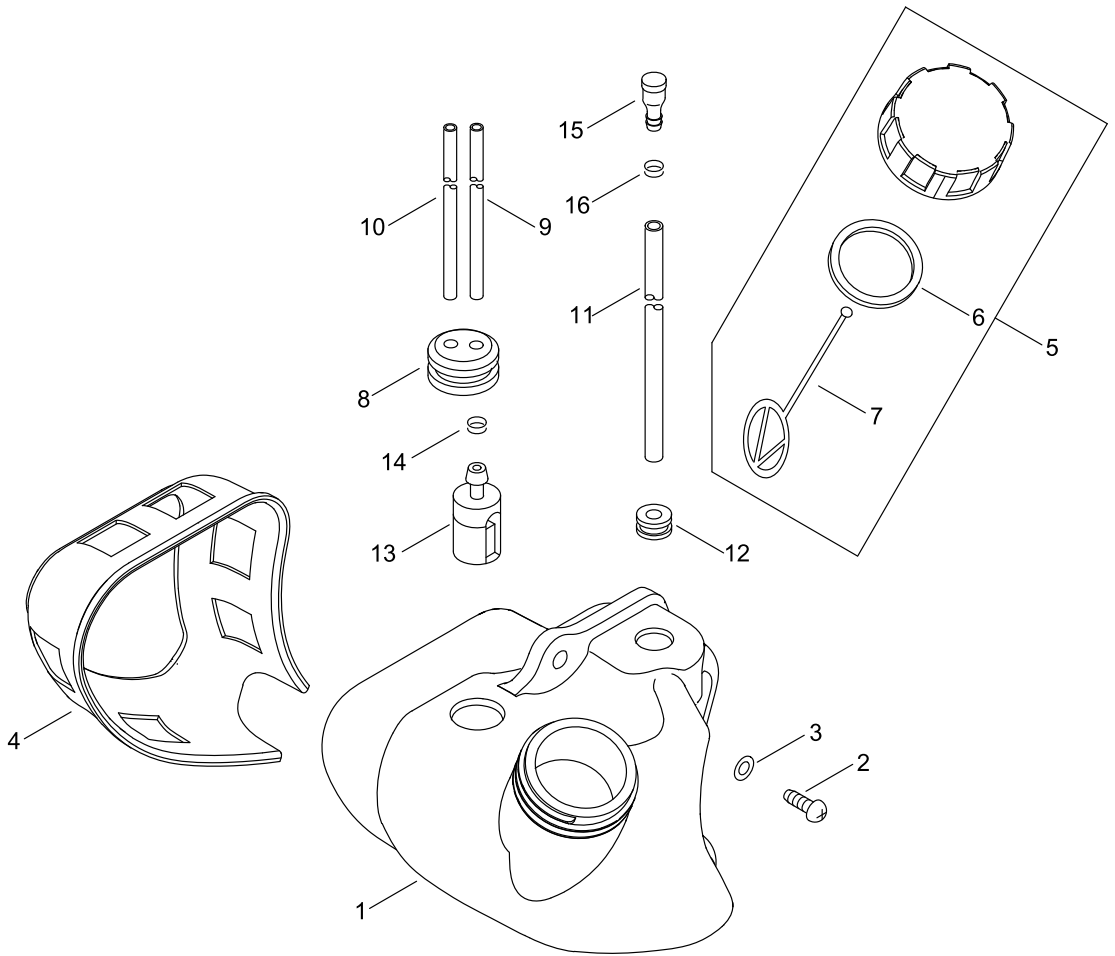

FUEL TANK

FUEL TANK

KEY NO	LV(+)	Part No	Description	Qty	Standard
1		A350-000550	TANK, FUEL	1	
2		900253-05020	SCREW 5*20	2	5*20
3		900603-00005	WASHER 5	2	5.5*12*0.8
4		V420-001430	CUSHION	1	
5		P021-013970	CAP,FUER ASSY	1	
6	+	131016-55830	GASKET, FUEL CAP	1	
7	+	131051-56030	CLIP, FUEL CAP	1	100L
8		132115-44330	GROMMET	1	
9		V471-001860	PIPE	1	3*5*175
10		132010-49730	PIPE 3*6*85	1	3*6*85 YL
11		V471-001220	PIPE	1	3*5*50 NBR
12		132115-01461	GROMMET	1	
13		A369-000480	STRAINER, FUEL	1	125-959
14		V490-001240	CLIP	1	
15		A356-000031	VALVE,CHECK	1	
16		V490-001240	CLIP	1