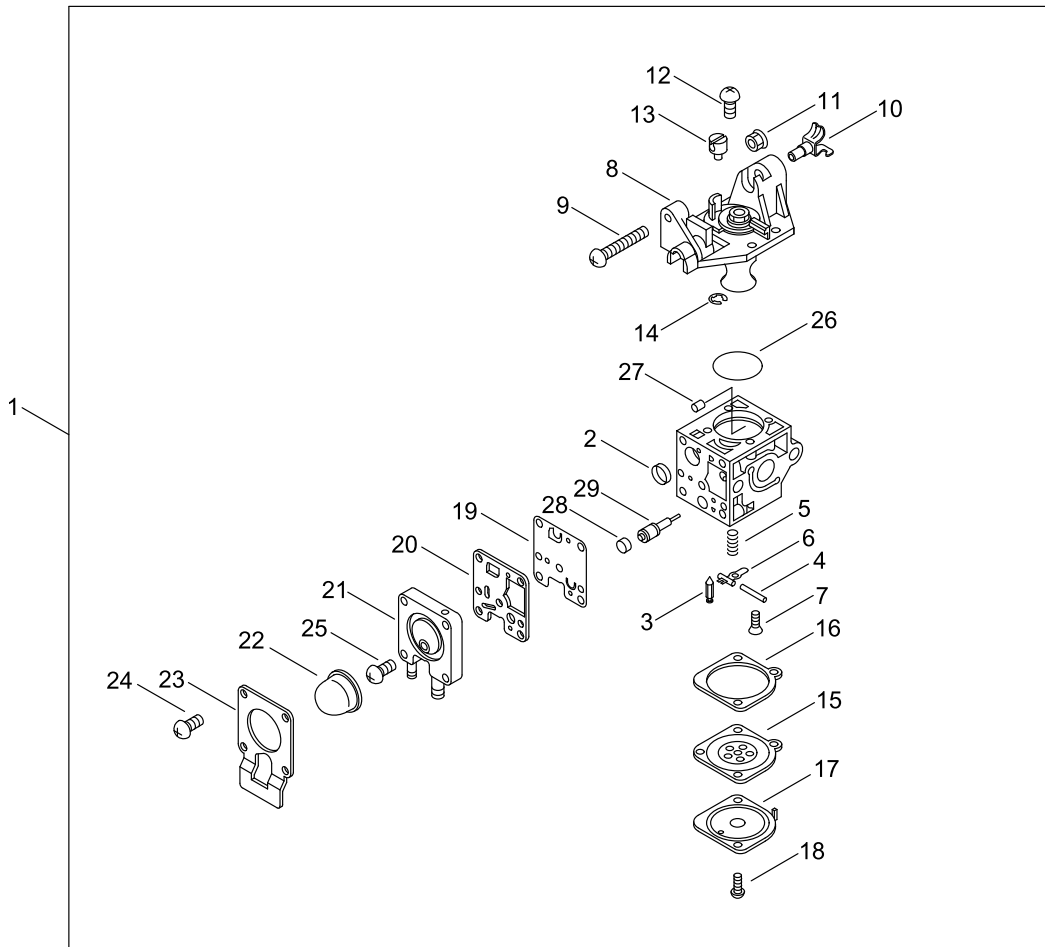

MAGNETO

MAGNETO

KEY NO	LV(+)	Part No	Description	Qty	Standard
1		A409-001280	ROTOR,MAGNETO	1	
2		A411-000290	COIL, IGNITION	1	EMG-60 ID#C10146
3		100142-12330	KEY, WOODRUFF	1	
4		91113-04020	BOLT	2	CM-4*20 SW,W
5		E101-000122	HUB,FAN	1	
6		V485-000960	LEAD	1	
7		A425-000000	SPARKPLUG	1	BPMR8Y
8		A427-000013	CAP,SPARK PLUG	1	
9		A426-000010	TERMINAL,SPARKPLUG	1	
10		156110-04920	BUSHING	1	
11		152115-05530	BUSHING	1	
12		A429-000010	COVER,CAP	1	

CARBURETOR

CARBURETOR

KEY NO	LV(+)	Part No	Description	Qty	Standard
1		A021-001593	CARBURETOR, DIAPHRAGM	1	RB-K90
2	+	P005-000010	STRAINER	1	
3	+	125337-08260	VALVE, INLET NEEDLE	1	
4	+	125338-13930	PIN, METERING ARM	1	
5	+	P005-000940	SPRING, METER. LEVER	1	
6	+	125323-08260	ARM, VALVE	1	
7	+	125339-42030	SCREW	1	
8	+	P005-002000	COVER ASY, ROTOR	1	
9	+	P005-002110	SCREW, THROTTLEADJUST	1	
10	+	P005-002030	GUIDE, CABLE	1	
11	+	125392-62030	NUT	1	
12	+	125344-13931	SCREW	3	
13	+	P005-002090	POST	1	
14	+	P005-000190	E-RING	1	
15	+	P005-002230	DIAPHRAGM ,METERING	1	
16	+	P005-000200	GASKET, METERING	1	
17	+	125342-52130	COVER, DIAPHRAGM	1	
18	+	125344-52130	SCREW	2	
19	+	P005-000510	DIAPHRAGM, PUMP	1	
20	+	P005-000520	GASKET, PUMP	1	
21	+	P005-002480	BASE ASY,PRIMER	1	
22	+	P005-003110	PUMP, PRIMER	1	
23	+	P005-000250	RETAINER	1	
24	+	P005-001900	SCREW	4	
25	+	P005-000270	SCREW	1	
26	+	P005-000280	O-RING	1	
27	+	P005-001000	ROLLER, GUIDE	1	
28	+	P005-001250	RETAINER,PLUG BALL	1	
29	+	P005-001260	SCREW,MAINN MIXTURE	1	