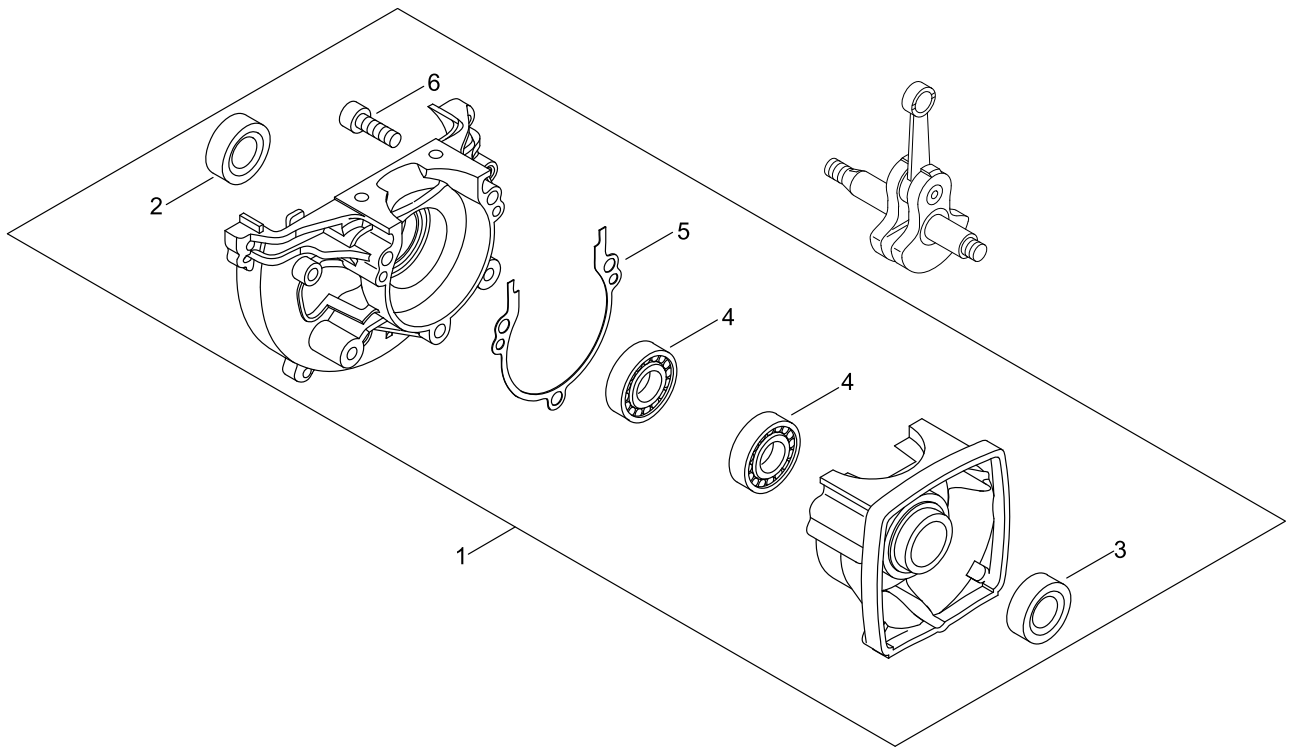

CRANKCASE

CRANKCASE

KEY NO	LV(+)	Part No	Description	Qty	Standard
1		P021-008231	CRANKCASE KIT	1	
2	+	94035-36201	BEARING BALL	1	6201X3JR2C3
3	+	94035-36201	BEARING BALL	1	6201X3JR2C3
4	+	100212-42031	OILSEAL	2	ISCD 12*22*4.5
5	+	100242-42030	GASKET, CRANKCASE	1	
6	+	900162-05028	BOLT, H.S. 5*28	3	5*28 W,SW