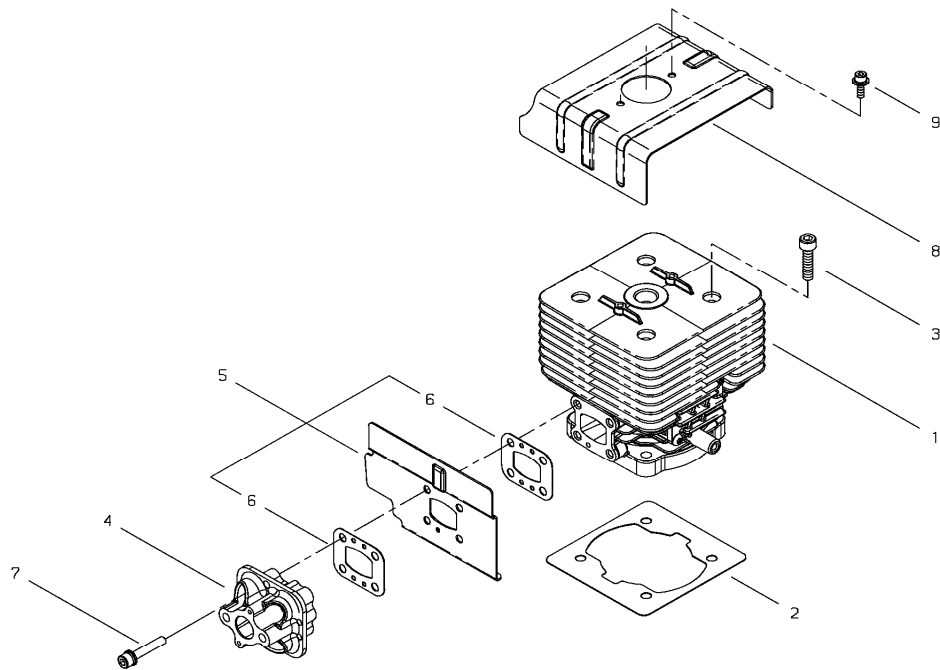

shindaiwa[®]

PARTS CATALOG

**BLOWER
EB802 EPA2**

EB802 EPA2

1. CYLINDER

KEY	LV	PART NUMBER	Q'TY	DESCRIPTION	REMARKS	NOTE1	NOTE2
1		68242-12011	1	CYLINDER ASSY			
2		68242-12121	1	GASKET			
3		01020-06250	4	BOLT		M6x25	
4		68242-12210	1	INSULATOR			
5		68242-12311	1	BAFFLE PLATE COMP			
6		68900-12220	2	GASKET			
7		11022-05305	4	BOLT M5*30		M5x30	
8		68242-12330	1	CYLINDER COVER			
9		11024-04120	2	BOLT SPW		M4x12	

2. MUFFLER

KEY	LV	PART NUMBER	Q'TY	DESCRIPTION	REMARKS	NOTE1	NOTE2
1		68242-15010	1	MUFFLER ASSY			
2	•	68242-15130	1	SCREEN			
3	•	68242-15140	1	TAIL PIPE			
4	•	68242-15160	1	TAIL PLATE			
5	•	11206-04120	2	SCREW PM SPW		M4x12	
6		68242-15211	1	GASKET			
7	•	68242-15320	2	GASKET			
8		01020-06200	4	BOLT		M6x20	

3. CRANKCASE, ENGINE COVER

KEY	LV	PART NUMBER	Q'TY	DESCRIPTION	REMARKS	NOTE1	NOTE2
1		68242-21012	1	CRANKCASE,S COMP			
2	•	02030-06302	1	BALL BEARING 6302 C3		6302 C3	
3	•	12310-12000	1	OIL SEAL		15x25x7	
4		68242-21021	1	CRANKCASE,M COMP			
5	•	02030-06303	1	BEARING		6303 C3	
6	•	12310-12000	1	OIL SEAL		15x25x7	
7	•	12492-40080	2	ROLLER		E4X8F6 C3	
8		01020-05300	4	BOLT		M5x30	
9		11060-06400	6	BOLT ADHESIVE		M6x40	
10		68900-21311	1	IGNITION COIL COVER			
11		11024-04200	1	BOLT SW		M4x20	
12		68242-31011	1	ENGINE COVER COMP			
13	•	68242-31111	1	ENGINE COVER			
14	•	68900-31311	1	GROMMET			
15	•	02427-40085	1	PIN		4x8	
16	•	68242-31311	1	PLATE			
17		11024-05160	5	BOLT PM SPW		M5x16	
18		14395-09100	1	LEAD WIRE			
19		19402-00205	1	LABEL CAUTION			

4. PISTON, CRANKSHAFT

KEY	LV	PART NUMBER	Q'TY	DESCRIPTION	REMARKS	NOTE1	NOTE2
1	•	68242-41111	1	PISTON			
2	•	68242-41120	2	PISTON RING			
3	•	22169-41220	1	PISTON PIN			
4	•	22155-41230	2	SNAP RING			
5	•	22155-41281	1	BEARING SE			
6		68242-42011	1	CRANKSHAFT			
7		68242-98320	1	PISTON SET			