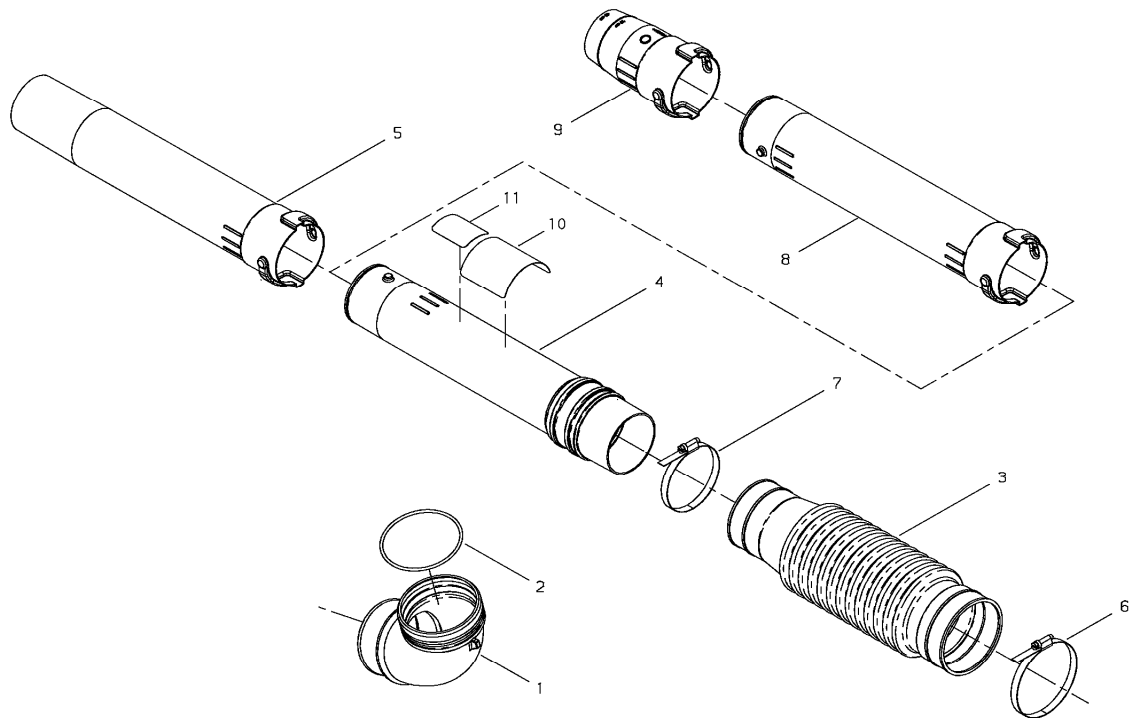

6. PIPE

KEY	LV	PART NUMBER	Q'TY	DESCRIPTION	REMARKS	NOTE1	NOTE2
1		68900-63111	1	BEND PIPE			
2		68900-63330	1	O RING			
3		68900-63120	1	FLEXIBLE PIPE			
4		68900-63130	1	JOINT PIPE			
5		68900-63150	1	NOZZLE			
6		68900-63340	1	CLAMP			
7		68900-63351	1	CLAMP			
8		68900-63140	1	PIPE			
9		68900-63360	1	NOZZLE			
10		19420-00109	1	LABEL TRADE		Professional Series,shindaiwa	
11		19402-00337	1	CAUTION LABEL