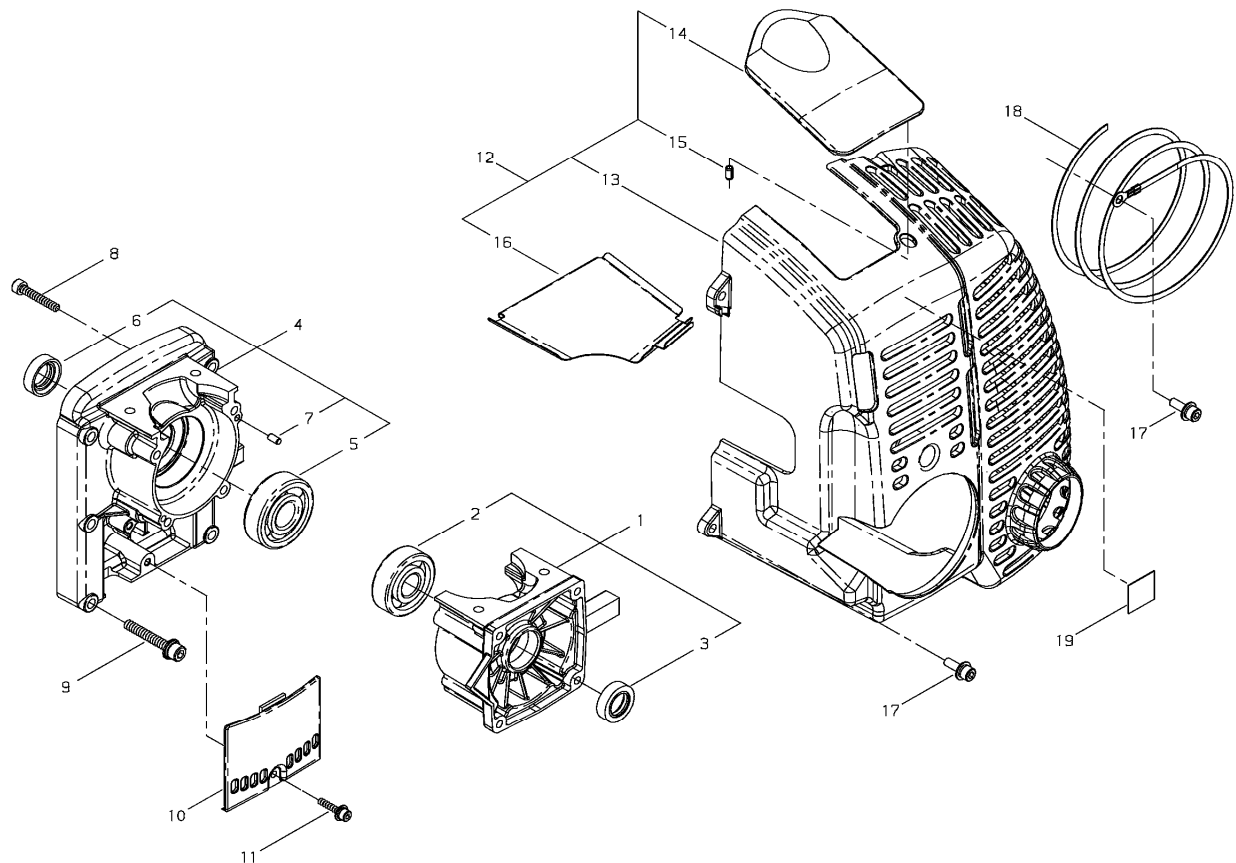

shindaiwa[®]

PARTS CATALOG

**BLOWER
EB802 EPA2**

EB802 EPA2

1. CYLINDER

KEY	LV	PART NUMBER	Q'TY	DESCRIPTION	REMARKS	NOTE1	NOTE2
1		68242-12011	1	CYLINDER ASSY			
2		68242-12121	1	GASKET			
3		01020-06250	4	BOLT		M6x25	
4		68242-12210	1	INSULATOR			
5		68242-12311	1	BAFFLE PLATE COMP			
6		68900-12220	2	GASKET			
7		11022-05305	4	BOLT M5*30		M5x30	
8		68242-12330	1	CYLINDER COVER			
9		11024-04120	2	BOLT SPW		M4x12	

2. MUFFLER

KEY	LV	PART NUMBER	Q'TY	DESCRIPTION	REMARKS	NOTE1	NOTE2
1		68242-15010	1	MUFFLER ASSY			
2	•	68242-15130	1	SCREEN			
3	•	68242-15140	1	TAIL PIPE			
4	•	68242-15160	1	TAIL PLATE			
5	•	11206-04120	2	SCREW PM SPW		M4x12	
6		68242-15211	1	GASKET			
7	•	68242-15320	2	GASKET			
8		01020-06200	4	BOLT		M6x20	

3. CRANKCASE, ENGINE COVER

KEY	LV	PART NUMBER	Q'TY	DESCRIPTION	REMARKS	NOTE1	NOTE2
1		68242-21012	1	CRANKCASE,S COMP			
2	•	02030-06302	1	BALL BEARING 6302 C3		6302 C3	
3	•	12310-12000	1	OIL SEAL		15x25x7	
4		68242-21021	1	CRANKCASE,M COMP			
5	•	02030-06303	1	BEARING		6303 C3	
6	•	12310-12000	1	OIL SEAL		15x25x7	
7	•	12492-40080	2	ROLLER		E4X8F6 C3	
8		01020-05300	4	BOLT		M5x30	
9		11060-06400	6	BOLT ADHESIVE		M6x40	
10		68900-21311	1	IGNITION COIL COVER			
11		11024-04200	1	BOLT SW		M4x20	
12		68242-31011	1	ENGINE COVER COMP			
13	•	68242-31111	1	ENGINE COVER			
14	•	68900-31311	1	GROMMET			
15	•	02427-40085	1	PIN		4x8	
16	•	68242-31311	1	PLATE			
17		11024-05160	5	BOLT PM SPW		M5x16	
18		14395-09100	1	LEAD WIRE			
19		19402-00205	1	LABEL CAUTION			

4. PISTON, CRANKSHAFT

KEY	LV	PART NUMBER	Q'TY	DESCRIPTION	REMARKS	NOTE1	NOTE2
1	•	68242-41111	1	PISTON			
2	•	68242-41120	2	PISTON RING			
3	•	22169-41220	1	PISTON PIN			
4	•	22155-41230	2	SNAP RING			
5	•	22155-41281	1	BEARING SE			
6		68242-42011	1	CRANKSHAFT			
7		68242-98320	1	PISTON SET			