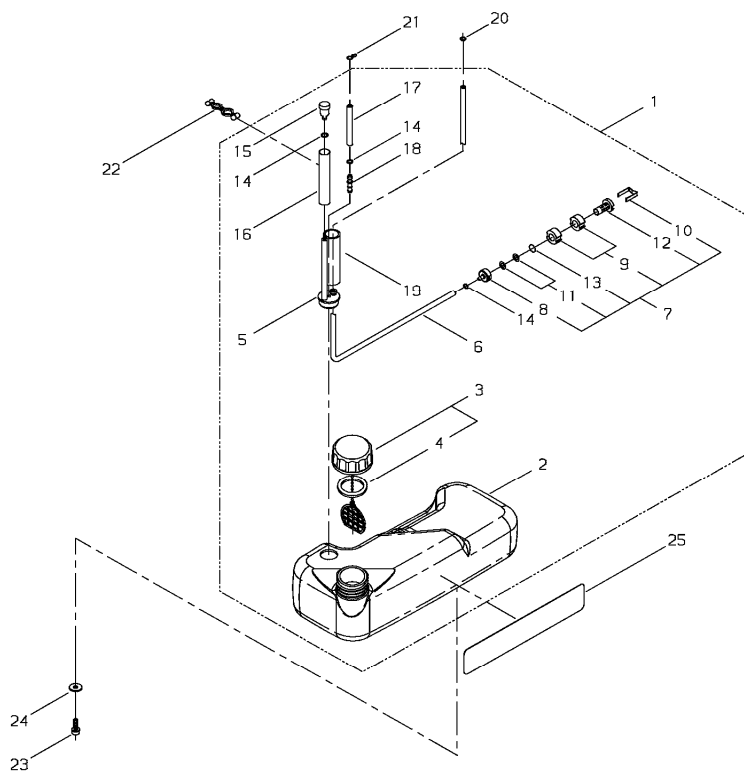

11. FUEL TANK

KEY	LV	PART NUMBER	Q'TY	DESCRIPTION	REMARKS	NOTE1	NOTE2

25		19420-00108	1	LABEL TRADE			

Professional Series,shindaiwa