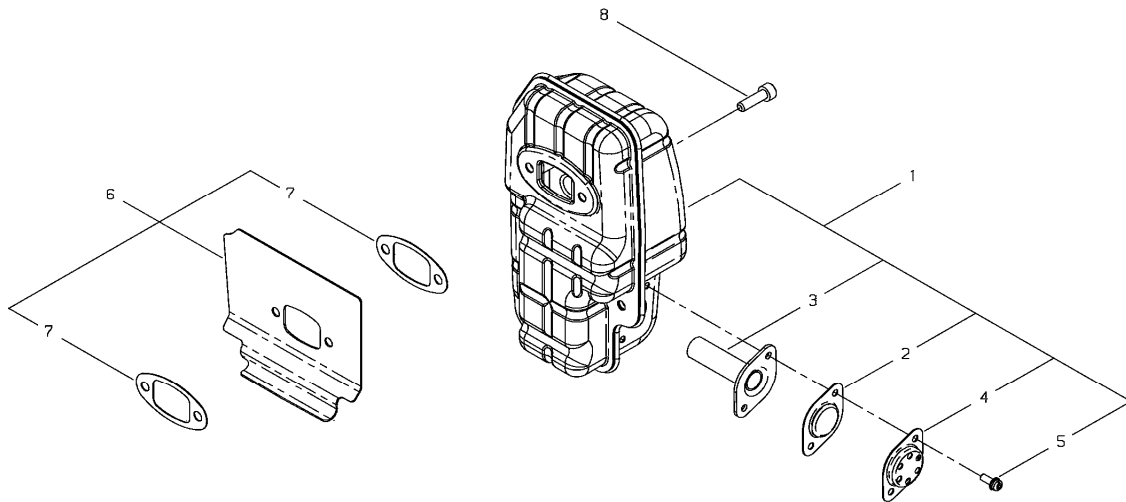

2. MUFFLER

KEY	LV	PART NUMBER	Q'TY	DESCRIPTION	REMARKS	NOTE1	NOTE2
1		68242-15010	1	MUFFLER ASSY			
2	•	68242-15130	1	SCREEN			
3	•	68242-15140	1	TAIL PIPE			
4	•	68242-15160	1	TAIL PLATE			
5	•	11206-04120	2	SCREW PM SPW		M4x12	
6		68242-15211	1	GASKET			
7	•	68242-15320	2	GASKET			
8		01020-06200	4	BOLT		M6x20