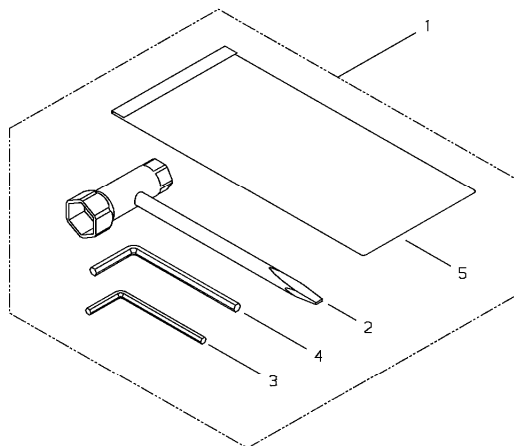

14. TOOL

KEY	LV	PART NUMBER	Q'TY	DESCRIPTION	REMARKS	NOTE1	NOTE2
1		68242-92310	1	TOOL SET			
2	•	72320-91410	1	PLUG WRENCH	19-13		
3	•	09026-04001	1	HEXA WRENCH	4MM M5㉿	4mm M5	
4	•	09026-05001	1	HEXA WRENCH 6MM		5mm M6	
5	•	19639-01100	1	POLY BAG		0.04*175*115