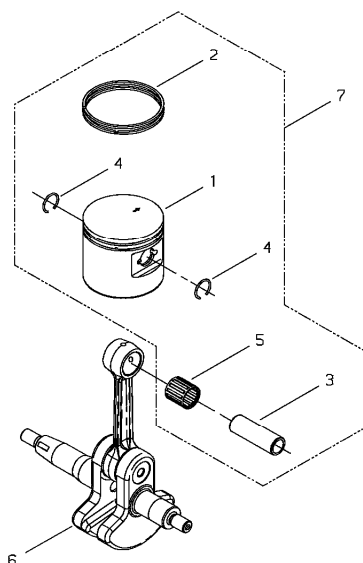

shindaiwa[®]

PARTS CATALOG

**BLOWER
EB802 EPA2**

EB802 EPA2

1. CYLINDER

KEY	LV	PART NUMBER	Q'TY	DESCRIPTION	REMARKS	NOTE1	NOTE2
1		68242-12011	1	CYLINDER ASSY			
2		68242-12121	1	GASKET			
3		01020-06250	4	BOLT		M6x25	
4		68242-12210	1	INSULATOR			
5		68242-12311	1	BAFFLE PLATE COMP			
6		68900-12220	2	GASKET			
7		11022-05305	4	BOLT M5*30		M5x30	
8		68242-12330	1	CYLINDER COVER			
9		11024-04120	2	BOLT SPW		M4x12	

2. MUFFLER

KEY	LV	PART NUMBER	Q'TY	DESCRIPTION	REMARKS	NOTE1	NOTE2
1		68242-15010	1	MUFFLER ASSY			
2	•	68242-15130	1	SCREEN			
3	•	68242-15140	1	TAIL PIPE			
4	•	68242-15160	1	TAIL PLATE			
5	•	11206-04120	2	SCREW PM SPW		M4x12	
6		68242-15211	1	GASKET			
7	•	68242-15320	2	GASKET			
8		01020-06200	4	BOLT		M6x20	

3. CRANKCASE, ENGINE COVER

KEY	LV	PART NUMBER	Q'TY	DESCRIPTION	REMARKS	NOTE1	NOTE2
1		68242-21012	1	CRANKCASE,S COMP			
2	•	02030-06302	1	BALL BEARING 6302 C3		6302 C3	
3	•	12310-12000	1	OIL SEAL		15x25x7	
4		68242-21021	1	CRANKCASE,M COMP			
5	•	02030-06303	1	BEARING		6303 C3	
6	•	12310-12000	1	OIL SEAL		15x25x7	
7	•	12492-40080	2	ROLLER		E4X8F6 C3	
8		01020-05300	4	BOLT		M5x30	
9		11060-06400	6	BOLT ADHESIVE		M6x40	
10		68900-21311	1	IGNITION COIL COVER			
11		11024-04200	1	BOLT SW		M4x20	
12		68242-31011	1	ENGINE COVER COMP			
13	•	68242-31111	1	ENGINE COVER			
14	•	68900-31311	1	GROMMET			
15	•	02427-40085	1	PIN		4x8	
16	•	68242-31311	1	PLATE			
17		11024-05160	5	BOLT PM SPW		M5x16	
18		14395-09100	1	LEAD WIRE			
19		19402-00205	1	LABEL CAUTION			

4. PISTON, CRANKSHAFT

KEY	LV	PART NUMBER	Q'TY	DESCRIPTION	REMARKS	NOTE1	NOTE2
1	•	68242-41111	1	PISTON			
2	•	68242-41120	2	PISTON RING			
3	•	22169-41220	1	PISTON PIN			
4	•	22155-41230	2	SNAP RING			
5	•	22155-41281	1	BEARING SE			
6		68242-42011	1	CRANKSHAFT			
7		68242-98320	1	PISTON SET			