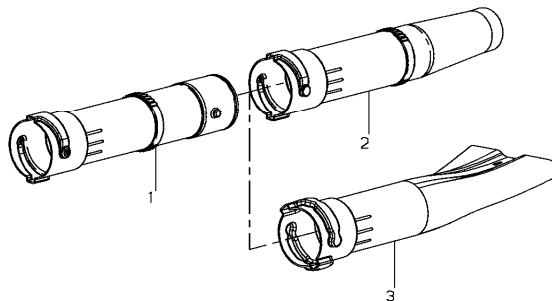

7. PIPE

KEY	LV	PART NUMBER	Q'TY	DESCRIPTION	REMARKS	NOTE1	NOTE2
1		68912-63110	1	PIPE			
2		68912-63120	1	NOZZLE			
3		68906-63121	1	NOZZLE