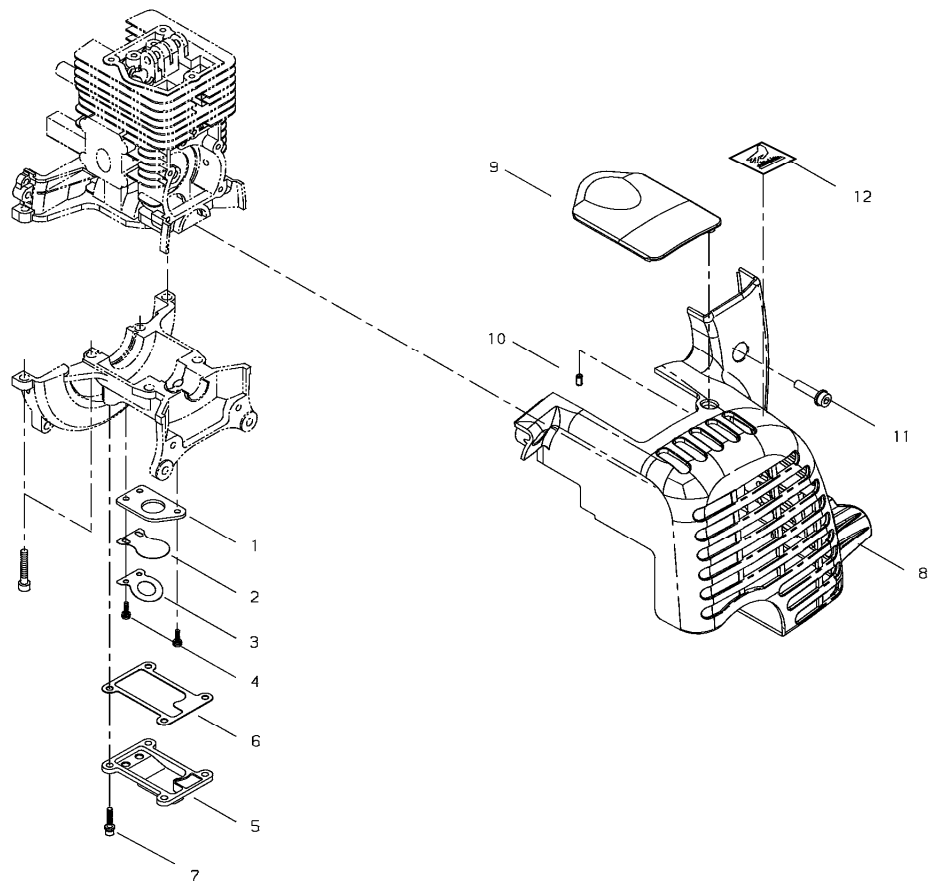

3. ENGINE COVER

KEY	LV	PART NUMBER	Q'TY	DESCRIPTION	REMARKS	NOTE1	NOTE2
1		62901-21320	1	INSULATOR			
2		72320-83121	1	VALVE			
3		72320-83132	1	STOPPER			
4		01211-03100	3	SCREW-SW	M3*10		
5		62901-21120	1	COVER			
6		62901-21130	1	GASKET			
7		11022-04140	4	BOLT-SPW	M4-14	M4x14	
8		68902-31112	1	ENGINE COVER			
9		68900-31311	1	GROMMET			
10		02427-40085	1	PIN		4x8	
11		70140-31480	3	BOLT PC		M5x20	
12		19402-00205	1	LABEL CAUTION