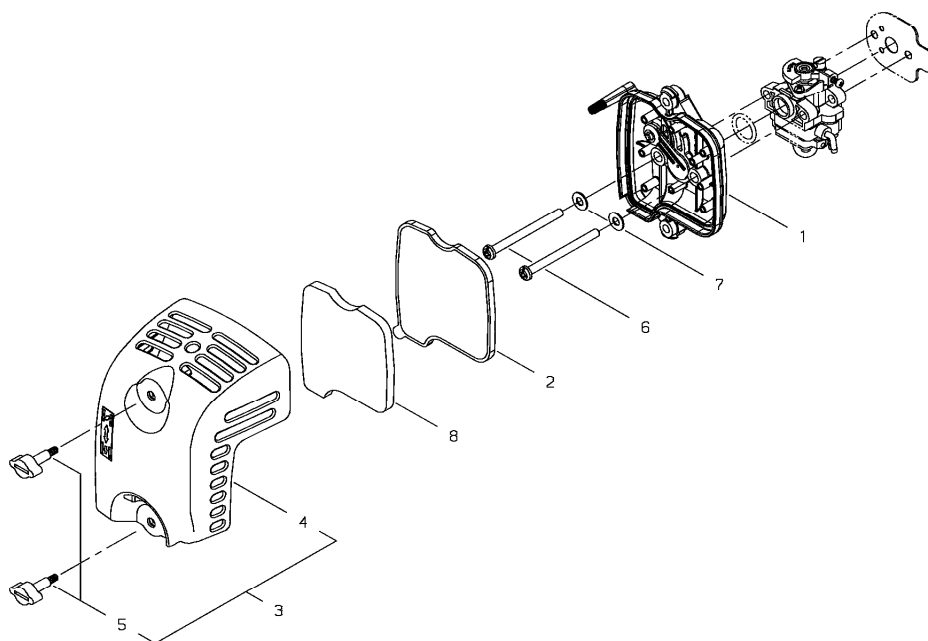

11. AIR CLEANER

KEY	LV	PART NUMBER	Q'TY	DESCRIPTION	REMARKS	NOTE1	NOTE2
1		68902-82011	1	CLEANER BODY ASSY			
2		62908-82120	1	FILTER			
3		62908-82030	1	CLEANER COVER ASSY			
4	•	62908-82130	1	CLEANER COVER			
5	•	62901-82330	2	KNOB			
6		11203-05605	2	SCREW,PM		M5x60	
7		01613-05080	2	WASHER			
8		62908-82310	1	PREFILTER