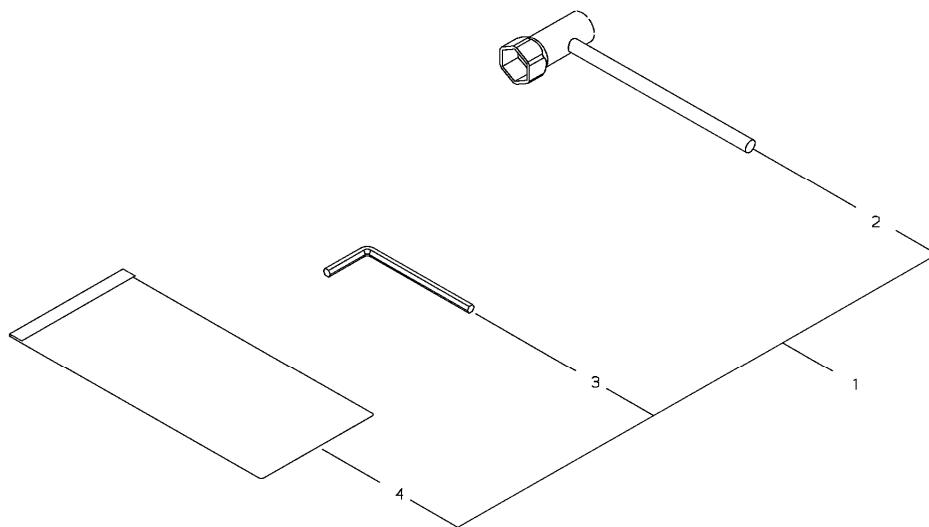

14. TOOL

KEY	LV	PART NUMBER	Q'TY	DESCRIPTION	REMARKS	NOTE1	NOTE2
1		68902-92310	1	TOOL SET			
2	•	68902-92320	1	PLUG WRENCH			
3	•	09026-04001	1	HEXA WRENCH	4MM M5㉿	4mm (M5)	
4	•	19639-01400	1	BAG,PACKING	140*200*T0.08