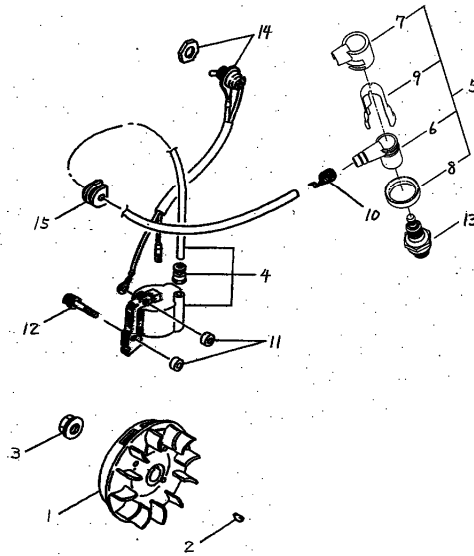

5. MAGNETO

KEY	LV	PART NUMBER	Q'TY	DESCRIPTION	REMARKS	NOTE1	NOTE2
1		72933-71200	1	ROTOR			
2		02403-03100	1	KEY	3*10		
3		20035-71220	1	NUT			
4		72933-71600	1	COIL ASSY			
5		70223-72200	1	PLUG CAP COMP			
6		20010-72221	1	PLUG CAP			
7		20000-72241	1	PLUG CAP COVER			
8		20000-72250	1	COVER BAND			
9		70180-72260	1	SHIELD			
10		20000-72230	1	SPRING SPARK PLUG			
11		70030-71620	2	INSULATOR			
12		11024-04261	2	BOLT			
13		13000-13406	1	SPARK PLUG BMR6A		BMR6A	
14		72933-74110	1	SWITCH			
15		20011-72110	1	GROMMET