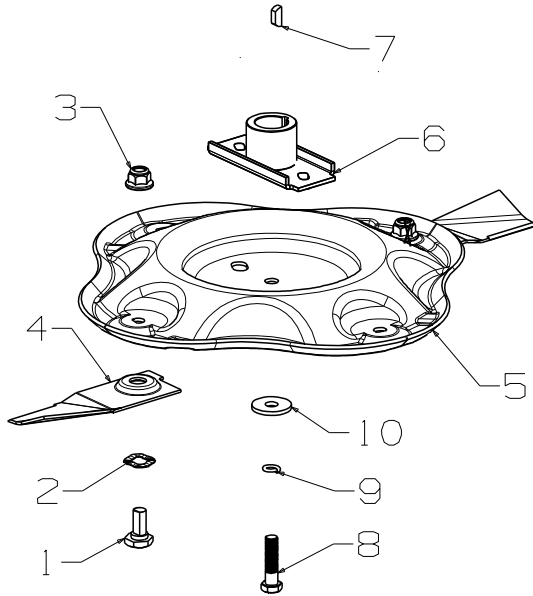

Powered by:
600 AL SP Combo : B & S 675

MORRISON

Issue A.0
Dec 2013 BH
REF # 778993/S

485mm Disc Blade

Item	Part	Description	Qty
	783529	Blade Quick Cut, 2 per Incl items 1,2,3 and 4	1
1	*581707	Bolt-Blade	2
2	*580693	Washer, Wavy 13.4 x 24.2	2
3	*503672	Nut, Flange Nyloc M10	2
4	*983529	Blade, Quick Cut - 485mm	2
5	583314	Disc Blade Contoured	1
6	031640	Driver Assy-Blade - 25mm	1
7	503363	Key, Woodruff - 5/8"x3/16"x1/4"	1
8	503543	Bolt; Hex NF 3/8x1.5 NYG8	1
9	500204	Washer, Spring 3/8"	1
10	503855	Washer, Flat 9.75 x 30 x 4.0	1

Catcher Assembly Aero - 773767

Item	Part	Description	Qty
1	573373	Catcher, Top 19/21"	1
2	573370	Catcher, Top Insert	1
3	573762	Catcher, Bottom 19/21"	1
4	573841	Catcher, Frame 19/21"	1
5	503834	Screw, S/T M4x10	2
6	501024	Washer- Spg 4	2
7	503593	Washer, Flat 4 x 8 x 1.0	2
8	503875	Nut, M4 Hex Nyloc	2
9	501023	Screw, S/T M4x20	2