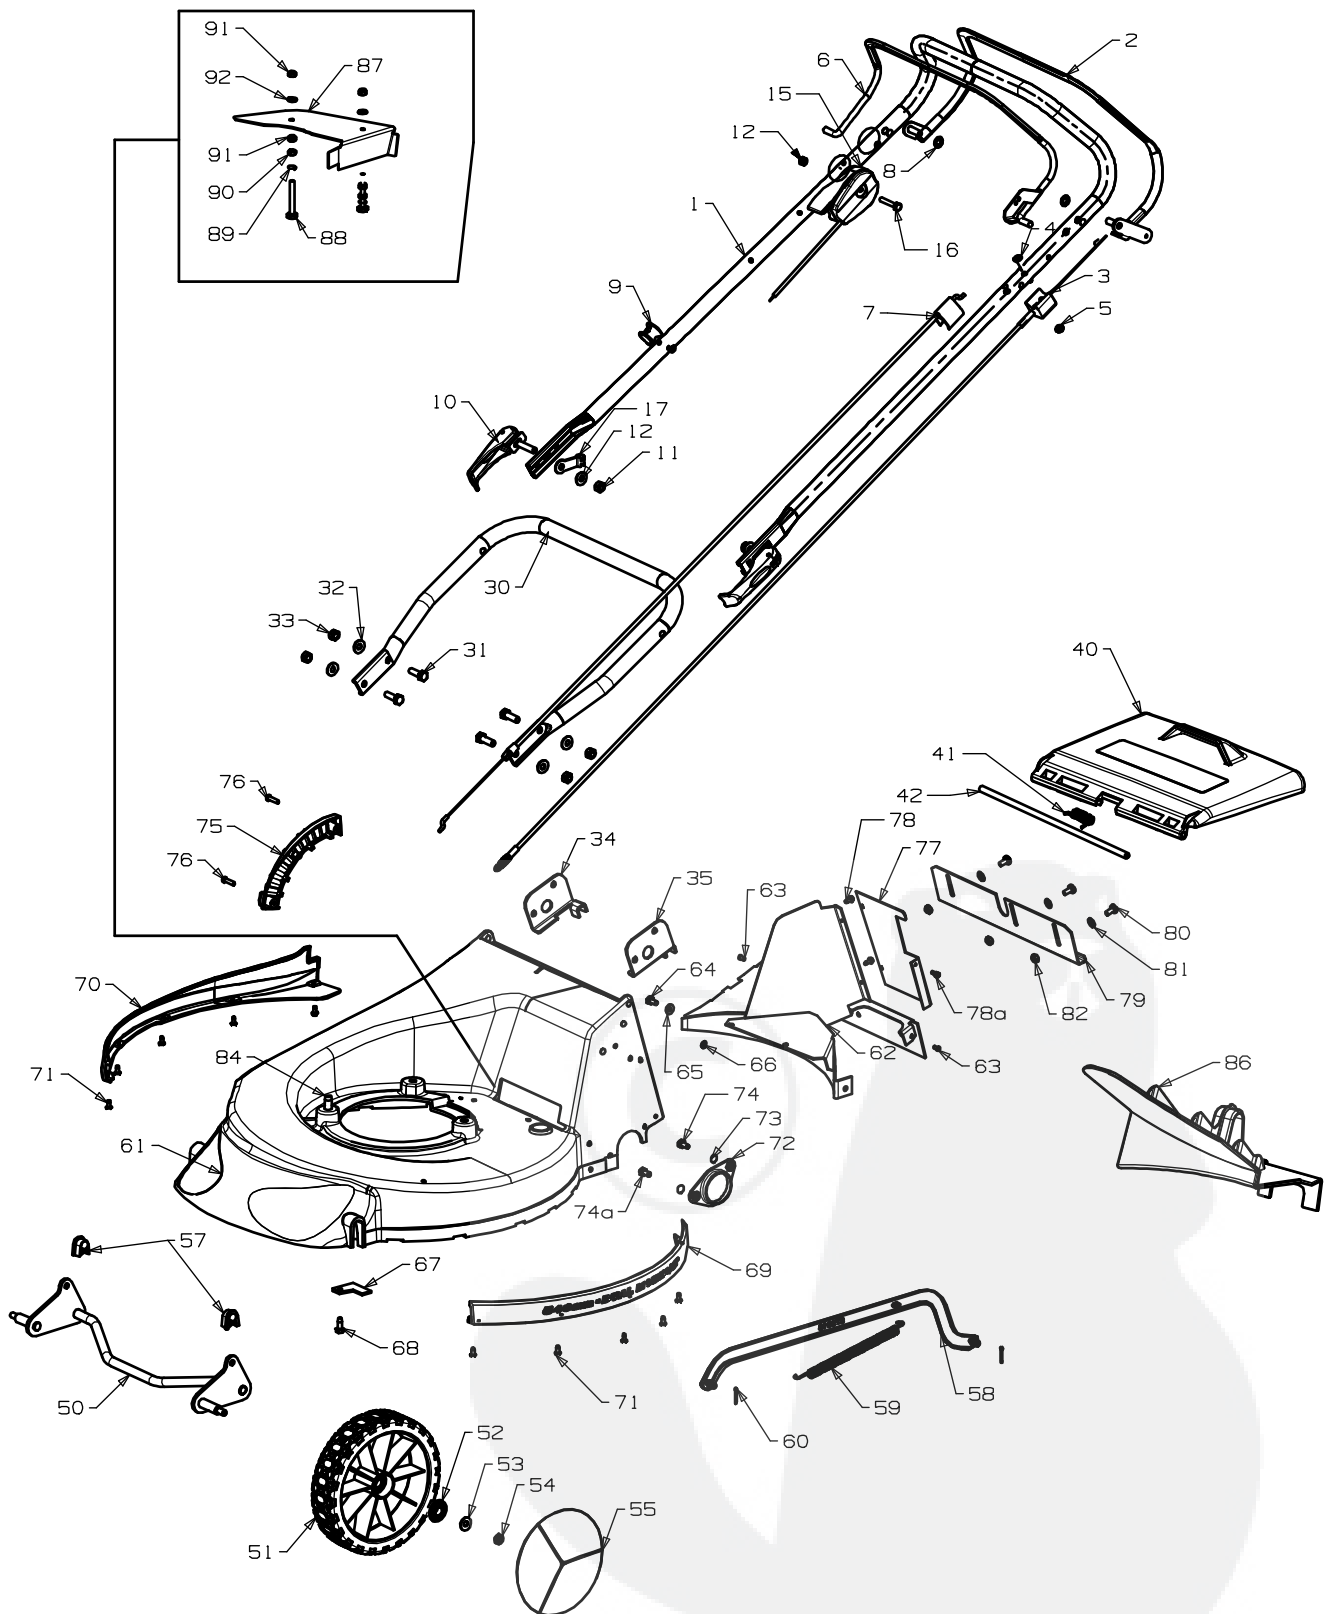

MORRISON

Issue A.0
Dec 2013 BH
REF # 778993/S

Powered by:
600 AL SP Combo : B & S 675

MORRISON

Issue A.0
Dec 2013 BH
REF # 778993/S

Item No	Part No	Description	Qty	Item No	Part No	Description	Qty
1	781265	Handle-& Sleeve, BLK	1	61	769708	Housing Assy- AliT19" SP	1
2	982161	Bail Arm Assy, SP	1			incl items 62 - 71	
3	582235	Cable-Clutch, ThumbWheel G/box	1	62	571062	*Tunnel Assy- 19" SP	1
4	503604	Screw, Set M6 x 45	1	63	503660	*Rivet- Pop 4.8x9.0	2
5	501764	Nut, Nyloc M6	1	64	501702	*Screw, Set M6x16 Hex	2
6	981740	Bail Arm Assy, OPC Flatnd	1	65	501703	*Washer, Flt 6x14x1.2	2
7	581656	Cable- Engine, OPC Push On	1	66	501764	*Nut, M6 Nyloc Hex	2
8	501365	Clip-Starlock, 5/16"	2	67	983315	*Plate Retainer, Axle 19"	2
9	703856	Comfort Start Kit	1	68	501599	*Screw, S/T 1/4"x5/8" Hex	2
10	779755	Cam Lock Assy	2	69	579053	*Skirt- Side, LH	1
11	501606	Washer, Flat 8x19x1.6	2	70	579052	*Skirt- Side, RH	1
12	501764	Nut M6 Nylock	3	71	503834	Screw, S/T M4x10 WshrHex	10
15	783466	Throttle-CTL,VE/NCH	1	72	581178	Retainer-Axle, Rear, 600 SP	2
16	501815	Screw, Set M6x35	1	73	500201	Washer, Spring 6	4
17	581527	Retainer Clutch Cable	1	74	501702	Screw, Set M6x16 Hex	3
		__==__		74a	501959	Screw, Set M6x12	1
30	973125	Handle-Lower, "U", 19" Wide	1	75	969243	Quadrant- Height Selector,	1
31	501598	Screw, Set M8x25 Hex	4	76	503964	Rivet- Pop 4.8x18	2
32	501606	Washer, Flat 8x19x1.6	4	77	573577	Tunnel- Gbox Cover 19" AL Aero	1
33	501793	Nut, Nyloc M8	4	78	503630	Screw, S/T 10x0.4	2
34	573438	Bracket- RH, 19/21" AL Aero	1	78a	503489	Screw, Set M5x16 Tap/C	1
35	573437	Bracket- LH, 19/21" AL Aero	1	79	571048	Hook-Aero Catcher 19-21"	1
		__==__		80	503591	Screw, Pan M6x12	3
40	579056	Flap Mower 19"/21"	1	81	501703	Washer, Flt 6x14x1.2	3
41	583343	Spring Flap 19/21"	1	82	501764	Nut, Nyloc M6	3
42	583312	Wire-Flap Pivot 325x8	1	84	583104	Screw, S/T 3/ 8" x 1-5/8" UNC	3
		__==__		86	573116	Insert- Mulching, 19" AL SP	1
50	983305	Axle-Front, 200mm	1	87	969533	Cover- Belt, MSV SP	1
51	580791	Wheel Assy-200mm BB MK6	2	88	580160	Screw, Set M6x50 Hex	2
		incl item 52		89	500201	Washer, Spg 6	2
52	551212	*Bearing- Wheel	4	90	501682	Nut, M6 Hex	2
53	501606	Washer, Flat 8 x 19 x 1.6	2	91	501764	Nut, Nyloc M6	4
54	503831	Nut- Nyloc, M8	2	92	501703	Washer, Flt 6x14x1.2	2
55	580794	Hub Cap, Button Mag	2			NOT ILLUSTRATED	
57	580030	Bush-Pivot, Front Axle	2	580778		Stop-Rope	1
58	573813	Rod Assy-Connecting, 19"	1	569160		Owners Manual	1
59	580621	Spring-Counter Balance	1	569730		Nameplate, Gel Morrison Decal	1
60	501056	Pin, Cotter 2.3Dx16	2				
		__==__					