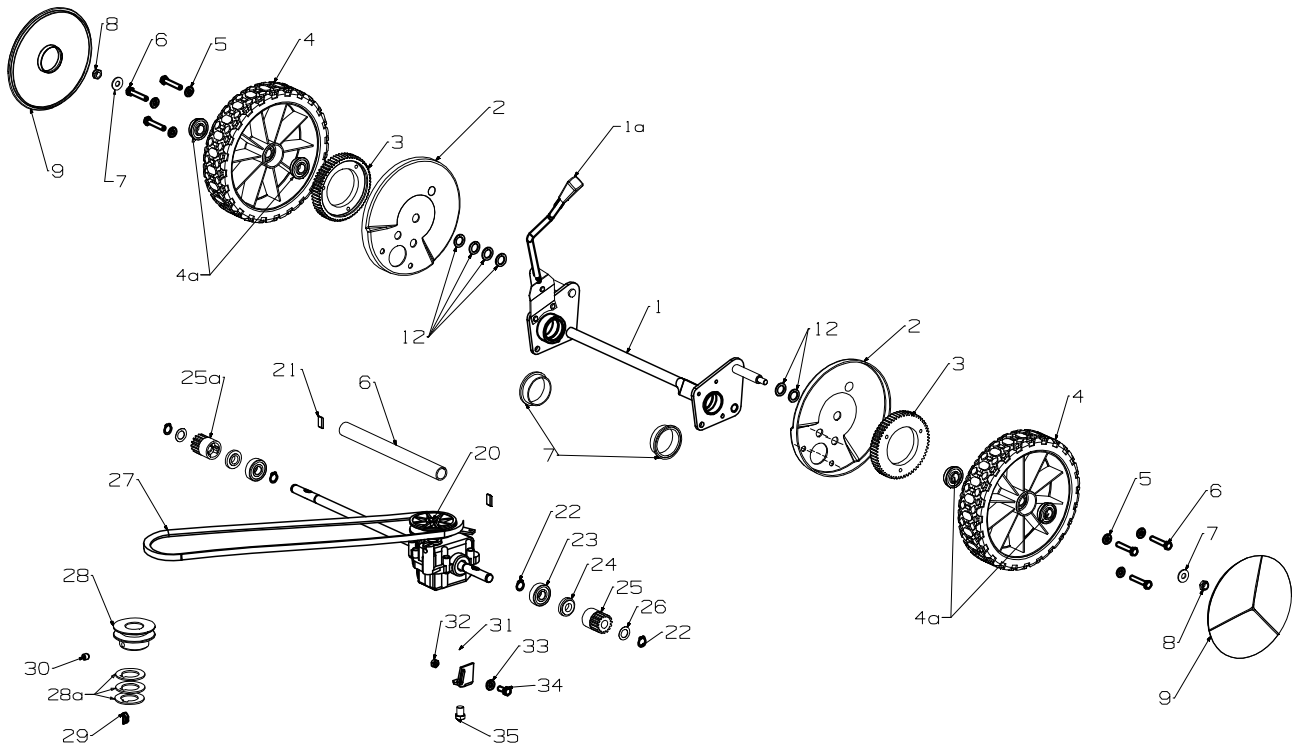

Powered by:
600 AL SP Combo : B & S 675

MORRISON

Issue A.0
Dec 2013 BH
REF # 778993/S

Item No	Part No	Description	Qty	Item No	Part No	Description	Qty
1	773417	Axle Assy, Rear Comp 19" SP	1	28	573554	Pulley-Engine, 25Bx68Dx28.5H	1
1a	580056	Grip, Height Lever	1	28a	569552	Spacer Pulley eng, 25x42x2	3
2	579426	Dust, Cover RH + LH	2	29	503363	Key, W/ruff 5/8"x3/16"x1/4"	1
3	569180	Gear-Driving, 45 Teeth	2	30	503386	Screw, Grub M8x8	1
4	580792	Wheel Assy- 220mm BB MK6 SP	2	31	573593	Mount, Gearbox 19" SP	1
4a	551212	Bearing Ball	4	32	503973	Nut, M6 Hex Nyloc Flange	1
5	501703	Washer, Flat 6x14x1.2	6	33	501703	Washer, Flat 6x14x1.2	1
6	501815	Screw, Set M6x35	6	34	501702	Screw, Set M6x16 Hex	1
7	501606	Washer, Flat 8x19x1.6	2	35	501863	Screw, Set M8x12	1
8	503831	Nut, M8 Nyloc 6 Thck	2			==	
9	580794	Hub Cap, 220mm DIA MK6	2				
10	580091	Bush- Pivot, Rear Axle	2				
11	583563	Sleeve, Rear Axle MSV SP	1				
12	503301	Washer, Flat 1/2x3/4x18G	6				
		==					
20	583487	Gear Box, Single Speed S19	1				
21	581092	Pawl, Pinion 950 SP	2				
22	503759	Circlip, 12 EXT DIN 471	4				
23	501213	Bearing, 12x32x10 6201 2RS	2				
24	581093	Cap, Pinion 950 SP Plastic	2				
25	569178	Pinion, LH 12 Teeth	1				
25a	569179	Pinion, RH 12 Teeth	1				
26	503102	Washer, Flat 12x20x0.4	2				
27	573884	Belt- V HC Vextra XPZ 762 Gates	1