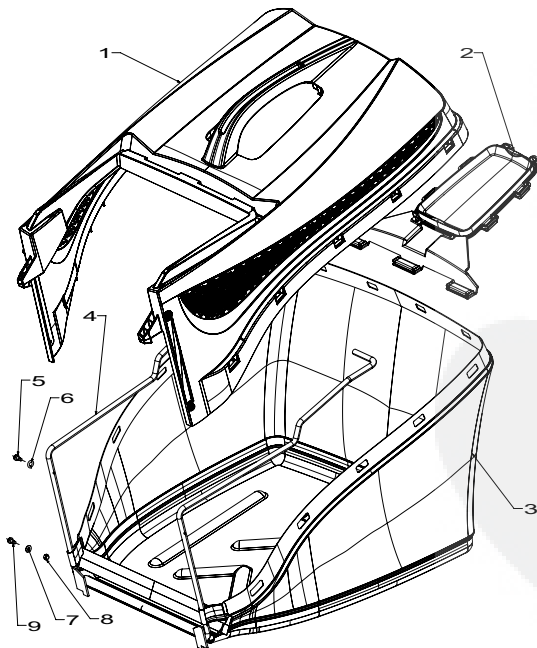

Powered by:
600 AL SP Combo : B & S 675

MORRISON

Issue A.0
Dec 2013 BH
REF # 778993/S

485mm Disc Blade

Item	Part	Description	Qty
	783529	Blade Quick Cut, 2 per Incl items 1,2,3 and 4	1
1	*581707	Bolt-Blade	2
2	*580693	Washer, Wavy 13.4 x 24.2	2
3	*503672	Nut, Flange Nyloc M10	2
4	*983529	Blade, Quick Cut - 485mm	2
5	583314	Disc Blade Contoured	1
6	031640	Driver Assy-Blade - 25mm	1
7	503363	Key, Woodruff - 5/8"x3/16"x1/4"	1
8	503543	Bolt; Hex NF 3/8x1.5 NYG8	1
9	500204	Washer, Spring 3/8"	1
10	503855	Washer, Flat 9.75 x 30 x 4.0	1

Catcher Assembly Aero - 773767

Item	Part	Description	Qty
1	573373	Catcher, Top 19/21"	1
2	573370	Catcher, Top Insert	1
3	573762	Catcher, Bottom 19/21"	1
4	573841	Catcher, Frame 19/21"	1
5	503834	Screw, S/T M4x10	2
6	501024	Washer- Spg 4	2
7	503593	Washer, Flat 4 x 8 x 1.0	2
8	503875	Nut, M4 Hex Nyloc	2
9	501023	Screw, S/T M4x20	2