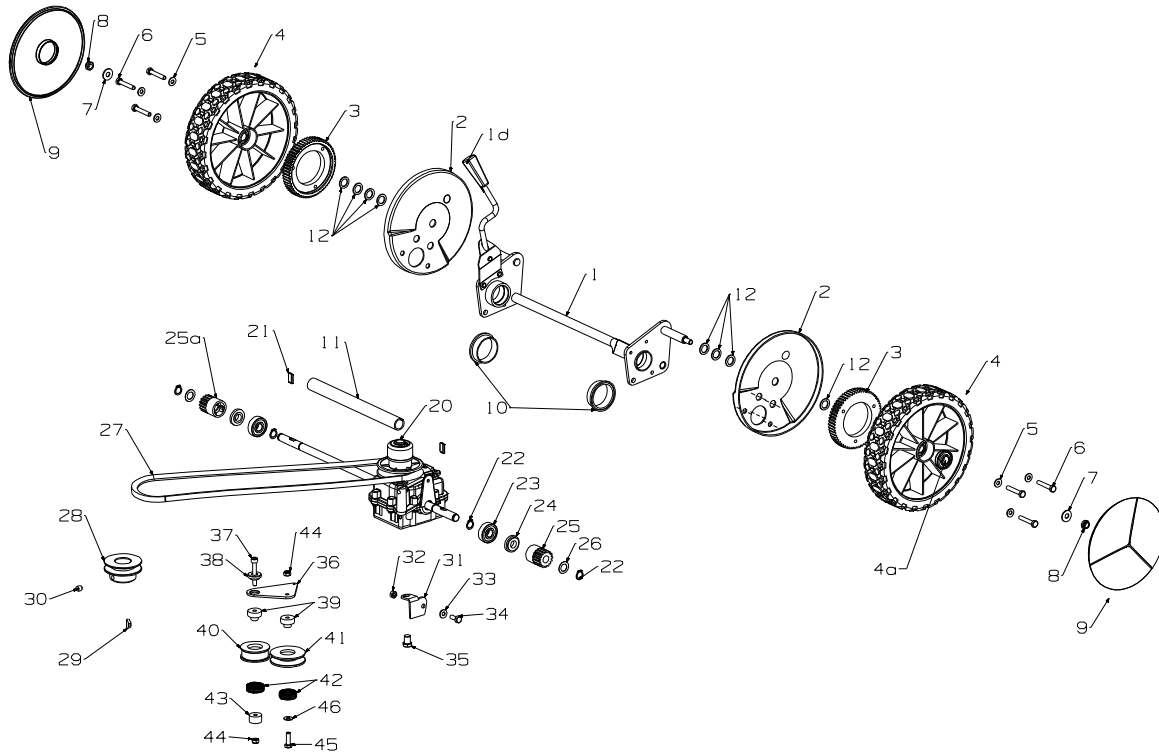

Powered by:
600 AL SPV Combo : B & S 675

MORRISON

Issue A
April 2013 BH
REF # 778921/S

Item No	Part No	Description	Qty	Item No	Part No	Description	Qty
1	773417	Axle Assy, Rear Drive	1	28	573887	Pulley-Engine, 25Bx60Dx30.5H	1
1d	580056	Grip Height Lever	1	29	503363	Key, W/ruff 5/8"x3/16"x1/4"	1
2	579426	Dust, Cover RH + LH	2	30	503386	Screw, Grub M8x8	1
3	569180	Gear-Driving, 45 Teeth	2	31	569745	Mount, Gearbox 19" SPV	1
4	580792	Wheel Assy- 220mm BB MK6 SP	2	32	503973	Nut, M6 Hex Nyloc Flange	1
4a	551212	Bearing Ball	4	33	501703	Washer, Flat 6x14x1.2	1
5	501703	Washer, Flat 6x14x1.2	6	34	501702	Screw, Set M6x16 Hex	1
6	501815	Screw, Set M6x35	6	35	501863	Screw, Set M8x12	1
7	501606	Washer, Flat 8x19x1.6	2	36	573815	Plate Carrier 20" SPV Ali	1
8	503831	Nut, M8 Nyloc 6 Thck	2	37	503961	Screw, Allen Cap M6x40	1
9	580794	Hub Cap, 220mm DIA MK6	2	38	573385	Spacer, Top SPV Drive	1
10	580091	Bush- Pivot, Rear Axle	2	39	573381	Spacer, SPV Drive	2
11	583563	Sleeve, Rear Axle MSV SP	1	40	573382	Pulley, Flat Idler SPV	1
12	503301	Washer, Flat 1/2x3/4x18G	8	41	573383	Pulley, Vee Idler SPV	1
		==		42	503901	Bearing, 12x28x8 6001 2RSH	2
20	573184	Gear Box, Variable Speed S19	1	43	573384	Spacer, Bottom SPV Drive 19"	1
21	581092	Pawl, Pinion 950 SP	2	44	501764	Nut, M6 Nyloc 6 Thck	2
22	503759	Circlip, 12 EXT DIN 471	4	45	501963	Screw, Set M6x25	1
23	501213	Bearing, 12x32x10 6201 2RS	2	46	501703	Washer, Flat 6x14x1.2	1
24	581093	Cap, Pinion 950 SP Plastic	2			==	
25	569178	Pinion, LH 12 Teeth	1				
25a	569179	Pinion, RH 12 Teeth	1				
26	503102	Washer, Flat 12x20x0.4	2				
27	573810	Belt- V No. 6731 3L-787 Gates	1