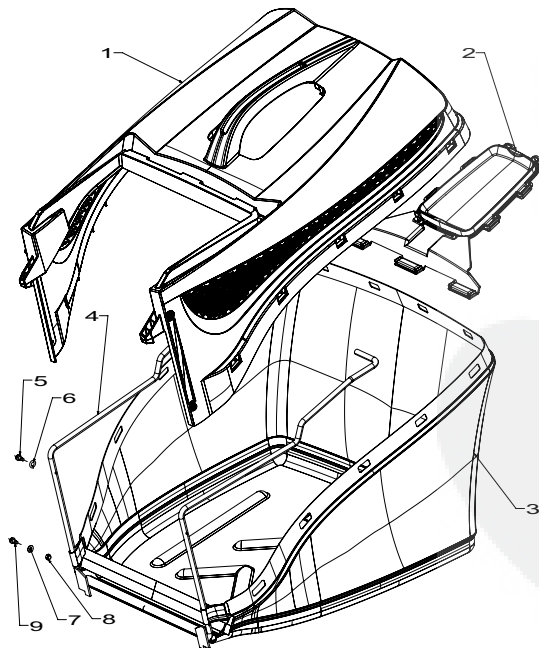

Powered by:
600 AL SPV Combo : B & S 675

MORRISON

Issue A
April 2013 BH
REF # 778921/S

485mm Quick Cut Blade

Item	Part	Description	Qty
	783529	Blade Quick Cut, 2 per Incl items 1,2,3 and 4	1
1	*581707	Bolt-Blade	4
2	*580693	Washer, Wavy 13.4 x 24.2	4
3	*503672	Nut, Flange Nyloc M10	4
4	*983529	Blade, Quick Cut - 485mm	4
5	583314	Disc Blade Contoured	1
6	569735	Driver Assy-Blade - 25x44	1
7	503363	Key, Woodruff - 5/8"x3/16"x1/4"	1
8	503543	Bolt; Hex NF 3/8x1.5 NYG8	1
9	500204	Washer, Spring 3/8"	1
10	503855	Washer, Flat 9.75 x 30 x 4.0	1
11	583542	Spacer-Base 10.5 x 22 x 6	2

Catcher Assembly Aero - 773767

Item	Part	Description	Qty
1	573373	Catcher, Top 19/21"	1
2	573370	Catcher, Top Insert	1
3	573762	Catcher, Bottom 19/21"	1
4	573841	Catcher, Frame 19/21"	1
5	503834	Screw, S/T M4x10	2
6	501024	Washer- Spg 4	2
7	503593	Washer, Flat 4 x 8 x 1.0	2
8	503875	Nut, M4 Hex Nyloc	2
9	501023	Screw, S/T M4x20	2