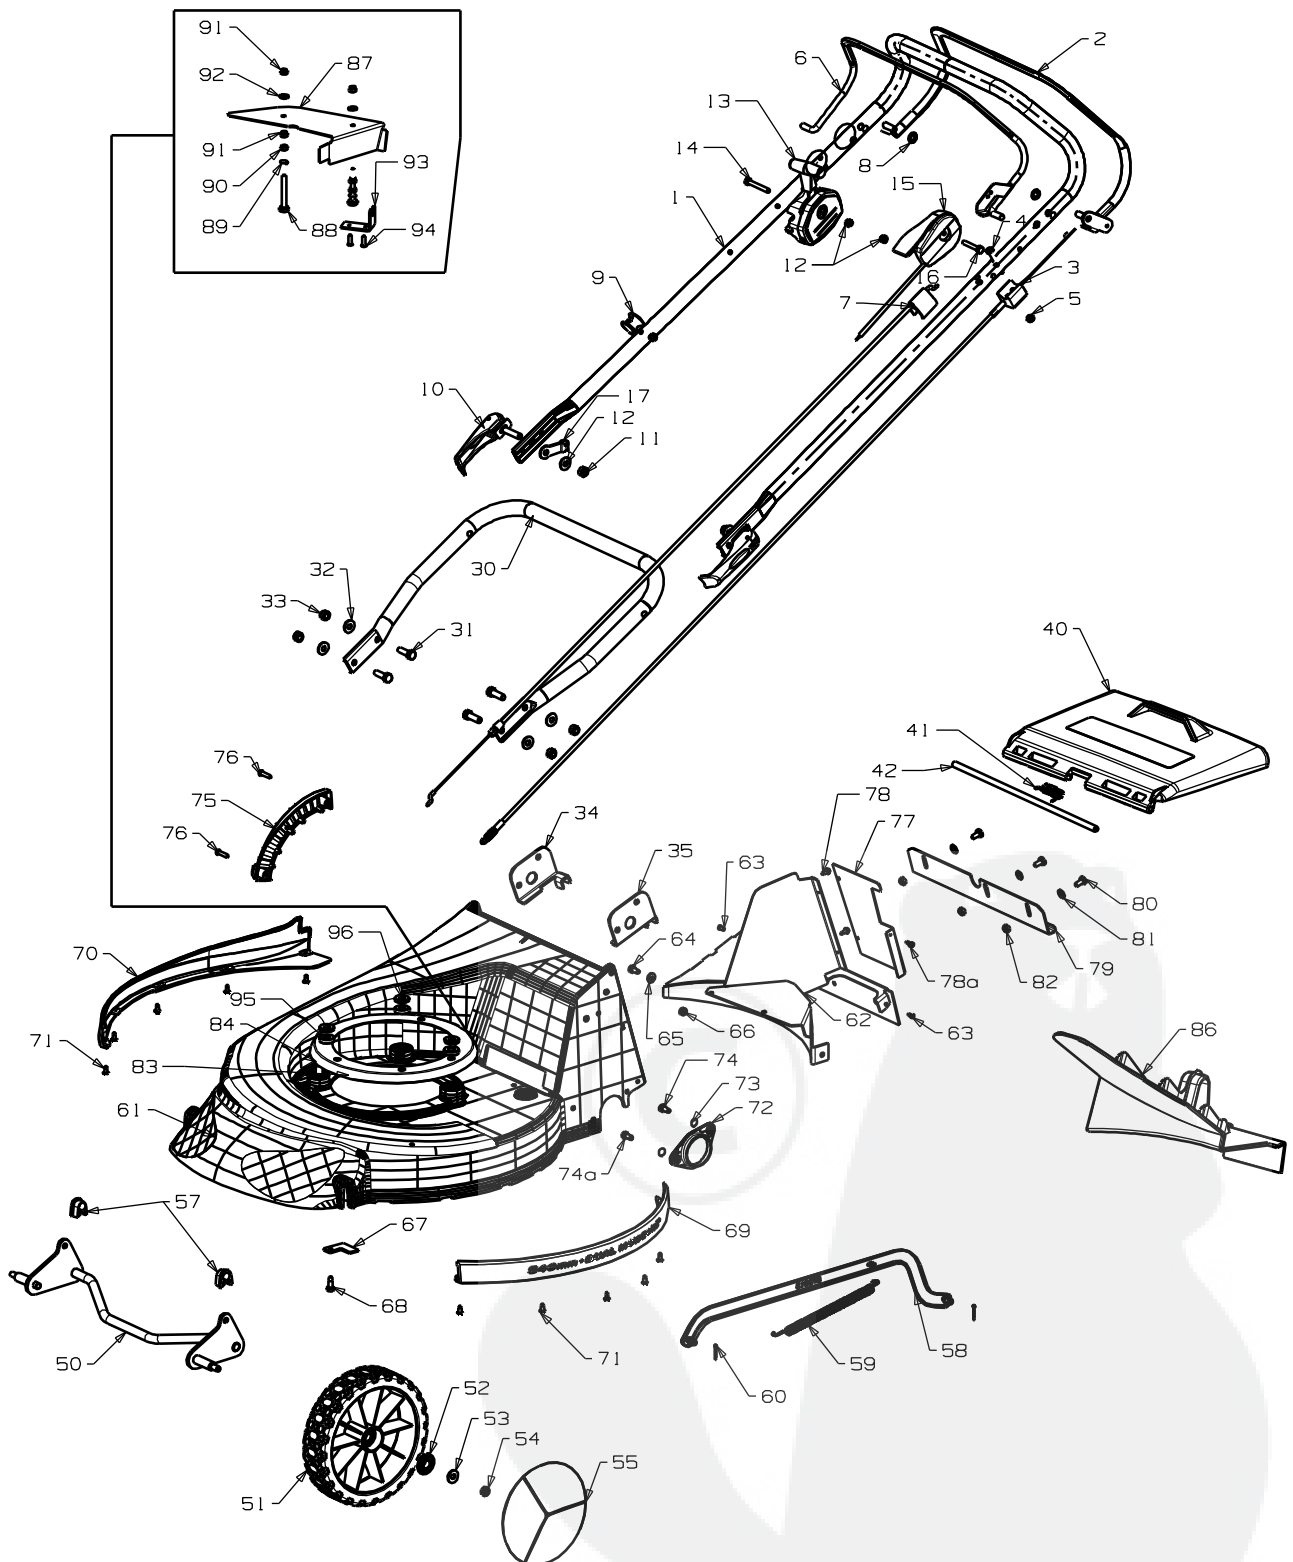

MORRISON

Issue A
April 2013 BH
REF # 778921/S

Powered by:
600 AL SPV Combo : B & S 675

MORRISON

Issue A
April 2013 BH
REF # 778921/S

Item No	Part No	Description	Qty	Item No	Part No	Description	Qty
1	781265	Handle-& Sleeve, BLK	1	61	769708	Housing Assy- AliT19" SP	1
2	982161	Bail Arm Assy, SP	1			incl items 62 - 71	
3	582235	Cable-Clutch, ThumbWheel G/box	1	62	571062	*Tunnel Assy- 19" SP	1
4	503604	Screw, Set M6 x 45	1	63	503200	*Rivet- Pop 4.8x13	2
5	501764	Nut, Nyloc M6	1	64	501702	*Screw, Set M6x16 Hex	2
6	981740	Bail Arm Assy, OPC Flatnd	1	65	501703	*Washer, Flt 6x14x1.2	2
7	581656	Cable- Engine, OPC Push On	1	66	501764	*Nut, M6 Nyloc Hex	2
8	501365	Clip-Starlock, 5/16"	2	67	983315	*Plate Retainer, Axle 19"	2
9	703856	Comfort Start Kit	1	68	501599	*Screw, S/T 1/4"x5/8" Hex	2
10	779755	Cam Lock Assy	2	69	579053	*Skirt- Side, LH	1
11	501606	Washer, Flat 8x19x1.6	2	70	579052	*Skirt- Side, RH	1
12	501764	Nut M6 Nylock	4	71	503834	Screw, S/T M4x10 WshrHex	10
13	767446	Control-Speed x 8 SPV	1	72	581178	Retainer-Axle, Rear, 600 SP	2
14	503508	Screw, Set M6x45	1	73	500201	Washer, Spring 6	4
15	783466	Throttle-CTL, VE/NCH	1	74	501702	Screw, Set M6x16 Hex	3
16	501815	Screw, Set M6x35	1	74a	501959	Screw, Set M6x12	1
17	581527	Retainer Clutch Cable	1	75	969243	Quadrant- Height Selector,	1
		__==__		76	503964	Rivet- Pop 4.8x18	2
30	973125	Handle-Lower, "U", 19" Wide	1	77	573577	Tunnel- Gbox Cover 19" AL Aero	1
31	501598	Screw, Set M8x25 Hex	4	78	503630	Screw, S/T 10x0.4	2
32	501606	Washer, Flat 8x19x1.6	4	78a	503489	Screw, Set M5x16 Tap/C	1
33	501793	Nut, Nyloc M8	4	79	571048	Hook-Aero Catcher 19-21"	1
34	573438	Bracket- RH, 19/21" AL Aero	1	80	503591	Screw, Pan M6x12	3
35	573437	Bracket- LH, 19/21" AL Aero	1	81	501703	Washer, Flt 6x14x1.2	3
		__==__		82	501764	Nut, Nyloc M6	3
40	579056	Flap Mower 19"/21"	1	83	569037	Ring, Safety Black	1
41	583343	Spring Flap 19/21"	1	84	583104	Screw, S/T 3/ 8" x 1-5/8" UNC	3
42	583312	Wire-Flap Pivot 325x8	1	86	573116	Insert- Mulching, 19" AL SP	1
		__==__		87	969533	Cover- Belt, MSV SP	1
50	983305	Axle-Front, 200mm	1	88	580160	Screw, Set M6x50 Hex	2
51	580791	Wheel Assy-200mm BB MK6	2	89	500201	Washer, Spg 6	2
		incl item 52		90	501682	Nut, M6 Hex	2
52	551212	*Bearing- Wheel	4	91	501764	Nut, Nyloc M6	4
53	501606	Washer, Flat 8 x 19 x 1.6	2	92	501703	Washer, Flt 6x14x1.2	2
54	503831	Nut- Nyloc, M8	2	93	573387	Bracket-Cable, SPV	1
55	580794	Hub Cap, Button Mag	2	94	503200	Rivet-Pop 4.8x12.7	2
57	580030	Bush-Pivot, Front Axle	2	95	583542	Spacer base 10.5x22x6.0	3
58	573813	Rod Assy-Connecting, 19"	1	96	573585	Spacer Blade Driver 22x4	3
59	580621	Spring-Counter Balance	1			NOT ILLUSTRATED	
60	501056	Pin, Cotter 2.3Dx16	2		580778	Stop-Rope	1
		__==__			569160	Owners Manual	1
					569730	Nameplate, Gel Morrison Decal	1