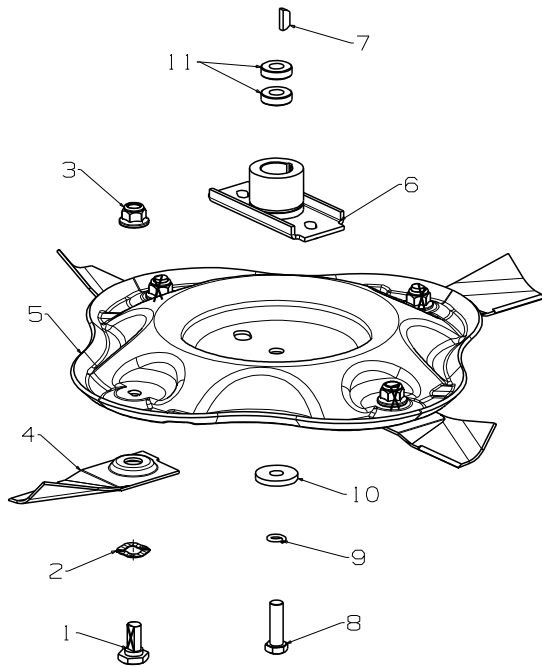

Powered by:
600 AL SPV Combo : B & S 675

MORRISON

Issue A
April 2013 BH
REF # 778921/S

485mm Quick Cut Blade

Item	Part	Description	Qty
	783529	Blade Quick Cut, 2 per Incl items 1,2,3 and 4	1
1	*581707	Bolt-Blade	4
2	*580693	Washer, Wavy 13.4 x 24.2	4
3	*503672	Nut, Flange Nyloc M10	4
4	*983529	Blade, Quick Cut - 485mm	4
5	583314	Disc Blade Contoured	1
6	569735	Driver Assy-Blade - 25x44	1
7	503363	Key, Woodruff - 5/8"x3/16"x1/4"	1
8	503543	Bolt; Hex NF 3/8x1.5 NYG8	1
9	500204	Washer, Spring 3/8"	1
10	503855	Washer, Flat 9.75 x 30 x 4.0	1
11	583542	Spacer-Base 10.5 x 22 x 6	2

Catcher Assembly Aero - 773767

Item	Part	Description	Qty
1	573373	Catcher, Top 19/21"	1
2	573370	Catcher, Top Insert	1
3	573762	Catcher, Bottom 19/21"	1
4	573841	Catcher, Frame 19/21"	1
5	503834	Screw, S/T M4x10	2
6	501024	Washer- Spg 4	2
7	503593	Washer, Flat 4 x 8 x 1.0	2
8	503875	Nut, M4 Hex Nyloc	2
9	501023	Screw, S/T M4x20	2