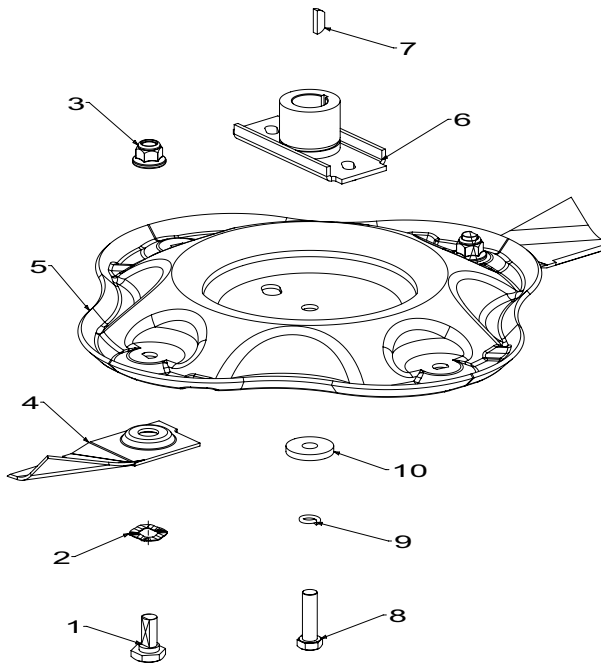

**Bold Text** = Assemblies  
**Bulleted Text** = Items included in Assemblies

When ordering PLEASE QUOTE PART NUMBER & Description, NOT Illustration No.  
Determine right or left hand side from standing in operating position (standing at handle)

## 515mm Blade Assembly

Item	Part No	Description	Qty
1	581707	Bolt-Blade	2
2	580693	Washer, Wavy 13.4 x 24.2	2
3	503672	Nut, Flange Nyloc M10	2
4	982379	Blade, 515mm	2
5	583314	Disc Blade Contoured	1
6	031640	Driver Assy-Blade - 25mm	1
7	503363	Key, Woodruff - 5/8" x 3/16" x 1/4"	1
8	581610	Screw, Set NF 3/8x1.25 NYG8	1
9	500204	Washer, Spring 3/8"	1
10	503855	Washer, Flat 9.75 x 30 x 4	1