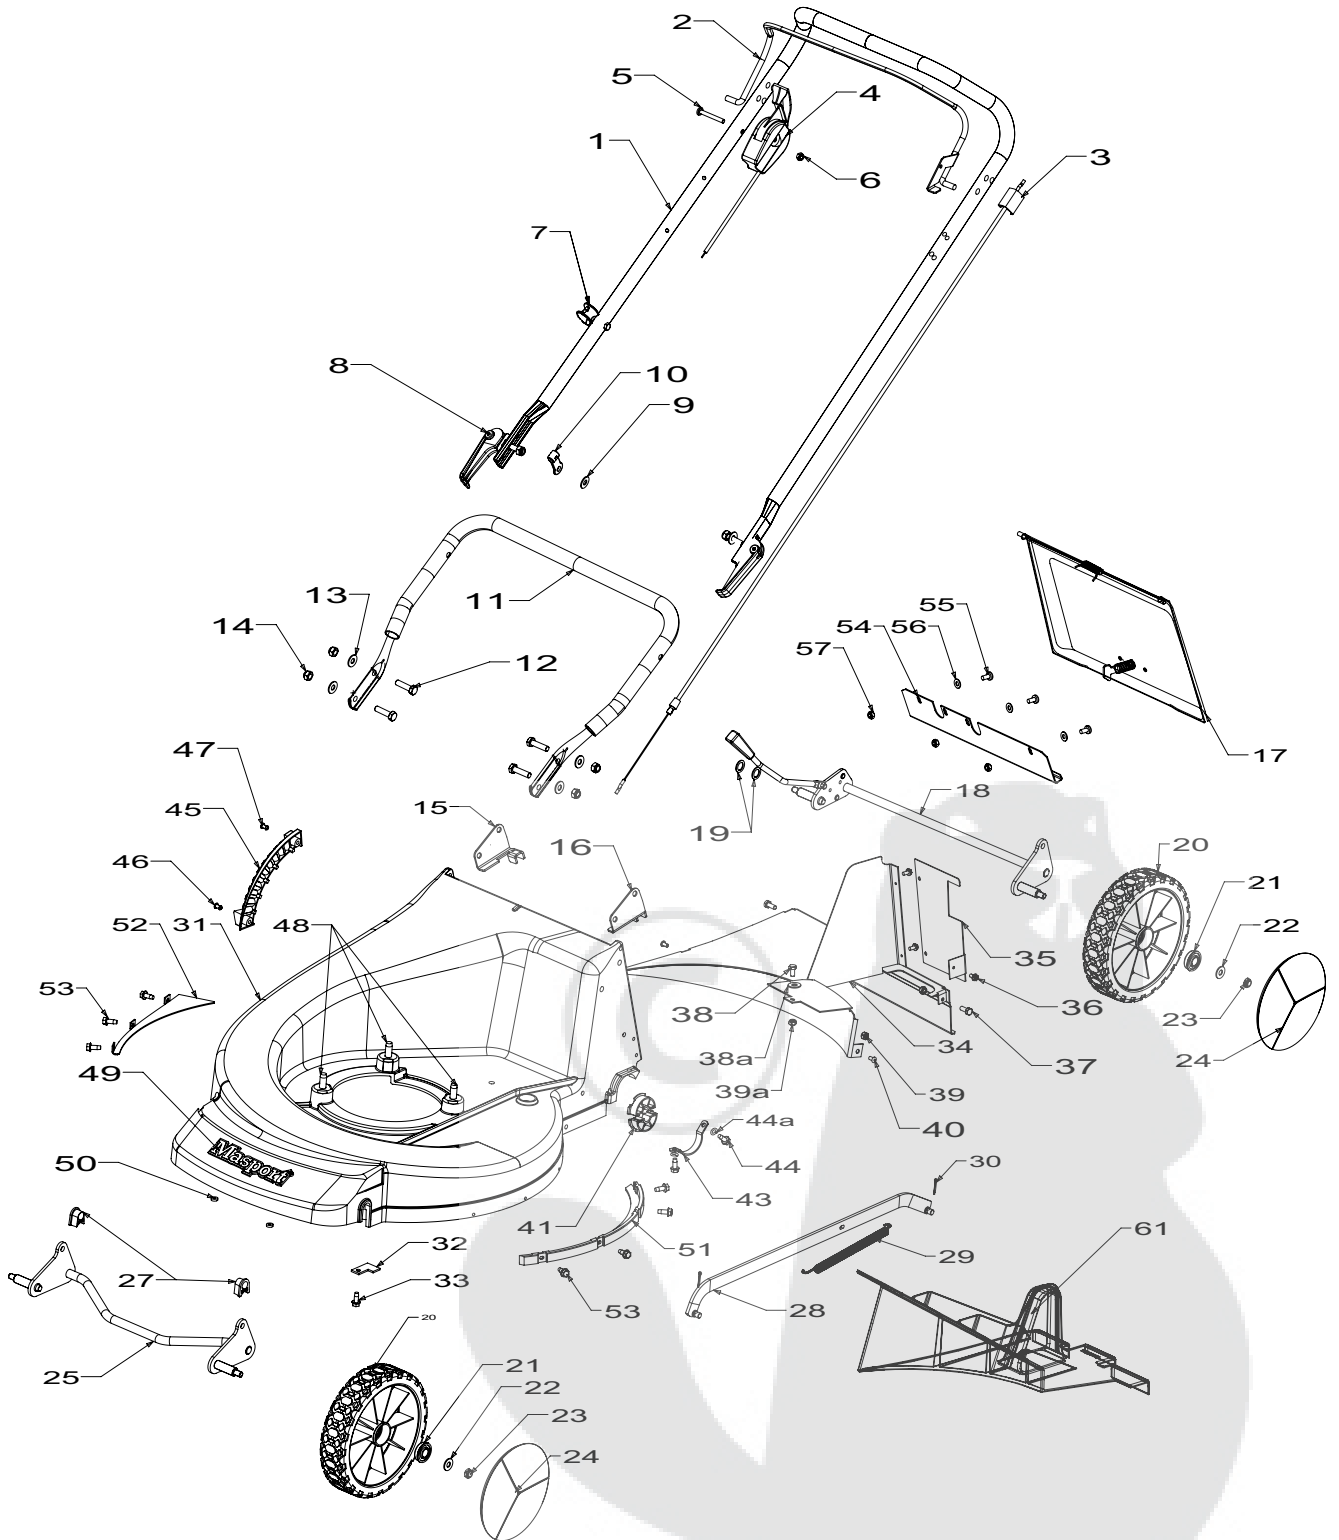

### SERIES 20 - OPC

	<u>Part number</u>	<u>Model</u>	<u>Engine</u>
MORRISON	469996	Novara 750 CO	B & S Series 675

Month and Year of First Manufacture - Feb 2011  
SERIAL NUMBER FROM - 7409950

Powered by:  
Novara 750 : B & S Series 675

# MORRISON

Issue B  
Sept 2011 BH  
REF # 769996S

When ordering PLEASE QUOTE PART NUMBER & Description, NOT Illustration No.  
Determine right or left hand side from standing in operating position (standing at handle)

## 515mm Blade Assembly

Item	Part No	Description	Qty
1	581707	Bolt-Blade	2
2	580693	Washer, Wavy 13.4 x 24.2	2
3	503672	Nut, Flange Nyloc M10	2
4	982379	Blade, 515mm	2
5	583314	Disc Blade Contoured	1
6	031640	Driver Assy-Blade - 25mm	1
7	503363	Key, Woodruff - 5/8" x 3/16" x 1/4"	1
8	581610	Screw, Set NF 3/8x1.25 NYG8	1
9	500204	Washer, Spring 3/8"	1
10	503855	Washer, Flat 9.75 x 30 x 4	1

## Catcher Assembly Aero - 773766

Item	Part No	Description	Qty
1	573369	Catcher, Top 18/20"	1
2	573370	Catcher, Top Insert	1
3	573761	Catcher, Bottom 18/20"	1
4	573372	Catcher, Frame 18/20"	1
5	503834	Screw, S/T M4x10	2
6	501024	Washer- Spg 4	2
7	503593	Washer, Flat 4 x 8 x 1.0	2
8	503875	Nut, M4 Hex Nyloc	2
9	501023	Screw, Set M4x20	2