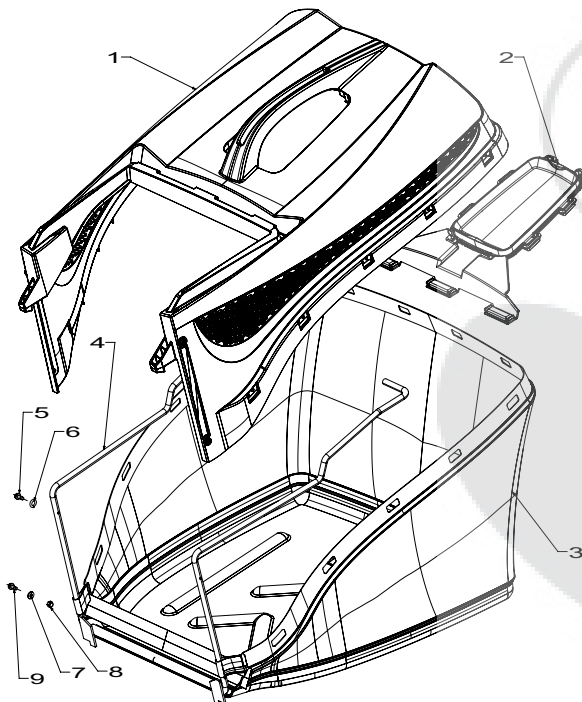

Catcher Assembly Aero - 773766

Item	Part No	Description	Qty
1	573369	Catcher, Top 18/20"	1
2	573370	Catcher, Top Insert	1
3	573761	Catcher, Bottom 18/20"	1
4	573372	Catcher, Frame 18/20"	1
5	503834	Screw, S/T M4x10	2
6	501024	Washer- Spg 4	2
7	503593	Washer, Flat 4 x 8 x 1.0	2
8	503875	Nut, M4 Hex Nyloc	2
9	501023	Screw, Set M4x20	2