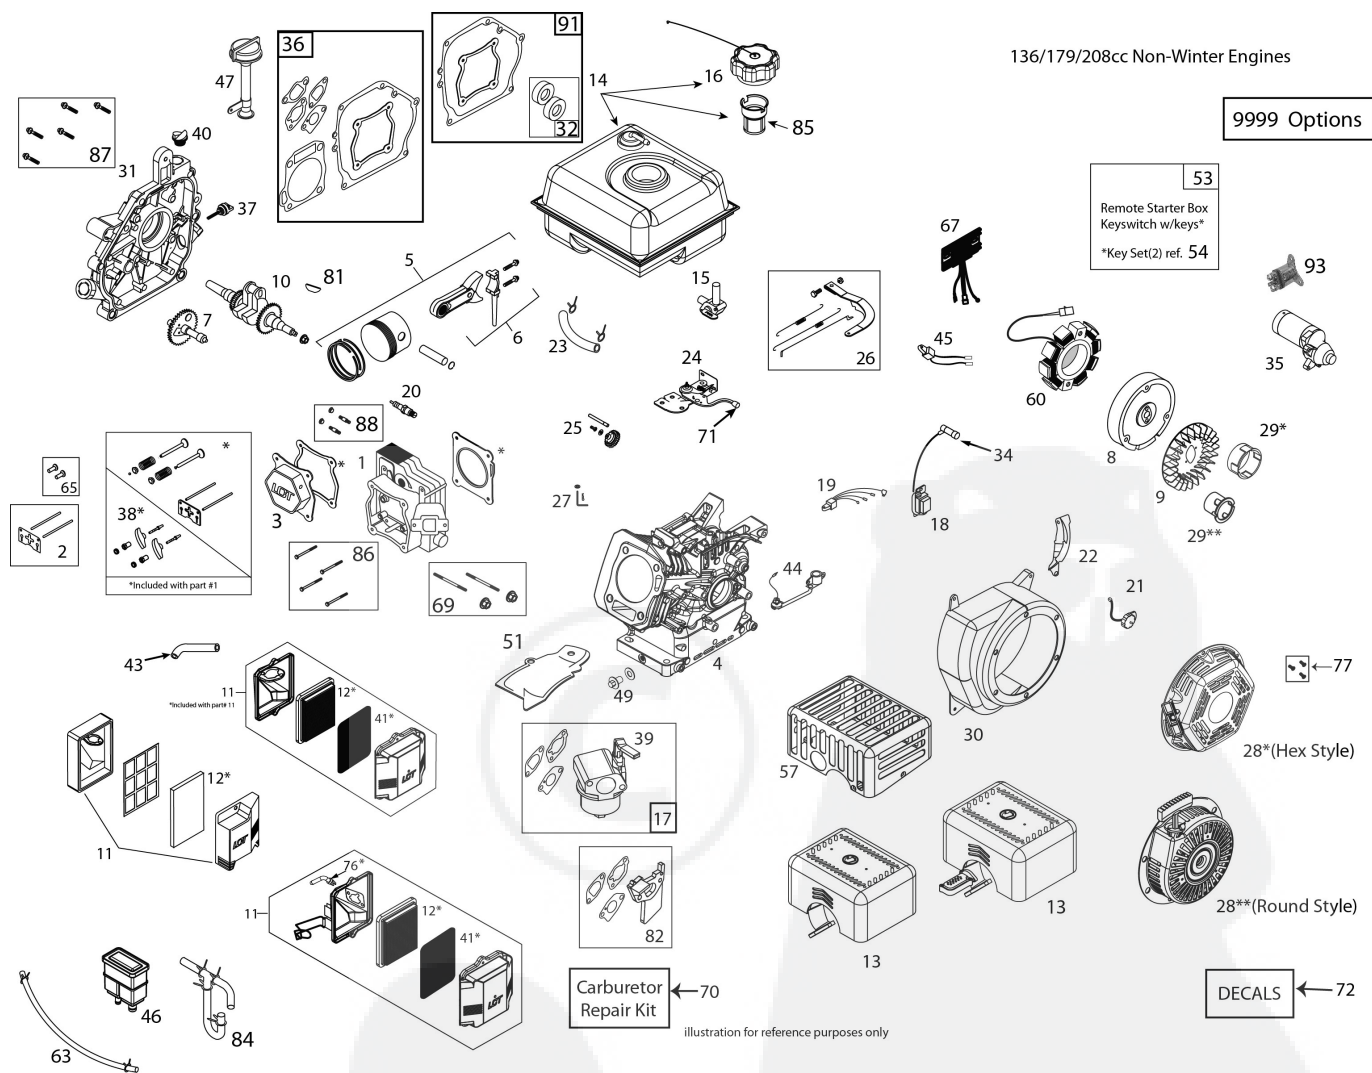

LIQUID COMBUSTION TECHNOLOGY

SERVICE PARTS CATALOG

136/179/208cc Non-Winter Engines

PLXHK14400124PBPQRSTUVZE7M

Ref#	CPC #	Description
1	13610001	Cylinder Head Assy- 136cc (incl. Gasket)
2	13610011	Push Rod & Plate Kit (136cc)(incl. valve cover gsckt)
3	13645011	Valve Cover (136cc)(incl. gasket)
5	13614001	Piston & Rod Assembly (136cc)
7	13616001	Camshaft - MCR (136cc)
8	13617001	Flywheel - Manual Start (136cc)
9	13640001	Cooling Fan - Flywheel (Plastic - 136cc)
10	13618001	Crankshaft (#14 Keyed 136cc Summer)
11	13620021	Air Filter Assy - Complete (Single-wing 'P' 136cc)
12	20820121	Air Filter Element (Pleated Paper w/pre-filter) (136/208cc)
13	20821011	Muffler (49-state Low Temp)(HOP)
14	13622001	Fuel Tank (2.7L Black w/Plastic Cap - 136cc)
15	20822211	Fuel Tank On/Off Valve (1/4-inch outlet)
16	03011	Fuel Tank Cap - Black Click Style (Vented) same as 4301.1
17	13624002	Carburetor (L14) (Summer 136cc- w/gskts)