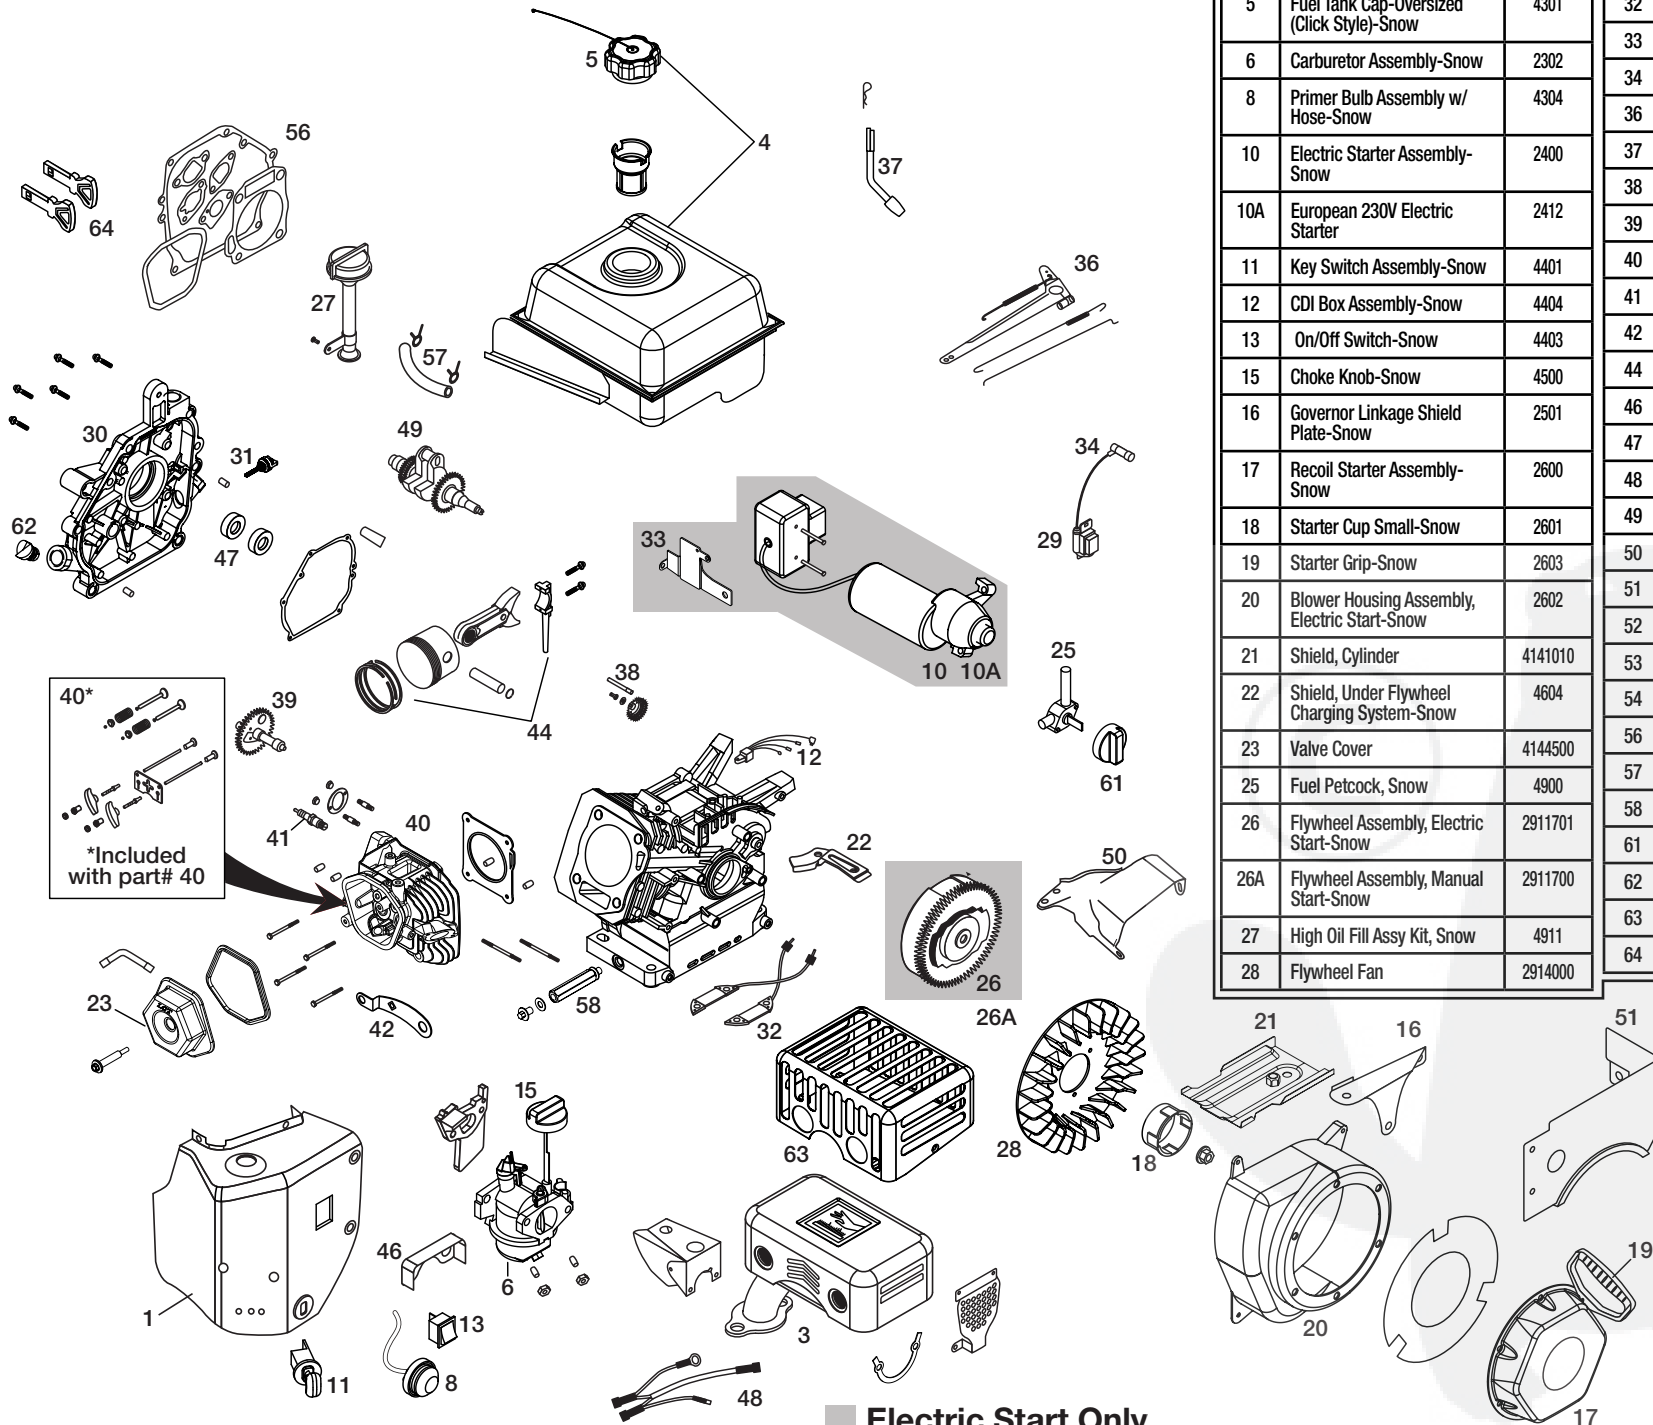

LCT

291CC SNOW ENGINE SERVICE KIT
PLMHK19850781 DEABGIJQQUVE1M/S
PW2HK19850781 DEABGIJQQTUVE1M
PW2HK19850781 DYABGIJQQTUVZE7M

1	Heater Box Assembly-Snow	2100
3	Muffler Assembly-Snow	4200
4	Fuel Tank Assembly-Snow	2300
5	Fuel Tank Cap-Oversized (Click Style)-Snow	4301
6	Carburetor Assembly-Snow	2302
8	Primer Bulb Assembly w/ Hose-Snow	4304
10	Electric Starter Assembly-Snow	2400
10A	European 230V Electric Starter	2412
11	Key Switch Assembly-Snow	4401
12	CDI Box Assembly-Snow	4404
13	On/Off Switch-Snow	4403
15	Choke Knob-Snow	4500
16	Governor Linkage Shield Plate-Snow	2501
17	Recoil Starter Assembly-Snow	2600
18	Starter Cup Small-Snow	2601
19	Starter Grip-Snow	2603
20	Blower Housing Assembly, Electric Start-Snow	2602
21	Shield, Cylinder	4141010
22	Shield, Under Flywheel Charging System-Snow	4604
23	Valve Cover	4144500
25	Fuel Petcock, Snow	4900
26	Flywheel Assembly, Electric Start-Snow	2911701
26A	Flywheel Assembly, Manual Start-Snow	2911700
27	High Oil Fill Assy Kit, Snow	4911
28	Flywheel Fan	2914000

29	Ignition Coil Assy	4690
30	Crankcase Cover Assy	2913600
31	Black Oil Dipstick	4143711
32	Charging Coil AC/DC	4141710
33	Electric Starter Bracket	4405
34	Spark Plug Boot	4691
36	Governor Arm Assy	2502
37	Governor Shaft	2913100
38	Governor Gear Assembly	2912900
39	Camshaft	2911600
40	Cylinder Head Assy	2911000
41	Spark Plug	2911550
42	CDI Box Bracket-Snow	4402
44	Piston and Rod Assy	2911400
46	Vapor Shield	4606
47	Seal Kit	2913900
48	Wire Harness	4406
49	Crankshaft	2911800
50	Top Shield	2911020
51	Fuel Tank Skirt	2101
52	Rocker Arm Kit	4141100
53	Push Rod Tappet Kit	2911001
54	Cylinder Assembly	2222
56	Engine Gasket Kit	2914300
57	Fuel Hose Kit	2916000
58	Extended Oil Drain Tube	4700
61	Fuel Knob-Snow	4503
62	Non-Removable Oil Plug	4143715
63	CE Compliant Muffler Shield	2202
64	Red Key Set	0407