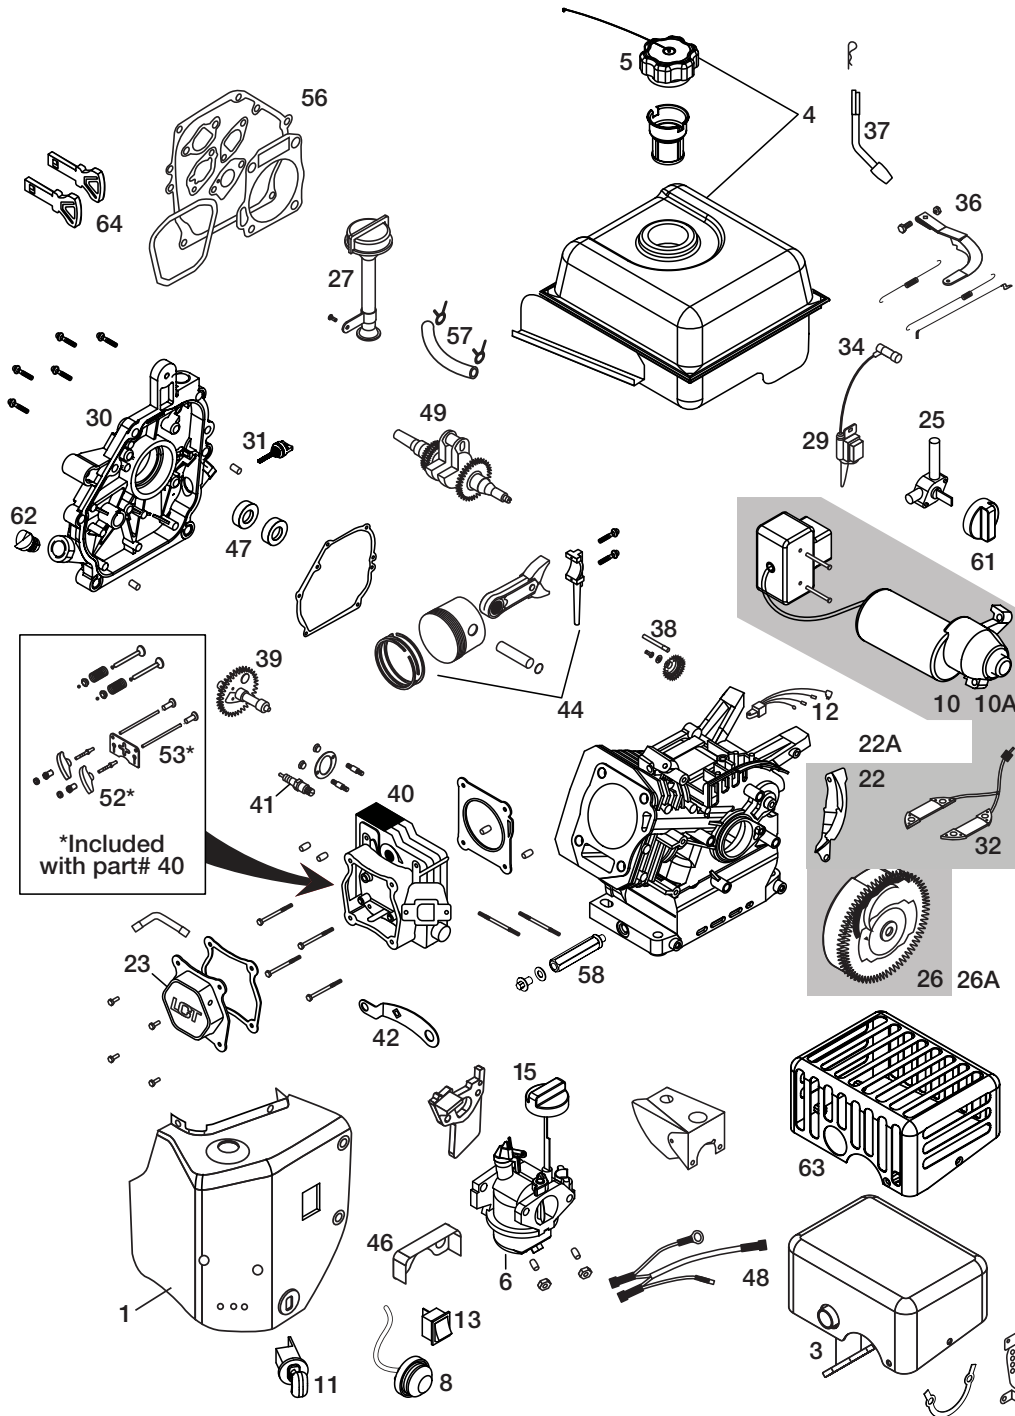

LCT

GENII 208 SNOW ENGINE SERVICE KIT
PW2HK18650178EABGJOQVVE1M
PW2HK18650178ZABGOQVZE7M
PW2HK18650178YABGOQVZE7M

1	Heater Box Assembly-Snow	0102	29	Ignition Coil Assy	2082500
3	Muffler Assembly-Snow	0201	30	Crankcase Cover Assy	2083600
4	Fuel Tank Assembly-Snow	0311	31	Black Oil Dipstick	2083711
5	Oversized Fuel Tank Cap (Click Style)	0301	32	Charging Coil DC	0770
6	Snow Carburetor Assy	0312	34	Spark Plug Boot	4691
8	Fuel Primer Bulb with Hose	0304	36	Governor Arm Assy	2083000
10	Electric Starter Assy	0400	37	Governor Shaft	2083100
10A	European 230V Electric Starter	0412	38	Governor Gear Assy	2082900
11	Key Switch Assy	0401	39	Camshaft	2081600
12	CDI Box	0404	40	Cylinder Head Assy	2081000
13	On/Off Switch	0403	41	Spark Plug	2083810
15	Choke Knob-Snow	4500	42	CDI Box Bracket	0402
16	Governor Linkage Shield Plate	0501	44	Piston And Rod Assy	2081400
17	Recoil Starter Assembly-Snow	0600	46	Vapor Shield	0155
18	Starter Cup Small	0601	47	Seal Kit	2083900
19	Snow Starter Grip	0603	48	Wire Harness	0160
20	Blower Housing Assembly Electric Start - Snow (Black)	0602	49	Crankshaft	2081800
20A	Blower Housing Assembly Manual Start - Snow (Black)	0612	50	Speed Control Bracket	0150
21	Shield, Cylinder	0608	51	Fuel Tank Skirt	0103
22	Shield, Flywheel - Electric Start (If Equipped)	0605	52	Rocker Arm Kit	2081100
22A	Shield, Flywheel - Manual Start	0607	53	Push Rod Kit	2081001
23	Valve Cover	2084500	54	Cylinder Assembly	0001
25	Fuel Petcock, Snow	4900	56	Gasket Kit	2084300
26	Electric Start Flywheel Assy	0405	57	Fuel Hose Kit	2086000
26A	Manual Start Flywheel Assy	2081700	58	Extended Oil Drain Tube	0700
27	High Oil Fill Tube Assy	2083701	61	Fuel Knob - Snow	4503
28	Flywheel Fan	2084000	62	Non-Removable Oil Plug	2083705
			63	CE Compliant Muffler Shield	0202
			64	Red Key Set	0407