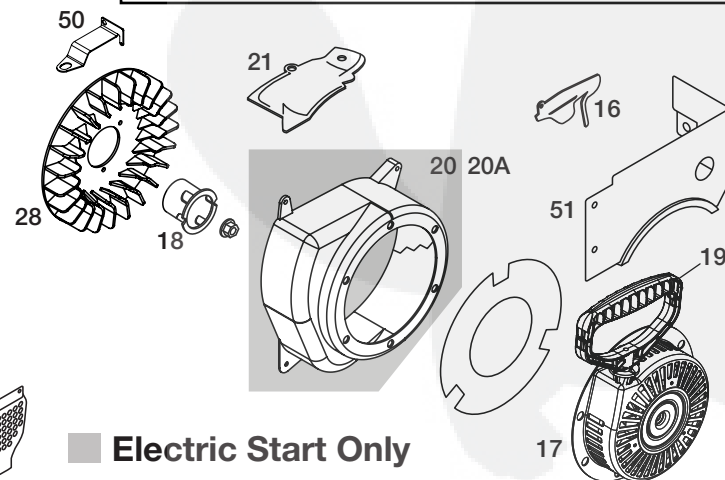

LCT

GENII 208 SNOW ENGINE SERVICE KIT
PW2HK18650178EABGJOQVVE1M
PW2HK18650178ZABGOQVZE7M
PW2HK18650178YABGOQVZE7M

1	Heater Box Assembly-Snow	0102	29	Ignition Coil Assy	2082500
3	Muffler Assembly-Snow	0201	30	Crankcase Cover Assy	2083600
4	Fuel Tank Assembly-Snow	0311	31	Black Oil Dipstick	2083711
5	Oversized Fuel Tank Cap (Click Style)	0301	32	Charging Coil DC	0770
6	Snow Carburetor Assy	0312	34	Spark Plug Boot	4691
8	Fuel Primer Bulb with Hose	0304	36	Governor Arm Assy	2083000
10	Electric Starter Assy	0400	37	Governor Shaft	2083100
10A	European 230V Electric Starter	0412	38	Governor Gear Assy	2082900
11	Key Switch Assy	0401	39	Camshaft	2081600
12	CDI Box	0404	40	Cylinder Head Assy	2081000
13	On/Off Switch	0403	41	Spark Plug	2083810
15	Choke Knob-Snow	4500	42	CDI Box Bracket	0402
16	Governor Linkage Shield Plate	0501	44	Piston And Rod Assy	2081400
17	Recoil Starter Assembly-Snow	0600	46	Vapor Shield	0155
18	Starter Cup Small	0601	47	Seal Kit	2083900
19	Snow Starter Grip	0603	48	Wire Harness	0160
20	Blower Housing Assembly Electric Start - Snow (Black)	0602	49	Crankshaft	2081800
20A	Blower Housing Assembly Manual Start - Snow (Black)	0612	50	Speed Control Bracket	0150
21	Shield, Cylinder	0608	51	Fuel Tank Skirt	0103
22	Shield, Flywheel - Electric Start (If Equipped)	0605	52	Rocker Arm Kit	2081100
22A	Shield, Flywheel - Manual Start	0607	53	Push Rod Kit	2081001
23	Valve Cover	2084500	54	Cylinder Assembly	0001
25	Fuel Petcock, Snow	4900	56	Gasket Kit	2084300
26	Electric Start Flywheel Assy	0405	57	Fuel Hose Kit	2086000
26A	Manual Start Flywheel Assy	2081700	58	Extended Oil Drain Tube	0700
27	High Oil Fill Tube Assy	2083701	61	Fuel Knob - Snow	4503
28	Flywheel Fan	2084000	62	Non-Removable Oil Plug	2083705
			63	CE Compliant Muffler Shield	0202
			64	Red Key Set	0407