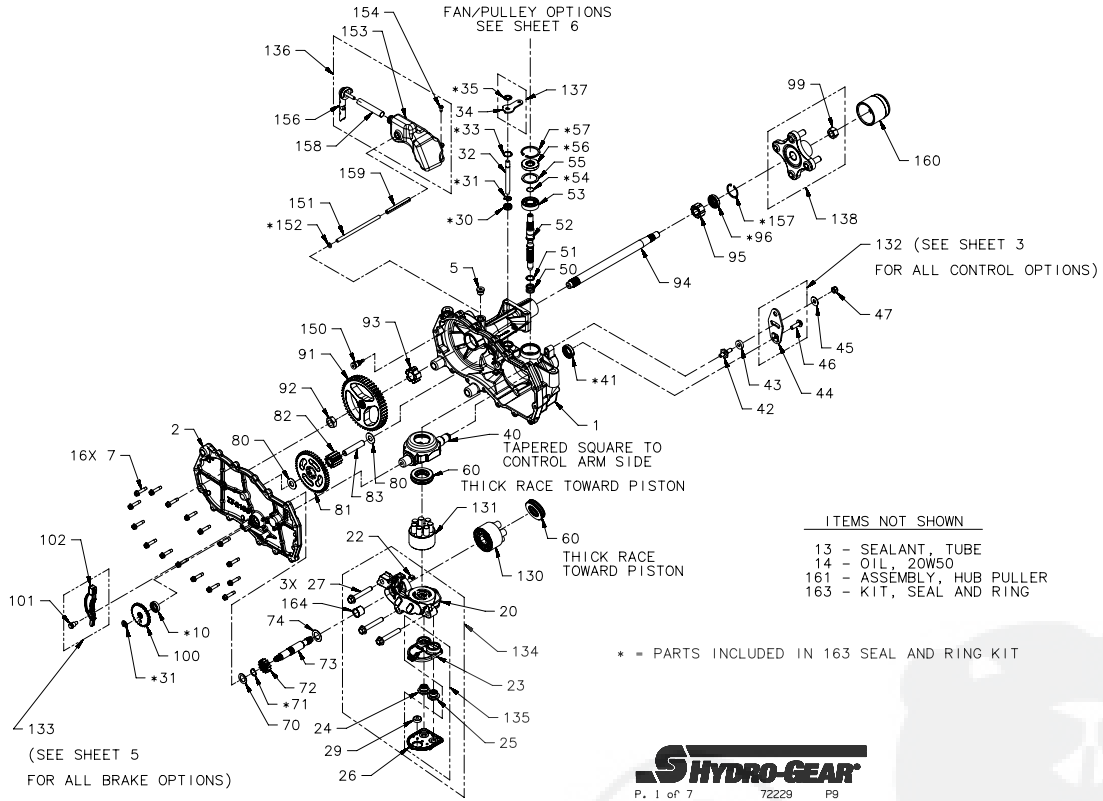

Service Schematic

NOTES:

1. LH SIDE SHOWN,
RH SIDE MIRROR IMAGE

ZT-2100 SERVICE SCHEMATIC

Service Schematic

#	PART #	DESCRIPTION	QTY	Note
1	72203	KIT, HOUSING, MAIN, RH	1	
2	72205	KIT, HOUSING, SIDE, RH	1	
5	9005110-5600	PLUG 9/16-18 METAL	1	
7	53246	SCREW 1/4-20 X 1.125 HEX WASHER	16	
13	50928	SEALANT TUBE	1	
32	51625	ROD BYPASS	1	
40	51048	TRUNNION, SWASHPLATE	1	
42	50426	STUD 5/16-24X1.5 SHORT	1	
43	52298	WASHER .31 X .80 X.21 PLASTIC	1	
45	44130	WASHER .34 X .88 X .06	1	
47	50317	NUT HEX 5/16-24 NYLON INSERT	1	
50	2003014	SPRING, BLOCK	1	
51	2003017	WASHER .59 X .79 X .04	1	
52	51062	SHAFT INPUT	1	
53	50315	BEARING 17X40X12 BALL OPEN 6203	1	
55	50951	WASHER 1.23 X 1.57 X .04	1	
60	50551	BEARING 30X52X13 BALL THRUST	2	
70	44371	WASHER .63 X 1.0 X .05 FLAT	1	
72	51130	GEAR, 13T PINNION	1	
73	51632	SHAFT MOTOR	1	
74	51069	WASHER .71 X 1.16 X .04	1	
80	50132	WASHER .51 X 1.10 X .03 FLAT	2	
81	51129	GEAR, 10T/48T	1	
82	51043	GEAR, 10T JACKSHAFT	1	
83	51083	JACK SHAFT (PIN)	1	
91	53615	GEAR, BULL 52T	1	
92	50791	NUT HEX 5/8-18 PATCH	1	
93	52280	BUSHING, AXLE INBOARD	1	
94	53833	SHAFT 11.72 X 3.6 DEG AXLE TAPER SPLINE	1	
95	53599	BUSHING, AXLE OUTBOARD	1	
130	70331	KIT, BLOCK, 10CC CYLINDER	1	
131	70723	ASSY, BLOCK 7 PISTON	1	
132	71633	KIT, CONTROL ARM	1	[1]
133	70865	KIT, BRAKE ARMKIT, BRAKE ARM, THROUGH HOLE	1	
(102)		ARM, BRAKE	1	
(101)		BOLT, SHOULDER 1/4-20 X 1 W/PATCH	1	
134	71530	KIT, CENTER SECTION W/ FILTER - RH	1	
(20)		CENTER SECTION, RH, 7P	1	
(22)		PLATE, BYPASS	1	
(27)		BOLT, HEX FLANGE 3/8-24 X 2.5	3	
(26)		ASSEMBLY, COVER	1	
(23)		FILTER, BASE	1	
(29)		MAGNET	1	
(24)		CHECK PLUG ASSEMBLY, .027, WASHER	1	
(25)		CHECK PLUG ASSEMBLY, .027, WASHER	1	
(164)	54447	BUSHING .711 X .778 LG	1	