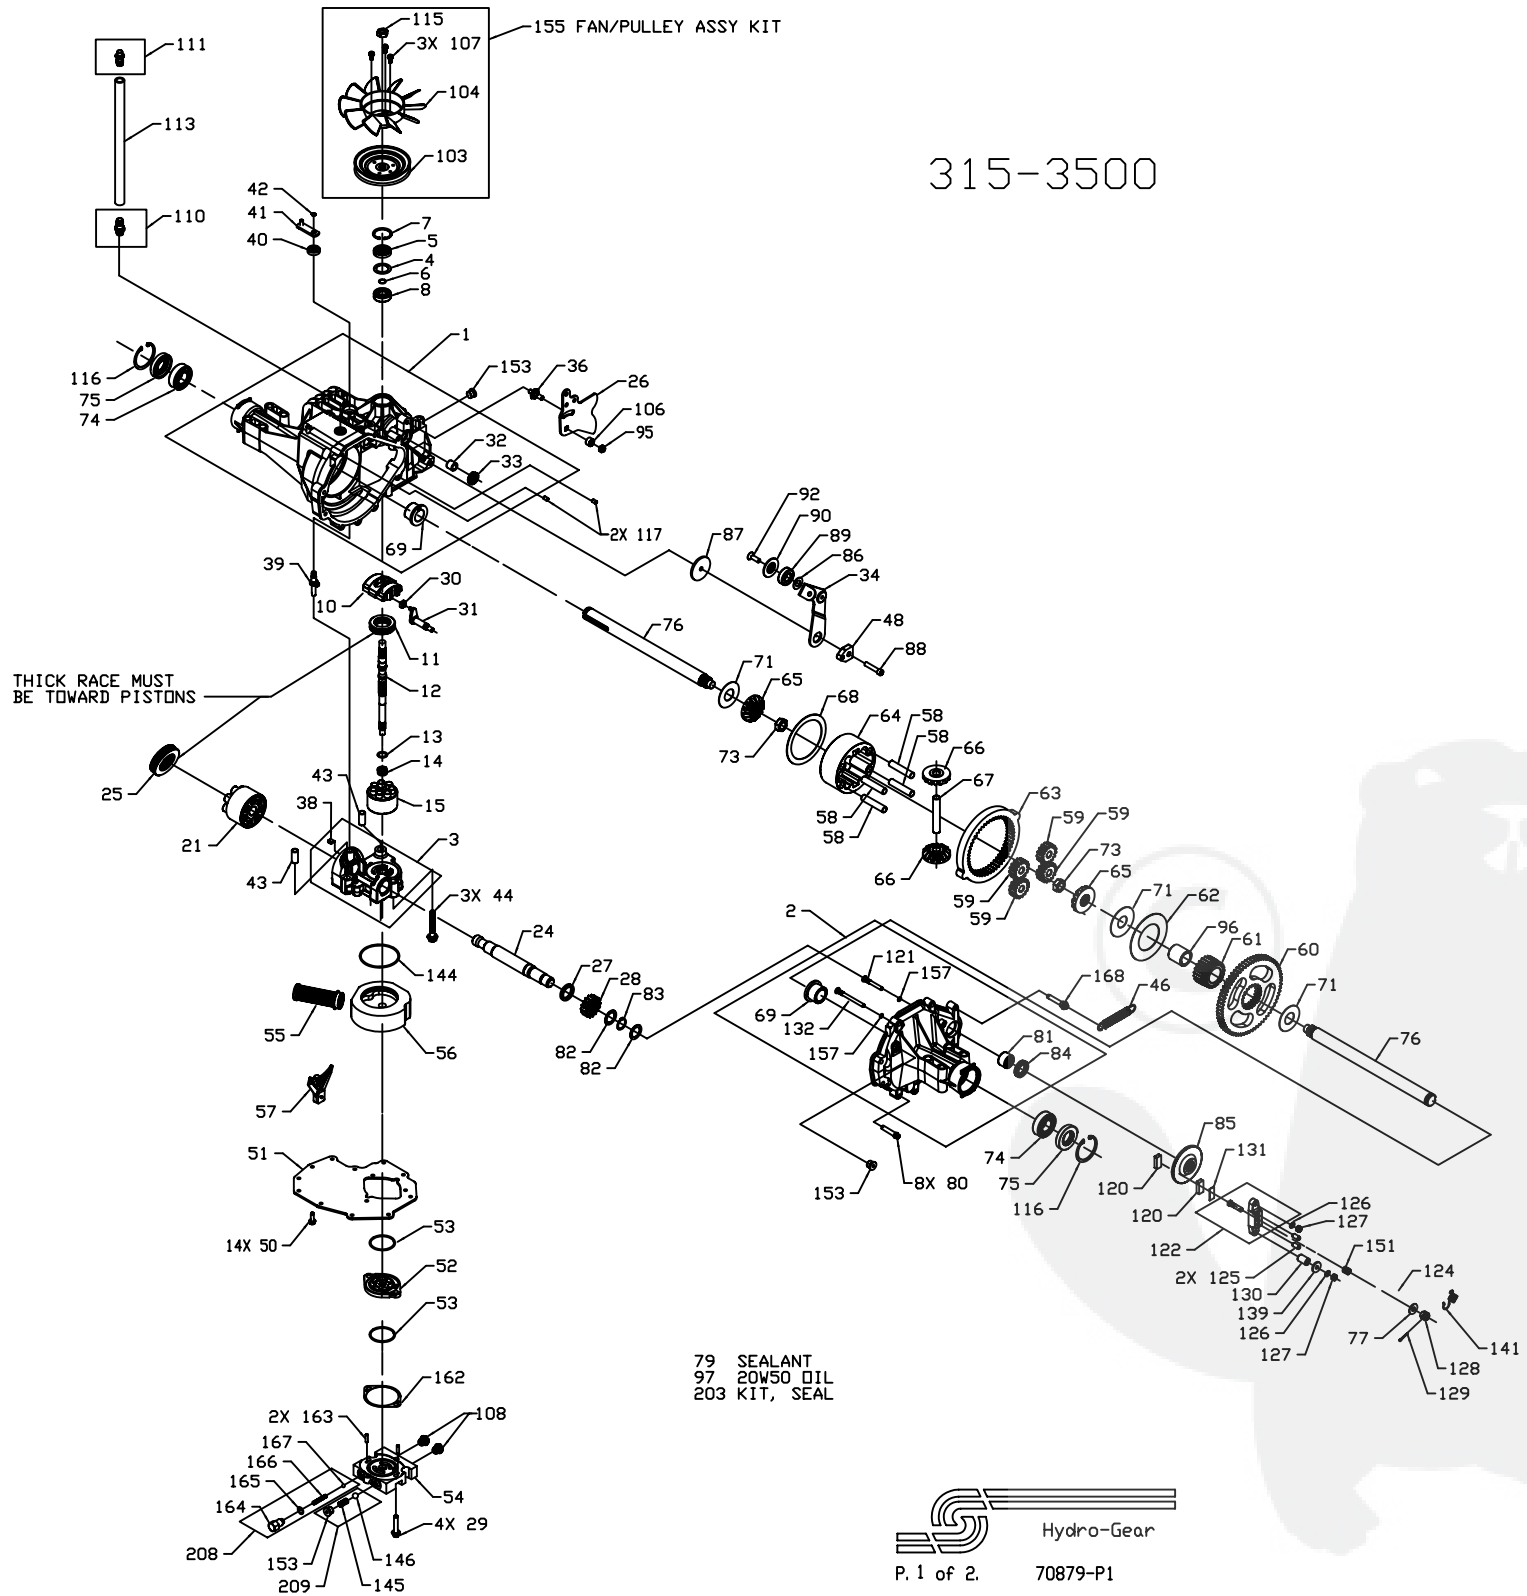

315-3500

ITEM #	PART #	QTY	DESCRIPTION
1	70433	1	HOUSING, MAIN ASSEMBLY
		1	HOUSING, MAIN
		1	SEAL, LIP 12x25x7
		1	BEARING, FLANGE
		1	BUSHING, TRUNNION
2	70298	2	BEARING, CRADLE
		1	HOUSING, R. H. ASSEMBLY
		1	HOUSING, R. H.
		1	BEARING, FLANGE
		2	O-RING .07X.239
		1	BOLT, 2" RIB NECK
		1	BOLT, 3" RIB NECK
		1	BEARING, NEEDLE .875X1.125X.75
		1	SEAL, LIP .875X1.3X.25
3	70781	1	KIT, CENTER SECTION
		1	CENTER SECTION (<7 PISTON 10cc)
		1	BUSHING .50X.60X.50
		1	BUSHING .90X1.02X.75
		1	PLATE, BYPASS
		2	CHECK PLUG ASSEMBLY, .027
4	2003018	1	SPACER
5	9008000-0128	1	SEAL, LIP 15X35X7
6	2003016	1	RING, WIRE RETAINING
7	2003052	1	RING, RETAINING
8	2003043	1	BEARING, BALL
10	2003087	1	SWASHPLATE, VARIABLE
11	50551	1	BEARING, THRUST 30X52X13
12	50960	1	SHAFT, INPUT
13	2003017	1	WASHER, BLOCK THRUST
14	2003014	1	SPRING, BLOCK
15	70723	1	BLOCK, ASSEMBLY 7 PISTON 10cc
		1	BLOCK, CYLINDER 7 PISTON 10cc
		7	PISTON
		7	SPRING, PISTON
		7	WASHER, THRUST
21	70082	1	BLOCK, 21cc CYLINDER ASSEMBLY
		1	BLOCK, 21cc CYLINDER
		7	WASHER, PISTON SEAT
		7	PISTON, 21cc
		7	SPRING, 21cc PISTON
24	50662	1	SHAFT, MOTOR
25	50552	1	BEARING, THRUST 42X68X16
26	51250	1	ARM, CONTROL
27	50774	1	SPACER
28	50661	1	GEAR, 16T PINION
29	51301	4	SCREW, HEX FLANGE M8X1.25X40
30	2000015	1	GUIDE, SLOT
31	50807	1	ARM, TRUNNION
32	2003009	1	BUSHING, TRUNNION
33	9008000-0126	1	SEAL, LIP 12X25X7
34	51127	1	ARM, RETURN
36	50426	1	STUD 5/16-24
38	70680	1	KIT, BYPASS PLATE
39	2003555	1	ACTUATOR, BYPASS