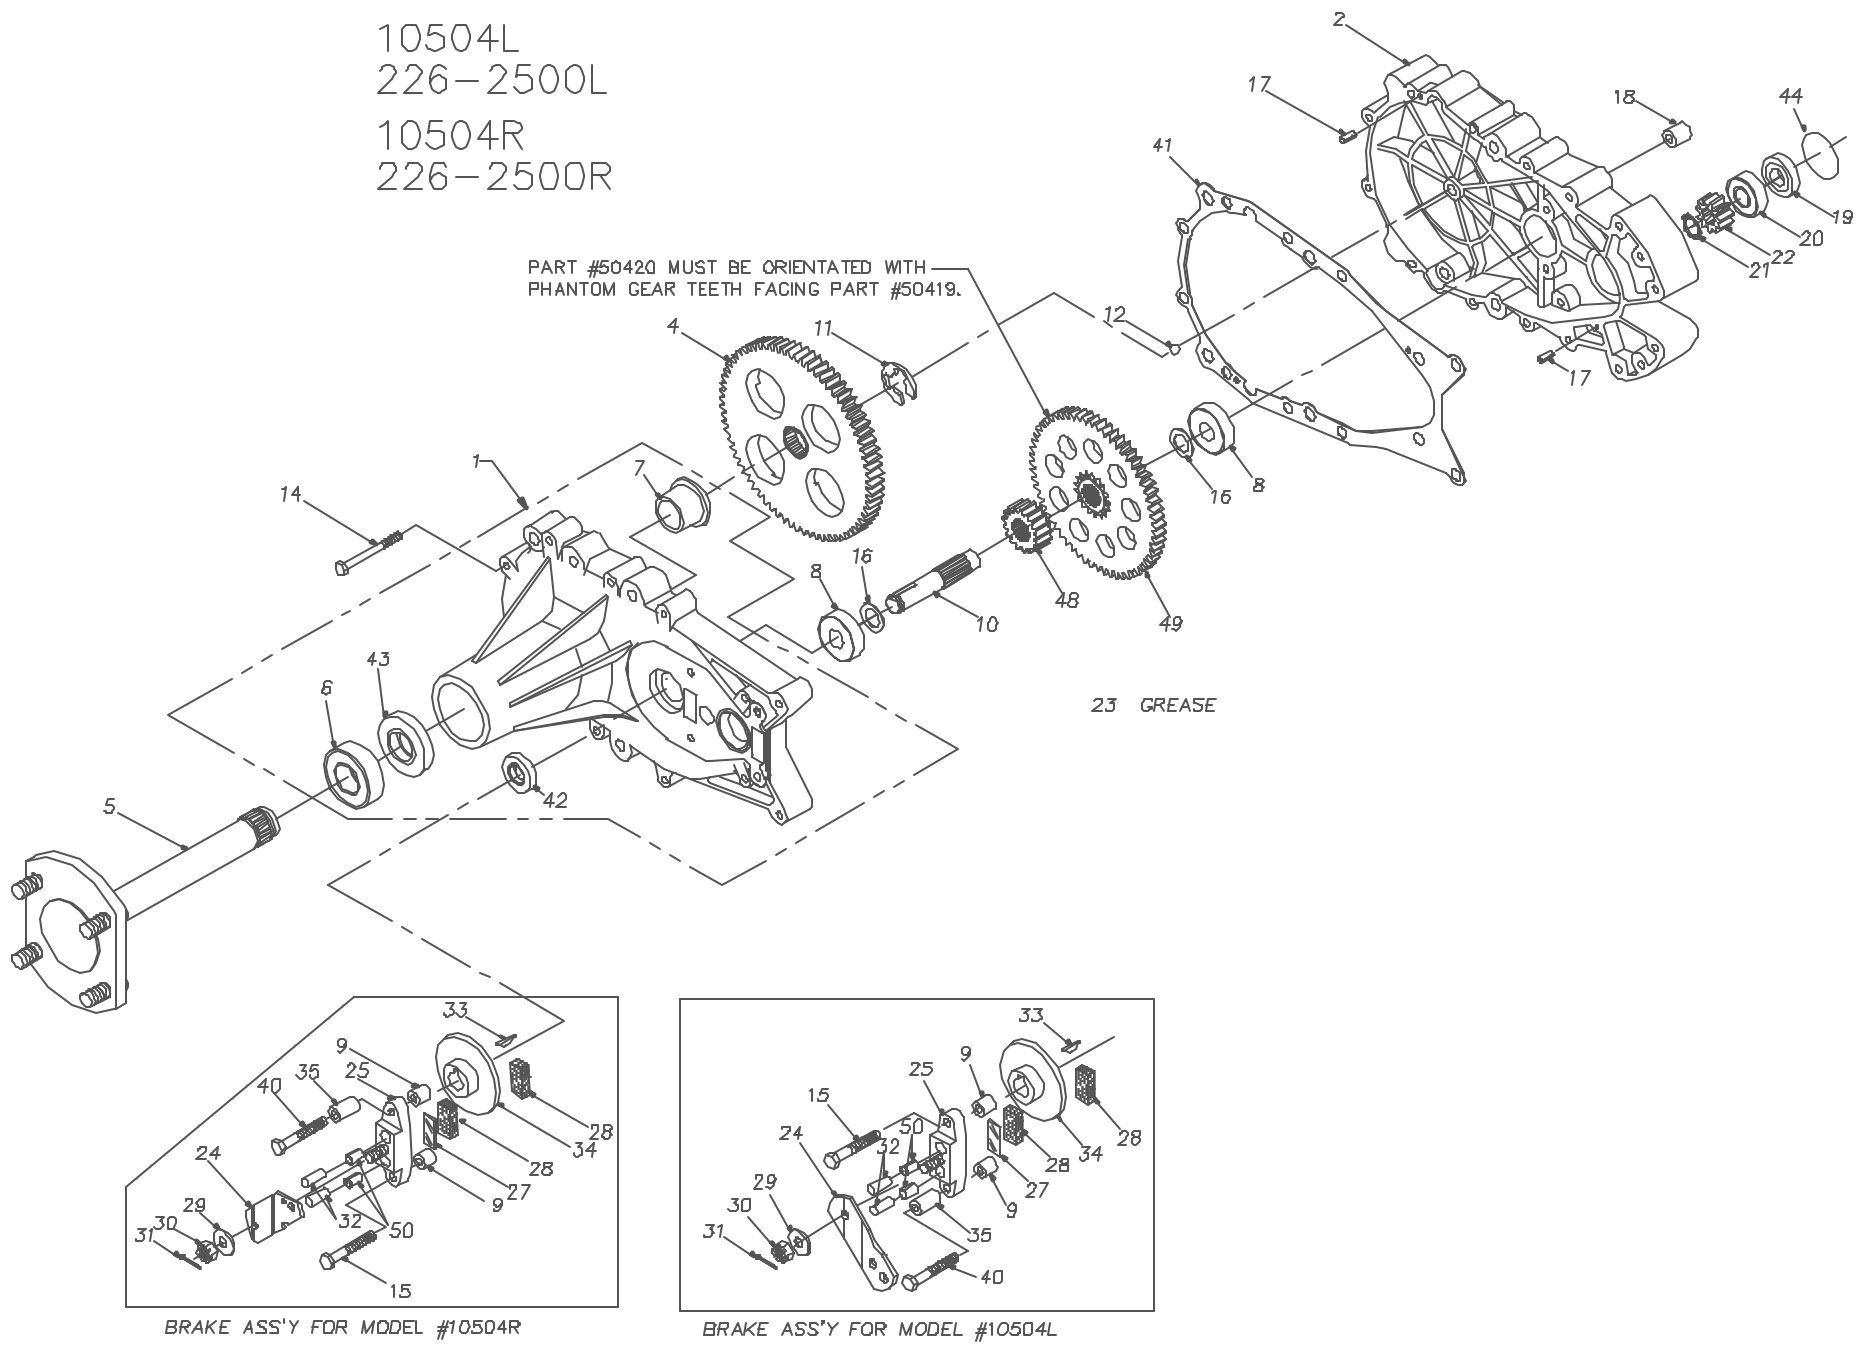

10504L  
226-2500L  
10504R  
226-2500R

10504L  
226-2500L  
10504R  
226-2500R

REF	PART NO.	QTY	DESCRIPTION	REF	PART NO.	QTY	DESCRIPTION
1	70272	1	ASS'Y, AXLE CARRIER HOUSING	27	44134	1	PLATE, PUCK
		1	AXLE CARRIER HOUSING	28	44132	2	PUCK, BRAKE
		1	BALL BEARING, 52MM X 25MM X 15MM	29	44130	1	WASHER, 7/16 X 7/8 OD X .06 HT
		1	FLANGE BEARING	30	44142	1	NUT, CASTLE 5/16-24 PL
		1	OIL SEAL, 1.25 OD X .625 ID	31	44101	1	PIN, COTTER
		1	OIL SEAL, 52MM X 25MM	32	44127	2	PIN, BRAKE ACTUATING
2	50855	1	HYDRO MOUNT HOUSING	33	44143	1	KEY, HI PRO 3/16 X 5/8
4	44358	1	SPLINED 72 TOOTH FINAL DRIVE GEAR	34	44090	1	DISC, BRAKE
5	62681	1	ASS'Y, AXLE	35	23711	1	SPACER
		1	AXLE SHAFT	40	44612	1	BOLT, 1/4-20 X 2-1/2
		4	LUG BOLT	41	50223	1	GASKET, HSG
6	44673	1	BALL BEARING 52MM X 25MM X 15 MM	42	50263	1	OIL SEAL, 1.25 X 625
7	44349	1	FLANGED BEARING 1-1/4 X 25MM X 1" W	43	50266	1	OIL SEAL, 52MM X 25MM
8	50625	2	BALL BEARING .625ID X 1.57 X .47	44	50267	1	O-RING
9	23770	2	BRAKE SPACER	48	50419	1	17 TOOTH GEAR
10	44351	1	BRAKE SHAFT (SPLINED)	49	50420	1	60 TOOTH GEAR
11	44359	1	E-RING	50	50860	2	DU BEARING
12	9001214-3700	1	BALL, 3/8" DIAMETER				
14	44366	10	BOLT, 1/4-20 X 2-1/2"				
15	44276	1	BOLT, 1/4-20 X 1-1/2"				
16	50269	2	WASHER, HT 5/8ID X 1.0 OD X .01 THK				
17	44269	2	PIN, SPRING 3/16" X 1/2" LONG				
18	23749	2	MOUNTING SPACER				
19	44355	1	BEARING SPACER				
20	44232	1	BALL BEARING 15 MM X 35 MM X 11 MM				
21	44354	1	RETAINING RING				
22	44353	1	11 TOOTH INPUT GEAR				
23	50416	2	GREASE(10 OZ TUBE)				
24	44094	1	ARM, BRAKE ACTUATOR (RH ASSY)				
-	44613	1	ARM, BRAKE ACTUATOR (LH ASSY)				
25	70274	1	ASS'Y, BRAKE YOKE				
		1	BRAKE YOKE				
		1	SQUARE HEAD BOLT				