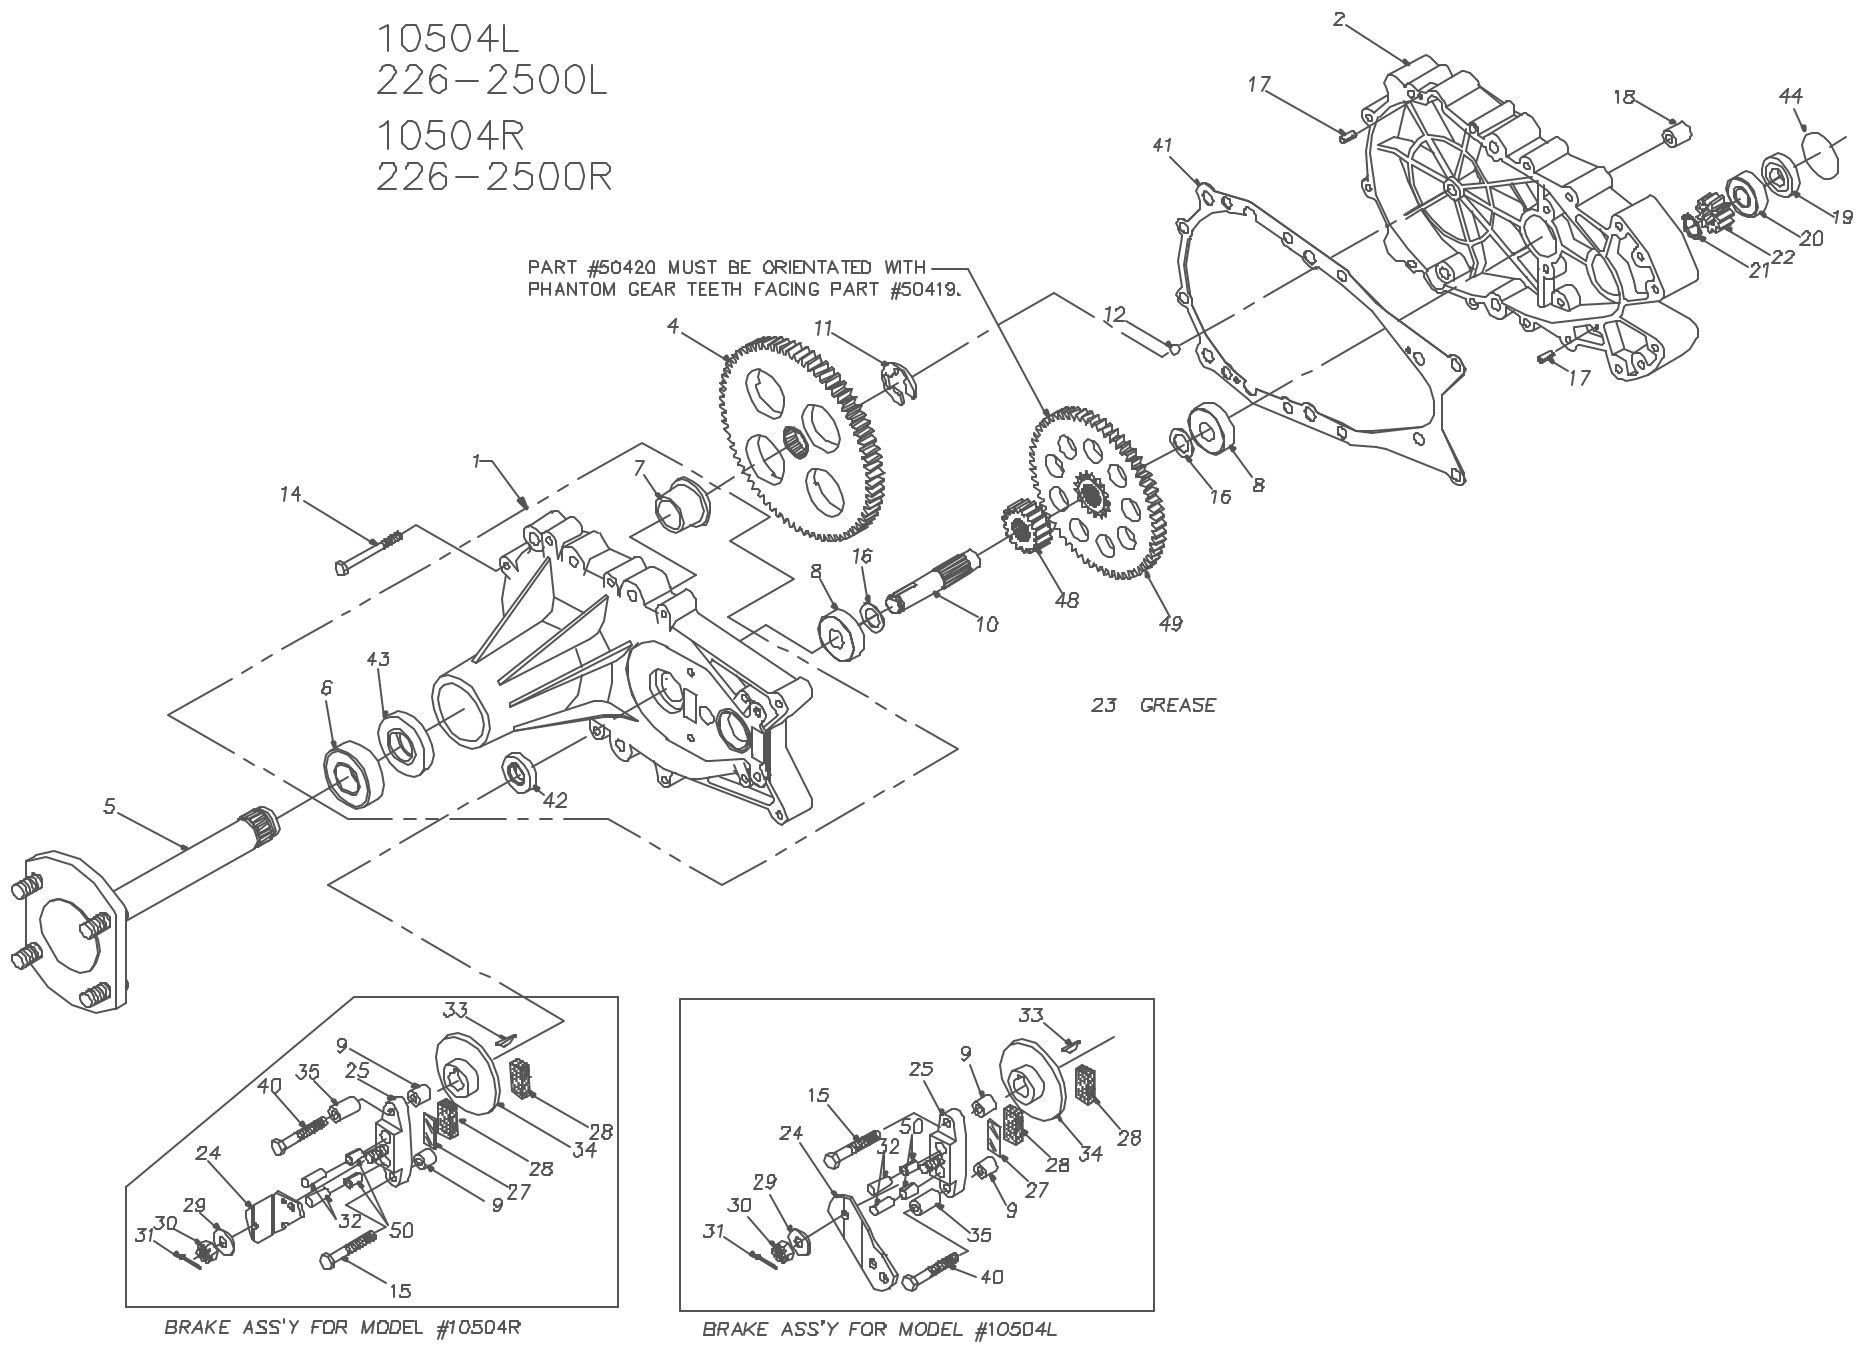

10504L
226-2500L
10504R
226-2500R

10504L
226-2500L
10504R
226-2500R

REF	PART NO.	QTY	DESCRIPTION	REF	PART NO.	QTY	DESCRIPTION
1	70272	1	ASS'Y, AXLE CARRIER HOUSING	27	44134	1	PLATE, PUCK
		1	AXLE CARRIER HOUSING	28	44132	2	PUCK, BRAKE
		1	BALL BEARING, 52MM X 25MM X 15MM	29	44130	1	WASHER, 7/16 X 7/8 OD X .06 HT
		1	FLANGE BEARING	30	44142	1	NUT, CASTLE 5/16-24 PL
		1	OIL SEAL, 1.25 OD X .625 ID	31	44101	1	PIN, COTTER
		1	OIL SEAL, 52MM X 25MM	32	44127	2	PIN, BRAKE ACTUATING
2	50855	1	HYDRO MOUNT HOUSING	33	44143	1	KEY, HI PRO 3/16 X 5/8
4	44358	1	SPLINED 72 TOOTH FINAL DRIVE GEAR	34	44090	1	DISC, BRAKE
5	62681	1	ASS'Y, AXLE	35	23711	1	SPACER
		1	AXLE SHAFT	40	44612	1	BOLT, 1/4-20 X 2-1/2
		4	LUG BOLT	41	50223	1	GASKET, HSG
6	44673	1	BALL BEARING 52MM X 25MM X 15 MM	42	50263	1	OIL SEAL, 1.25 X 625
7	44349	1	FLANGED BEARING 1-1/4 X 25MM X 1" W	43	50266	1	OIL SEAL, 52MM X 25MM
8	50625	2	BALL BEARING .625ID X 1.57 X .47	44	50267	1	O-RING
9	23770	2	BRAKE SPACER	48	50419	1	17 TOOTH GEAR
10	44351	1	BRAKE SHAFT (SPLINED)	49	50420	1	60 TOOTH GEAR
11	44359	1	E-RING	50	50860	2	DU BEARING
12	9001214-3700	1	BALL, 3/8" DIAMETER				
14	44366	10	BOLT, 1/4-20 X 2-1/2"				
15	44276	1	BOLT, 1/4-20 X 1-1/2"				
16	50269	2	WASHER, HT 5/8ID X 1.0 OD X .01 THK				
17	44269	2	PIN, SPRING 3/16" X 1/2" LONG				
18	23749	2	MOUNTING SPACER				
19	44355	1	BEARING SPACER				
20	44232	1	BALL BEARING 15 MM X 35 MM X 11 MM				
21	44354	1	RETAINING RING				
22	44353	1	11 TOOTH INPUT GEAR				
23	50416	2	GREASE(10 OZ TUBE)				
24	44094	1	ARM, BRAKE ACTUATOR (RH ASSY)				
-	44613	1	ARM, BRAKE ACTUATOR (LH ASSY)				
25	70274	1	ASS'Y, BRAKE YOKE				
		1	BRAKE YOKE				
		1	SQUARE HEAD BOLT				