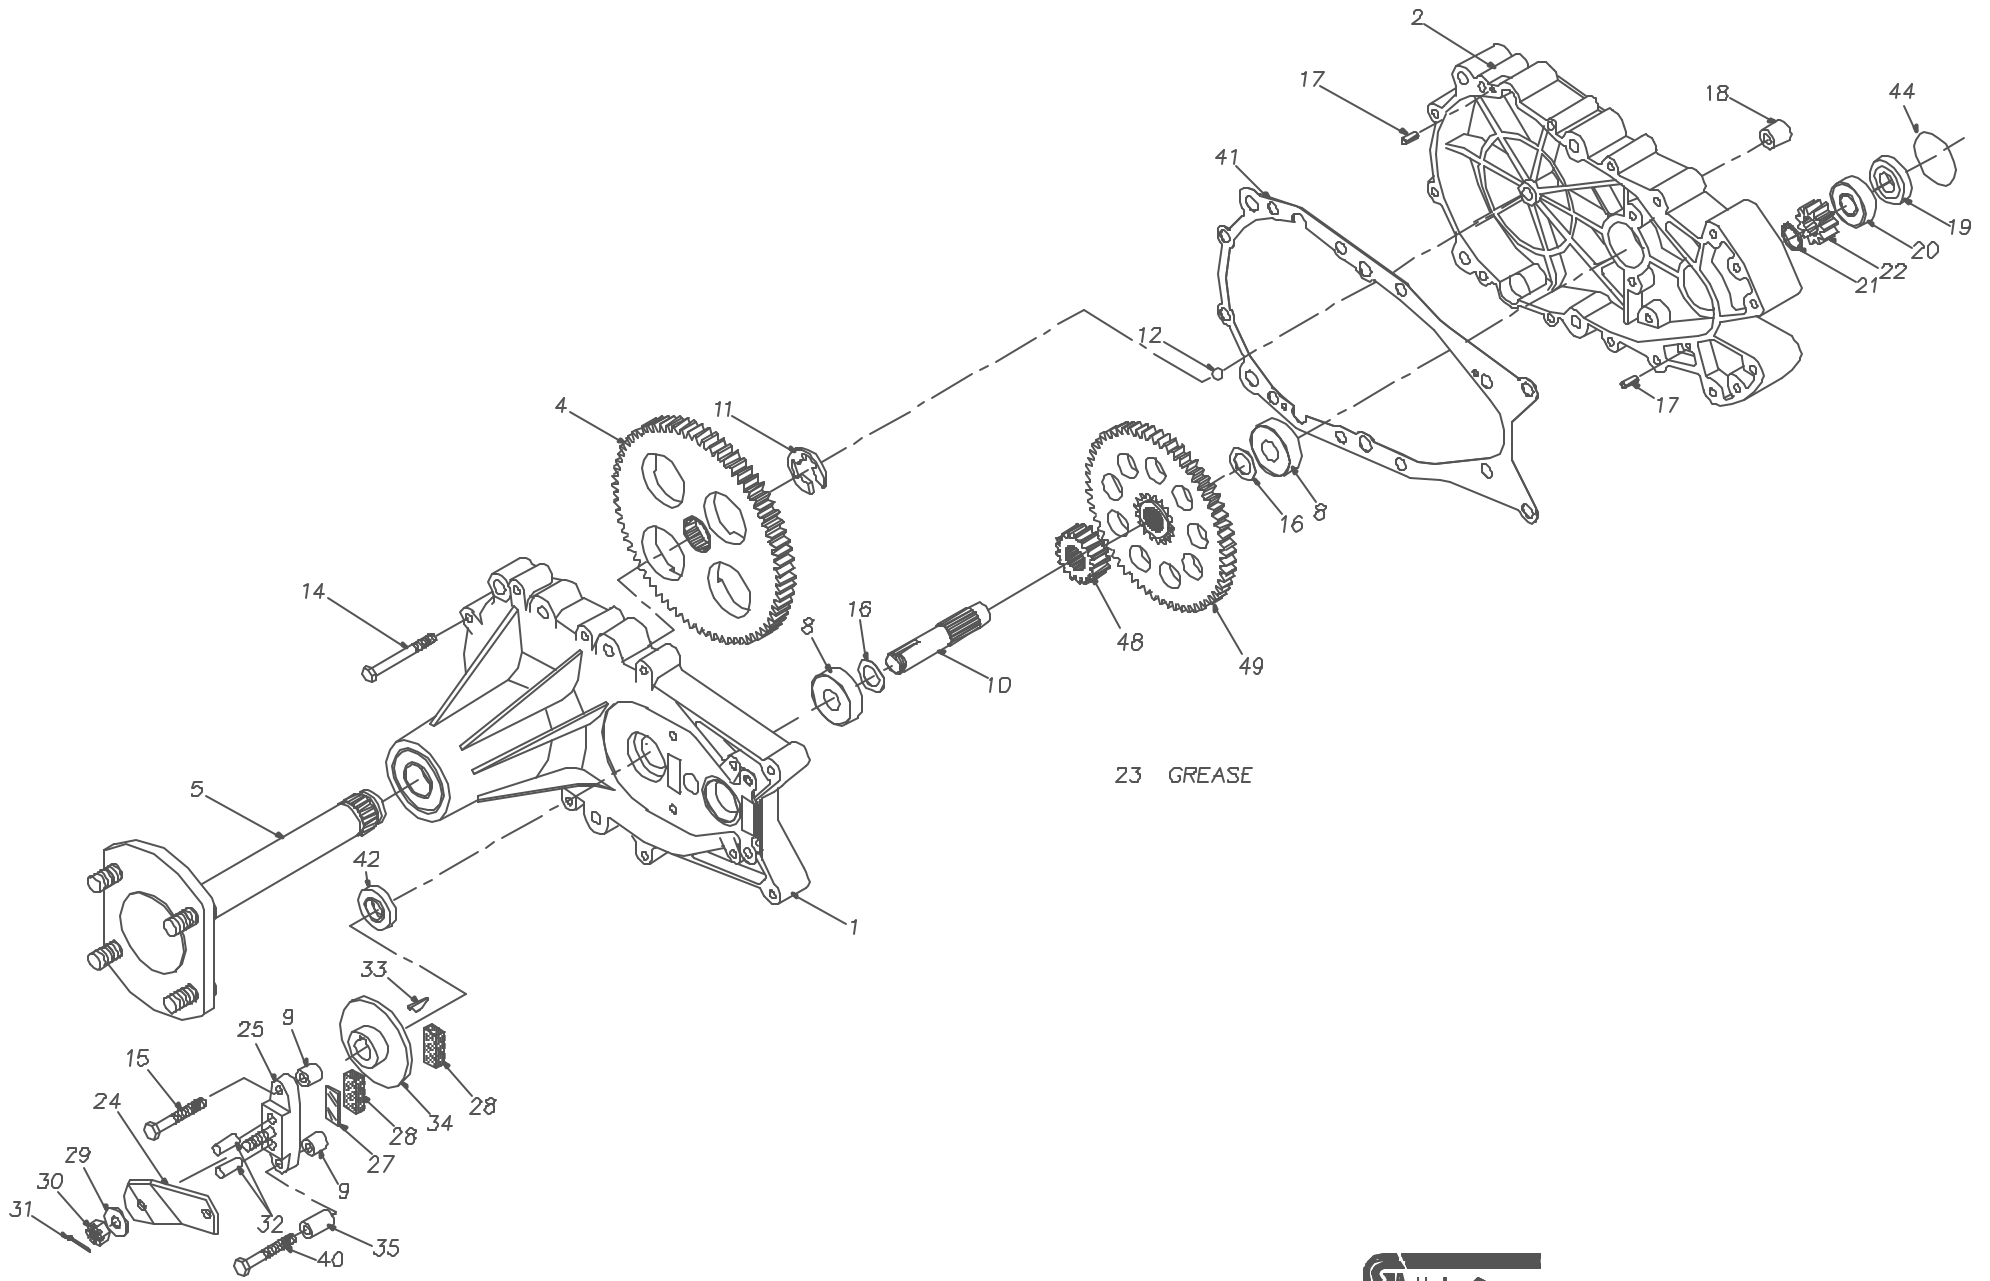

481577
224-2500R

P.1 of 2. 70337-S1

481577
224-2500R

REF	PART NO.	QTY	DESCRIPTION
1	70318	1	ASS'Y, AXLE CARRIER HOUSING
		1	AXLE CARRIER HOUSING
		1	BALL BEARING, 52MM X 25MM X 15MM
		1	FLANGE BEARING
		1	OIL SEAL, 1.25 OD X .625 ID
		1	OIL SEAL, 52MM X 25MM
2	51005	1	HYDRO MOUNT HOUSING
4	44358	1	SPLINED 72 TOOTH FINAL DRIVE GEAR
5	62681	1	ASS'Y, AXLE
		1	AXLE SHAFT
		4	LUG BOLT
8	50625	2	BALL BEARING .625ID X 1.57 X .47
9	23770	2	BRAKE SPACER
10	44351	1	BRAKE SHAFT (SPLINED)
11	44359	1	E-RING
12	9001214-3700	1	BALL, 3/8" DIAMETER
15	44276	1	BOLT, 1/4-20 X 1-1/2"
14	44366	10	BOLT, 1/4-20 X 2-1/2"
16	50629	2	WASHER, HT 5/8ID X 1.0 OD X .01 THK
17	44269	2	PIN, SPRING 3/16" X 1/2" LONG
18	23749	2	MOUNTING SPACER (481224 ASS'Y)
-	23749	3	MOUNTING SPACER (481223 ASS'Y)
19	44355	1	BEARING SPACER
20	44232	1	BALL BEARING 15 MM X 35 MM X 11 MM
21	44354	1	RETAINING RING
22	44353	1	11 TOOTH INPUT GEAR
23	50416	2	GREASE(10 OZ TUBE)
24	44613	1	ARM, BRAKE ACTUATOR (481224 ASSY)
25	62589	1	ASS'Y, BRAKE YOKE
		1	SQUARE HEAD BOLT
		1	BRAKE YOKE
27	44134	1	PLATE, PUCK
28	44132	2	PUCK, BRAKE
29	44130	1	WASHER, 7/16 X 7/8 OD X 0.06 HT
30	44142	1	NUT, CASTLE 5/16-24 PL
31	44101	1	PIN, COTTER
32	44127	2	PIN, BRAKE ACTUATING
33	44143	1	KEY, HI PRO 3/16 X 5/8
34	44090	1	DISC, BRAKE
35	23711	1	SPACER, TORSION SPRING
40	44612	1	BOLT, 1/4-20 X 2-1/2
41	50223	1	GASKET, HSG
42	50263	1	OIL SEAL, 1.25 X .625
44	50267	1	O-RING
48	50419	1	17T GEAR
49	50420	1	60T GEAR

P.2 of 2 70337-S1