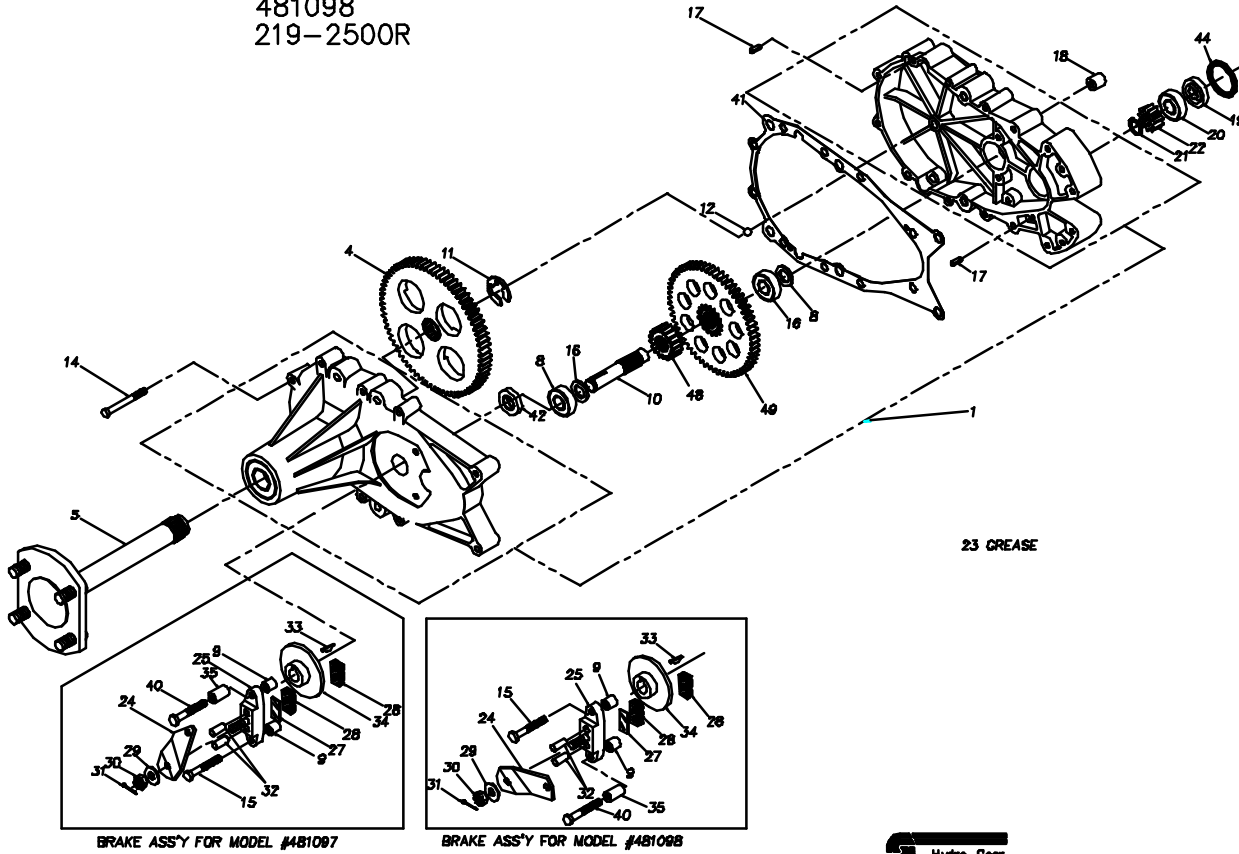

481097
219-2500L

481098
219-2500R

481097
219-2500L

481098
219-2500R

REF	PART NO.	QTY	DESCRIPTION	REF	PART NO.	QTY	DESCRIPTION
1	70598	1	KIT - SERVICE HOUSING	27	44134	1	PLATE, PUCK
4	44358	1	SPLINED 72 TOOTH FINAL DRIVE GEAR	28	44132	2	PUCK, BRAKE
5	62681	1	ASSY, AXLE	29	44130	1	WASHER, 7/16 X 7/8 OD X 0.06 HT
		1	AXLE SHAFT	30	44142	1	NUT, CASTLE 5/16-24 PL
		4	LUG BOLT	31	44101	1	PIN, COTTER
8	44147	2	BALL BEARING .625ID X 1.57 X .47	32	44127	2	PIN, BRAKE ACTUATING
9	23770	2	BRAKE SPACER	33	44143	1	KEY, HI PRO 3/16 X 5/8
10	44351	1	BRAKE SHAFT (SPLINED)	34	44090	1	DISC, BRAKE
11	44359	1	E-RING	35	23711	1	SPACER, TORSION SPRING
12	9001214-3700	1	BALL, 3/8" DIAMETER	40	44612	1	BOLT, 1/4-20 X 2-1/2
15	44276	1	BOLT, 1/4-20 X 1-1/2"	41	50223	1	GASKET, HSG
14	44366	8	BOLT, 1/4-20 X 2-1/2"	42	50263	1	OIL SEAL, 1.25 X .625
16	44371	2	WASHER, 5/8ID X 1.0 OD X .01 THK	44	50267	1	O-RING
17	44269	2	PIN, SPRING 3/16" X 1/2" LONG	48	50418	1	17T GEAR
18	23749	2	MOUNTING SPACER	49	50420	1	60T GEAR
19	44355	1	BEARING SPACER				
20	44232	1	BALL BEARING 15 MM X 35 MM X 11 MM				
21	44354	1	RETAINING RING				
22	44353	1	11 TOOTH INPUT GEAR				
23	50416	2	GREASE(10 OZ TUBE)				
24	44094	1	ARM, BRAKE ACTUATOR (LH ASSY)				
-	44613	1	ARM, BRAKE ACTUATOR (RH ASSY)				
25	62589	1	ASSY, BRAKE YOKE				
		1	BRAKE YOKE				
		1	SQUARE HEAD BOLT				