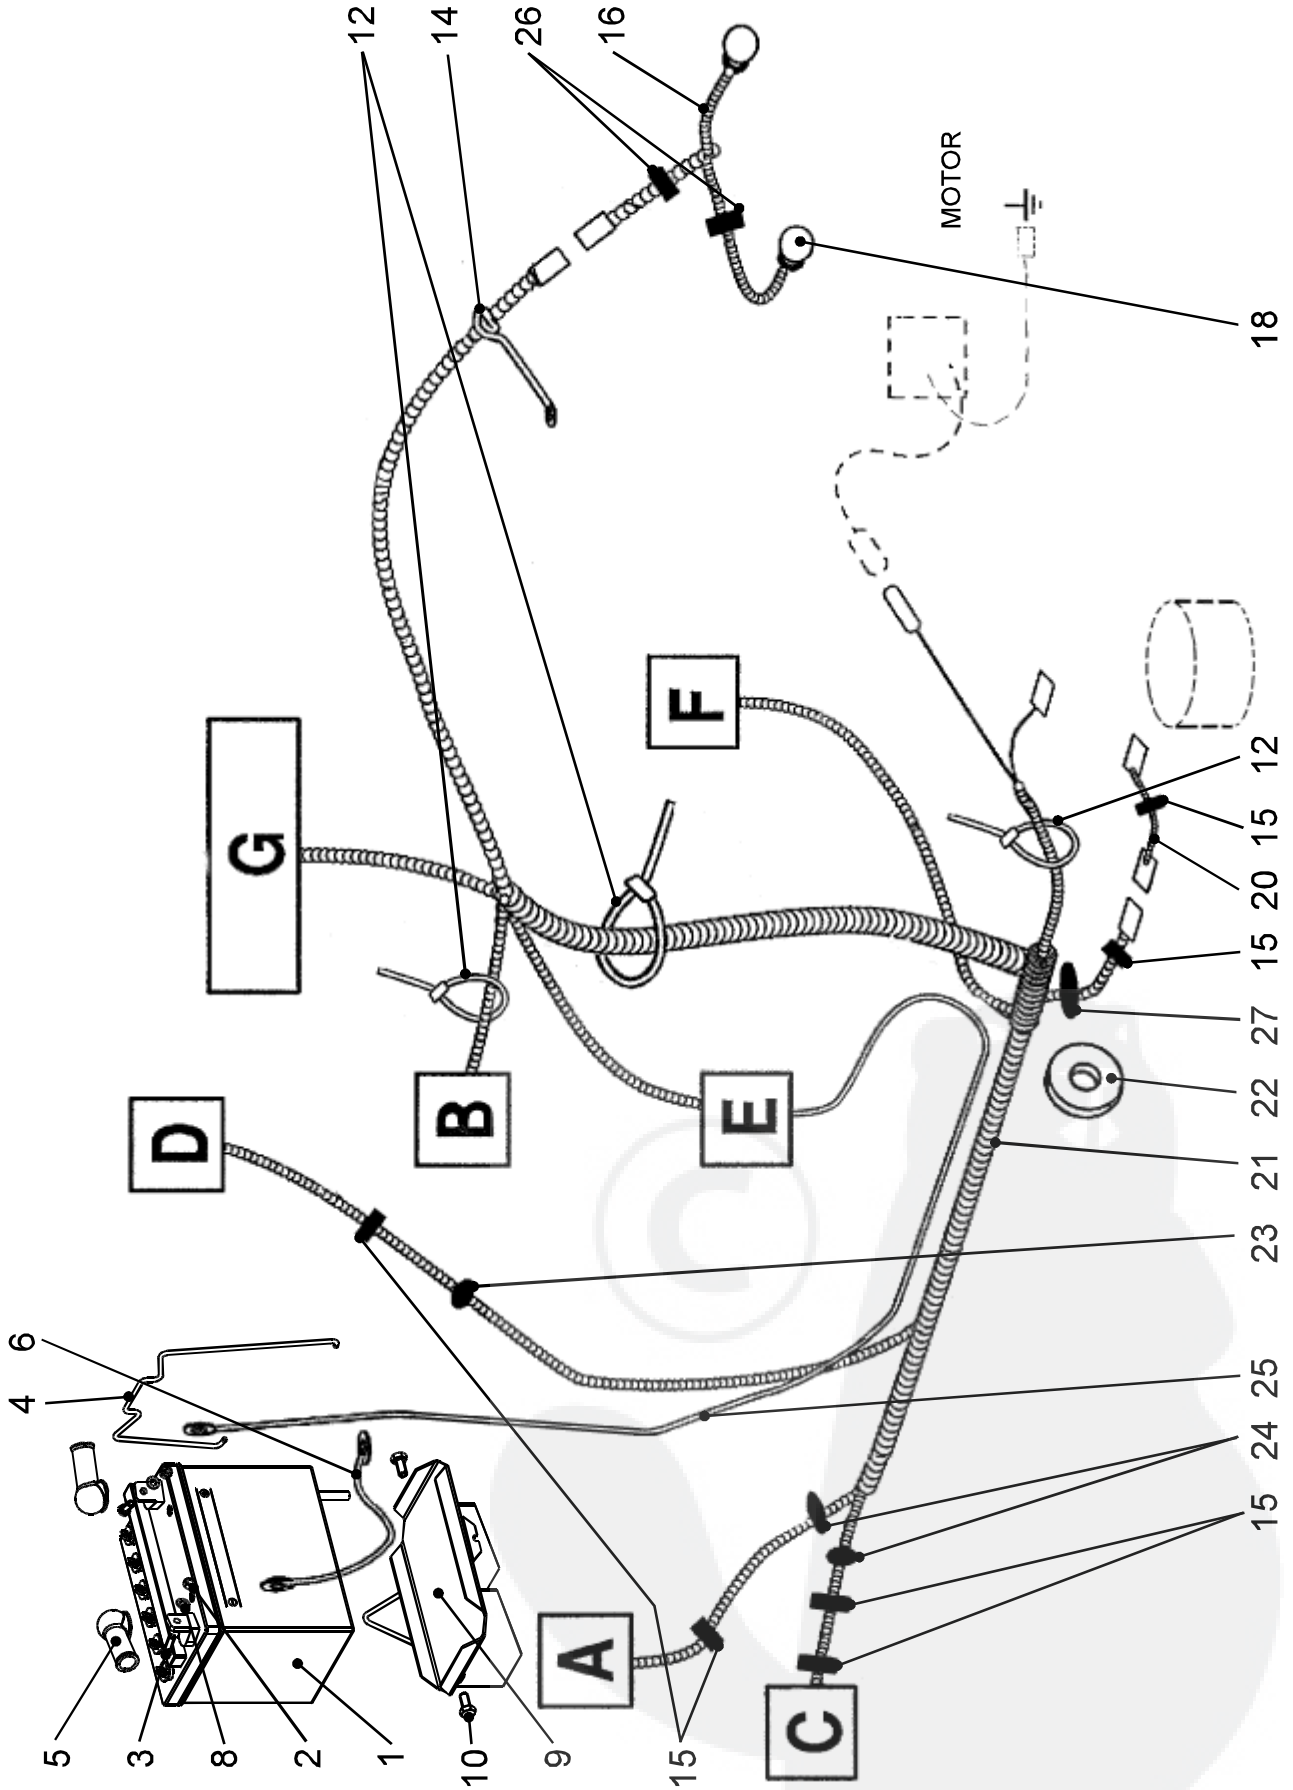

TURBOCUT

Lawn Tractor

Model TC 175 GTI

Spare Parts List

Series 2006

0-5600-717

TC 175 GTI

- 1 ENGINE ASSEMBLY
- 2 FRONT AXLE
STEERING
- 3 TRANSMISSION DRIVE
- 4 OPERATION
 - MOWER/LIFT
 - BRAKE/BY-PASS
 - TRAVEL PEDALS
- 5 CUTTING PAN
 - MOWER HOUSING COMPL.
 - DRIVE SYSTEM
- 6 CHUTE - COLLECTOR ASSEMBLY
- 7 GRASS COLLECTOR ASSEMBLY
- 8 BODY ASSEMBLY
 - FENDER/SEAT
 - HOOD
- 9 ELECTRICAL
 - WIRING HARNESS COMPL.
 - SWITCHES (1)
 - SWITCHES (2)
- 10 DECALS/LABELS

BODY ASSEMBLY - HOOD

BODY ASSEMBLY - HOOD

Section 8

GRP	POS.	PART NO.	DESCRIPTION	Q.TY	CODE
8	61	204958029	Bumper (Senator)	1	
8	62	202958273	Hood	1	
8	68	204160001	Spring pin 6x45 ISO 8750	1	
8	69	204958063	Steering wheel	1	
8	70	254505016	Flat head screw M5x16 DIN 965 A 4.8	4	
8	71	250004014	Head-slotted screw M4x14 DIN 84 A 4.8	1	
8	72	000084414	Throttle knob - black	1	
8	73	000284240	Self locking nut M4 DIN 985 Cl.8	1	
8	74	000285912	Self locking nut M5 DIN 985 Cl.8	4	
8	75	000717739	Throttle lever assy	1	
8	76	105800812	Brace	1	
8	77	204056429	Dash panel - black	1	
8	81	220005020	Hex screw M5x20 DIN 933 8.8	6	
8	82	000239448	Flat washer 5.3 DIN 9021 B	6	
8	83	000244563	Hex screw M8x20 DIN 933 8.8	4	
8	84	000298760	Flat washer 8.4 DIN 9021 B	4	
8	86	105800818	Safety bar	1	
8	87	105800801	Hood spring	1	
8	89	204958028	Heat shield "H" assy	1	
8	90	000259314	Self drilling screw 4.2x13 DIN 7504 K	9	
8	93	000305025	Hub cap GL 50x1-2.5 - black	2	
8	95	000201003	Spring washer 8 DIN 127 B	4	
8	96	205056619	Rubber purl 8 / 2	1	
8	97	204056395	Shield side	2	