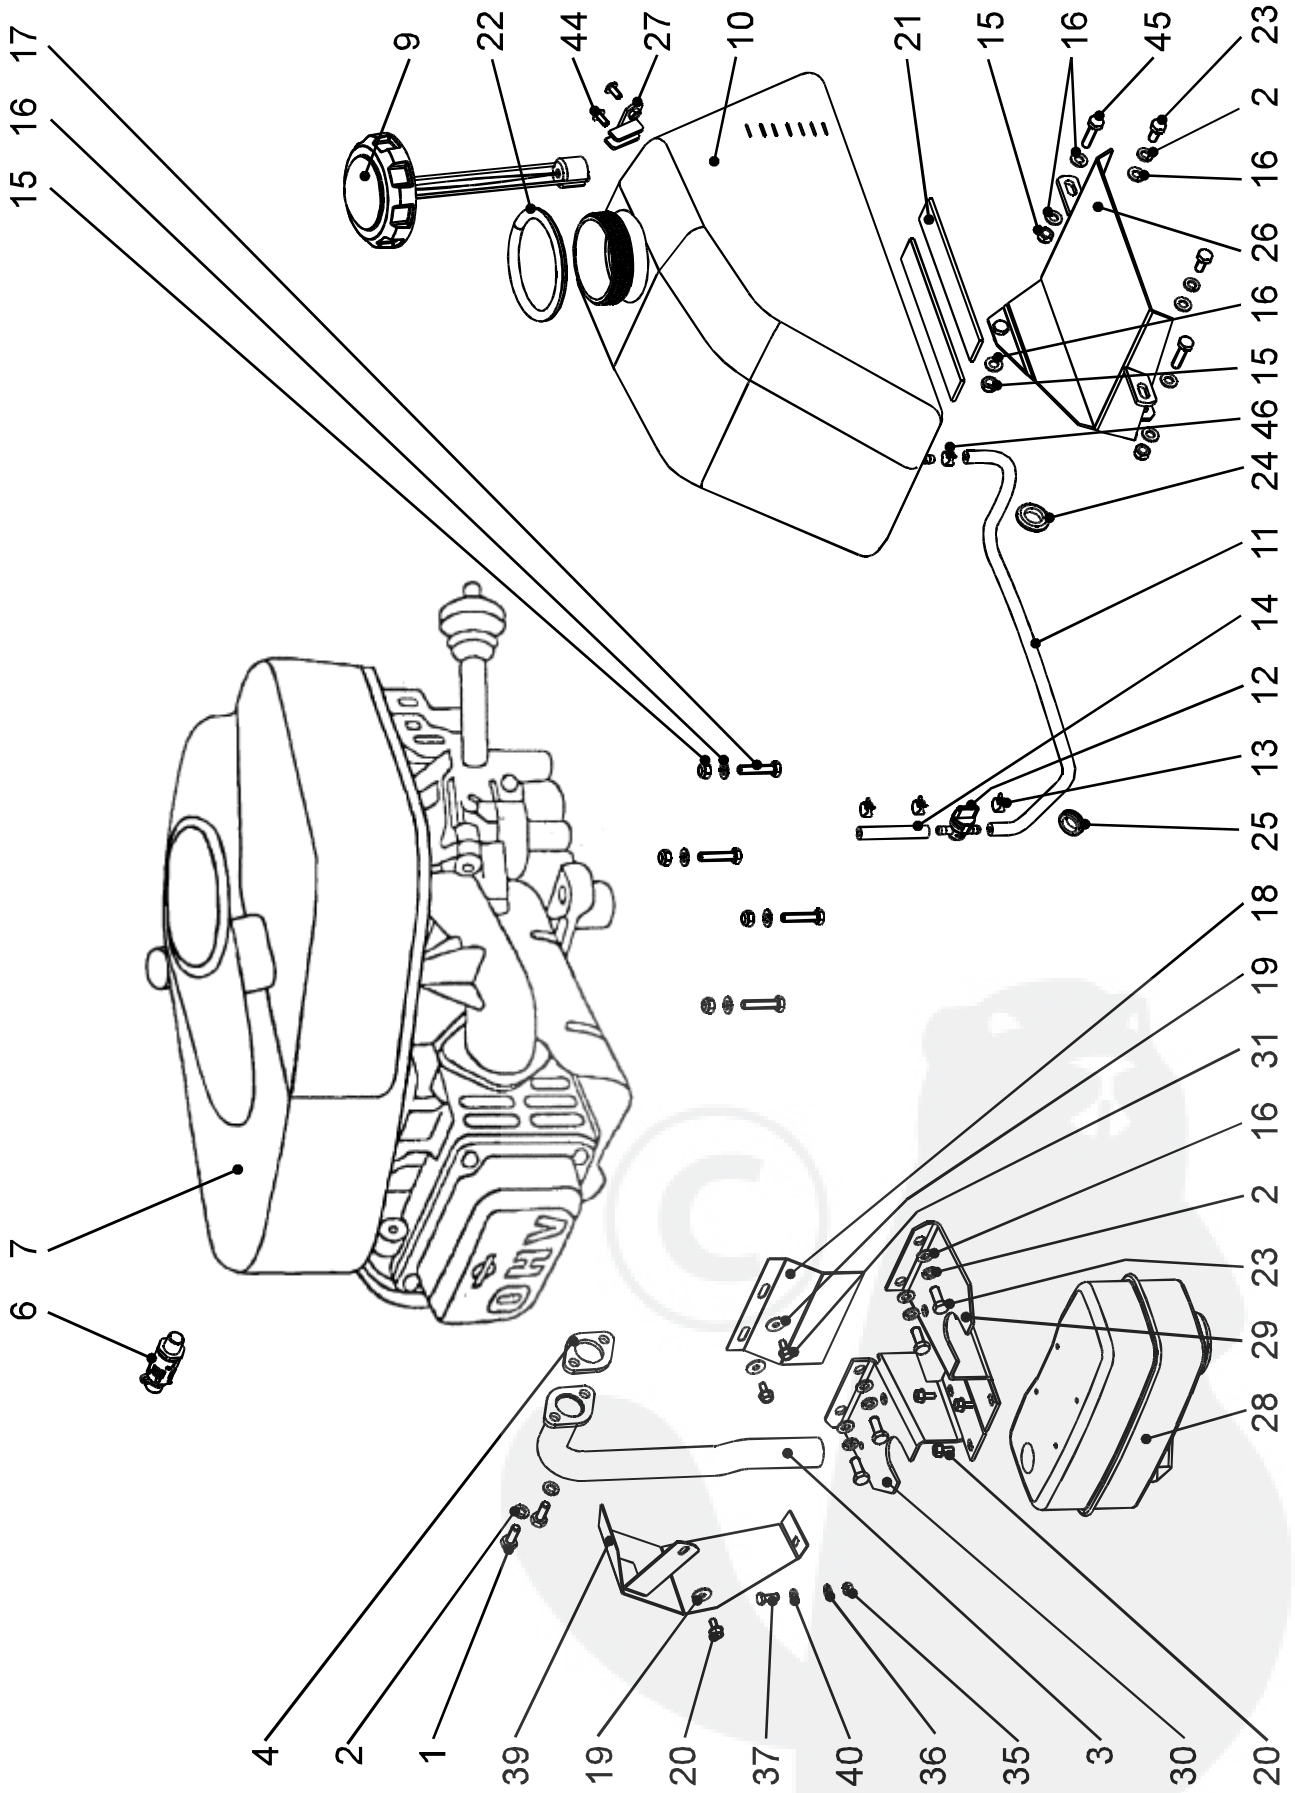

ENGINE ASSEMBLY

ENGINE ASSEMBLY

Section 1

GRP	POS.	PART NO.	DESCRIPTION	Q.TY	CODE
1	1	000201531	Exhaust screw 5/16-18UNC-3/4LG	2	
1	2	000201003	Spring washer 8 DIN 127 B	8	
1	3	595900042	Exhaust tube	1	
1	4	000224180	Exhaust gasket 15.5 HP	1	
1	6	000888305	Oil drain valve	1	
1	7	205777130	Engine, 17.5 HP AVS	1	
1	9	204959306	Fuel tank cap	1	
1	10	204958344	Fuel tank	1	
1	11	204056368	Fuel line 860mm	1	
1	12	000476300	Fuel tank valve	1	
1	13	000318164	Spring clip UM 5008	3	
1	14	000008646	Fuel line 70mm	1	
1	15	000280885	Self locking nut M8 DIN 985 Cl.8	7	
1	16	000291500	Flat washer 8.4 DIN 125 A	15	
1	17	000299530	Hex screw M8x35 DIN 933 8.8	4	
1	18	000022396	Front cover	1	
1	19	000298210	Flat washer 6.4 DIN 9021 B	3	
1	20	505900065	Taptite thread form screw M6x12 DIN 7500 D	5	
1	21	204056363	Insert	2	
1	22	204056367	Seaming profil	1	
1	23	000244563	Hex screw M8x20 DIN 933 8.8	6	
1	24	820002202	Bushing 18x2	1	
1	25	203800004	Bushing 16x2 KD 7	1	
1	26	204958051	Fuel tank holder	1	
1	27	204958050	Holder	1	
1	28	505900053	Muffler	1	
1	29	195800062	Muffler heat guard,left	1	
1	30	195800926	Muffler heat guard, right	1	
1	31	205204143	Taptite thread form screw M6x16 DIN 7500 D	2	
1	35	000271942	Hex nut M6 DIN 934 Cl.8	1	
1	36	000200442	Spring washer 6 DIN 127 B	1	
1	37	000284449	Hex screw M6x16 DIN 933 8.8	1	
1	39	201958451	Exhaust manifold cover	1	
1	40	000290389	Flat washer 6.4 DIN 125 A	1	
1	44	204601206	Screw M6x12 BN 11 252 10.9	2	
1	45	000245124	Hex screw M8x30 DIN 933 8.8	2	
1	46	205010160	Fuel line clamp 10/16-7.5	1