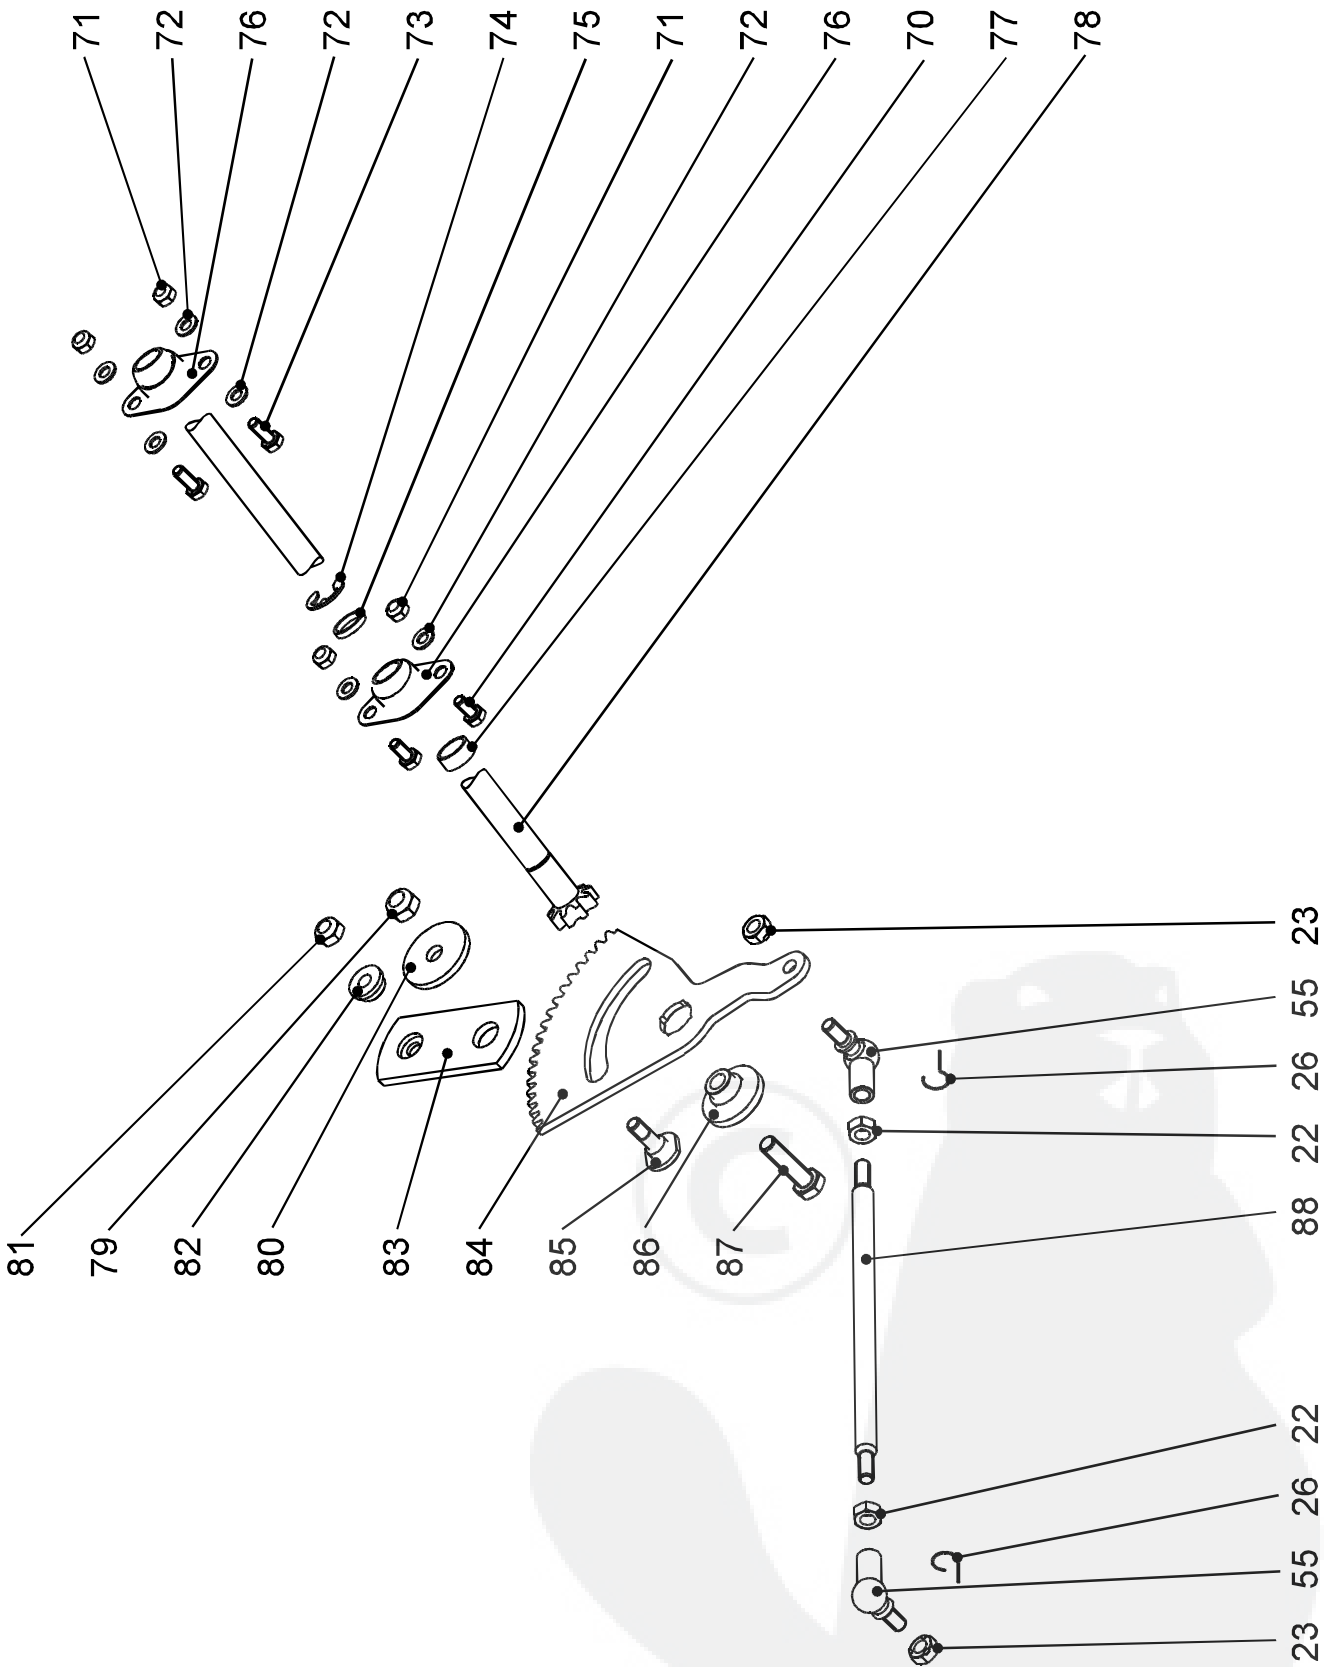

STEERING

STEERING
Section 2

GRP	POS.	PART NO.	DESCRIPTION	Q.TY	CODE
2	22	000273625	Hex nut M10 DIN 934 Cl.8	2	
2	23	204101006	Self locking nut M10 DIN 980 8/V	2	
2	26	000235246	Locking stirrups 16 DIN 71805 S	2	
2	55	195800901	Ball angle joint 16	2	
2	70	000243441	Hex screw M8x16 DIN 933 8.8	2	
2	71	000280885	Self-locking nut M8 DIN 985 Cl.8	4	
2	72	000291500	Flat washer 8.4 DIN 125 A	6	
2	73	000244563	Hex screw M8x20 DIN 933 8.8	2	
2	74	000230230	Spring clip C15 DIN 6799	1	
2	75	105800970	Spacer, upper	1	
2	76	505900002	Spherical bearing FJB 12	2	
2	77	105800969	Spacer, lower	1	
2	78	195800920	Steering shaft pinion gear	1	
2	79	000282557	Self-locking nut M12 DIN 985 Cl.8	1	
2	80	505900043	Eccentric bolt washer 12.4x50x5	1	
2	81	000281446	Self-locking nut M10 DIN 985 Cl.8	1	
2	82	201058244	Bushing	1	
2	83	201058248	Steering plate	1	
2	84	000040667	Sector gear	1	
2	85	201058246	Shoulder bolt	1	
2	86	201058247	Steering pin	1	
2	87	220012045	Hex screw M12x45 DIN 933 8.8	1	
2	88	000050413	Drag link	1