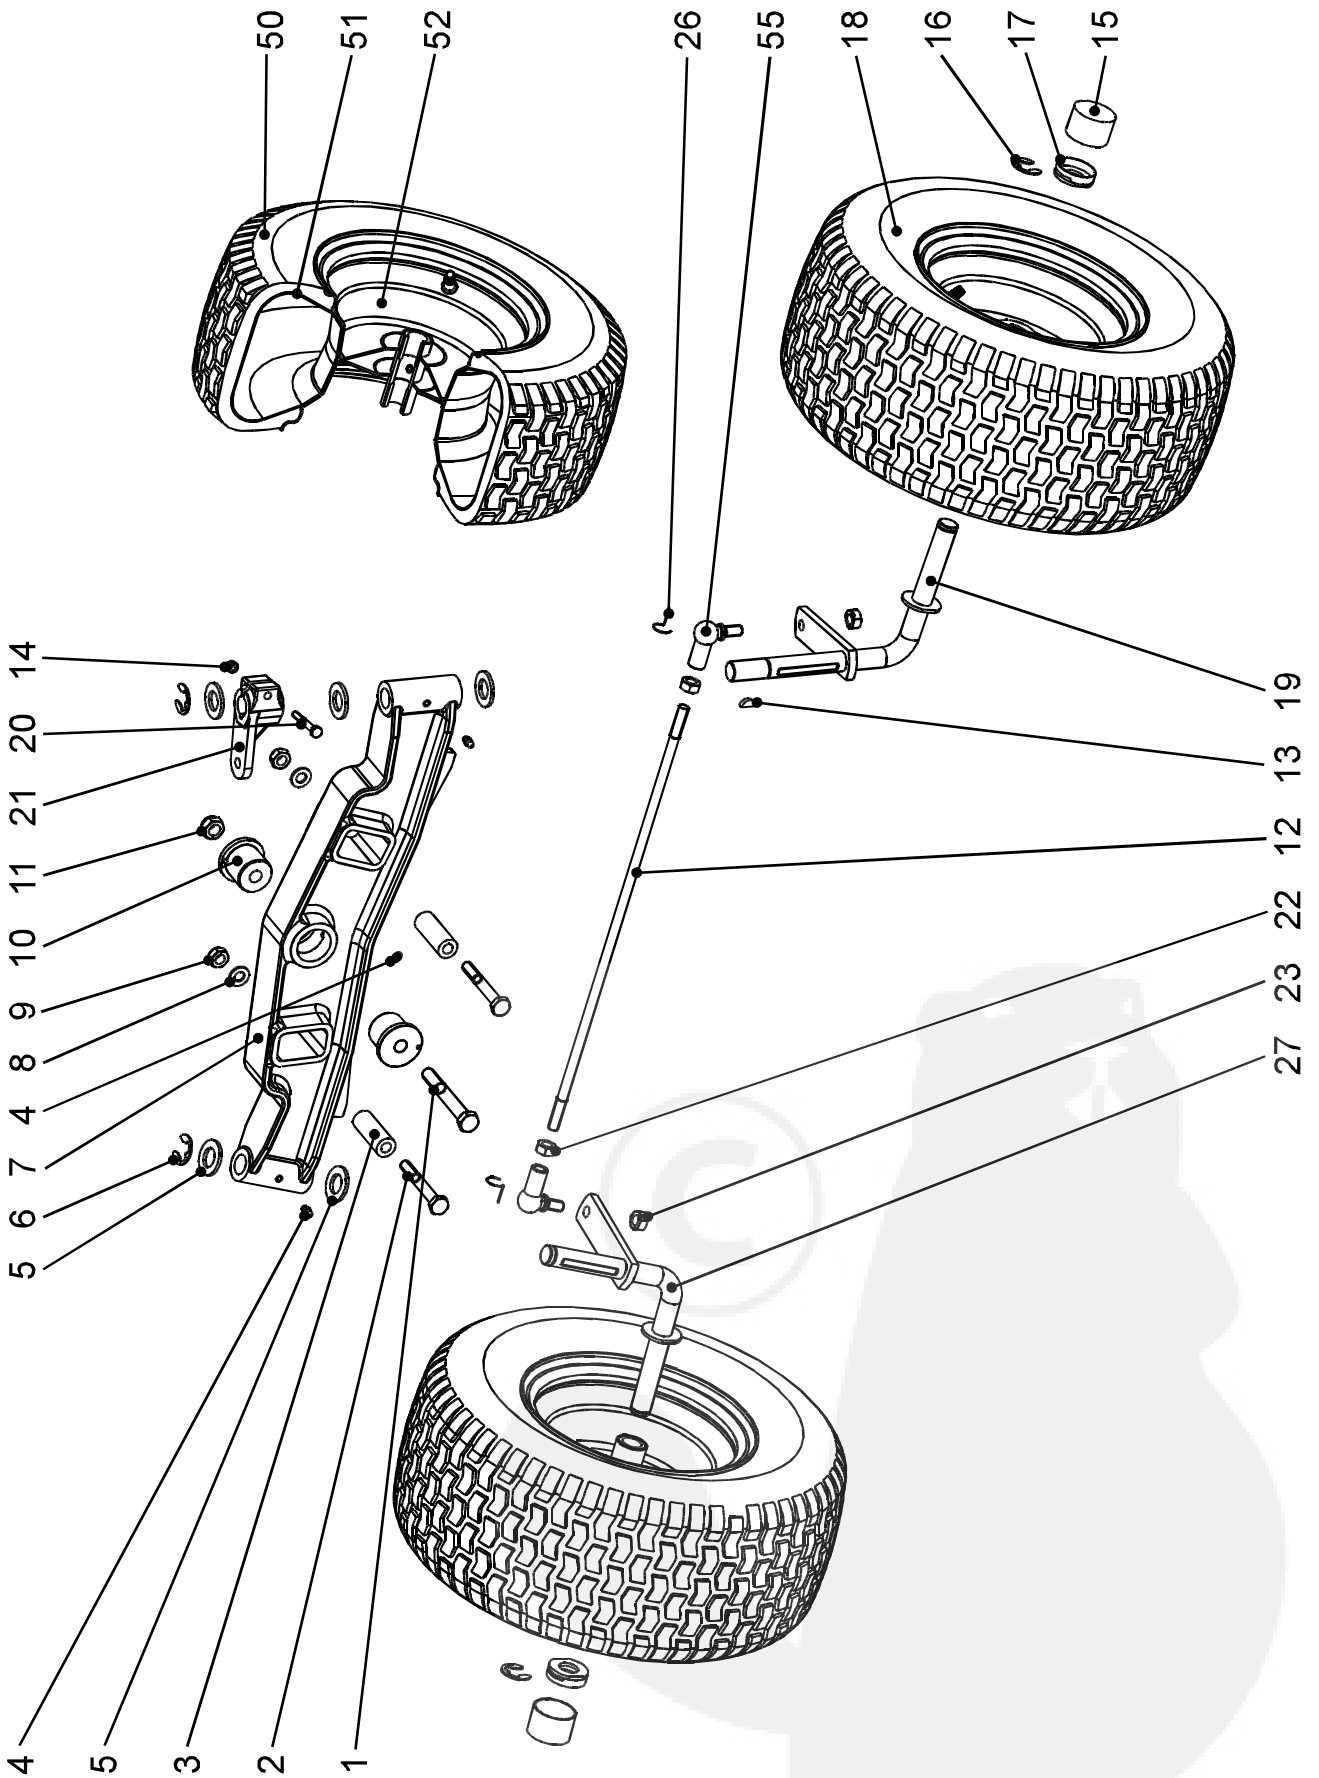

FRONT AXLE

FRONT AXLE

Section 2

GRP	POS.	PART NO.	DESCRIPTION	Q.TY	CODE
2	1	221012090	Hex screw M12x90 DIN 931 8.8	1	
2	2	201221175	Hex screw M10x75 DIN 931 8.8	2	
2	3	201058447	Spacer	2	
2	4	000740113	Grease fitting MK 6 DIN 71412	3	
2	5	000295966	Flat washer 19 DIN 125 A	5	
2	6	000230230	Spring clip 15 DIN 6799	2	
2	7	000093852	Front axle	1	
2	8	000292061	Flat washer 10.5 DIN 125 A	2	
2	9	000281446	Self locking nut M10 DIN 985 Cl.8	2	
2	10	505900004	Front axle bushing	2	
2	11	000282557	Self locking nut M12 DIN 982 Cl.8	1	
2	12	000069080	Tie rod front axle	1	
2	13	000207152	Square key 5x7.5 DIN 6888	1	
2	14	000283118	Self locking nut M6 DIN 985 Cl.8	1	
2	15	000407121	Hub cap SC 1-1/2	2	
2	16	000230230	Spring Clip 15 DIN 6799	2	
2	17	204958041	Washer with tube	2	
2	18	204959299	Front tyre wheel assy 16x6.5-8 KST	2	
2	19	205956136	Spindle, left	1	
2	20	221006045	Hex screw M6x45 DIN 931 8.8	1	
2	21	200058647	Steering spindle lever for Y2K	1	
2	22	000273625	Hex nut M10 DIN 934 Cl.8	2	
2	23	204101006	Self locking nut M10 DIN 980 8/V	2	
2	26	000235246	Locking stirrups 16 DIN 71805 S	2	
2	27	200958718	Spindle, right	1	
2	50	204598001	Tyre 16x6.5-8 KENDA SUPER TURF	2	
2	51	000415426	Tube 16x6.5-8	2	
2	52	204598024	Rim complete 16x6.5-8	2	
2	55	195800901	Ball angle joint 16	2