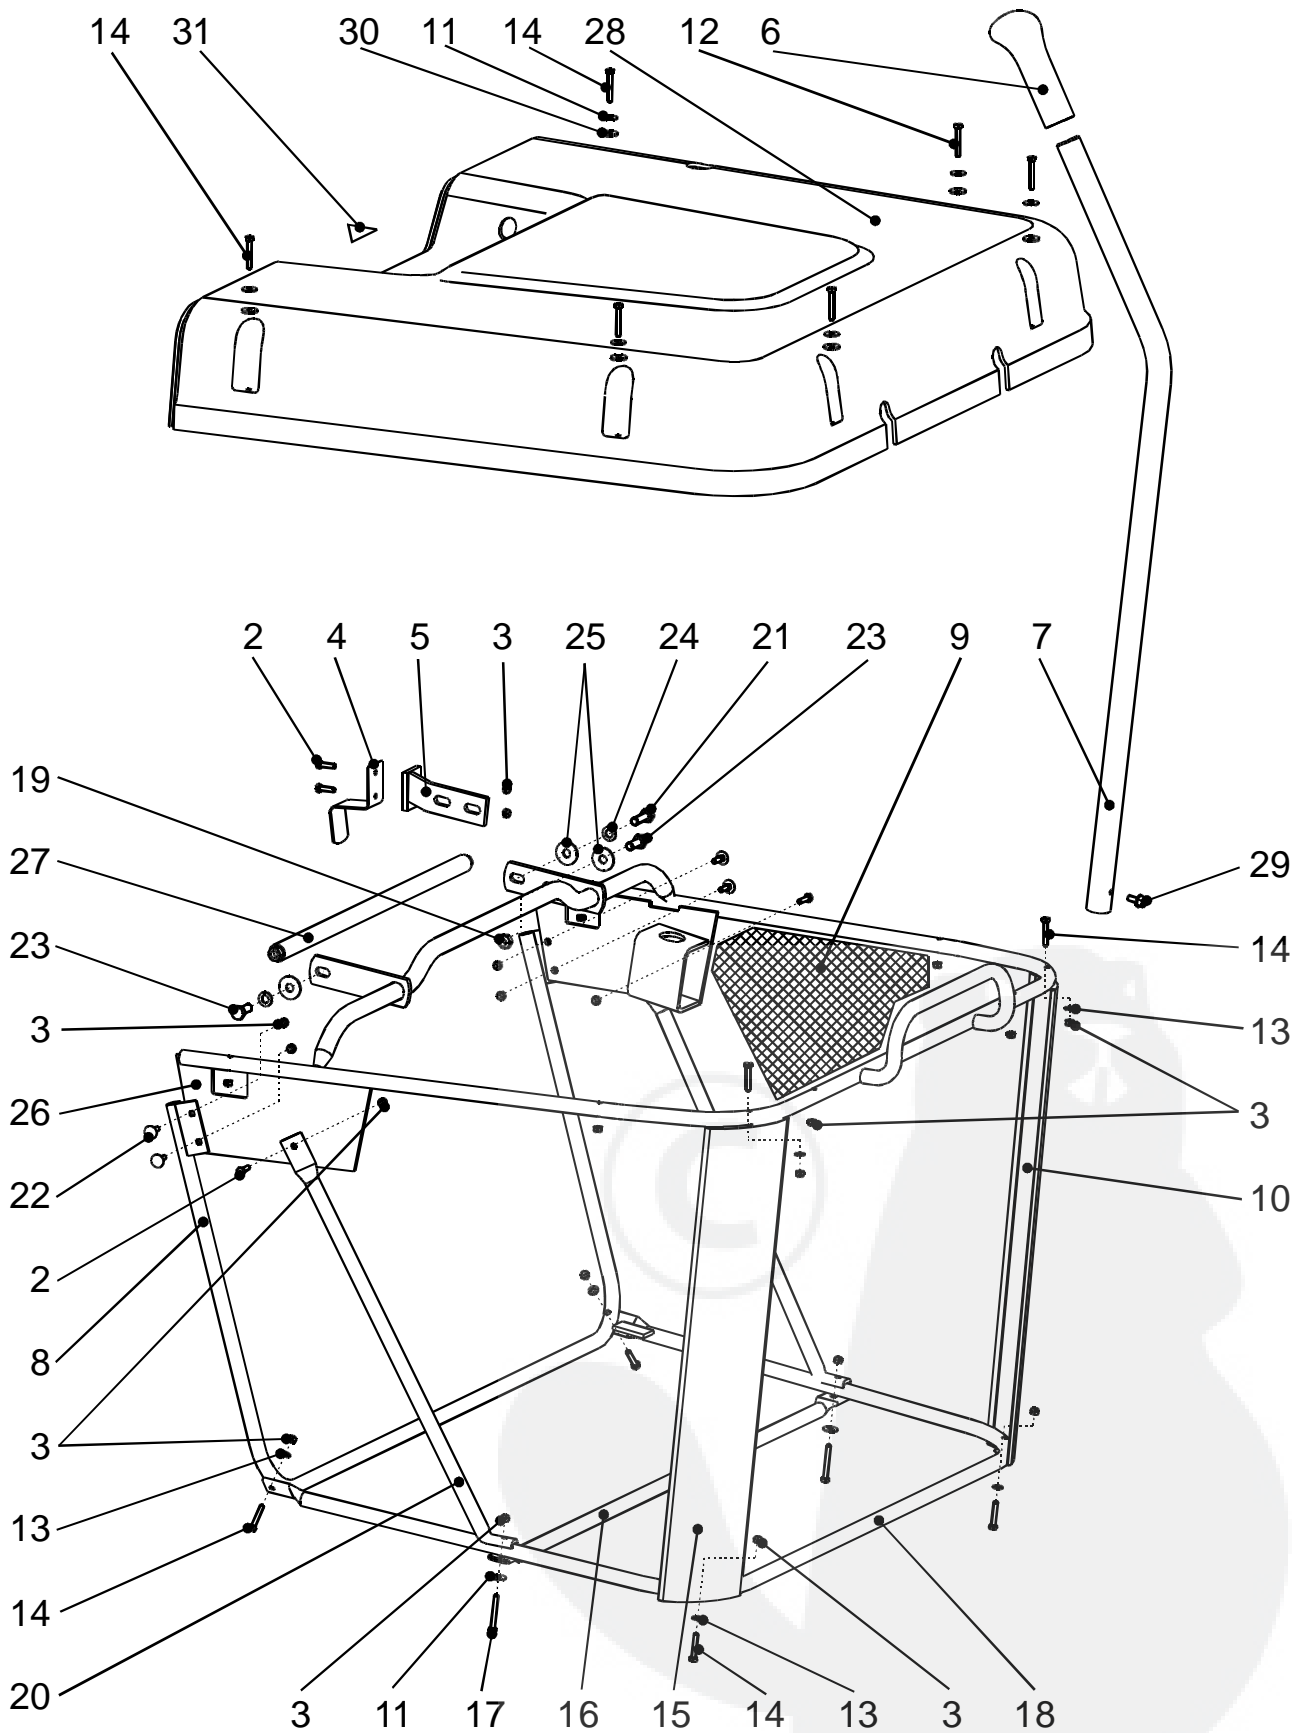

GRASS COLLECTOR ASSEMBLY

GRASS COLLECTOR ASSEMBLY

Section 7

GRP	POS.	PART NO.	DESCRIPTION	Q.TY	CODE
7	1	201958325	Grass collector assy	1	
7	2	000254067	Hex screw M5x16 DIN 933 8.8	4	
7	3	000285912	Self locking nut M5 DIN 985 Cl.8	22	
7	4	105800918	Collector spring, interlock	1	
7	5	201958329	Spring bracket	1	
7	6	000489951	Handle grip, dump lever	1	
7	7	105800952	Dumping lever	1	
7	8	000975249	Front frame assy	1	
7	9	200058278	Grass collector bag CZ	1	
7	10	000019063	Corner support - right	1	
7	11	000239448	Flat washer 5.3 DIN 9021 B	8	
7	12	000272635	Hex screw M5x30 DIN 933 8.8	4	
7	13	000289828	Flat washer 5.3 DIN 125 A	6	
7	14	000286605	Hex screw M5x25 DIN 933 8.8	8	
7	15	000060269	Corner support- left	1	
7	16	000024937	Connecting brace	1	
7	17	000283250	Hex screw M5x35 DIN 933 8.8	2	
7	18	200958657	Bottom frame assy	1	
7	19	000280885	Self locking nut M8 DIN 985 Cl.8	1	
7	20	000026048	Brace	2	
7	21	000246235	Hex screw M8x25 DIN 933 8.8	1	
7	22	000207086	Carriage bolt M5x16 DIN 603 6.8	4	
7	23	000244563	Hex screw M8x20 DIN 933 8.8	2	
7	24	000201003	Spring washer 8 DIN 127 B	2	
7	25	000298760	Flat washer 8.4 DIN 9021 B	3	
7	26	201958328	Top frame assy	1	
7	27	000978604	Lift handle	1	
7	28	201058089	Collector cover RAL 3020	1	
7	29	505900065	Taptite thread form screw M6x12 DIN 7500 D	1	
7	30	105800862	Rubber washer 5	6	
7	31	000639144	Decal arrow	1