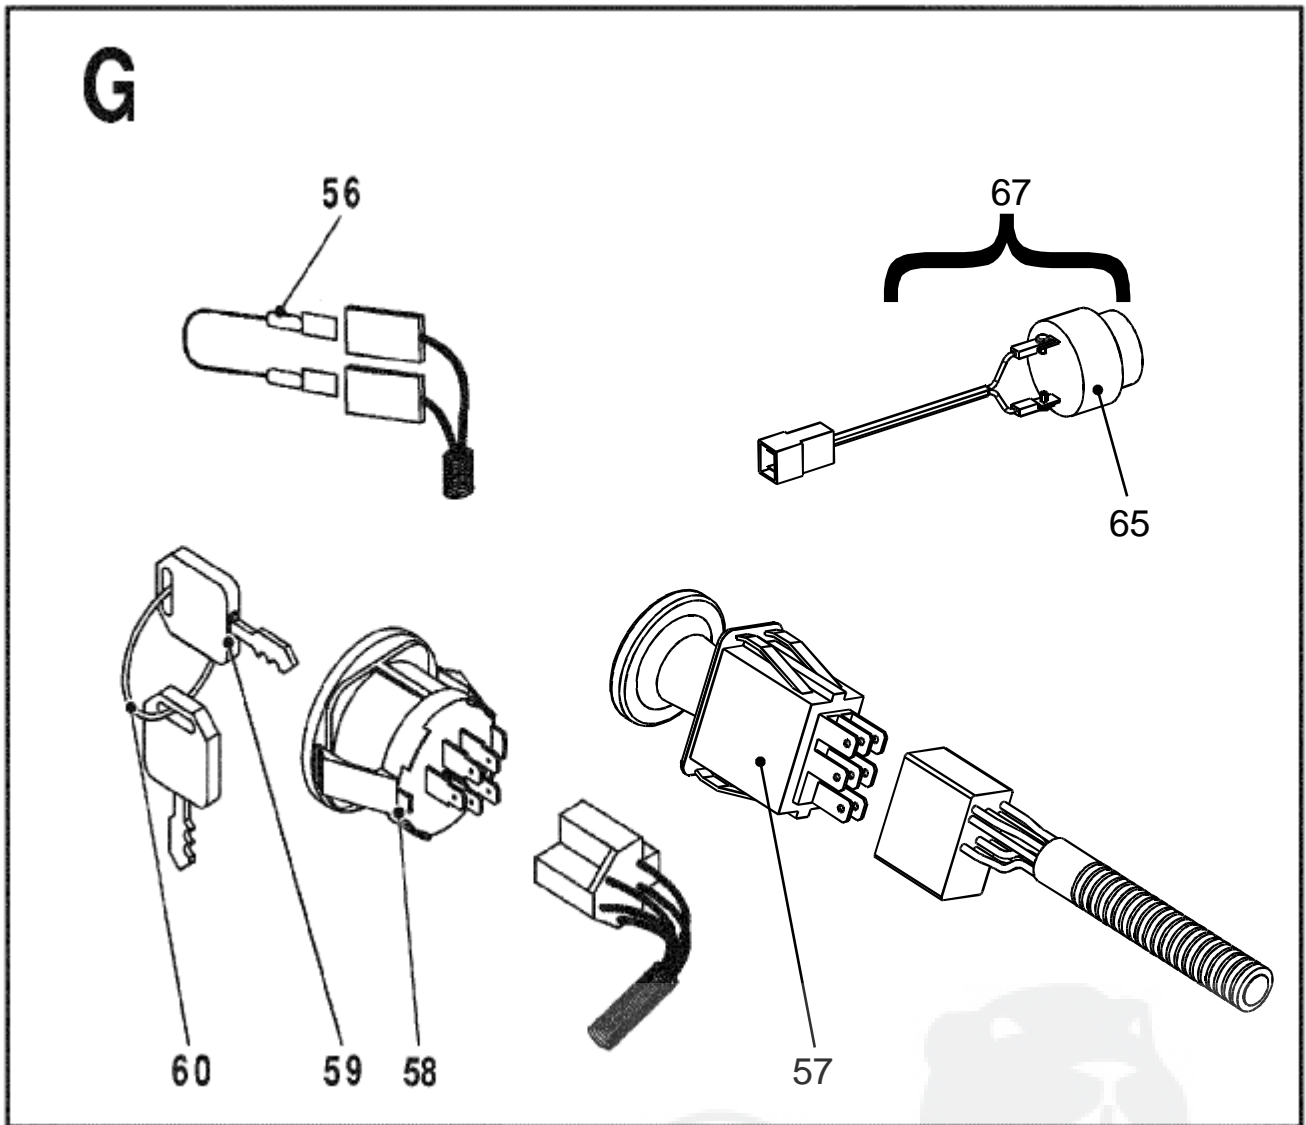

ELECTRICAL - SWITCHES (2)

Section 9

GRP	POS.	PART NO.	DESCRIPTION	Q.TY	CODE
9	56	195800895	Connect cable	1	
9	57	204059307	Locking pull switch	1	
9	58	200830600	Ignition switch DELTA integral with key	1	
9	59	200800001	Key with moulded cover for integral switch	2	
9	60	000304909	Ring 406 15/40	1	
9	65	201852002	Buzzer	1	
9	67	201958410	Buzzer compl.	1