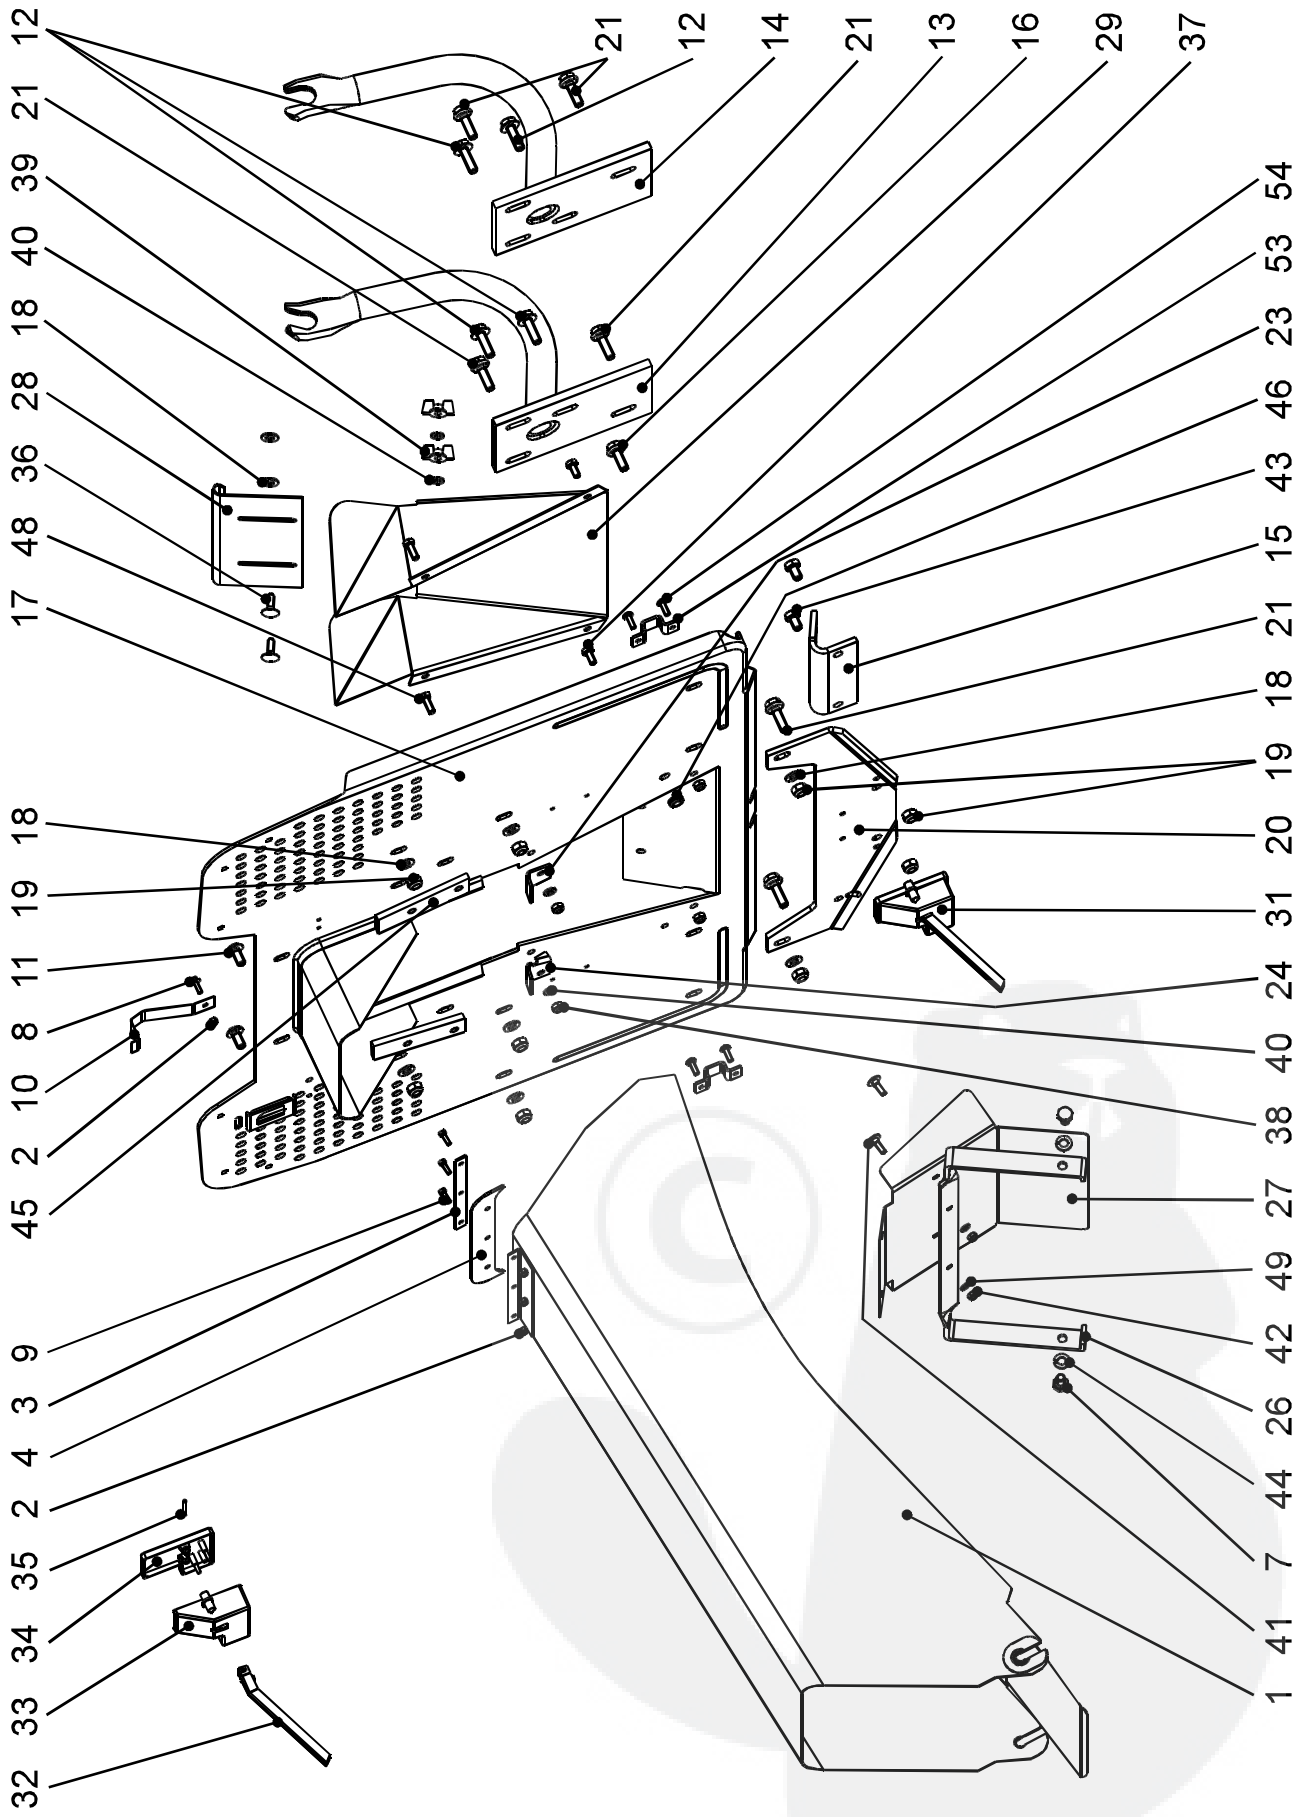

CHUTE - COLLECTOR ASSEMBLY

CHUTE - COLLECTOR ASSEMBLY

Section 6

GRP	POS.	PART NO.	DESCRIPTION	Q.TY	CODE
6	1	202958270	Tunnel	1	
6	2	000284240	Self locking nut M4 DIN 985 Cl.8	4	
6	3	000072765	Support plate	1	
6	4	000071082	Rubber seal	1	
6	7	202359367	Hex screw M8x12 DIN 933 8.8	2	
6	8	253504012	Ecofix screw M4x12 BN 4825 H 4.8	1	
6	9	000262911	Head slotted screw M4x12 DIN 84 A 8.8	3	
6	10	105800926	Switch cover	1	
6	11	255108016	Carriage bolt M8x16 BN 11252 10.9	2	
6	12	000251691	Screw M8x25 Verbus Ripp BN 2797 Cl.100	4	
6	13	200958653	Collector support, right	1	
6	14	200958652	Collector support, left	1	
6	15	200058625	Tow hitch	1	
6	16	222008020	Hex screw M8x20 DIN 6921 8.8	1	
6	17	200958766	Collector plate assy	1	
6	18	000291500	Flat washer 8.4 DIN 125 A	9	
6	19	000280885	Self locking nut M8 DIN 985 Cl.8	9	
6	20	200058623	Tow hitch support	1	
6	21	000213312	Hex screw M8x25 DIN 6921 8.8	6	
6	23	202056034	Tunnel support, left	1	
6	24	202056033	Tunnel support, right	1	
6	26	200058627	Protective shield bracket	1	
6	27	201058222	Protective shield	1	
6	28	201058237	Adjustable shield	1	
6	29	201058238	Rear plate chute	1	
6	31	200958656	Overload switch assy, complete	1	
6	32	201058119	Overload switch actuation lever	1	
6	33	201058121	Upper housing, over-load switch	1	
6	34	201058120	Lower housing, over-load switch	1	
6	35	200059134	Pin, over-load switch	1	
6	36	240306016	Carriage bolt M6x16 DIN 603 6.8	2	
6	37	000247357	Hex screw M6x12 DIN 933 8.8	2	
6	38	000283118	Self locking nut M6 DIN 985 Cl.8	4	
6	39	000846802	Plastic wing nut 1/4-20	2	
6	40	000290389	Flat washer 6.4 DIN 125 A	4	
6	41	000207086	Carriage bolt M5x16 DIN 603 6.8	2	
6	42	000285912	Nut M5 DIN 985 KL8	2	
6	43	000244563	Hex screw M8x20 DIN 933 8.8	2	
6	44	000201003	Spring washer 8 DIN 127 B	2	
6	45	201115853	Reinforcing	2	
6	46	203125379	Bushing KD 716	1	
6	48	000284449	Hex screw M6x16 DIN 933 8.8	2	
6	49	000289828	Flat washer 5.3 DIN 125 A	2	
6	53	200058393	Clip	2	
6	54	300000012	Screw 4.8x13 DIN 7981 C	4