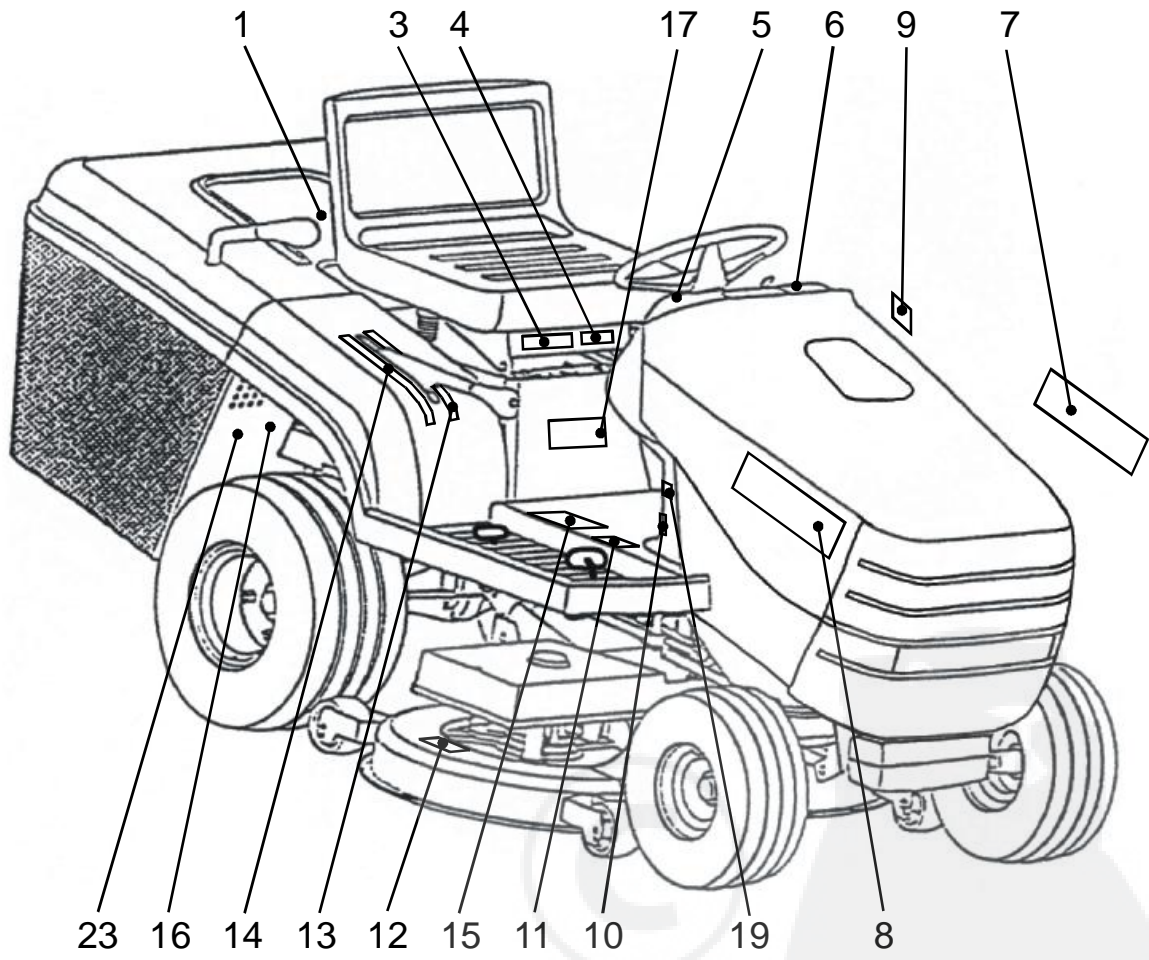

DECALS / LABELS

Section 10

GRP	POS.	PART NO.	DESCRIPTION	Q.TY	CODE
10	1	000639144	Decal arrow	1	
10	3	000604945	Battery label	1	
10	4	201059075	Decal B&S	1	
10	5	201058187	Decal, dash panel, right	1	
10	6	202056062	Decal, dash panel, left	1	
10	7	000699083	Decal TURBO CUT left	1	
10	8	000643368	Decal TURBO CUT right	1	
10	9	000689315	Brake locking	1	
10	10	000686620	Users information	1	
10	11	000668041	Safety label	1	
10	12	000601920	Safety label - cutting	2	
10	13	000697521	Label of lifting, left	1	
10	14	105800819	Label of lifting, right	1	
10	15	000641179	Travel direction decal	1	
10	16	200058280	By-pass decal	1	
10	17	201058186	Safety decal	1	
10	19	204056300	Decal, 175 GTI	2	
10	23	201058253	Rear plate chute decal	1