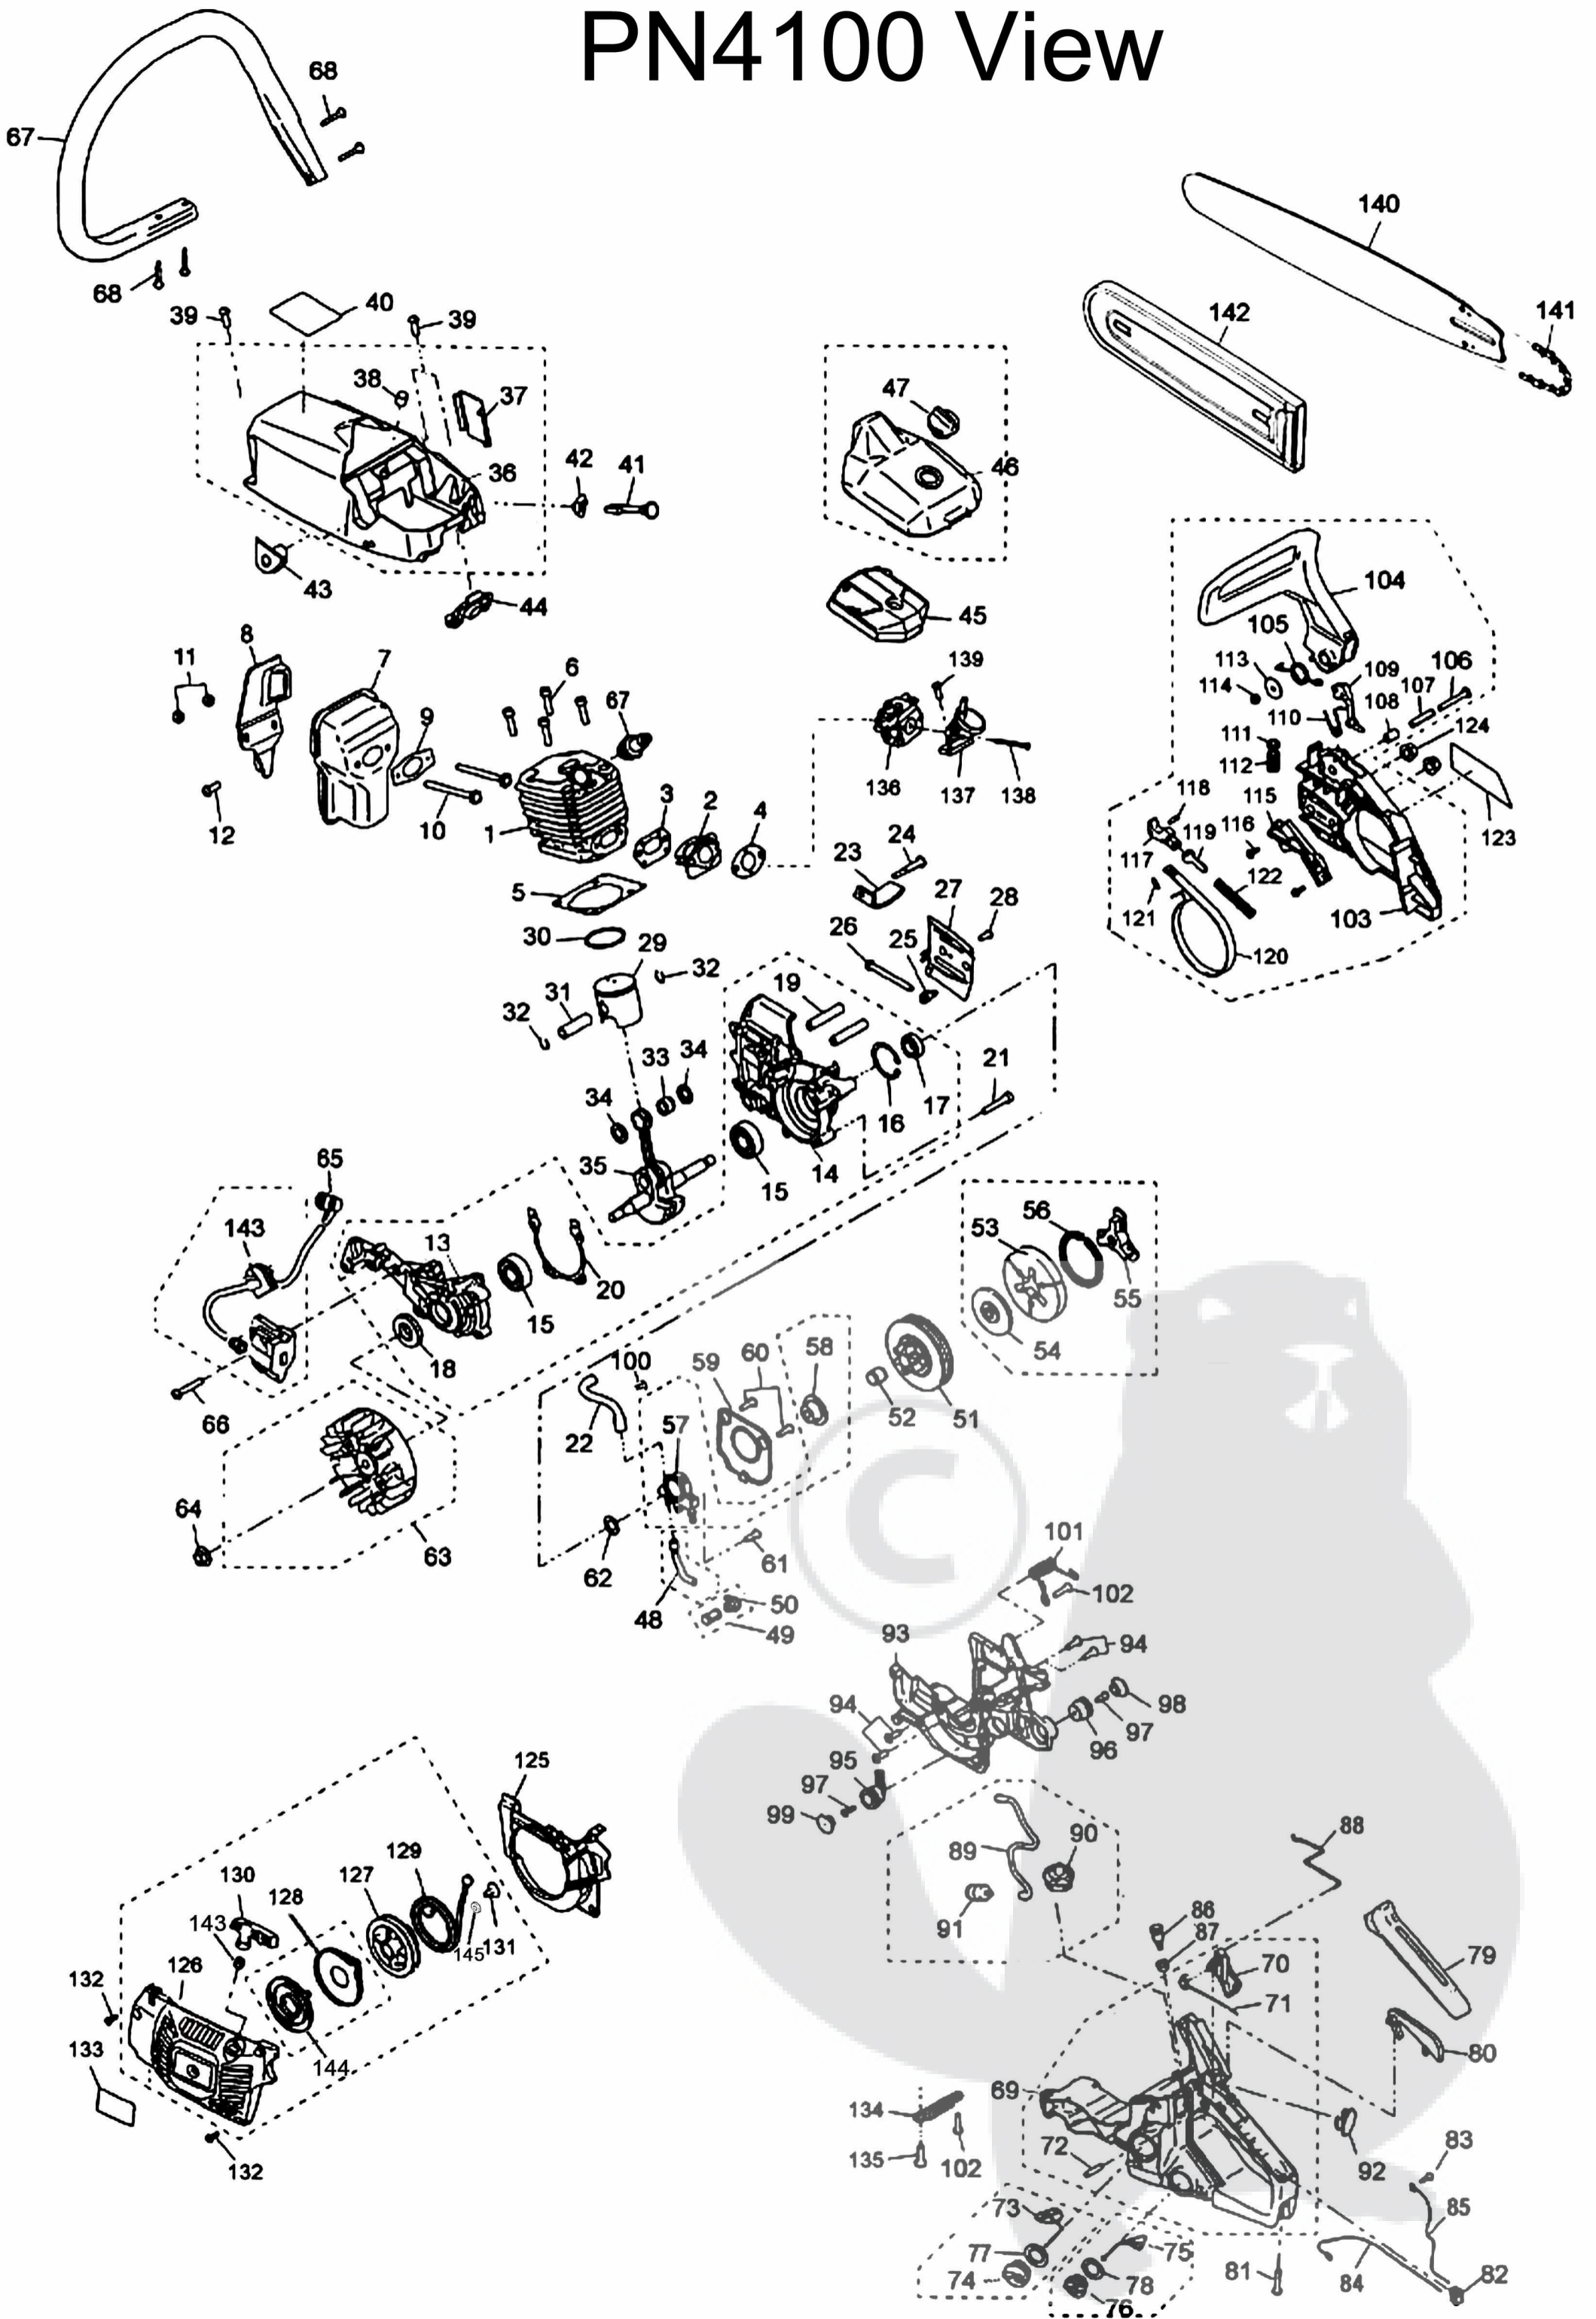

# PN4100 View

**PN4100**

Number	Description	Qty
GN4100-1	CYLINDER	1
GN4100-2	HOSE-AIR	1
GN4100-3	WASHER-HOSE AIR	1
GN4100-4	WASHER-CARBURETOR	1
GN4100-5	WASHER-CYLINDER	1
GN4100-6	SCREW	4
PN4100-7	MUFFLER	1
GN4100-8	SHIELD-MUFFLER	1
GN4100-9	WASHER MUFFLER	1
GN4100-10	SCREW-MUFFLER	2
GN4100-11	NUT-MUFFLER	2
GN4100-12	SCREWM5x14	1
GN4100-13	LEFT-CRANK CASE	1
GN4100-14	RIGHT-CRANK CASE	1
GN4100-15	BEARING-BALL	2
GN4100-16	<b>SNAP RING</b>	1
GN4100-17	SMALL SEAL OIL	1
GN4100-18	BIG SEAL OIL	1
GN4100-19	STUD	2
GN4100-20	WASHER-CRANK CASE	1
GN4100-21	SCREWM5x30	3
GN4100-22	HOSE-OIL	1
GN4100-23	<b>CHAIN CATCHER</b>	1
GN4100-24	PIN-BRAKE	1
GN4100-25	TOOTH-CHAIN ADJUSTING	1
GN4100-26	STUD	1
GN4100-27	<b>PLATE-BAR</b>	1
GN4100-28	SCREWM4x10	1
GN4100-29	PISTON	1
GN4100-30	RING-PISTON	1
GN4100-31	PIN-PISTON	1
GN4100-32	RING-SNAP	2
GN4100-33	NEEDLE BEARING-BALL10x14x11	1
GN4100-34	<b>WASHER-SPACER PISTON</b>	2
GN4100-35	CRANK SHAFT	1
GN4100-36	COVER-TOP YELLOW	1
GN4100-37	COVER RUBBER	1
GN4100-38	<b>COVER RUBBER</b>	1
GN4100-39	SCREWST4. 8x16	3
GN4100-40	LABEL	1
GN4100-41	CHOKE KNOB	1
GN4100-42	GROMMET-CHOKE	1
GN4100-43	BOOT-CARBURETOR	1
GN4100-44	SUPPORT-OIL KNOB	1