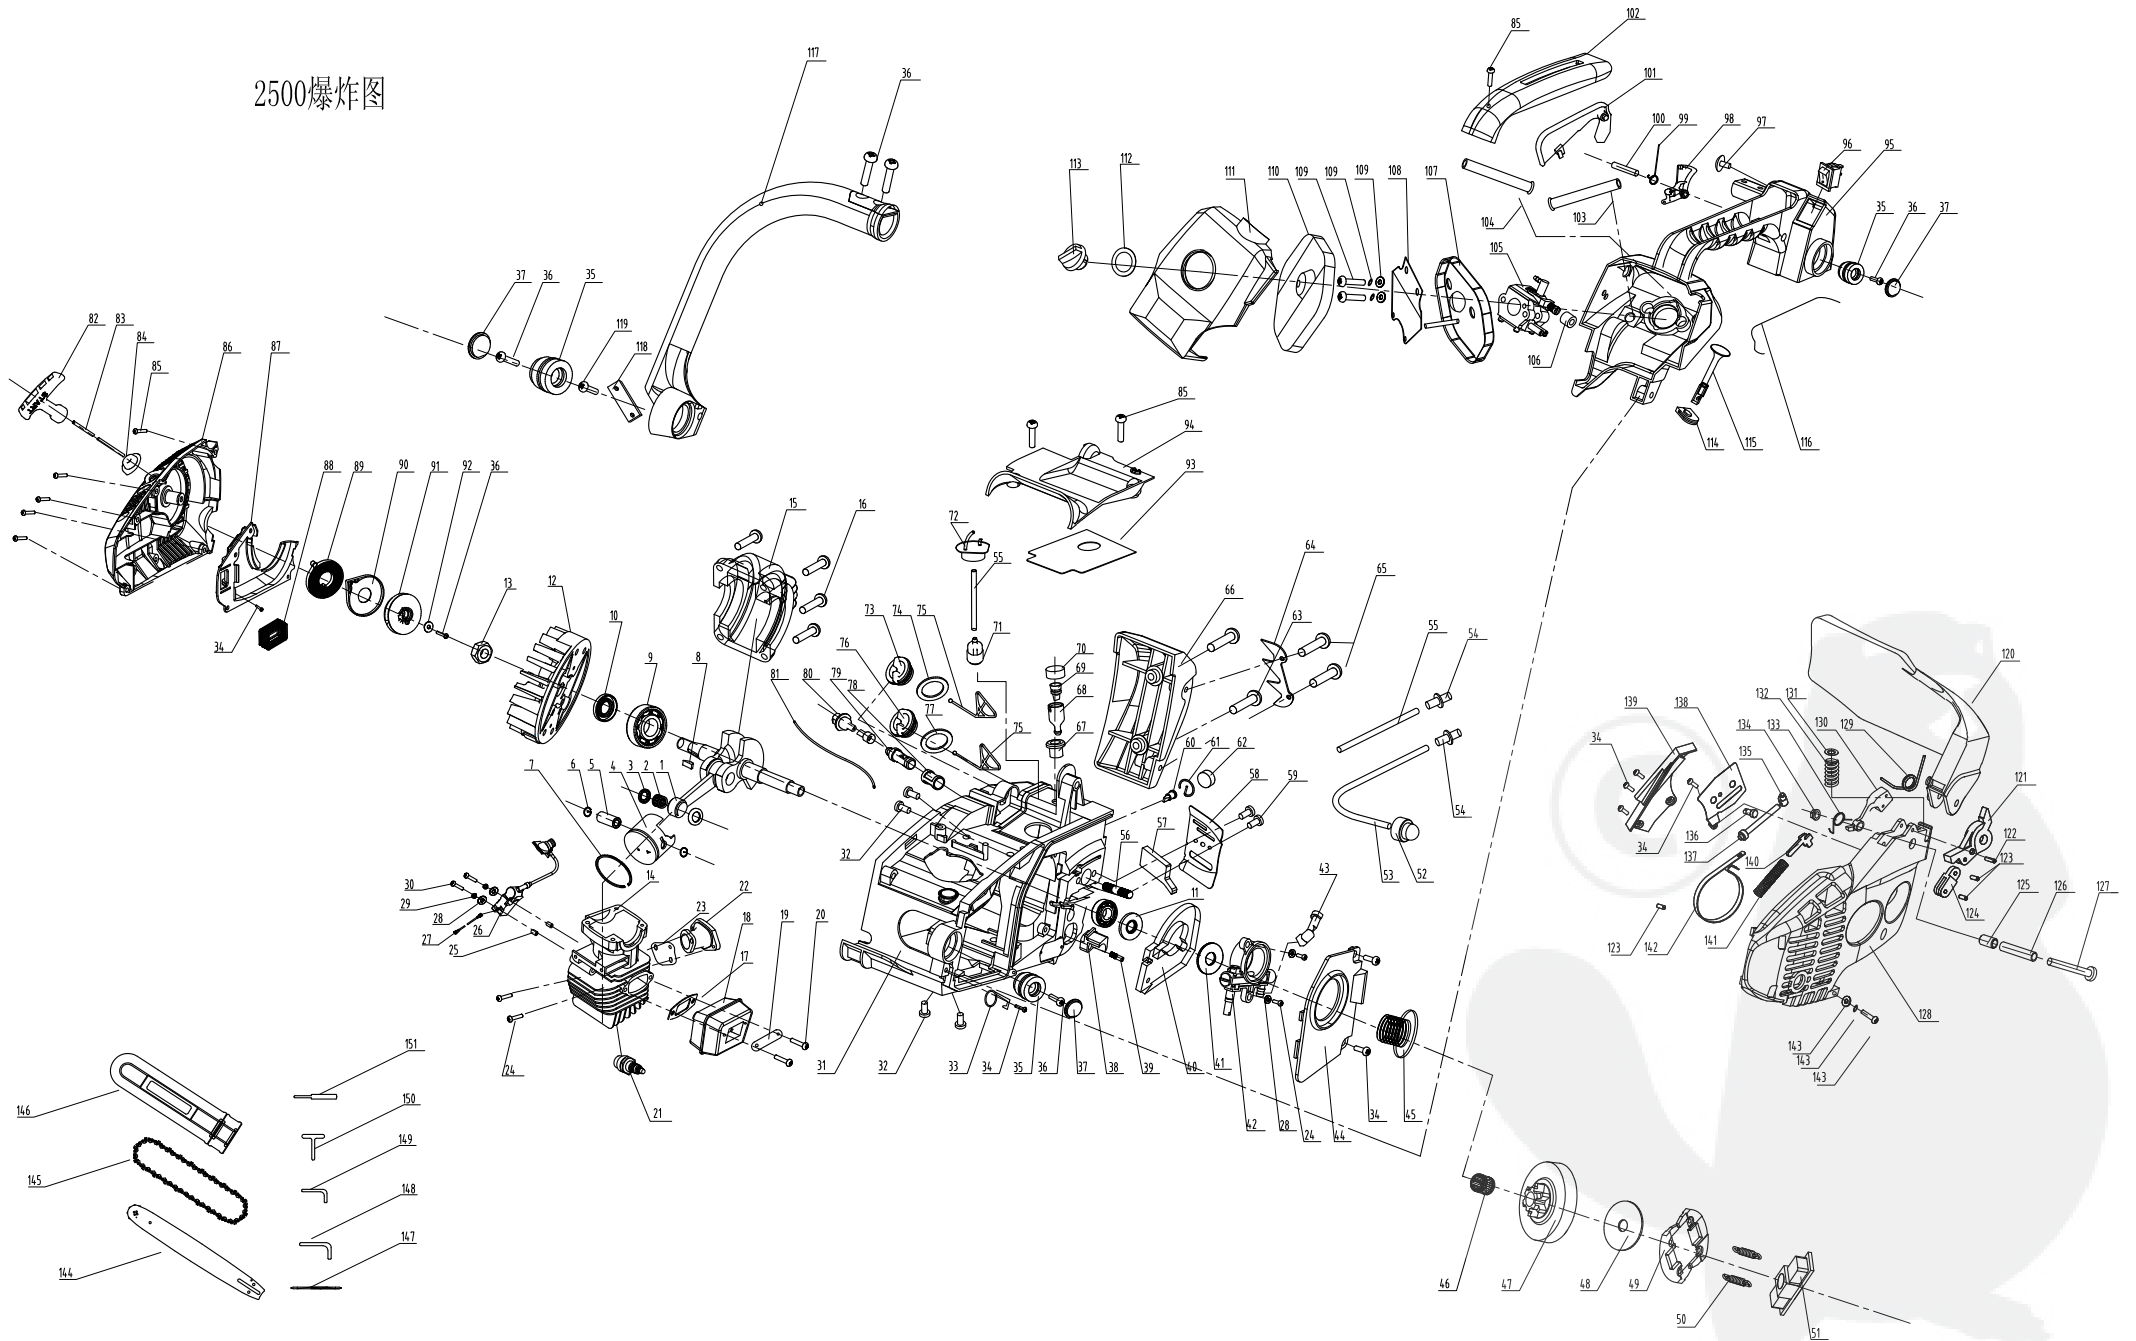

2500爆炸图

2500爆炸图

序号	ENGLISH NAME	数量	序号	ENGLISH NAME	数量
1	Crankshaft	1	47	clutch cover	1
2	needle bearing	1	48	clutch gasket	1
3	bearing ring	2	49	clutch	2
4	piston	1	50	clutch spring	2
5	piston pin	1	51	clutch shell	1
6	piston clip	2	52	carburetor prime	1
7	piston ring	1	53	intake pupe	1
8	circle 3x10	1	54	oil pipe connector	2
9	bearing 6001	2	55	oil tube	1
10	left oil seal 12x22x4.5	1	56	screw	1
11	right oil seal 12x28x6	1	57	bar gasket sponge	1
12	fly wheel	1	58	bar gasket	1
13	screw	1	59	Screw ST4.2x11	2
14	cylinder	1	60	oil tank pin	1
15	cylinder cover	1	61	oil tank clip	1
16	screw M5x20	4	62	oil tank sgonge	1
17	Muffler gasket	1	63	screw ST5x13	2
18	Muffler	1	64	insert wood blade	1
19	Muffler plate	1	65	Screw ST5x16	2
20	Screw M5x40	2	66	cover	1
21	Spark plug	1	67	blance seat	1
23	Intake tube gasket	1	68	blance screw	1
24	Screws M4x14	4	69	blance pin	1
25	Ignition clip	2	70	blance plate	1
26	Ignition coil	1	71	oil filter	1
27	Flameout lin	1	72	oil filter base	1
28	gasket	4	73	petrol tank cap	1
29	wave gasket	2	74	petrol tank cap seal	1
30	Screw	2	75	petrol/iol shot	2
31	seat	1	76	oil tank cap	1
32	screw M5x14	4	77	oil tank cap seal	1
33	hook	1	78	oil filter pin	1
34	Screw ST 4.2x13	8	79	oil filter	1
35	damping base	3	80	oil pump intake pipe	1
36	Screws ST 4.8x16	6	81	line	1
37	anti dust clip	3	82	starter handle	1
38	block	1	83	starter rope	1
39	screw ST5.5x15	1	84	rope cover	1
40	oil pump sponge	1	85	Screw ST4.2x16	8
41	oil pump gasket	1	86	starter cover	1
42	oil pump	1	87	holder	1
43	oil pump pupe	1	88	intake base	1
44	oil pump cover	1	89	starter spring	1
45	turbine	1	90	spring cover	1
46	needle bearing $\varnothing 10 \times \varnothing 13 \times 13$	1	91	starter roller	1