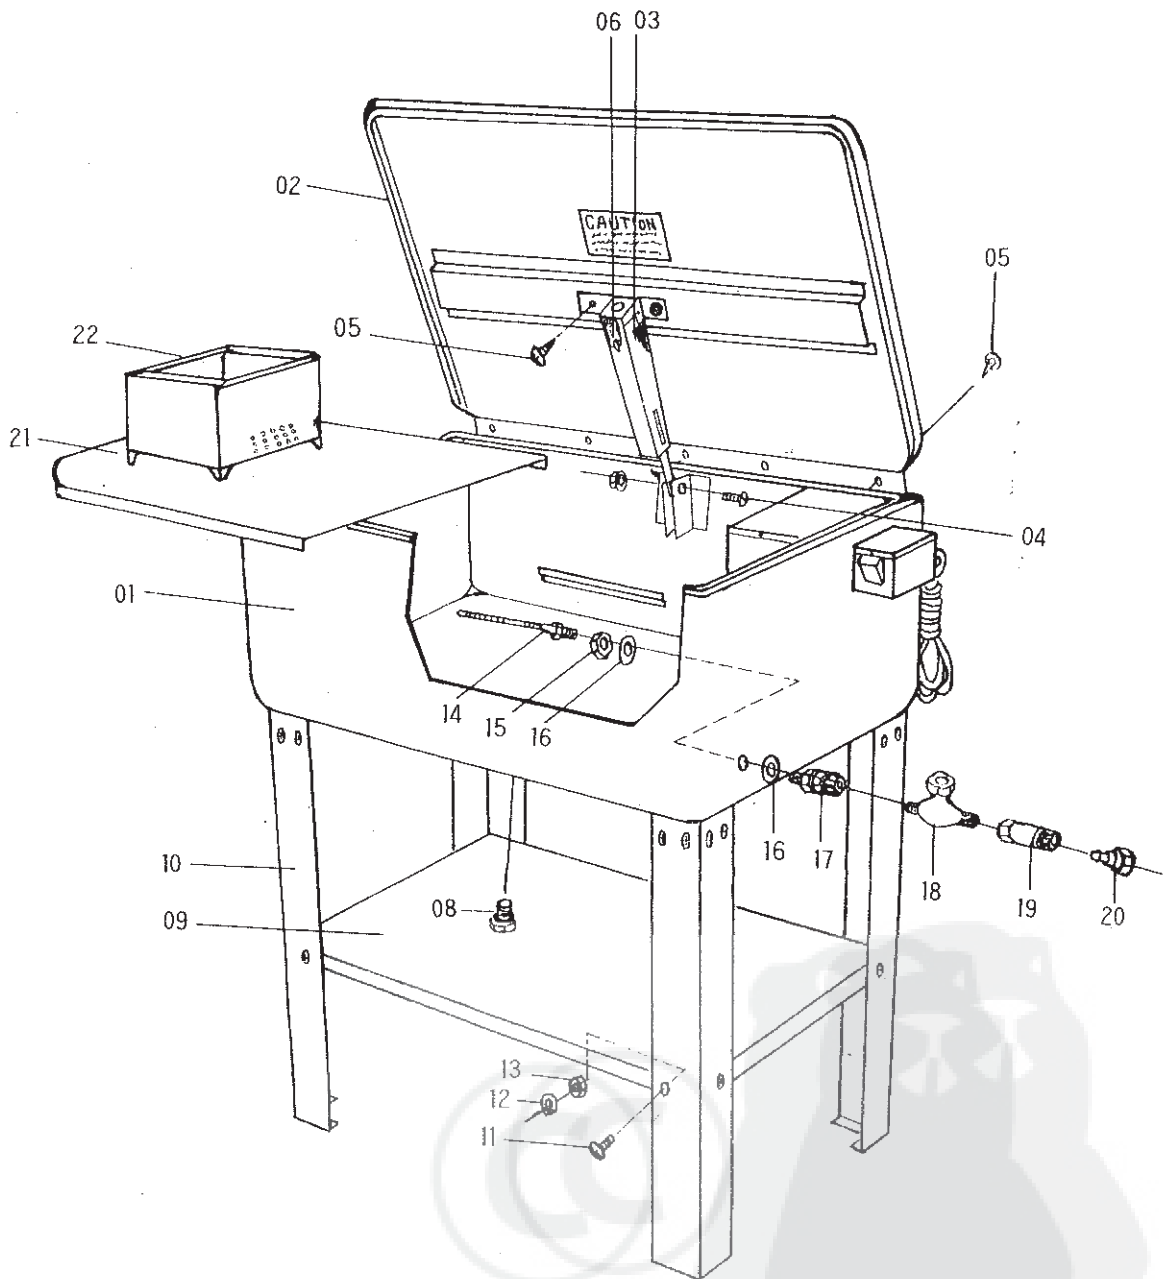

# PARTS WASHER

ITEM	Q'TY	DESCRIPTION	ITEM	Q'TY	DESCRIPTION
01	1	BODY	12	24	GEAR WASHER
02	1	COVER	13	24	HEX NUT
03	1	SAFETY LEVER	14	1	TURBO SPIGOT
04	1	PAN SCREW	15	1	HEX NUT
05	7	TAPPING SCREW	16	2	FBER WASHER
06	1	SAFETY PLATE	17	1	THREADED ADAPTER
07			18	1	TURBO CONTROL VALVE
08	1	PLUG	19	1	QUICK COUPLER
09	1	SHELF	20	1	QUICK CONNECTOR
10	4	LEG	21	1	SHELF WORK
11	24	PAN SCREW	22	1	BASKET

# PARTS WASHER

ITEM	Q'TY	DESCRIPTION	ITEM	Q'TY	DESCRIPTION
01	1	PUMP HOUSING	11	1	NIPPLE CONNECTOR
02	1	HOUSING FRONT COVER	12	1	SWITCH BOX
03	1	FLEX,HOSE	13	1	LIGHT SWITCH
04	1	HOUSING TOP	14	1	SWITCH BOX COVER
05	1	PUMP	15	1	FEED THRU
06	1	PUMP ANCHOR	16	1	POWER CORD
07	6	TAPPING SCREW	17	1	NON WOVEN FABRICS
08	4	PAN SCREW	18	1	FILTER BRACKET
09	4	HEX NUT	19	2	WASHER
10	1	FLUID HOSE	20	1	90°CONNECTOR