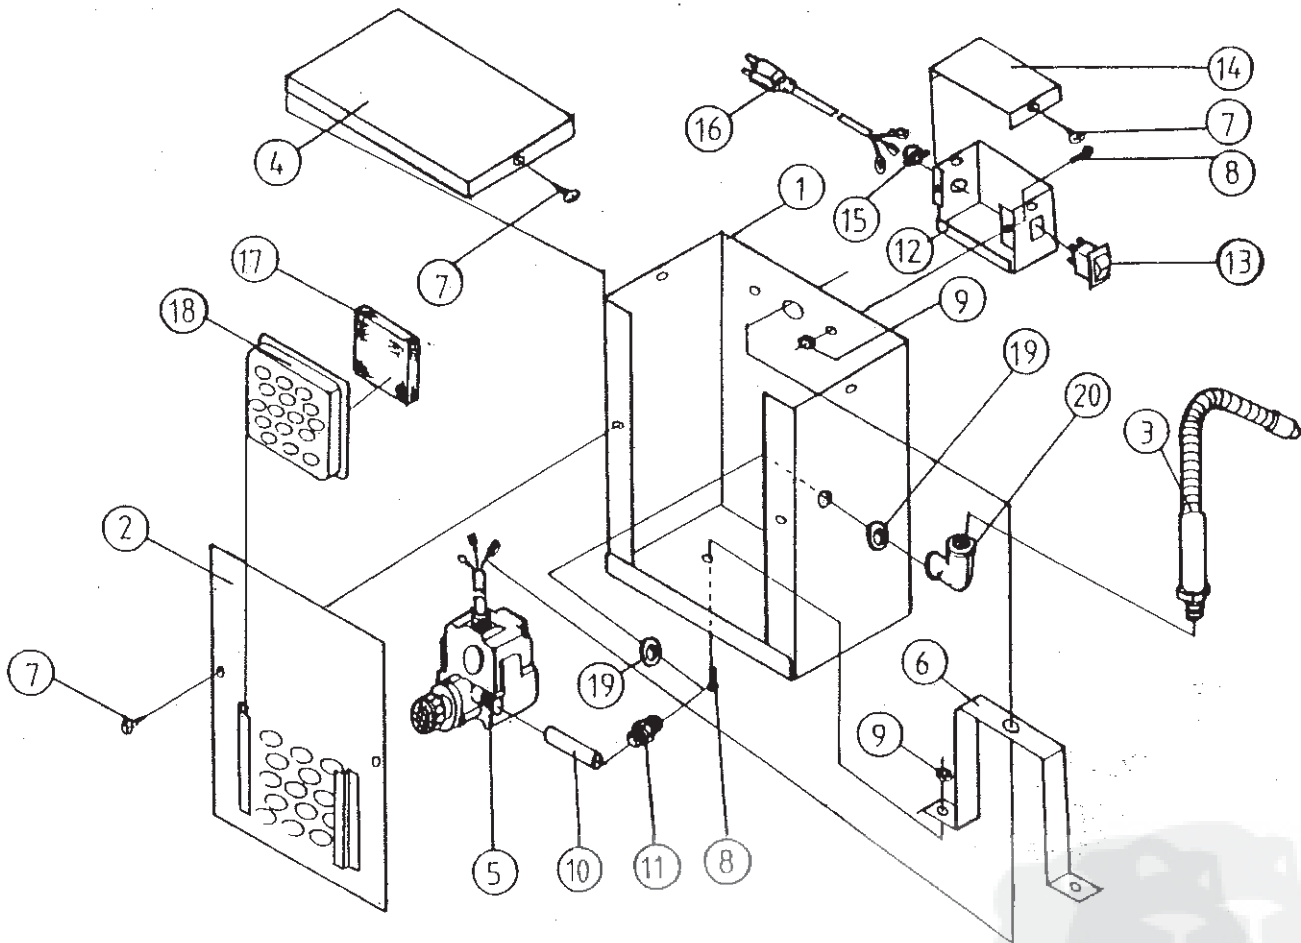

# PARTS WASHER

ITEM	Q'TY	DESCRIPTION	ITEM	Q'TY	DESCRIPTION
01	1	BODY	12	24	GEAR WASHER
02	1	COVER	13	24	HEX NUT
03	1	SAFETY LEVER	14	1	TURBO SPIGOT
04	1	PAN SCREW	15	1	HEX NUT
05	7	TAPPING SCREW	16	2	FBER WASHER
06	1	SAFETY PLATE	17	1	THREADED ADAPTER
07			18	1	TURBO CONTROL VALVE
08	1	PLUG	19	1	QUICK COUPLER
09	1	SHELF	20	1	QUICK CONNECTOR
10	4	LEG	21	1	SHELF WORK
11	24	PAN SCREW	22	1	BASKET

# PARTS WASHER

ITEM	Q'TY	DESCRIPTION	ITEM	Q'TY	DESCRIPTION
01	1	PUMP HOUSING	11	1	NIPPLE CONNECTOR
02	1	HOUSING FRONT COVER	12	1	SWITCH BOX
03	1	FLEX,HOSE	13	1	LIGHT SWITCH
04	1	HOUSING TOP	14	1	SWITCH BOX COVER
05	1	PUMP	15	1	FEED THRU
06	1	PUMP ANCHOR	16	1	POWER CORD
07	6	TAPPING SCREW	17	1	NON WOVEN FABRICS
08	4	PAN SCREW	18	1	FILTER BRACKET
09	4	HEX NUT	19	2	WASHER
10	1	FLUID HOSE	20	1	90°CONNECTOR