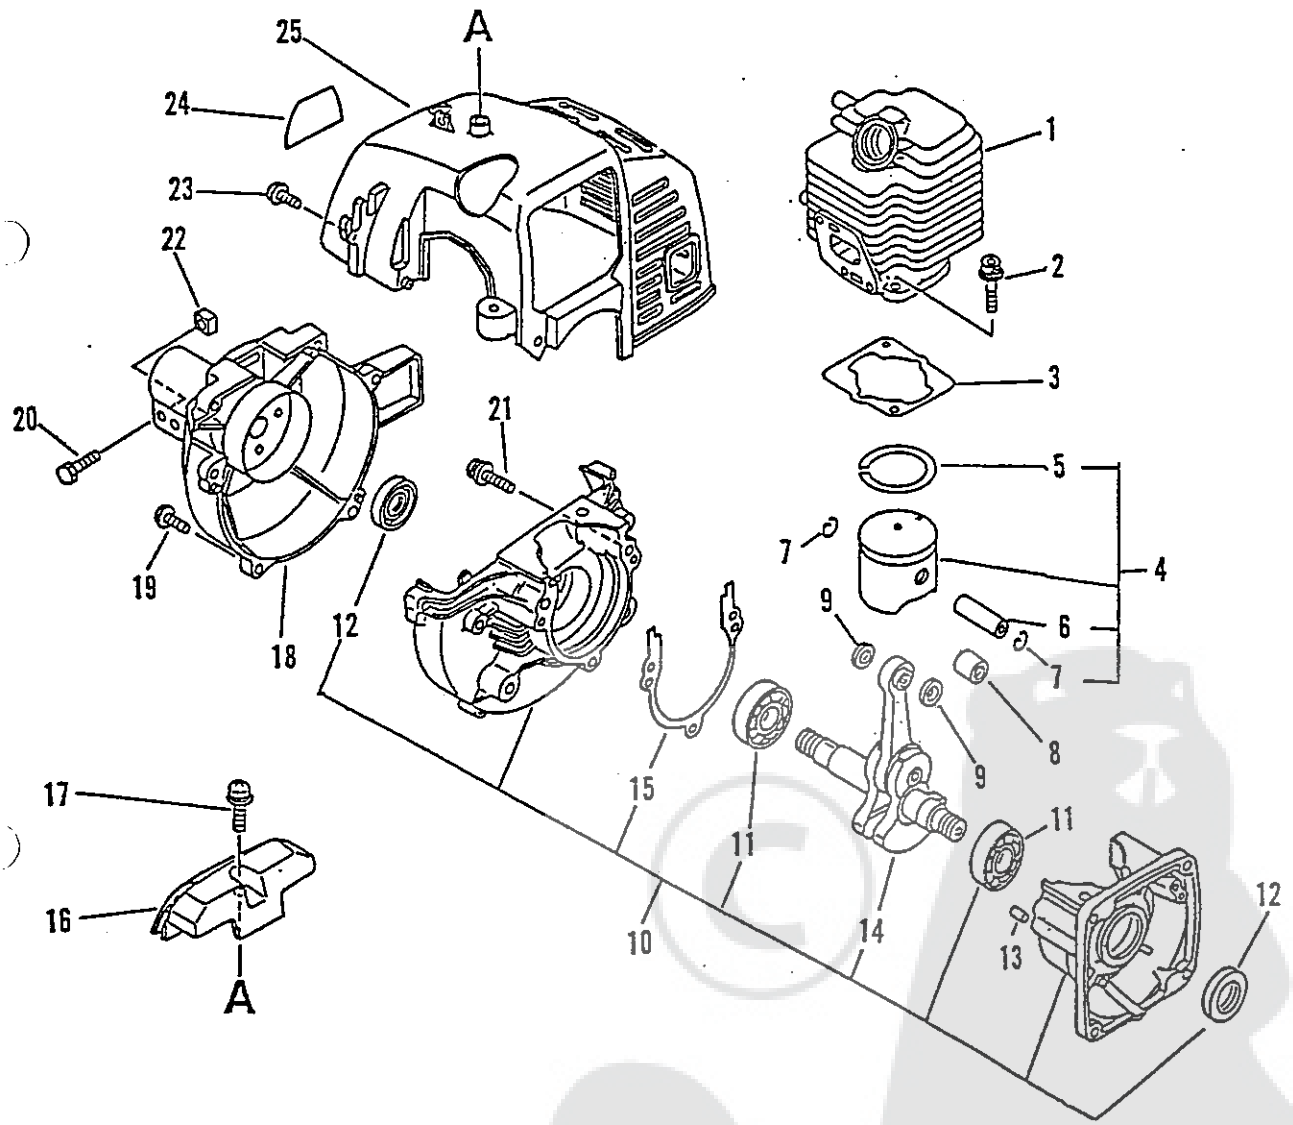

GT-2400

KEY	PART NUMBER	QTY	DESCRIPTION	REMARKS
1	101011 52130	1	CYLINDER	
2	900162 05022	2	BOLT, H.S. 5X22	
3	101010 44330	1	GASKET, CYLINDER BASE	USE GASKET KIT 889000 44632
4	100000 52130	1	PISTON KIT	INCLUDES ITEMS 5 - 7
5	100011 21230	2	RING, PISTON	
6	100013 11520	1	PIN, PISTON	
7	100015 04630	2	CIRCLIP, PISTON PIN	
8	100012 51230	1	BEARING, NEEDLE	
9	100014 11520	2	SPACER, PISTON PIN	
10	100204 51030	1	CRANKCASE KIT	INCLUDES ITEMS 11 - 13, 15 & 21
11	900810 36201	2	BEARING, BALL 6201	
12	100212 42030	2	OILSEAL	
13	100215 03930	2	PIN, DOWEL	
14	100100 52130	1	CRANKSHAFT	INCLUDES ITEM 8
15	-----	1	GASKET, CRANKCASE	USE GASKET KIT 889000 44632
16	900253 05016	1	SCREW 5X16	
17	159912 48630	1	GUARD, TOP	
18	101503 48730	1	COVER, FAN	
19	900238 04018	4	SCREW 4X18	
20	900142 05028	2	BOLT 5X28	
21	900238 05028	3	SCREW 5X28	
22	900565 00005	2	NUT 5	
23	900238 04016	4	SCREW 4X16	
24	890115 52730	1	LABEL, MODEL	
25	101514 48730	1	COVER, CYLINDER	
	SB1006	1	SHORT BLOCK	INCLUDES FACTORY ASSEMBLED CYLINDER, CRANKCASE, PISTON, CRANKSHAFT, BEARINGS, SEALS, EXHAUST AND INTAKE GASKETS
	LB1001	1	LONG BLOCK	INCLUDES SB1006, CARBURETOR/FUEL SYSTEM, MAGNETO SYSTEM, STARTER ASY & CLUTCH SHOES
	889000 44632	1	GASKET KIT	INCLUDES THE FOLLOWING ITEMS
	101010 44330	1	GASKET, CYLINDER BASE	
	145866 42031	1	GASKET, MUFFLER LID	
	145510 42031	2	GASKET, MUFFLER	
	-----	1	GASKET, CRANKCASE	
	130010 42031	1	GASKET, INTAKE	
	130016 42031	1	GASKET, INTAKE