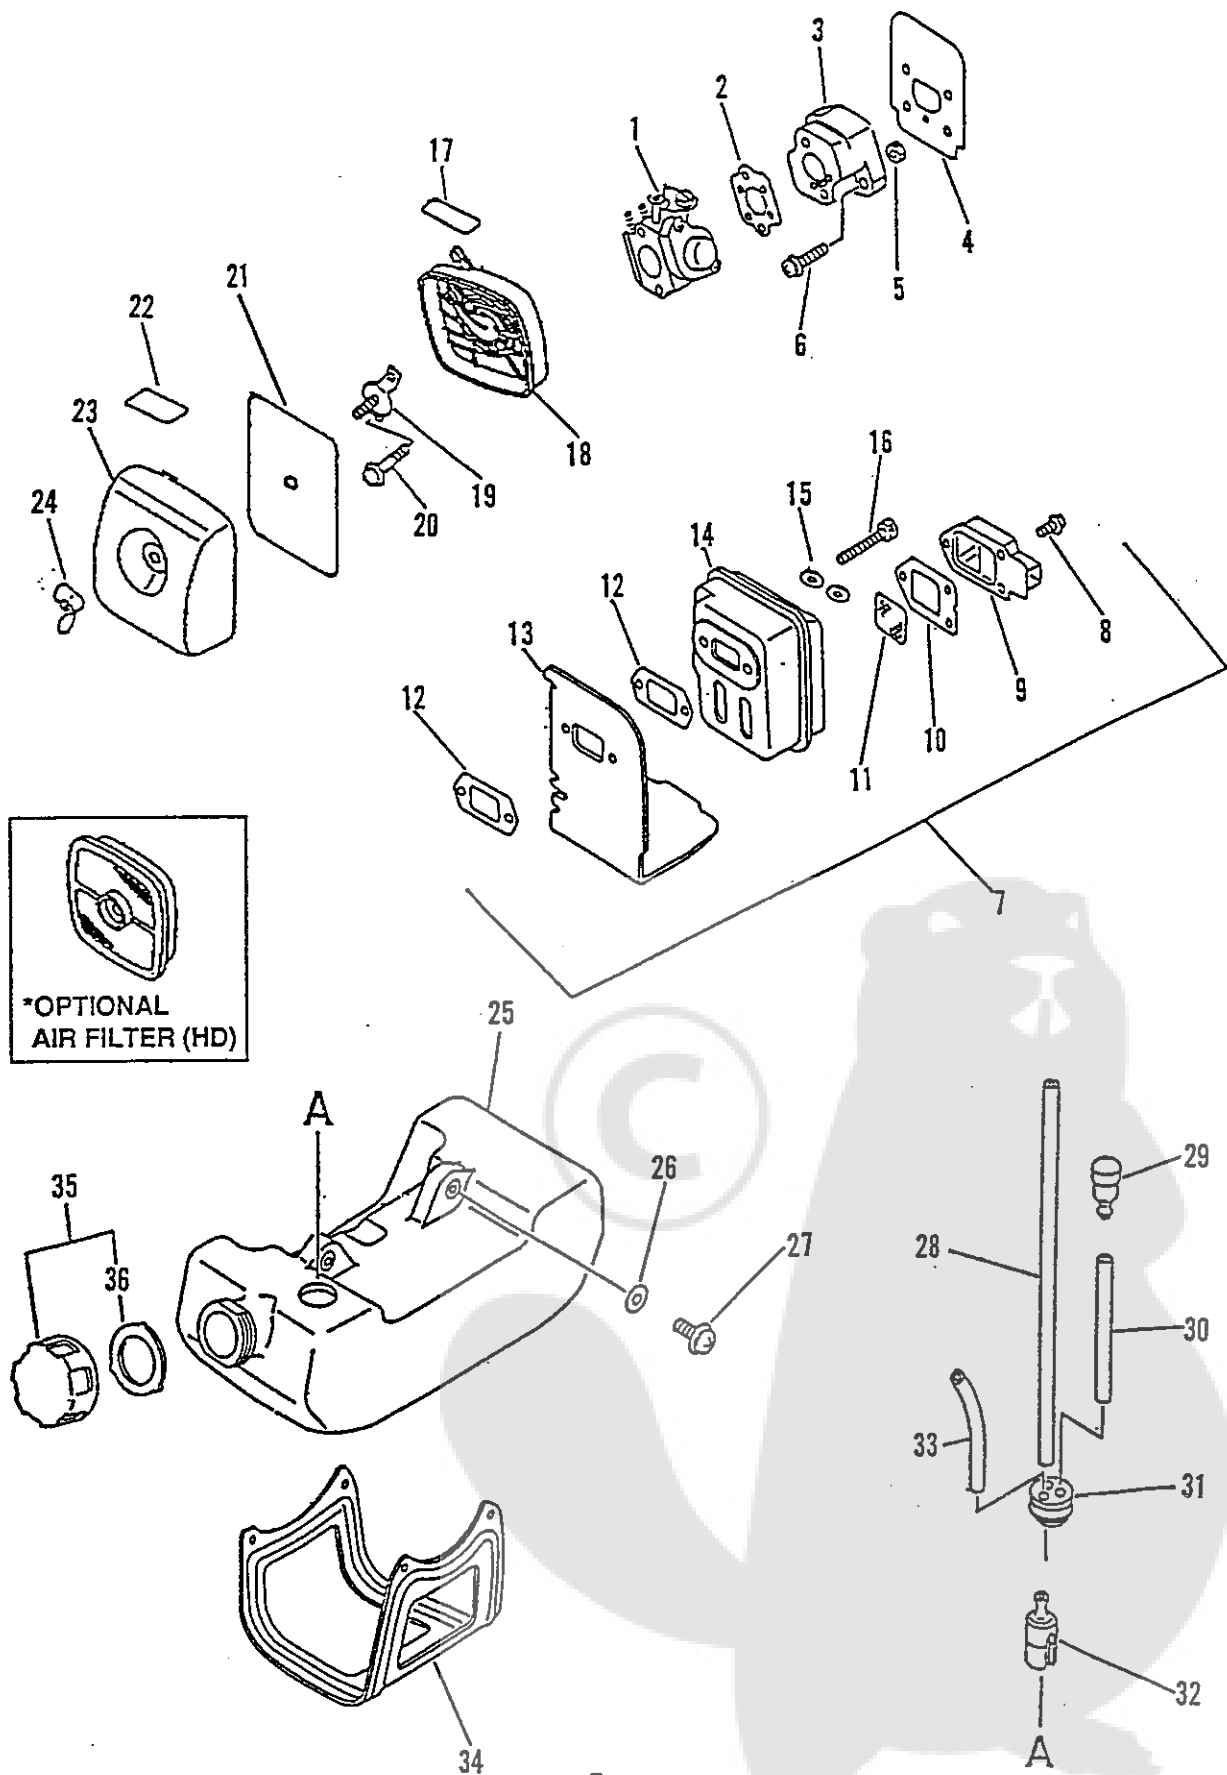

# GT-2400

KEY	PART NUMBER	QTY	DESCRIPTION	REMARKS
1	177202 42030	1	PAWL ASY, STARTER	INCLUDES ITEMS 2 - 4
2	900700 00004	1	E-RING 4	
3	177234 42030	1	SPRING, RETURN	
4	177218 42030	1	PAWL, STARTER	
5	177200 42031	1	STARTER ASY	INCLUDES ITEMS 6 - 9, 12 - 14
6	177236 44330	1	SCREW	
7	177215 42030	1	DRUM, STARTER	
8	177220 42030	1	SPRING, REWIND	
9	177232 42031	1	CASE, STARTER	USE BULK ROPE 999444 00040 DIA. 3MM (.12 IN.) X 890 MM (35.0 IN.)
10	900238 04016	2	SCREW 4X16	
11	890118 49130	1	LABEL, ECHO	
12	177226 05530	1	ROPE, STARTER	
13	177227 42030	1	GUIDE, ROPE	
14	177228 05530	1	GRIP, STARTER	
15	156801 44730	1	FLYWHEEL	
16	175000 42031	1	CLUTCH ASY	
17	900238 04022	2	SCREW 4X22	
18	156601 44730	1	COIL, IGNITION	
19	159012 01620	1	CAP, SPARK PLUG	
20	159011 03432	1	COIL, SPARK PLUG CAP	
21	159010 10630	1	PLUG, SPARK BPM-7A	
22	150112 44330	1	GROMMET, H.T. CORD	

# GT-2400

KEY	PART NUMBER	QTY	DESCRIPTION	REMARKS
1	351201 50630	1	HANDLE ASY, LOOP	INCLUDES ITEMS 2 - 5, 26 & 27
2	351213 51730	1	GRIP, FRONT HANDLE	
3	351210 51730	1	HANDLE, FRONT	
4	900600 00006	1	WASHER 6	
5	900525 00006	1	NUT, WING 6	INCLUDES ITEMS 7, 20 & 21
6	163400 49230	1	SWITCH, IGNITION	
7	900500 00005	3	NUT 5	
8	178003 52730	1	BRACKET SET, THROTTLE	
9	351213 52730	1	GRIP, FRONT HANDLE	INCLUDES ITEMS 7 & 11
10	610272 52730	1	BAND 22.3	
11	900242 05028	1	SCREW 5X28	
12	351111 44530	1	GRIP, HANDLE	
13	900502 00006	2	NUT 6 (3)	
14	178001 44430	1	WIRE, THROTTLE	
15	178127 50330	1	TUBE	
16	178043 42230	1	SPRING, THROTTLE RETURN	
17	178010 52130	1	CONTROL, THROTTLE	
18	301212 52730	1	BAND, HOOK	
19	900242 05014	1	SCREW 5X14	
20	900242 05035	1	SCREW 5X35	
21	900242 05025	1	SCREW 5X25	
22	610609 44530	1	HOUSING, DRIVESHAFT	
23	890152 04930	1	LABEL, CAUTION	
24	610013 23330	1	SHAFT, FLEXIBLE	
25	610217 44530	1	LINER, FLEXIBLE	
26	900100 06040	1	BOLT 6X40	
27	900246 05030	2	SCREW 5X30	
28	890160 44430	1	LABEL, CAUTION	