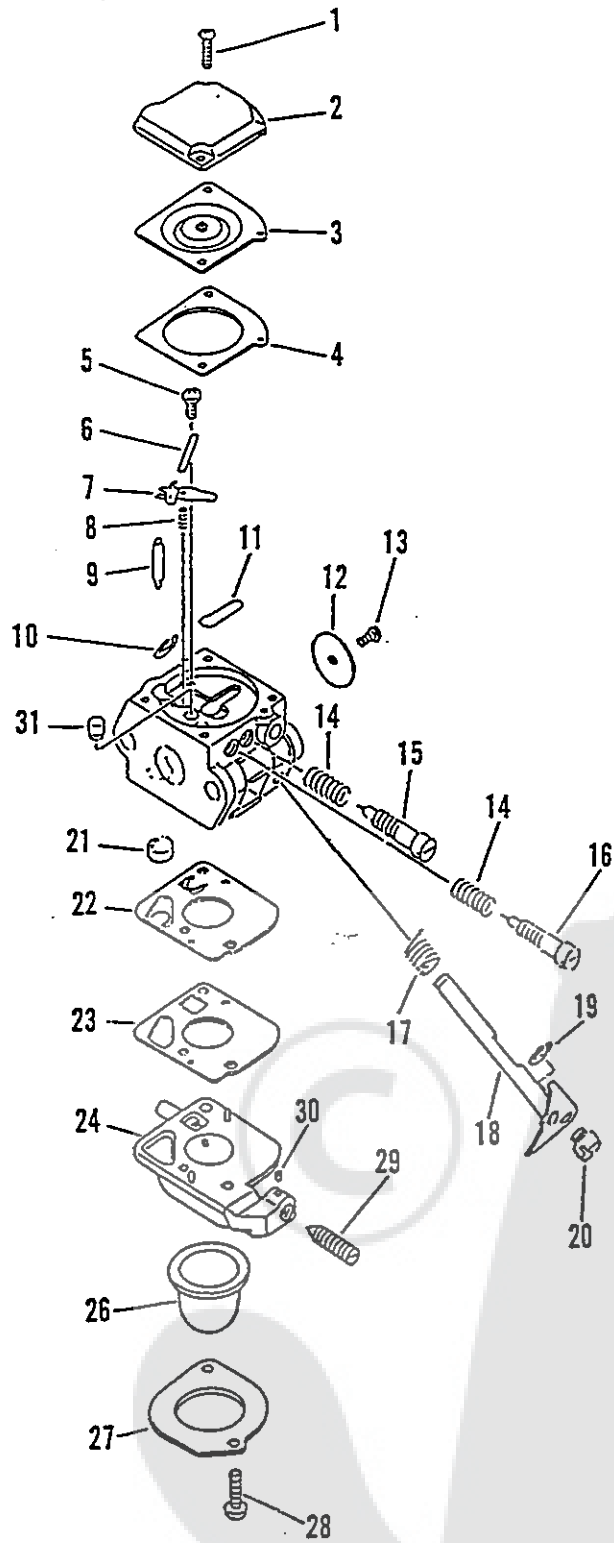

GT-2400

KEY	PART NUMBER	QTY	DESCRIPTION	REMARKS
	125200 52130	1	CARBURETOR C1U-K23	INCLUDES THE FOLLOWING ITEMS
1	125344 13931	2	SCREW	
2	125342 15130	1	COVER, DIAPHRAGM	
3	A B	1	DIAPHRAGM	
4	A B	1	GASKET, DIAPHRAGM	
5	125339 42030	1	SCREW	
6	B	1	PIN	
7	B	1	ARM, VALVE	
8	B	1	SPRING, COIL	
9	B	1	VALVE, NEEDLE	
10	125327 15130	1	CLIP	
11	B	1	PLUG, WELCH	
12	125316 51230	1	VALVE, THROTTLE	
13	125314 51230	1	SCREW	
14	125319 42030	2	SPRING, COIL	
15	125320 51230	1	NEEDLE, HIGH SPEED	
16	125318 42030	1	NEEDLE, IDLE	
17	125313 42030	1	SPRING, THROTTLE RETURN	
18	125317 11820	1	SHAFT, THROTTLE	
19	125327 13930	1	CLIP	
20	125372 42030	1	SWIVEL	
21	B	1	STRAINER	
22	A B	1	DIAPHRAGM, FUEL PUMP	
23	A B	1	GASKET, FUEL PUMP	
24	125324 11610	1	COVER, PUMP	
26	125381 46730	1	PUMP, PRIMER	
27	125363 11610	1	RING	
28	125310 11610	2	SCREW	
29	125334 13930	1	SCREW, IDLE ADJUST	
30	125378 13930	1	PIECE, FRICTION	
31	125376 51030	1	NOZZLE, CHECK VALVE	
A	125303 51030	1	GASKET/DIAPHRAGM KIT	
B	125300 51030	1	REBUILD KIT