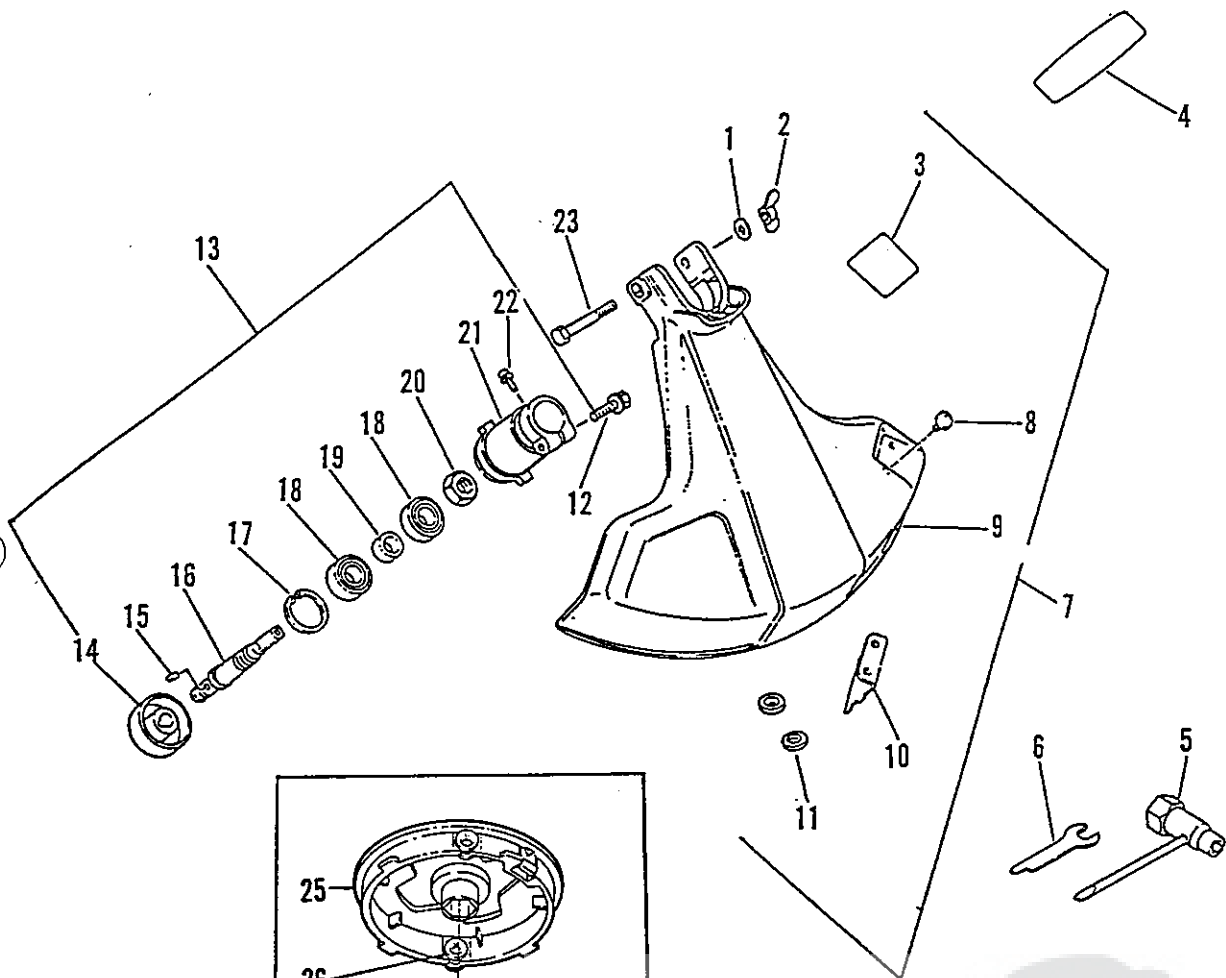

# GT-2400

KEY	PART NUMBER	QTY	DESCRIPTION	REMARKS
1	177202 42030	1	PAWL ASY, STARTER	INCLUDES ITEMS 2 - 4
2	900700 00004	1	E-RING 4	
3	177234 42030	1	SPRING, RETURN	
4	177218 42030	1	PAWL, STARTER	
5	177200 42031	1	STARTER ASY	INCLUDES ITEMS 6 - 9, 12 - 14
6	177236 44330	1	SCREW	
7	177215 42030	1	DRUM, STARTER	
8	177220 42030	1	SPRING, REWIND	
9	177232 42031	1	CASE, STARTER	USE BULK ROPE 999444 00040 DIA. 3MM (.12 IN.) X 890 MM (35.0 IN.)
10	900238 04016	2	SCREW 4X16	
11	890118 49130	1	LABEL, ECHO	
12	177226 05530	1	ROPE, STARTER	
13	177227 42030	1	GUIDE, ROPE	
14	177228 05530	1	GRIP, STARTER	
15	156801 44730	1	FLYWHEEL	
16	175000 42031	1	CLUTCH ASY	
17	900238 04022	2	SCREW 4X22	
18	156601 44730	1	COIL, IGNITION	
19	159012 01620	1	CAP, SPARK PLUG	
20	159011 03432	1	COIL, SPARK PLUG CAP	
21	159010 10630	1	PLUG, SPARK BPM-7A	
22	150112 44330	1	GROMMET, H.T. CORD	

# GT-2400

KEY	PART NUMBER	QTY	DESCRIPTION	REMARKS
1	351201 50630	1	HANDLE ASY, LOOP	INCLUDES ITEMS 2 - 5, 26 & 27
2	351213 51730	1	GRIP, FRONT HANDLE	
3	351210 51730	1	HANDLE, FRONT	
4	900600 00006	1	WASHER 6	
5	900525 00006	1	NUT, WING 6	INCLUDES ITEMS 7, 20 & 21
6	163400 49230	1	SWITCH, IGNITION	
7	900500 00005	3	NUT 5	
8	178003 52730	1	BRACKET SET, THROTTLE	
9	351213 52730	1	GRIP, FRONT HANDLE	INCLUDES ITEMS 7 & 11
10	610272 52730	1	BAND 22.3	
11	900242 05028	1	SCREW 5X28	
12	351111 44530	1	GRIP, HANDLE	
13	900502 00006	2	NUT 6 (3)	
14	178001 44430	1	WIRE, THROTTLE	
15	178127 50330	1	TUBE	
16	178043 42230	1	SPRING, THROTTLE RETURN	
17	178010 52130	1	CONTROL, THROTTLE	
18	301212 52730	1	BAND, HOOK	
19	900242 05014	1	SCREW 5X14	
20	900242 05035	1	SCREW 5X35	
21	900242 05025	1	SCREW 5X25	
22	610609 44530	1	HOUSING, DRIVESHAFT	
23	890152 04930	1	LABEL, CAUTION	
24	610013 23330	1	SHAFT, FLEXIBLE	
25	610217 44530	1	LINER, FLEXIBLE	
26	900100 06040	1	BOLT 6X40	
27	900246 05030	2	SCREW 5X30	
28	890160 44430	1	LABEL, CAUTION	