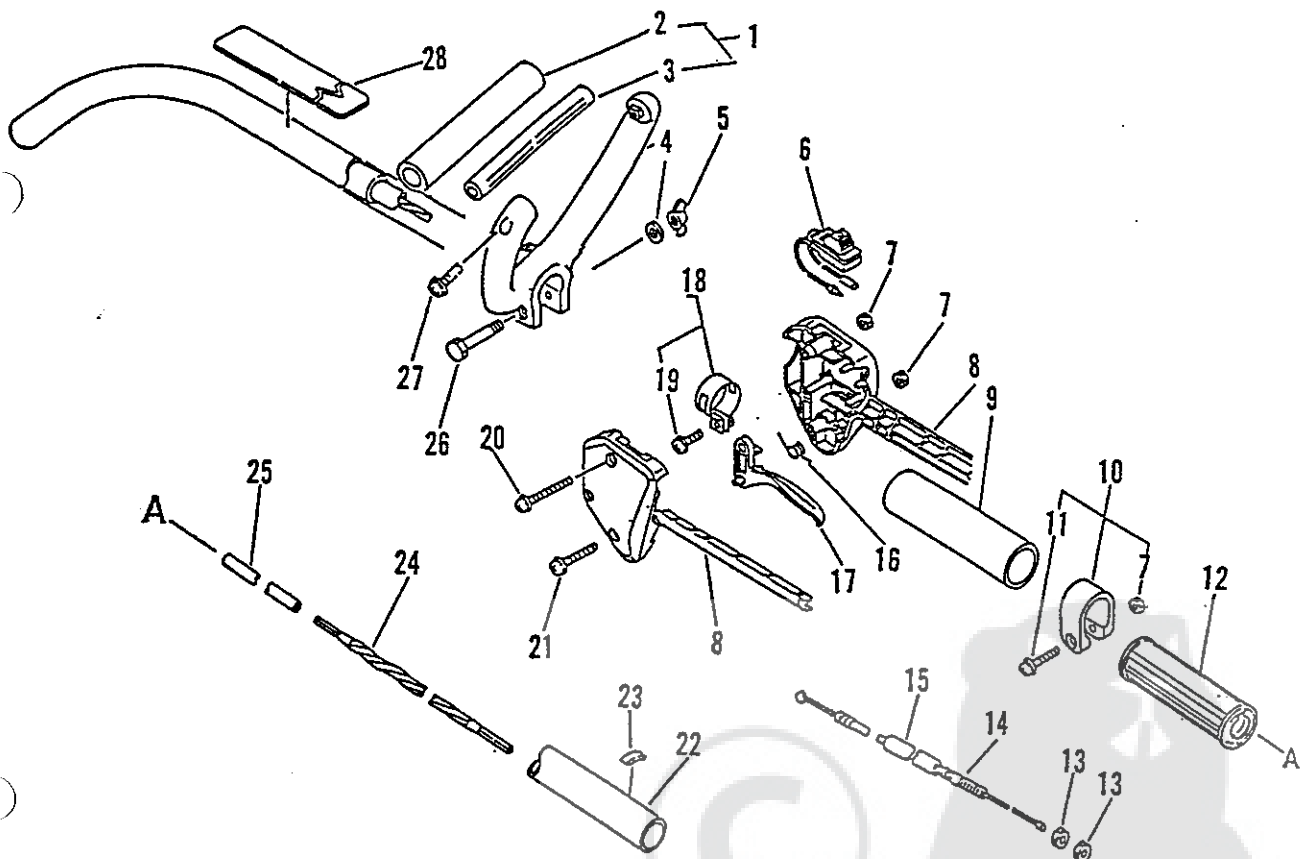

# GT-2400

KEY	PART NUMBER	QTY	DESCRIPTION	REMARKS
1	177202 42030	1	PAWL ASY, STARTER	INCLUDES ITEMS 2 - 4
2	900700 00004	1	E-RING 4	
3	177234 42030	1	SPRING, RETURN	
4	177218 42030	1	PAWL, STARTER	
5	177200 42031	1	STARTER ASY	INCLUDES ITEMS 6 - 9, 12 - 14
6	177236 44330	1	SCREW	
7	177215 42030	1	DRUM, STARTER	
8	177220 42030	1	SPRING, REWIND	
9	177232 42031	1	CASE, STARTER	USE BULK ROPE 999444 00040 DIA. 3MM (.12 IN.) X 890 MM (35.0 IN.)
10	900238 04016	2	SCREW 4X16	
11	890118 49130	1	LABEL, ECHO	
12	177226 05530	1	ROPE, STARTER	
13	177227 42030	1	GUIDE, ROPE	
14	177228 05530	1	GRIP, STARTER	
15	156801 44730	1	FLYWHEEL	
16	175000 42031	1	CLUTCH ASY	
17	900238 04022	2	SCREW 4X22	
18	156601 44730	1	COIL, IGNITION	
19	159012 01620	1	CAP, SPARK PLUG	
20	159011 03432	1	COIL, SPARK PLUG CAP	
21	159010 10630	1	PLUG, SPARK BPM-7A	
22	150112 44330	1	GROMMET, H.T. CORD	

# GT-2400

KEY	PART NUMBER	QTY	DESCRIPTION	REMARKS
1	351201 50630	1	HANDLE ASY, LOOP	INCLUDES ITEMS 2 - 5, 26 & 27
2	351213 51730	1	GRIP, FRONT HANDLE	
3	351210 51730	1	HANDLE, FRONT	
4	900600 00006	1	WASHER 6	
5	900525 00006	1	NUT, WING 6	INCLUDES ITEMS 7, 20 & 21
6	163400 49230	1	SWITCH, IGNITION	
7	900500 00005	3	NUT 5	
8	178003 52730	1	BRACKET SET, THROTTLE	
9	351213 52730	1	GRIP, FRONT HANDLE	INCLUDES ITEMS 7 & 11
10	610272 52730	1	BAND 22.3	
11	900242 05028	1	SCREW 5X28	
12	351111 44530	1	GRIP, HANDLE	
13	900502 00006	2	NUT 6 (3)	
14	178001 44430	1	WIRE, THROTTLE	
15	178127 50330	1	TUBE	
16	178043 42230	1	SPRING, THROTTLE RETURN	
17	178010 52130	1	CONTROL, THROTTLE	
18	301212 52730	1	BAND, HOOK	
19	900242 05014	1	SCREW 5X14	
20	900242 05035	1	SCREW 5X35	
21	900242 05025	1	SCREW 5X25	
22	610609 44530	1	HOUSING, DRIVESHAFT	
23	890152 04930	1	LABEL, CAUTION	
24	610013 23330	1	SHAFT, FLEXIBLE	
25	610217 44530	1	LINER, FLEXIBLE	
26	900100 06040	1	BOLT 6X40	
27	900246 05030	2	SCREW 5X30	
28	890160 44430	1	LABEL, CAUTION	