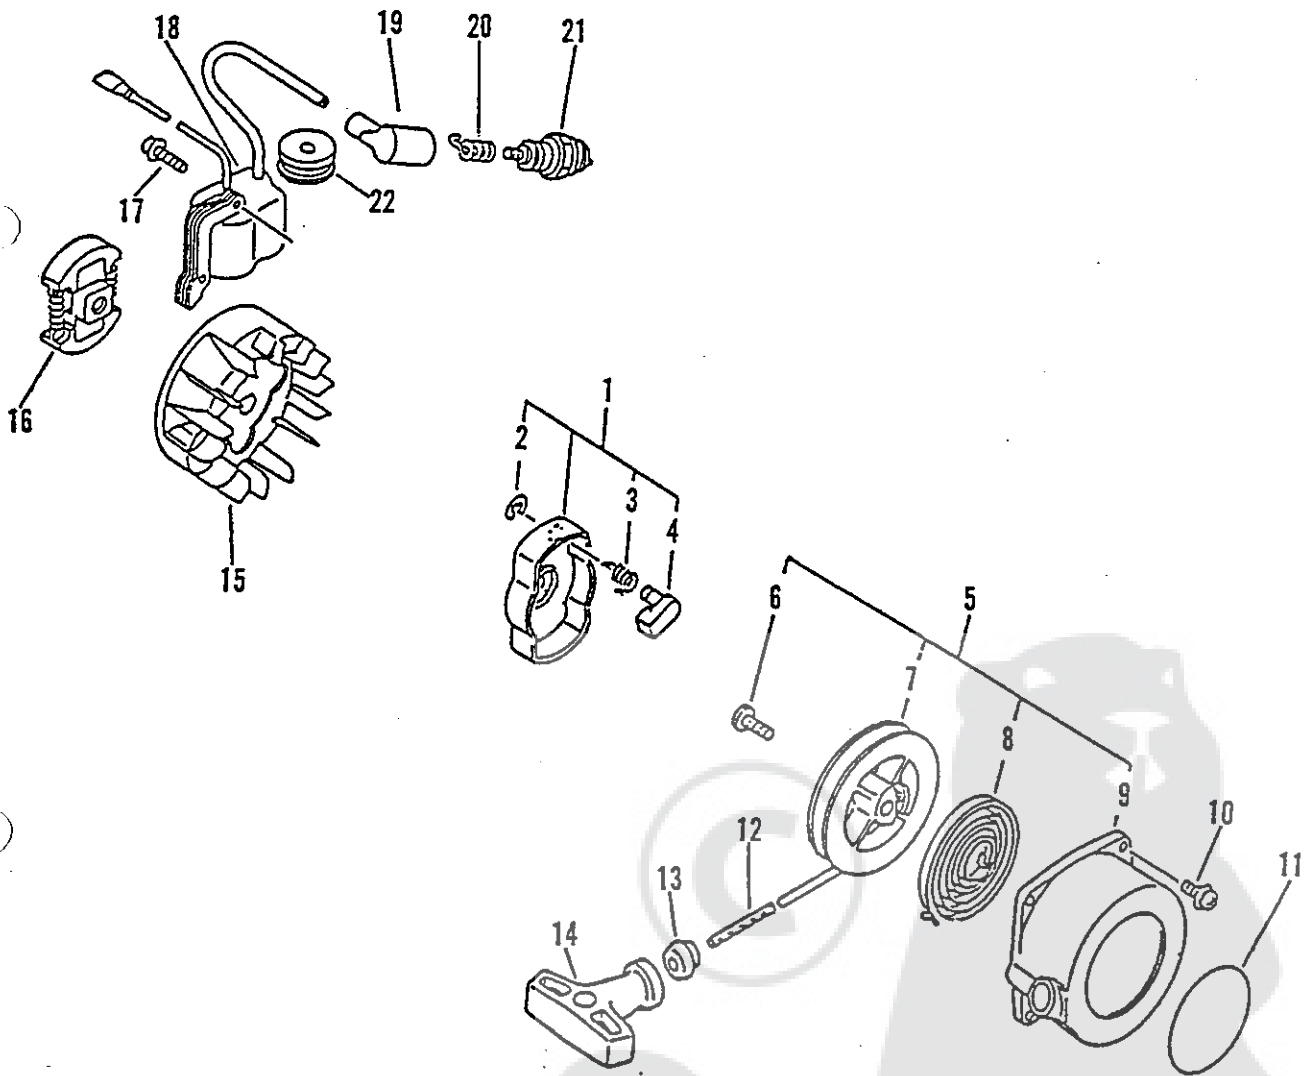

# GT-2400

KEY	PART NUMBER	QTY	DESCRIPTION	REMARKS
1	177202 42030	1	PAWL ASY, STARTER	INCLUDES ITEMS 2 - 4
2	900700 00004	1	E-RING 4	
3	177234 42030	1	SPRING, RETURN	
4	177218 42030	1	PAWL, STARTER	
5	177200 42031	1	STARTER ASY	INCLUDES ITEMS 6 - 9, 12 - 14
6	177236 44330	1	SCREW	
7	177215 42030	1	DRUM, STARTER	
8	177220 42030	1	SPRING, REWIND	
9	177232 42031	1	CASE, STARTER	USE BULK ROPE 999444 00040 DIA. 3MM (.12 IN.) X 890 MM (35.0 IN.)
10	900238 04016	2	SCREW 4X16	
11	890118 49130	1	LABEL, ECHO	
12	177226 05530	1	ROPE, STARTER	
13	177227 42030	1	GUIDE, ROPE	
14	177228 05530	1	GRIP, STARTER	
15	156801 44730	1	FLYWHEEL	
16	175000 42031	1	CLUTCH ASY	
17	900238 04022	2	SCREW 4X22	
18	156601 44730	1	COIL, IGNITION	
19	159012 01620	1	CAP, SPARK PLUG	
20	159011 03432	1	COIL, SPARK PLUG CAP	
21	159010 10630	1	PLUG, SPARK BPM-7A	
22	150112 44330	1	GROMMET, H.T. CORD	

# GT-2400

KEY	PART NUMBER	QTY	DESCRIPTION	REMARKS
	125200 52130	1	CARBURETOR C1U-K23	INCLUDES THE FOLLOWING ITEMS
1	125344 13931	2	SCREW	
2	125342 15130	1	COVER, DIAPHRAGM	
3	A B	1	DIAPHRAGM	
4	A B	1	GASKET, DIAPHRAGM	
5	125339 42030	1	SCREW	
6	B	1	PIN	
7	B	1	ARM, VALVE	
8	B	1	SPRING, COIL	
9	B	1	VALVE, NEEDLE	
10	125327 15130	1	CLIP	
11	B	1	PLUG, WELCH	
12	125316 51230	1	VALVE, THROTTLE	
13	125314 51230	1	SCREW	
14	125319 42030	2	SPRING, COIL	
15	125320 51230	1	NEEDLE, HIGH SPEED	
16	125318 42030	1	NEEDLE, IDLE	
17	125313 42030	1	SPRING, THROTTLE RETURN	
18	125317 11820	1	SHAFT, THROTTLE	
19	125327 13930	1	CLIP	
20	125372 42030	1	SWIVEL	
21	B	1	STRAINER	
22	A B	1	DIAPHRAGM, FUEL PUMP	
23	A B	1	GASKET, FUEL PUMP	
24	125324 11610	1	COVER, PUMP	
26	125381 46730	1	PUMP, PRIMER	
27	125363 11610	1	RING	
28	125310 11610	2	SCREW	
29	125334 13930	1	SCREW, IDLE ADJUST	
30	125378 13930	1	PIECE, FRICTION	
31	125376 51030	1	NOZZLE, CHECK VALVE	
A	125303 51030	1	GASKET/DIAPHRAGM KIT	
B	125300 51030	1	REBUILD KIT	