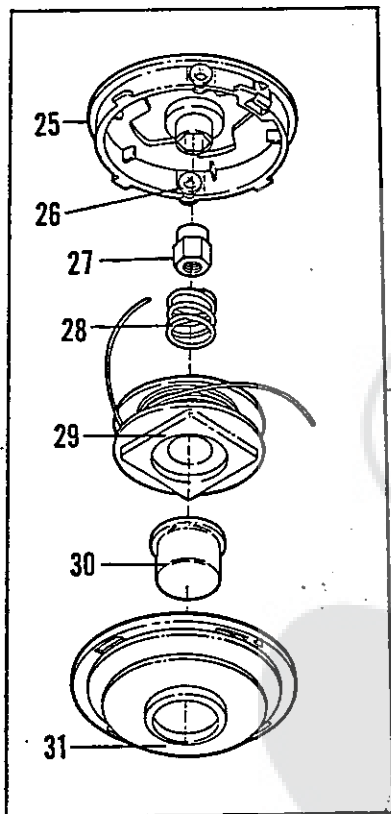

# GT-2400

KEY	PART NUMBER	QTY	DESCRIPTION	REMARKS
1	177202 42030	1	PAWL ASY, STARTER	INCLUDES ITEMS 2 - 4
2	900700 00004	1	E-RING 4	
3	177234 42030	1	SPRING, RETURN	
4	177218 42030	1	PAWL, STARTER	
5	177200 42031	1	STARTER ASY	INCLUDES ITEMS 6 - 9, 12 - 14
6	177236 44330	1	SCREW	
7	177215 42030	1	DRUM, STARTER	
8	177220 42030	1	SPRING, REWIND	
9	177232 42031	1	CASE, STARTER	USE BULK ROPE 999444 00040 DIA. 3MM (.12 IN.) X 890 MM (35.0 IN.)
10	900238 04016	2	SCREW 4X16	
11	890118 49130	1	LABEL, ECHO	
12	177226 05530	1	ROPE, STARTER	
13	177227 42030	1	GUIDE, ROPE	
14	177228 05530	1	GRIP, STARTER	
15	156801 44730	1	FLYWHEEL	
16	175000 42031	1	CLUTCH ASY	
17	900238 04022	2	SCREW 4X22	
18	156601 44730	1	COIL, IGNITION	
19	159012 01620	1	CAP, SPARK PLUG	
20	159011 03432	1	COIL, SPARK PLUG CAP	
21	159010 10630	1	PLUG, SPARK BPM-7A	
22	150112 44330	1	GROMMET, H.T. CORD	

# GT-2400

KEY	PART NUMBER	QTY	DESCRIPTION	REMARKS
1	351201 50630	1	HANDLE ASY, LOOP	INCLUDES ITEMS 2 - 5, 26 & 27
2	351213 51730	1	GRIP, FRONT HANDLE	
3	351210 51730	1	HANDLE, FRONT	
4	900600 00006	1	WASHER 6	
5	900525 00006	1	NUT, WING 6	INCLUDES ITEMS 7, 20 & 21
6	163400 49230	1	SWITCH, IGNITION	
7	900500 00005	3	NUT 5	
8	178003 52730	1	BRACKET SET, THROTTLE	
9	351213 52730	1	GRIP, FRONT HANDLE	INCLUDES ITEMS 7 & 11
10	610272 52730	1	BAND 22.3	
11	900242 05028	1	SCREW 5X28	
12	351111 44530	1	GRIP, HANDLE	
13	900502 00006	2	NUT 6 (3)	
14	178001 44430	1	WIRE, THROTTLE	
15	178127 50330	1	TUBE	
16	178043 42230	1	SPRING, THROTTLE RETURN	
17	178010 52130	1	CONTROL, THROTTLE	
18	301212 52730	1	BAND, HOOK	
19	900242 05014	1	SCREW 5X14	
20	900242 05035	1	SCREW 5X35	
21	900242 05025	1	SCREW 5X25	
22	610609 44530	1	HOUSING, DRIVESHAFT	
23	890152 04930	1	LABEL, CAUTION	
24	610013 23330	1	SHAFT, FLEXIBLE	
25	610217 44530	1	LINER, FLEXIBLE	
26	900100 06040	1	BOLT 6X40	
27	900246 05030	2	SCREW 5X30	
28	890160 44430	1	LABEL, CAUTION	