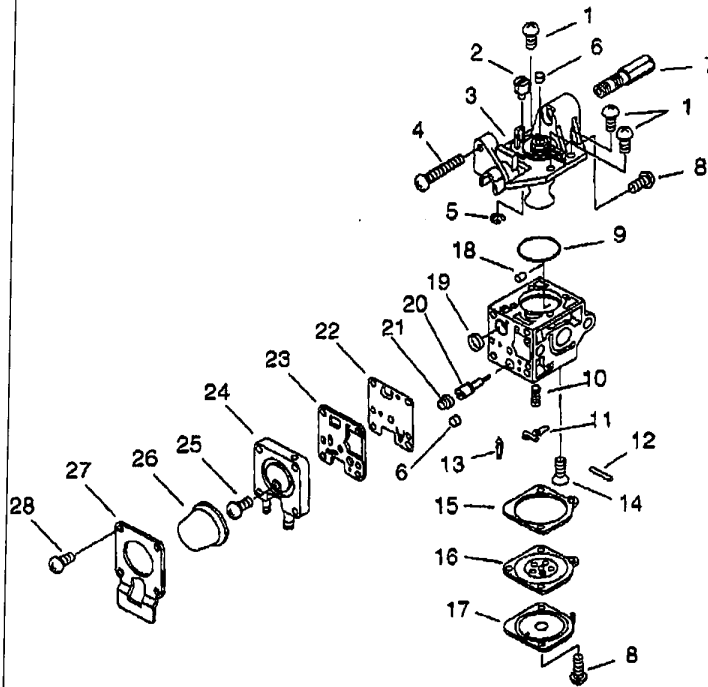

HCA-265ES 7 Carburetor

KEY	LV	PART NUMBER	QTY	DESCRIPTION	REMARKS
		A021-001530	1	CARBURETOR,DIAPHRAGM	
1	+	125344-13931	3	SCREW	
2	+	P005-001240	1	POST	
3	+	P005-001980	1	COVER ASY, ROTOR	
4	+	P005-000100	1	SCREW,THROTTLEADJUST	
5	+	P005-000190	1	E-RING	
6	+	P005-001270	2	PLUG, H AJUST SCREW	
7	+	P005-002010	1	SCREW, WIRW ADJUST	
8	+	125344-52130	3	SCREW	
9	+	P005-000280	1	O-RING	
10	+	125322-07260	1	SPRING, COIL	
11	+	125323-08260	1	ARM, VALVE	
12	+	125338-13930	1	PIN, METERING ARM	
13	+	125337-08260	1	VALVE, INLET NEEDLE	
14	+	125339-42030	1	SCREW	
15	+	P005-000200	1	GASKET, METERING	
16	+	P005-001780	1	DIAPHRAGM	
17	+	125342-52130	1	COVER, DIAPHRAGM	
18	+	P005-001000	1	ROLLER, GUIDE	
19	+	P005-000010	1	STRAINER	
20	+	P005-001290	1	SCREW,MAINN MIXTURE	
21	+	P005-001250	1	RETAINER,PLUG BALL	
22	+	P005-000510	1	DIAPHRAGM, PUMP	
23	+	P005-000520	1	GASKET, PUMP