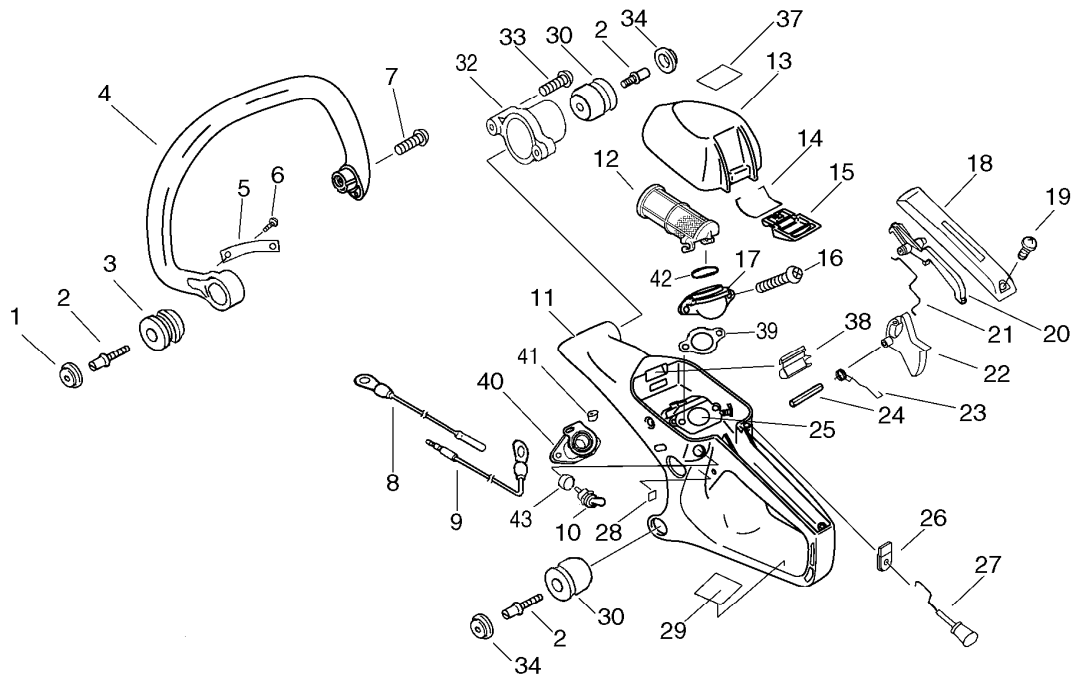

5. HANDLE

KEY	LV	PART NUMBER	Q'TY	DESCRIPTION	REMARKS	NOTE1	NOTE2
26		V130-000010	1	GROMMET,CHOKE			
27		A241-000060	1	KNOB,CHOKE			
28		890157-39130	1	LABEL, SWITCH			
29		890345-39230	1	LABEL,CAUTION			
30		V400-000070	2	CUSHION,4			
32		V424-000000	1	SLEEVE,CUSHION			
33		900253-04016	2	SCREW 4*16	4*16		
34		100918-15130	2	CAP			
37		X503-011380	1	LABEL,MODEL			
38		V142-000020	1	GROMMET,DUST			
39		V103-001510	1	GASKET,INTAKE			
40		A202-000033	1	BELLOWS,INTAKE			
41		V351-000000	1	COLLAR,3	3.2*6.5		
42		92505-10200	1	O-RING	JASO 1020		
43		A472-000091	1	CASE,SWITCH