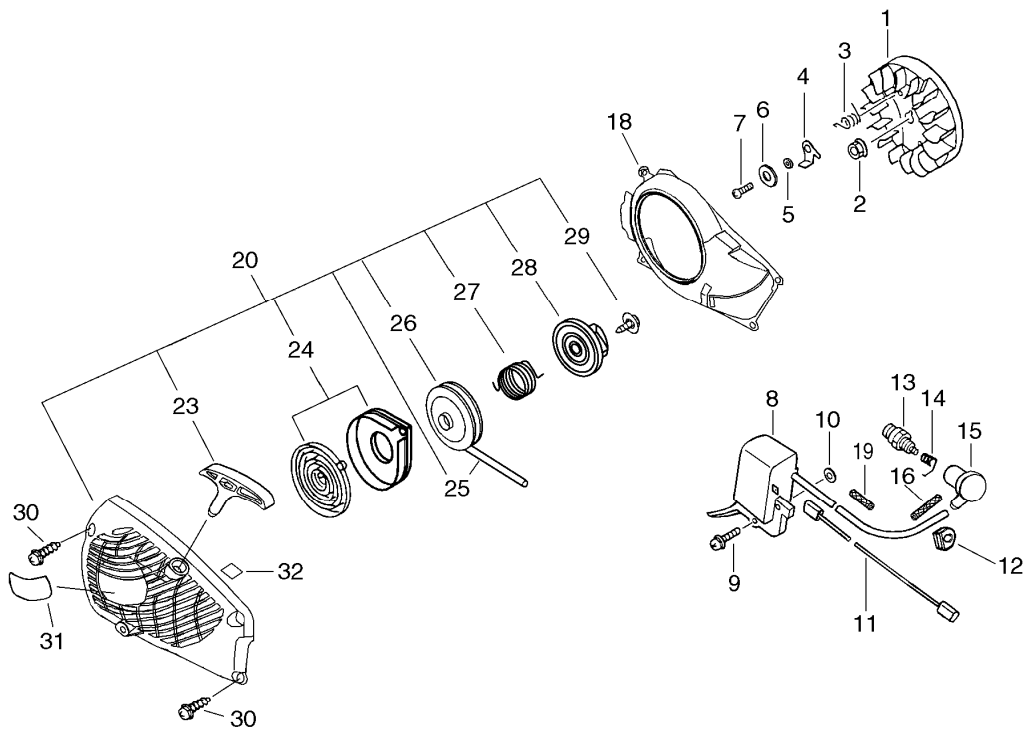

3. RECOIL STARTER, MAGNETO

KEY	LV	PART NUMBER	Q'TY	DESCRIPTION	REMARKS	NOTE1	NOTE2
30		900256-04016	4	SCREW 4*16			
31		X502-000102	1	LABEL,ECHO			
32		X505-006920	1	LABEL,CAUTION