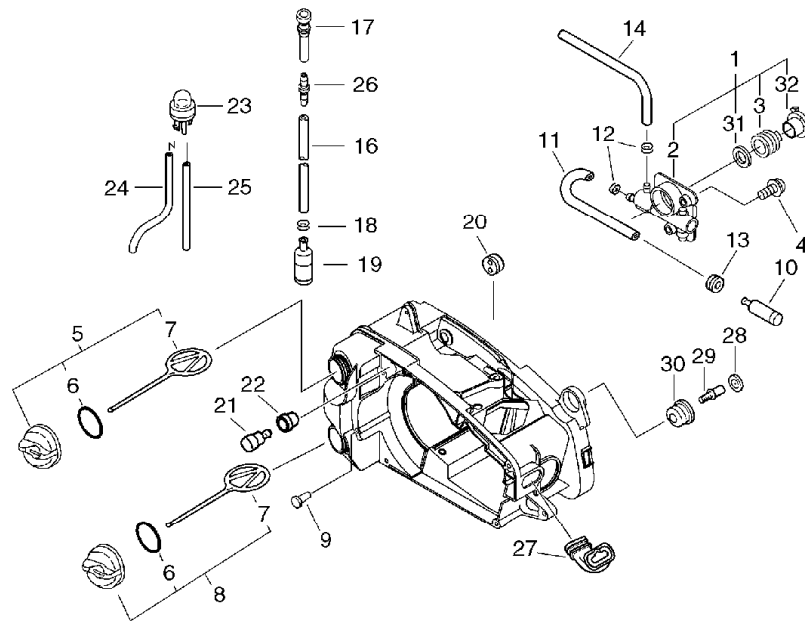

4. AUTO-OILER

KEY	LV	PART NUMBER	Q'TY	DESCRIPTION	REMARKS	NOTE1	NOTE2
1		P021-010890	1	AUTO-OILER ASY			
2	+	C022-000020	1	AUTO-OILER ASSEMBLY			
3	+	V652-000030	1	GEAR,WORM			
31	+	V308-000030	1	WASHER,CIRCULAR 11	10.5*17.4*1.8		
32	+	V356-000290	1	COLLAR,10			
4		900238-04012	2	SCREW 4*12	4*12		
5		P021-005592	1	FUEL CAP ASY			
6	+	900720-00018	1	O-RING 18	P-18		
7	+	A365-000050	1	CONNECTOR,CAP			
8		P021-005581	1	OIL CAP ASY			
6	+	900720-00018	1	O-RING 18	P-18		
7	+	A365-000050	1	CONNECTOR,CAP			
9		436114-13930	1	VALVE, CHECK			
10		436205-02832	1	STRAINER, OIL			
11		V471-000740	1	PIPE			
12		132013-26630	2	CLIP	6.5MM	Sus. by V490-001230	
12		V490-001230	2	CLIP			
13		132115-01461	1	GROMMET			
14		V471-000760	1	PIPE			
16		V471-000750	1	PIPE			
17		V470-000321	1	PIPE	10*6*L32		
18		132013-09820	1	CLIP	6MM		
19		131205-14930	1	STRAINER,FUEL			
20		132115-44330	1	GROMMET