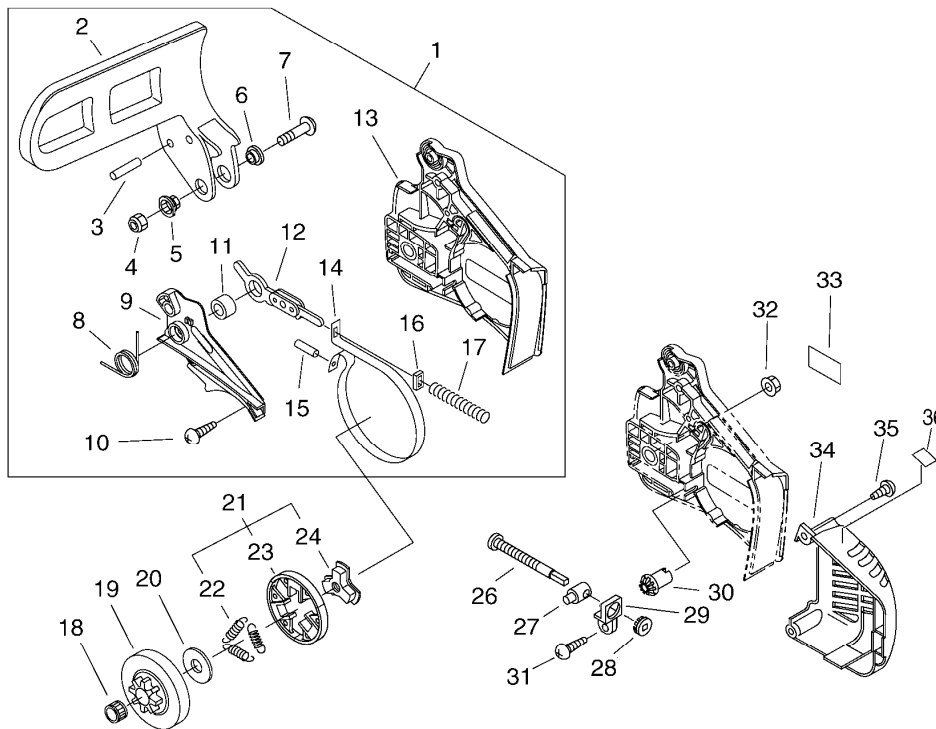

6. CLUTCH, SPROCKET, CHAIN BRAKE

KEY	LV	PART NUMBER	Q'TY	DESCRIPTION	REMARKS	NOTE1	NOTE2
28		V651-000011	1	GEAR,BEVEL			
29		V355-000140	1	COLLAR,8			
30		V651-000001	1	GEAR,BEVEL			
31		900253-04012	1	SCREW	4*12		
32		433019-03933	2	NUT, FLANGE 6	6		
33		X502-000340	1	LABEL,ECHO	ECHO(WHITE)		
34		A320-000960	1	COVER,MUFFLER			
35		900253-04016	2	SCREW 4*16	4*16		
36		X505-002310	1	LABEL,CAUTION	HOT CAUTION