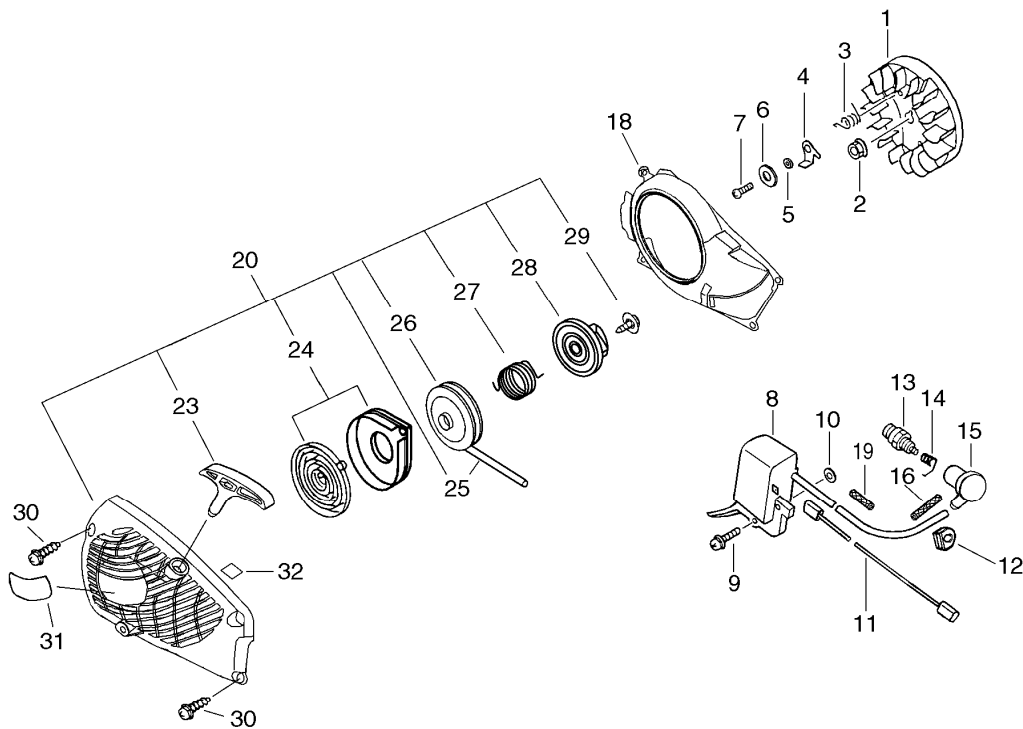

3. RECOIL STARTER, MAGNETO

KEY	LV	PART NUMBER	Q'TY	DESCRIPTION	REMARKS	NOTE1	NOTE2
1		A409-001180	1	ROTOR, MAGNETO			
2		900515-00008	1	NUT, FLANGE 8	8		
3		177234-35430	2	SPRING, RETURN			
4		A514-000020	2	PAWL			
5		177247-04630	2	SPACER, RATCHET	5.2*8*2.1		
6		900603-00005	2	WASHER 5	5.5*12*0.8		
7		V203-000080	2	BOLT,5	5*14		
8		A411-001330	1	COIL, IGNITION			
9		900238-05020	2	SCREW 5*20	5*20		
10		150117-16430	2	SPACER			
11		V485-000550	1	LEAD	AMP-187 AMP-250		
12		156110-04920	1	BUSHING			
13		A425-000000	1	SPARKPLUG	BPMR8Y		
14		A426-000000	1	TERMINAL, SPARKPLUG			
15		A427-000000	1	CAP, SPARK PLUG			
16		V475-002390	1	TUBE			
18		A172-002190	1	COVER, FAN			
19		V475-007430	1	TUBE			
20		A051-000804	1	STARTER, RECOIL			
23	+	P022-005891	1	GRIP, STARTER			
24	+	P022-001330	1	SPRING KIT, REWIND			
25	+	P022-008440	1	ROPE, STARTER	3.5*900		
26		A506-000460	1	REEL, ROPE			
27		V452-001320	1	SPRING, TORSION			
28		A507-000110	1	CATCHER, PAWL