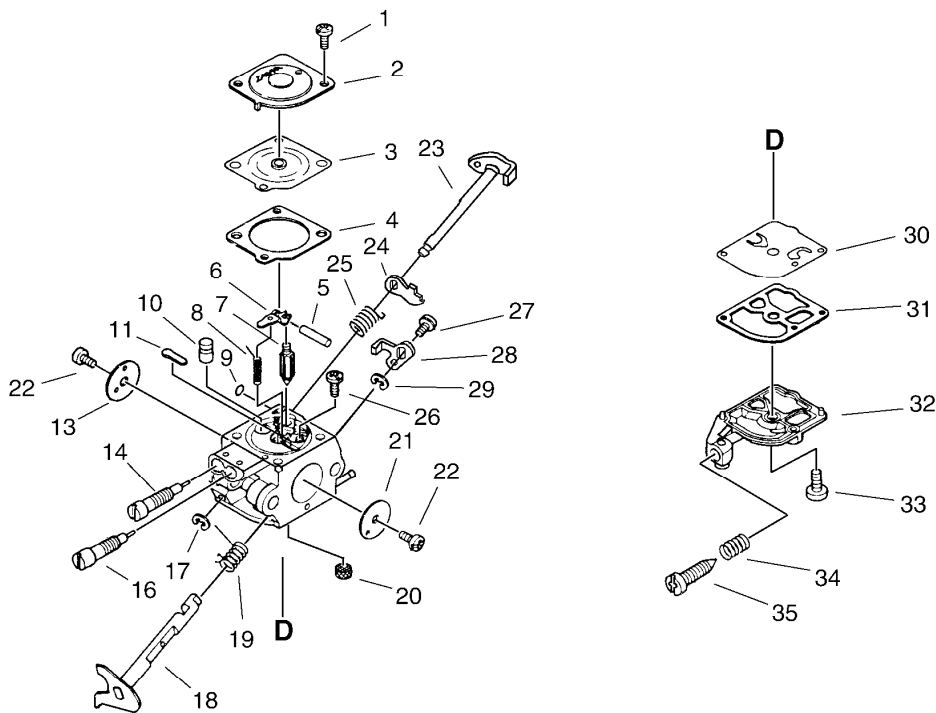

7. CARBURETOR

KEY	LV	PART NUMBER	Q'TY	DESCRIPTION	REMARKS	NOTE1	NOTE2
		A021-003780	1	CARBURETOR,DIAPHRAGM			
1	+	125344-52130	2	SCREW			
2	+	125342-52130	1	COVER, DIAPHRAGM			
3	+	P005-002230	1	DIAPHRAGM ,METERING			
4	+	125340-51030	1	GASKET, DIAPHRAGM			
5	+	125338-13930	1	PIN, METERING ARM			
6	+	125323-08260	1	ARM, VALVE			
7	+	125337-08260	1	VALVE, INLET NEEDLE			
8	+	125322-13930	1	SPRING, COIL			
9	+	125345-13310	1	PLUG, WELCH			
10	+	P005-002320	1	NOZZLE CHECK VALVE			
11	+	P005-002400	1	PLUG, WELCH			
13	+	P005-000900	1	VALVE, CHOKE			
14	+	P005-002370	1	NEEDLE, HIGH SPEED			
16	+	P005-002380	1	NEEDLE, IDLE			
17	+	125327-15130	1	CLIP			
18	+	P005-002330	1	SHAFT ASY,THROTTLE			
19	+	P005-000790	1	SPRING,THRT.RETURN			
20	+	P005-000860	1	SCREEN, FUEL INLET			
21	+	P005-002350	1	VALVE, THROTTLE			
22	+	125314-51230	2	SCREW	3*4.5		
23	+	P003-002390	1	VALVE ASY THROTTLE			
24	+	P005-001300	1	LEVER, CHOKE			
25	+	P005-000880	1	SPRING, CHOKE RETURN			
26	+	125339-13930	1	SCREW			
27	+	125348-13930	1	SCREW