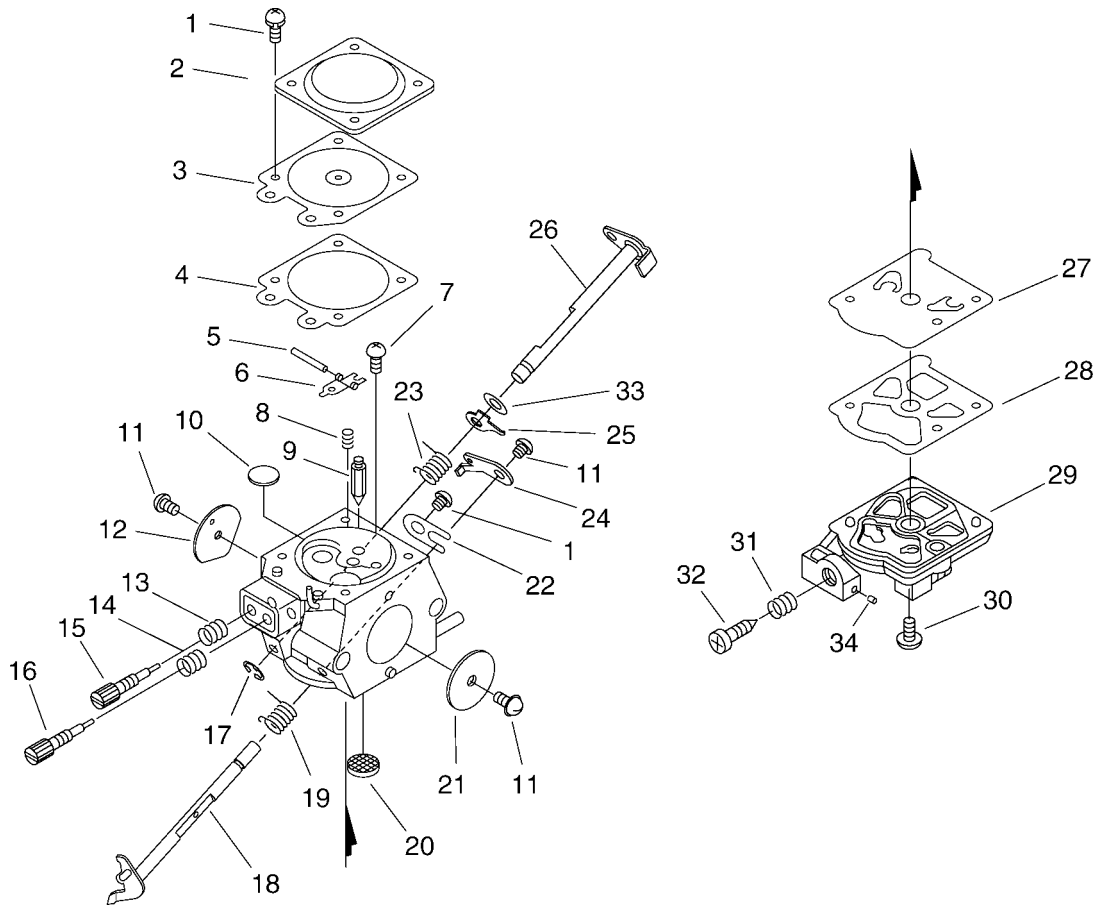

KEY	LV	PART NUMBER	Q'TY	DESCRIPTION	REMARKS
		A021-001580	1	CARBURETOR,DIAPHRAGM	
1	+	123130-02960	5	SCREW	
2	+	123142-03930	1	COVER, M. DIAPHRAGM	
3	+	P003-001850	1	DIAPHRAGM, METERING	
4	+	123140-03930	1	GASKET, M. DIAPHRAGM	
5	+	123138-03930	1	PIN, METERING LEVER	
6	+	123123-03930	1	LEVER, METERING	
7	+	123139-03930	1	SCREW, M. LEVER PIN	
8	+	123122-39330	1	SPRING, METER. LEVER	
9	+	123137-19830	1	VALVE, INLET NEEDLE	
10	+	123146-10631	1	PLUG, WELCH	
11	+	123114-38830	3	SCREW	
12	+	P003-001790	1	VALVE, CHOKE	
13	+	123121-22130	1	SPRING, NEEDLE	
14	+	123119-22130	1	SPRING, NEEDLE	
15	+	123118-30330	1	NEEDLE, IDLE	
16	+	P003-001340	1	NEEDLE POWER	
17	+	123127-15030	1	RING	
18	+	P003-001810	1	SHAFT ASY,THROTTLE	
19	+	123113-37530	1	SPRING, THROTTLE RTN	
20	+	123126-10631	1	SCREEN, INLET	
21	+	123116-10530	1	VALVE, THROTTLE	
22	+	123127-03930	1	CLIP, THROTTLE SHAFT	
23	+	P003-000140	1	SPRING