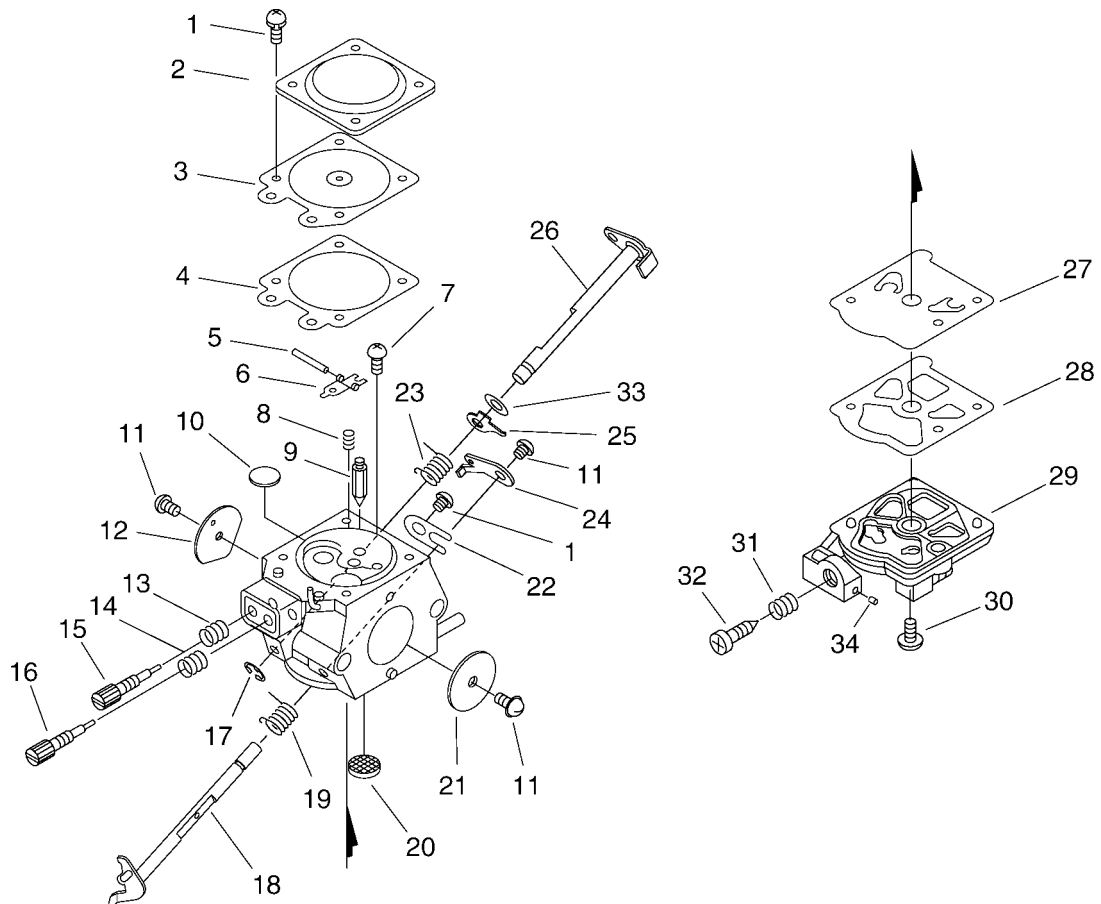

CS-420ES 7 Carburetor

KEY	LV	PART NUMBER	Q'TY	DESCRIPTION	REMARKS
24	+	P003-001780	1	LEVER, THROTTLE	
25	+	P003-001510	1	LEVER-FAST IDLE	
26	+	P003-000150	1	CHOKE, SHAFT	
27	+	123125-15030	1	GASKET, FUEL PUMP	
28	+	123112-15030	1	DIAPHRAGM, FUEL PUMP	
29	+	123124-38330	1	COVER, FUEL PUMP	
30	+	123110-03930	1	SCREW, PUMP COVER	
31	+	123133-04260	1	SPRING, IDLE ADJUST	
32	+	123134-04260	1	SCREW, IDLE ADJUST	
33	+	123149-26030	1	WASHER	
34	+	123178-15030	1	PLUG, FRICTION