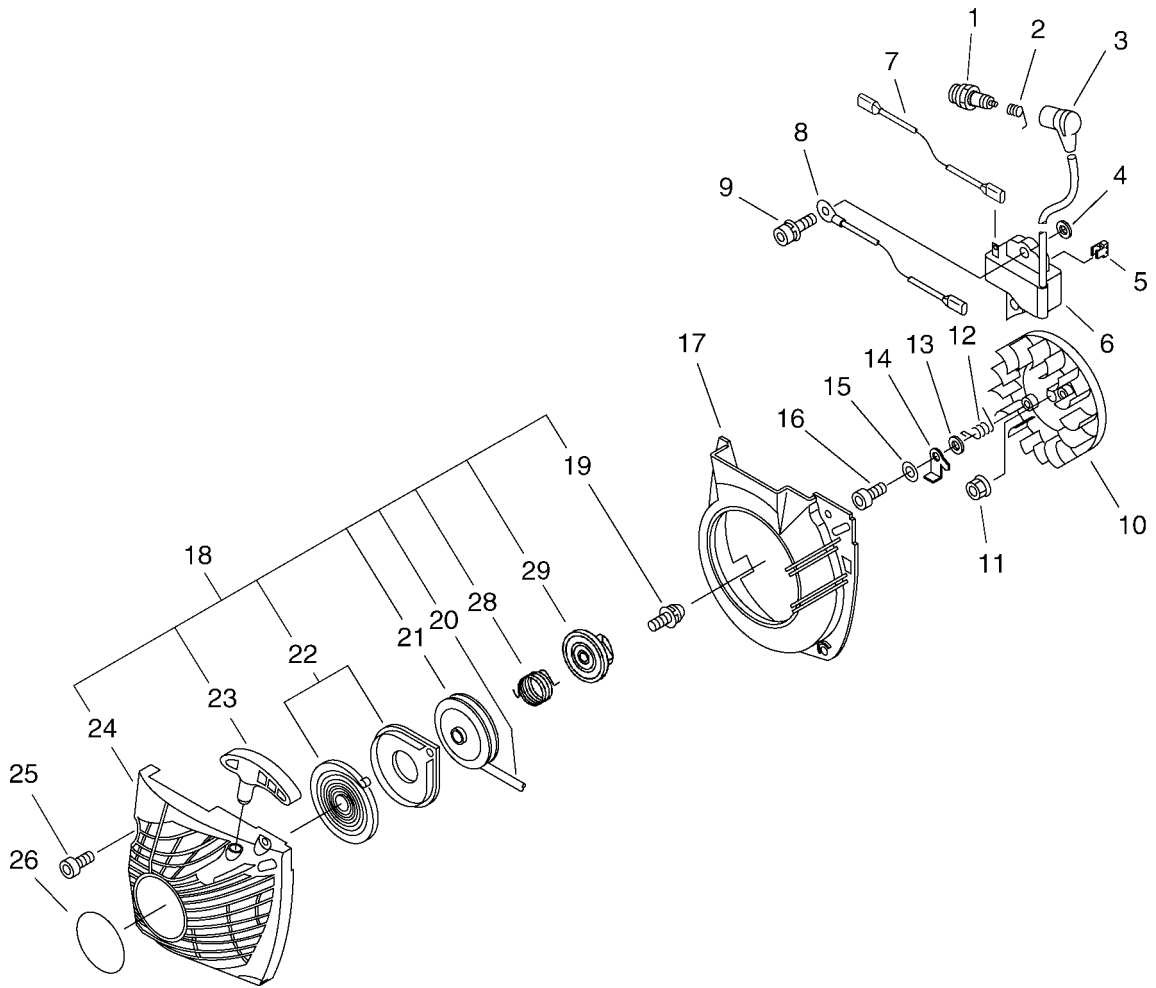

KEY	LV	PART NUMBER	Q'TY	DESCRIPTION	REMARKS
1		159010-19830	1	PLUG, SPARK (BPM-8Y)	
2		A426-000010	1	TERMINAL, SPARKPLUG	
3		A427-000013	1	CAP, SPARK PLUG	
4		150117-16430	2	SPACER	
5		V490-000310	1	CLIP	
6		A411-000264	1	COIL, IGNITION	
7		V485-000680	1	LEAD	
8		V485-000620	1	LEAD	
9		900162-05020	2	BOLT, H.S. 5*20	
10		A409-000272	1	ROTOR, MAGNETO	
11		900515-00008	1	NUT, FLANGE 8	
12		177234-35430	2	SPRING, RETURN	
13		177247-04630	2	SPACER, RATCHET	
14		A514-000050	2	PAWL	
15		900603-00005	2	WASHER 5	
16		V203-000090	2	BOLT, 5	
17		A172-000572	1	COVER, FAN	
18		A051-000981	1	STARTER, RECOIL ASY	
19	+	177236-61830	1	SCREW	
20	+	P022-008440	1	ROPE, STARTER	
21	+	A506-000030	1	REEL, ROPE	
22	+	P022-010440	1	SPRING KIT, REWIND	
23	+	P022-005891	1	GRIP, STARTER	
24	+	A500-000421	1	CASE, STARTER