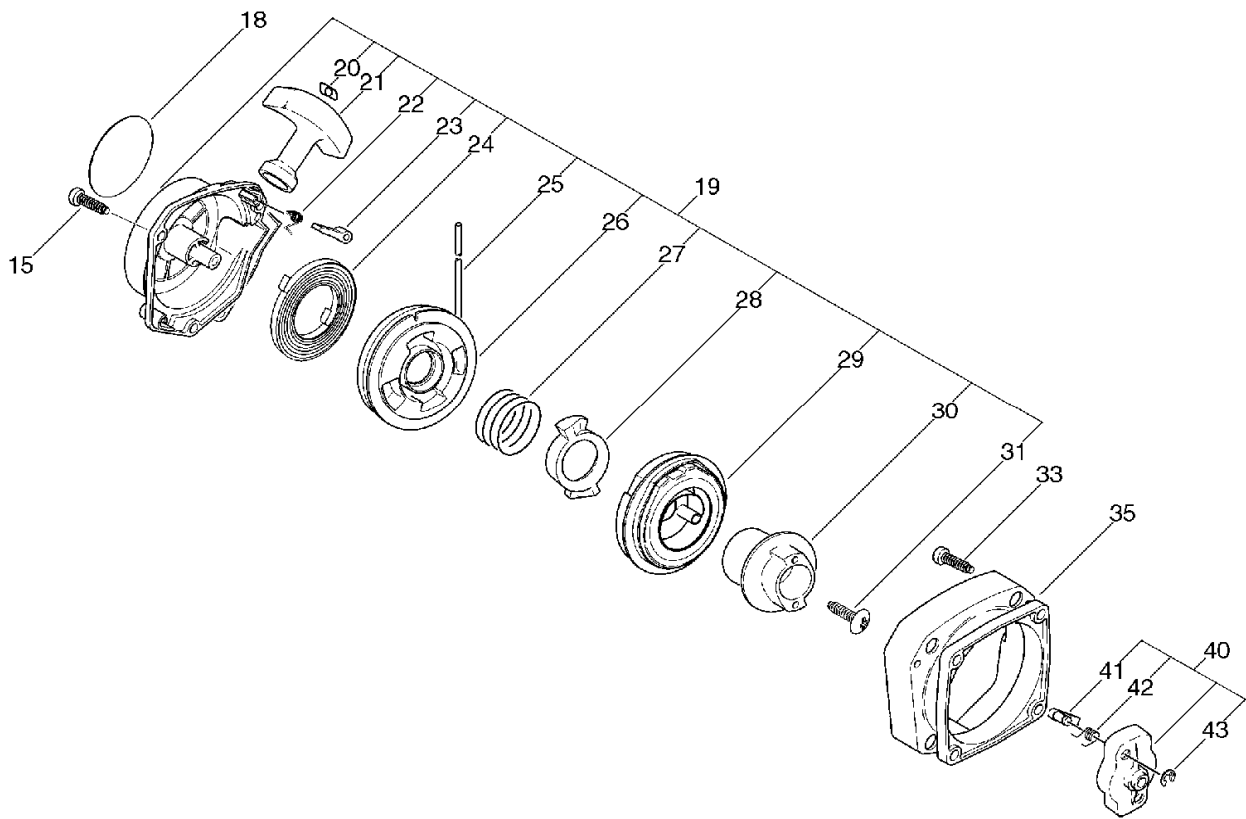

2. Magneto, Clutch

No.2

KEY	LV	PART NUMBER	Q'TY	DESCRIPTION	REMARKS	NOTE1	NOTE2
41		900106-05012	1	BOLT, H.S. 5*12	5*12		

3. Starter

No.2

KEY	LV	PART NUMBER	Q'TY	DESCRIPTION	REMARKS	NOTE1	NOTE2
41		900106-05012	1	BOLT, H.S. 5*12	5*12		

4. Air Cleaner, Muffler

No.3

KEY	LV	PART NUMBER	Q'TY	DESCRIPTION	REMARKS	NOTE1	NOTE2
41		900106-05012	1	BOLT, H.S. 5*12	5*12		

5. Fuel Tank

No.3

KEY	LV	PART NUMBER	Q'TY	DESCRIPTION	REMARKS	NOTE1	NOTE2
41		900106-05012	1	BOLT, H.S. 5*12	5*12		

6. Shield, Tools

No.4

KEY	LV	PART NUMBER	Q'TY	DESCRIPTION	REMARKS	NOTE1	NOTE2
41		900106-05012	1	BOLT, H.S. 5*12	5*12		

7. U-Handle

No.4

KEY	LV	PART NUMBER	Q'TY	DESCRIPTION	REMARKS	NOTE1	NOTE2
41		900106-05012	1	BOLT, H.S. 5*12	5*12		

10. Gear Case(Loop Handle Type), Nylon Line Cutting Head

No.6

KEY	LV	PART NUMBER	Q'TY	DESCRIPTION	REMARKS	NOTE1	NOTE2
41		900106-05012	1	BOLT, H.S. 5*12	5*12		

11. Carburetor

No.6

KEY	LV	PART NUMBER	Q'TY	DESCRIPTION	REMARKS	NOTE1	NOTE2
41		900106-05012	1	BOLT, H.S. 5*12	5*12		