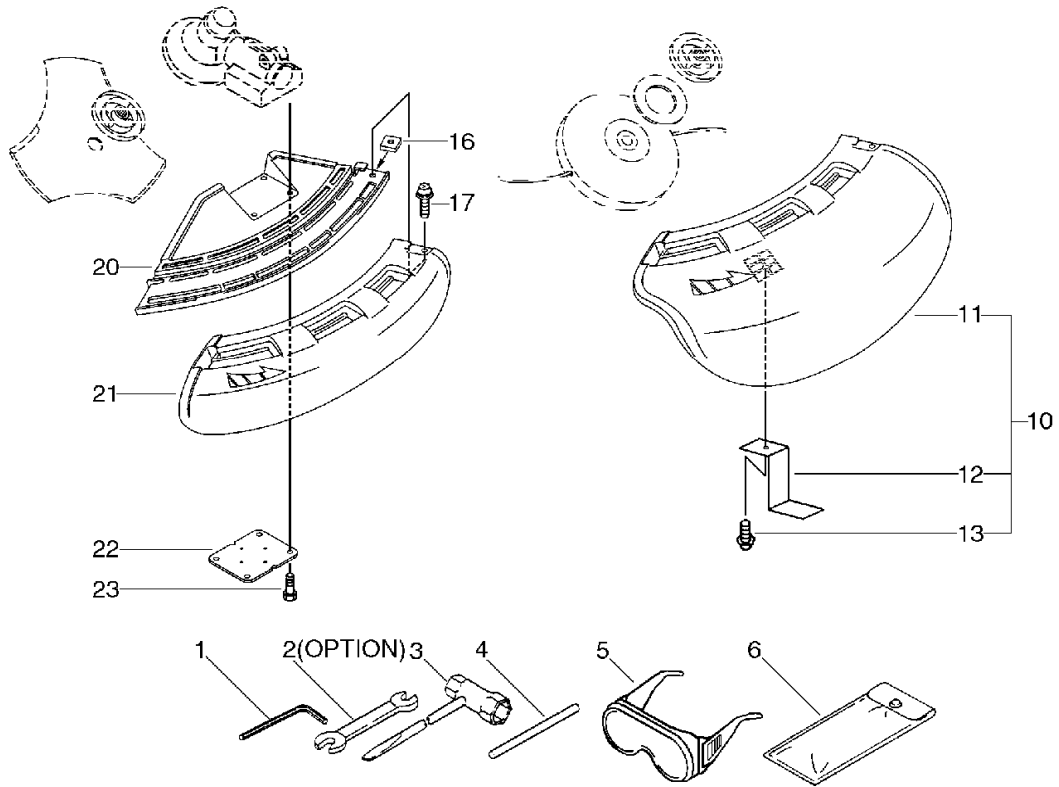

6. Shield, Tools

No.4

KEY	LV	PART NUMBER	Q'TY	DESCRIPTION	REMARKS	NOTE1	NOTE2
41		900106-05012	1	BOLT, H.S. 5*12	5*12		

7. U-Handle

No.4

KEY	LV	PART NUMBER	Q'TY	DESCRIPTION	REMARKS	NOTE1	NOTE2
41		900106-05012	1	BOLT, H.S. 5*12	5*12		

8. Gear Case(U-Handle Type), Blade
No.5

KEY	LV	PART NUMBER	Q'TY	DESCRIPTION	REMARKS	NOTE1	NOTE2
41		900106-05012	1	BOLT, H.S. 5*12	5*12		

9. Loop Handle

No.5

KEY	LV	PART NUMBER	Q'TY	DESCRIPTION	REMARKS	NOTE1	NOTE2
41		900106-05012	1	BOLT, H.S. 5*12	5*12		

10. Gear Case(Loop Handle Type), Nylon Line Cutting Head

No.6

KEY	LV	PART NUMBER	Q'TY	DESCRIPTION	REMARKS	NOTE1	NOTE2
41		900106-05012	1	BOLT, H.S. 5*12	5*12		

11. Carburetor

No.6

KEY	LV	PART NUMBER	Q'TY	DESCRIPTION	REMARKS	NOTE1	NOTE2
41		900106-05012	1	BOLT, H.S. 5*12	5*12		