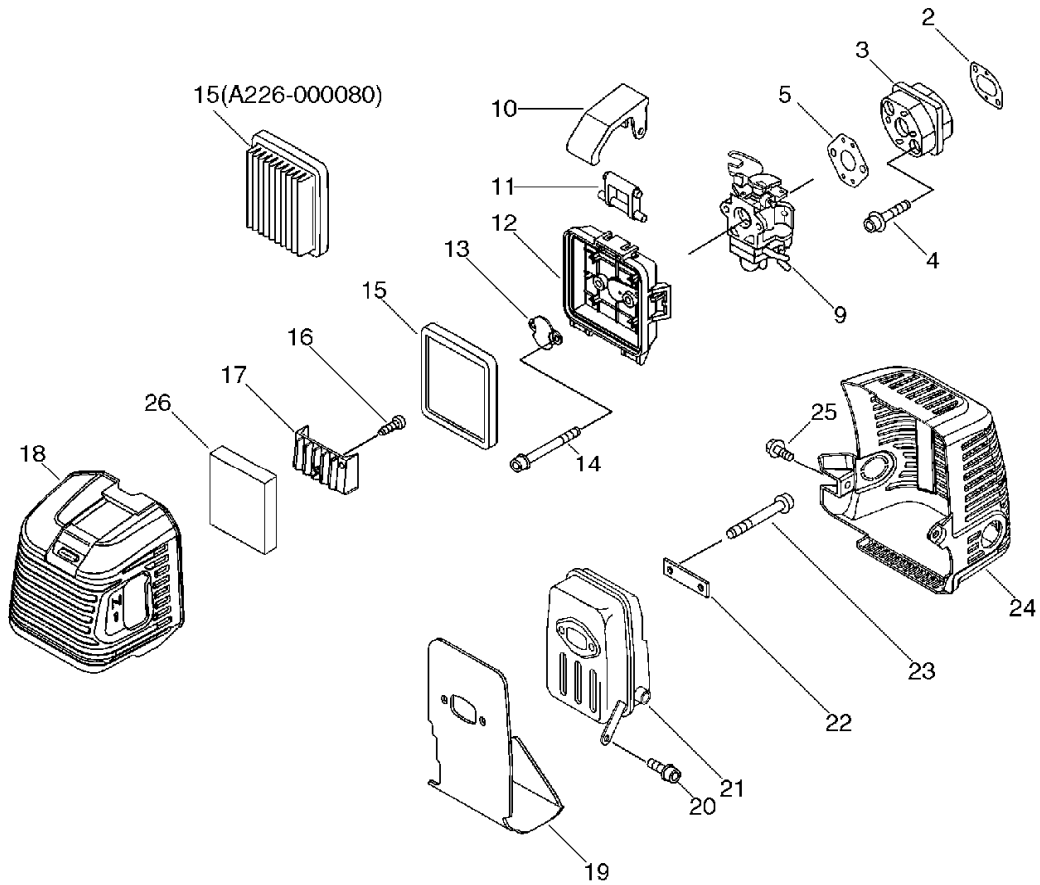

2. Magneto, Clutch

No.2

KEY	LV	PART NUMBER	Q'TY	DESCRIPTION	REMARKS	NOTE1	NOTE2
41		900106-05012	1	BOLT, H.S. 5*12	5*12		

3. Starter

No.2

KEY	LV	PART NUMBER	Q'TY	DESCRIPTION	REMARKS	NOTE1	NOTE2
41		900106-05012	1	BOLT, H.S. 5*12	5*12		

4. Air Cleaner, Muffler

No.3

KEY	LV	PART NUMBER	Q'TY	DESCRIPTION	REMARKS	NOTE1	NOTE2
41		900106-05012	1	BOLT, H.S. 5*12	5*12		

5. Fuel Tank

No.3

KEY	LV	PART NUMBER	Q'TY	DESCRIPTION	REMARKS	NOTE1	NOTE2
41		900106-05012	1	BOLT, H.S. 5*12	5*12		

6. Shield, Tools

No.4

KEY	LV	PART NUMBER	Q'TY	DESCRIPTION	REMARKS	NOTE1	NOTE2
41		900106-05012	1	BOLT, H.S. 5*12	5*12		

7. U-Handle

No.4

KEY	LV	PART NUMBER	Q'TY	DESCRIPTION	REMARKS	NOTE1	NOTE2
41		900106-05012	1	BOLT, H.S. 5*12	5*12		

10. Gear Case(Loop Handle Type), Nylon Line Cutting Head

No.6

KEY	LV	PART NUMBER	Q'TY	DESCRIPTION	REMARKS	NOTE1	NOTE2
41		900106-05012	1	BOLT, H.S. 5*12	5*12		

11. Carburetor

No.6

KEY	LV	PART NUMBER	Q'TY	DESCRIPTION	REMARKS	NOTE1	NOTE2
41		900106-05012	1	BOLT, H.S. 5*12	5*12		