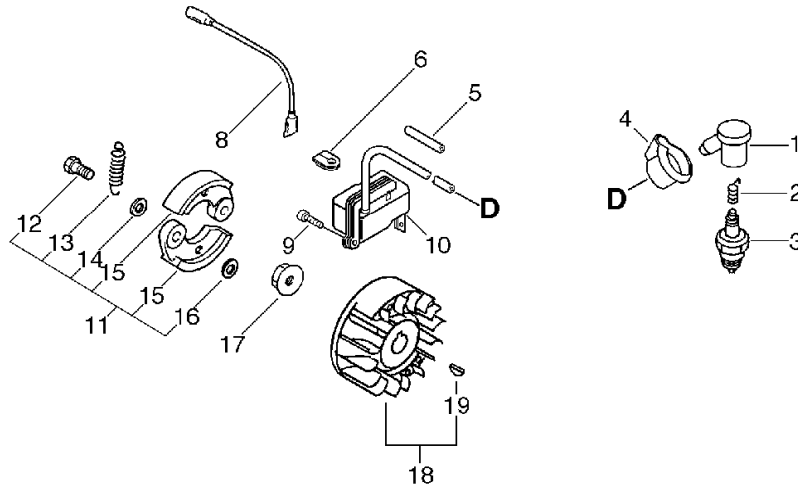

2. Magneto, Clutch

No.2

KEY	LV	PART NUMBER	Q'TY	DESCRIPTION	REMARKS	NOTE1	NOTE2
41		900106-05012	1	BOLT, H.S. 5*12	5*12		

3. Starter

No.2

KEY	LV	PART NUMBER	Q'TY	DESCRIPTION	REMARKS	NOTE1	NOTE2
41		900106-05012	1	BOLT, H.S. 5*12	5*12		

4. Air Cleaner, Muffler

No.3

KEY	LV	PART NUMBER	Q'TY	DESCRIPTION	REMARKS	NOTE1	NOTE2
41		900106-05012	1	BOLT, H.S. 5*12	5*12		

5. Fuel Tank

No.3

KEY	LV	PART NUMBER	Q'TY	DESCRIPTION	REMARKS	NOTE1	NOTE2
41		900106-05012	1	BOLT, H.S. 5*12	5*12		

6. Shield, Tools

No.4

KEY	LV	PART NUMBER	Q'TY	DESCRIPTION	REMARKS	NOTE1	NOTE2
41		900106-05012	1	BOLT, H.S. 5*12	5*12		

7. U-Handle

No.4

KEY	LV	PART NUMBER	Q'TY	DESCRIPTION	REMARKS	NOTE1	NOTE2
41		900106-05012	1	BOLT, H.S. 5*12	5*12		

10. Gear Case(Loop Handle Type), Nylon Line Cutting Head

No.6

KEY	LV	PART NUMBER	Q'TY	DESCRIPTION	REMARKS	NOTE1	NOTE2
41		900106-05012	1	BOLT, H.S. 5*12	5*12		

11. Carburetor

No.6

KEY	LV	PART NUMBER	Q'TY	DESCRIPTION	REMARKS	NOTE1	NOTE2
41		900106-05012	1	BOLT, H.S. 5*12	5*12		