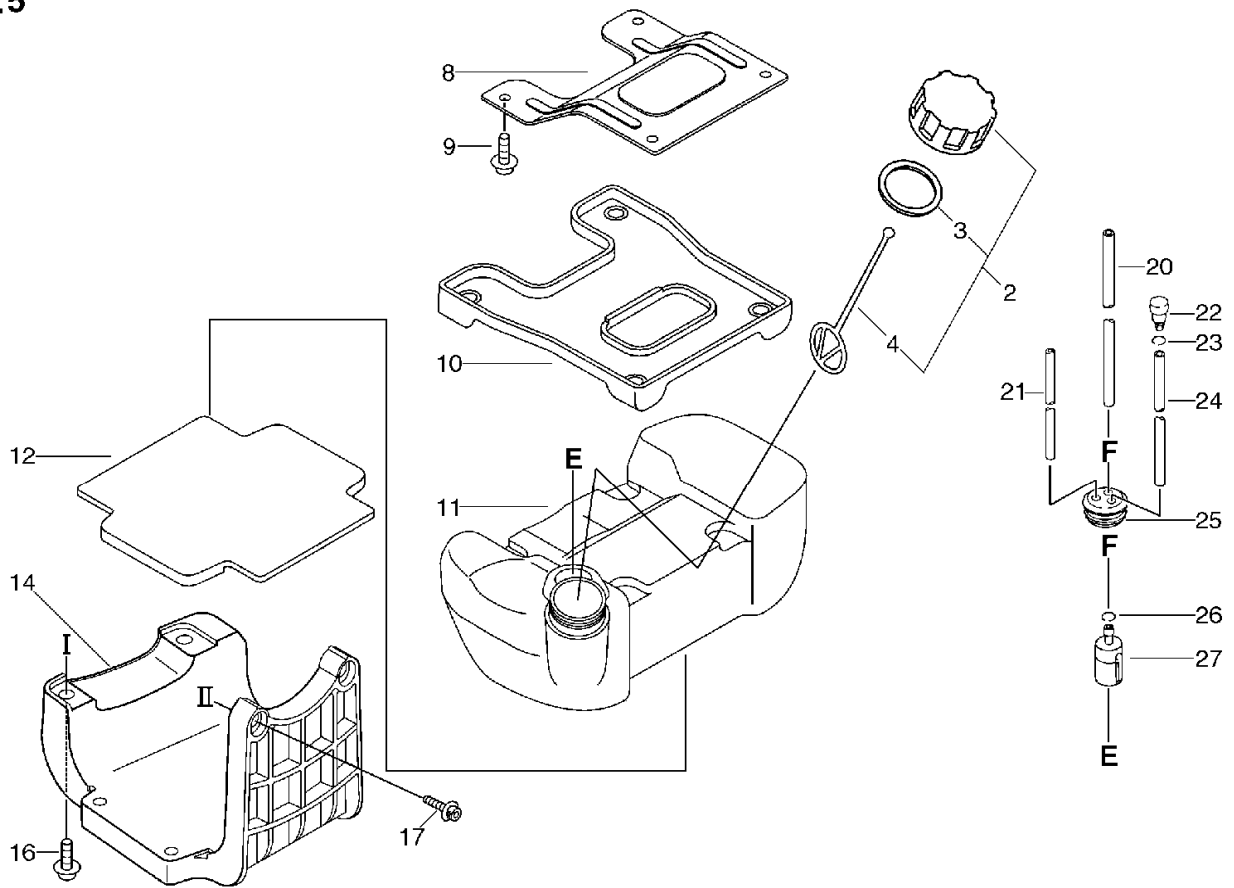

6. Shield, Tools

No.4

KEY	LV	PART NUMBER	Q'TY	DESCRIPTION	REMARKS	NOTE1	NOTE2
41		900106-05012	1	BOLT, H.S. 5*12	5*12		

7. U-Handle

No.4

KEY	LV	PART NUMBER	Q'TY	DESCRIPTION	REMARKS	NOTE1	NOTE2
41		900106-05012	1	BOLT, H.S. 5*12	5*12		

8. Gear Case(U-Handle Type), Blade
No.5

KEY	LV	PART NUMBER	Q'TY	DESCRIPTION	REMARKS	NOTE1	NOTE2
41		900106-05012	1	BOLT, H.S. 5*12	5*12		

9. Loop Handle

No.5

KEY	LV	PART NUMBER	Q'TY	DESCRIPTION	REMARKS	NOTE1	NOTE2
41		900106-05012	1	BOLT, H.S. 5*12	5*12		

10. Gear Case(Loop Handle Type), Nylon Line Cutting Head

No.6

KEY	LV	PART NUMBER	Q'TY	DESCRIPTION	REMARKS	NOTE1	NOTE2
41		900106-05012	1	BOLT, H.S. 5*12	5*12		

11. Carburetor

No.6

KEY	LV	PART NUMBER	Q'TY	DESCRIPTION	REMARKS	NOTE1	NOTE2
41		900106-05012	1	BOLT, H.S. 5*12	5*12		