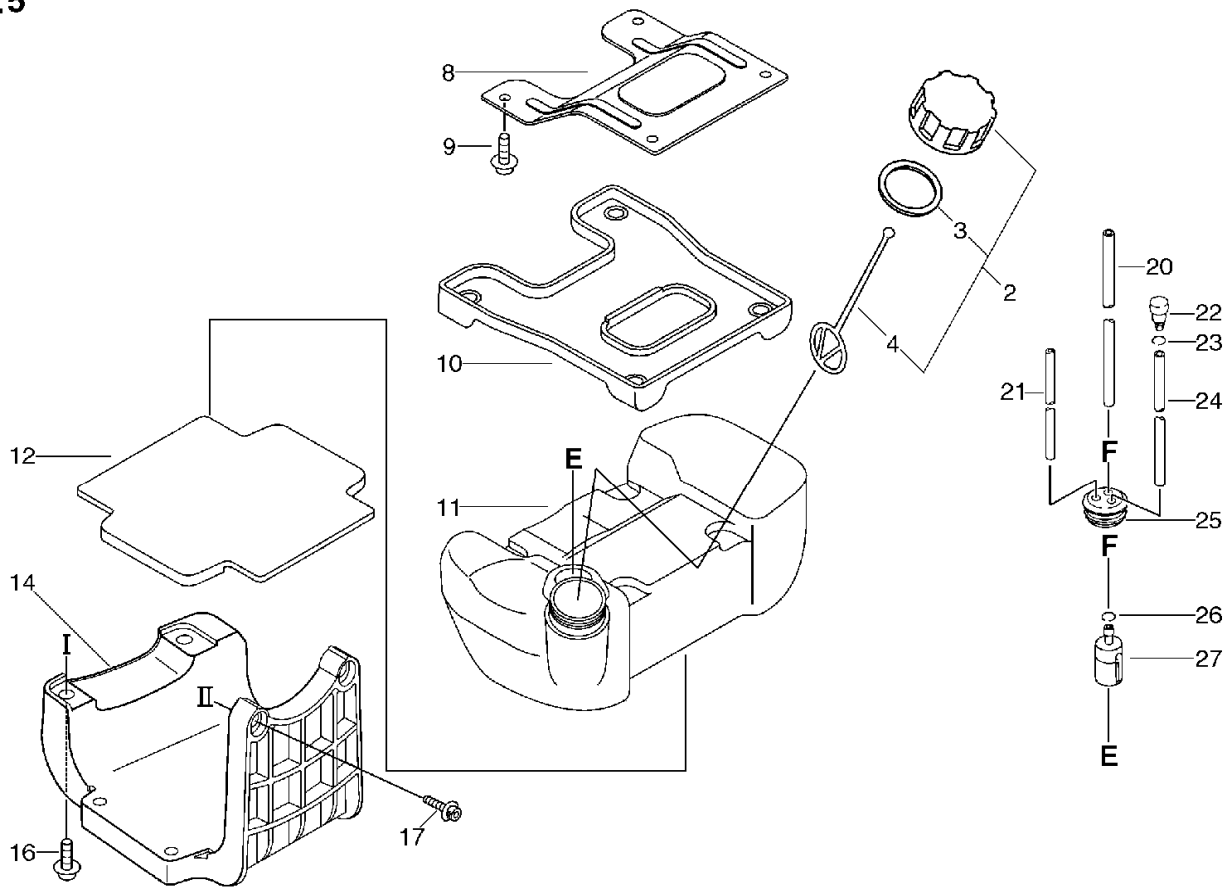

6. Shield, Tools

No.4

KEY	LV	PART NUMBER	Q'TY	DESCRIPTION	REMARKS	NOTE1	NOTE2
41		900106-05012	1	BOLT, H.S. 5*12	5*12		

7. U-Handle

No.4

KEY	LV	PART NUMBER	Q'TY	DESCRIPTION	REMARKS	NOTE1	NOTE2
41		900106-05012	1	BOLT, H.S. 5*12	5*12		

8. Gear Case(U-Handle Type), Blade
No.5

KEY	LV	PART NUMBER	Q'TY	DESCRIPTION	REMARKS	NOTE1	NOTE2
41		900106-05012	1	BOLT, H.S. 5*12	5*12		

9. Loop Handle

No.5

KEY	LV	PART NUMBER	Q'TY	DESCRIPTION	REMARKS	NOTE1	NOTE2
41		900106-05012	1	BOLT, H.S. 5*12	5*12		

10. Gear Case(Loop Handle Type), Nylon Line Cutting Head

No.6

KEY	LV	PART NUMBER	Q'TY	DESCRIPTION	REMARKS	NOTE1	NOTE2
41		900106-05012	1	BOLT, H.S. 5*12	5*12		

11. Carburetor

No.6

KEY	LV	PART NUMBER	Q'TY	DESCRIPTION	REMARKS	NOTE1	NOTE2
41		900106-05012	1	BOLT, H.S. 5*12	5*12		