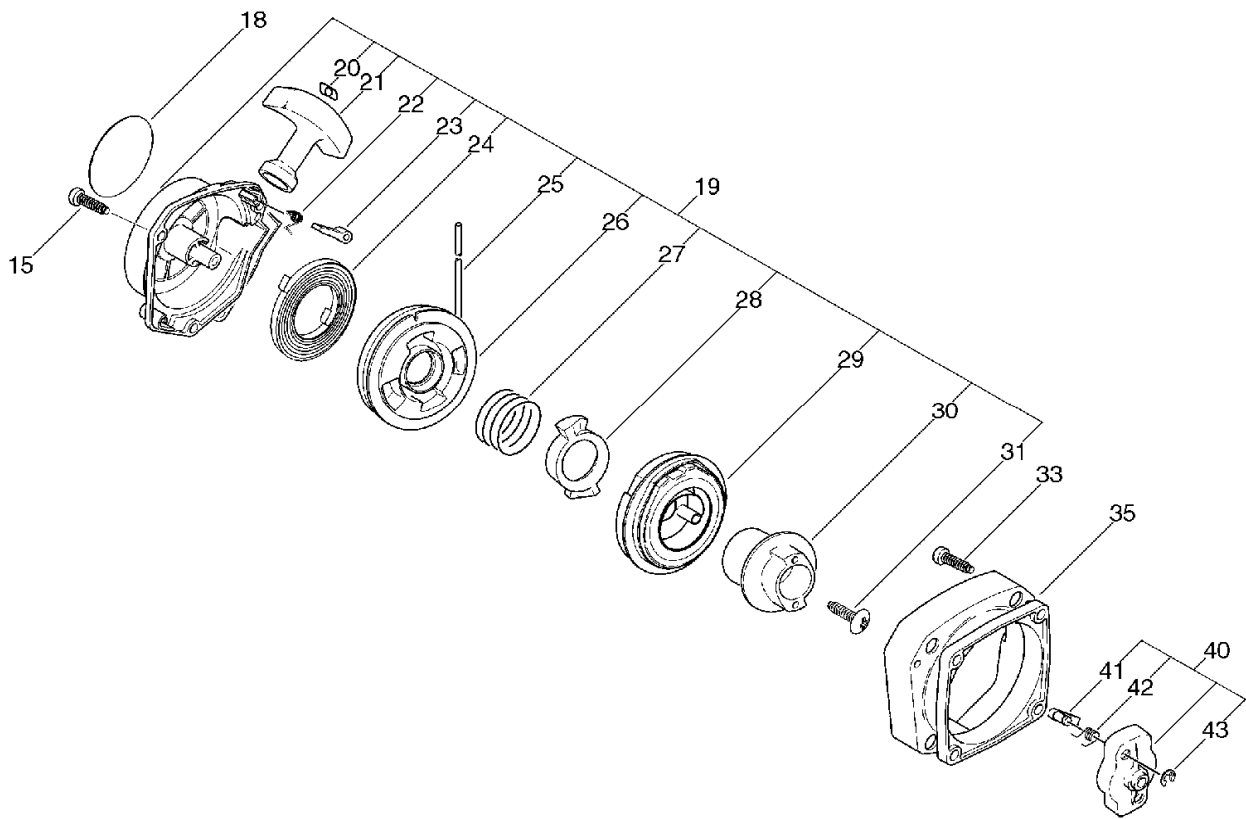

4. Air Cleaner, Muffler

No.3

KEY	LV	PART NUMBER	Q'TY	DESCRIPTION	REMARKS	NOTE1	NOTE2
41		900106-05012	1	BOLT, H.S. 5*12	5*12