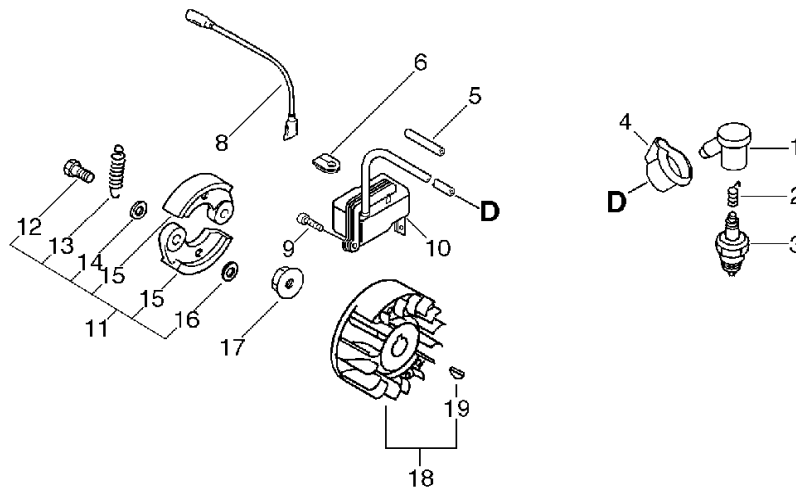

1. Cylinder, Crankcase, Piston, Fan Cover

No.1

KEY	LV	PART NUMBER	Q'TY	DESCRIPTION	REMARKS	NOTE1	NOTE2
24		A556-000181	1	DRUM,CLUTCH			
25		900702-00028	1	CIRCLIP 28	CR-28		
26		900807-06001	2	BEARING, BALL 6001	6001V(LB)		
27		900701-00012	1	CIRCLIP 12	CS-12		
30		V420-000420	1	CUSHION		Sus. by V420-000980	
30		V420-000980	1	CUSHION			
31		900702-00045	1	RING, RETAINING(IN)	CR-45		
32		900162-05028	1	BOLT, H.S. 5*28	5*28 W,SW		
33		900162-05012	1	BOLT, H.S. 5*12	5*12 W,SW		
34		900162-05020	4	BOLT, H.S. 5*20	5*20 W,SW		
35		A172-000150	1	COVER,FAN			
36		900106-05020	1	BOLT, H.S. 5*20	5*20		
37		V353-000020	1	COLLAR,5	12*5.5*4.5L		
38		A162-000020	1	GUARD, TOP			
39		A160-000240	1	COVER,CYLINDER		Sus. by A160-000241	
39		A160-000241	1	COVER,CYLINDER			
40		X503-003130	1	LABEL,MODEL	SRM-4000SI		
41		900106-05012	1	BOLT, H.S. 5*12	5*12		

2. Magneto, Clutch

No.2

KEY	LV	PART NUMBER	Q'TY	DESCRIPTION	REMARKS	NOTE1	NOTE2
41		900106-05012	1	BOLT, H.S. 5*12	5*12		

3. Starter

No.2

KEY	LV	PART NUMBER	Q'TY	DESCRIPTION	REMARKS	NOTE1	NOTE2
41		900106-05012	1	BOLT, H.S. 5*12	5*12		

8. Gear Case(U-Handle Type), Blade
No.5

KEY	LV	PART NUMBER	Q'TY	DESCRIPTION	REMARKS	NOTE1	NOTE2
41		900106-05012	1	BOLT, H.S. 5*12	5*12		

9. Loop Handle

No.5

KEY	LV	PART NUMBER	Q'TY	DESCRIPTION	REMARKS	NOTE1	NOTE2
41		900106-05012	1	BOLT, H.S. 5*12	5*12		

10. Gear Case(Loop Handle Type), Nylon Line Cutting Head

No.6

KEY	LV	PART NUMBER	Q'TY	DESCRIPTION	REMARKS	NOTE1	NOTE2
41		900106-05012	1	BOLT, H.S. 5*12	5*12		

11. Carburetor

No.6

KEY	LV	PART NUMBER	Q'TY	DESCRIPTION	REMARKS	NOTE1	NOTE2
41		900106-05012	1	BOLT, H.S. 5*12	5*12		