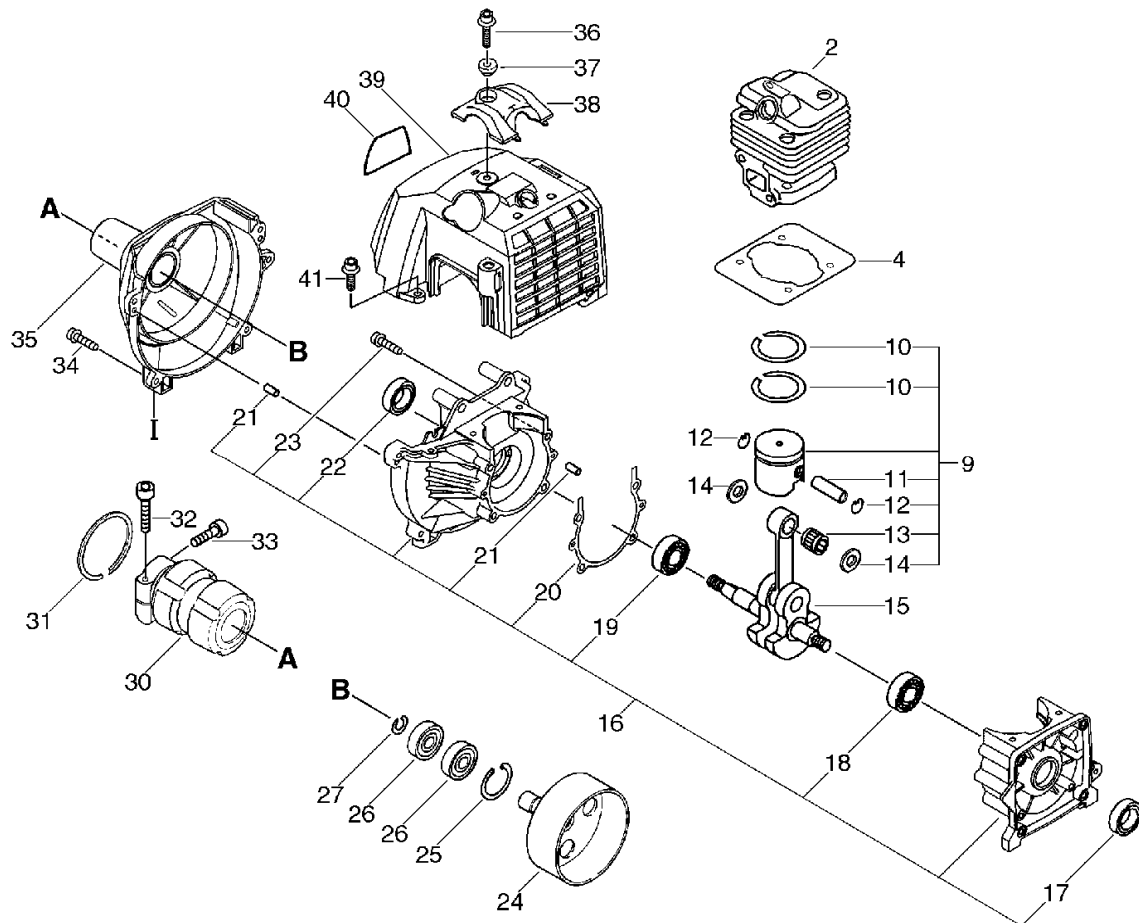

PARTS CATALOG

GRASS-TRIMMER / BRUSHCUTTER

SRM-4000SI

SRM-4000SI

1. Cylinder, Crankcase, Piston, Fan Cover

No.1

KEY	LV	PART NUMBER	Q'TY	DESCRIPTION	REMARKS	NOTE1	NOTE2
2		A130-000290	1	CYLINDER		Sus. by A130-000731	
2		A130-000291	1	CYLINDER		Sus. by A130-000731	
2		A130-000292	1	CYLINDER		Sus. by A130-000731	
2		A130-000730	1	CYLINDER		Sus. by A130-000731	
2		A130-000731	1	CYLINDER			
3		900162-05020	4	BOLT, H.S. 5*20	5*20 W,SW		
4		V100-000040	1	GASKET,CYL			
9		P021-002460	1	PISTON KIT		Sus. by P021-002461	
9		P021-002461	1	PISTON KIT			
9		P021-009470	1	PISTON KIT		Sus. by P021-011210	
9		P021-011210	1	PISTON KIT		Can be used on A130-000730,-1 only	
10	+	100011-10530	2	RING, PISTON		Sus. by 100011-10530 Q'TY:2	
10	+	100011-10530	1	RING, PISTON		Can be used on P021-009470 only	
11	+	V608-000000	1	PIN,ENG 10			

1. Cylinder, Crankcase, Piston, Fan Cover

No.1

KEY	LV	PART NUMBER	Q'TY	DESCRIPTION	REMARKS	NOTE1	NOTE2
24		A556-000181	1	DRUM,CLUTCH			
25		900702-00028	1	CIRCLIP 28	CR-28		
26		900807-06001	2	BEARING, BALL 6001	6001V(LB)		
27		900701-00012	1	CIRCLIP 12	CS-12		
30		V420-000420	1	CUSHION		Sus. by V420-000980	
30		V420-000980	1	CUSHION			
31		900702-00045	1	RING, RETAINING(IN)	CR-45		
32		900162-05028	1	BOLT, H.S. 5*28	5*28 W,SW		
33		900162-05012	1	BOLT, H.S. 5*12	5*12 W,SW		
34		900162-05020	4	BOLT, H.S. 5*20	5*20 W,SW		
35		A172-000150	1	COVER,FAN			
36		900106-05020	1	BOLT, H.S. 5*20	5*20		
37		V353-000020	1	COLLAR,5	12*5.5*4.5L		
38		A162-000020	1	GUARD, TOP			
39		A160-000240	1	COVER,CYLINDER		Sus. by A160-000241	
39		A160-000241	1	COVER,CYLINDER			
40		X503-003130	1	LABEL,MODEL	SRM-4000SI		
41		900106-05012	1	BOLT, H.S. 5*12	5*12		

2. Magneto, Clutch

No.2

KEY	LV	PART NUMBER	Q'TY	DESCRIPTION	REMARKS	NOTE1	NOTE2
41		900106-05012	1	BOLT, H.S. 5*12	5*12		

3. Starter

No.2

KEY	LV	PART NUMBER	Q'TY	DESCRIPTION	REMARKS	NOTE1	NOTE2
41		900106-05012	1	BOLT, H.S. 5*12	5*12		