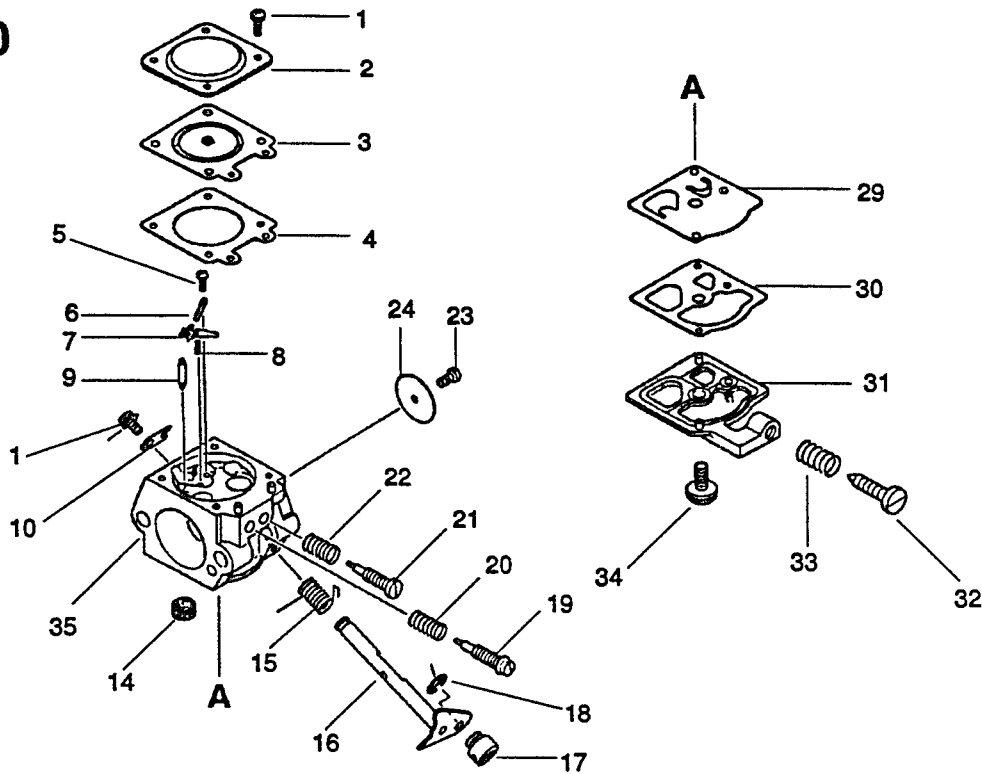

CLS-4600

KEY	PART NUMBER	QTY	DESCRIPTION	REMARKS
	123000 47531	1	CARBURETOR WT-120B	INCLUDES THE FOLLOWING ITEMS
1	B	5	SCREW	
2	123142 03930	1	COVER, METERING DIAPHRAGM	
3	A B	1	DIAPHRAGM, METERING	
4	A B	1	GASKET, METERING DIAPHRAGM	
5	B	1	SCREW	
6	B	1	PIN, METERING LEVER	
7	B	1	LEVER, METERING	
8	B	1	SPRING, METERING LEVER	
9	B	1	VALVE, INLET	
10	123127 13930	1	CLIP, THROTTLE	
14	123126 10631	1	SCREEN, INLET	
15	123113 15030	1	SPRING, THROTTLE RETURN	
16	123117 05020	1	SHAFT, THROTTLE	
17	123172 04320	1	SWIVEL	
18	123127 10630	1	RING, RETAINING	
19	123120 04420	1	NEEDLE, HIGH SPEED	
20	B	1	SPRING, NEEDLE ADJUST	
21	123118 24430	1	NEEDLE, IDLE	
22	123121 22130	1	SPRING, NEEDLE ADJUST	
23	123114 03930	1	SCREW	
24	123116 10530	1	VALVE, THROTTLE	
29	A B	1	GASKET, PUMP	
30	A B	1	DIAPHRAGM, PUMP	
31	123124 09520	1	COVER, PUMP	
32	123134 04260	1	SCREW, IDLE ADJUST	
33	123133 04260	1	SPRING, IDLE ADJUST	
34	123110 03930	1	SCREW	
A	123101 10530	1	DIAPHRAGM/GASKET KIT	
B	123100 40630	1	REPAIR KIT	

REVISED 08/94