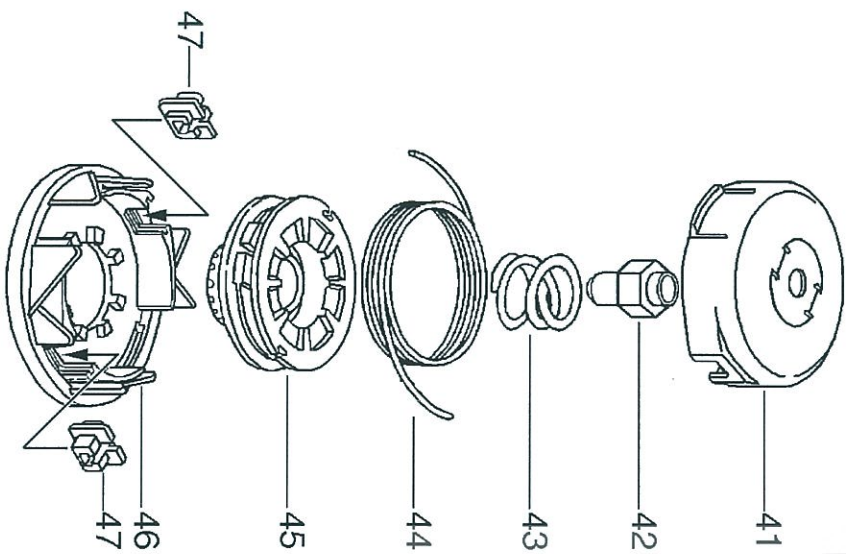

# P a r t s L i s t

Group: Trimmers/Brushcutters Model: GT-2150\_S1(6digits) (35) (36) Section: Nylon Line Cutting Head(Sr/Nr 006101 and after) ( 11)

Key	Lv	Part Number	Q'ty	Description	Remarks	Note
		X047-000060	1	CUTTER, ASM LINE	Sus. by X047-000242	
		X047-000170	1	CUTTER, ASM LINE	Sus. by X047-000242	
		X047-000171	1	CUTTER, ASM LINE	Sus. by X047-000242	
		X047-000240	1	CUTTER, ASM LINE	Sus. by X047-000242	
		X047-000241	1	CUTTER, ASM LINE	Sus. by X047-000242	
		X047-000242	1	CUTTER, ASM LINE	Sr/Nr 006101 and after	
41	+	X470-000010	1	DRUM, REEL	Sus. by P022-003320	
41	+	P022-002900	1	HOUSING	Sus. by P022-003320	
41	+	P022-003320	1	HOUSING	Sr/Nr 006101 and after	
42	+	P022-001280	1	NUIT	Sr/Nr 006101 and after	
43	+	P022-001290	1	SPRING	Sr/Nr 006101 and after	
44	+	P022-001230	1	NYLON CODE	Sus. by P022-006570	
44	+	P022-006190	1	NYLON CODE	Sus. by P022-006570	
44	+	P022-006570	1	NYLON CODE	Sr/Nr 006101 and after	
45	+	P022-001300	1	BOBBIN	Sr/Nr 006101 and after	
46	+	P022-001240	1	COVER	Sus. by P022-003330	
46	+	P022-002860	1	COVER	Sus. by P022-003330	
46	+	P022-003330	1	COVER	Sr/Nr 006101 and after	
47	+	P022-000710	2	EYELET	Sr/Nr 006101 and after	