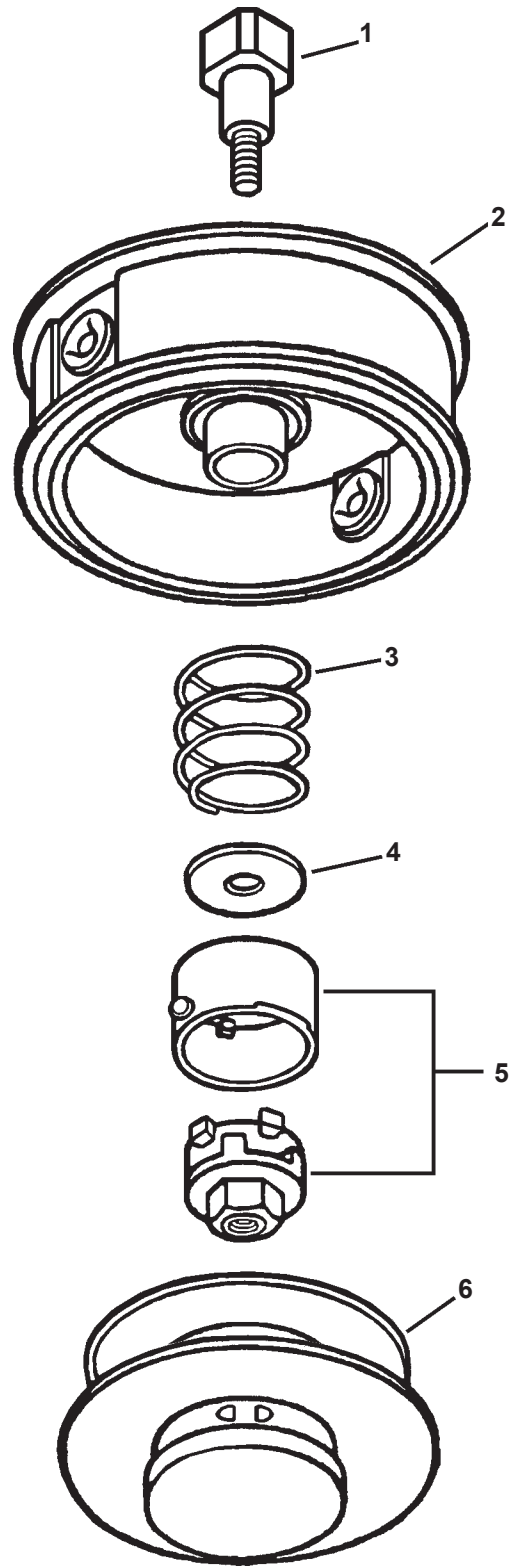

**FITS MODEL:**

- SRM-140DA
- SRM-200, AE, BE, CE, D, DA, DB
- SRM-201F
- SRM-202DA, FA
- SRM-210, i, SB, U
- SRM-211, SB, U
- SRM-230, S, U
- SRM-231, S, U
- SRM-250E
- SRM-260, S, U
- SRM-261, S, SB, U
- SRM-300, AE, ET
- SRM-310, S, U
- SRM-311, S, U
- SRM-340
- SRM-400, AE, BE, E, U
- SRM-1500, A
- SRM-1501
- SRM-2100, SB
- SRM-2110
- SRM-2200
- SRM-2201
- SRM-2300
- SRM-2301
- SRM-2310
- SRM-2400, SB
- SRM-2410
- SRM-2450
- SRM-2500
- SRM-2501, S
- SRM-2502
- SRM-2510
- SRM-2601
- SRM-3000
- SRM-3001
- SRM-3010
- SRM-3100, S
- SRM-3110
- SRM-3400
- SRM-3800
- SRM-4600
- SRM-302ADX

**PARTS CATALOG**  
**SRM ECHOMATIC**  
**HEAD**

**MODEL: 21560050**

---

---

---

---

---

---

---

---

---

---

**ECHO, INCORPORATED**  
400 Oakwood Road Lake Zurich, Illinois 60047  
[WWW.ECHO-USA.COM](http://WWW.ECHO-USA.COM)

ITEM	PART NUMBER	QTY	DESCRIPTION	REMARKS
1	215601	1	BOLT, SHAFT	
2	215602	1	DRUM W/EYELETS	
3	215603	1	SPRING	
4	215604	1	WASHER	
5	215609	1	OUTER DRIVE AND INNER CAM	
6	215607	1	SPOOL	