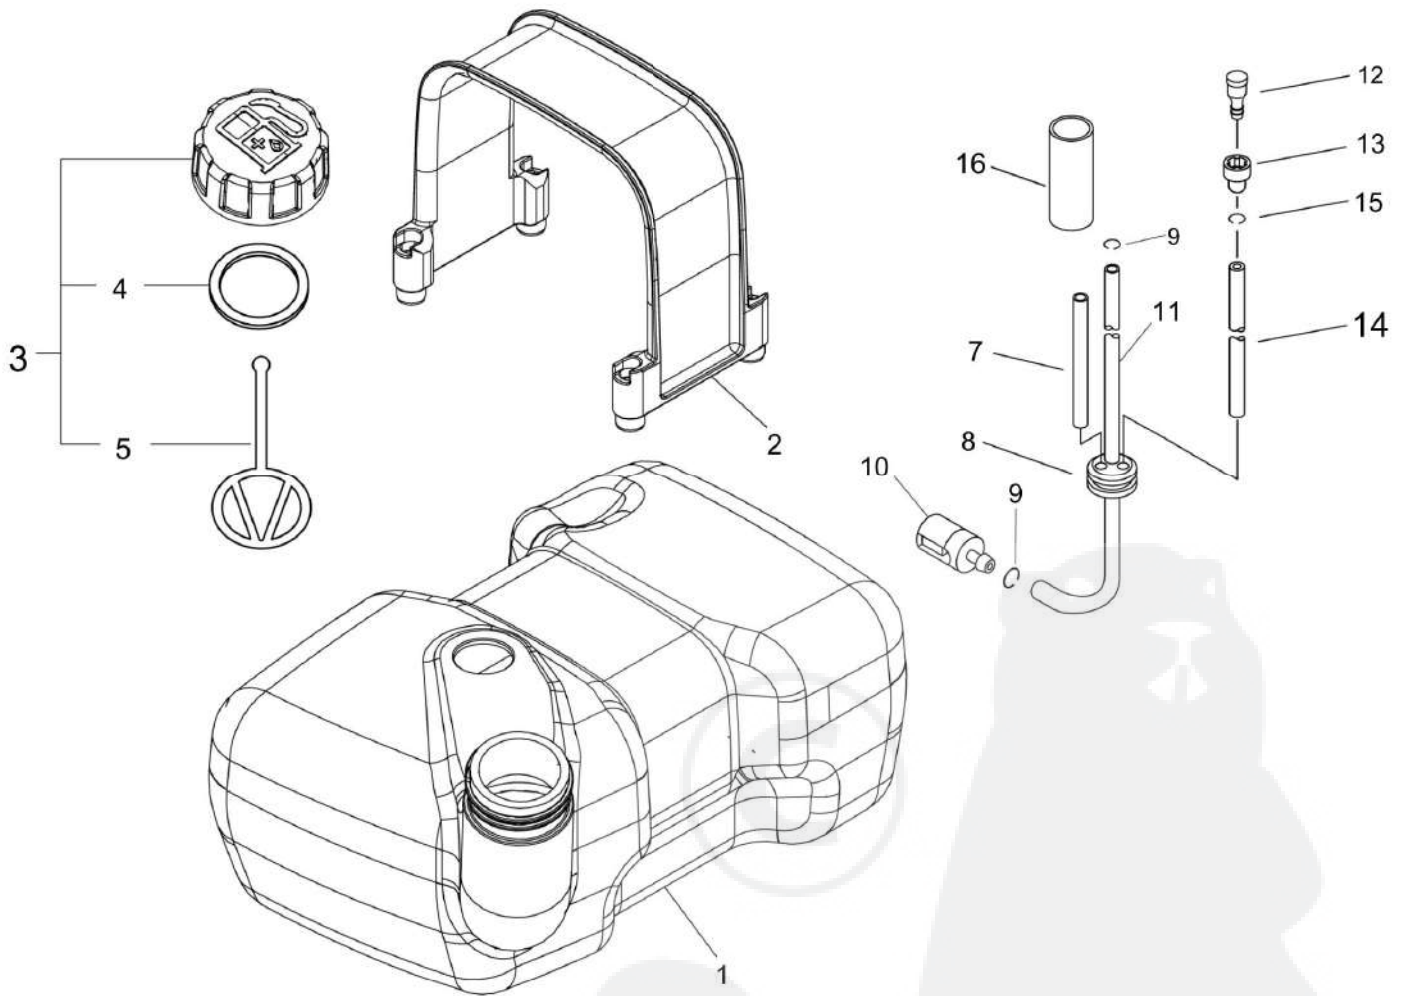

FUEL TANK

FUEL TANK

Key No.	LV (+)	Part No	Description	Qty	Standard
1		A350-000980	TANK, FUEL	1	
2		A392-000040	BAND, FUEL TANK	1	
3		131004-55530	CAP ASSY, FUEL TANK	1	
4	+	131016-55830	GASKET, FUEL CAP	1	
5	+	131051-56030	CLIP, FUEL CAP	1	100L
7		V471-002310	PIPE	1	3*6*130
8		132115-55930	GROMMET, FUEL	1	
9		132013-09820	CLIP	2	6MM
10		A369-000000	STRAINER, FUEL	1	125-528
11		V470-000860	PIPE	1	L240
12		A356-000030	VALVE,CHECK	1	
13		131328-40630	COVER, VENT	1	
14		V471-001470	PIPE	1	2.4*5*200
15		132013-26630	CLIP	1	6.5MM
16		V475-004400	TUBE	1	16*18*L40