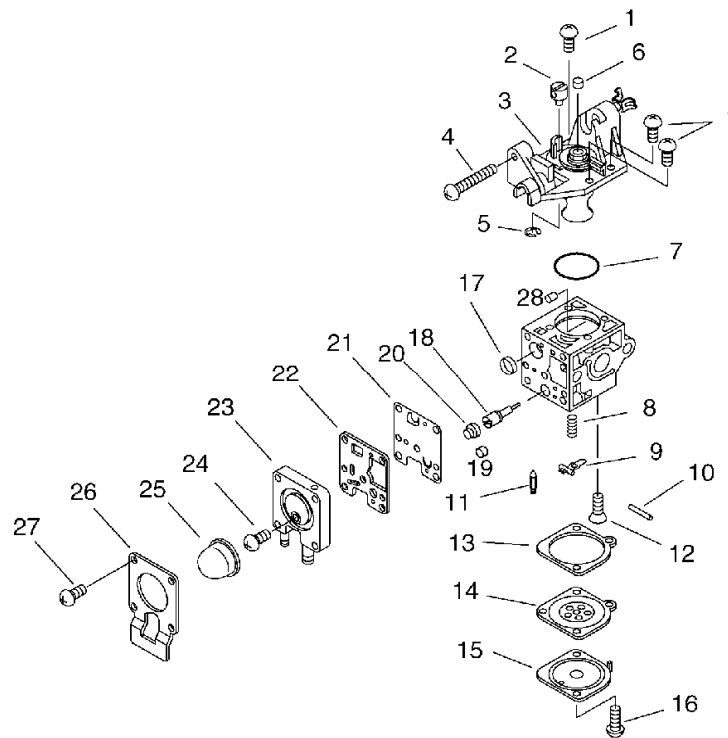

10. Carburetor(Sr/Nr 37004651 and after)

KEY	LV	PART NUMBER	Q'TY	DESCRIPTION	REMARKS	NOTE1	NOTE2
25	+	125381-08660	1	PUMP, PRIMING			
26	+	P005-000250	1	RETAINER			
27	+	P005-001900	4	SCREW			
28	+	P005-001000	1	ROLLER, GUIDE