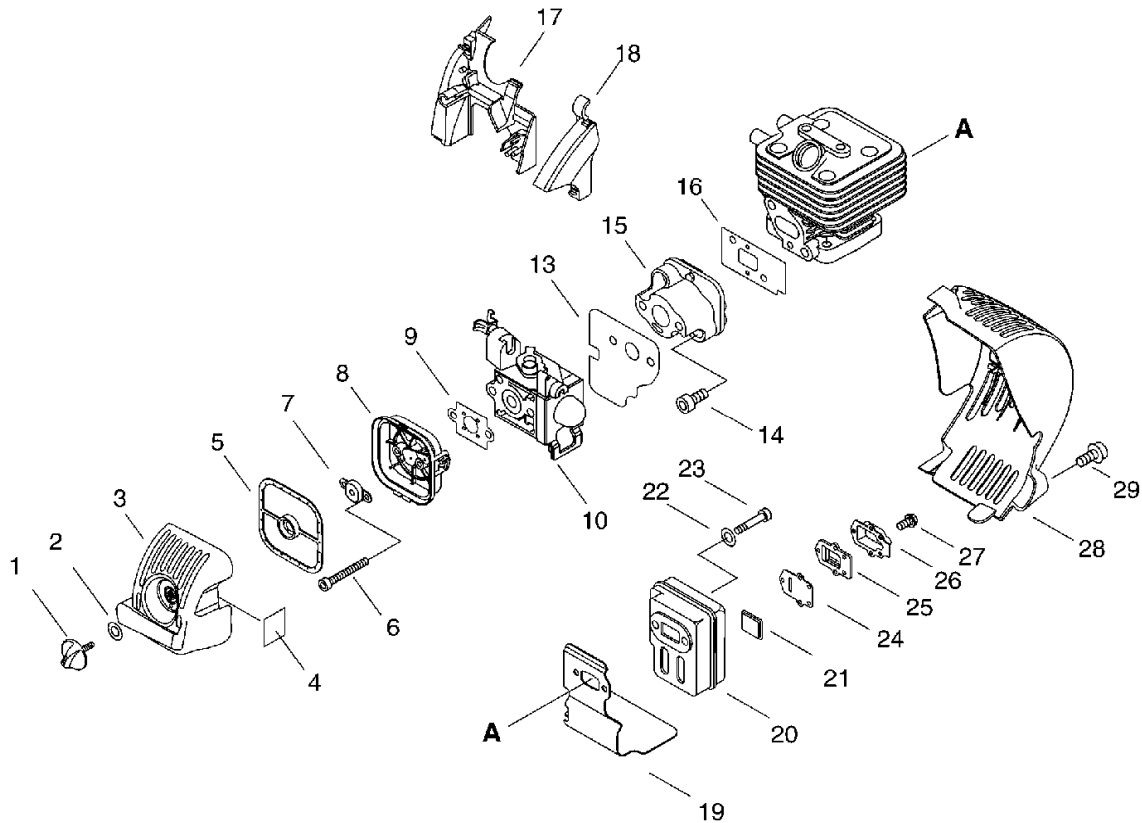

4. Air Cleaner, Carbuertor, Muffler(Sr/Nr 37004651 and after)

KEY	LV	PART NUMBER	Q'TY	DESCRIPTION	REMARKS	NOTE1	NOTE2
1		V299-000250	1	KNOB,FASTENER			
2		131911-03460	1	WASHER			
3		A232-000340	1	LID,CLEANER	ID#1220		
4		X506-000090	1	LABEL,CHOKE			
5		A226-000350	1	ELEMENT, AIR FILTER			
6		900105-05060	2	BOLT, H.S. 5*60	5*60		
7		A244-000070	1	PLATE,PREVENT			
8		P021-010980	1	CLEANER CASE ASY			
9		130016-42031	1	GASKET, INTAKE			
10		A021-001590	1	CARBURETOR,DIAPHRAGM		Sr/Nr 37004651 and after	
13		V103-000400	1	GASKET,INTAKE			
14		900162-05025	2	BOLT, H.S. 5*25	5*25 W,SW		
15		A200-000280	1	INSULATOR, INTAKE			
16		V103-000390	1	GASKET,INTAKE			
17		A160-000830	1	COVER,CYLINDER			
18		C459-000010	1	COVER,THROTTLE			
19		V104-000820	1	GASKET,EXHAUST	NP7002		
20		A300-000141	1	MUFFLER,EXHAUST			
21		A310-000070	1	SCREEN, ARRESTOR	22*28*3		
22		900603-00005	2	WASHER 5	5.5*12*0.8		
23		V203-000190	2	BOLT, 5	AN A2-70		
24		V104-000830	1	GASKET,EXHAUST			
25		A313-000840	1	GUIDE, EXHAUST	20.5*3		
26		A313-000850	1	GUIDE, EXHAUST	ID#1190		
27		91367-04010	5	SCREW	4*10/SW(SUS)