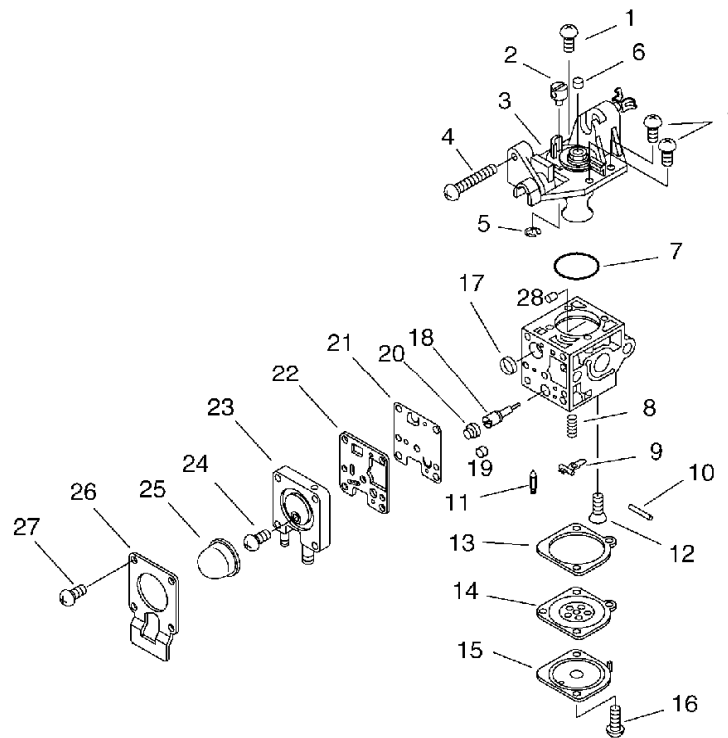

10. Carburetor(Sr/Nr 37004651 and after)

KEY	LV	PART NUMBER	Q'TY	DESCRIPTION	REMARKS	NOTE1	NOTE2
		A021-001590	1	CARBURETOR,DIAPHRAGM		Sr/Nr 37004651 and after	
1	+	125344-13931	3	SCREW			
2	+	P005-001240	1	POST			
3	+	P005-002000	1	COVER ASY, ROTOR			
4	+	P005-000100	1	SCREW,THROTTLEADJUST			
5	+	P005-000190	1	E-RING			
6	+	P005-001270	1	PLUG, H AJUST SCREW			
7	+	P005-000280	1	O-RING			
8	+	P005-000940	1	SPRING, METER. LEVER			
9	+	125323-08260	1	ARM, VALVE			
10	+	125338-13930	1	PIN, METERING ARM			
11	+	125337-08260	1	VALVE, INLET NEEDLE			
12	+	125339-42030	1	SCREW			
13	+	P005-000200	1	GASKET, METERING			
14	+	P005-001780	1	DIAPHRAGM			
15	+	125342-52130	1	COVER, DIAPHRAGM			
16	+	125344-52130	1	SCREW			
17	+	P005-000010	1	STRAINER			
18	+	P005-001260	1	SCREW,MAINN MIXTURE			
19	+	P005-001270	1	PLUG, H AJUST SCREW			
20	+	P005-001250	1	RETAINER,PLUG BALL			
21	+	P005-000510	1	DIAPHRAGM, PUMP			
22	+	P005-000520	1	GASKET, PUMP			
23	+	P005-001890	1	BASE, ASY PRIMER			
24	+	P005-000270	1	SCREW