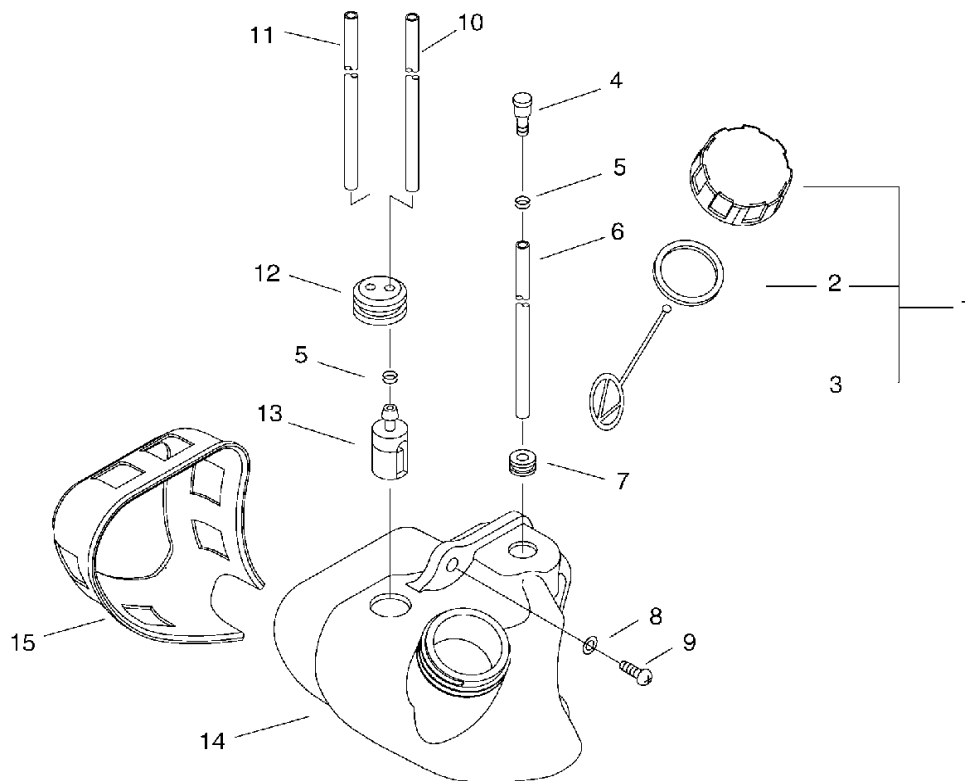

6. Fan case

KEY	LV	PART NUMBER	Q'TY	DESCRIPTION	REMARKS	NOTE1	NOTE2
1		131004-55530	1	CAP ASSY, FUEL TANK			
2	+	131016-55830	1	GASKET, FUEL CAP			
3	+	131051-56030	1	CLIP, FUEL CAP	100L		
4		A356-000030	1	VALVE,CHECK			
5		132013-09820	2	CLIP	6MM		
6		V471-001220	1	PIPE	3*5*50 NBR		
7		132115-01461	1	GROMMET			
8		900603-00005	2	WASHER 5	5.5*12*0.8		
9		900253-05020	2	SCREW 5*20	5*20		
10		V471-001860	1	PIPE	3*5*175		
11		132010-49730	1	PIPE 3*6*85	3*6*85	YL	
12		132115-44330	1	GROMMET			
13		131205-07320	1	STRAINER, FUEL			
14		A350-000550	1	TANK, FUEL			
15		V420-001430	1	CUSHION