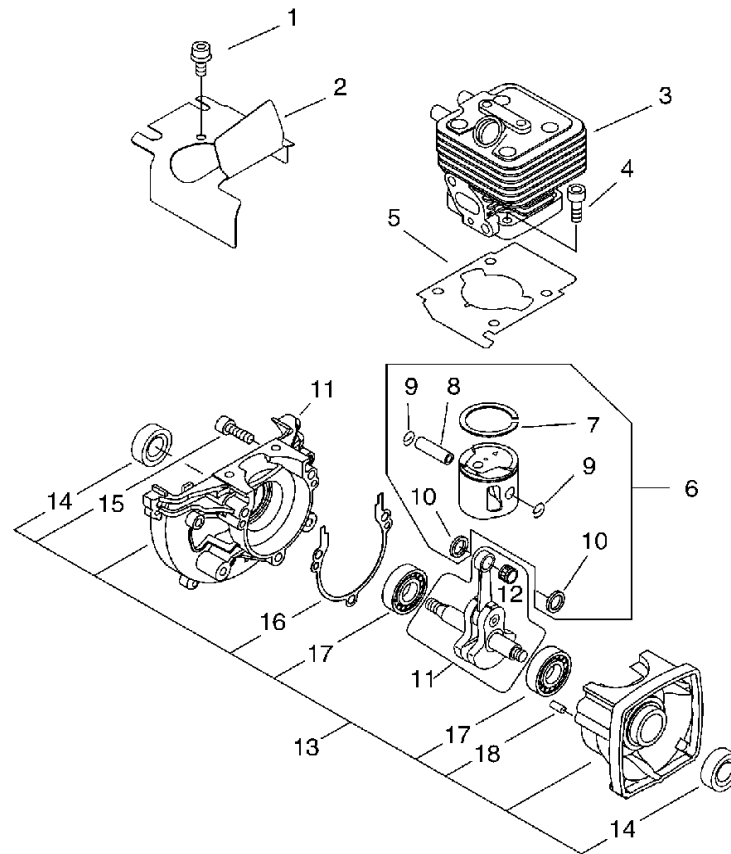

PARTS CATALOG

HANDHELD BLOWER

PB-251(37)

- 37005851

PB-251(37)

1. Cylinder, Crankcase, Piston

KEY	LV	PART NUMBER	Q'TY	DESCRIPTION	REMARKS	NOTE1	NOTE2
1		900106-05008	2	BOLT, H.S. 5* 8	5*8		
2		A160-000821	1	COVER,CYLINDER			
3		A130-000780	1	CYLINDER			
4		900162-05025	4	BOLT, H.S. 5*25	5*25 W,SW		
5		V100-000190	1	GASKET,CYL			
6		P021-010260	1	PISTON KIT			
7	+	A101-000140	1	RING, PISTON	B1.2 T1.5		
8	+	V606-000000	1	PIN,ENG 8	5*8*28		
9	+	100015-04630	2	CIRCLIP, PISTON PIN			
10	+	100014-11520	2	SPACER, PISTON PIN			
11		A011-000371	1	CRANKSHAFT,ASM			
12	+	V553-000010	1	BEARING,NEEDLE 8	HK0810	Sus. by V553-000060	
13		P021-008231	1	CRANKCASE KIT			
14	+	100212-42031	2	OILSEAL	ISCD 12*22*4.5		
15	+	900162-05028	3	BOLT, H.S. 5*28	5*28 W,SW		
16	+	100242-42030	1	GASKET, CRANKCASE			
17	+	94035-36201	2	BEARING BALL	6201X3JR2C3		
18	+	100215-03930	2	PIN, DOWEL			

2. Starter, Magneto

KEY	LV	PART NUMBER	Q'TY	DESCRIPTION	REMARKS	NOTE1	NOTE2
1		V485-000820	1	LEAD	CW104-#187		
2		152115-05530	1	BUSHING			
3		A425-000000	1	SPARKPLUG	BPMR8Y		
4		A426-000010	1	TERMINAL, SPARKPLUG			
5		A429-000010	1	COVER, CAP			
6		A427-000012	1	CAP, SPARK PLUG		Sus. by A427-000013	
7		156110-04920	1	BUSHING			
8		X532-000720	1	LABEL, OPERATION	SPARKPLUG BPMR8Y		
9		V475-003380	1	TUBE			
10		91113-04020	2	BOLT	CM-4*20 SW,W		
11		A411-000290	1	COIL, IGNITION	EMG-60 ID#C10146		
12		A409-000210	1	ROTOR, MAGNETO			
13		E101-000071	1	HUB, FAN	M8*1.25		
14		P021-013780	1	SPACER			
15	+	V263-000070	1	NUT, 5			
16	+	900163-04016	4	BOLT HSH			
17		A052-000200	1	PULLEY, ASM STARTER			
18	+	P022-002100	2	E-RING	4		
19	+	177234-12220	2	SPRING, PAWL			
20	+	P022-006850	2	PAWL, STARTER			
21		A051-001060	1	STARTER, RECOIL ASY			
22	+	177236-44330	1	SCREW			
23	+	P022-008260	1	ROPE	3M/M		