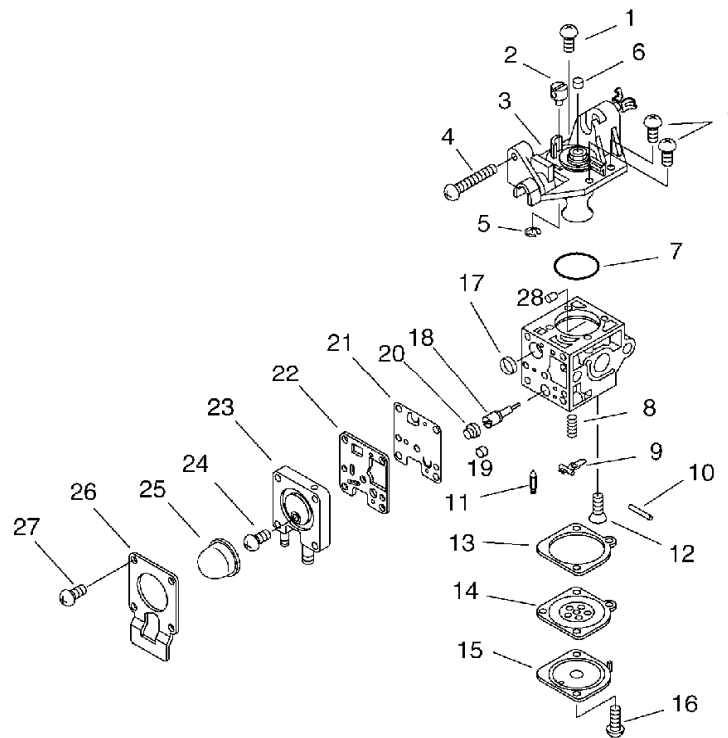

9. Carburetor(Sr/Nr 37004650 and before)

KEY	LV	PART NUMBER	Q'TY	DESCRIPTION	REMARKS	NOTE1	NOTE2
		A021-001350	1	CARBURETOR,DIAPHRAGM	RB-X1567B	Sr/Nr 37004650 and before	
1	+	125344-13931	3	SCREW			
2	+	P005-001240	1	POST			
3	+	P005-002000	1	COVER ASY, ROTOR			
4	+	P005-000100	1	SCREW,THROTTLEADJUST			
5	+	P005-000190	1	E-RING			
6	+	P005-001270	1	PLUG, H AJUST SCREW			
7	+	P005-000280	1	O-RING			
8	+	P005-000940	1	SPRING, METER. LEVER			
9	+	125323-08260	1	ARM, VALVE			
10	+	125338-13930	1	PIN, METERING ARM			
11	+	125337-08260	1	VALVE, INLET NEEDLE			
12	+	125339-42030	1	SCREW			
13	+	P005-000200	1	GASKET, METERING			
14	+	P005-001780	1	DIAPHRAGM			
15	+	125342-52130	1	COVER, DIAPHRAGM			
16	+	125344-52130	1	SCREW			
17	+	P005-000010	1	STRAINER			
18	+	P005-001260	1	SCREW,MAINN MIXTURE			
19	+	P005-001270	1	PLUG, H AJUST SCREW			
20	+	P005-001250	1	RETAINER,PLUG BALL			
21	+	P005-000510	1	DIAPHRAGM, PUMP			
22	+	P005-000520	1	GASKET, PUMP			
23	+	P005-001890	1	BASE, ASY PRIMER			
24	+	P005-000270	1	SCREW