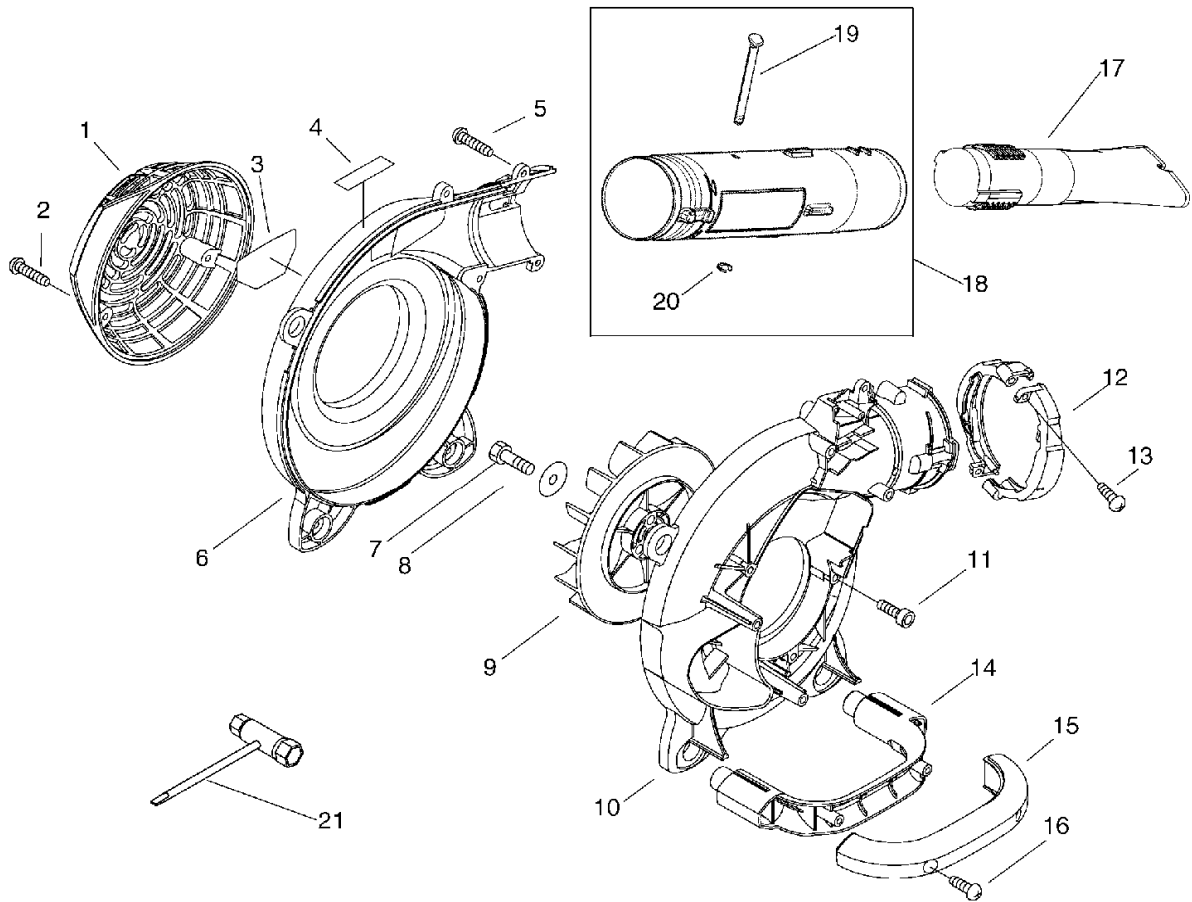

7. Fan Case, Blower Pipe(Sr/Nr 37005851 and before)

KEY	LV	PART NUMBER	Q'TY	DESCRIPTION	REMARKS	NOTE1	NOTE2
1		E104-000080	1	GRID, BLOWER			
2		900253-05020	3	SCREW 5*20	5*20		
3		X547-000520	1	LABEL,ECHO	PB-251		
4		X505-002080	1	LABEL,CAUTION			
5		900253-05020	8	SCREW 5*20	5*20		
6		E103-000461	1	CASE,FAN			
7		900100-08014	1	BOLT 8*14	8*14		
8		100143-19830	1	WASHER	8.2*31*0.8		
9		E100-000070	1	FAN,BLOWER			
10		E103-000451	1	CASE,FAN			
11		900162-04020	4	BOLT, H.S. 4*20	4*20 W,SW		
12		E162-000000	2	FIXTURE, BLOW PIPE			
13		900253-05020	2	SCREW 5*20	5*20		
14		C410-000390	1	HANDLE, REAR		Sus. by C410-000391	
15		C410-000400	1	HANDLE, REAR			
16		900253-05020	2	SCREW 5*20	5*20		
17		E165-000190	1	PIPE,BLOWER		Sr/Nr 37005851 and befor Sus. by E165-000191	
18		E165-000210	1	PIPE,BLOWER			
19	+	E178-000050	1	GUARD,PIPE			
20	+	V583-000080	1	RING	CE-5		
21		895410-06960	1	WRENCH, W/S-DRIVER