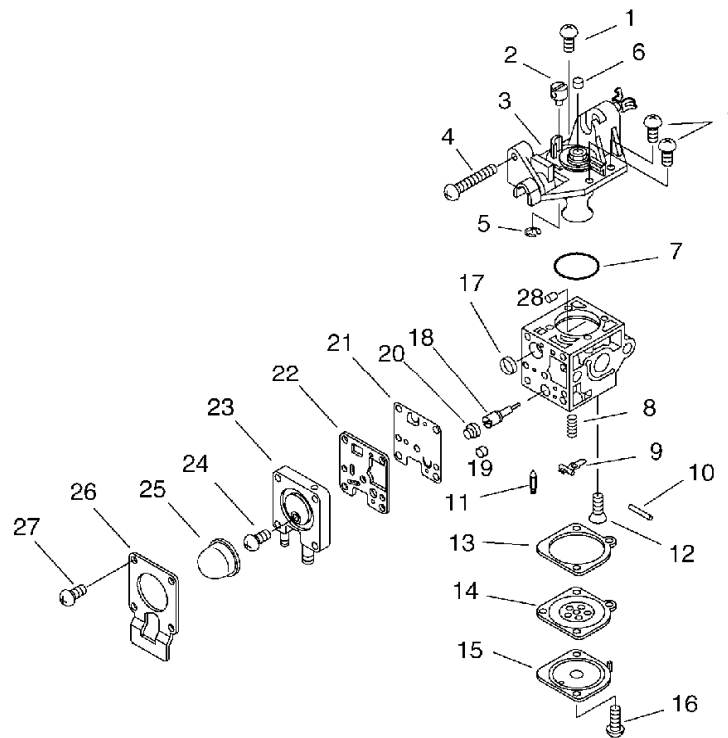

9. Carburetor(Sr/Nr 37004650 and before)

KEY	LV	PART NUMBER	Q'TY	DESCRIPTION	REMARKS	NOTE1	NOTE2
25	+	125381-08660	1	PUMP, PRIMING			
26	+	P005-000250	1	RETAINER			
27	+	P005-001900	4	SCREW			
28	+	P005-001000	1	ROLLER, GUIDE