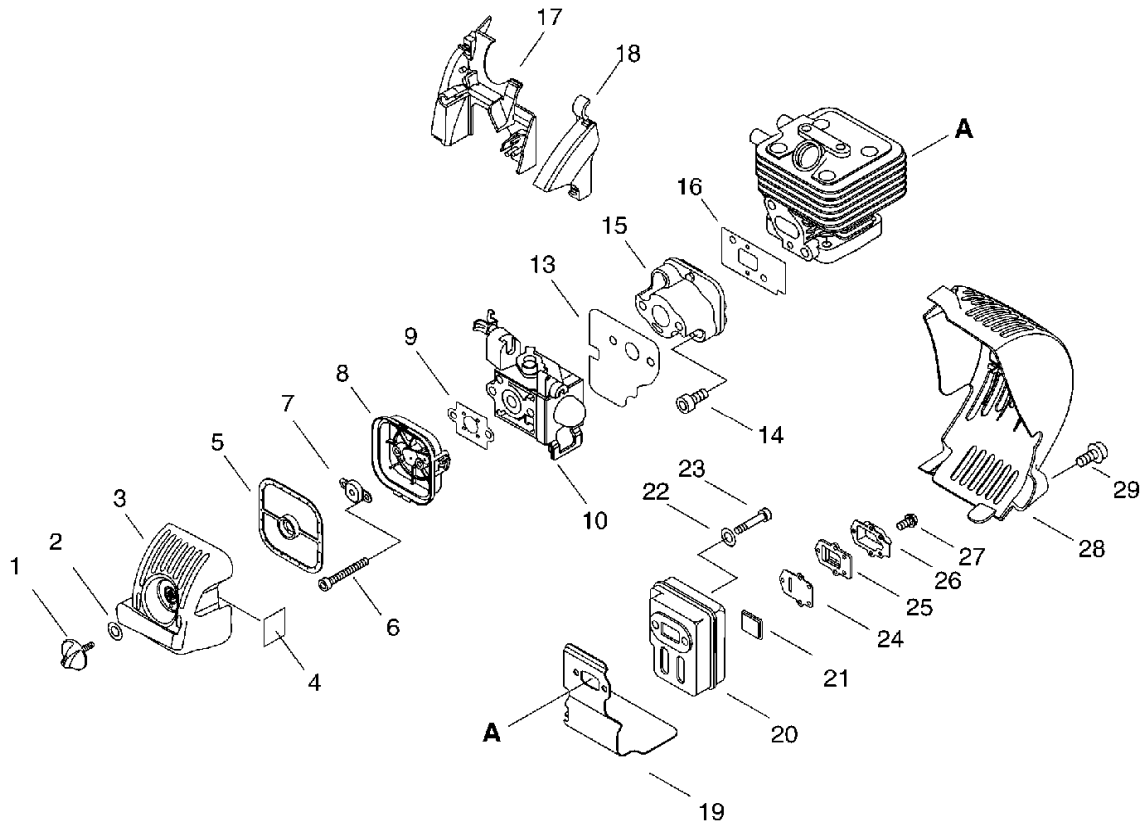

3. Air Cleaner, Carbuertor, Muffler(Sr/Nr 37004650 and before)

KEY	LV	PART NUMBER	Q'TY	DESCRIPTION	REMARKS	NOTE1	NOTE2
1		V299-000250	1	KNOB,FASTENER			
2		131911-03460	1	WASHER			
3		A232-000340	1	LID,CLEANER	ID#1220		
4		X506-000090	1	LABEL,CHOKE			
5		A226-000350	1	ELEMENT, AIR FILTER			
6		900105-05060	2	BOLT, H.S. 5*60	5*60		
7		A244-000070	1	PLATE,PREVENT			
8		P021-010980	1	CLEANER CASE ASY			
9		130016-42031	1	GASKET, INTAKE			
10		A021-001350	1	CARBURETOR,DIAPHRAGM	RB-X1567B	Sr/Nr 37004650 and before	
11		C480-000070	1	GUIDE, CABLE		Sr/Nr 37004650 and before	
12		V264-000050	1	NUT,6	M6*0.75*H2.5	Sr/Nr 37004650 and before	
13		V103-000400	1	GASKET,INTAKE			
14		900162-05025	2	BOLT, H.S. 5*25	5*25 W,SW		
15		A200-000280	1	INSULATOR, INTAKE			
16		V103-000390	1	GASKET,INTAKE			
17		A160-000830	1	COVER,CYLINDER			
18		C459-000010	1	COVER,THROTTLE			
19		V104-000820	1	GASKET,EXHAUST	NP7002		
20		A300-000141	1	MUFFLER,EXHAUST			
21		A310-000070	1	SCREEN, ARRESTOR	22*28*3		
22		900603-00005	2	WASHER 5	5.5*12*0.8		
23		V203-000190	2	BOLT,5	AN A2-70