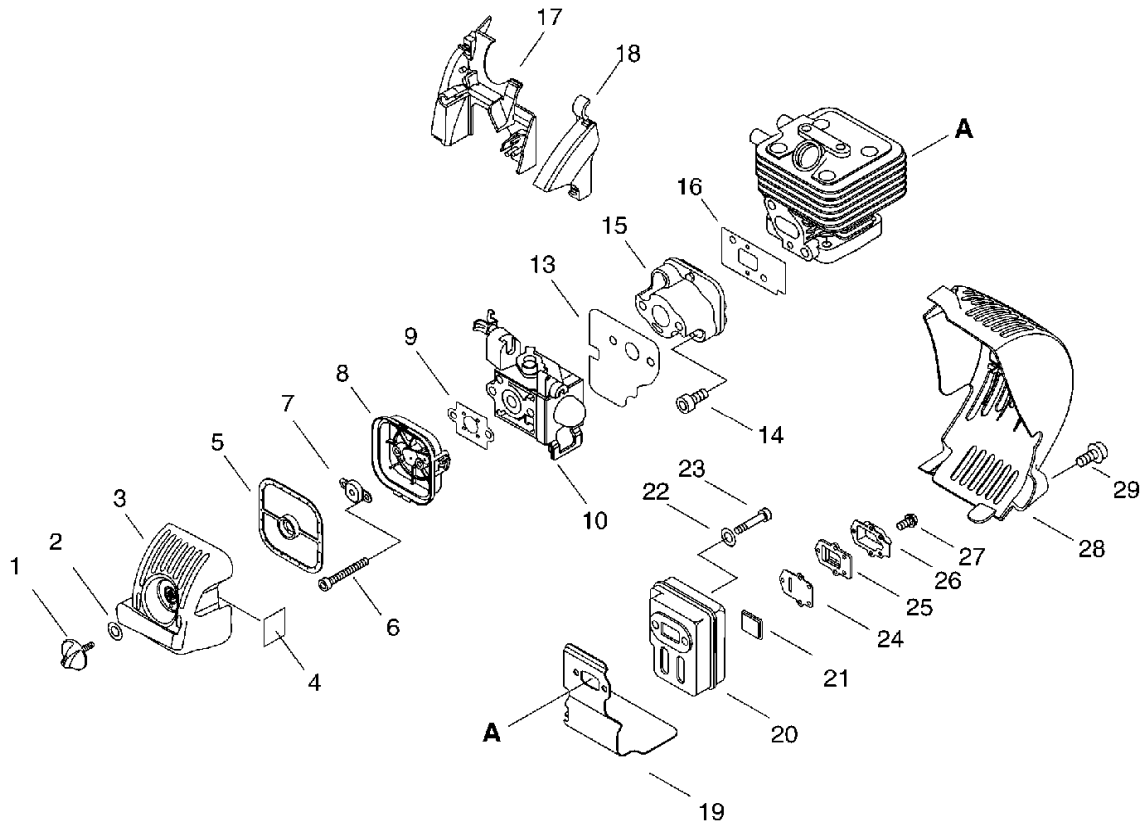

3. Air Cleaner, Carbuertor, Muffler(Sr/Nr 37004650 and before)

KEY	LV	PART NUMBER	Q'TY	DESCRIPTION	REMARKS	NOTE1	NOTE2
24		V104-000830	1	GASKET,EXHAUST			
25		A313-000840	1	GUIDE, EXHAUST	20.5*3		
26		A313-000850	1	GUIDE, EXHAUST	ID#1190		
27		91367-04010	5	SCREW	4*10/SW(SUS)		
28		P021-011200	1	COVER,MUFFLER KIT			
29		900106-05014	2	BOLT, H.S. 5*14	5*14