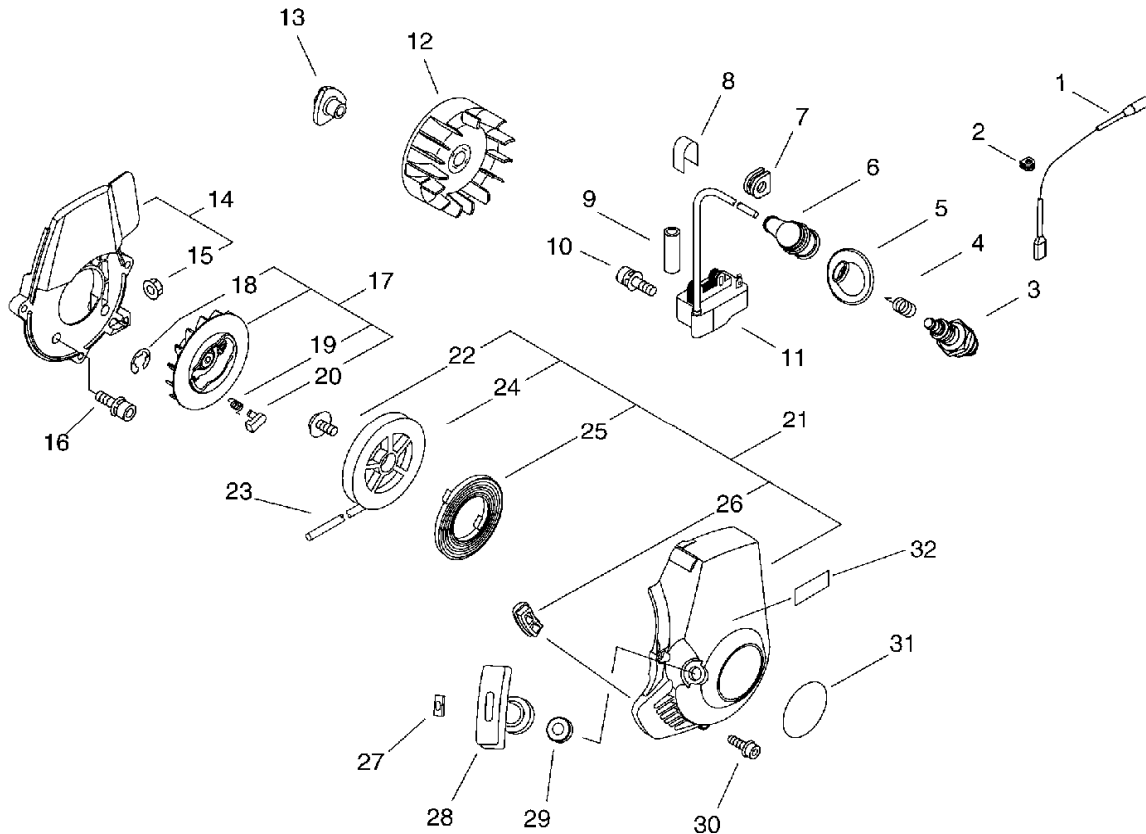

PARTS CATALOG

HANDHELD BLOWER

PB-251(37)

- 37005851

PB-251(37)

1. Cylinder, Crankcase, Piston

KEY	LV	PART NUMBER	Q'TY	DESCRIPTION	REMARKS	NOTE1	NOTE2
1		900106-05008	2	BOLT, H.S. 5* 8	5*8		
2		A160-000821	1	COVER,CYLINDER			
3		A130-000780	1	CYLINDER			
4		900162-05025	4	BOLT, H.S. 5*25	5*25 W,SW		
5		V100-000190	1	GASKET,CYL			
6		P021-010260	1	PISTON KIT			
7	+	A101-000140	1	RING, PISTON	B1.2 T1.5		
8	+	V606-000000	1	PIN,ENG 8	5*8*28		
9	+	100015-04630	2	CIRCLIP, PISTON PIN			
10	+	100014-11520	2	SPACER, PISTON PIN			
11		A011-000371	1	CRANKSHAFT,ASM			
12	+	V553-000010	1	BEARING,NEEDLE 8	HK0810	Sus. by V553-000060	
13		P021-008231	1	CRANKCASE KIT			
14	+	100212-42031	2	OILSEAL	ISCD 12*22*4.5		
15	+	900162-05028	3	BOLT, H.S. 5*28	5*28 W,SW		
16	+	100242-42030	1	GASKET, CRANKCASE			
17	+	94035-36201	2	BEARING BALL	6201X3JR2C3		
18	+	100215-03930	2	PIN, DOWEL			

2. Starter, Magneto

KEY	LV	PART NUMBER	Q'TY	DESCRIPTION	REMARKS	NOTE1	NOTE2
1		V485-000820	1	LEAD	CW104-#187		
2		152115-05530	1	BUSHING			
3		A425-000000	1	SPARKPLUG	BPMR8Y		
4		A426-000010	1	TERMINAL, SPARKPLUG			
5		A429-000010	1	COVER, CAP			
6		A427-000012	1	CAP, SPARK PLUG		Sus. by A427-000013	
7		156110-04920	1	BUSHING			
8		X532-000720	1	LABEL, OPERATION	SPARKPLUG BPMR8Y		
9		V475-003380	1	TUBE			
10		91113-04020	2	BOLT	CM-4*20 SW,W		
11		A411-000290	1	COIL, IGNITION	EMG-60 ID#C10146		
12		A409-000210	1	ROTOR, MAGNETO			
13		E101-000071	1	HUB, FAN	M8*1.25		
14		P021-013780	1	SPACER			
15	+	V263-000070	1	NUT, 5			
16	+	900163-04016	4	BOLT HSH			
17		A052-000200	1	PULLEY, ASM STARTER			
18	+	P022-002100	2	E-RING	4		
19	+	177234-12220	2	SPRING, PAWL			
20	+	P022-006850	2	PAWL, STARTER			
21		A051-001060	1	STARTER, RECOIL ASY			
22	+	177236-44330	1	SCREW			
23	+	P022-008260	1	ROPE	3M/M		