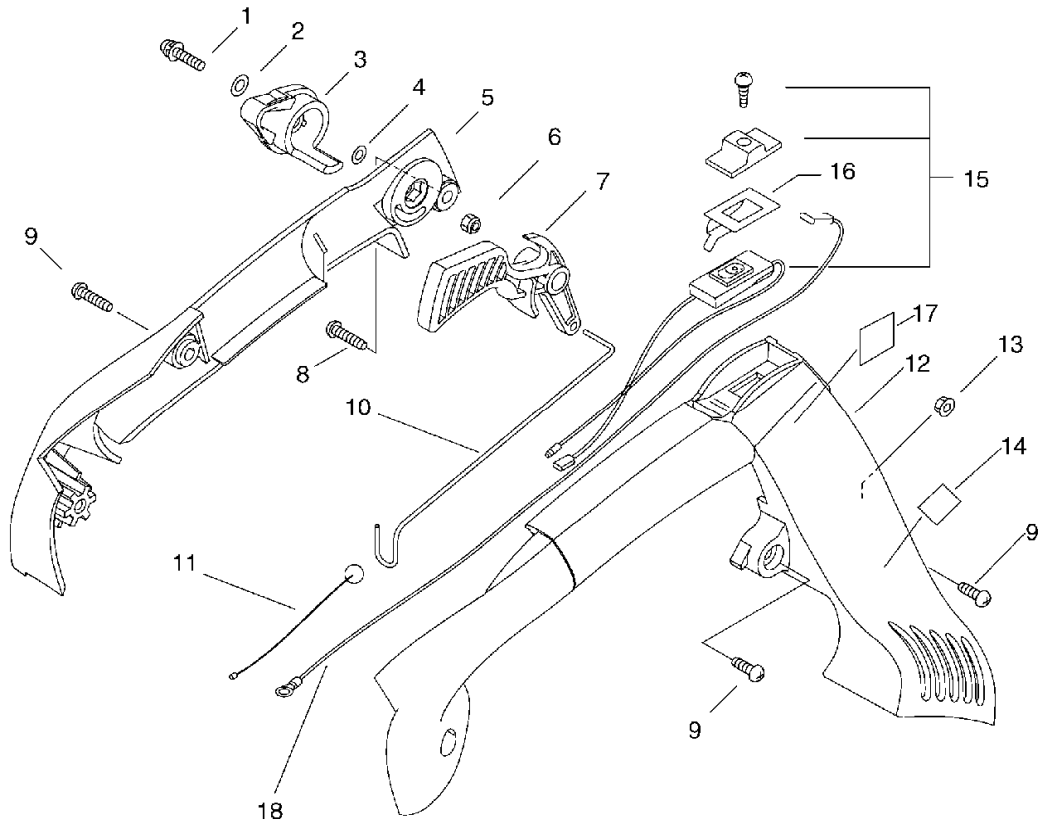

4. Air Cleaner, Carbuertor, Muffler(Sr/Nr 37004651 and after)

KEY	LV	PART NUMBER	Q'TY	DESCRIPTION	REMARKS	NOTE1	NOTE2
1		V299-000250	1	KNOB,FASTENER			
2		131911-03460	1	WASHER			
3		A232-000340	1	LID,CLEANER	ID#1220		
4		X506-000090	1	LABEL,CHOKE			
5		A226-000350	1	ELEMENT, AIR FILTER			
6		900105-05060	2	BOLT, H.S. 5*60	5*60		
7		A244-000070	1	PLATE,PREVENT			
8		P021-010980	1	CLEANER CASE ASY			
9		130016-42031	1	GASKET, INTAKE			
10		A021-001590	1	CARBURETOR,DIAPHRAGM		Sr/Nr 37004651 and after	
13		V103-000400	1	GASKET,INTAKE			
14		900162-05025	2	BOLT, H.S. 5*25	5*25 W,SW		
15		A200-000280	1	INSULATOR, INTAKE			
16		V103-000390	1	GASKET,INTAKE			
17		A160-000830	1	COVER,CYLINDER			
18		C459-000010	1	COVER,THROTTLE			
19		V104-000820	1	GASKET,EXHAUST	NP7002		
20		A300-000141	1	MUFFLER,EXHAUST			
21		A310-000070	1	SCREEN, ARRESTOR	22*28*3		
22		900603-00005	2	WASHER 5	5.5*12*0.8		
23		V203-000190	2	BOLT, 5	AN A2-70		
24		V104-000830	1	GASKET,EXHAUST			
25		A313-000840	1	GUIDE, EXHAUST	20.5*3		
26		A313-000850	1	GUIDE, EXHAUST	ID#1190		
27		91367-04010	5	SCREW	4*10/SW(SUS)		

KEY	LV	PART NUMBER	Q'TY	DESCRIPTION	REMARKS	NOTE1	NOTE2
1		900238-05025	1	SCREW 5*25	5*25		
2		900602-00005	1	WASHER 5	5.3*10*1		
3		C453-000260	1	LEVER, THROTTLE			
4		900603-00005	1	WASHER 5	5.5*12*0.8		
5		C411-000010	1	LID,HANDLE	PB-251		
6		900562-50005	1	LOCKNUT 5	5		
7		C450-000241	1	CONTROL, THROTTLE			
8		900253-05025	1	SCREW 5*25	5*25		
9		900253-05020	3	SCREW 5*20	5*20		
10		C454-000130	1	ROD, THROTTLE			
11		V431-000000	1	CABLE,INNER			
12		C400-000471	1	HANDLE, FRONT			
13		V263-000070	1	NUT,5			
14		890160-06361	1	LABEL, CAUTION		Sus. by X505-002310	
14		X505-002310	1	LABEL,CAUTION	HOT CAUTION		
15		A440-000770	1	SWITCH, ON OFF	CA104/187 L140		
16		V486-000070	1	TERMINAL,LEAD	C2801P-1/4H		
17		890157-06560	1	LABEL, SWITCH			
18		V485-000830	1	LEAD	187 / LA105 L250		