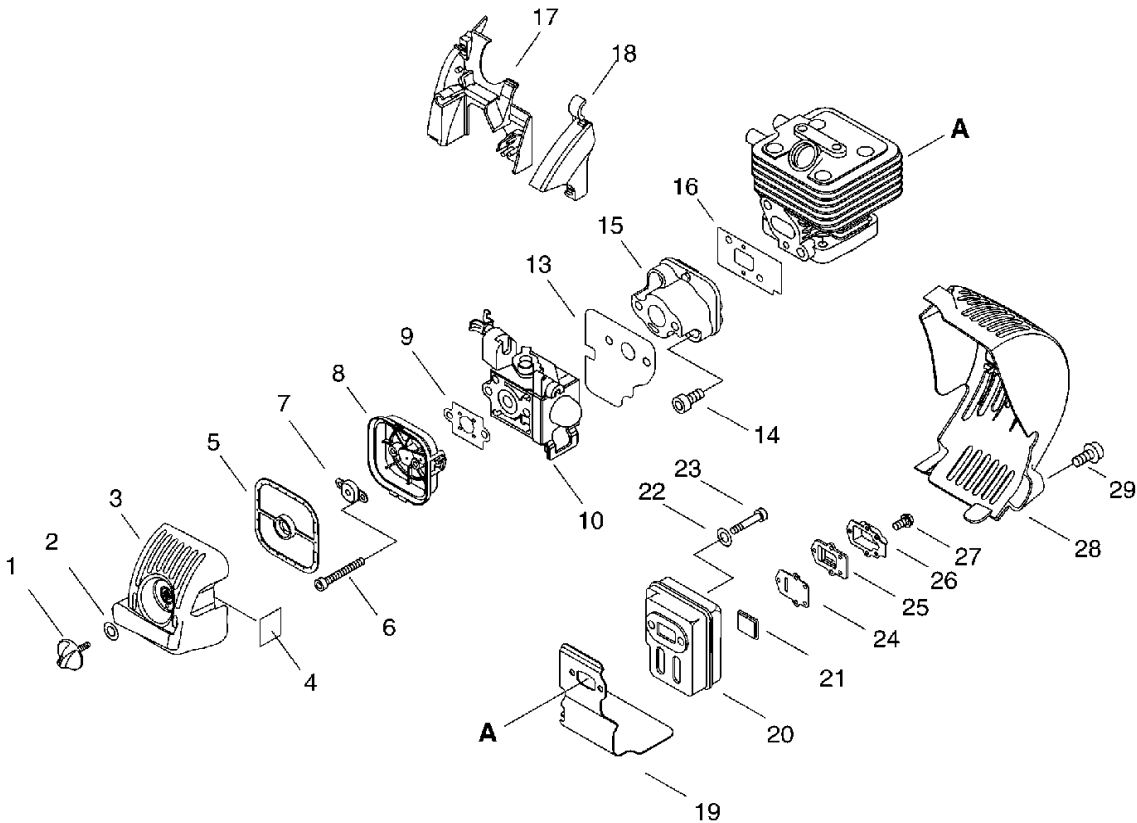

4. Air Cleaner, Carbuertor, Muffler(Sr/Nr 37004651 and after)

KEY	LV	PART NUMBER	Q'TY	DESCRIPTION	REMARKS	NOTE1	NOTE2
28		P021-011200	1	COVER,MUFFLER KIT			
29		900106-05014	2	BOLT, H.S. 5*14	5*14