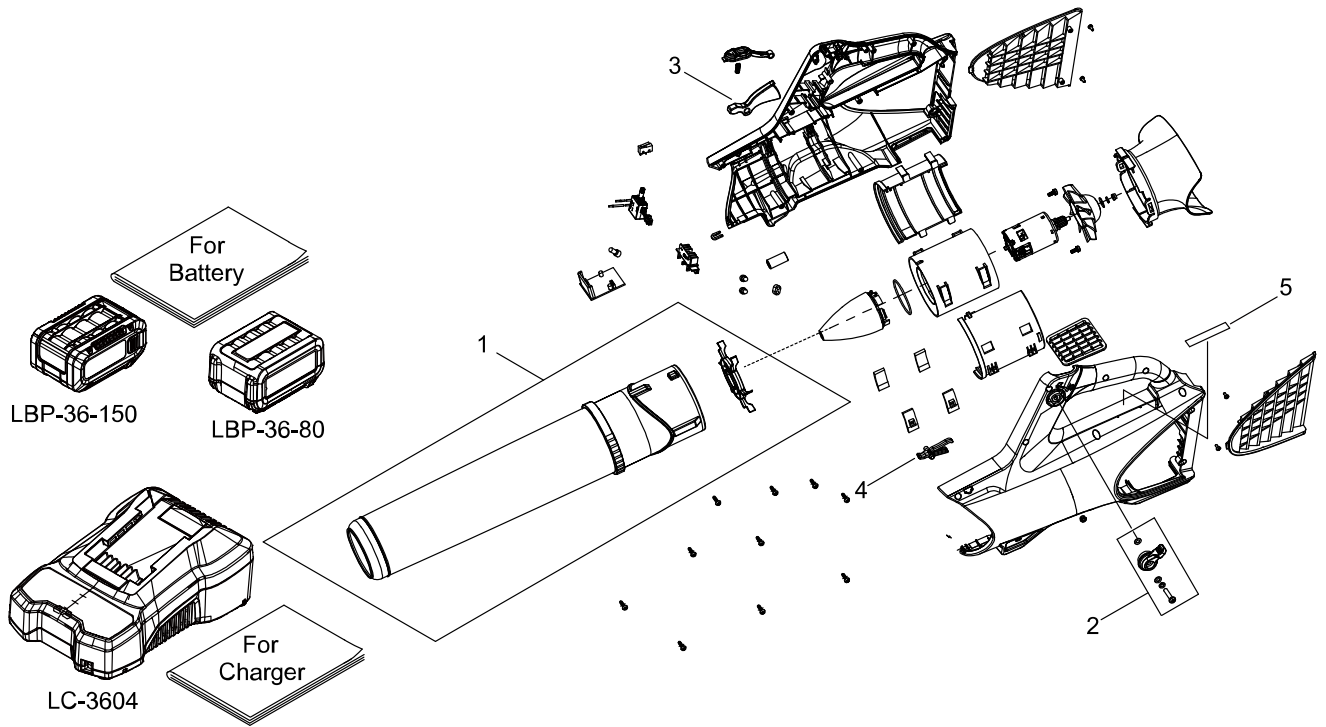

BLOWER

* Batteries and charger are handle as accessories instead of spare parts.
Please place an order of batteries and charger at the same time as unit order.

BLOWER

Key No.	LV (+)	Parts Number	Parts Description	Qty	Standard	Class
1		P022-061670	PIPE,BLOWER	1		B
2		P022-061680	LEVER KIT	1		C
3		P022-061690	LEVER	1		C
4		P022-061700	PIECE, LEVER	1		C
5		P022-061710	LABEL,CAUTION	1		D

Class : Consumable class

A:Fast moving parts B:Semi-fast moving parts C:Slow moving parts D:Order only as needed