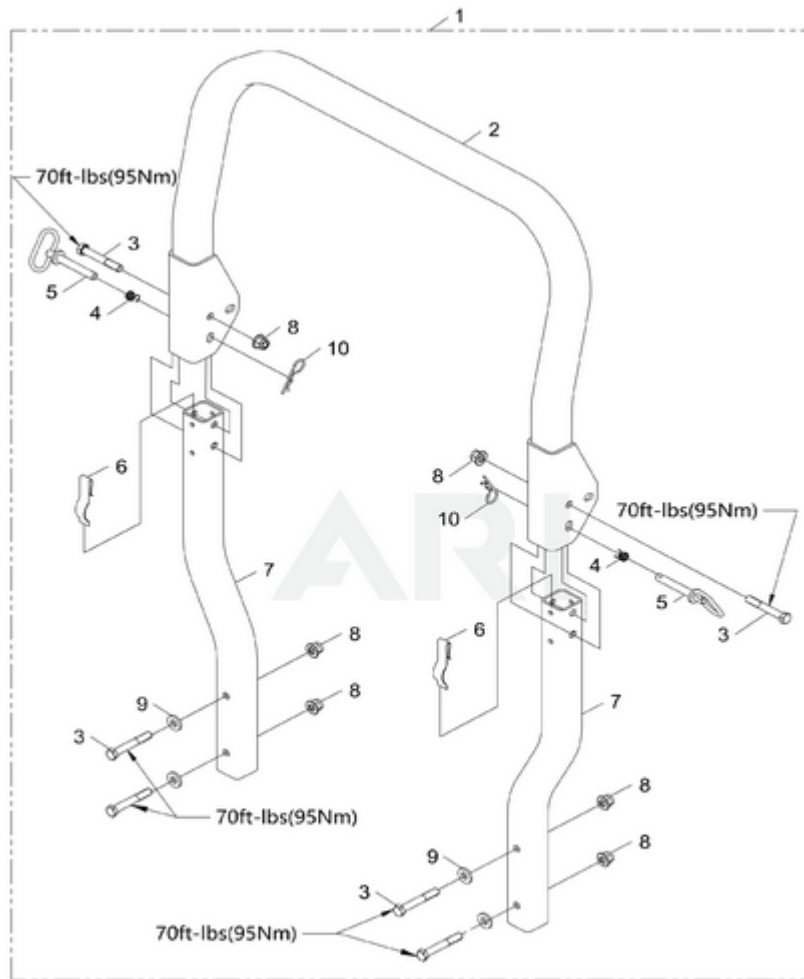

Page design © 2004-2017 by ARI Network Services, Inc.

Ref #	Part #	Description	Qty	Context Note
1	R0101329-00	Upper cover plate weldment	1	
2	R0101330-00	Rotary tongue lock	1	
3	R0101320-00	Lock nut M8	13	
4	R0101331-00	Rubber strip	1.4m	
5	R0101332-00	Rubber strip	1.2m	
6	R0101333-00	Bolt M8×20	10	
7	R0101334-00	Bolt assembly	6	
8	R0101335-00	Lock nut M8	1	
9	R0101227-00	Left side plate	1	
10	R0101336-00	Screw M5×30	2	
11	R0101337-00	Spacer	2	
12	R0101338-00	Washer	2	
13	R0101339-00	Spring washer	2	
14	R0101340-00	Nut M5	2	
15	R0101321-00	Washer	11	
16	R0101277-00	Gas Spring	1	
17	R0101341-00	Bolt M8x25	2	
18	R0101241-00	Front plate	1	
19	R0101235-00	Right side plate	1	
20	R0101236-00	Rear cover	1	

Zero Turn Mower CZ52R 7400486 - FRAME

Page design © 2004-2017 by ARI Network Services, Inc.

Ref #	Part #	Description	Qty	Context Note
1	R0101255-00	Frame weldment	1	
2	R0102001-00	Floor plate	1	
3	R0101283-00	Knob bolt	5	
4	R0101276-00	Rubber bumper	4	
5	R0101230-00	Right fender	1	
6	R0101231-00	Rear baffle	1	
7	R0101245-00	Lower back cover	1	
8	R0101320-00	Lock nut M8	4	
9	R0101321-00	Washer	4	
10	R0101322-00	Bolt M10×40	2	
11	R0101323-00	Manual release plate	2	
12	R0101324-00	Nut M10	2	
13	R0101325-00	Bolt M8×25	4	
14	R0101228-00	Left fender	1	
15	R0101326-00	Bolt assembly	6	
16	R0101327-00	Nut M8	6	
17	R0101328-00	Grease zerk fitting M6	2	

Zero Turn Mower CZ52R 7400486 - ROPS

Page design © 2004-2017 by ARI Network Services, Inc.

Ref #	Part #	Description	Qty	Context Note
1	R0101262-00	ROPS assembly	1	
2	R0101242-00	Upper ROPS weldment	1	
3	R0101343-00	Bolt M12×80	6	
4	R0101278-00	Spring	2	
5	R0101279-00	Quick-Release Pin	2	
6	R0101280-00	Strip Spring	2	
7	R0101232-00	Lower ROPS tube	2	
8	R0101344-00	Lock nut M12	6	
9	R0101345-00	Washer	4	
10	R0101281-00	Pin clevis	2	