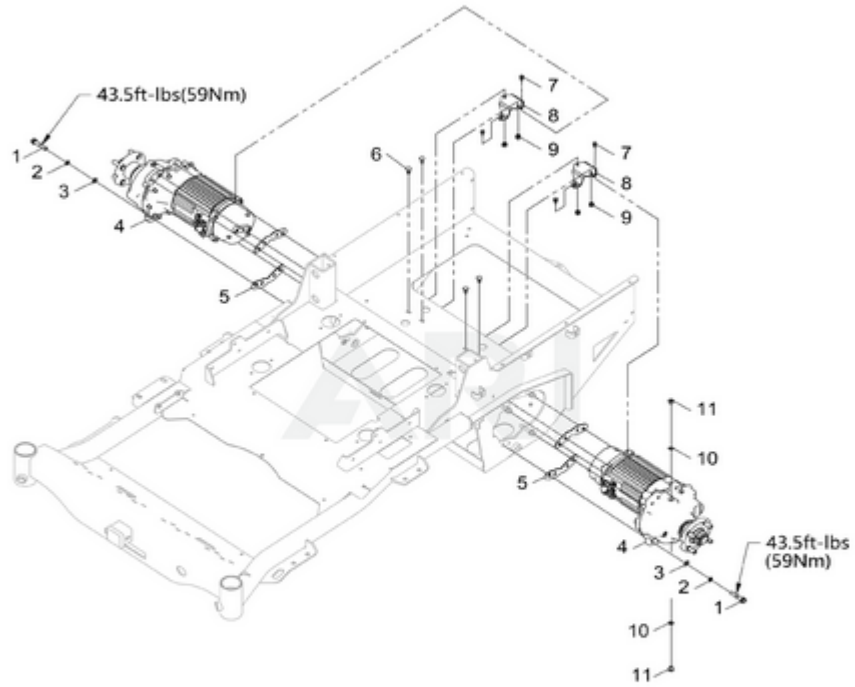

Zero Turn Mower CZ52R 7400486 - DRIVE MOTOR AND TRANSMISSION

Page design © 2004-2017 by ARI Network Services, Inc.

Ref #	Part #	Description	Qty	Context Note
1	R0101474-00	Bolt M10×50	8	
2	R0101432-00	Spring washer	8	
3	R0101431-00	Washer	8	
4	R0101314-00	Motor Drive Assembly, 1.7 kW	2	
5	R0101475-00	Pad	4	
6	R0101333-00	Bolt M8×20	4	
7	R0101423-00	Bolt assembly	4	
8	R0101476-00	Upper bracket weldment	2	
9	R0101320-00	Lock nut M8	4	
10	R0101972-00	Oil plug	2	
11	R0101973-00	Sealing gasket	2