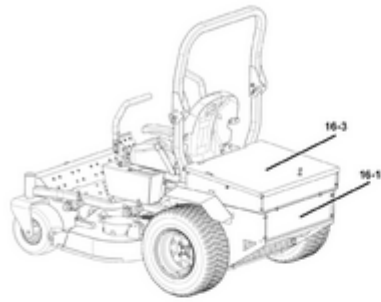

Zero Turn Mower CZ52R 7400486 - LABELS-BRAND/MODEL

16-2