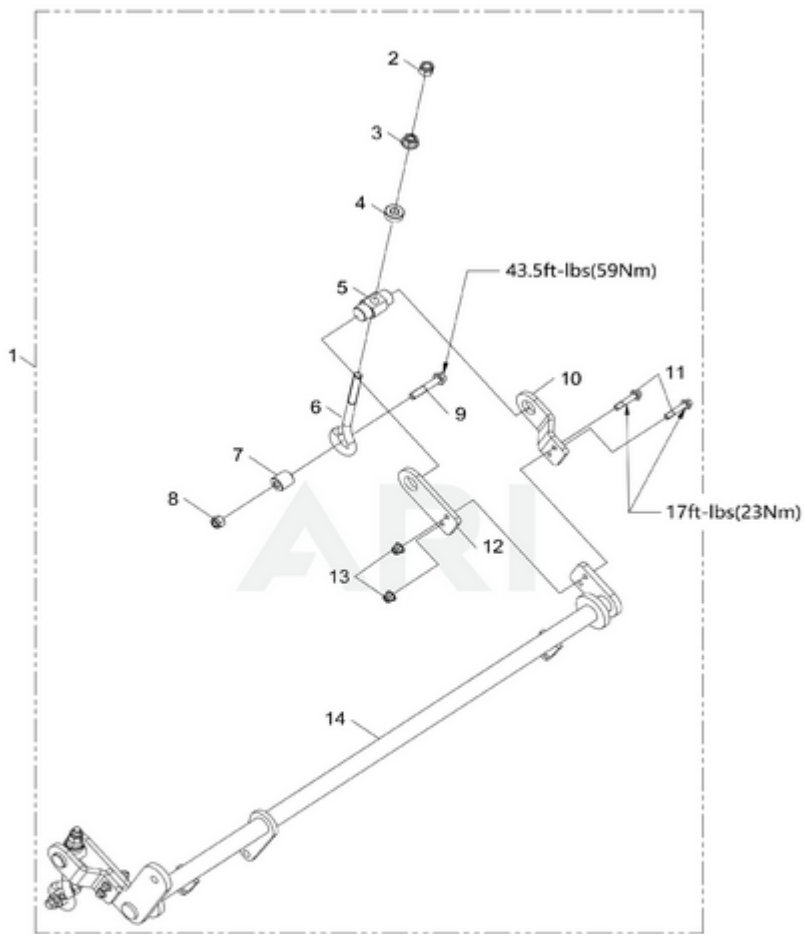

Zero Turn Mower CZ52R 7400486 - DECKLIFT REAR ROTATING SHAFT ASSEMBLY

Page design © 2004-2017 by ARI Network Services, Inc.

Ref #	Part #	Description	Qty	Context Note
1	R0101268-00	Rear shaft assembly	1	
2	R0101454-00	Lock nut M12	2	
3	R0101462-00	Nut M12	2	
4	R0101463-00	washer	2	
5	R0101464-00	Trunion	2	
6	R0101465-00	Pull rod	2	
7	R0101466-00	Spacer	2	
8	R0101467-00	Lock nut M10	2	
9	R0101468-00	Bolt M10×55	2	
10	R0101253-00	Mounting plate	2	
11	R0101469-00	Screw M8×40	4	
12	R0101238-00	Mounting plate	2	
13	R0101335-00	Lock nut M8	4	
14	R0101254-00	Rear shaft weldment	1