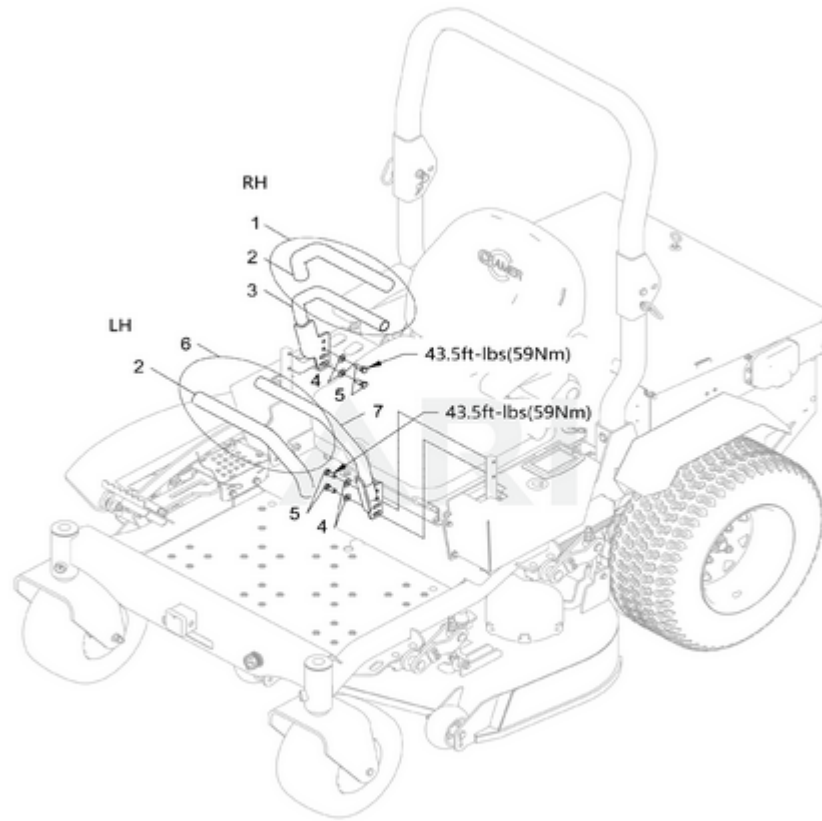

Zero Turn Mower CZ52R 7400486 - CONTROL ARMS

Page design © 2004-2017 by ARI Network Services, Inc.

Ref #	Part #	Description	Qty	Context Note
1	R0102032-00	Right Control Arm Assembly	2	
2	R0101317-00	Control Arm Cover	1	
3	R0102033-00	Right Control Handle	1	
4	R0101456-00	Bolt M10×50	4	
5	R0101485-00	Disc spring	4	
6	R0102030-00	Left Control Arm Assembly	2	
7	R0102031-00	Left Control Arm	4