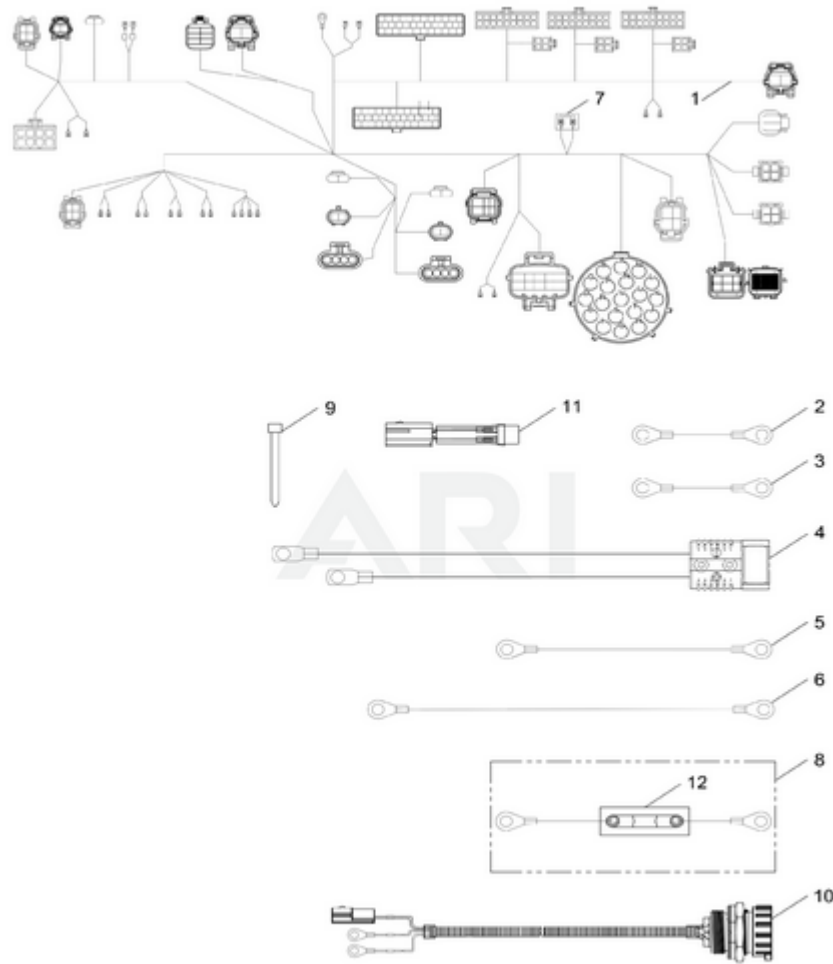

1	R0101391-00	GPS			
2	R0101429-00	Bolt M6×20			

Zero Turn Mower CZ52R 7400486 - LIGHTS

Page design © 2004-2017 by ARI Network Services, Inc.

Ref #	Part #	Description	Qty	Context	Note
1	R0101430-00	Bolt M5×16	2		
2	R0101941-00	Light LED	1		
3	R0101338-00	Washer	2		
4	R0101339-00	Spring washer	2		
5	R0101340-00	Nut M5	2		

Zero Turn Mower CZ52R 7400486 - SWITCHES

Page design © 2004-2017 by ARI Network Services, Inc.

Ref #	Part #	Description	Qty	Context Note
1	R0101384-00	Blade speed switch	1	
2	R0101385-00	PTO switch	1	
3	R0101386-00	Attachment ON/OFF switch	1	
4	R0101387-00	Drive speed switch	1	
5	R0101316-00	Parking switch	2	
6	R0101389-00	Display	1	
7	R0101390-00	Ignition switch with key	1	
8	R0101792-00	Key		
9	R0101793-00	Ignition switch (without key)		

Zero Turn Mower CZ52R 7400486 - WIRE HARNESS

Page design © 2004-2017 by ARI Network Services, Inc.

Ref #	Part #	Description	Qty	Context Note
1	R0101375-00	Wiring harness assembly	1	
2	R0101376-00	Blade controller cable positive	2	
3	R0101377-00	Blade controller cable negative	2	
4	R0101378-00	Machine power harness	1	
5	R0101379-00	Drive controller cable positive	1	
6	R0101380-00	Drive controller cable negative	1	
7	R0101381-00	Fuse, 20A (regular)	1	
8	R0101382-00	Accessory power cord	1	
9	R0101426-00	Zip tie	50	
10	R0101428-00	Accessory socket	1	
11	R0101383-00	Relay	1	
12	R0101971-00	80V100A ,Fuse		