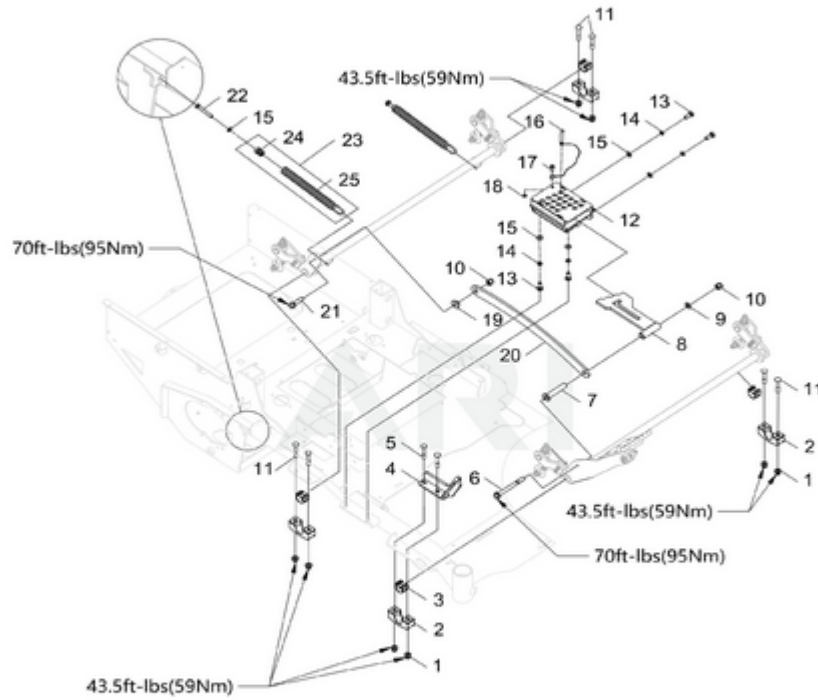

Zero Turn Mower CZ52R 7400486 - DECKLIFT

Page design © 2004-2017 by ARI Network Services, Inc.

Ref #	Part #	Description	Qty	Context Note
1	R0101434-00	Lock nut M10	8	
2	R0101449-00	Fixed seat	4	
3	R0101450-00	Collar	4	
4	R0101239-00	Mounting plate	1	
5	R0101451-00	Bolt B M10×60	2	
6	R0101452-00	Bolt M12×120	1	
7	R0101453-00	Sleeve	1	
8	R0101225-00	Connecting seat weldment	1	
9	R0101388-00	Washer	1	
10	R0101454-00	Lock nut M12	2	
11	R0101455-00	Bolt M10×50	6	
12	R0101233-00	Height adjustment weldment	1	
13	R0101456-00	Bolt M10×50	4	
14	R0101432-00	Spring washer	4	
15	R0101431-00	Washer	6	
16	R0101303-00	Pin and leash	1	
17	R0101326-00	Bolt assembly	1	
18	R0101457-00	Nut M8	1	
19	R0101458-00	Spacer	1	
20	R0101247-00	Connection plate	1	
21	R0101459-00	Bolt M12×45	1	
22	R0101304-00	Bolt M10×70	2	
23	R0101305-00	Spring	2	
24	R0101460-00	Custom bolt	1	
25	R0101461-00	Spring	1