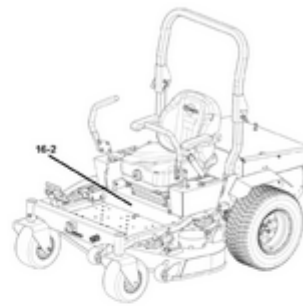

Zero Turn Mower CZ52R 7400486 - LABELS-BRAND/MODEL

16-2