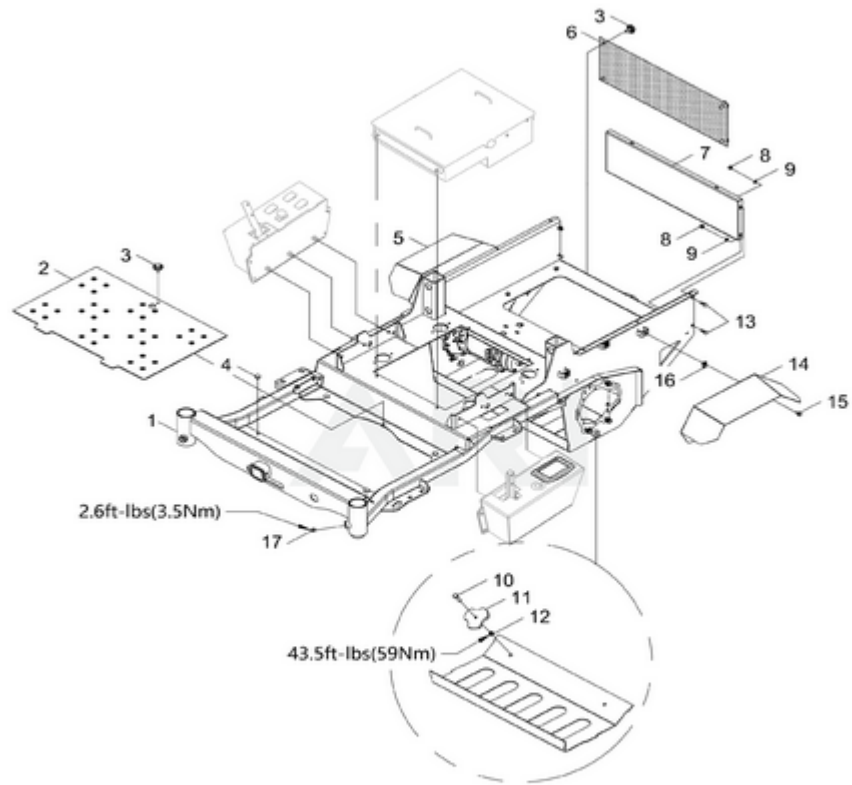

Ref #	Part #	Description	Qty	Context Note
1	R0101329-00	Upper cover plate weldment	1	
2	R0101330-00	Rotary tongue lock	1	
3	R0101320-00	Lock nut M8	13	
4	R0101331-00	Rubber strip	1.4m	
5	R0101332-00	Rubber strip	1.2m	
6	R0101333-00	Bolt M8×20	10	
7	R0101334-00	Bolt assembly	6	
8	R0101335-00	Lock nut M8	1	
9	R0101227-00	Left side plate	1	
10	R0101336-00	Screw M5×30	2	
11	R0101337-00	Spacer	2	
12	R0101338-00	Washer	2	
13	R0101339-00	Spring washer	2	
14	R0101340-00	Nut M5	2	
15	R0101321-00	Washer	11	
16	R0101277-00	Gas Spring	1	
17	R0101341-00	Bolt M8x25	2	
18	R0101241-00	Front plate	1	
19	R0101235-00	Right side plate	1	
20	R0101236-00	Rear cover	1	

Zero Turn Mower CZ52R 7400486 - FRAME

Page design © 2004-2017 by ARI Network Services, Inc.