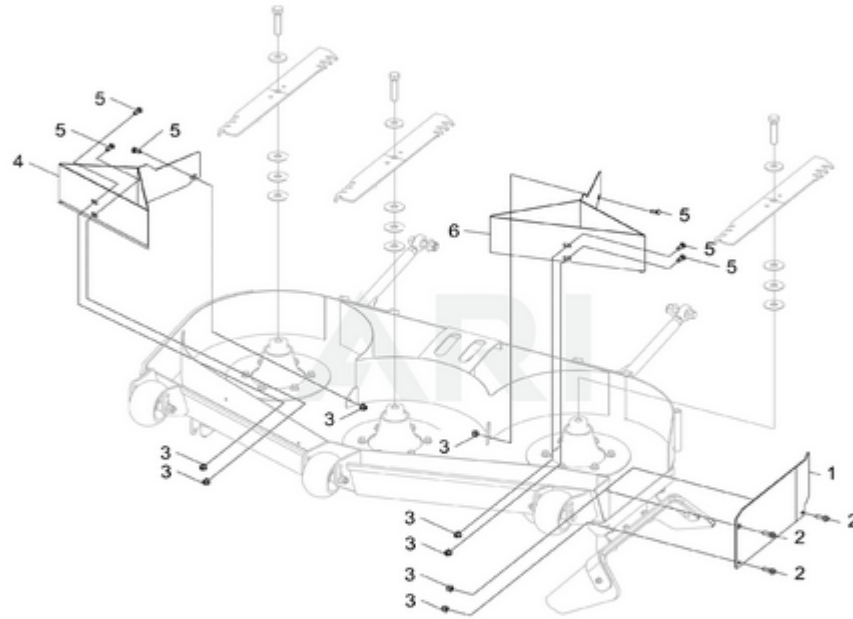

Zero Turn Mower CZ52R 7400486 - DECK COMPONENTS (MULCH)

Page design © 2004-2017 by ARI Network Services, Inc.

Ref #	Part #	Description	Qty	Context Note
1	R0101505-00	Mulch cover	1	
2	R0101435-00	Bolt M8x25	3	
3	R0101335-00	Lock nut M8	8	
4	R0101506-00	Left mulch plate weldment	1	
5	R0101333-00	Bolt M8×20	6	
6	R0101507-00	Right mulch plate weldment	1