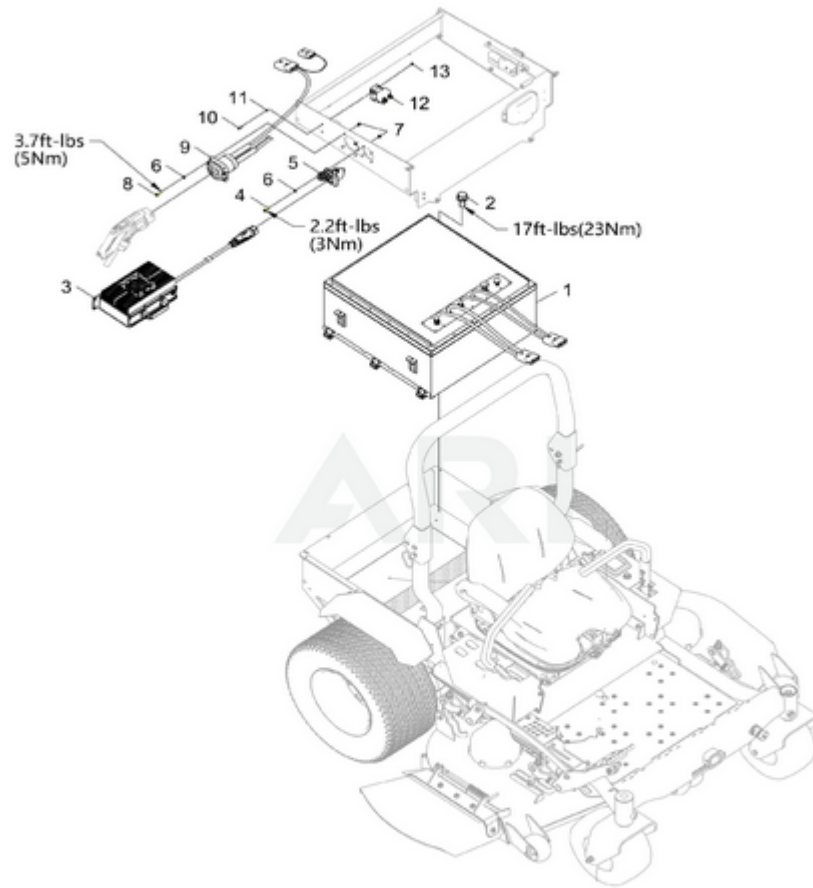

Ref #	Part #	Description	Qty	Context Note
1	R0101262-00	ROPS assembly	1	
2	R0101242-00	Upper ROPS weldment	1	
3	R0101343-00	Bolt M12×80	6	
4	R0101278-00	Spring	2	
5	R0101279-00	Quick-Release Pin	2	
6	R0101280-00	Strip Spring	2	
7	R0101232-00	Lower ROPS tube	2	
8	R0101344-00	Lock nut M12	6	
9	R0101345-00	Washer	4	
10	R0101281-00	Pin clevis	2	

Zero Turn Mower CZ52R 7400486 - BATTERY AND CHARGER

Page design © 2004-2017 by ARI Network Services, Inc.