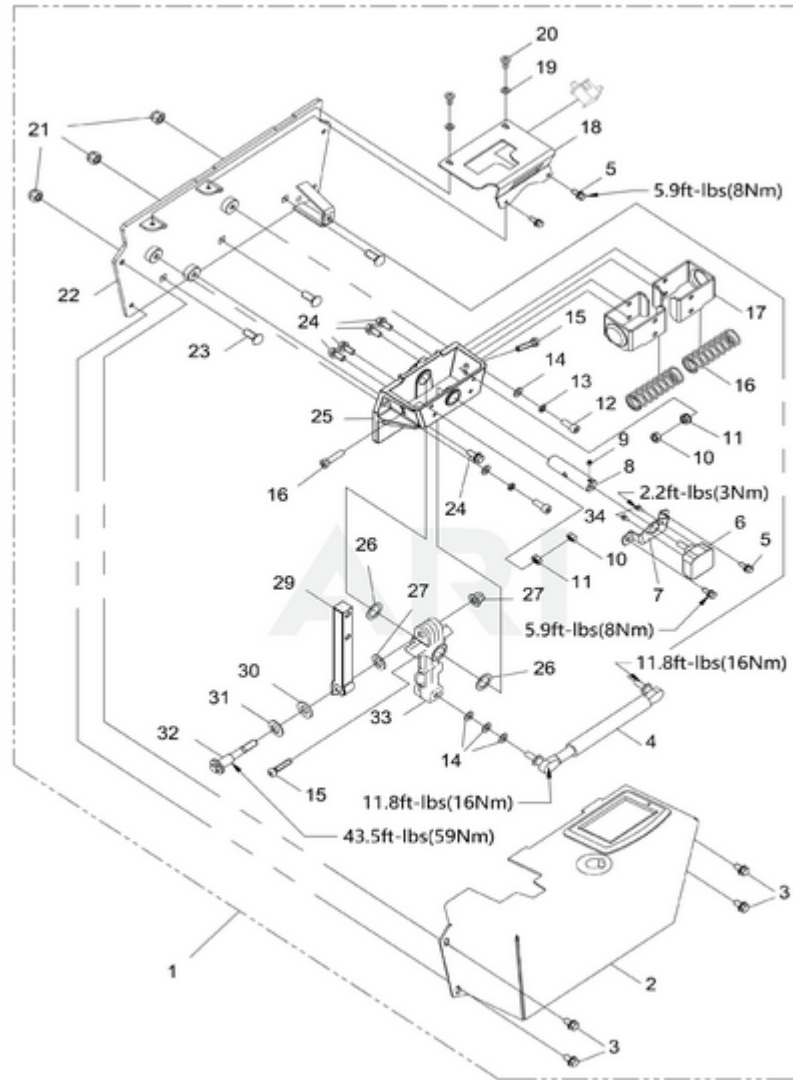

Zero Turn Mower CZ52R 7400486 - LH CONTROL ARM SUB STRUCTURE

Page design © 2004-2017 by ARI Network Services, Inc.

Ref #	Part #	Description	Qty	Context Note
1	R0101273-00	Left control handle assembly	1	
2	R0101240-00	Left protective cover	1	
3	R0101334-00	Bolt assembly	4	
4	R0101318-00	Damper	1	
5	R0101423-00	Bolt assembly	4	
6	R0101394-00	Sensor connection plate AC	1	
7	R0101487-00	Potentiometer connection plate	1	
8	R0101489-00	Rotating shaft	1	
9	R0101488-00	Screw M6×6	1	
10	R0101457-00	Nut M8	2	
11	R0101490-00	Nut M8	2	
12	R0101942-00	Screw M8×20	2	
13	R0101494-00	Washer	2	
14	R0101321-00	Washer	5	
15	R0101495-00	Screw M8×35	3	
16	R0101491-00	Compression spring	2	
17	R0101790-00	Spring seat	2	
18	R0101249-00	Upper bracket weldment	1	
19	R0101347-00	Washer	2	
20	R0101425-00	Screw M6×15	2	
21	R0101467-00	Lock nut M10	3	
22	R0101226-00	Left fixed plate weldment	1	
23	R0101504-00	Bolt M10×25	3	
24	R0101326-00	Bolt assembly	5	
25	R0101496-00	Fixed seat	1	
26	R0101497-00	Nylon washer	2	
27	R0101498-00	Nylon washer	1	
28	R0101434-00	Lock nut M10	1	
29	R0101499-00	Joystick	1	
30	R0101500-00	Gasket	1	
31	R0101501-00	Disc spring	1	
32	R0101502-00	Custom bolts	1	
33	R0101503-00	Swing arm	1	
34	R0101789-00	Screw ST4.2x10