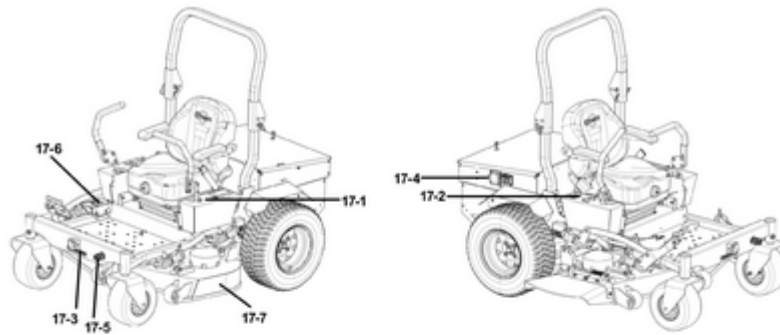

Zero Turn Mower CZ52R 7400486 - LABELS-FUNCTION

Page design © 2004-2017 by ARE Network Services, Inc.

Ref #	Part #	Description	Qty	Context Note
17-1	R0101558-00	Control panel-R label	1	
17-2	R0101557-00	Control panel-L label	1	
17-3	R0101554-00	LED light decorative label	1	
17-4	R0101550-00	Quick charging port label	1	
17-5	R0101553-00	ETO socket label	1	
17-6	R0101556-00	Cutting height adjustment label	1	
17-7	R0101552-00	Deck width label	1