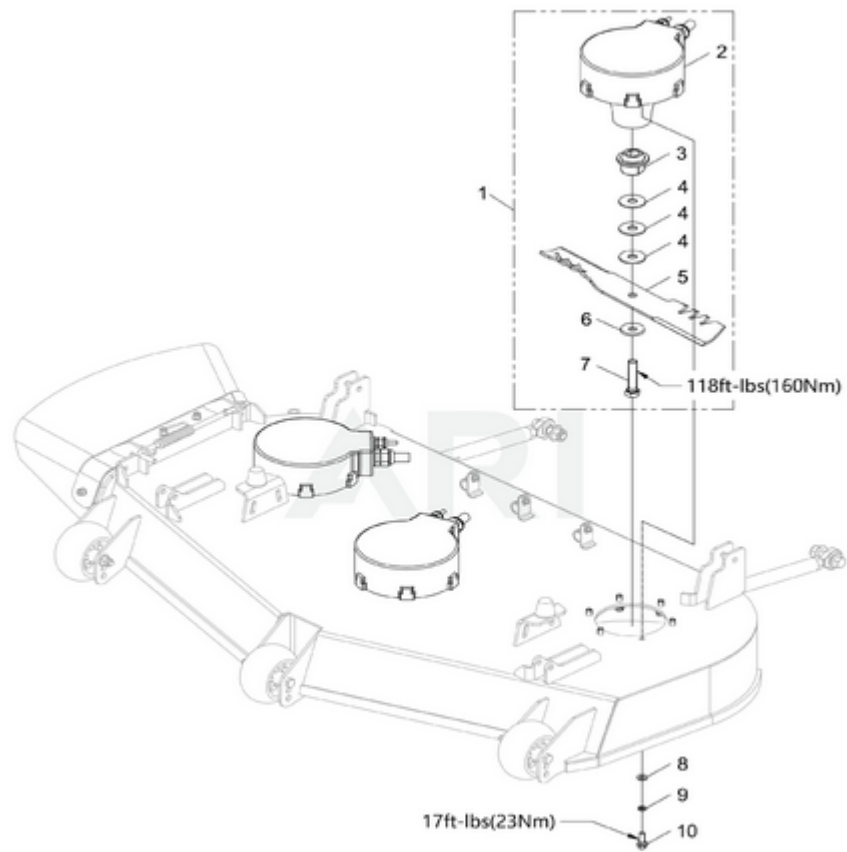

Zero Turn Mower CZ52R 7400486 - DECK, MOTORS AND BLADES

Page design © 2004-2017 by ARI Network Services, Inc.

Ref #	Part #	Description	Qty	Context Note
1	R0101265-00	Blade motor assembly	3	
2	R0101393-00	Blade motor	1	
3	R0101284-00	Blade collar	1	
4	R0101285-00	Washer	3	
5	R0101287-00	18" Blade Mulching	1	
6	R0101288-00	Blade washer	1	
7	R0101289-00	Bolt M16×70	1	
8	R0101431-00	Washer	18	
9	R0101432-00	Spring washer	18	
10	R0101433-00	Bolt M10×25	18