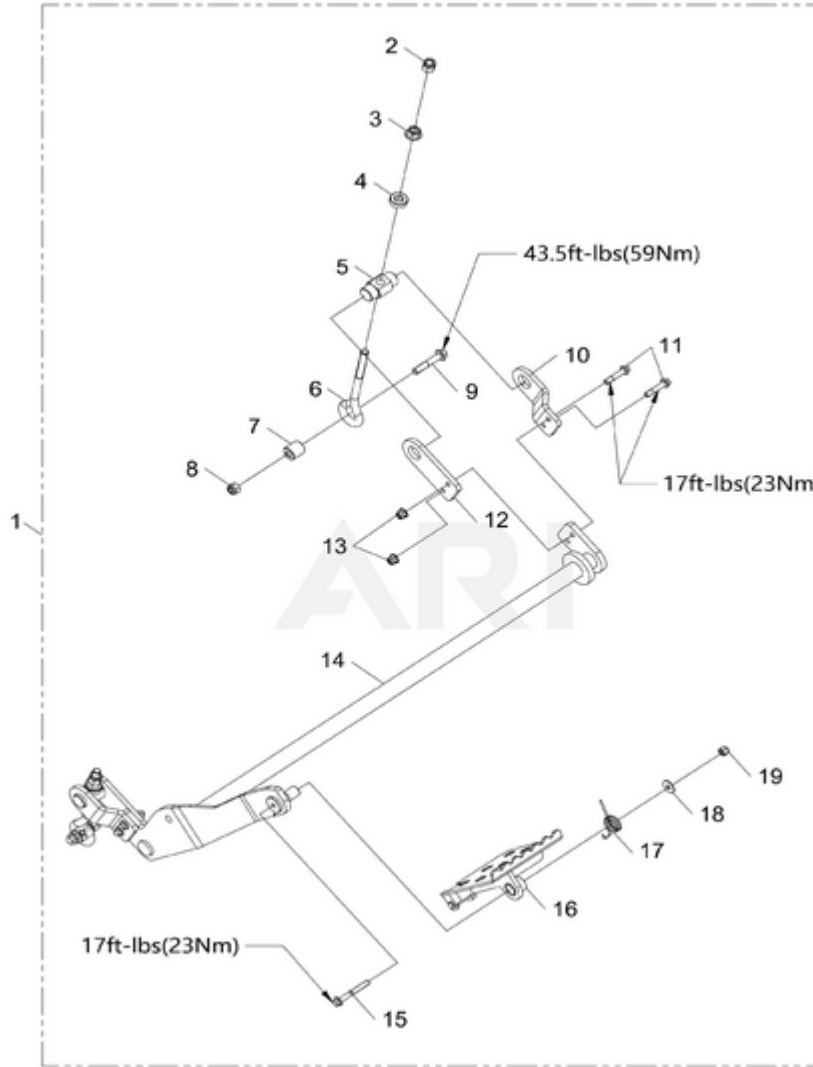

Zero Turn Mower CZ52R 7400486 - DECKLIFT FRONT ROTATING SHAFT ASSEMBLY

Page design © 2004-2017 by ARI Network Services, Inc.

Ref #	Part #	Description	Qty	Context Note
1	R0101267-00	Front shaft assembly	1	
2	R0101454-00	Lock nut M12	2	
3	R0101462-00	Nut M12	2	
4	R0101463-00	washer	2	
5	R0101464-00	Trunion	2	
6	R0101465-00	Pull rod	2	
7	R0101466-00	Spacer	2	
8	R0101467-00	Lock nut M10	2	
9	R0101468-00	Bolt M10×55	2	
10	R0101253-00	Mounting plate	2	
11	R0101469-00	Screw M8×40	4	
12	R0101238-00	Mounting plate	2	
13	R0101335-00	Lock nut M8	4	
14	R0101252-00	Front shaft weldment	1	
15	R0101470-00	Bolt M8×65	1	
16	R0101246-00	Pedal	1	
17	R0101471-00	Spring	1	
18	R0101444-00	Washer	1	
19	R0101320-00	Lock nut M8	1