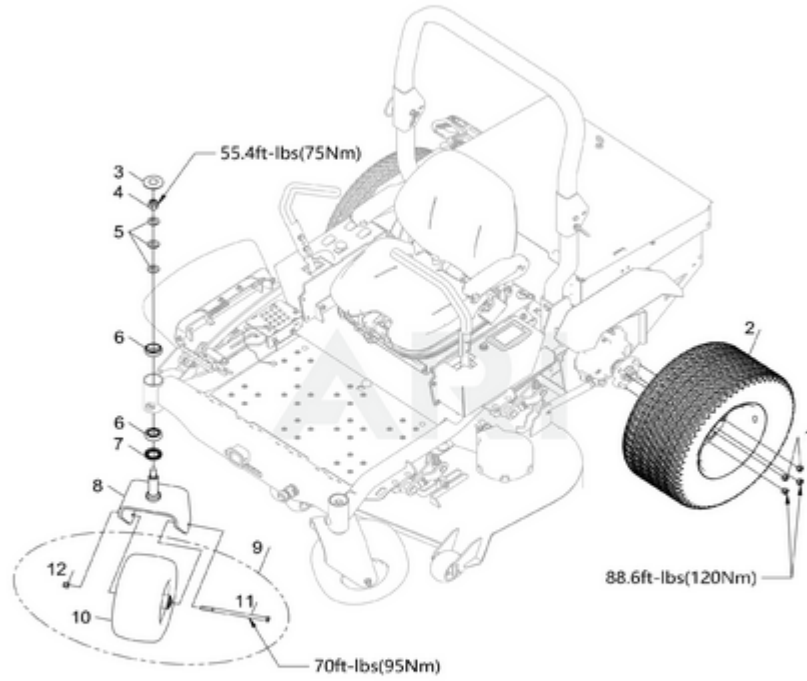

Zero Turn Mower CZ52R 7400486 - WHEELS

Page design © 2004-2017 by ARI Network Services, Inc.

Ref #	Part #	Description	Qty	Context Note
1	R0101306-00	Lug Nut 1/2-20 UNF	8	
2	R0101307-00	Rear wheel 24×9.5-12	2	
3	R0101308-00	Dust cap	2	
4	R0101309-00	Lock nut M20	2	
5	R0101310-00	Spring washer	6	
6	R0101311-00	Bearing	4	
7	R0101312-00	Oil seal	2	
8	R0101234-00	Caster weldment	2	
9	R0101260-00	Front wheel assembly	2	
10	R0101261-00	Front wheel	1	
11	R0101473-00	Bolt M12×240	1	
12	R0101344-00	Lock nut M12	1