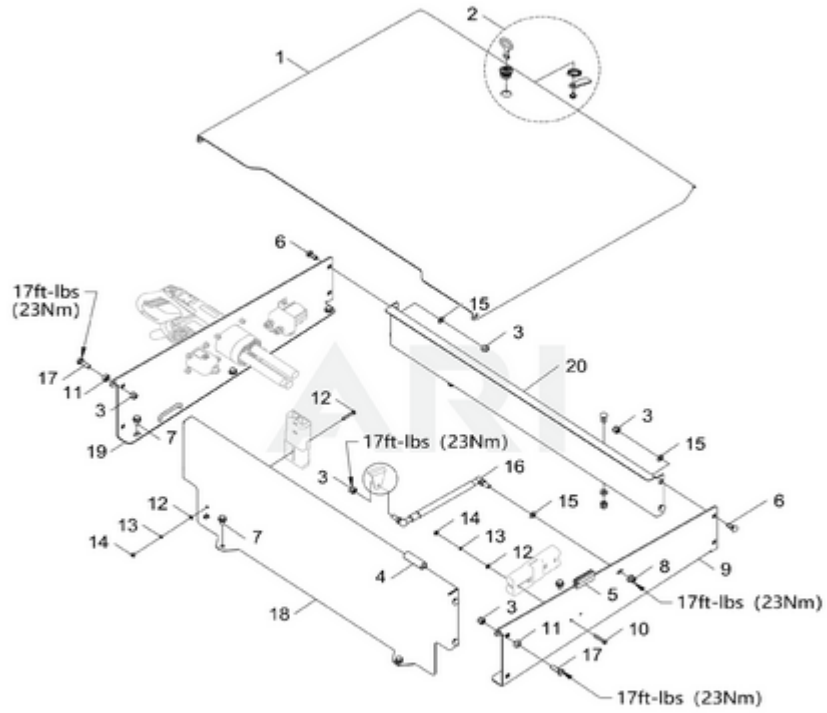

Zero Turn Mower CZ52R 7400486 - LABELS-FUNCTION

Page design © 2004-2017 by ARE Network Services, Inc.

Ref #	Part #	Description	Qty	Context Note
17-1	R0101558-00	Control panel-R label	1	
17-2	R0101557-00	Control panel-L label	1	
17-3	R0101554-00	LED light decorative label	1	
17-4	R0101550-00	Quick charging port label	1	
17-5	R0101553-00	ETO socket label	1	
17-6	R0101556-00	Cutting height adjustment label	1	
17-7	R0101552-00	Deck width label	1	

Ref #	Part #	Description	Qty	Context Note
15-1	R0101547-00	52in safety label	1	
15-2	R0101546-00	Warning label	1	
15-3	R0101549-00	No standing label	2	
15-4	R0101545-00	Keep H/F away	1	

Zero Turn Mower CZ52R 7400486 - BATTERY COVER

Page design © 2004-2017 by ARI Network Services, Inc.

Ref #	Part #	Description	Qty	Context Note
1	R0101329-00	Upper cover plate weldment	1	
2	R0101330-00	Rotary tongue lock	1	
3	R0101320-00	Lock nut M8	13	
4	R0101331-00	Rubber strip	1.4m	
5	R0101332-00	Rubber strip	1.2m	
6	R0101333-00	Bolt M8×20	10	
7	R0101334-00	Bolt assembly	6	
8	R0101335-00	Lock nut M8	1	
9	R0101227-00	Left side plate	1	
10	R0101336-00	Screw M5×30	2	
11	R0101337-00	Spacer	2	
12	R0101338-00	Washer	2	
13	R0101339-00	Spring washer	2	
14	R0101340-00	Nut M5	2	
15	R0101321-00	Washer	11	
16	R0101277-00	Gas Spring	1	
17	R0101341-00	Bolt M8x25	2	
18	R0101241-00	Front plate	1	
19	R0101235-00	Right side plate	1	
20	R0101236-00	Rear cover	1	