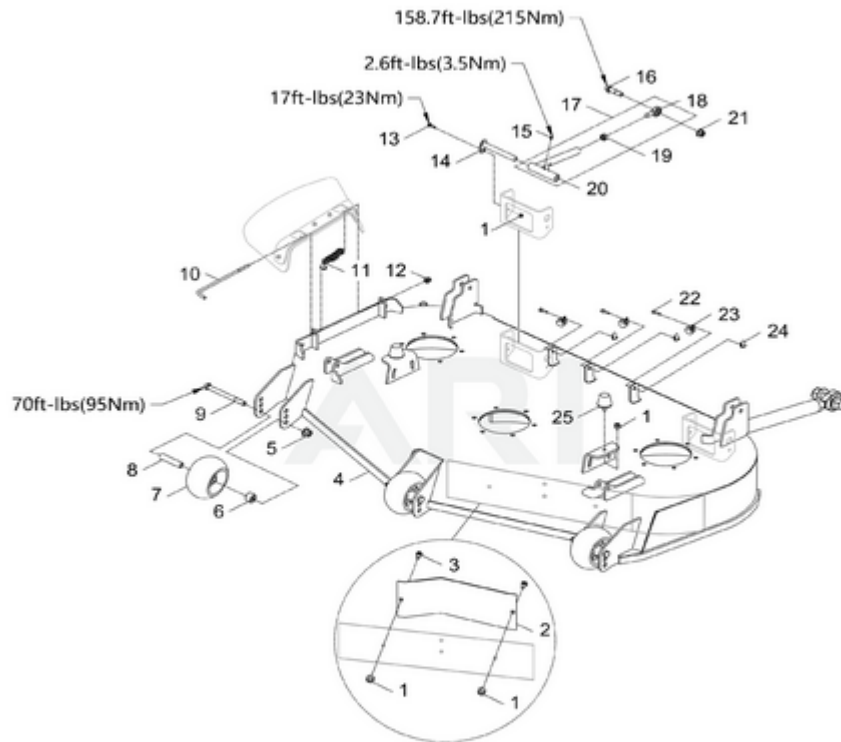

Zero Turn Mower CZ52R 7400486 - DECK COMPONENTS

Page design © 2004-2017 by ARI Network Services, Inc.

Ref #	Part #	Description	Qty	Context Note
1	R0101335-00	Lock nut M8	6	
2	R0101243-00	Air plate 1	1	
3	R0101333-00	Bolt M8×20	2	
4	R0101250-00	Deck Housing 60 inch	1	
5	R0101344-00	Lock nut M12	3	
6	R0101290-00	Roller shaft	3	
7	R0101291-00	Roller wheel	3	
8	R0101292-00	Bolt M12×190	3	
9	R0101293-00	Roller spacer	3	
10	R0101294-00	Roller shaft	1	
11	R0101295-00	Torsional spring	1	
12	R0101434-00	Lock nut M10	1	
13	R0101435-00	Bolt M8x25	2	
14	R0101296-00	Connection pin weldment	2	
15	R0101328-00	Grease zerk fitting M6	1	
16	R0101436-00	Bolt M16×20	2	
17	R0101259-00	Deck mounting rod assy	2	
18	R0101437-00	Rod end M16	1	
19	R0101438-00	Nut M16	1	
20	R0101275-00	Deck mounting rod assy	1	
21	R0101440-00	Lock nut M16	2	
22	R0101441-00	Bolt M16×20	3	
23	R0101442-00	Hose clamp	3	
24	R0101443-00	Nut, clip-on M6	3	
25	R0101300-00	Rubber bumper	2