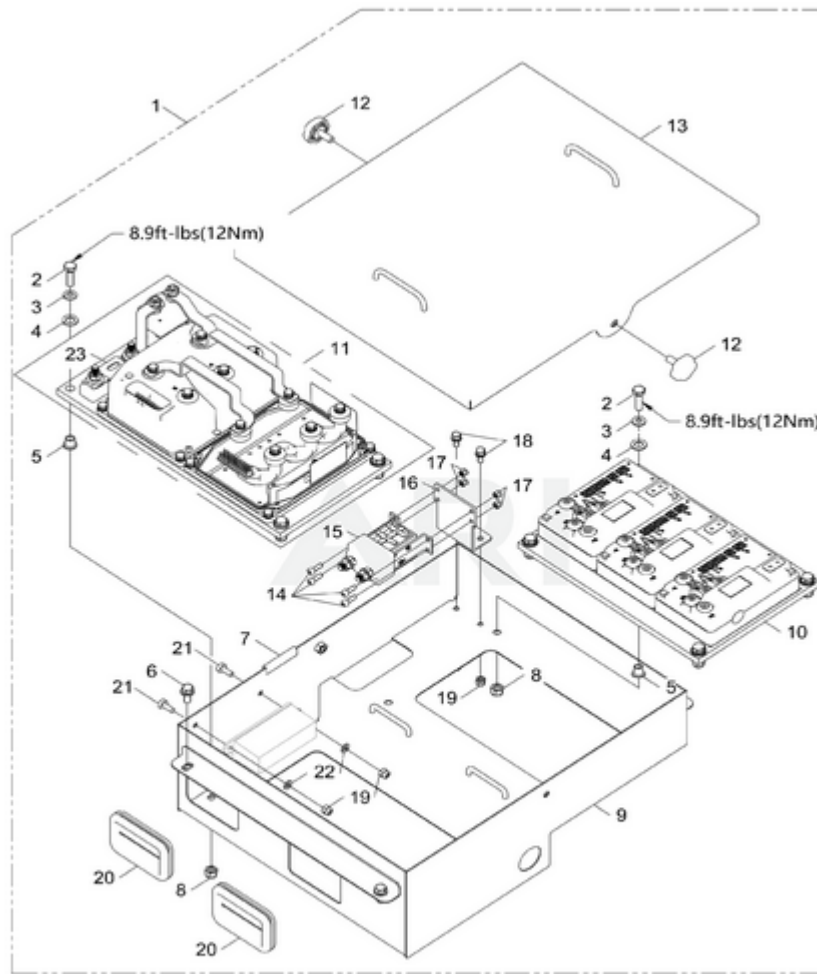

Ref #	Part #	Description	Qty	Context Note
1	R0101223-00	Lithium battery GT001B	1	
2	R0101326-00	Bolt assembly	4	
3	R0101224-00	Charger 120V/15A - 240V/22A, 2100 Watt	1	
4	R0101346-00	Screw M6x20	4	
5	R0101370-00	Charger plug	1	
6	R0101347-00	Washer	8	
7	R0101348-00	Lock nut M6	8	
8	R0101349-00	Screw M6x25	4	
9	R0101371-00	Socket (Fast charger)	1	
10	R0101940-00	Screw M5x15	2	
11	R0101338-00	Washer	2	
12	R0101369-00	Charging contactor	1	
13	R0101351-00	Lock nut M8	2	

Zero Turn Mower CZ52R 7400486 - CONTROLLERS AND BOX

Page design © 2004-2017 by ARI Network Services, Inc.