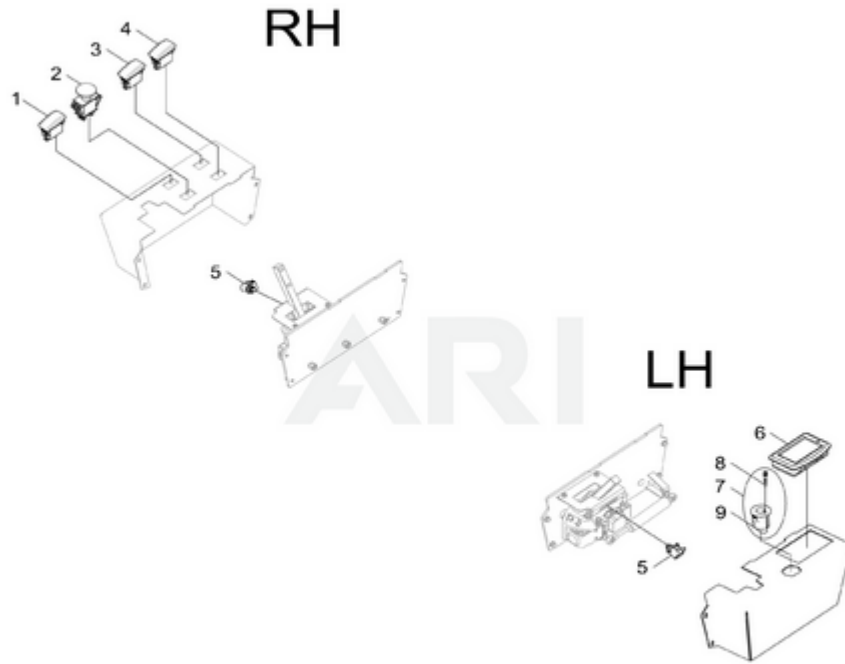

1	R0101391-00	GPS			
2	R0101429-00	Bolt M6×20			

Zero Turn Mower CZ52R 7400486 - LIGHTS

Page design © 2004-2017 by ARI Network Services, Inc.

Ref #	Part #	Description	Qty	Context	Note
1	R0101430-00	Bolt M5×16	2		
2	R0101941-00	Light LED	1		
3	R0101338-00	Washer	2		
4	R0101339-00	Spring washer	2		
5	R0101340-00	Nut M5	2		

Zero Turn Mower CZ52R 7400486 - SWITCHES

Page design © 2004-2017 by ARI Network Services, Inc.

Ref #	Part #	Description	Qty	Context Note
1	R0101384-00	Blade speed switch	1	
2	R0101385-00	PTO switch	1	
3	R0101386-00	Attachment ON/OFF switch	1	
4	R0101387-00	Drive speed switch	1	
5	R0101316-00	Parking switch	2	
6	R0101389-00	Display	1	
7	R0101390-00	Ignition switch with key	1	
8	R0101792-00	Key		
9	R0101793-00	Ignition switch (without key)		

Zero Turn Mower CZ52R 7400486 - WIRE HARNESS

Page design © 2004-2017 by ARI Network Services, Inc.

Ref #	Part #	Description	Qty	Context Note
1	R0101375-00	Wiring harness assembly	1	
2	R0101376-00	Blade controller cable positive	2	
3	R0101377-00	Blade controller cable negative	2	
4	R0101378-00	Machine power harness	1	
5	R0101379-00	Drive controller cable positive	1	
6	R0101380-00	Drive controller cable negative	1	
7	R0101381-00	Fuse, 20A (regular)	1	
8	R0101382-00	Accessory power cord	1	
9	R0101426-00	Zip tie	50	
10	R0101428-00	Accessory socket	1	
11	R0101383-00	Relay	1	
12	R0101971-00	80V100A ,Fuse		