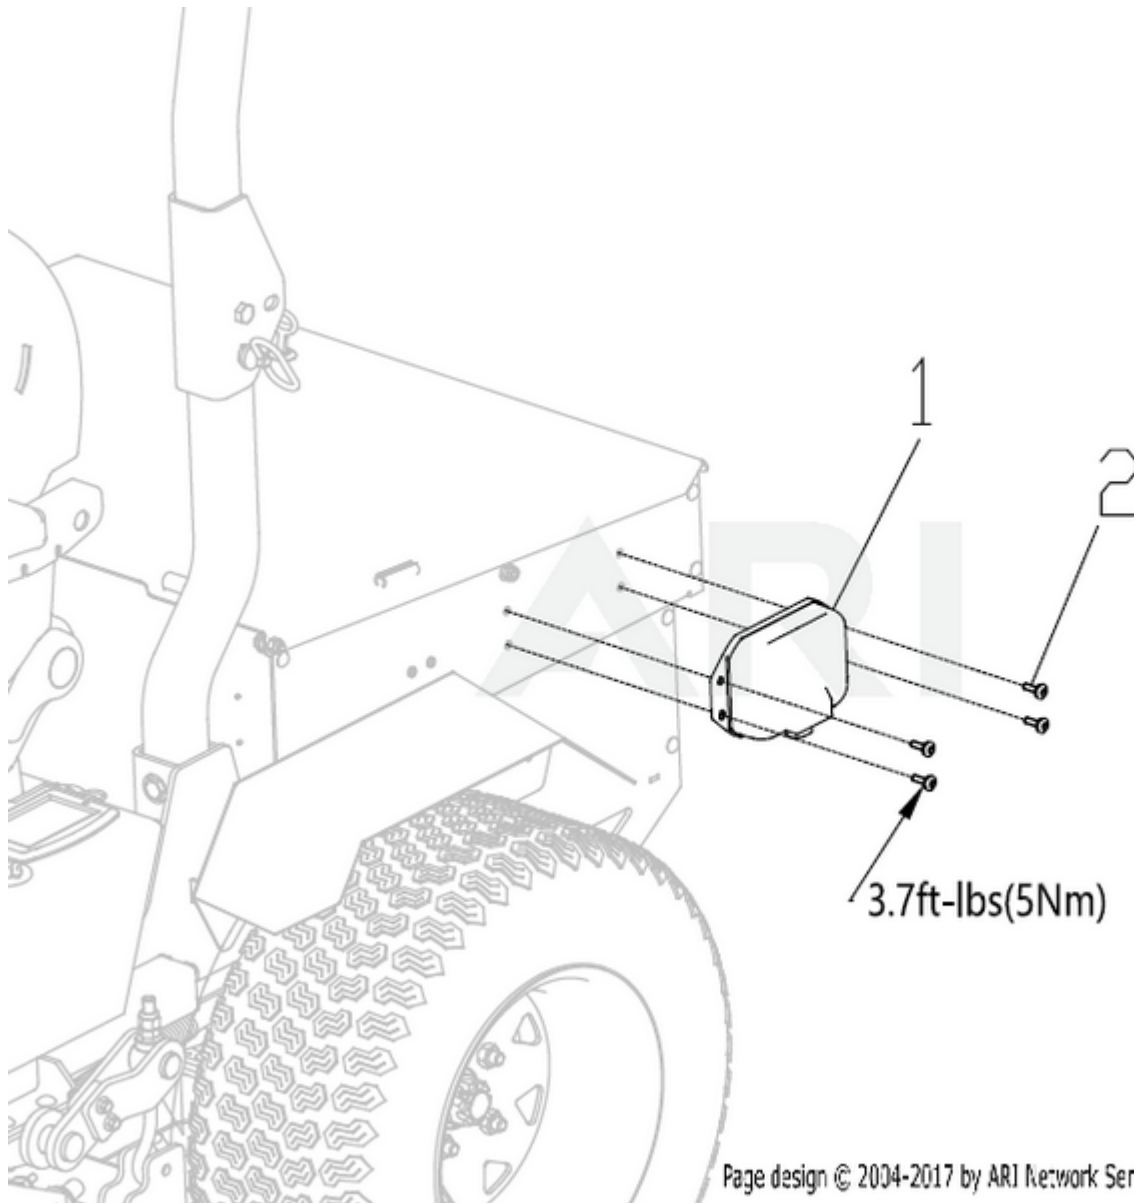

Ref #	Part #	Description	Qty	Context Note
1	R0101263-00	Control box assembly	1	
2	R0101418-00	Bolt M8X30	8	
3	R0101321-00	Washer	8	
4	R0101419-00	Washer	8	
5	R0101420-00	Casing	8	
6	R0101326-00	Bolt assembly	4	
7	R0101282-00	Thin bumper strip	1.8 m	
8	R0101320-00	Lock nut M8	8	
9	R0102002-00	Controller lower cover weldment	1	
10	R0101372-00	Blade controller assembly	1	
11	R0101373-00	Drive controller assembly	1	
12	R0101283-00	Knob bolt	2	
13	R0102004-00	Controller upper cover weldment	2	
14	R0101421-00	Screw M5×14	4	
15	R0101374-00	Contacto	1	
16	R0101422-00	Mounting plate	1	
17	R0101351-00	Lock nut M8	4	
18	R0101423-00	Bolt assembly	2	
19	R0101348-00	Lock nut M6	4	
20	R0101424-00	Grommet	2	
21	R0101425-00	Screw M6×15	2	
22	R0101347-00	Washer	2	
23	R0101970-00	80V250A ,Fuse		

Zero Turn Mower CZ52R 7400486 - GPS

Page design © 2004-2017 by ARI Network Services, Inc.