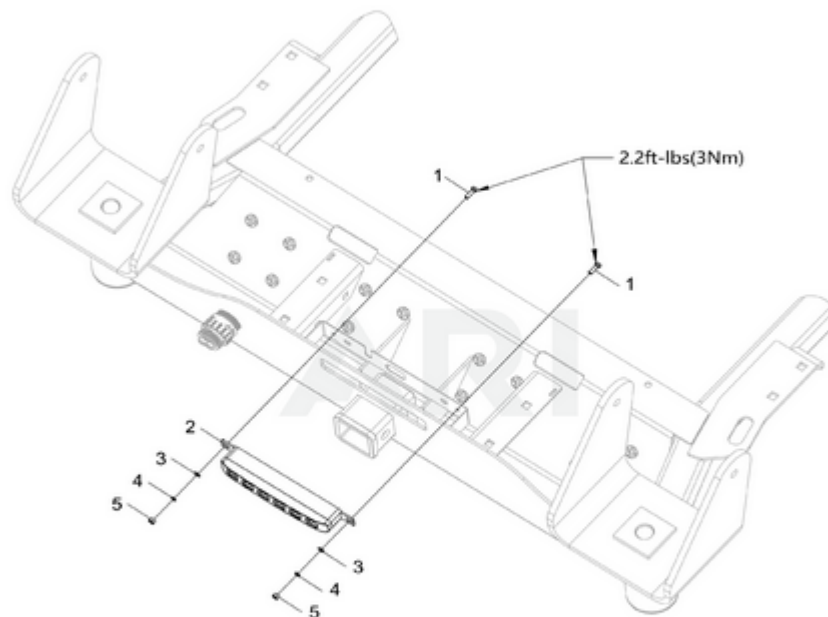

Zero Turn Mower CZ52R 7400486 - LIGHTS

Page design © 2004-2017 by ARI Network Services, Inc.

Ref #	Part #	Description	Qty	Context	Note
1	R0101430-00	Bolt M5×16	2		
2	R0101941-00	Light LED	1		
3	R0101338-00	Washer	2		
4	R0101339-00	Spring washer	2		
5	R0101340-00	Nut M5	2