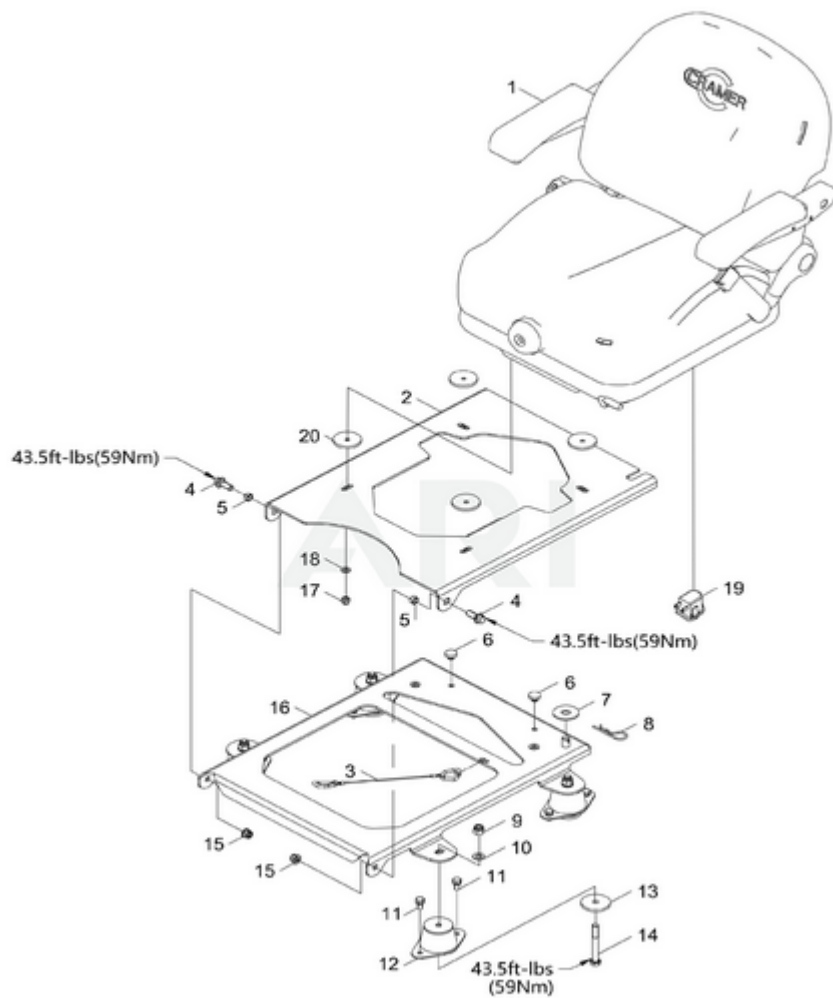

Zero Turn Mower CZ52R 7400486 - SEAT

Page design © 2004-2017 by ARI Network Services, Inc.

Ref #	Part #	Description	Qty	Context Note
1	R0101274-00	Seat, Milsco Suspension, 600mm	1	
2	R0101477-00	Seat plate	1	
3	R0101478-00	Leash	1	
4	R0101433-00	Bolt M10×25	2	
5	R0101315-00	Collar	2	
6	R0101276-00	Rubber bumper	2	
7	R0101479-00	Washer	1	
8	R0101281-00	Pin clevis	1	
9	R0101467-00	Lock nut M10	4	
10	R0101431-00	Washer	4	
11	R0101334-00	Bolt assembly	8	
12	R0101480-00	Rubber isolator	4	
13	R0101481-00	Large washer	4	
14	R0101482-00	Bolt M10×80	4	
15	R0101434-00	Lock nut M10	2	
16	R0101483-00	Seat base	1	
17	R0101484-00	Lock nut M8	4	
18	R0101321-00	Washer	4	
19	R0101316-00	Parking switch	1	
20	R0101444-00	Washer