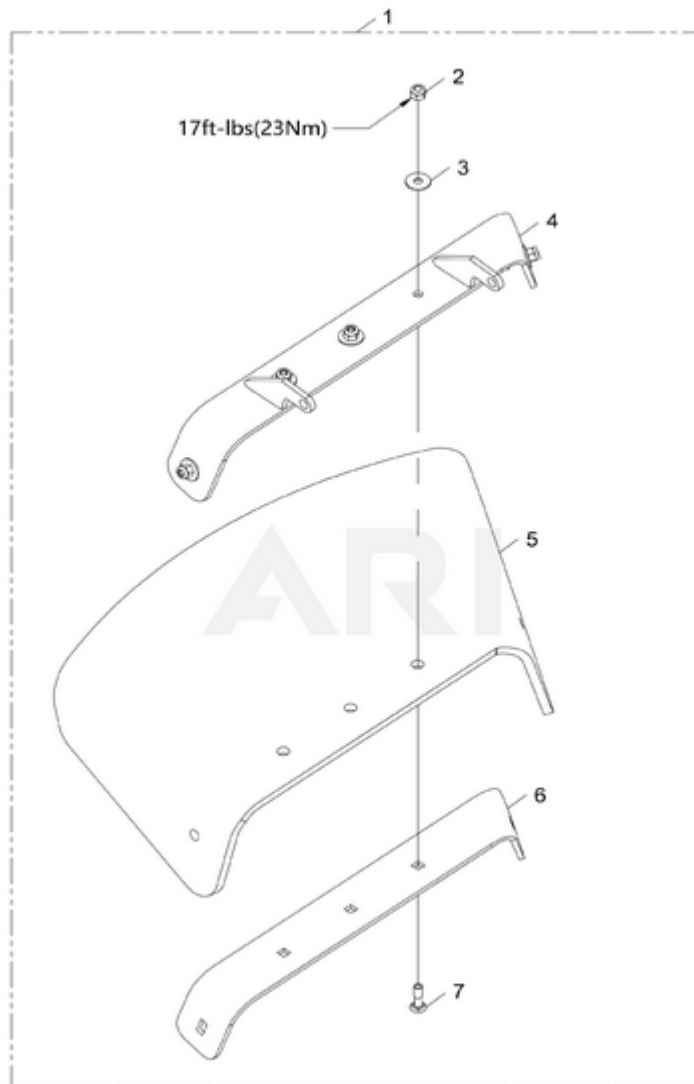

Zero Turn Mower CZ52R 7400486 - DISCHARGE CHUTE

Page design © 2004-2017 by ARI Network Services, Inc.

Ref #	Part #	Description	Qty	Context Note
1	R0101342-00	Discharge chute assembly	1	
2	R0101320-00	Lock nut M8	5	
3	R0101444-00	Washer	5	
4	R0101427-00	Upper bracket weldment	1	
5	R0101446-00	Discharge chute	1	
6	R0101788-00	Lower bracket	1	
7	R0101448-00	Bolt M8×30	5