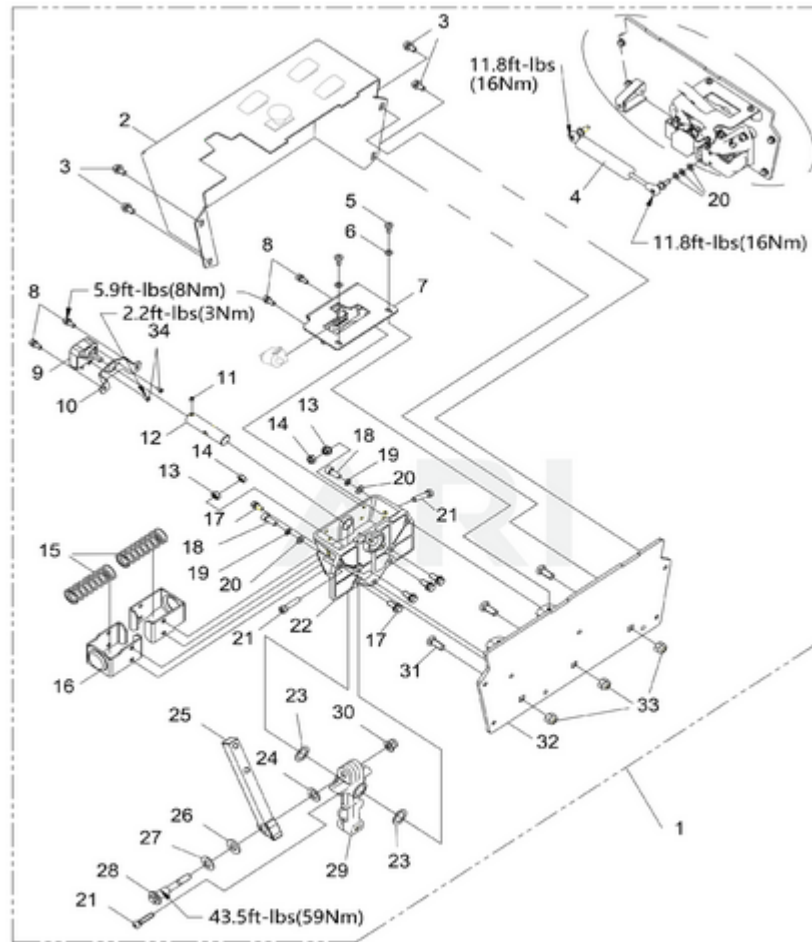

Zero Turn Mower CZ52R 7400486 - RH CONTROL ARM SUB STRUCTURE

Page design © 2004-2017 by ARI Network Services, Inc.

Ref #	Part #	Description	Qty	Context Note
1	R0101272-00	Right control handle assembly	1	
2	R0101258-00	Right protective cover	1	
3	R0101334-00	Bolt assembly	4	
4	R0101318-00	Damper	1	
5	R0101425-00	Screw M6×15	2	
6	R0101347-00	Washer	2	
7	R0101248-00	Upper bracket weldment	1	
8	R0101423-00	Bolt assembly	4	
9	R0101394-00	Sensor connection plate AC	1	
10	R0101487-00	Potentiometer connection plate	1	
11	R0101488-00	Screw M6×6	1	
12	R0101489-00	Rotating shaft	1	
13	R0101490-00	Nut M8	2	
14	R0101457-00	Nut M8	2	
15	R0101491-00	Compression spring	2	
16	R0101790-00	Spring seat	2	
17	R0101326-00	Bolt assembly	5	
18	R0101942-00	Screw M8×20	2	
19	R0101494-00	Washer	2	
20	R0101321-00	Washer	5	
21	R0101495-00	Screw M8×35	3	
22	R0101496-00	Fixed seat	1	
23	R0101497-00	Nylon washer	2	
24	R0101498-00	Nylon washer	1	
25	R0101499-00	Joystick	1	
26	R0101500-00	Gasket	1	
27	R0101501-00	Disc spring	1	
28	R0101502-00	Custom bolts	1	
29	R0101503-00	Swing arm	1	
30	R0101434-00	Lock nut M10	1	
31	R0101504-00	Bolt M10×25	3	
32	R0101257-00	Right fixed plate weldment	1	
33	R0101467-00	Lock nut M10	3	
34	R0101789-00	Screw ST4.2x10