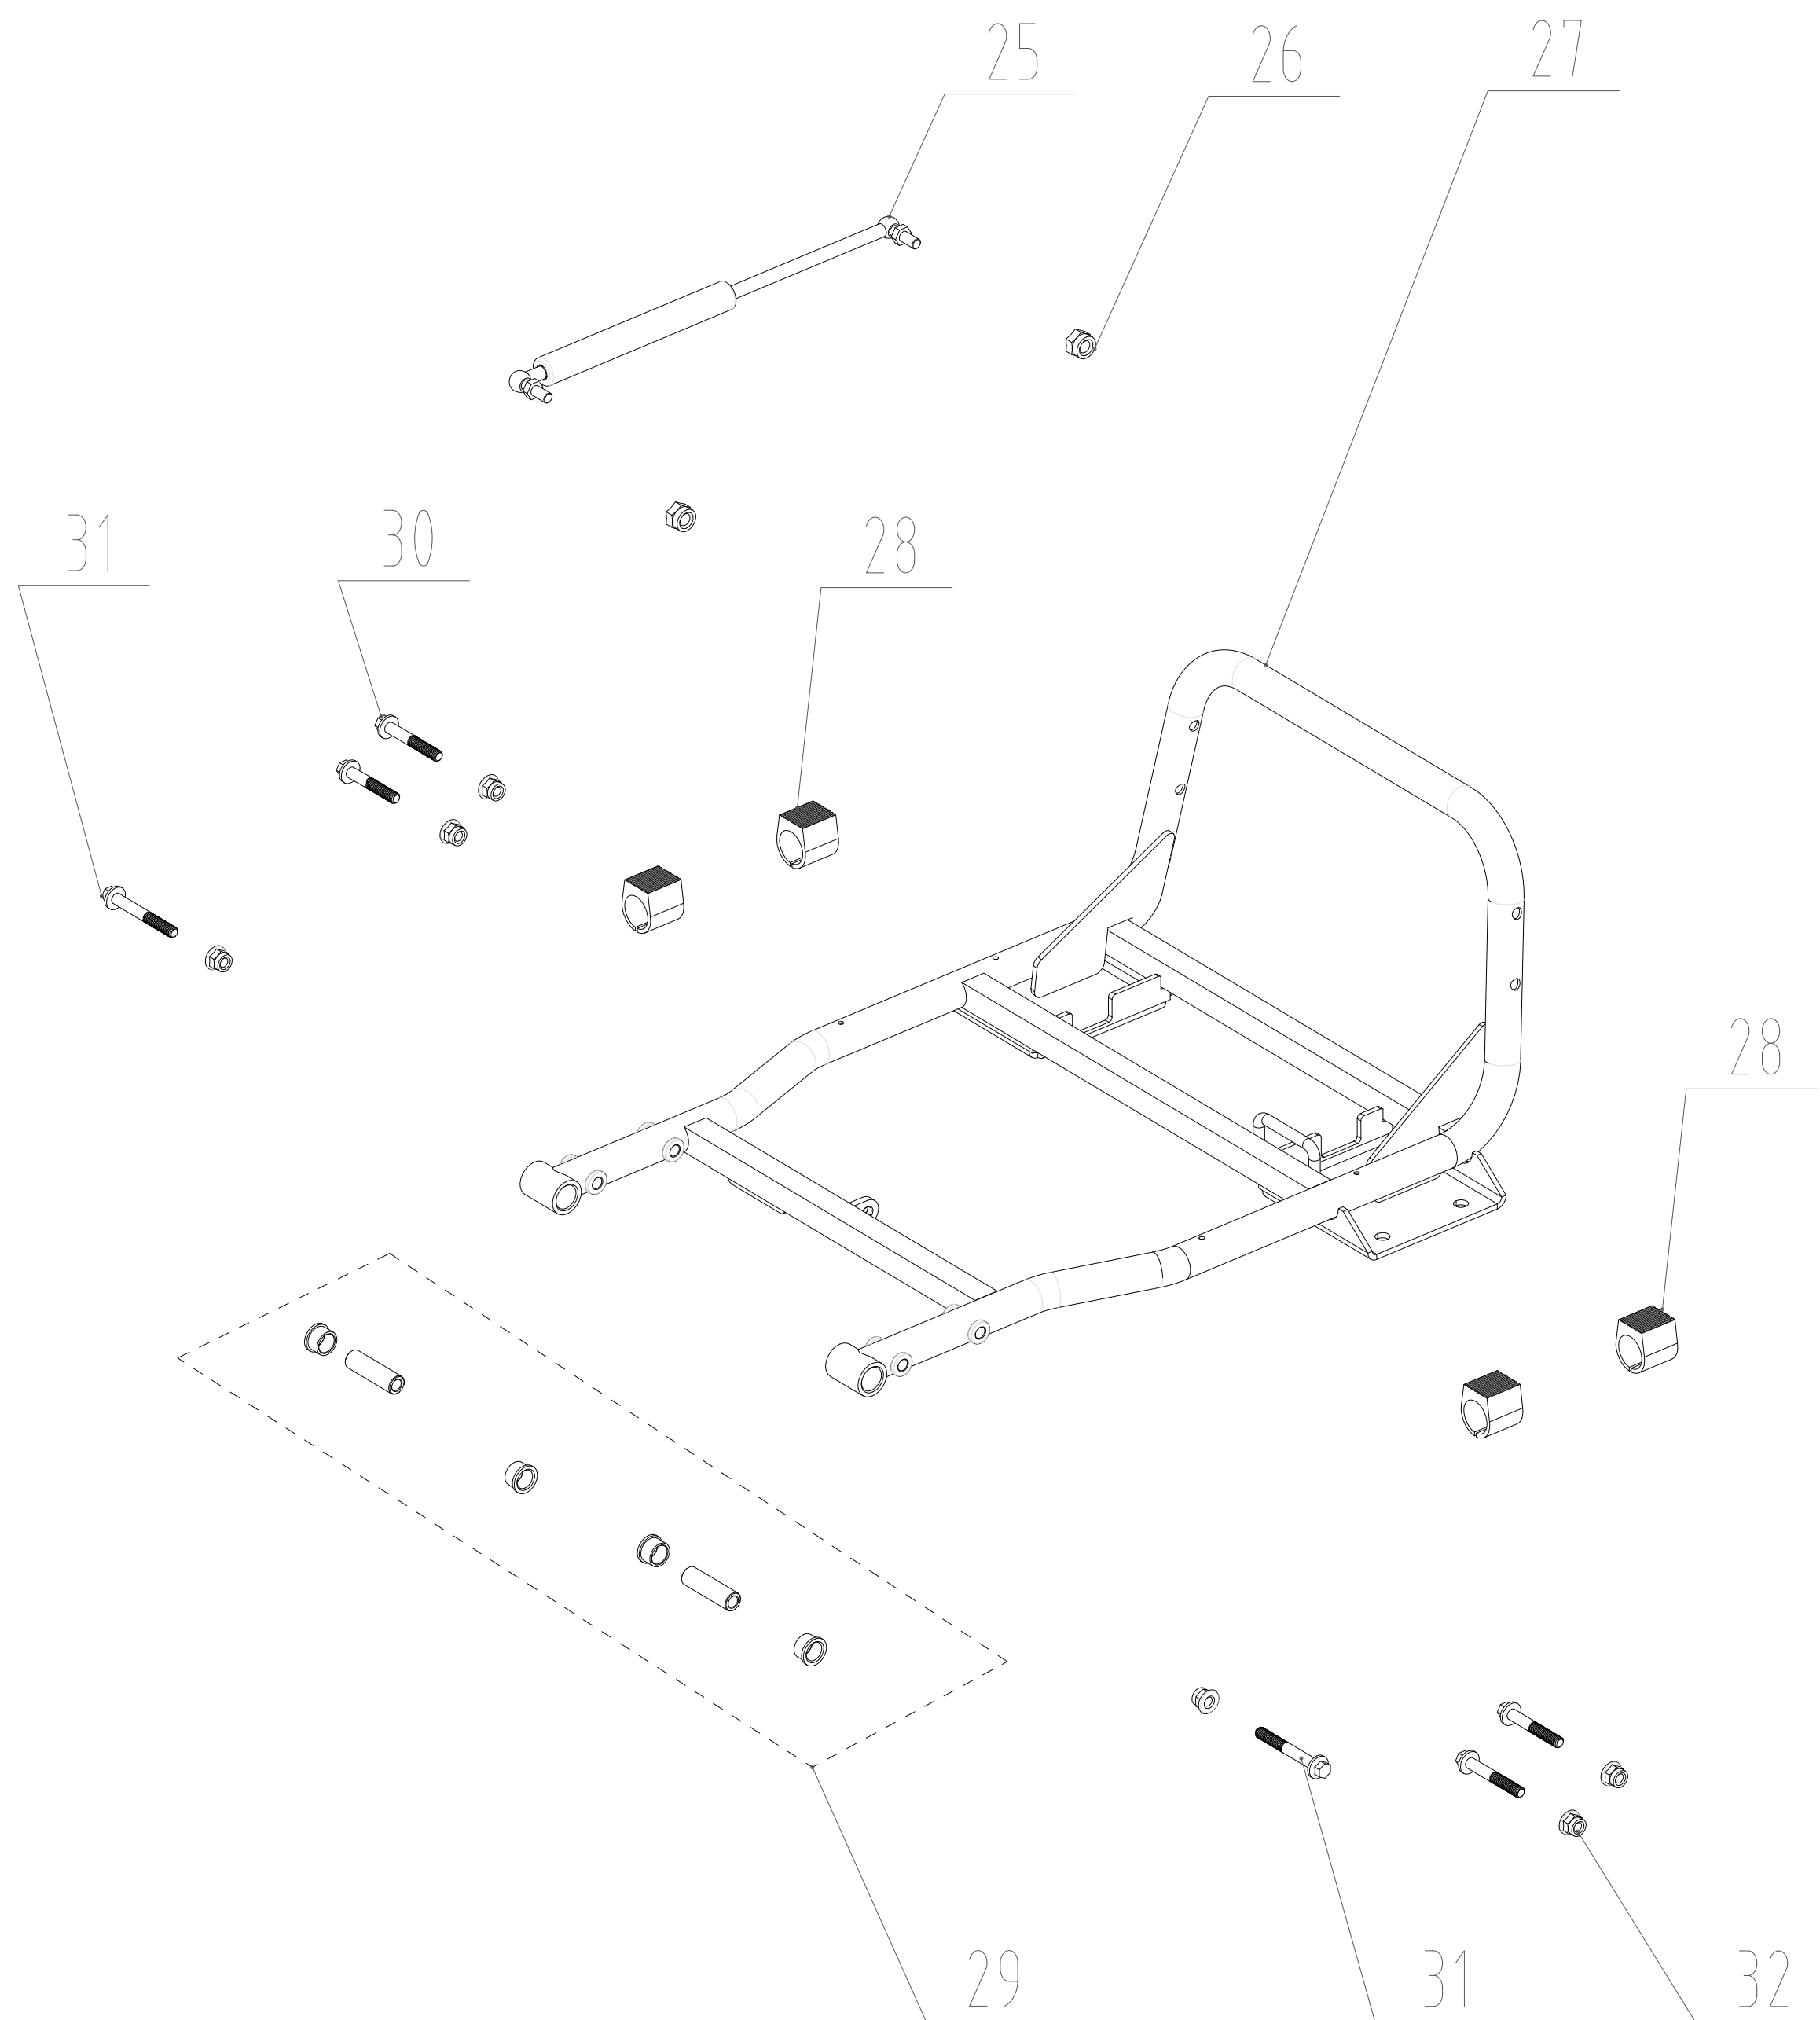

7400086	
ERP NO.	7400086
Model code	82UC

Handle

7400086	
ERP NO.	7400086
Model code	82UC

GLOBE-SERVICE KITS BOM

Product Type: 40V 300W Cart

7400086

Item #	Page	ERP	English Description	Qty
1	2	RA311142385	Battery cover module	1
2	2	RA34101696AC	Panel assembly	1
3	2	RA36201696B	pcb plate	1
4	2	RA31121696	ON-OFF SWITCH	1
5	2	RA31119696	FORWARD-REVERSE SWITCH	1
6	2	RA31120696	HI/LO SWITCH	1
7	2	RA34206688	handle grips	1
8	2	RA31905696	Speed control knob	1
9	2	RA339013153	Upper handle	1
10		RA32201688AB	cross recess pan head screw (10pcs)	1
11	2	RA32222688AB	plain washer (10pcs)	1
12	2	RA32208688AB	spring washer (10pcs)	1
13	2	RA32206688AB	HEX DOMED CAP NUT (10pcs)	1
14	2	RA3220961523	Hexagon flange bolts (10pcs)	1
15	2	RA3220711523	plain washer (10pcs)	1
16	2	RA3220391523	Non-metal insert hexagonal lock nut (10pcs)	1
17	3	RA32202688AB	With knurled t-nut (10pcs)	1
18	3	RA34102690AG	Car hopper components	1

Bucket

7400086	
ERP NO.	7400086
Model code	82UC

Item #	Page	ERP	English Description	Qty
19	3	RA32220688AB	Hexagon flange bolts (10pcs)	1
20	3	RA339023153	Bucket fixed frame welding assembly	1
21	3	RA31912690	Brake Levers	1
22	3	RA31912688	digging line	1
23	3	RA32212688AB	hexagon nut with flange (10pcs)	1
24	3	RA32211688AB	cross recess pan head screw (10pcs)	1

Lower framer

7400086	
ERP NO.	7400086
Model code	82UC

Item #	Page	ERP	English Description	Qty
--------	------	-----	---------------------	-----

25	4	RA31910688	Gas cap assembly	1
26	4	RA32214688AB	Non-metal insert hexagonal lock nut	1
27	4	RA339033153	Lower frame welding assembly	1
28	4	RA34202688	shock pad	1
29	4	RA341083153	Nylon liner assembly	1
30	4	RA32204688AB	Hexagon flange bolts (10pcs)	1
31	4	RA32213688AB	Hexagon flange bolts (10pcs)	1
32	4	RA3220051522	Non-metal insert hexagonal lock nut (10pcs)	1
33	4	RA32218688AB	Non-metal insert hexagonal lock nut (10pcs)	1
34	4	RA319043153	universal wheel	1
35	4	RA32217696	Hexagon flange bolts (10pcs)	1