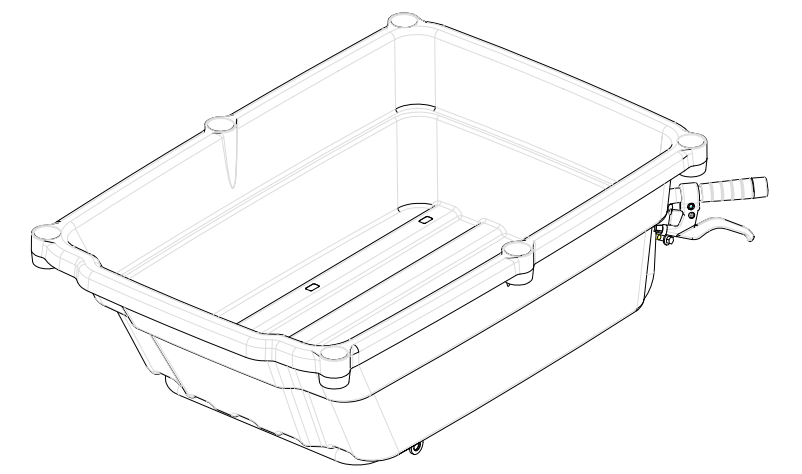

7400086	
ERP NO.	7400086
Model code	82UC

Handle

7400086	
ERP NO.	7400086
Model code	82UC

GLOBE-SERVICE KITS BOM

Product Type: 40V 300W Cart

7400086

Item #	Page	ERP	English Description	Qty
1	2	RA311142385	Battery cover module	1
2	2	RA34101696AC	Panel assembly	1
3	2	RA36201696B	pcb plate	1
4	2	RA31121696	ON-OFF SWITCH	1
5	2	RA31119696	FORWARD-REVERSE SWITCH	1
6	2	RA31120696	HI/LO SWITCH	1
7	2	RA34206688	handle grips	1
8	2	RA31905696	Speed control knob	1
9	2	RA339013153	Upper handle	1
10		RA32201688AB	cross recess pan head screw (10pcs)	1
11	2	RA32222688AB	plain washer (10pcs)	1
12	2	RA32208688AB	spring washer (10pcs)	1
13	2	RA32206688AB	HEX DOMED CAP NUT (10pcs)	1
14	2	RA3220961523	Hexagon flange bolts (10pcs)	1
15	2	RA3220711523	plain washer (10pcs)	1
16	2	RA3220391523	Non-metal insert hexagonal lock nut (10pcs)	1
17	3	RA32202688AB	With knurled t-nut (10pcs)	1
18	3	RA34102690AG	Car hopper components	1

Bucket

7400086	
ERP NO.	7400086
Model code	82UC

Item #	Page	ERP	English Description	Qty
19	3	RA32220688AB	Hexagon flange bolts (10pcs)	1
20	3	RA339023153	Bucket fixed frame welding assembly	1
21	3	RA31912690	Brake Levers	1
22	3	RA31912688	digging line	1
23	3	RA32212688AB	hexagon nut with flange (10pcs)	1
24	3	RA32211688AB	cross recess pan head screw (10pcs)	1

Lower framer

7400086	
ERP NO.	7400086
Model code	82UC

Item #	Page	ERP	English Description	Qty
--------	------	-----	---------------------	-----

25	4	RA31910688	Gas cap assembly	1
26	4	RA32214688AB	Non-metal insert hexagonal lock nut	1
27	4	RA339033153	Lower frame welding assembly	1
28	4	RA34202688	shock pad	1
29	4	RA341083153	Nylon liner assembly	1
30	4	RA32204688AB	Hexagon flange bolts (10pcs)	1
31	4	RA32213688AB	Hexagon flange bolts (10pcs)	1
32	4	RA3220051522	Non-metal insert hexagonal lock nut (10pcs)	1
33	4	RA32218688AB	Non-metal insert hexagonal lock nut (10pcs)	1
34	4	RA319043153	universal wheel	1
35	4	RA32217696	Hexagon flange bolts (10pcs)	1