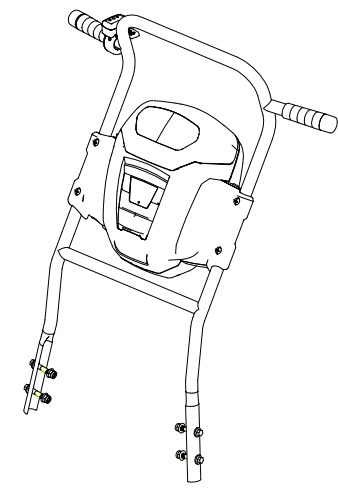

7400086	
ERP NO.	7400086
Model code	82UC

Handle

7400086	
ERP NO.	7400086
Model code	82UC

GLOBE-SERVICE KITS BOM

Product Type: 40V 300W Cart

7400086

Item #	Page	ERP	English Description	Qty
1	2	RA311142385	Battery cover module	1
2	2	RA34101696AC	Panel assembly	1
3	2	RA36201696B	pcb plate	1
4	2	RA31121696	ON-OFF SWITCH	1
5	2	RA31119696	FORWARD-REVERSE SWITCH	1
6	2	RA31120696	HI/LO SWITCH	1
7	2	RA34206688	handle grips	1
8	2	RA31905696	Speed control knob	1
9	2	RA339013153	Upper handle	1
10		RA32201688AB	cross recess pan head screw (10pcs)	1
11	2	RA32222688AB	plain washer (10pcs)	1
12	2	RA32208688AB	spring washer (10pcs)	1
13	2	RA32206688AB	HEX DOMED CAP NUT (10pcs)	1
14	2	RA3220961523	Hexagon flange bolts (10pcs)	1
15	2	RA3220711523	plain washer (10pcs)	1
16	2	RA3220391523	Non-metal insert hexagonal lock nut (10pcs)	1
17	3	RA32202688AB	With knurled t-nut (10pcs)	1
18	3	RA34102690AG	Car hopper components	1

Bucket

7400086	
ERP NO.	7400086
Model code	82UC

Item #	Page	ERP	English Description	Qty
19	3	RA32220688AB	Hexagon flange bolts (10pcs)	1
20	3	RA339023153	Bucket fixed frame welding assembly	1
21	3	RA31912690	Brake Levers	1
22	3	RA31912688	digging line	1
23	3	RA32212688AB	hexagon nut with flange (10pcs)	1
24	3	RA32211688AB	cross recess pan head screw (10pcs)	1

Driving component

7400086	
ERP NO.	7400086
Model code	82UC

Item #	Page	ERP	English Description	Qty
--------	------	-----	---------------------	-----

36	5	RA32219688AB	All - metal hexagon face lock nut	1
37	5	RA31901696	inflatable wheel	1
38	5	RA319023153	Motor gear box assembly	1
39	5	RA322053153	bolt	1
40	5	RA3220381523	Non-metal insert hexagonal lock nut	1
41	5	RA32215688	socket head cap screw	1
42	5	RA32216688	spring washer	1