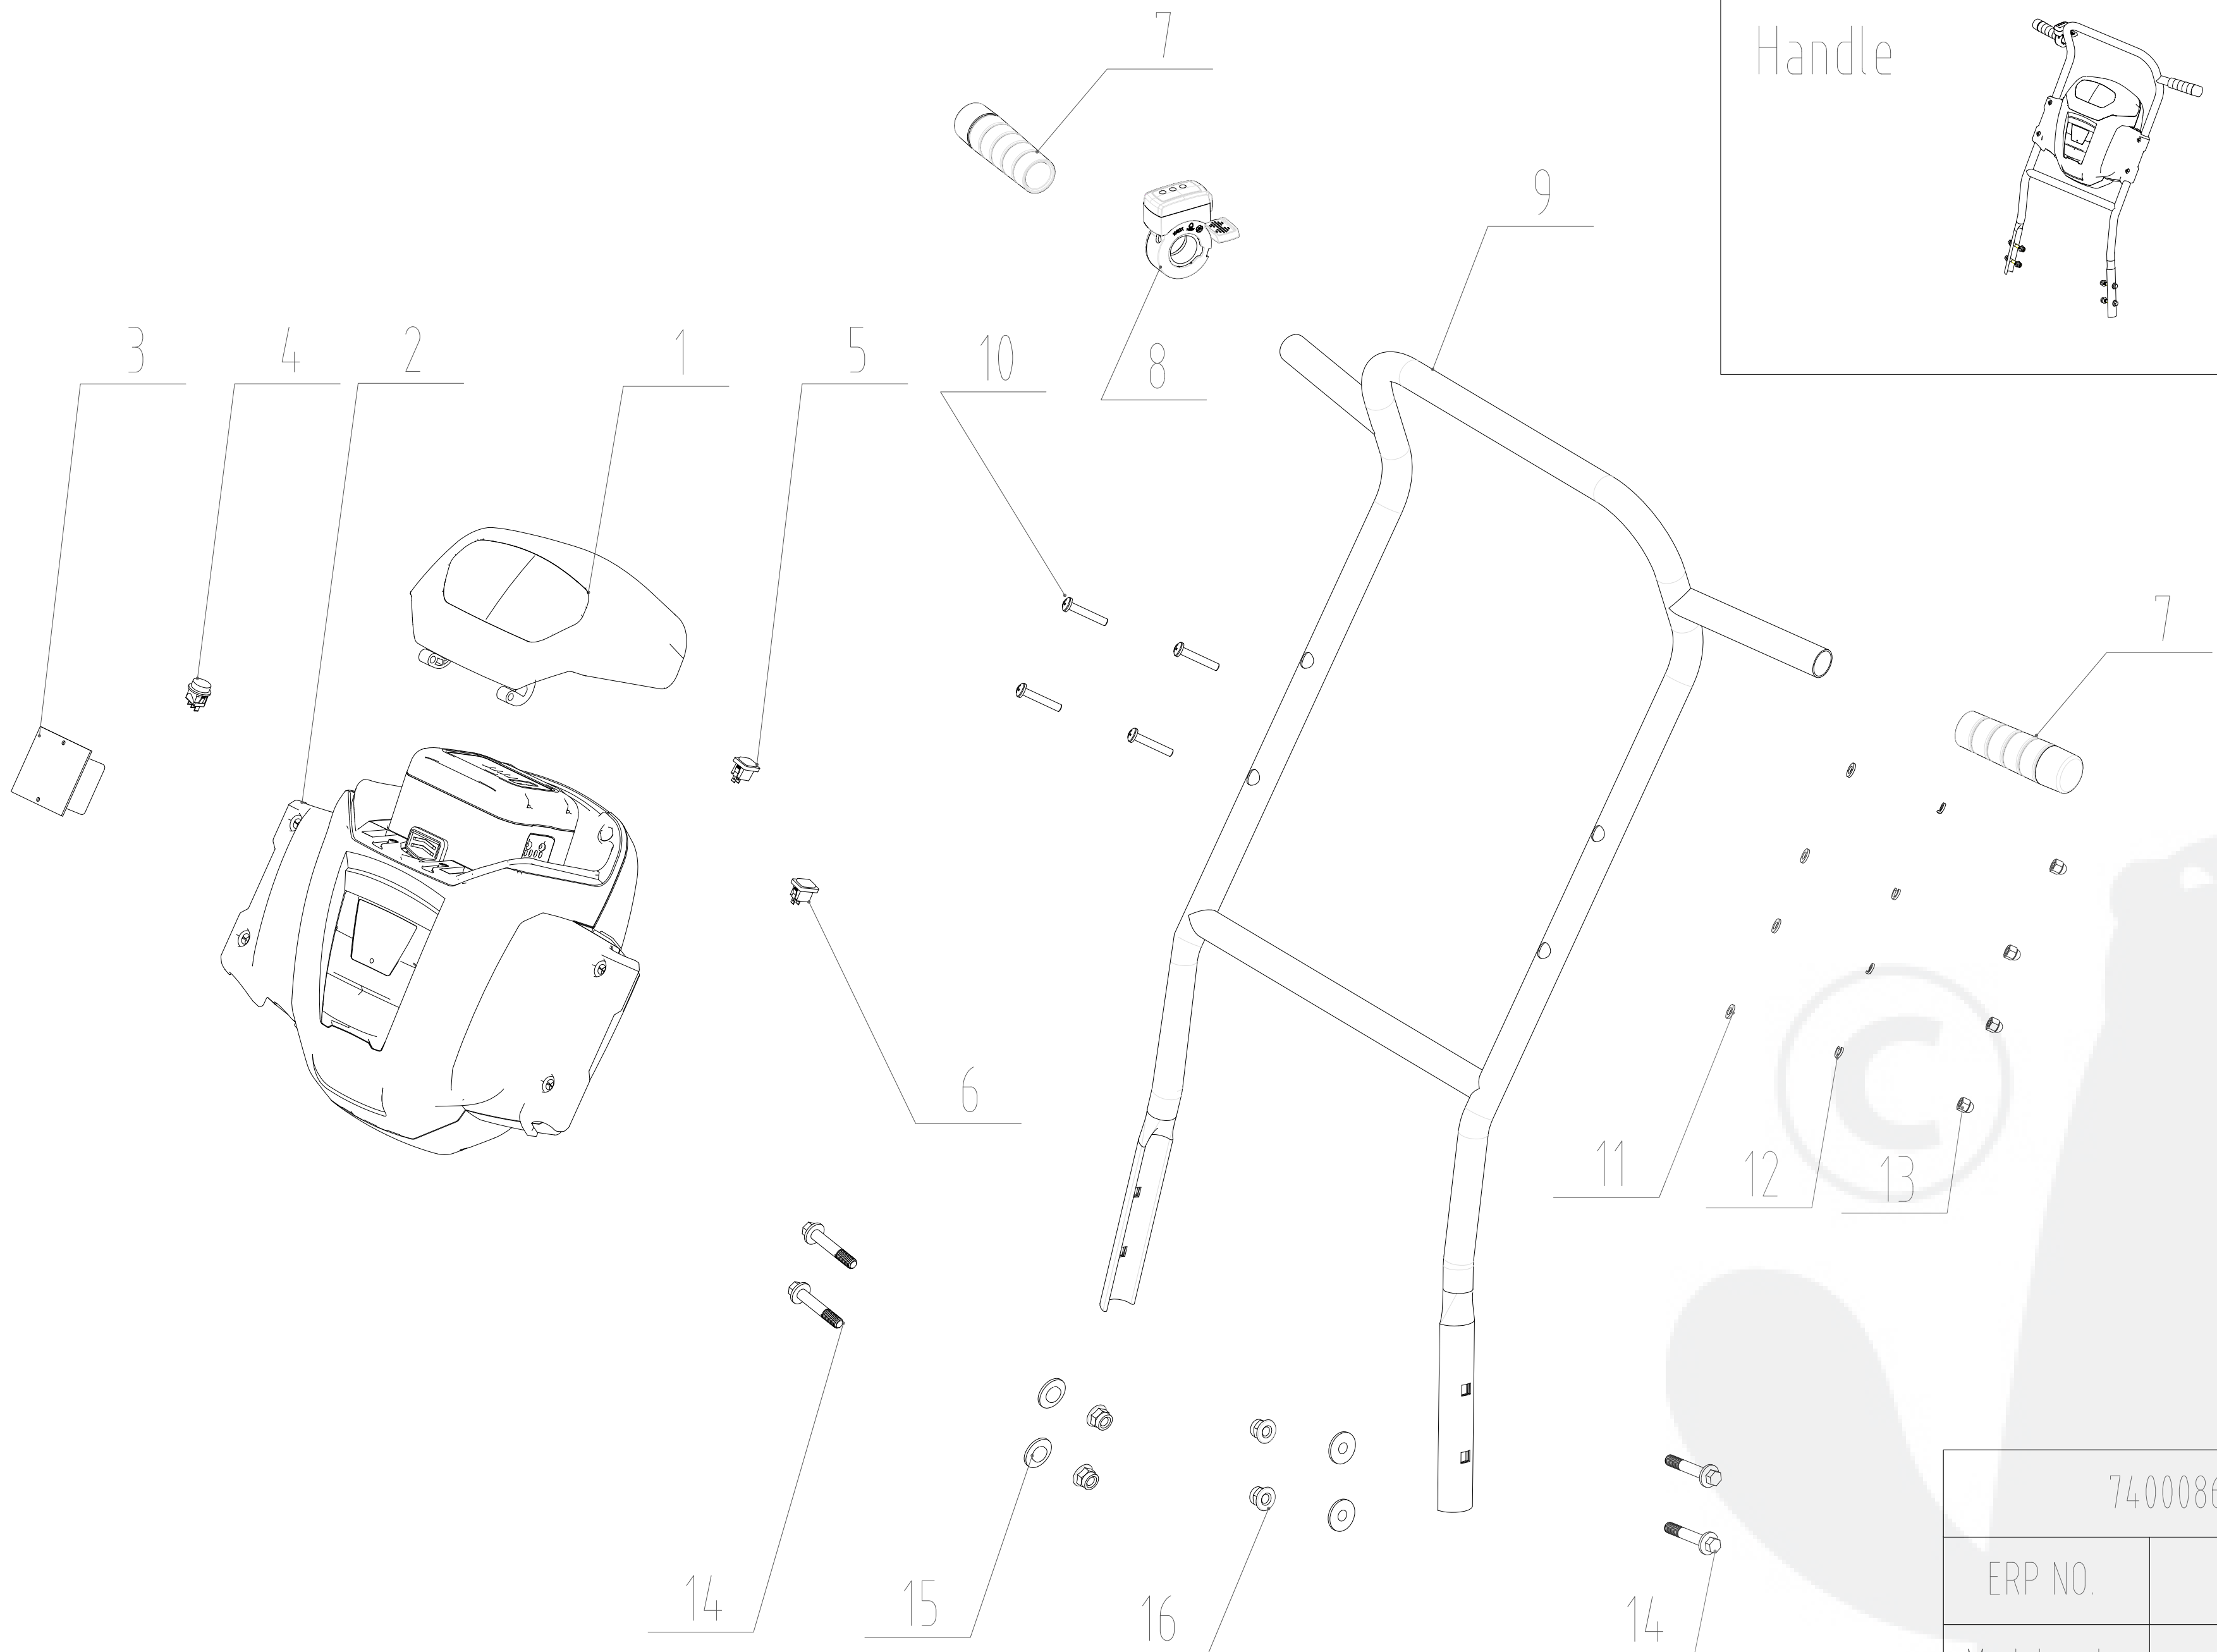

7400086	
ERP NO.	7400086
Model code	82UC

Handle

7400086	
ERP NO.	7400086
Model code	82UC

GLOBE-SERVICE KITS BOM

Product Type: 40V 300W Cart

7400086

Item #	Page	ERP	English Description	Qty
1	2	RA311142385	Battery cover module	1
2	2	RA34101696AC	Panel assembly	1
3	2	RA36201696B	pcb plate	1
4	2	RA31121696	ON-OFF SWITCH	1
5	2	RA31119696	FORWARD-REVERSE SWITCH	1
6	2	RA31120696	HI/LO SWITCH	1
7	2	RA34206688	handle grips	1
8	2	RA31905696	Speed control knob	1
9	2	RA339013153	Upper handle	1
10		RA32201688AB	cross recess pan head screw (10pcs)	1
11	2	RA32222688AB	plain washer (10pcs)	1
12	2	RA32208688AB	spring washer (10pcs)	1
13	2	RA32206688AB	HEX DOMED CAP NUT (10pcs)	1
14	2	RA3220961523	Hexagon flange bolts (10pcs)	1
15	2	RA3220711523	plain washer (10pcs)	1
16	2	RA3220391523	Non-metal insert hexagonal lock nut (10pcs)	1
17	3	RA32202688AB	With knurled t-nut (10pcs)	1
18	3	RA34102690AG	Car hopper components	1

Bucket

7400086	
ERP NO.	7400086
Model code	82UC

Item #	Page	ERP	English Description	Qty
19	3	RA32220688AB	Hexagon flange bolts (10pcs)	1
20	3	RA339023153	Bucket fixed frame welding assembly	1
21	3	RA31912690	Brake Levers	1
22	3	RA31912688	digging line	1
23	3	RA32212688AB	hexagon nut with flange (10pcs)	1
24	3	RA32211688AB	cross recess pan head screw (10pcs)	1

Driving component

7400086	
ERP NO.	7400086
Model code	82UC

Item #	Page	ERP	English Description	Qty
--------	------	-----	---------------------	-----

36	5	RA32219688AB	All - metal hexagon face lock nut	1
37	5	RA31901696	inflatable wheel	1
38	5	RA319023153	Motor gear box assembly	1
39	5	RA322053153	bolt	1
40	5	RA3220381523	Non-metal insert hexagonal lock nut	1
41	5	RA32215688	socket head cap screw	1
42	5	RA32216688	spring washer	1