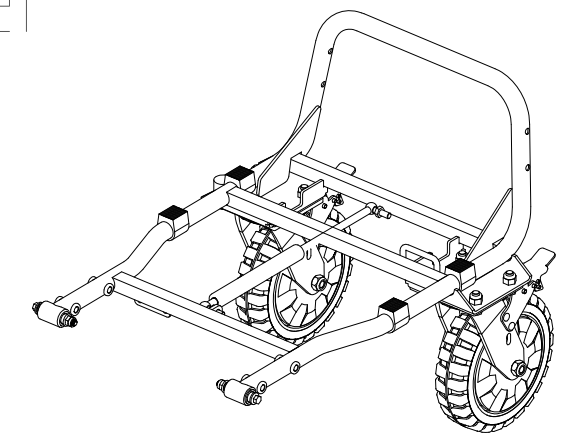

7400086	
ERP NO.	7400086
Model code	82UC

Handle

7400086	
ERP NO.	7400086
Model code	82UC

GLOBE-SERVICE KITS BOM

Product Type: 40V 300W Cart

7400086

Item #	Page	ERP	English Description	Qty
1	2	RA311142385	Battery cover module	1
2	2	RA34101696AC	Panel assembly	1
3	2	RA36201696B	pcb plate	1
4	2	RA31121696	ON-OFF SWITCH	1
5	2	RA31119696	FORWARD-REVERSE SWITCH	1
6	2	RA31120696	HI/LO SWITCH	1
7	2	RA34206688	handle grips	1
8	2	RA31905696	Speed control knob	1
9	2	RA339013153	Upper handle	1
10		RA32201688AB	cross recess pan head screw (10pcs)	1
11	2	RA32222688AB	plain washer (10pcs)	1
12	2	RA32208688AB	spring washer (10pcs)	1
13	2	RA32206688AB	HEX DOMED CAP NUT (10pcs)	1
14	2	RA3220961523	Hexagon flange bolts (10pcs)	1
15	2	RA3220711523	plain washer (10pcs)	1
16	2	RA3220391523	Non-metal insert hexagonal lock nut (10pcs)	1
17	3	RA32202688AB	With knurled t-nut (10pcs)	1
18	3	RA34102690AG	Car hopper components	1

Bucket

7400086	
ERP NO.	7400086
Model code	82UC

Item #	Page	ERP	English Description	Qty
19	3	RA32220688AB	Hexagon flange bolts (10pcs)	1
20	3	RA339023153	Bucket fixed frame welding assembly	1
21	3	RA31912690	Brake Levers	1
22	3	RA31912688	digging line	1
23	3	RA32212688AB	hexagon nut with flange (10pcs)	1
24	3	RA32211688AB	cross recess pan head screw (10pcs)	1

Lower framer

7400086	
ERP NO.	7400086
Model code	82UC

Item #	Page	ERP	English Description	Qty
--------	------	-----	---------------------	-----

25	4	RA31910688	Gas cap assembly	1
26	4	RA32214688AB	Non-metal insert hexagonal lock nut	1
27	4	RA339033153	Lower frame welding assembly	1
28	4	RA34202688	shock pad	1
29	4	RA341083153	Nylon liner assembly	1
30	4	RA32204688AB	Hexagon flange bolts (10pcs)	1
31	4	RA32213688AB	Hexagon flange bolts (10pcs)	1
32	4	RA3220051522	Non-metal insert hexagonal lock nut (10pcs)	1
33	4	RA32218688AB	Non-metal insert hexagonal lock nut (10pcs)	1
34	4	RA319043153	universal wheel	1
35	4	RA32217696	Hexagon flange bolts (10pcs)	1