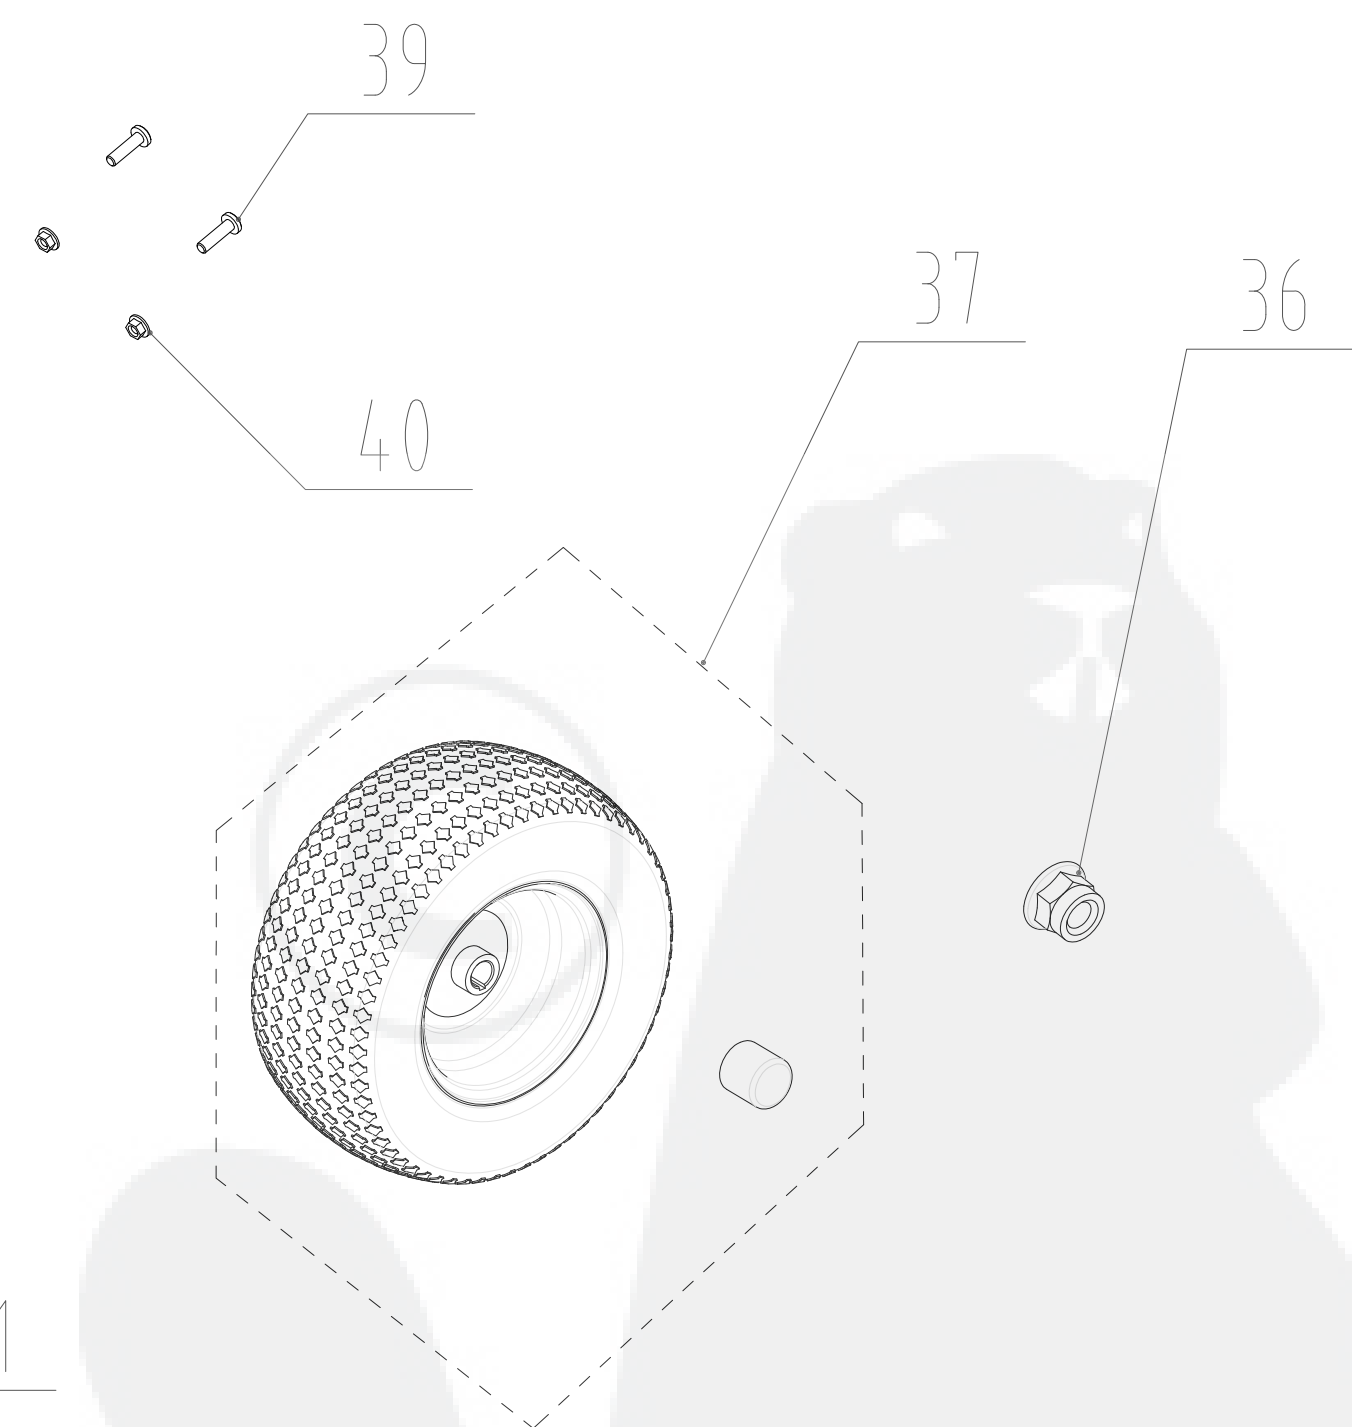

Lower framer

7400086	
ERP NO.	7400086
Model code	82UC

Item #	Page	ERP	English Description	Qty
--------	------	-----	---------------------	-----

25	4	RA31910688	Gas cap assembly	1
26	4	RA32214688AB	Non-metal insert hexagonal lock nut	1
27	4	RA339033153	Lower frame welding assembly	1
28	4	RA34202688	shock pad	1
29	4	RA341083153	Nylon liner assembly	1
30	4	RA32204688AB	Hexagon flange bolts (10pcs)	1
31	4	RA32213688AB	Hexagon flange bolts (10pcs)	1
32	4	RA3220051522	Non-metal insert hexagonal lock nut (10pcs)	1
33	4	RA32218688AB	Non-metal insert hexagonal lock nut (10pcs)	1
34	4	RA319043153	universal wheel	1
35	4	RA32217696	Hexagon flange bolts (10pcs)	1

Driving component

7400086	
ERP NO.	7400086
Model code	82UC

Item #	Page	ERP	English Description	Qty
--------	------	-----	---------------------	-----

36	5	RA32219688AB	All - metal hexagon face lock nut	1
37	5	RA31901696	inflatable wheel	1
38	5	RA319023153	Motor gear box assembly	1
39	5	RA322053153	bolt	1
40	5	RA3220381523	Non-metal insert hexagonal lock nut	1
41	5	RA32215688	socket head cap screw	1
42	5	RA32216688	spring washer	1