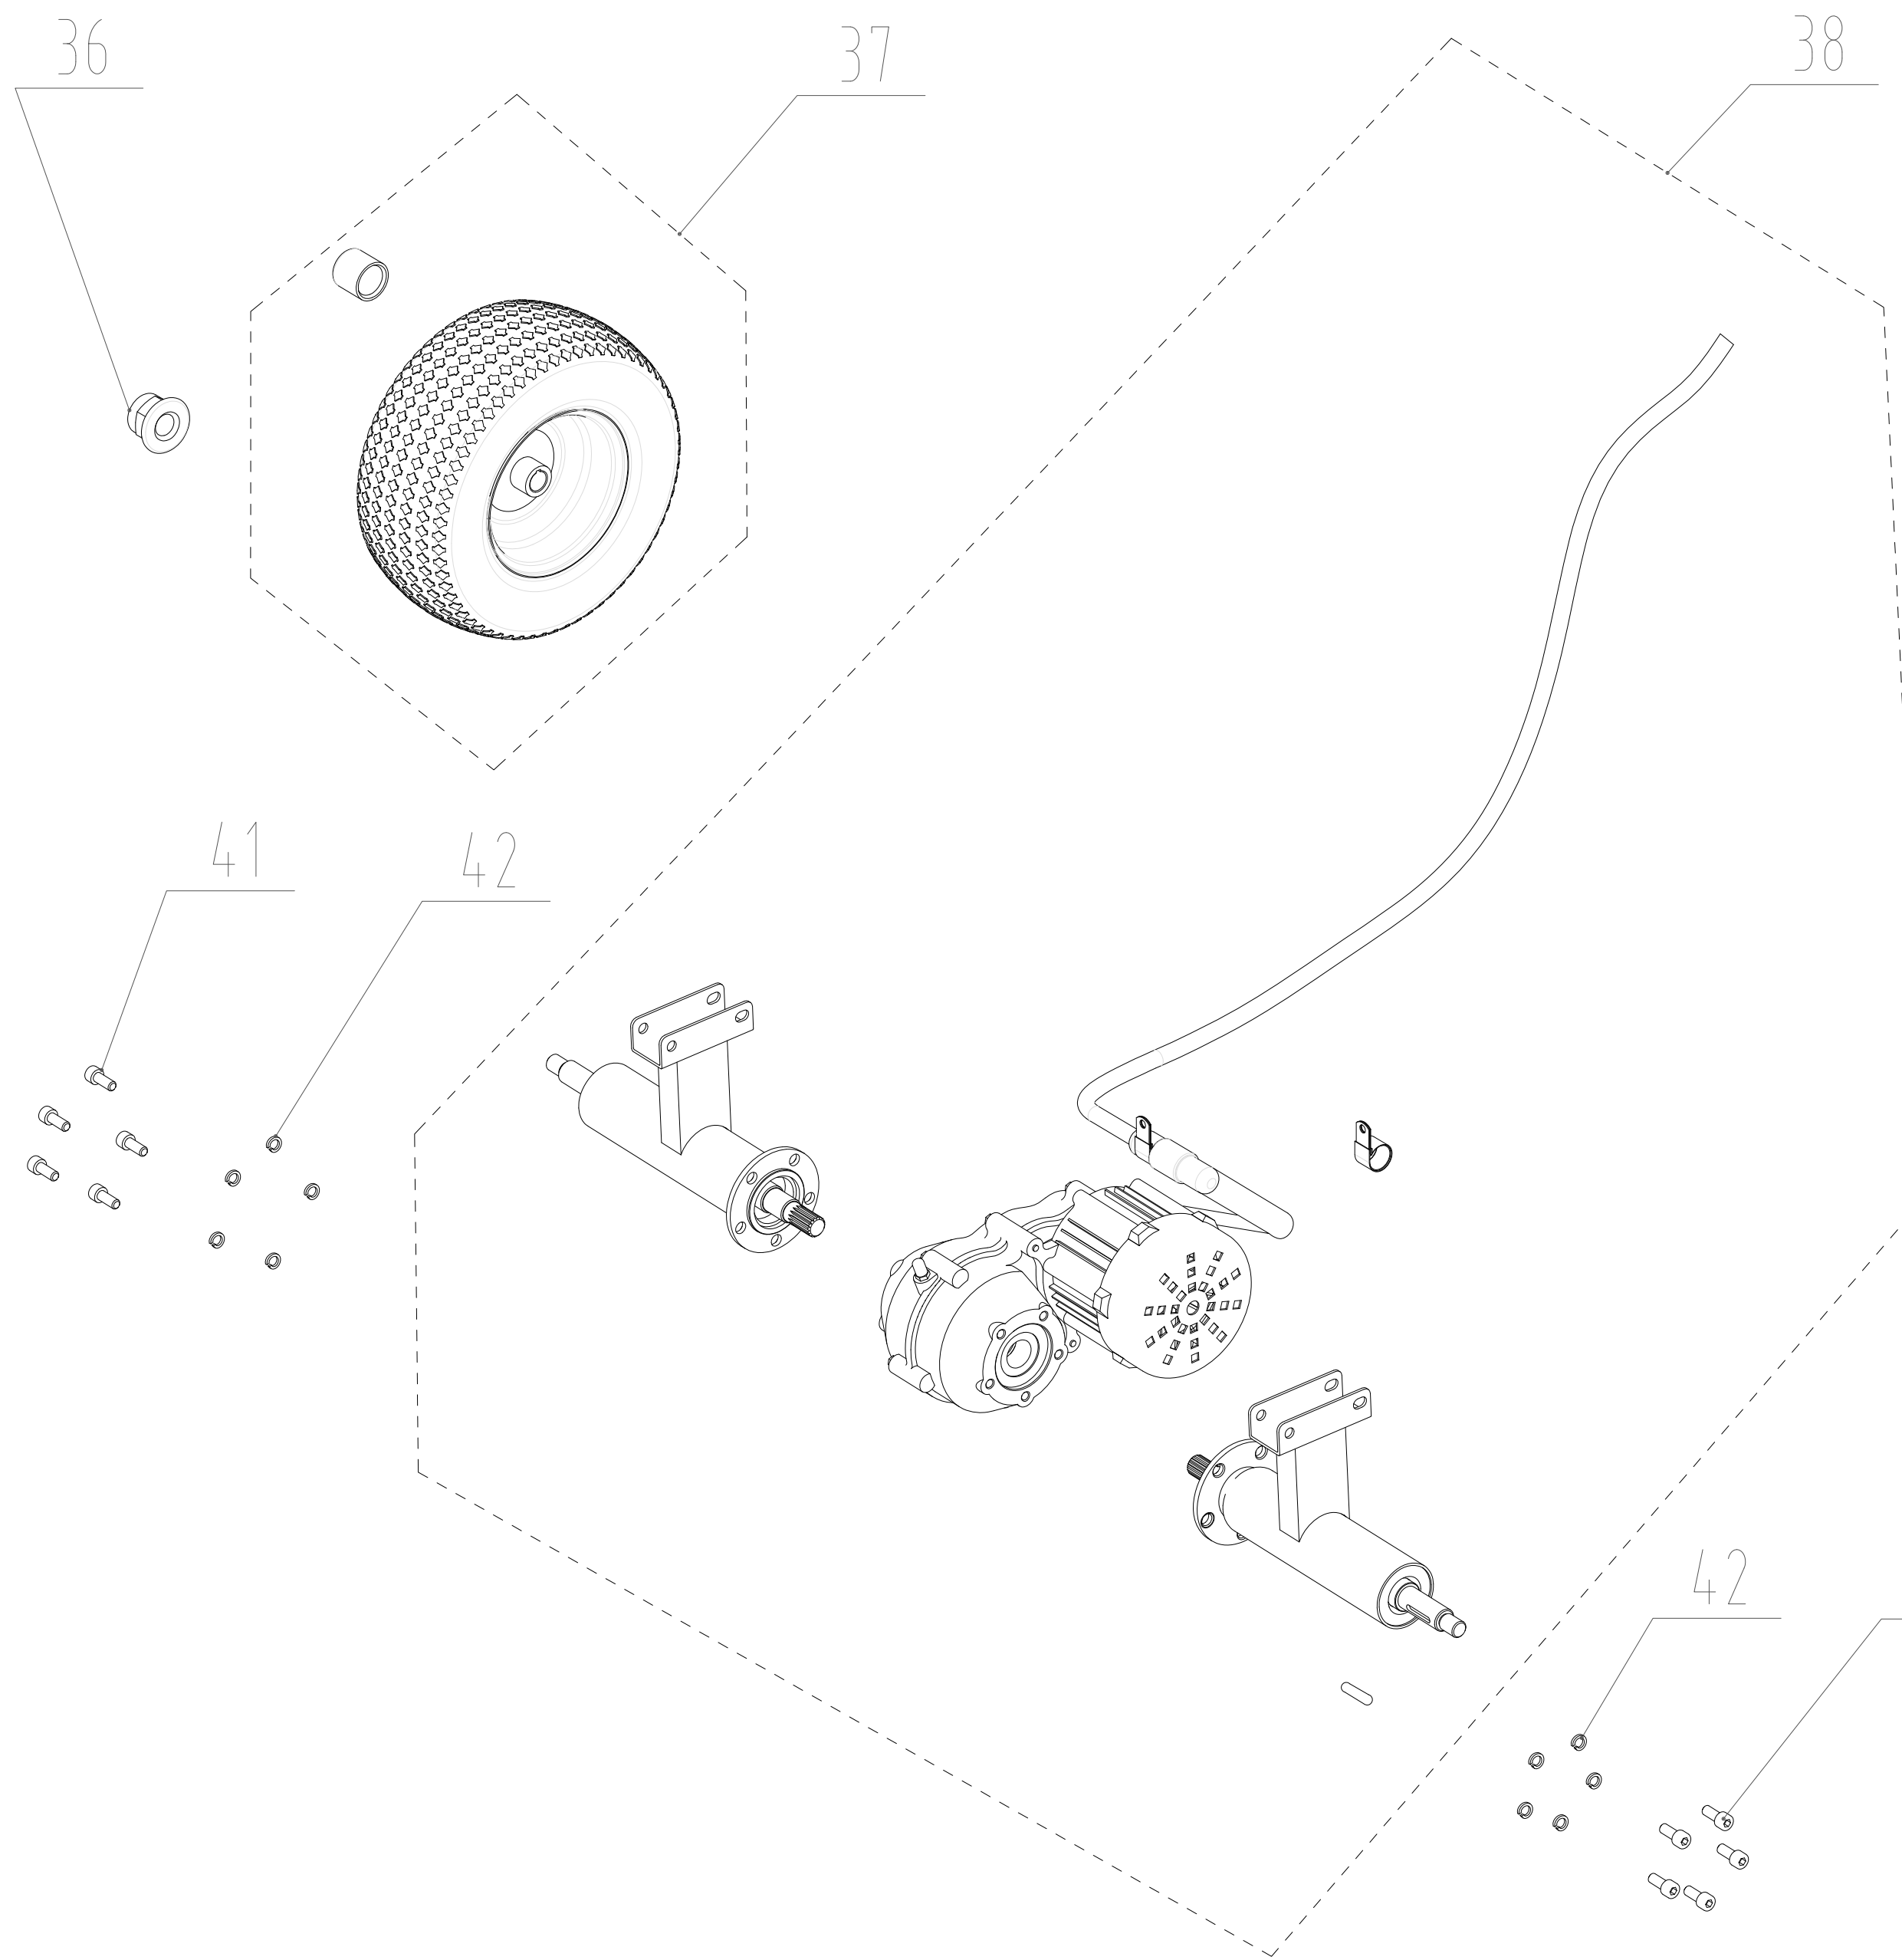

Lower framer

7400086	
ERP NO.	7400086
Model code	82UC

Item #	Page	ERP	English Description	Qty
--------	------	-----	---------------------	-----

25	4	RA31910688	Gas cap assembly	1
26	4	RA32214688AB	Non-metal insert hexagonal lock nut	1
27	4	RA339033153	Lower frame welding assembly	1
28	4	RA34202688	shock pad	1
29	4	RA341083153	Nylon liner assembly	1
30	4	RA32204688AB	Hexagon flange bolts (10pcs)	1
31	4	RA32213688AB	Hexagon flange bolts (10pcs)	1
32	4	RA3220051522	Non-metal insert hexagonal lock nut (10pcs)	1
33	4	RA32218688AB	Non-metal insert hexagonal lock nut (10pcs)	1
34	4	RA319043153	universal wheel	1
35	4	RA32217696	Hexagon flange bolts (10pcs)	1

Driving component

7400086	
ERP NO.	7400086
Model code	82UC

Item #	Page	ERP	English Description	Qty
--------	------	-----	---------------------	-----

36	5	RA32219688AB	All - metal hexagon face lock nut	1
37	5	RA31901696	inflatable wheel	1
38	5	RA319023153	Motor gear box assembly	1
39	5	RA322053153	bolt	1
40	5	RA3220381523	Non-metal insert hexagonal lock nut	1
41	5	RA32215688	socket head cap screw	1
42	5	RA32216688	spring washer	1