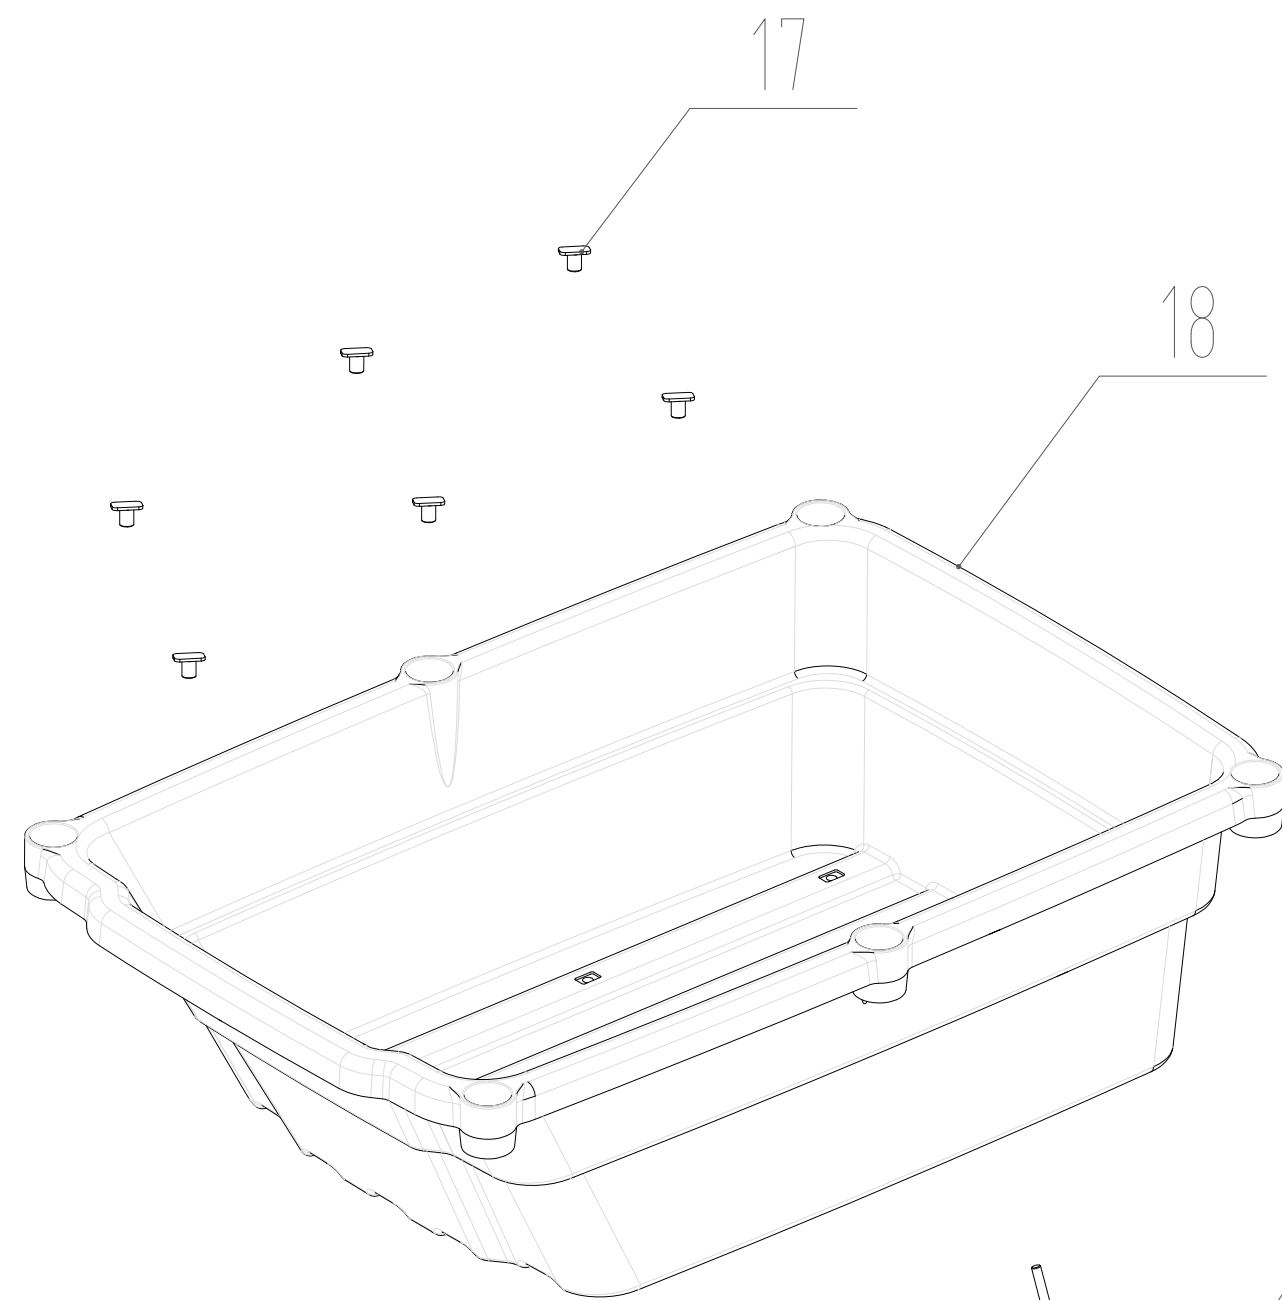

7400086	
ERP NO.	7400086
Model code	82UC

Handle

7400086	
ERP NO.	7400086
Model code	82UC

GLOBE-SERVICE KITS BOM

Product Type: 40V 300W Cart

7400086

Item #	Page	ERP	English Description	Qty
1	2	RA311142385	Battery cover module	1
2	2	RA34101696AC	Panel assembly	1
3	2	RA36201696B	pcb plate	1
4	2	RA31121696	ON-OFF SWITCH	1
5	2	RA31119696	FORWARD-REVERSE SWITCH	1
6	2	RA31120696	HI/LO SWITCH	1
7	2	RA34206688	handle grips	1
8	2	RA31905696	Speed control knob	1
9	2	RA339013153	Upper handle	1
10		RA32201688AB	cross recess pan head screw (10pcs)	1
11	2	RA32222688AB	plain washer (10pcs)	1
12	2	RA32208688AB	spring washer (10pcs)	1
13	2	RA32206688AB	HEX DOMED CAP NUT (10pcs)	1
14	2	RA3220961523	Hexagon flange bolts (10pcs)	1
15	2	RA3220711523	plain washer (10pcs)	1
16	2	RA3220391523	Non-metal insert hexagonal lock nut (10pcs)	1
17	3	RA32202688AB	With knurled t-nut (10pcs)	1
18	3	RA34102690AG	Car hopper components	1

Bucket

7400086	
ERP NO.	7400086
Model code	82UC

Item #	Page	ERP	English Description	Qty
19	3	RA32220688AB	Hexagon flange bolts (10pcs)	1
20	3	RA339023153	Bucket fixed frame welding assembly	1
21	3	RA31912690	Brake Levers	1
22	3	RA31912688	digging line	1
23	3	RA32212688AB	hexagon nut with flange (10pcs)	1
24	3	RA32211688AB	cross recess pan head screw (10pcs)	1

Driving component

7400086	
ERP NO.	7400086
Model code	82UC

Item #	Page	ERP	English Description	Qty
--------	------	-----	---------------------	-----

36	5	RA32219688AB	All - metal hexagon face lock nut	1
37	5	RA31901696	inflatable wheel	1
38	5	RA319023153	Motor gear box assembly	1
39	5	RA322053153	bolt	1
40	5	RA3220381523	Non-metal insert hexagonal lock nut	1
41	5	RA32215688	socket head cap screw	1
42	5	RA32216688	spring washer	1