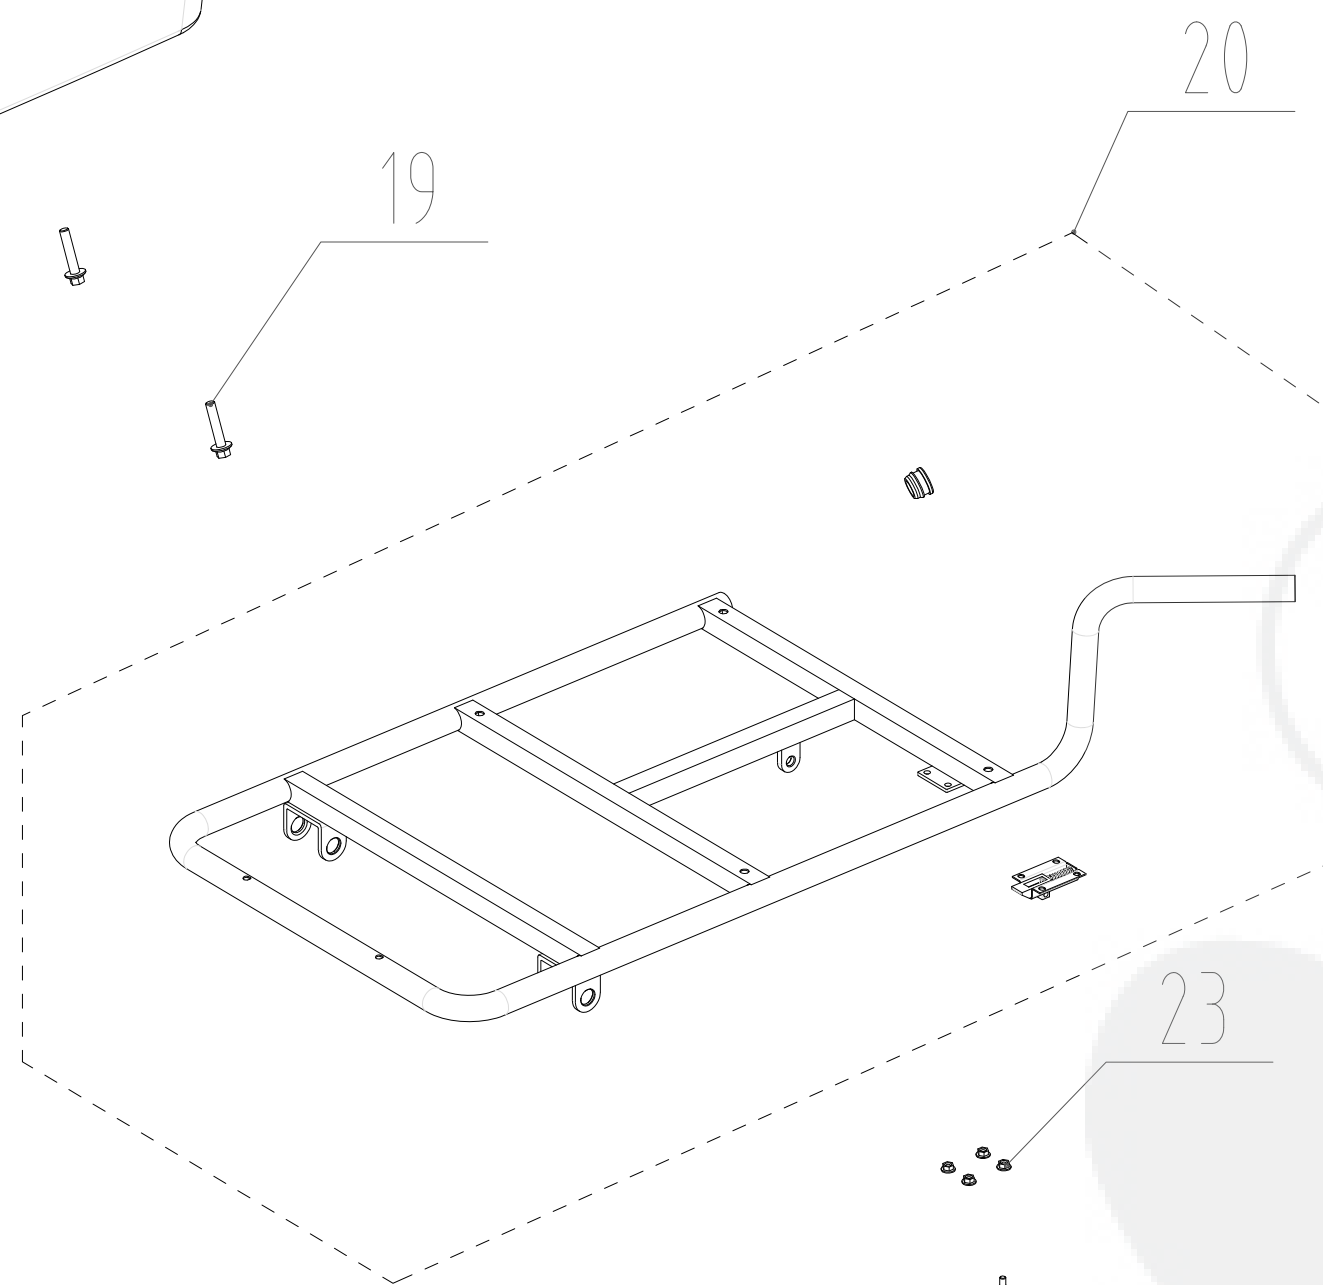

7400086	
ERP NO.	7400086
Model code	82UC

Handle

7400086	
ERP NO.	7400086
Model code	82UC

GLOBE-SERVICE KITS BOM

Product Type: 40V 300W Cart

7400086

Item #	Page	ERP	English Description	Qty
1	2	RA311142385	Battery cover module	1
2	2	RA34101696AC	Panel assembly	1
3	2	RA36201696B	pcb plate	1
4	2	RA31121696	ON-OFF SWITCH	1
5	2	RA31119696	FORWARD-REVERSE SWITCH	1
6	2	RA31120696	HI/LO SWITCH	1
7	2	RA34206688	handle grips	1
8	2	RA31905696	Speed control knob	1
9	2	RA339013153	Upper handle	1
10		RA32201688AB	cross recess pan head screw (10pcs)	1
11	2	RA32222688AB	plain washer (10pcs)	1
12	2	RA32208688AB	spring washer (10pcs)	1
13	2	RA32206688AB	HEX DOMED CAP NUT (10pcs)	1
14	2	RA3220961523	Hexagon flange bolts (10pcs)	1
15	2	RA3220711523	plain washer (10pcs)	1
16	2	RA3220391523	Non-metal insert hexagonal lock nut (10pcs)	1
17	3	RA32202688AB	With knurled t-nut (10pcs)	1
18	3	RA34102690AG	Car hopper components	1

Bucket

7400086	
ERP NO.	7400086
Model code	82UC

Item #	Page	ERP	English Description	Qty
19	3	RA32220688AB	Hexagon flange bolts (10pcs)	1
20	3	RA339023153	Bucket fixed frame welding assembly	1
21	3	RA31912690	Brake Levers	1
22	3	RA31912688	digging line	1
23	3	RA32212688AB	hexagon nut with flange (10pcs)	1
24	3	RA32211688AB	cross recess pan head screw (10pcs)	1

Driving component

7400086	
ERP NO.	7400086
Model code	82UC

Item #	Page	ERP	English Description	Qty
--------	------	-----	---------------------	-----

36	5	RA32219688AB	All - metal hexagon face lock nut	1
37	5	RA31901696	inflatable wheel	1
38	5	RA319023153	Motor gear box assembly	1
39	5	RA322053153	bolt	1
40	5	RA3220381523	Non-metal insert hexagonal lock nut	1
41	5	RA32215688	socket head cap screw	1
42	5	RA32216688	spring washer	1