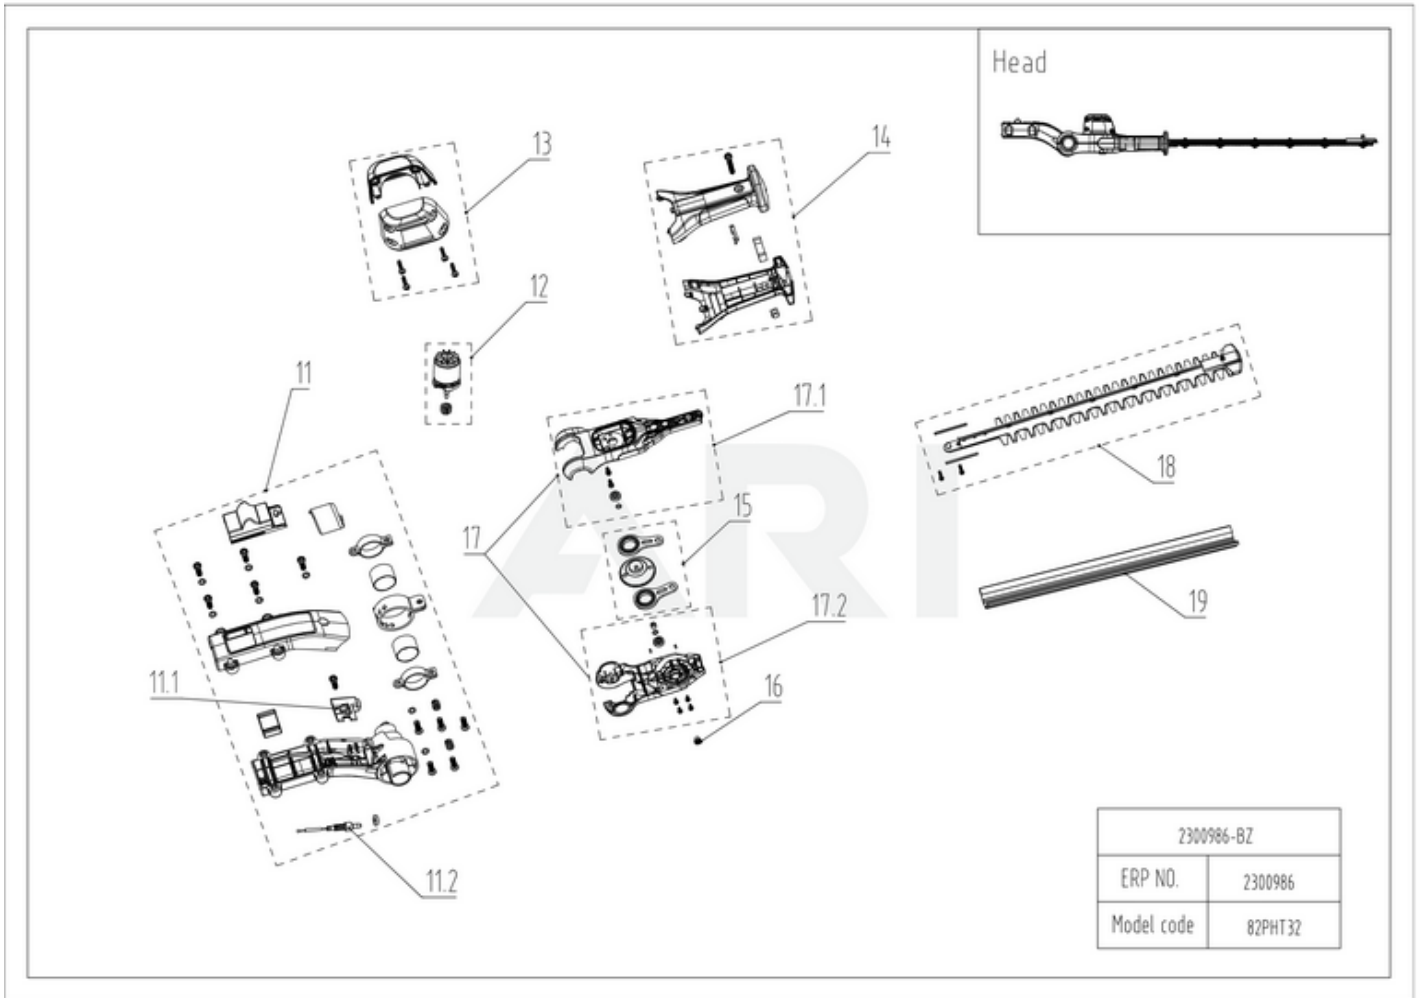

Ref #	Part #	Description	Qty	Context	Note
1	R0102182-00	Handle assembly	1	Set	
2	R0102071-00	Release button assembly	1	Set	
3	R0102072-00	Battery chamber assembly	1	Set	
4	R0102178-00	Rear Housing Assembly	1	Set	
5	R0102183-00	Rear handle bracket assembly	1	Set	
6	R0102136-00	PCB assembly	1	Set	

82V Pole Hedge Trimmer Telescopic 82PHT32 2300986 6952909076256 - 03 Rod

Rendered by ARI Network Services, Inc.

Ref #	Part #	Description	Qty	Context Note
7	R0102184-00	Spring Wires	1	Set
8	R0102150-00	Tube assembly	1	Set
9	RA311062461	Straps buckle assembly	1	Set
10	RA349013033	Harness assembly	1	Set

82V Pole Hedge Trimmer Telescopic 82PHT32 2300986 6952909076256 - 04 Head

Rendered by ARI Network Services, Inc.

Ref #	Part #	Description	Qty	Context	Note
11	R0102139-00	Pivot Head Assembly	1	Set	
11.1	R0100379-00	Cable card button	1	Set	
11.2	R0100380-00	Cable assembly	1	Set	
12	R0102140-00	Motor assembly	1	Set	
13	R0102141-00	Motor cover assembly	1	Set	
14	R0102142-00	Rotary handle assembly	1	Set	
15	R0102143-00	Gear Assembly	1	Set	
16	R0102144-00	Waterproof Plug	1	Set	
17	R0102145-00	Gearbox & Gearbox Cover Assembly	1	Set	
17.1	R0102146-00	Gearbox Assembly	1	Set	
17.2	R0102147-00	Gearbox Cover Assembly	1	Set	
18	R0203602-00	Blade assembly	1	Set	
19	R0102176-00	Blade Sleeve	1	Set	