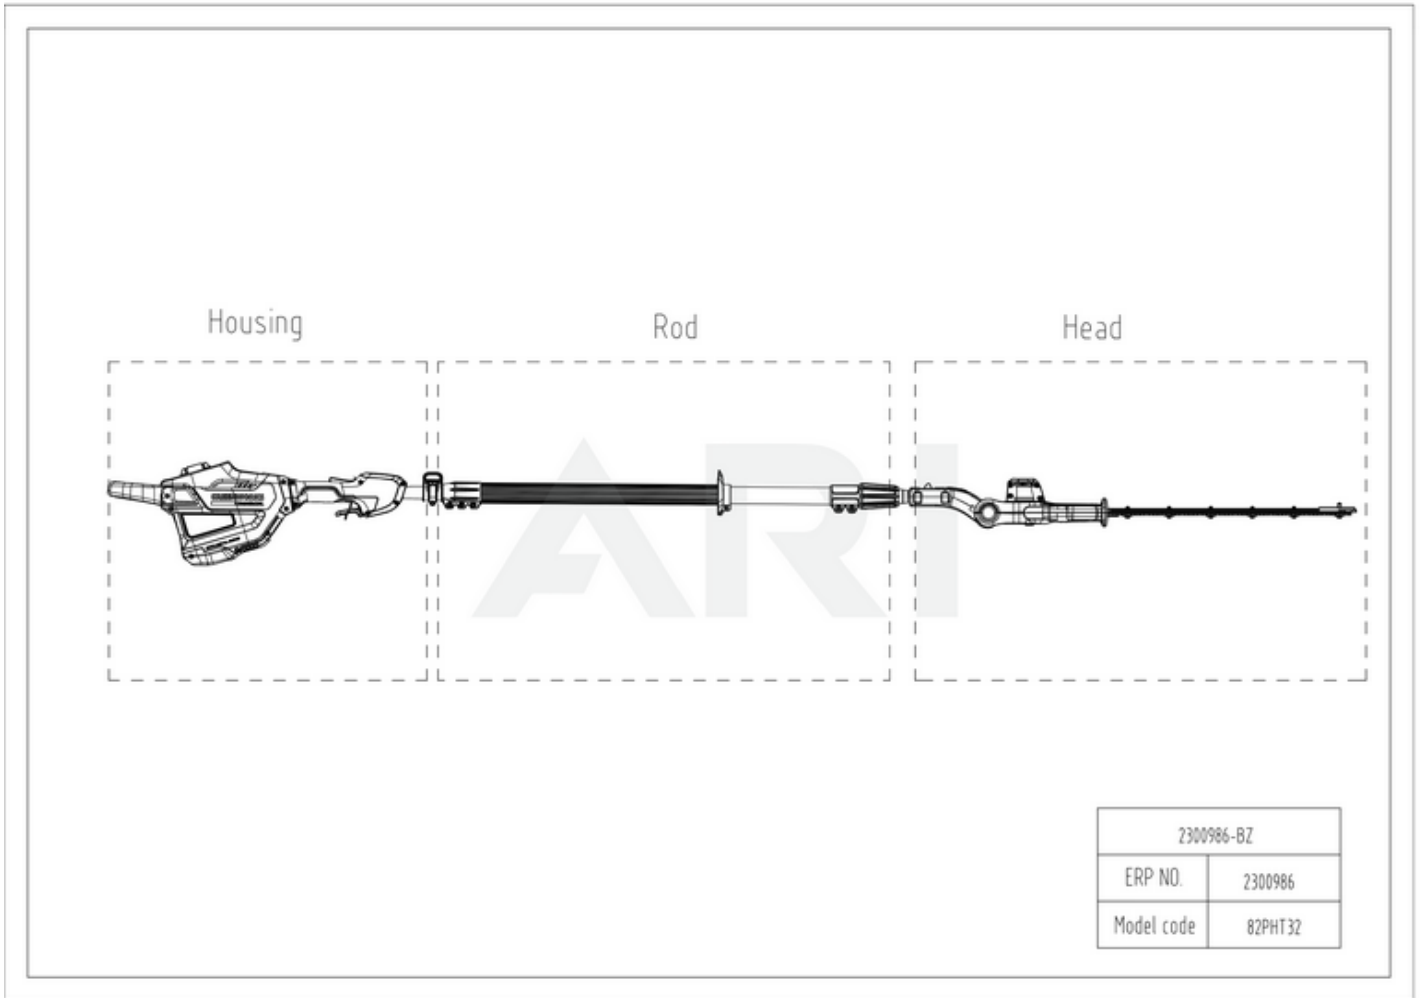

82V Pole Hedge Trimmer Telescopic 82PHT32 2300986 6952909076256 - 01 Overview

Rendered by ARI Network Services, Inc.

82V Pole Hedge Trimmer Telescopic 82PHT32 2300986 6952909076256 - 02 Handle Housing

Rendered by ARI Network Services, Inc.

Ref #	Part #	Description	Qty	Context	Note
1	R0102182-00	Handle assembly	1	Set	
2	R0102071-00	Release button assembly	1	Set	
3	R0102072-00	Battery chamber assembly	1	Set	
4	R0102178-00	Rear Housing Assembly	1	Set	
5	R0102183-00	Rear handle bracket assembly	1	Set	
6	R0102136-00	PCB assembly	1	Set	

82V Pole Hedge Trimmer Telescopic 82PHT32 2300986 6952909076256 - 03 Rod

Rendered by ARI Network Services, Inc.

Ref #	Part #	Description	Qty	Context Note
7	R0102184-00	Spring Wires	1	Set
8	R0102150-00	Tube assembly	1	Set
9	RA311062461	Straps buckle assembly	1	Set
10	RA349013033	Harness assembly	1	Set