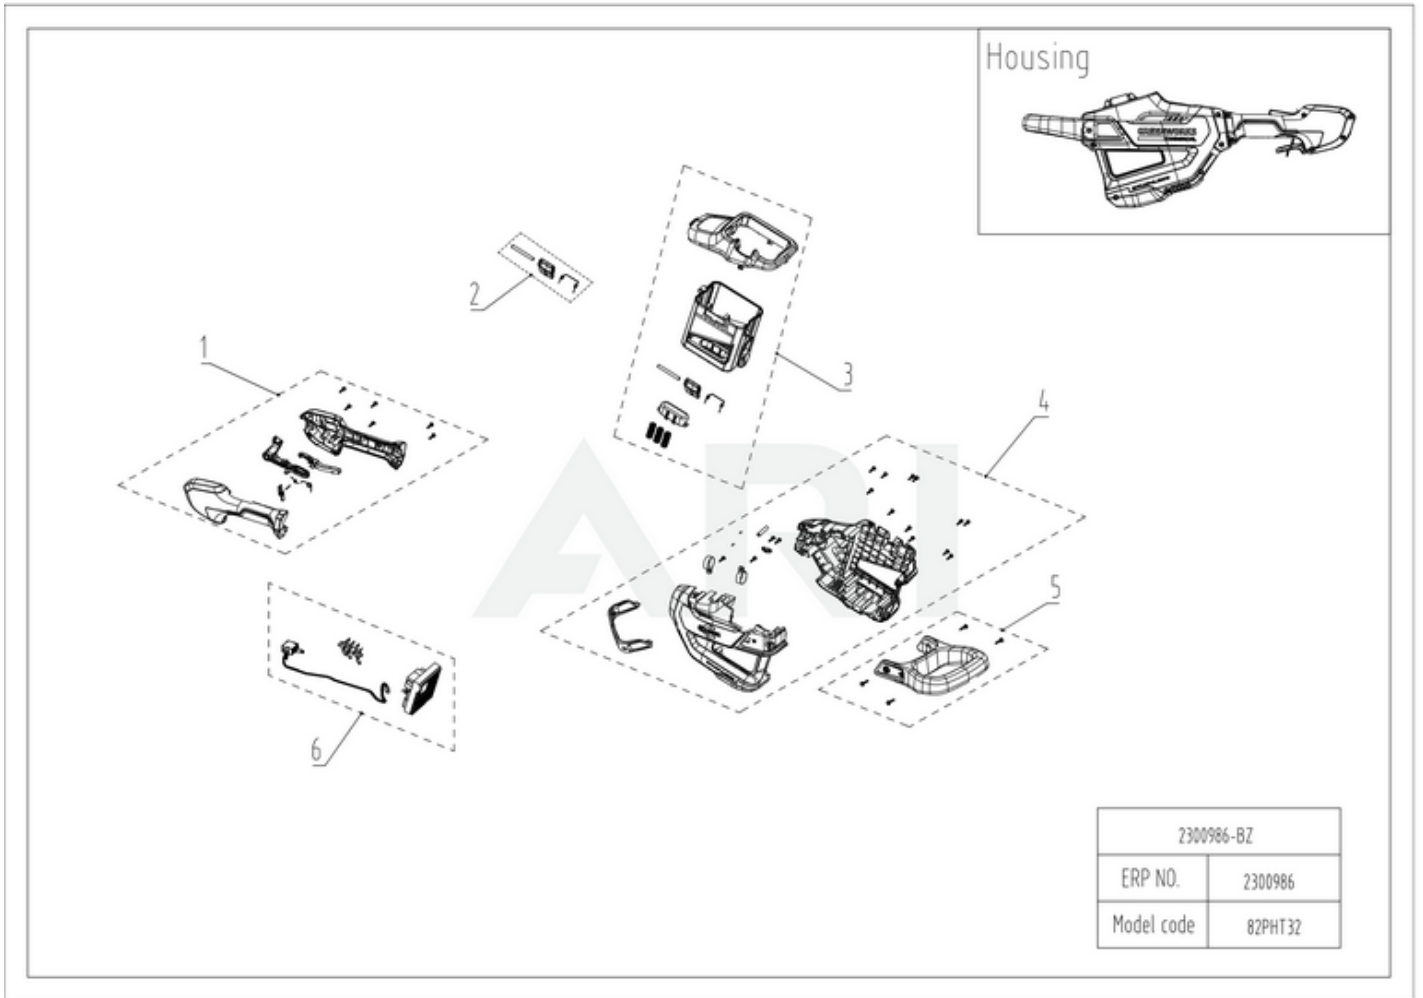

82V Pole Hedge Trimmer Telescopic 82PHT32 2300986 6952909076256 - 01 Overview

Rendered by ARI Network Services, Inc.

82V Pole Hedge Trimmer Telescopic 82PHT32 2300986 6952909076256 - 02 Handle Housing

Rendered by ARI Network Services, Inc.

Ref #	Part #	Description	Qty	Context	Note
1	R0102182-00	Handle assembly	1	Set	
2	R0102071-00	Release button assembly	1	Set	
3	R0102072-00	Battery chamber assembly	1	Set	
4	R0102178-00	Rear Housing Assembly	1	Set	
5	R0102183-00	Rear handle bracket assembly	1	Set	
6	R0102136-00	PCB assembly	1	Set	