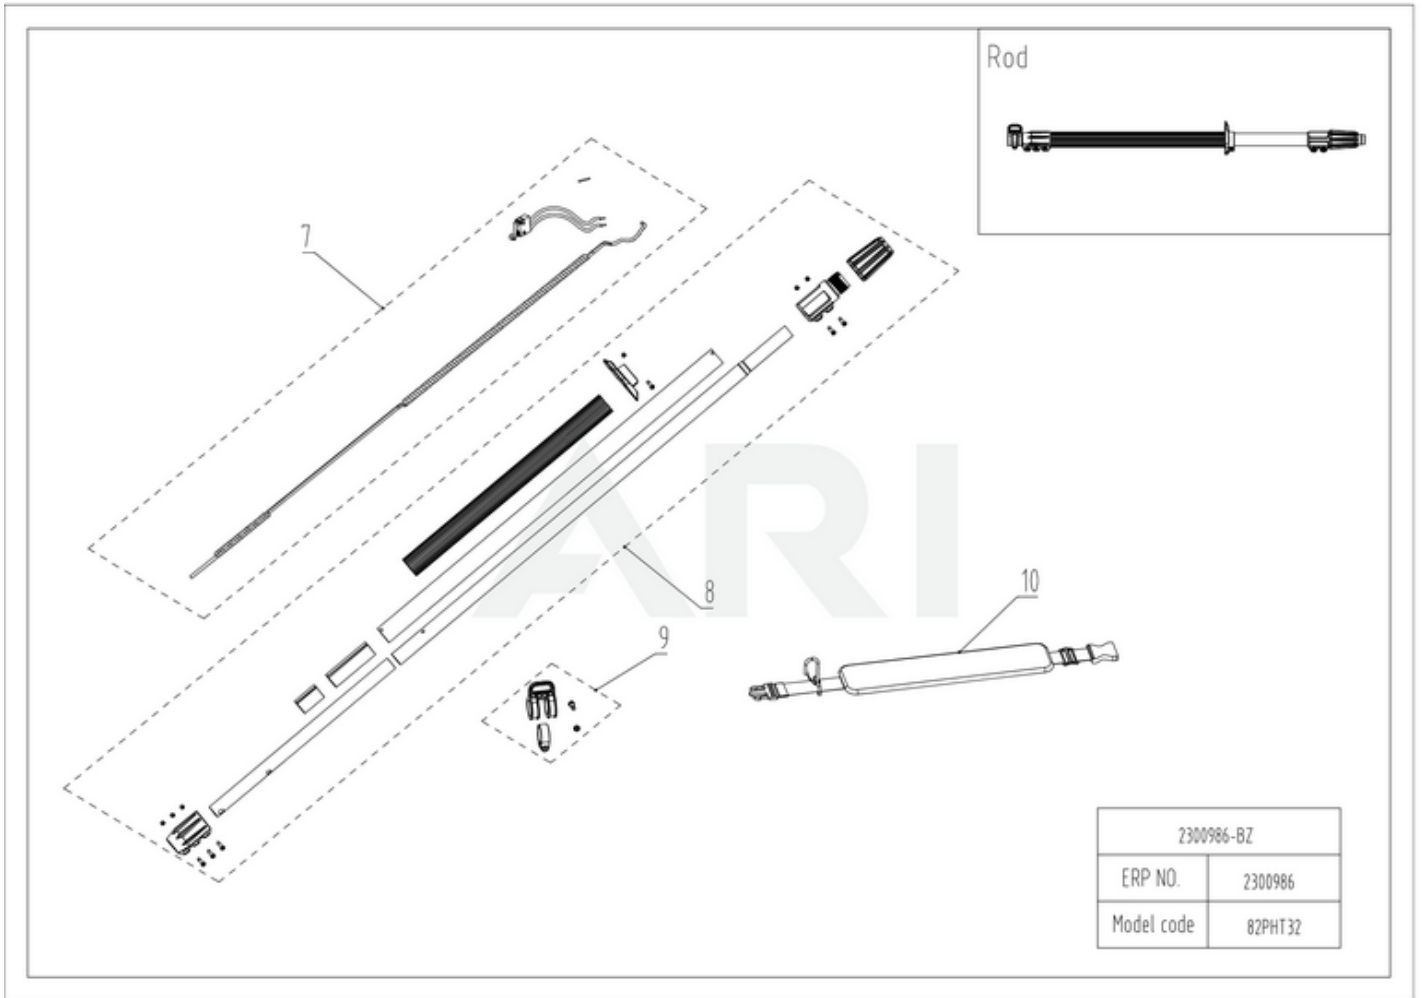

82V Pole Hedge Trimmer Telescopic 82PHT32 2300986 6952909076256 - 01 Overview

Rendered by ARI Network Services, Inc.

82V Pole Hedge Trimmer Telescopic 82PHT32 2300986 6952909076256 - 02 Handle Housing

Rendered by ARI Network Services, Inc.

Ref #	Part #	Description	Qty	Context	Note
1	R0102182-00	Handle assembly	1	Set	
2	R0102071-00	Release button assembly	1	Set	
3	R0102072-00	Battery chamber assembly	1	Set	
4	R0102178-00	Rear Housing Assembly	1	Set	
5	R0102183-00	Rear handle bracket assembly	1	Set	
6	R0102136-00	PCB assembly	1	Set	

82V Pole Hedge Trimmer Telescopic 82PHT32 2300986 6952909076256 - 03 Rod

Rendered by ARI Network Services, Inc.

Ref #	Part #	Description	Qty	Context Note
7	R0102184-00	Spring Wires	1	Set
8	R0102150-00	Tube assembly	1	Set
9	RA311062461	Straps buckle assembly	1	Set
10	RA349013033	Harness assembly	1	Set

82V Pole Hedge Trimmer Telescopic 82PHT32 2300986 6952909076256 - 04 Head

Rendered by ARI Network Services, Inc.

Ref #	Part #	Description	Qty	Context	Note
11	R0102139-00	Pivot Head Assembly	1	Set	
11.1	R0100379-00	Cable card button	1	Set	
11.2	R0100380-00	Cable assembly	1	Set	
12	R0102140-00	Motor assembly	1	Set	
13	R0102141-00	Motor cover assembly	1	Set	
14	R0102142-00	Rotary handle assembly	1	Set	
15	R0102143-00	Gear Assembly	1	Set	
16	R0102144-00	Waterproof Plug	1	Set	
17	R0102145-00	Gearbox & Gearbox Cover Assembly	1	Set	
17.1	R0102146-00	Gearbox Assembly	1	Set	
17.2	R0102147-00	Gearbox Cover Assembly	1	Set	
18	R0203602-00	Blade assembly	1	Set	
19	R0102176-00	Blade Sleeve	1	Set	