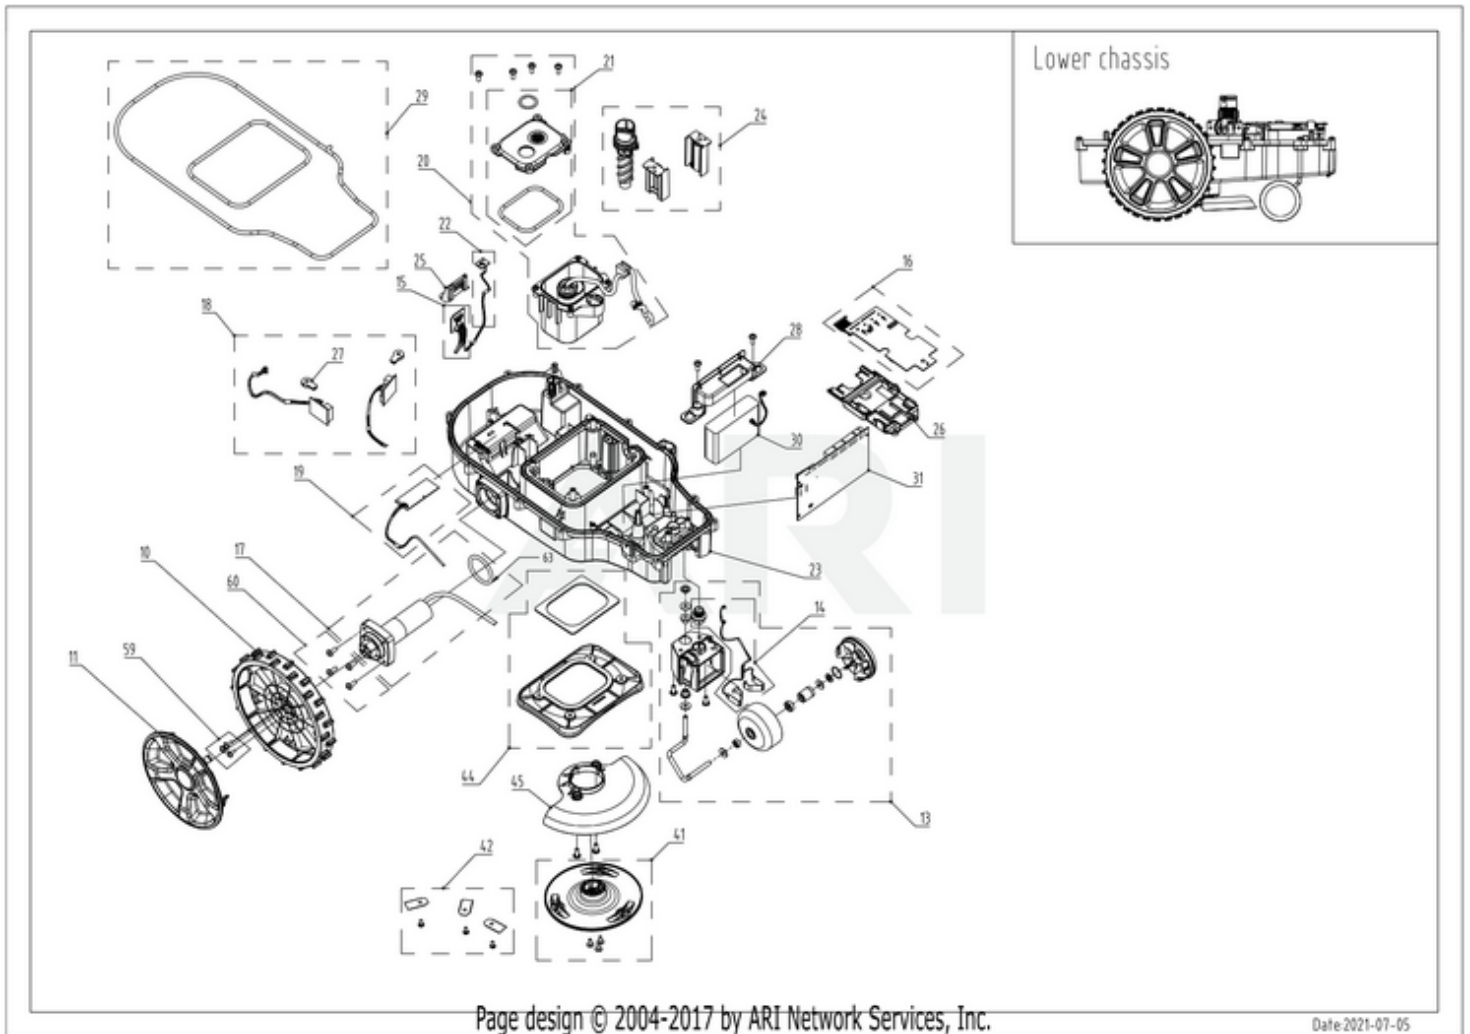

RM800D 2503086 6952909078465 - 04 Lower Chassi

Ref #	Part #	Description	Qty	Context Note
10	RA341042355	Rear Wheel Assembly	1	SET
11	R0101778-00	Drive Wheel Side (CR m/2022)	1	SET
12	RA341312355	Height Adjustment Knob Assembly	1	SET
13	R0100976-00	Mower Charging Connector Assembly	1	SET
14	R0100977-00	Mower Charging Wiring Assembly	1	SET
15	R0100978-00	Disabling Device Board Assembly	1	SET
16	R0100979-00	HMI Board Assembly	1	SET
17	R0100980-00	Wheel Motor Complete Assembly	1	SET
18	R0100981-00	Loop Sensor Assembly	1	SET
19	R0100982-00	Lift Sensor Assembly	1	SET
20	R0100983-00	Cutting Motor Assembly	1	SET
21	R0100984-00	Cutting Motor Cover Assembly	1	SET
22	R0100991-00	Collision Sensor Assembly	1	SET
23	R0100994-00	Chassis Lower	1	SET
24	R0100992-00	Height Adjustment Assembly	1	SET
25	R0100993-00	Disabling Device Board Holder	1	SET
26	R0100995-00	HMI Board Holder	1	SET
27	R0100996-00	PCBA Clamp	1	SET
28	R0100997-00	Battery Holder	1	SET
29	R0100998-00	Sealing Strip Assembly	1	SET
30	R0100999-00	Battery	1	SET
31	R0101000-00	Main Board 2	1	SET
41	R0101015-00	Blade Disc Assembly	1	SET
42	2908686	Robotic Blades(Cramer)	1	SET
44	R0101018-00	Height Adjustment Felt Cover Assembly	1	SET
45	R0101019-00	Cutting Disc Shield	1	SET
59	RA322072355	Screw PWT4*12 Assembly (10pcs)	1	SET
60	RA322042355	Screw ST5*15 Assembly(10pcs)	1	SET
63	RA329042355	O-ring_1 Assembly	1	SET