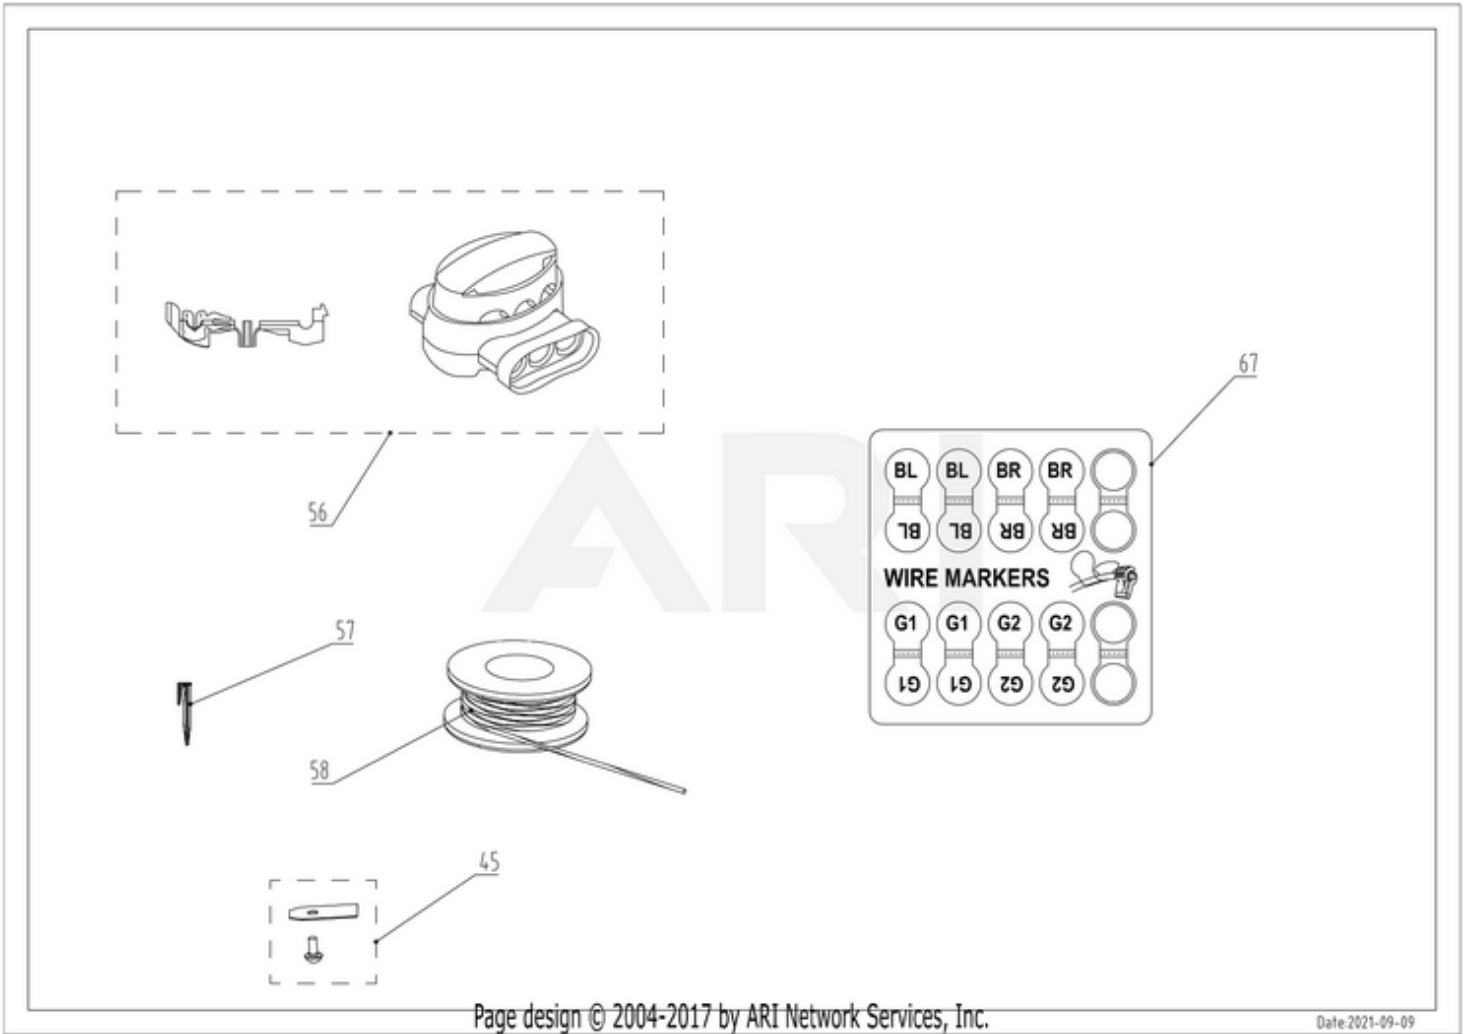

RM800D 2503086 6952909078465 - 07 Connectors

Page design © 2004-2017 by ARI Network Services, Inc.

Date: 2021-09-09

Ref #	Part #	Description	Qty	Context Note
45	2908686	Robotic Blades(Cramer)	1	Sold as accessoy with blister package, ready for store
45	RA333092355	Blade Assembly	1	Sold as spare part with generic package
56	RA365602355	Robotic Connector Kit	1	Sold as spare part with generic package
57	RA341412355	Robotic Wirepegs	1	Sold as spare part with generic package
58	RA364602355	Robotic Loopwire, 100m	1	Sold as spare part with generic package
67	R0101587-00	Wire Marker	1	SET