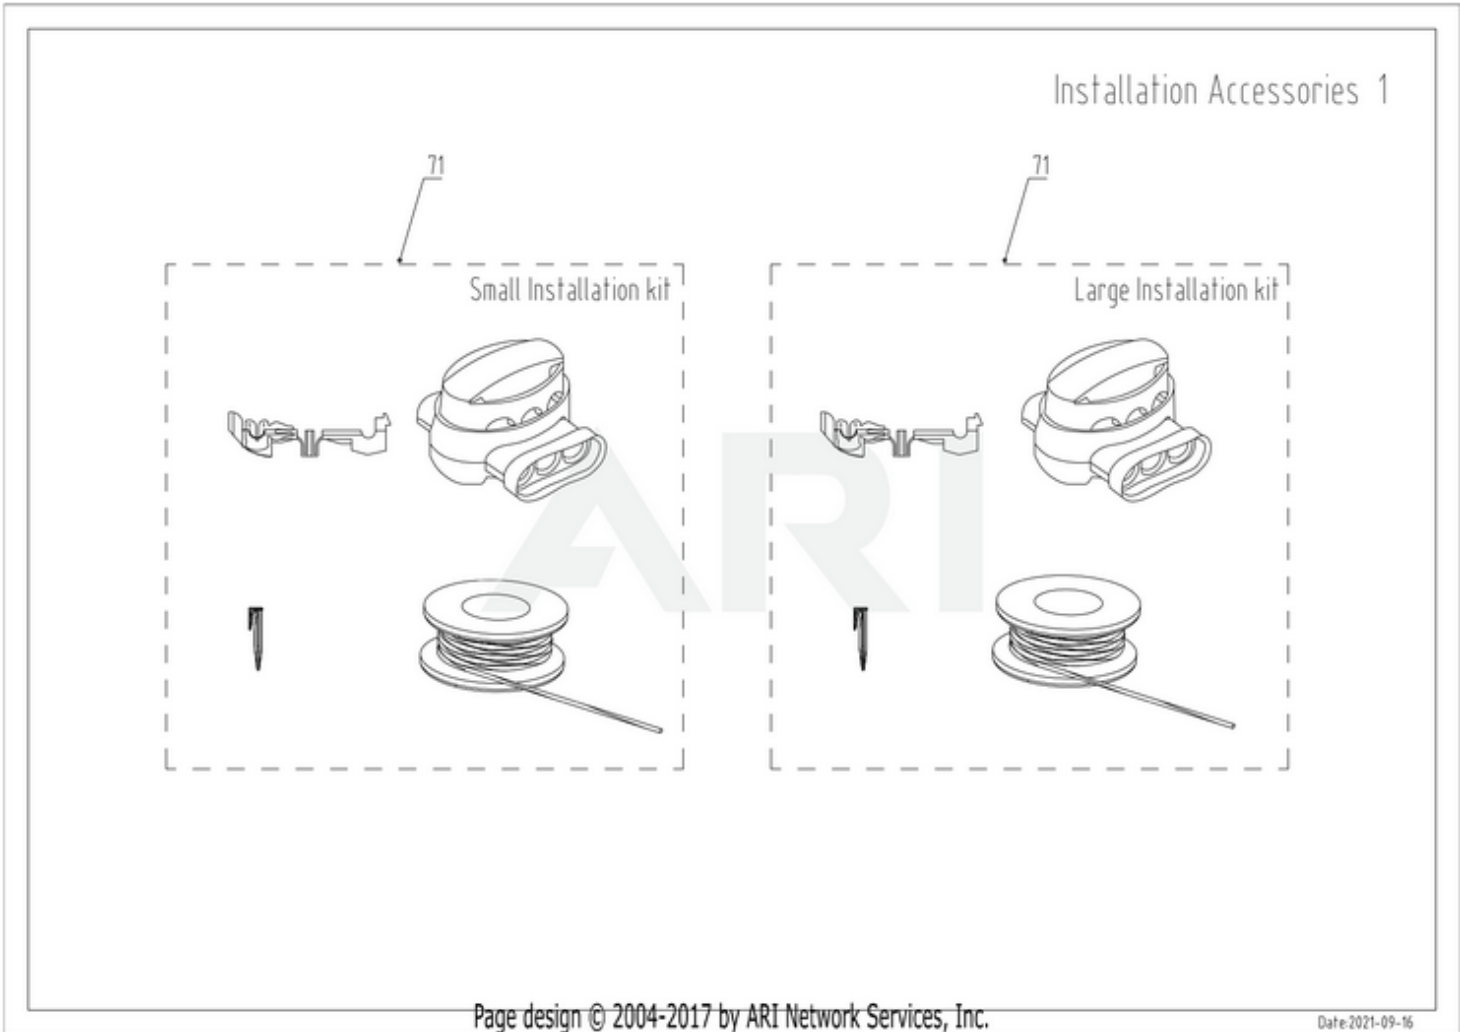

RM800D 2503086 6952909078465 - 09 Installation

Ref #	Part #	Description	Qty	Context Note
71	R0101765-00	Small Installation kit	1	Sold as spare part with generic package
71	R0101766-00	Large Installation kit	1	Sold as spare part with generic package