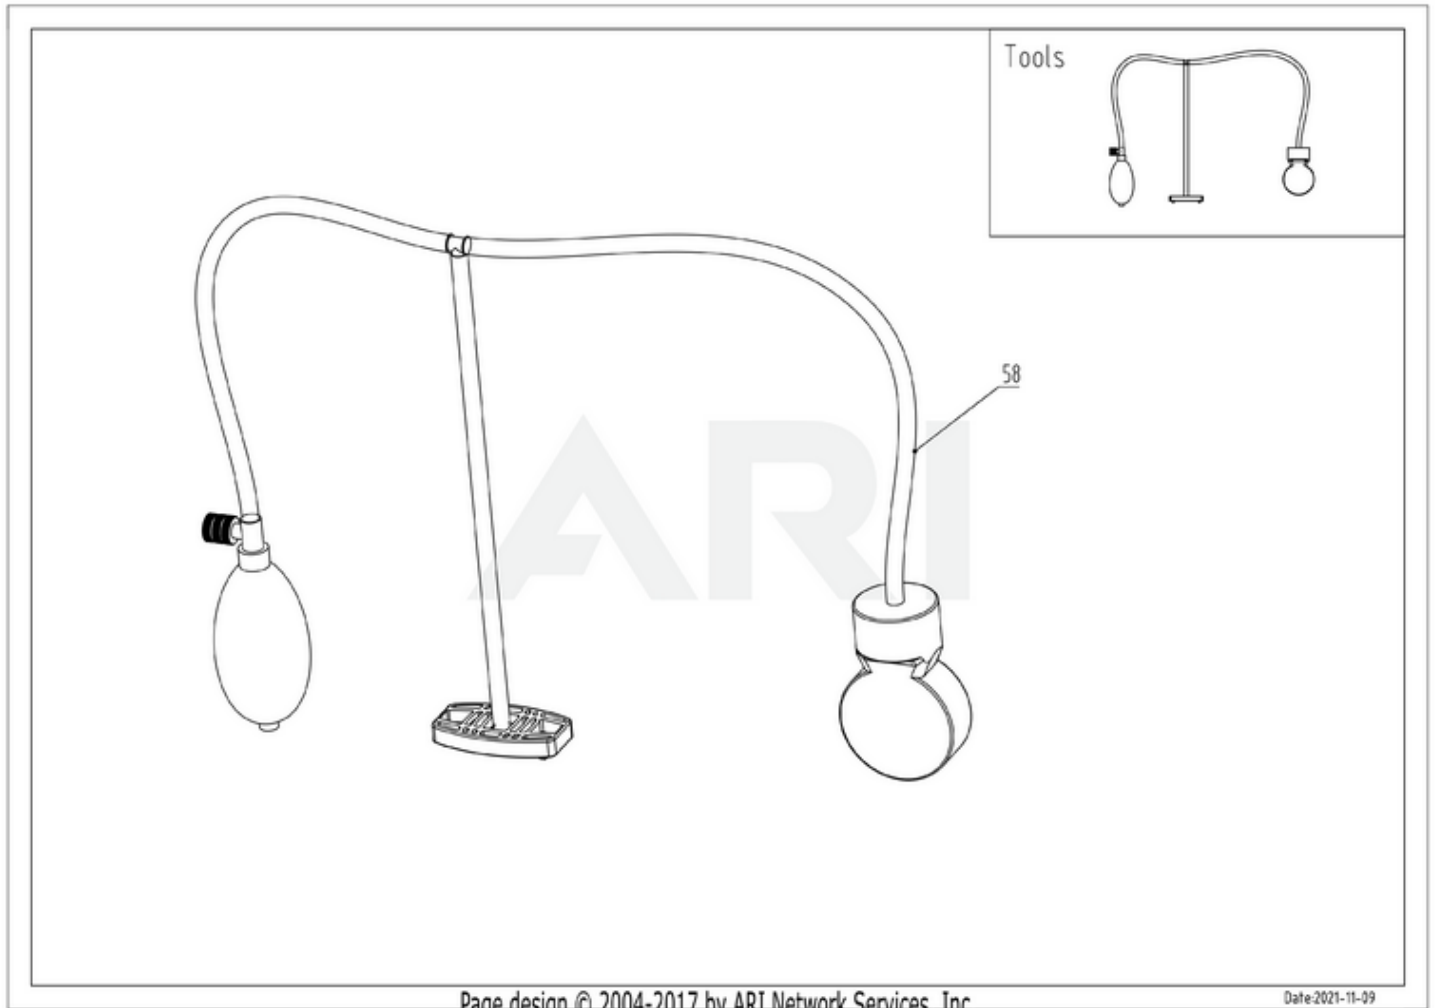

RM800D 2503086 6952909078465 - 11 Special Tool

Page design © 2004-2017 by ARI Network Services, Inc.

Date:2021-11-09