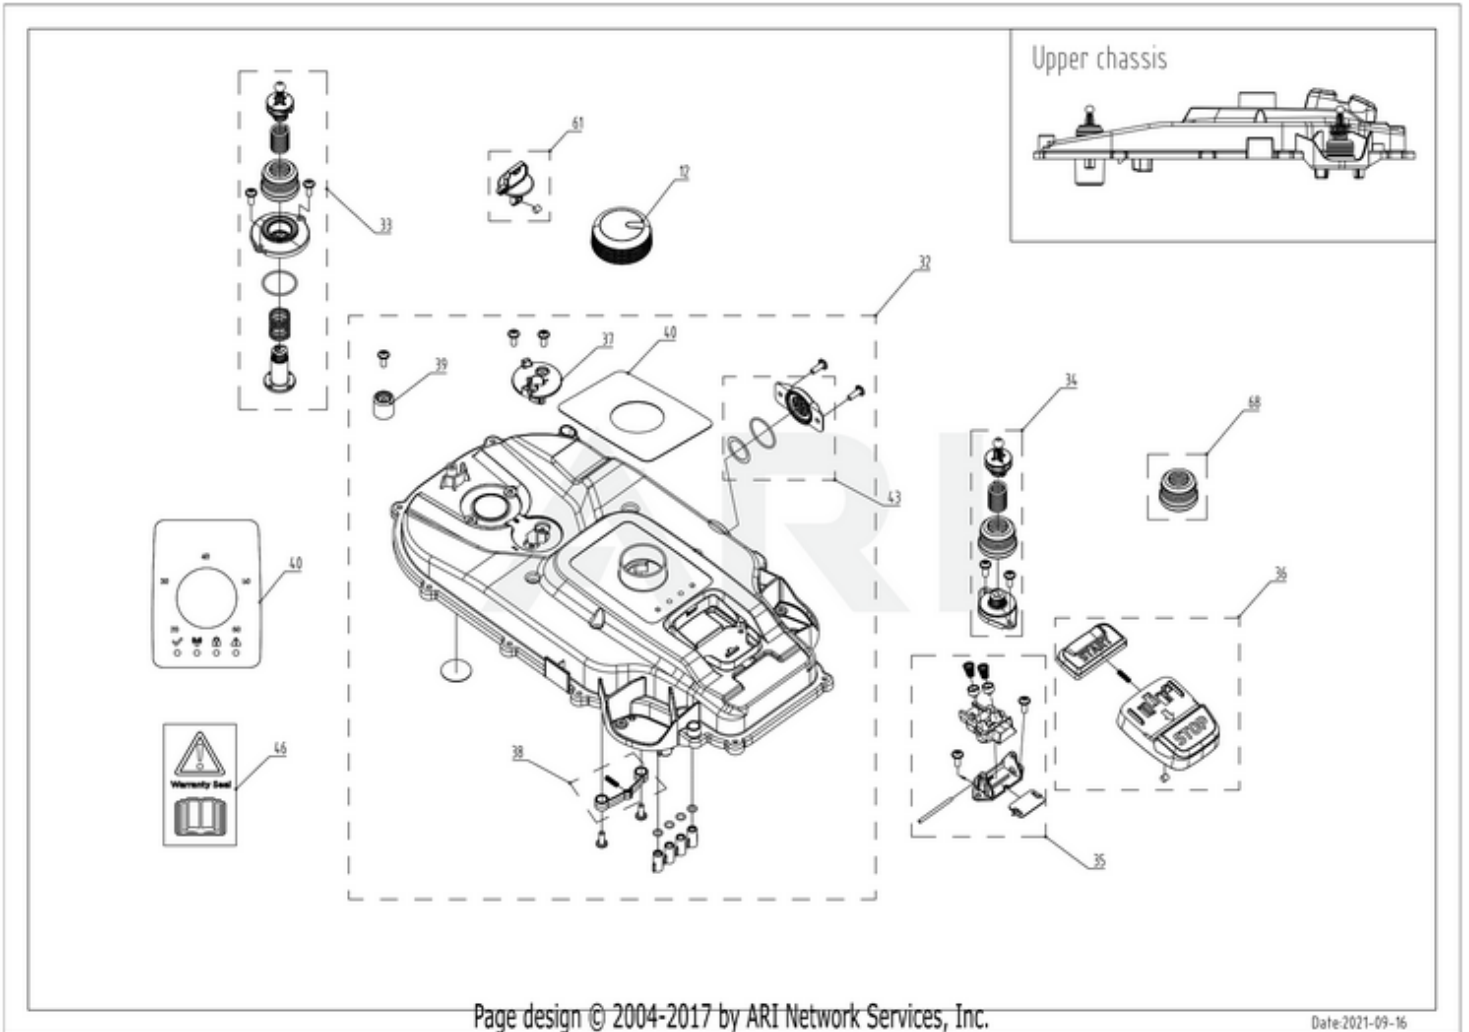

RM800D 2503086 6952909078465 - 01 Overview

Page design © 2004-2017 by ARI Network Services, Inc.

Date: 2021-07-05

RM800D 2503086 6952909078465 - 02 Body

Ref #	Part #	Description	Qty	Context Note
1	R0100961-00	Body Assembly(CR)	1	SET
2	R0101773-00	Suspension Lock Assembly (CR m/2022)	1	SET
3	R0100963-00	Body Assembly Magnet Set	1	SET
4	R0101775-00	Body Lid (CR from m/2022)	1	SET
5	R0101776-00	Body Décor (CR from m/2022)	1	SET
6	R0100968-00	Body Front (CR)	1	SET
7	R0101777-00	Body Main (CR from m/2022)	1	SET
9	R0100972-00	Spring Axis (CR)	1	SET

RM800D 2503086 6952909078465 - 03 Upper chassi

Ref #	Part #	Description	Qty	Context	Note
12	RA341312355	Height Adjustment Knob Assembly	1	SET	
32	R0101782-00	Chassis Upper Assembly (CR from m/2022)	1	SET	
33	R0101005-00	Suspension Lift Assembly	1	SET	
34	R0101006-00	Suspension Fix Assembly	1	SET	
35	R0101007-00	Inner Start/Stop Button Assembly	1	SET	
36	R0101008-00	Start/Stop Button Assembly	1	SET	
37	R0101009-00	Disabling Device Holder	1	SET	
38	R0101010-00	Height Adjustment Locker Assembly	1	SET	
39	R0101011-00	Body Rubber Stop	1	SET	
40	R0101014-00	Overlay Cramer (CR)	1	SET	
43	R0101016-00	Air Filter Assembly	1	SET	
46	R0101020-00	Dealer Warranty Seal Sticker (10pcs)	1	SET	
61	RA310702355	Disabling Device Assembly	1	SET	
68	R0101355-00	Suspension Bellow	1	SET	