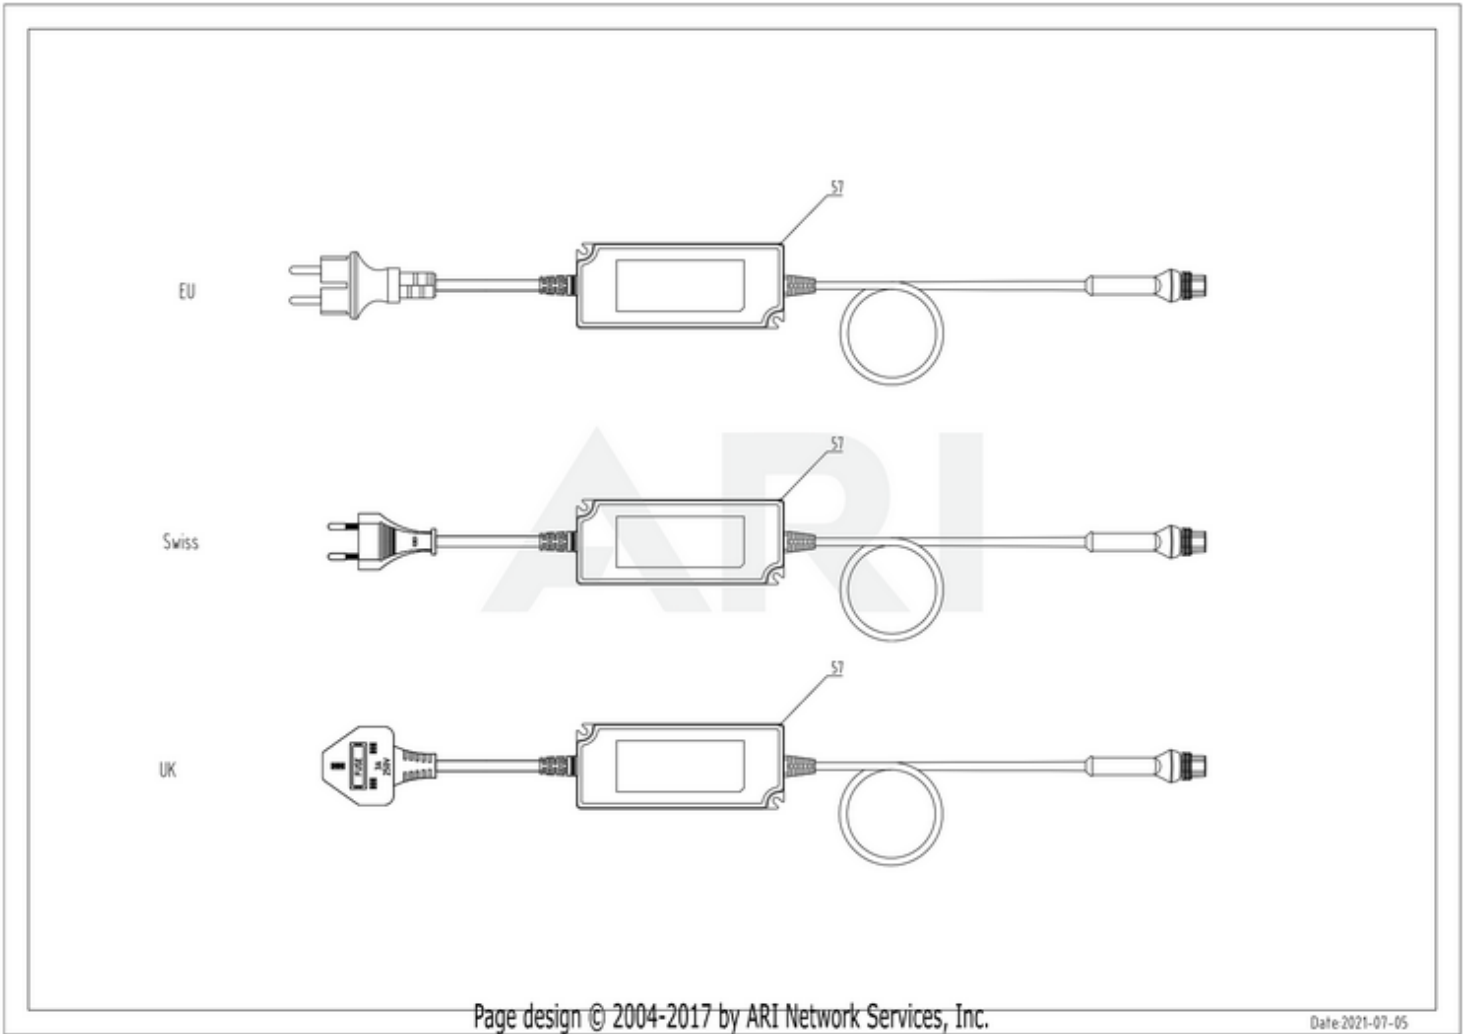

RM800D 2503086 6952909078465 - 06 Power Supply

Page design © 2004-2017 by ARI Network Services, Inc.

Date: 2021-07-05

Ref #	Part #	Description	Qty	Context	Note
57	R0101030-00	Power Supply Unit(EU)	1	SET	
57	R0101031-00	Power Supply Unit(UK)	1	SET	
57	R0101032-00	Power Supply Unit(SWISS)	1	SET