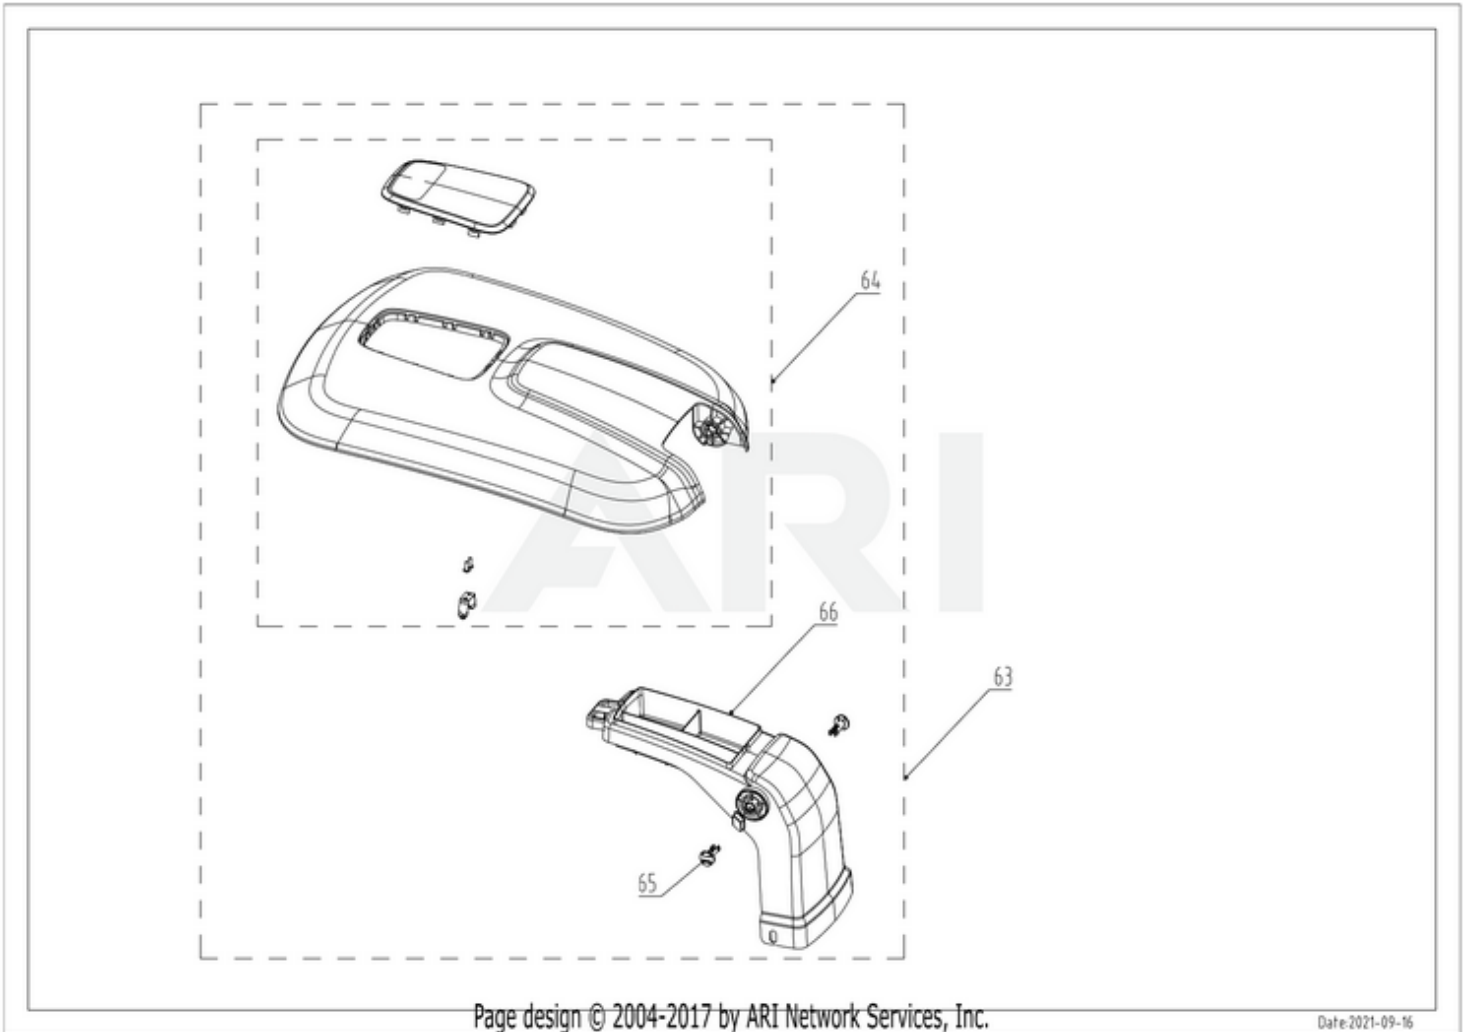

RM800D 2503086 6952909078465 - 08 Garage

Page design © 2004-2017 by ARI Network Services, Inc.

Date: 2021-09-16

Ref #	Part #	Description	Qty	Context	Note
63	2909786	Cramer Garage	1	SET	
64	R0101050-02	Roof Assembly(CR)	1	SET	
65	R0101051-00	Lock Pin	1	SET	
66	R0101052-00	Support Base	1	SET