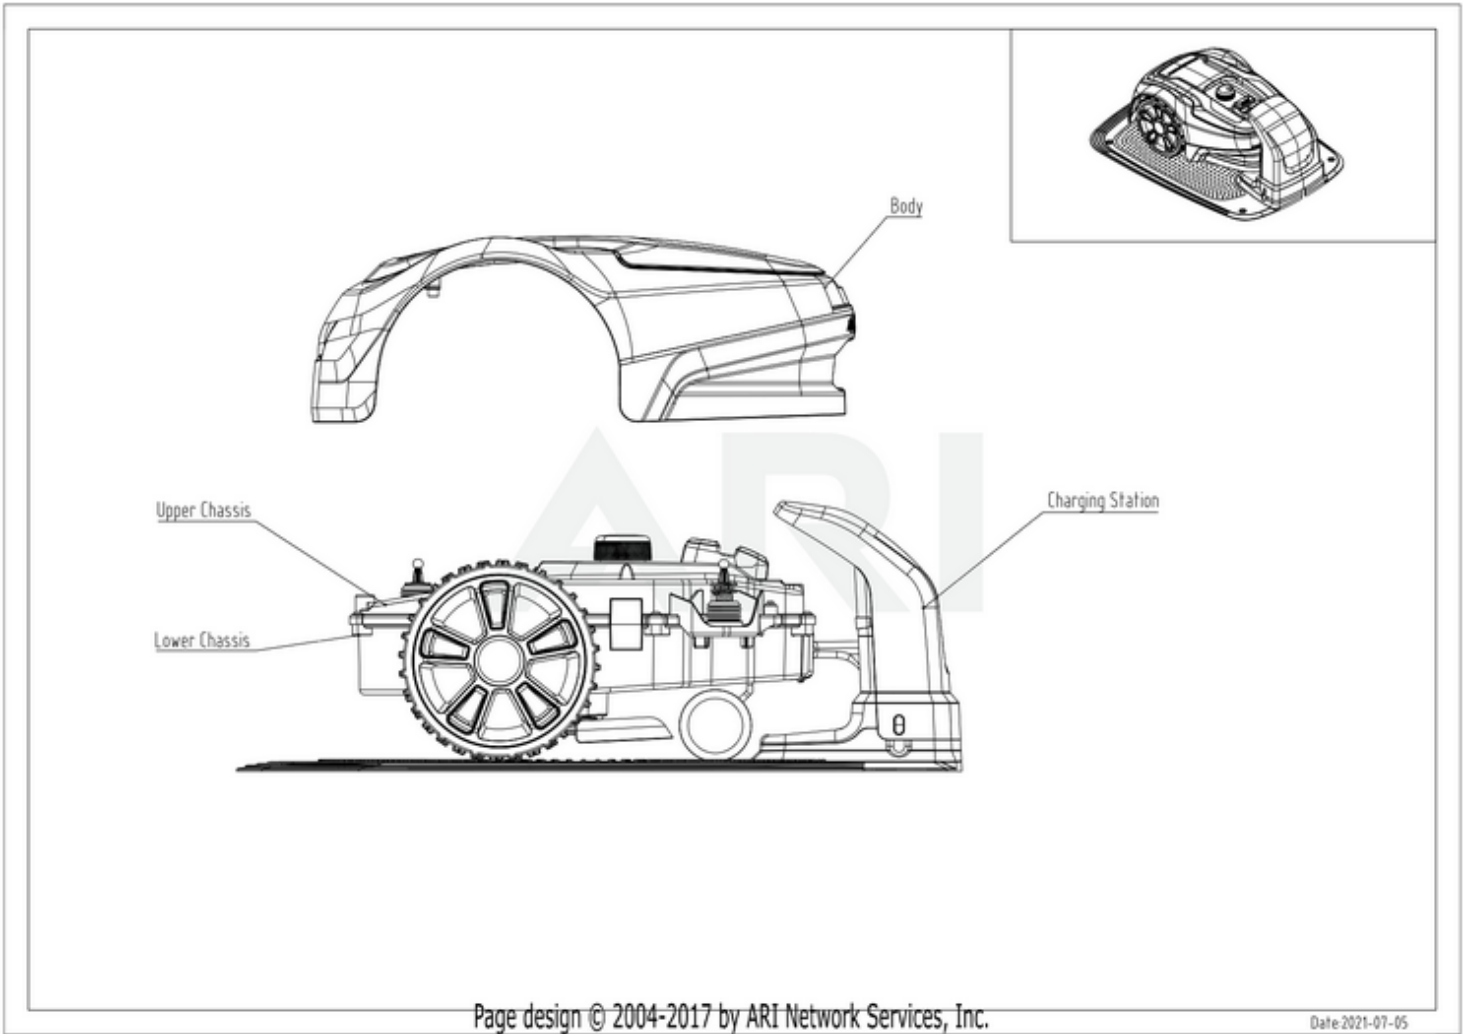

RM800D 2503086 6952909078465 - 01 Overview

Page design © 2004-2017 by ARI Network Services, Inc.

Date: 2021-07-05

RM800D 2503086 6952909078465 - 02 Body

Ref #	Part #	Description	Qty	Context Note
1	R0100961-00	Body Assembly(CR)	1	SET
2	R0101773-00	Suspension Lock Assembly (CR m/2022)	1	SET
3	R0100963-00	Body Assembly Magnet Set	1	SET
4	R0101775-00	Body Lid (CR from m/2022)	1	SET
5	R0101776-00	Body Décor (CR from m/2022)	1	SET
6	R0100968-00	Body Front (CR)	1	SET
7	R0101777-00	Body Main (CR from m/2022)	1	SET
9	R0100972-00	Spring Axis (CR)	1	SET

RM800D 2503086 6952909078465 - 03 Upper chassi

Ref #	Part #	Description	Qty	Context	Note
12	RA341312355	Height Adjustment Knob Assembly	1	SET	
32	R0101782-00	Chassis Upper Assembly (CR from m/2022)	1	SET	
33	R0101005-00	Suspension Lift Assembly	1	SET	
34	R0101006-00	Suspension Fix Assembly	1	SET	
35	R0101007-00	Inner Start/Stop Button Assembly	1	SET	
36	R0101008-00	Start/Stop Button Assembly	1	SET	
37	R0101009-00	Disabling Device Holder	1	SET	
38	R0101010-00	Height Adjustment Locker Assembly	1	SET	
39	R0101011-00	Body Rubber Stop	1	SET	
40	R0101014-00	Overlay Cramer (CR)	1	SET	
43	R0101016-00	Air Filter Assembly	1	SET	
46	R0101020-00	Dealer Warranty Seal Sticker (10pcs)	1	SET	
61	RA310702355	Disabling Device Assembly	1	SET	
68	R0101355-00	Suspension Bellow	1	SET	