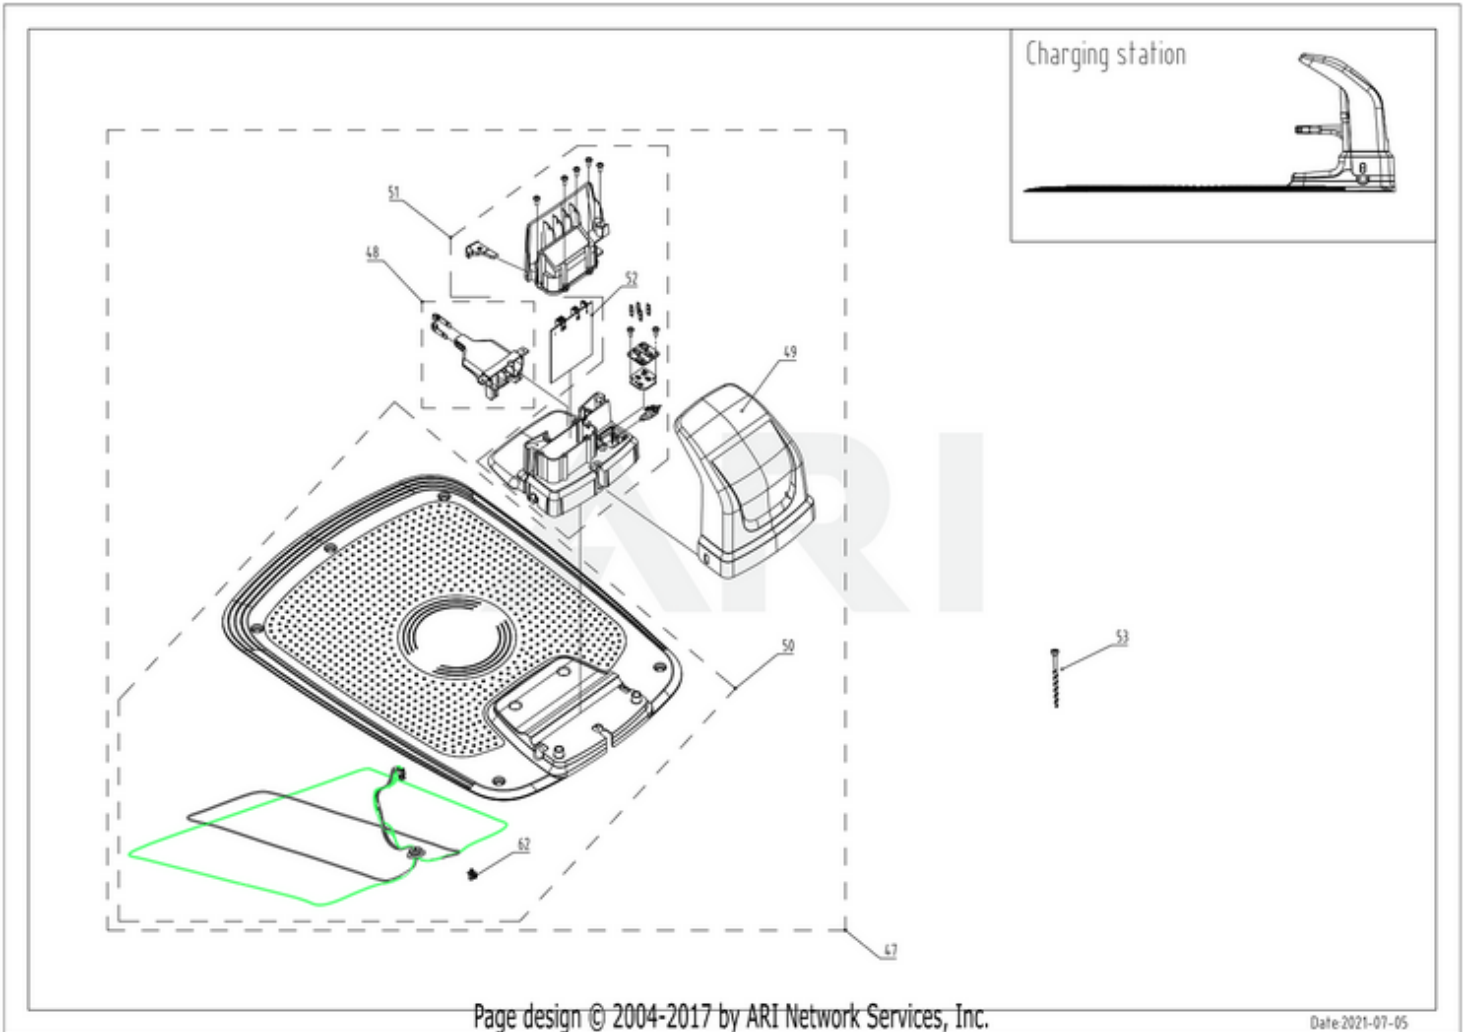

RM800D 2503086 6952909078465 - 05 Charging Station

Page design © 2004-2017 by ARI Network Services, Inc.

Date: 2021-07-05

Ref #	Part #	Description	Qty	Context	Note
47	R0101023-00	Charging Station(CR)	1	SET	
48	RA310602355	CS Nozzle Wiring Assembly	1	SET	
49	RA341632355	CS Hood Assembly	1	SET	
50	R0101026-00	CS Plate Assembly(CR)	1	SET	
51	R0101028-00	CS Tower Assembly(CR)	1	SET	
52	R0101029-00	CS Board 2	1	SET	
53	RA341231173	Charging Station Screw Assembly	1	SET	
62	RA341061563	Tie Assembly(10pcs)	1	SET