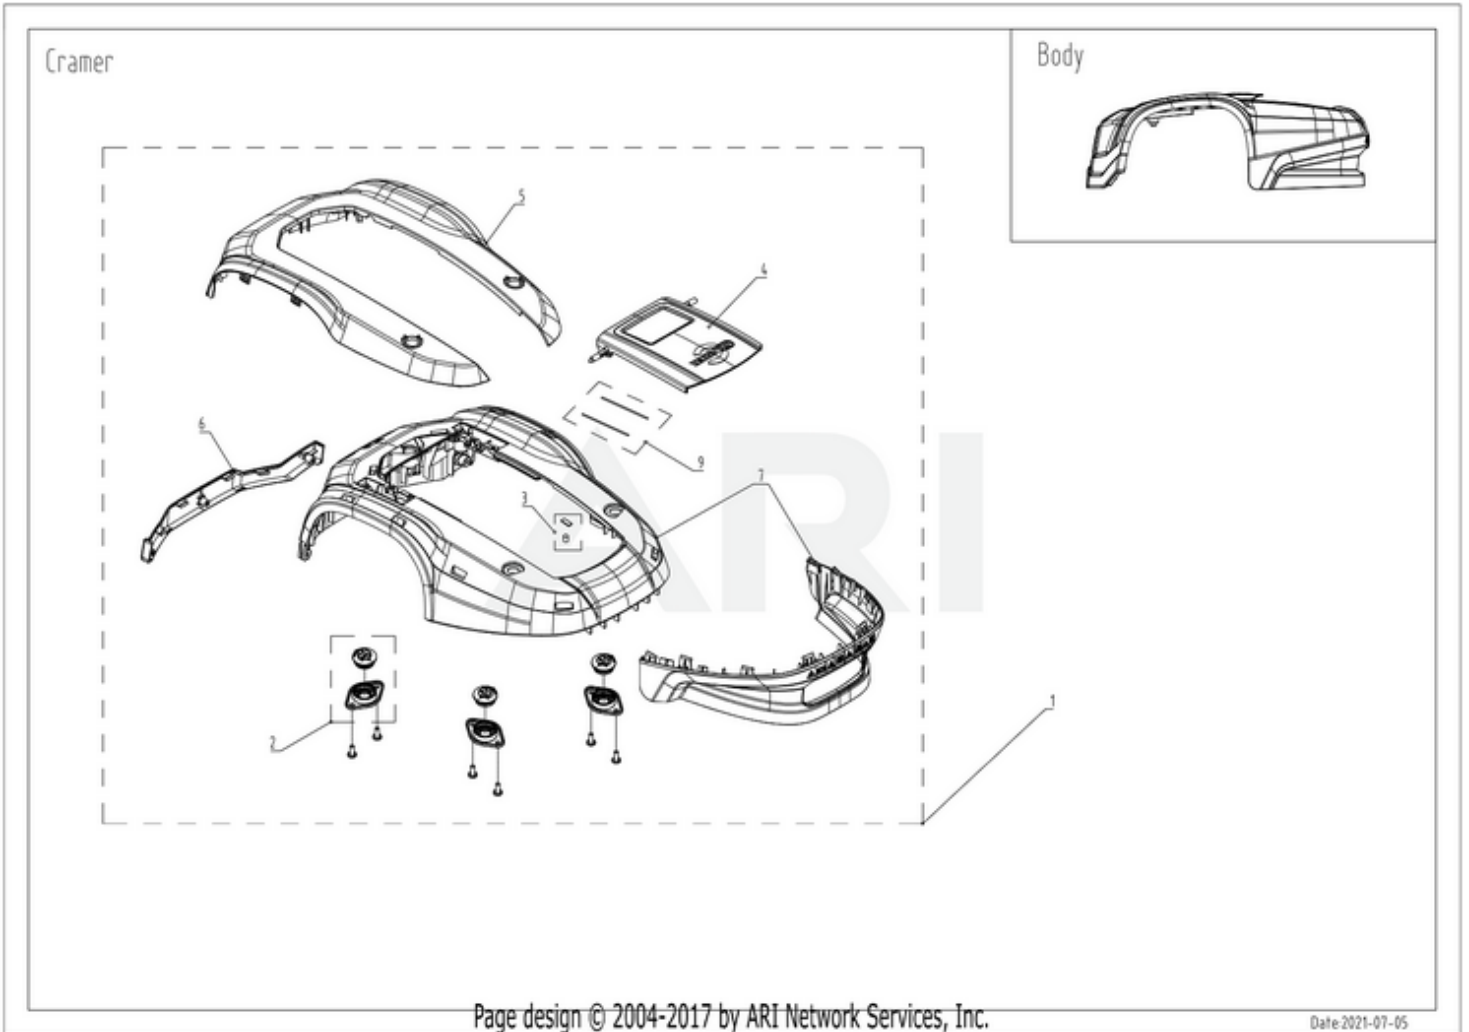

RM800D 2503086 6952909078465 - 01 Overview

Page design © 2004-2017 by ARI Network Services, Inc.

Date: 2021-07-05

RM800D 2503086 6952909078465 - 02 Body

Ref #	Part #	Description	Qty	Context Note
1	R0100961-00	Body Assembly(CR)	1	SET
2	R0101773-00	Suspension Lock Assembly (CR m/2022)	1	SET
3	R0100963-00	Body Assembly Magnet Set	1	SET
4	R0101775-00	Body Lid (CR from m/2022)	1	SET
5	R0101776-00	Body Décor (CR from m/2022)	1	SET
6	R0100968-00	Body Front (CR)	1	SET
7	R0101777-00	Body Main (CR from m/2022)	1	SET
9	R0100972-00	Spring Axis (CR)	1	SET

RM800D 2503086 6952909078465 - 03 Upper chassi

Ref #	Part #	Description	Qty	Context	Note
12	RA341312355	Height Adjustment Knob Assembly	1	SET	
32	R0101782-00	Chassis Upper Assembly (CR from m/2022)	1	SET	
33	R0101005-00	Suspension Lift Assembly	1	SET	
34	R0101006-00	Suspension Fix Assembly	1	SET	
35	R0101007-00	Inner Start/Stop Button Assembly	1	SET	
36	R0101008-00	Start/Stop Button Assembly	1	SET	
37	R0101009-00	Disabling Device Holder	1	SET	
38	R0101010-00	Height Adjustment Locker Assembly	1	SET	
39	R0101011-00	Body Rubber Stop	1	SET	
40	R0101014-00	Overlay Cramer (CR)	1	SET	
43	R0101016-00	Air Filter Assembly	1	SET	
46	R0101020-00	Dealer Warranty Seal Sticker (10pcs)	1	SET	
61	RA310702355	Disabling Device Assembly	1	SET	
68	R0101355-00	Suspension Bellow	1	SET	