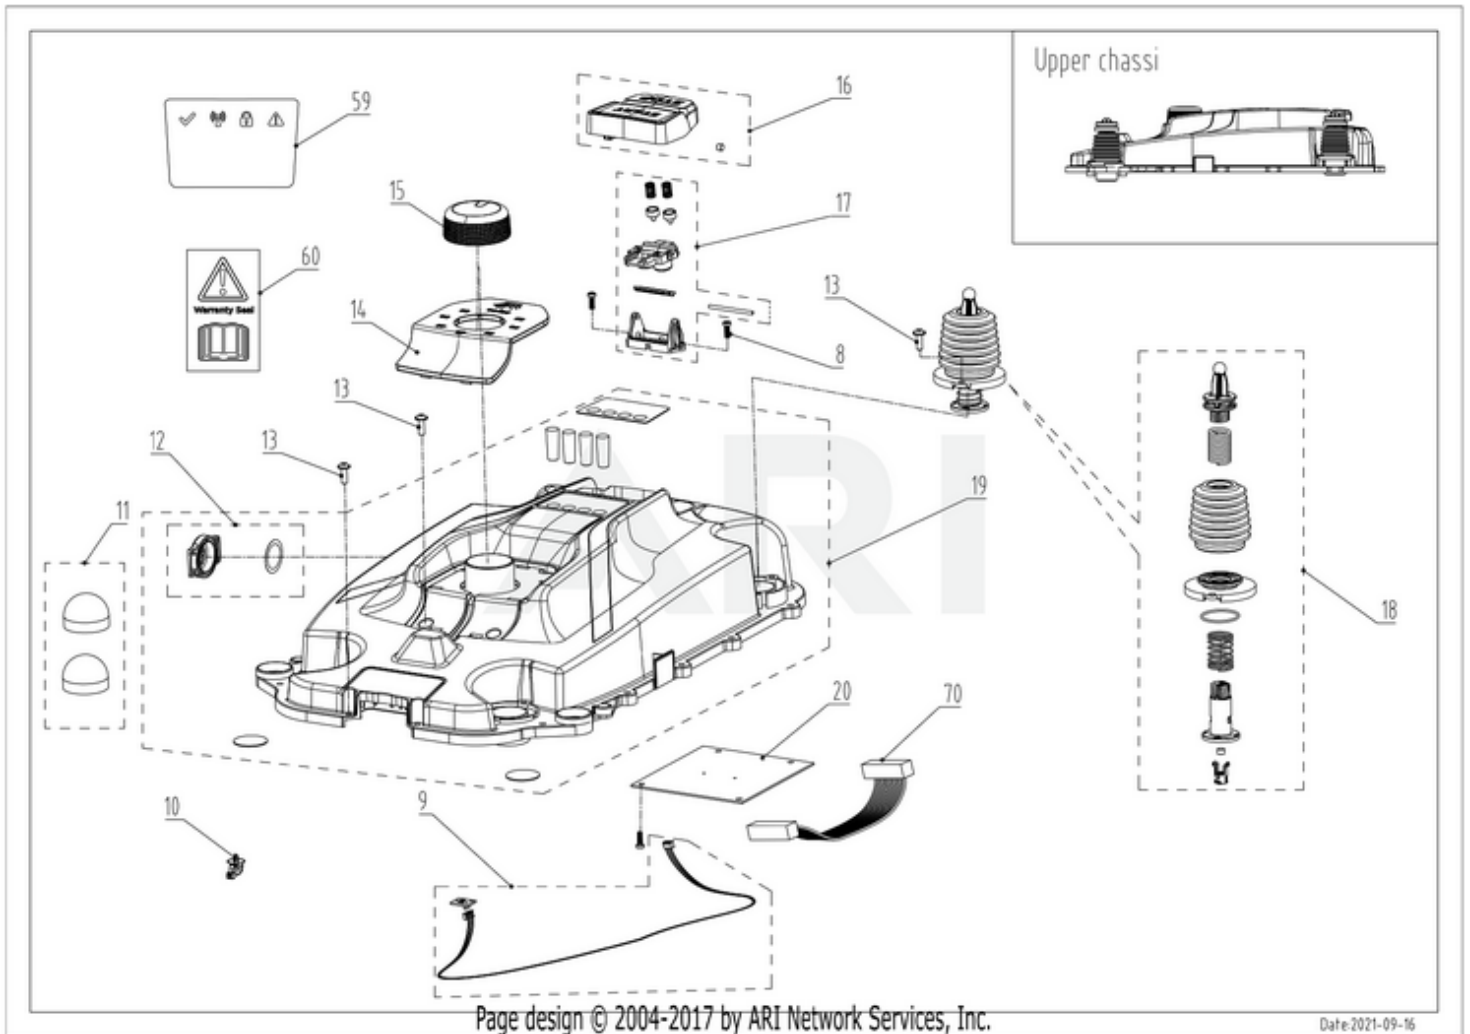

# RM1500D 2503286 6952909078489 - 01 Overview

Page design © 2004-2017 by ARI Network Services, Inc.

Date: 2021-09-16

RM1500D 2503286 6952909078489 - 02 Body

<b>Ref #</b>	<b>Part #</b>	<b>Description</b>	<b>Qty</b>	<b>Context Note</b>
1	R0101759-00	Body Décor (Cramer from m/2022)	1	SET
2	R0101760-00	Body Logo (Cramer from m/2022)	1	SET
3	RA342082355	Cap Snaploc Assembly	1	SET
4	R0101769-00	Body Assembly (Cramer from m/2022)	1	SET
5	RA339012355	Magnet Assembly	1	SET
6	RA342092355	Body Rubber Stop Assembly	1	SET
7	RA341352355AC	Body Rear Assembly (Cramer)	1	SET
8	RA32205836	Screw ST4.2*12-F Assembly(10pcs)	1	SET
13	RA322042355	Screw ST5*15 Assembly(10pcs)	1	SET

# RM1500D 2503286 6952909078489 - 03 Upper Chassi

Ref #	Part #	Description	Qty	Context Note
8	RA32205836	Screw ST4.2*12-F Assembly(10pcs)	1	SET
9	RA362072355	Collision Sensor Board Assembly	1	SET
10	RA341061563	Tie Assembly(10pcs)	1	SET
11	RA342112355	Rubber Cap Assembly	1	SET
12	RA349032355	Air Filter Assembly	1	SET
13	RA322042355	Screw ST5*15 Assembly(10pcs)	1	SET
14	RA341302355	Height Scale Cover Assembly (GW, Cramer from m/2022)	1	SET
15	RA341312355	Height Adjustment Knob Assembly	1	SET
16	R0101762-00	Start/Stop Button Assembly (Cramer from m/2022)	1	SET
17	RA310332355	Inner Start/Stop Button Assembly	1	SET
18	R0100876-00	Suspension Assembly (from m/2021)	1	
19	R0101763-00	Chassis Upper Assembly (Cramer from m/2022)	1	SET
20	R0101598-00	Communication Board 3 Assembly	1	SET
59	RA381111586	Overlay (Cramer)	1	SET
60	RA381022355B	Dealer Warranty Seal Sticker Assembly(10pcs)	1	SET
70	R0101599-00	Communication Board Cable 1 Assembly	1	SET