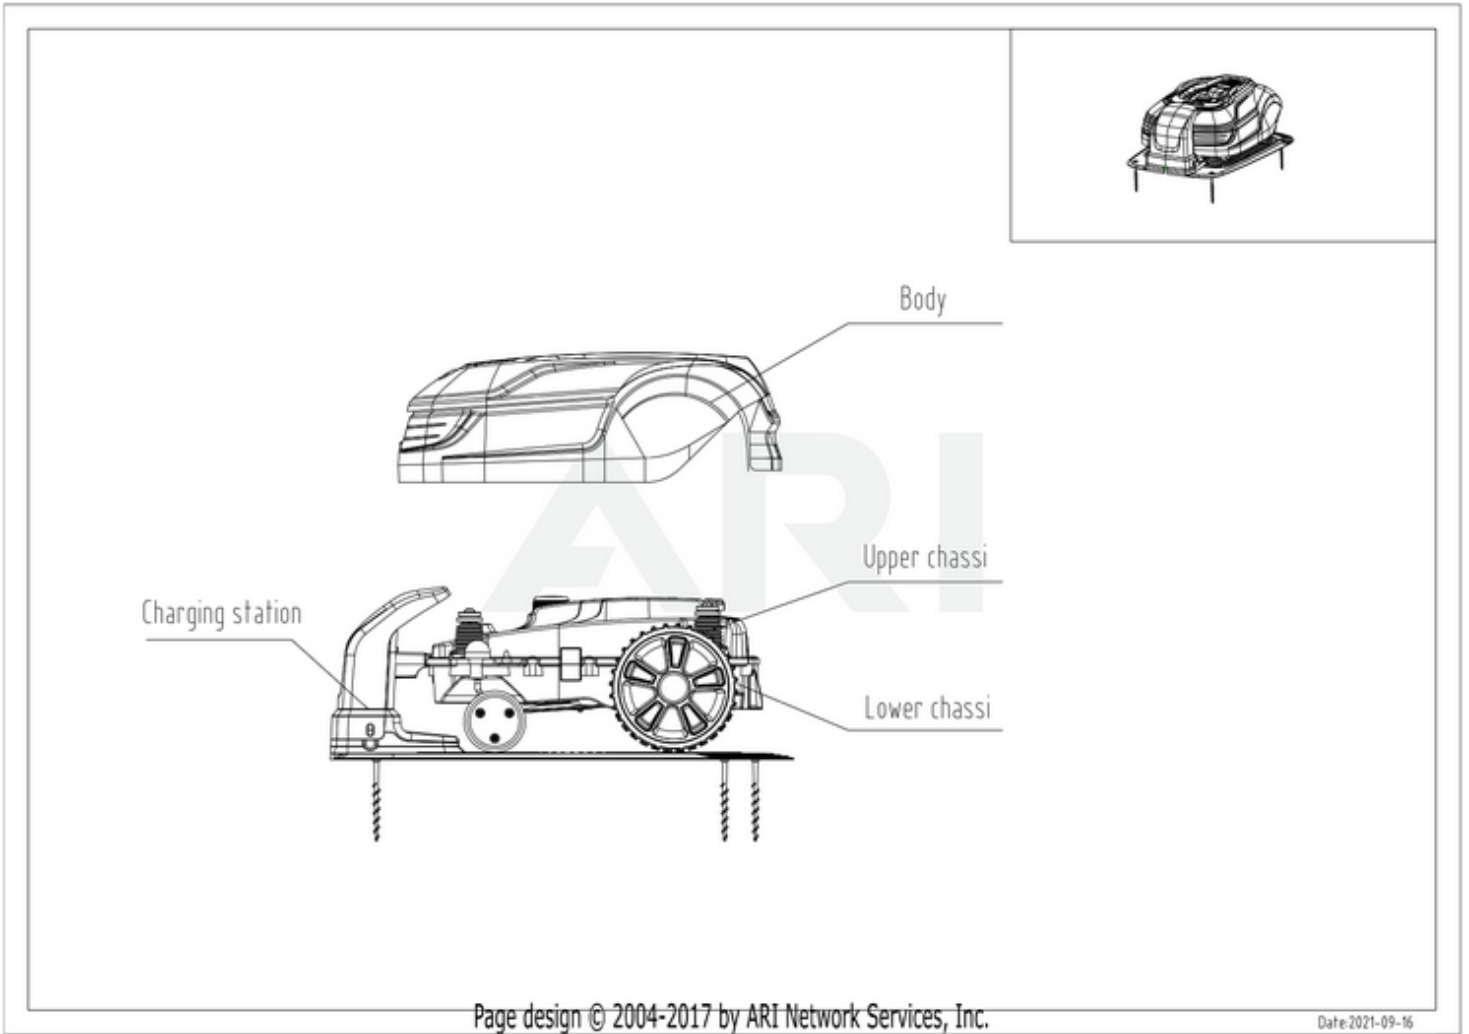

# RM1500D 2503286 6952909078489 - 01 Overview

Page design © 2004-2017 by ARI Network Services, Inc.

Date: 2021-09-16

RM1500D 2503286 6952909078489 - 02 Body

<b>Ref #</b>	<b>Part #</b>	<b>Description</b>	<b>Qty</b>	<b>Context Note</b>
1	R0101759-00	Body Décor (Cramer from m/2022)	1	SET
2	R0101760-00	Body Logo (Cramer from m/2022)	1	SET
3	RA342082355	Cap Snaploc Assembly	1	SET
4	R0101769-00	Body Assembly (Cramer from m/2022)	1	SET
5	RA339012355	Magnet Assembly	1	SET
6	RA342092355	Body Rubber Stop Assembly	1	SET
7	RA341352355AC	Body Rear Assembly (Cramer)	1	SET
8	RA32205836	Screw ST4.2*12-F Assembly(10pcs)	1	SET
13	RA322042355	Screw ST5*15 Assembly(10pcs)	1	SET

# RM1500D 2503286 6952909078489 - 03 Upper Chassi

Ref #	Part #	Description	Qty	Context Note
8	RA32205836	Screw ST4.2*12-F Assembly(10pcs)	1	SET
9	RA362072355	Collision Sensor Board Assembly	1	SET
10	RA341061563	Tie Assembly(10pcs)	1	SET
11	RA342112355	Rubber Cap Assembly	1	SET
12	RA349032355	Air Filter Assembly	1	SET
13	RA322042355	Screw ST5*15 Assembly(10pcs)	1	SET
14	RA341302355	Height Scale Cover Assembly (GW, Cramer from m/2022)	1	SET
15	RA341312355	Height Adjustment Knob Assembly	1	SET
16	R0101762-00	Start/Stop Button Assembly (Cramer from m/2022)	1	SET
17	RA310332355	Inner Start/Stop Button Assembly	1	SET
18	R0100876-00	Suspension Assembly (from m/2021)	1	
19	R0101763-00	Chassis Upper Assembly (Cramer from m/2022)	1	SET
20	R0101598-00	Communication Board 3 Assembly	1	SET
59	RA381111586	Overlay (Cramer)	1	SET
60	RA381022355B	Dealer Warranty Seal Sticker Assembly(10pcs)	1	SET
70	R0101599-00	Communication Board Cable 1 Assembly	1	SET