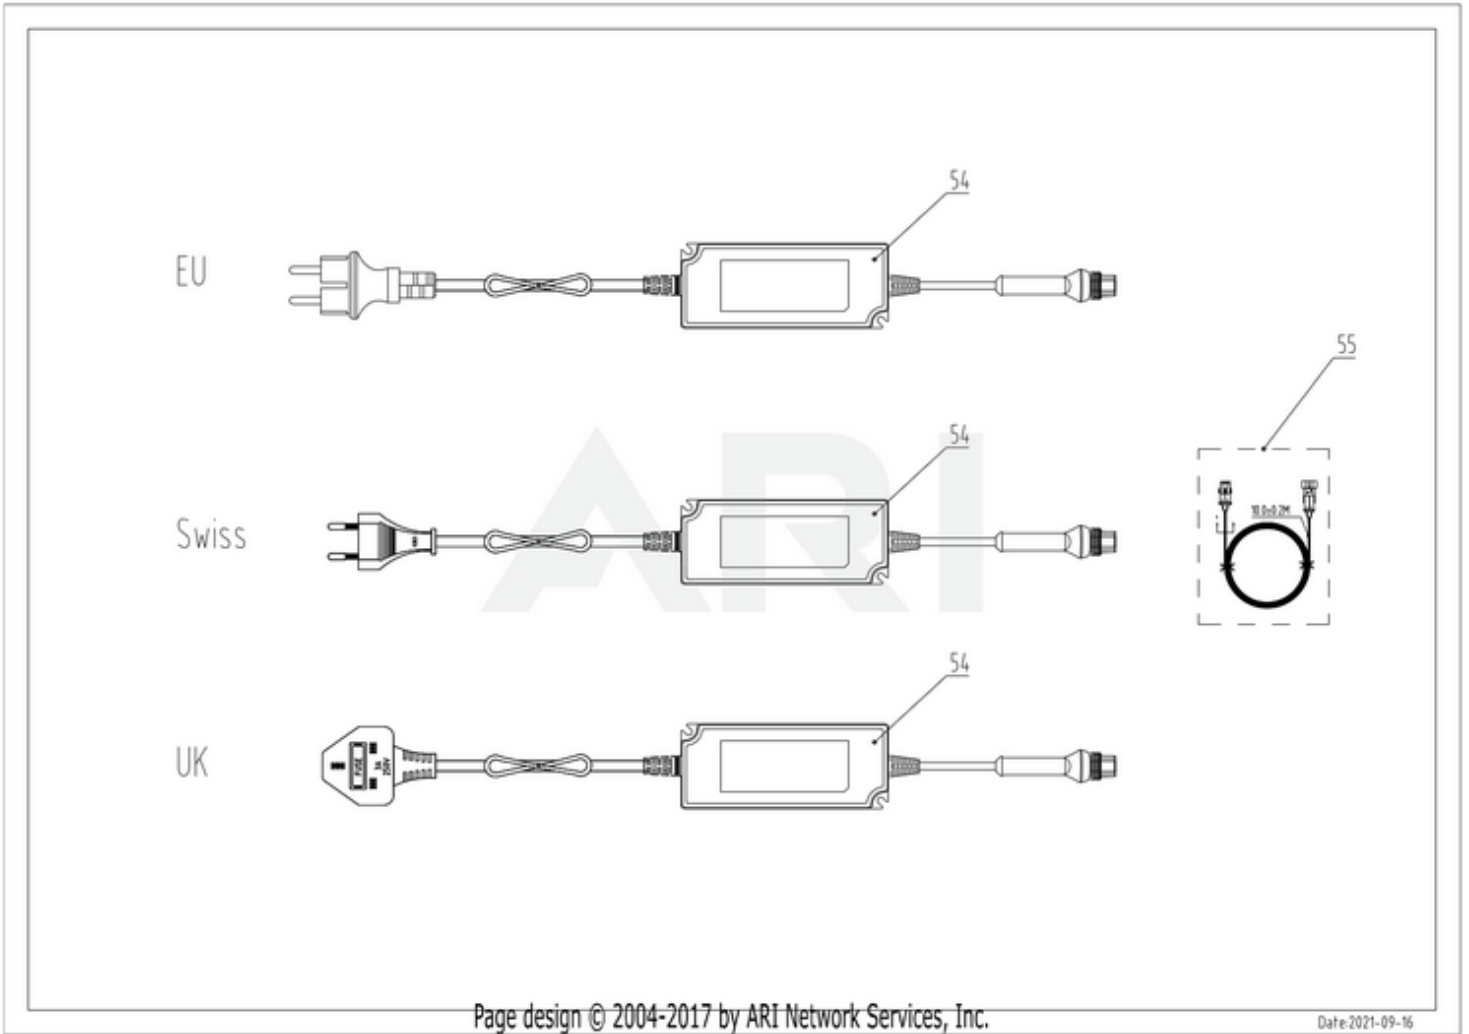

# RM1500D 2503286 6952909078489 - 01 Overview

Page design © 2004-2017 by ARI Network Services, Inc.

Date: 2021-09-16

RM1500D 2503286 6952909078489 - 02 Body

<b>Ref #</b>	<b>Part #</b>	<b>Description</b>	<b>Qty</b>	<b>Context Note</b>
1	R0101759-00	Body Décor (Cramer from m/2022)	1	SET
2	R0101760-00	Body Logo (Cramer from m/2022)	1	SET
3	RA342082355	Cap Snaploc Assembly	1	SET
4	R0101769-00	Body Assembly (Cramer from m/2022)	1	SET
5	RA339012355	Magnet Assembly	1	SET
6	RA342092355	Body Rubber Stop Assembly	1	SET
7	RA341352355AC	Body Rear Assembly (Cramer)	1	SET
8	RA32205836	Screw ST4.2*12-F Assembly(10pcs)	1	SET
13	RA322042355	Screw ST5*15 Assembly(10pcs)	1	SET

# RM1500D 2503286 6952909078489 - 05 Charging Station

Page design © 2004-2017 by ARI Network Services, Inc.

Date: 2021-07-05

<b>Ref #</b>	<b>Part #</b>	<b>Description</b>	<b>Qty</b>	<b>Context</b>	<b>Note</b>
8	RA32205836	Screw ST4.2*12-F Assembly(10pcs)	1	SET	
10	RA341061563	Tie Assembly(10pcs)	1	SET	
13	RA322042355	Screw ST5*15 Assembly(10pcs)	1	SET	
47	RA310023444	Charging Station Assembly(Cramer)	1	SET	
48	RA341632355	CS Hood Assembly	1	SET	
49	RA310632355	CS Tower Assembly	1	SET	
49	R0100363-00	CS Tower Assembly	1	SET	
50	RA310602355	CS Nozzle Wiring Assembly	1	SET	
51	R0100365-00	CS Board 1 Assembly	1	SET	
52	R0100364-00	CS Plate Assembly	1	SET	
53	RA341231173	Charging Station Screw Assembly	1	SET	

### RM1500D 2503286 6952909078489 - 06 Power Supply

<b>Ref #</b>	<b>Part #</b>	<b>Description</b>	<b>Qty</b>	<b>Context</b>	<b>Note</b>
54	R0100367-00	Power Supply Unit (EU)	1	SET	
54	R0100368-00	Power Supply Unit(Swiss)	1	SET	
54	R0100369-00	Power Supply Unit(UK)	1	SET	
55	RA364022355	Low Voltage Cable, 10 m	1	SET	