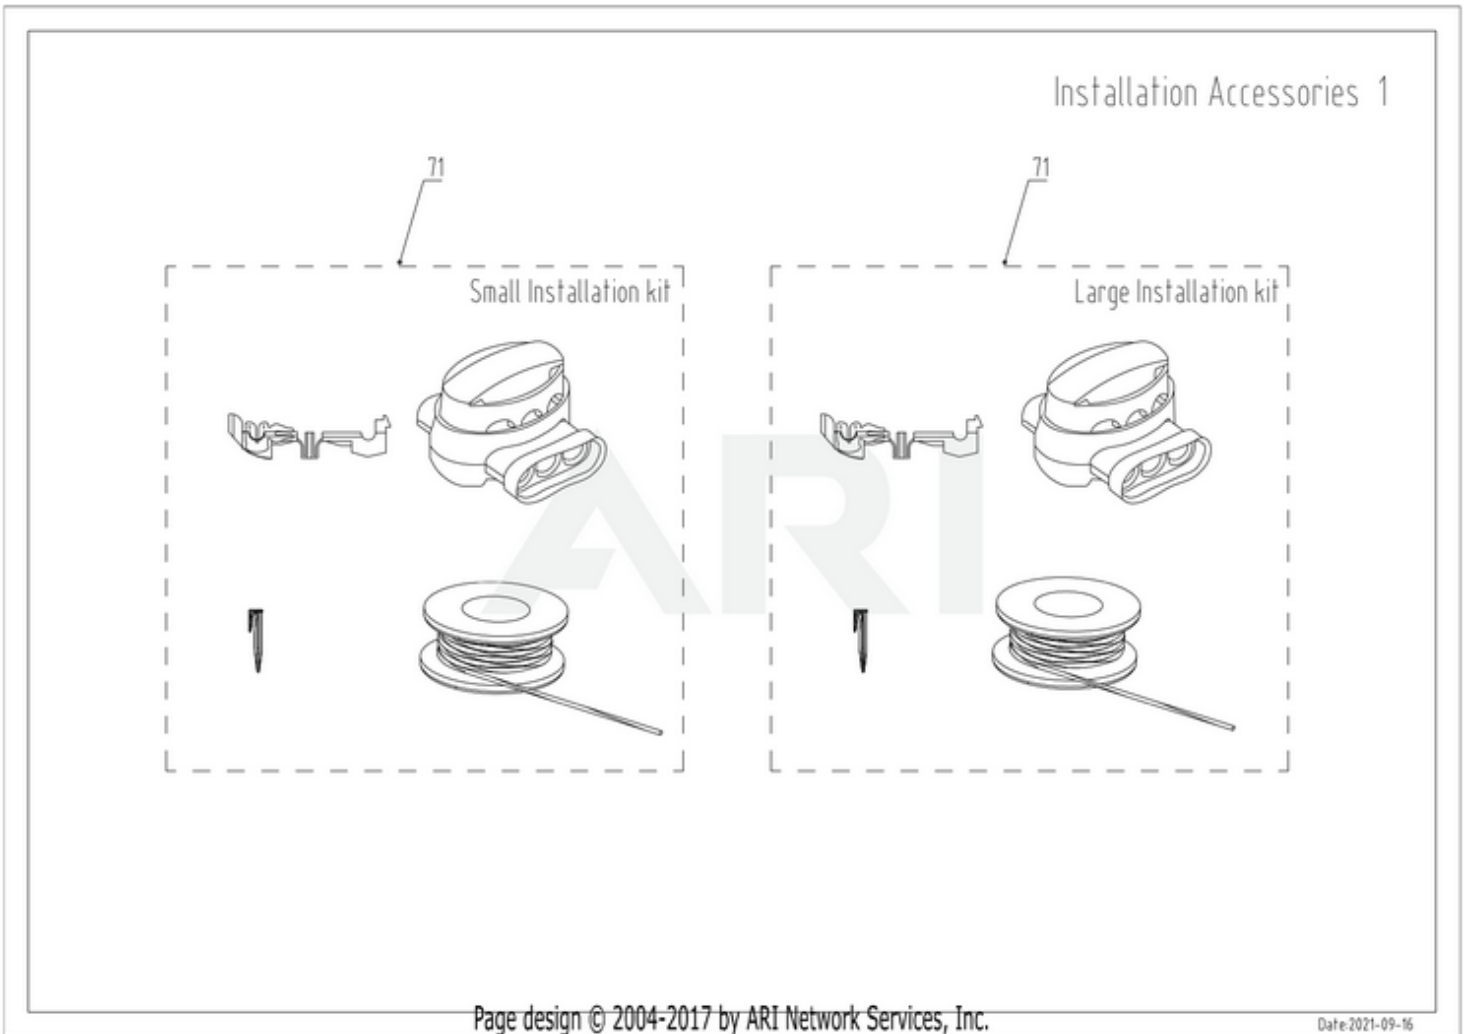

RM1500D 2503286 6952909078489 - 09 Installation

Ref #	Part #	Description	Qty	Context Note
71	R0101765-00	Small Installation kit	1	Sold as spare part with generic package
71	R0101766-00	Large Installation kit	1	Sold as spare part with generic package