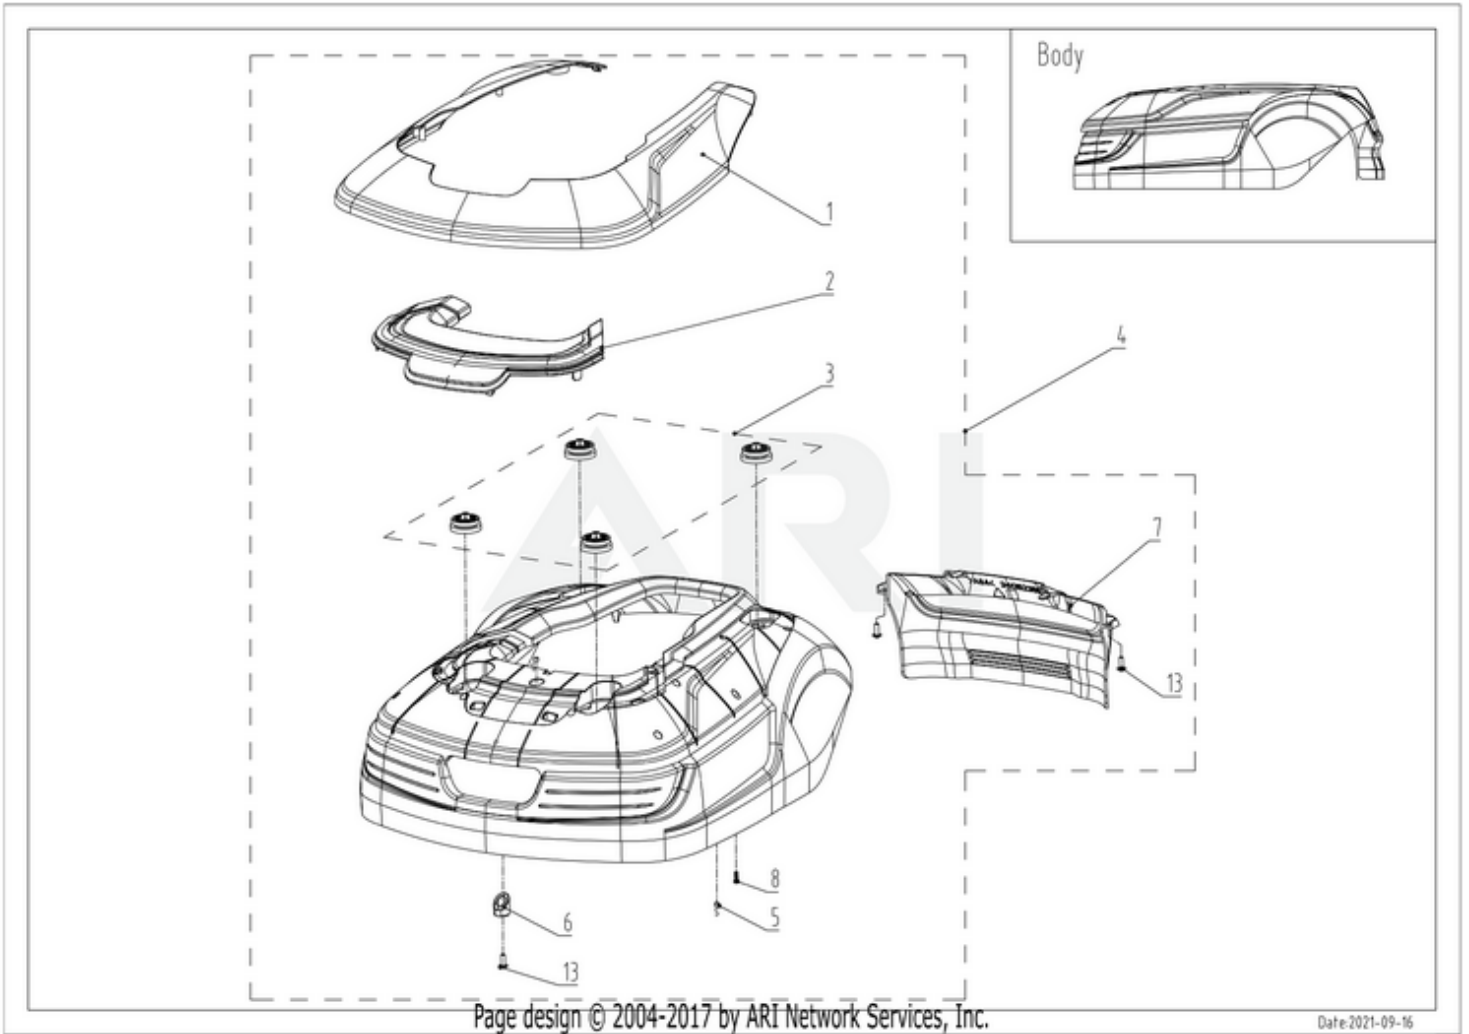

# RM1500D 2503286 6952909078489 - 01 Overview

Page design © 2004-2017 by ARI Network Services, Inc.

Date: 2021-09-16

RM1500D 2503286 6952909078489 - 02 Body

<b>Ref #</b>	<b>Part #</b>	<b>Description</b>	<b>Qty</b>	<b>Context Note</b>
1	R0101759-00	Body Décor (Cramer from m/2022)	1	SET
2	R0101760-00	Body Logo (Cramer from m/2022)	1	SET
3	RA342082355	Cap Snaploc Assembly	1	SET
4	R0101769-00	Body Assembly (Cramer from m/2022)	1	SET
5	RA339012355	Magnet Assembly	1	SET
6	RA342092355	Body Rubber Stop Assembly	1	SET
7	RA341352355AC	Body Rear Assembly (Cramer)	1	SET
8	RA32205836	Screw ST4.2*12-F Assembly(10pcs)	1	SET
13	RA322042355	Screw ST5*15 Assembly(10pcs)	1	SET

# RM1500D 2503286 6952909078489 - 03 Upper Chassi

Ref #	Part #	Description	Qty	Context Note
8	RA32205836	Screw ST4.2*12-F Assembly(10pcs)	1	SET
9	RA362072355	Collision Sensor Board Assembly	1	SET
10	RA341061563	Tie Assembly(10pcs)	1	SET
11	RA342112355	Rubber Cap Assembly	1	SET
12	RA349032355	Air Filter Assembly	1	SET
13	RA322042355	Screw ST5*15 Assembly(10pcs)	1	SET
14	RA341302355	Height Scale Cover Assembly (GW, Cramer from m/2022)	1	SET
15	RA341312355	Height Adjustment Knob Assembly	1	SET
16	R0101762-00	Start/Stop Button Assembly (Cramer from m/2022)	1	SET
17	RA310332355	Inner Start/Stop Button Assembly	1	SET
18	R0100876-00	Suspension Assembly (from m/2021)	1	
19	R0101763-00	Chassis Upper Assembly (Cramer from m/2022)	1	SET
20	R0101598-00	Communication Board 3 Assembly	1	SET
59	RA381111586	Overlay (Cramer)	1	SET
60	RA381022355B	Dealer Warranty Seal Sticker Assembly(10pcs)	1	SET
70	R0101599-00	Communication Board Cable 1 Assembly	1	SET