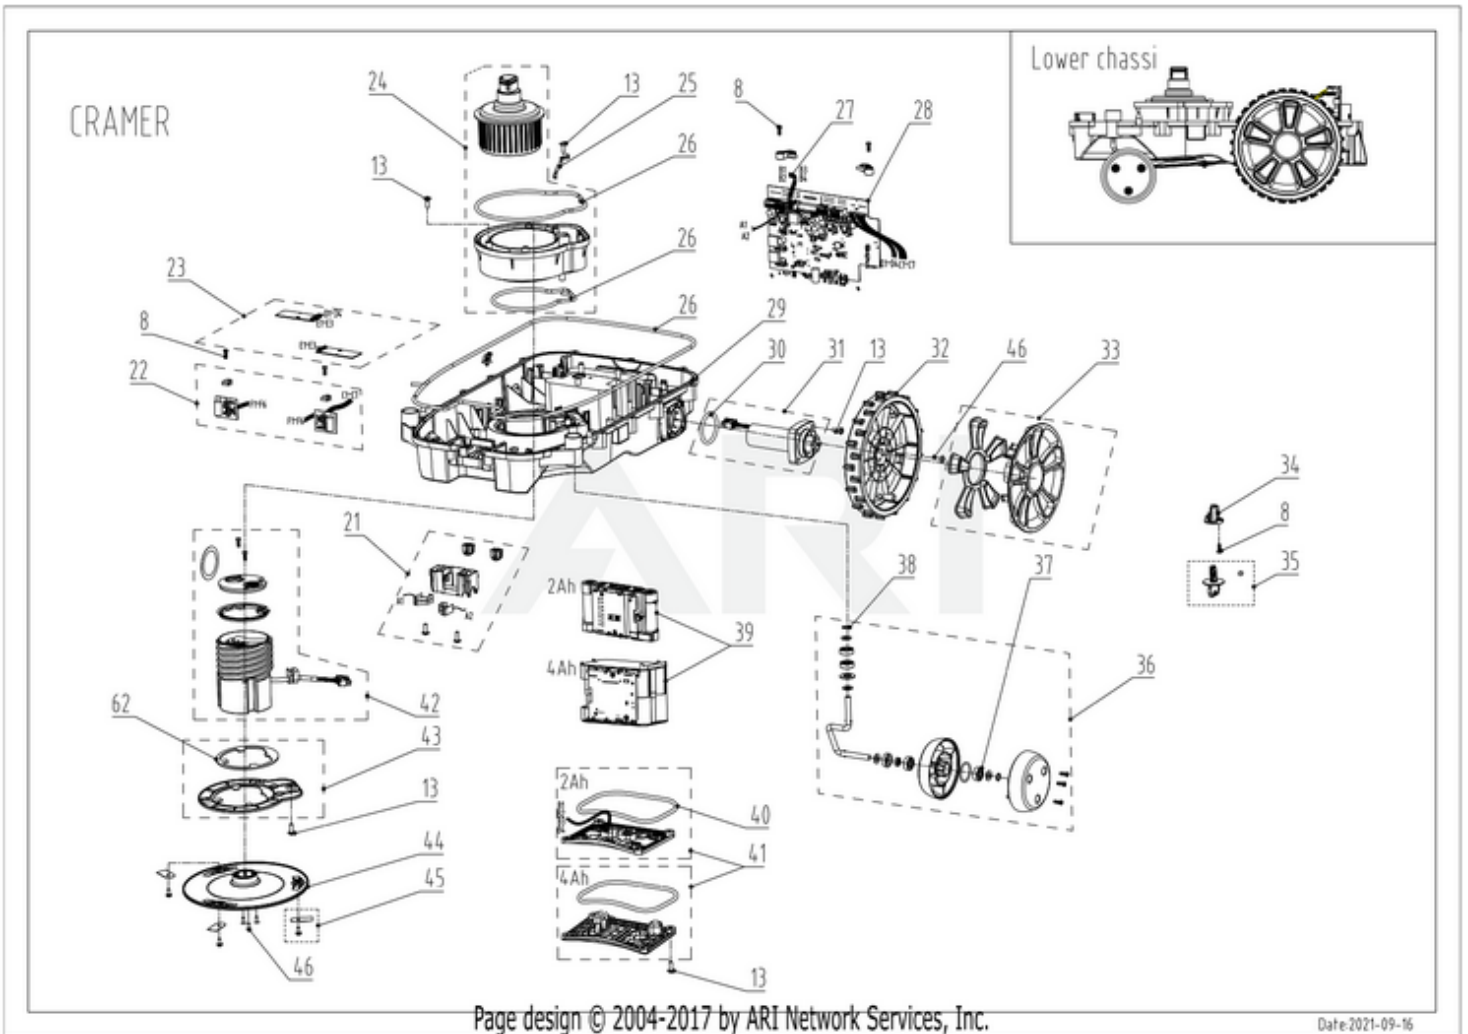

RM1500D 2503286 6952909078489 - 04 Lower Chassi

Ref #	Part #	Description	Qty	Context Note
8	RA32205836	Screw ST4.2*12-F Assembly(10pcs)	1	SET
13	RA322042355	Screw ST5*15 Assembly(10pcs)	1	SET
21	RA310152355	Charging Connector Assembly	1	SET
22	RA310212355	Loop Sensor Assembly	1	SET
23	R0100875-00	Lift Sensor Assembly (from m/2021)	1	SET
24	RA341132355	Height Adjustment Nut Assembly	1	SET
25	RA333022355	Height Adjustment Locker Assembly	1	SET
26	RA329052355V	Sealing Strip Assembly	1	SET
27	RA310272355	Battery extension cable Assembly	1	SET
28	R0101067-00	Main Board Assembly (New SW, all m/2021)	1	SET
29	RA341012355	Chassis Lower Assembly	1	SET
30	RA329042355	O-ring_1 Assembly	1	SET
31	RA310122355	Wheel Motor Assembly	1	SET
32	RA341042355	Rear Wheel Assembly	1	SET
33	R0101764-00	Rear Wheel Side Assembly (Cramer from m/2021)	1	SET
34	RA341172355	Disabling Device Holder Assembly	1	SET
35	RA310702355	Disabling Device Assembly	1	SET
36	R0101770-00	Front Wheel Assembly	1	SET
37	R0101771-00	Stainless Steel Bearing Assembly(4pcs)	1	SET
38	R0101772-00	Stainless Steel Starlock Washer Assembly(10pcs)	1	SET
39	R0101588-00	Battery Assembly 24V 4AH	1	SET
40	RA329052355	Battery Sealing Strip Assembly	1	SET
41	R0101589-00	Battery Cover Assembly(fit 4A battery)	1	SET
42	RA310182355	Cutting Motor Assembly	1	SET
43	RA341122355	Height Adjustment Felt Cover	1	SET
44	RA341372355	Blade Disc Assembly	1	SET
45	2908686	Robotic Blades(Cramer)	1	SET
45	RA333092355	Blade Assembly	1	SET
46	RA322072355	Screw PWT4*12 Assembly (10pcs)	1	SET
62	R0100352-00	Height Adjustment Felt Sealing	1	SET