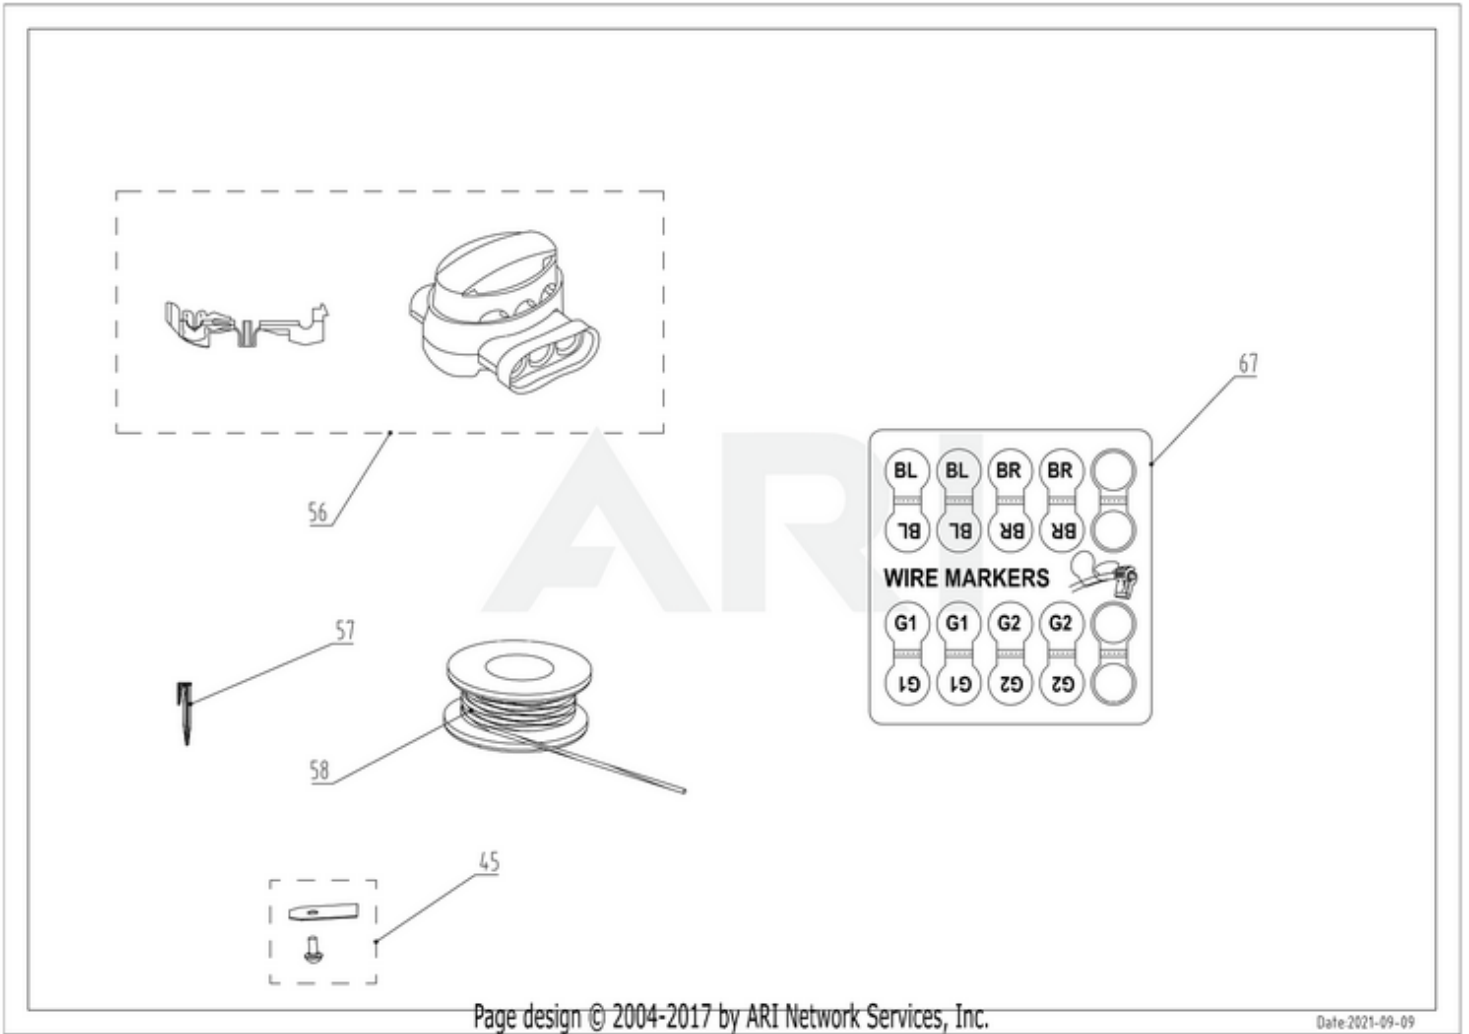

RM1500D 2503286 6952909078489 - 07 Connectors

Ref #	Part #	Description	Qty	Context Note
45	2908686	Robotic Blades(Cramer)	1	Sold as accessory with blister package, ready for store
45	RA333092355	Blade Assembly	1	Sold as spare part with generic package
56	RA365602355	Robotic Connector Kit	1	Sold as spare part with generic package
57	RA341412355	Robotic Wirepegs	1	Sold as spare part with generic package
58	RA364602355	Robotic Loopwire, 100m	1	Sold as spare part with generic package
67	R0101587-00	Wire Marker	1	SET