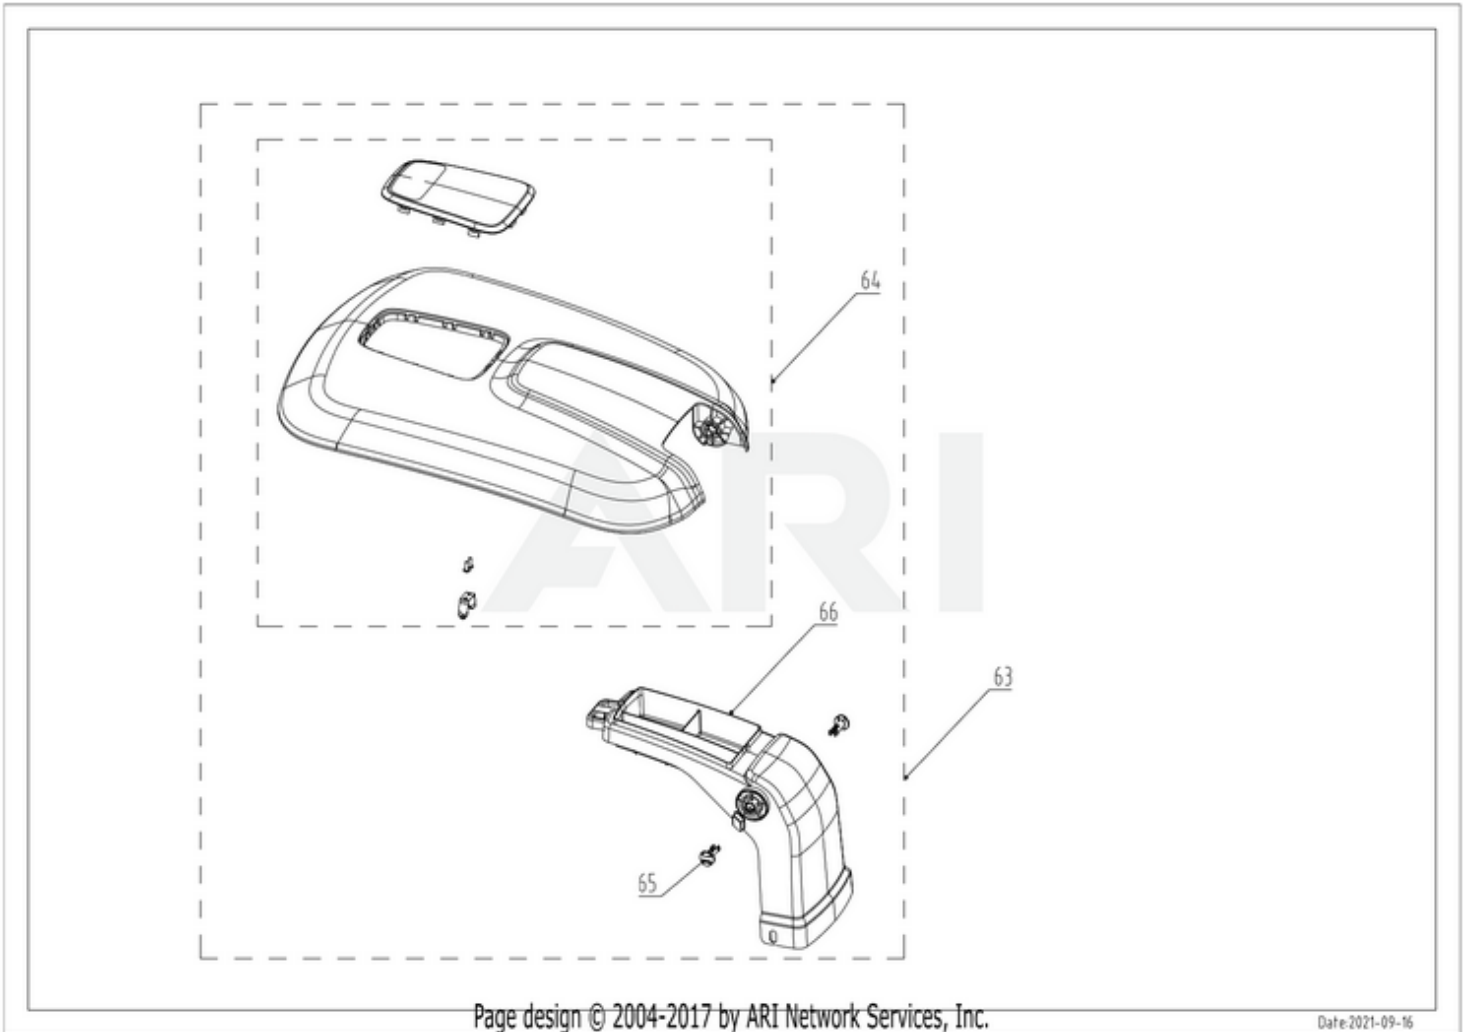

RM1500D 2503286 6952909078489 - 08 Garage

Page design © 2004-2017 by ARI Network Services, Inc.

Date: 2021-09-16

Ref #	Part #	Description	Qty	Context	Note
63	2909786	Cramer Garage	1	SET	
64	R0101050-02	Roof Assembly(CR)	1	SET	
65	R0101051-00	Lock Pin	1	SET	
66	R0101052-00	Support Base	1	SET