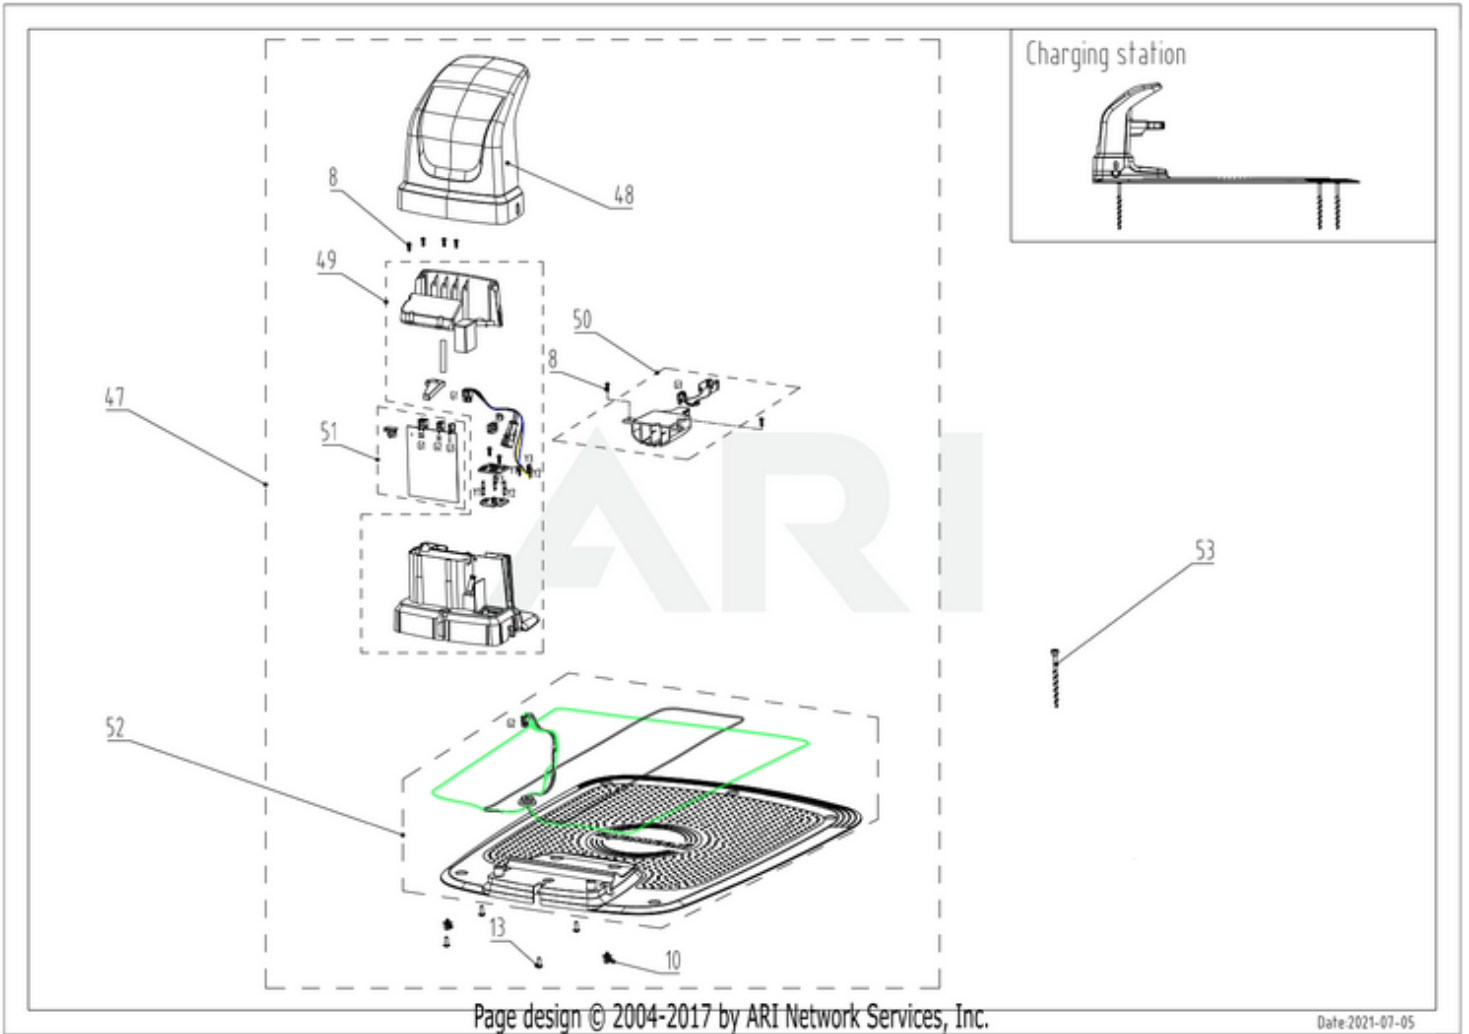

RM1500D 2503286 6952909078489 - 05 Charging Station

Page design © 2004-2017 by ARI Network Services, Inc.

Date: 2021-07-05

Ref #	Part #	Description	Qty	Context	Note
8	RA32205836	Screw ST4.2*12-F Assembly(10pcs)	1	SET	
10	RA341061563	Tie Assembly(10pcs)	1	SET	
13	RA322042355	Screw ST5*15 Assembly(10pcs)	1	SET	
47	RA310023444	Charging Station Assembly(Cramer)	1	SET	
48	RA341632355	CS Hood Assembly	1	SET	
49	RA310632355	CS Tower Assembly	1	SET	
49	R0100363-00	CS Tower Assembly	1	SET	
50	RA310602355	CS Nozzle Wiring Assembly	1	SET	
51	R0100365-00	CS Board 1 Assembly	1	SET	
52	R0100364-00	CS Plate Assembly	1	SET	
53	RA341231173	Charging Station Screw Assembly	1	SET