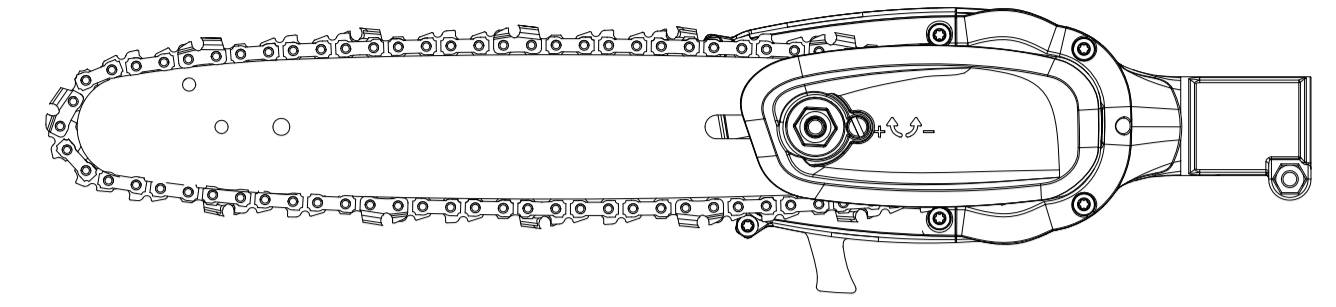

Rod

14-00086-BZ	
ERP NO.	1400086
Model code	82PST

Ref #	Part #	Description	Qty	Context	Note	Cost	MSRP
9	RA333092703	Telescopic tube assembly	1		Set		
		Telescopic tube	1				
		Telescopic tube sleeve	1				
10	RA340012703	Lock knob assembly	1		Set		
		Bolt M5*20	2				
		Nut M5	2				
		Lock knob	1				
		Lock sleeve	1				
		Connect sleeve	1				
11	RA333103135	Middle tube assembly	1		Set		
		Middle tube	1				
		Rubber sleeve	1				
		Spring wire	1				
12	RA349013033	Harness assembly	1		Set		
13	RA340052703	Rear connect tube assembly	1		Set		
		Rear connect tube	1				
		Screw M5*20	3				
		Nut M5	3				
14	RA332022703	Rear tube assembly	1		Set		
		Rear tube	1				
		Sleeve	1				
15	RA311062461	Straps buckle assembly	1		Set		
		Screw M5*12	1				
		Nut M5	1				
		Straps tube	1				
		Straps buckle	1				

Head

1400086-BZ	
ERP NO.	1400086
Model code	82PST

Ref #	Part #	Description	Qty	Context	Note	Cost	MSRP
16	RA311042703	Side cover assembly	1		Set		
		Steel wire clip	1				
		Sleeve	1				
		Lock nut	1				
		Side cover	1				
		Oil seal gasket	1				
17	RA331032703V	Bar support assembly NEW (2018/12)	1		Set		
		Screw	1				
		Bolt	1				
		Screw M4*12	4				
		Bar support	1				
18	RA340152703	Oil window assembly	1		Set		
		Oil window	1				
		Screw M4*12	4				
		Sealing ring	1				
19	RA341022026B	Blade cover NEW (2018/12)	1		Set		
20	RA322002703	10" Chain bar	1		Set		
21	RA311101726	10" Saw chain	1		Set		
22	RA311052703	Oil tank Knob assembly	1		Set		
		Oiler knob pin	1				
		Oiler pull line	1				
		Oiler cover	1				
		Olier knob	1				
		One-way intake valve	1				
		Oiler cover seal ring	1				
		Filter element	1				
23	RA361012703	Motor assembly	1		Set		
		Screw	1				
		Screw M6*10	1				
		Tension disc	1				
		82V Motor	1				
		Sealing ring	1				
		Screw M4*12	2				
24	RA331042703	Housing cover (front) assembly	1		Set		
		Housing cover (front)	1				
		Screw M4*12	2				
25	RA339001726AV	Sprocket assembly	1		Set		
		f10 collar	1				
		9-tooth sprocket	1				
		Sleeve	1				