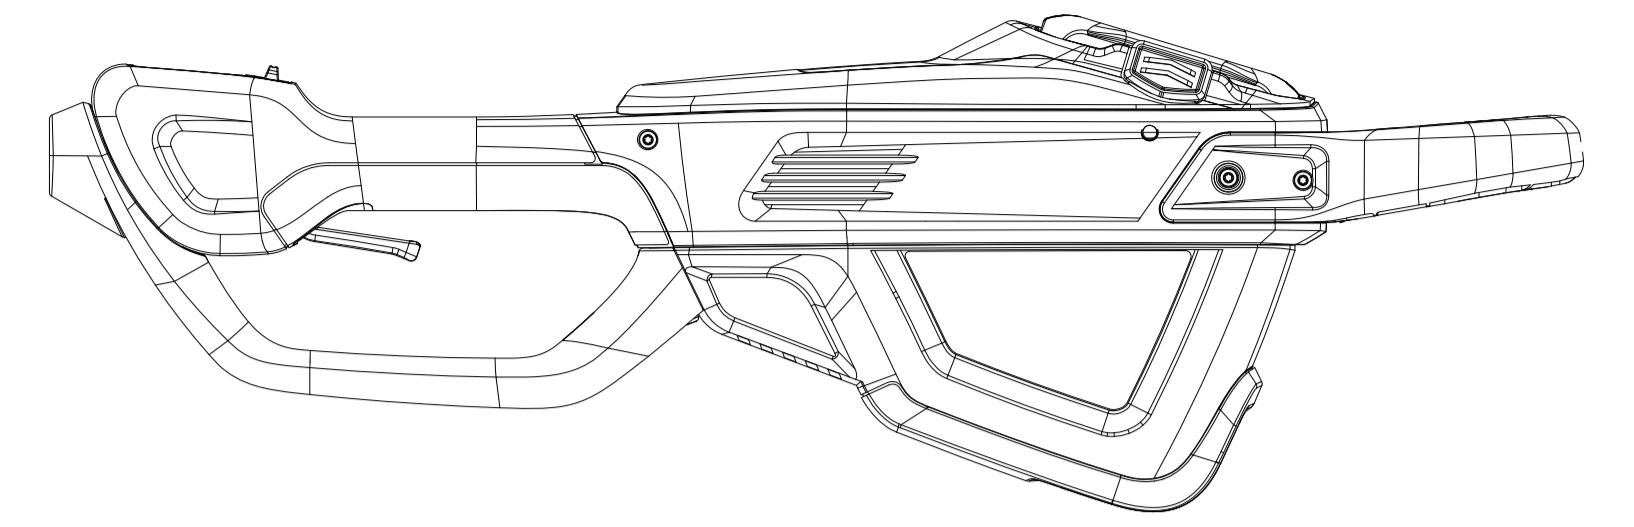

Head

Rod

Handle

1400086-BZ	
ERP NO.	1400086
Model code	82PST

Handle

1400086-BZ	
ERP NO.	1400086
Model code	82PST

Ref #	Part #	Description	Qty	Context	Note	Cost	MSRP
1	RA341012461VD	Handle assembly NEW (2018/12)	1		Set		
		Left handle	1				
		Right handle	1				
		Screw ST4*16	4				
		Switch tigger	1				
		Spring piece	1				
		Button	1				
2	RA333032461	Motor clip tube assembly	1		Set		
		Sponge washer	1				
		Motor clip tube	1				
		Screw M4*12	3				
		Blot M5*8	1				
		Sponge washer ?	1				
		Hoop	1				
3	RA34110811Q2	Release button assembly NEW (2018/12)	1		Set		
		Battery button	1				
		Battery button fixed shaft	1				
		Cage konb sleeve	2				
		Torsion spring	1				
4	RA341052461	Battery chamber assembly	1		Set		
		Battery chamber	1				
		Release button clamp	1				
		Shrapnel	2				
		Inseart seat	1				
		Screw ST4*10	5				
		Fixed plate	1				
5	RA341032461A	Housing assembly NEW (2018/12)	1		Set		
		Left housing	1				
		Right housing	1				
		Left decorative cover	1				
		Right decorative cover	1				
		Screw ST4*16	11				
		Screw M5*10	4				
		Tension disc	1				
		Screw M4*12	1				
6	RA341082703	Rear handle bracket assembly	1		Set		
		Rear handle bracket	1				
		Screw ST4*16	4				
7	RA362022703	PCB assembly	1		Set		

Ref #	Part #	Description	Qty	Context	Note	Cost	MSRP
		82V PCB	1				
		Speed switch	1				
		Micro switch	1				
		Film panel	1				
		Thrinkable tube f5	40				
8	RA341092703	Armguard Support assembly	1		Set		
		Armguard Support	1				
		Screw ST4*16	2				