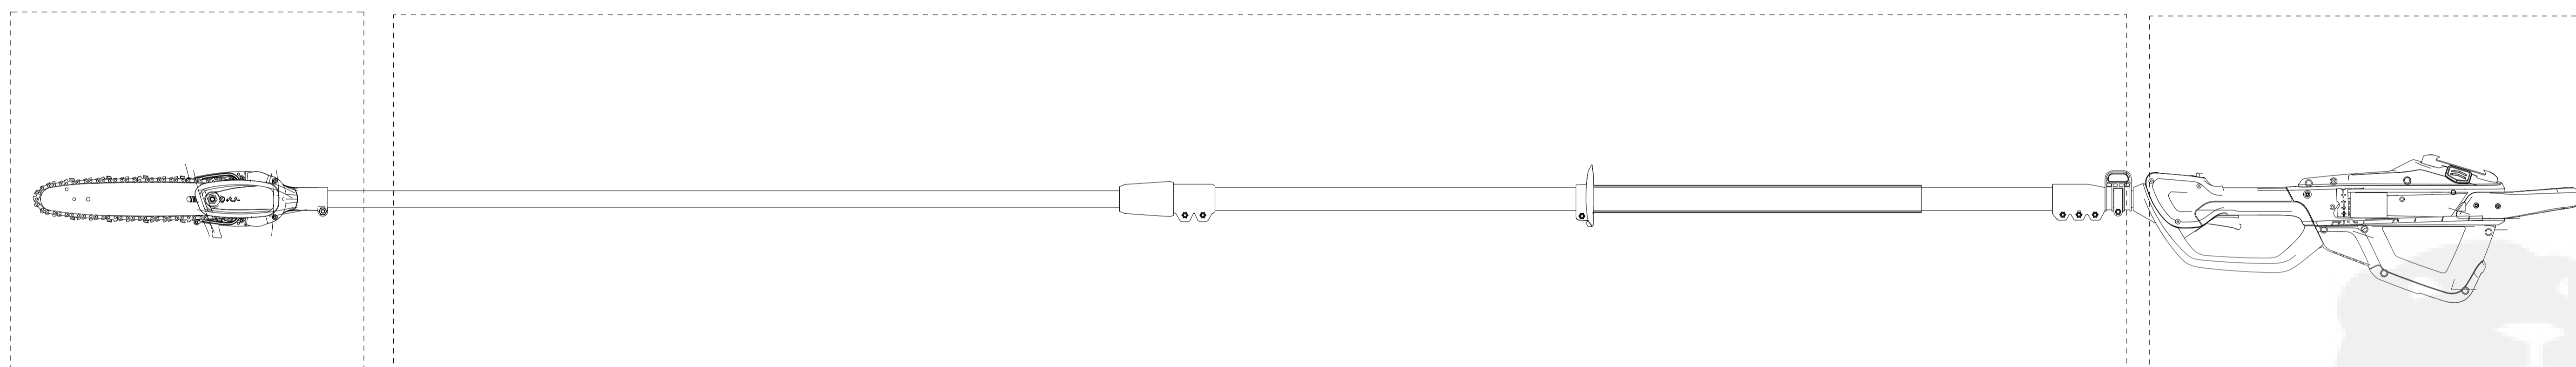

Head

Rod

Handle

1400086-BZ	
ERP NO.	1400086
Model code	82PST

Handle

1400086-BZ	
ERP NO.	1400086
Model code	82PST

Ref #	Part #	Description	Qty	Context	Note	Cost	MSRP
1	RA341012461VD	Handle assembly NEW (2018/12)	1		Set		
		Left handle	1				
		Right handle	1				
		Screw ST4*16	4				
		Switch tigger	1				
		Spring piece	1				
		Button	1				
2	RA333032461	Motor clip tube assembly	1		Set		
		Sponge washer	1				
		Motor clip tube	1				
		Screw M4*12	3				
		Blot M5*8	1				
		Sponge washer ?	1				
		Hoop	1				
3	RA34110811Q2	Release button assembly NEW (2018/12)	1		Set		
		Battery button	1				
		Battery button fixed shaft	1				
		Cage konb sleeve	2				
		Torsion spring	1				
4	RA341052461	Battery chamber assembly	1		Set		
		Battery chamber	1				
		Release button clamp	1				
		Shrapnel	2				
		Inseart seat	1				
		Screw ST4*10	5				
		Fixed plate	1				
5	RA341032461A	Housing assembly NEW (2018/12)	1		Set		
		Left housing	1				
		Right housing	1				
		Left decorative cover	1				
		Right decorative cover	1				
		Screw ST4*16	11				
		Screw M5*10	4				
		Tension disc	1				
		Screw M4*12	1				
6	RA341082703	Rear handle bracket assembly	1		Set		
		Rear handle bracket	1				
		Screw ST4*16	4				
7	RA362022703	PCB assembly	1		Set		