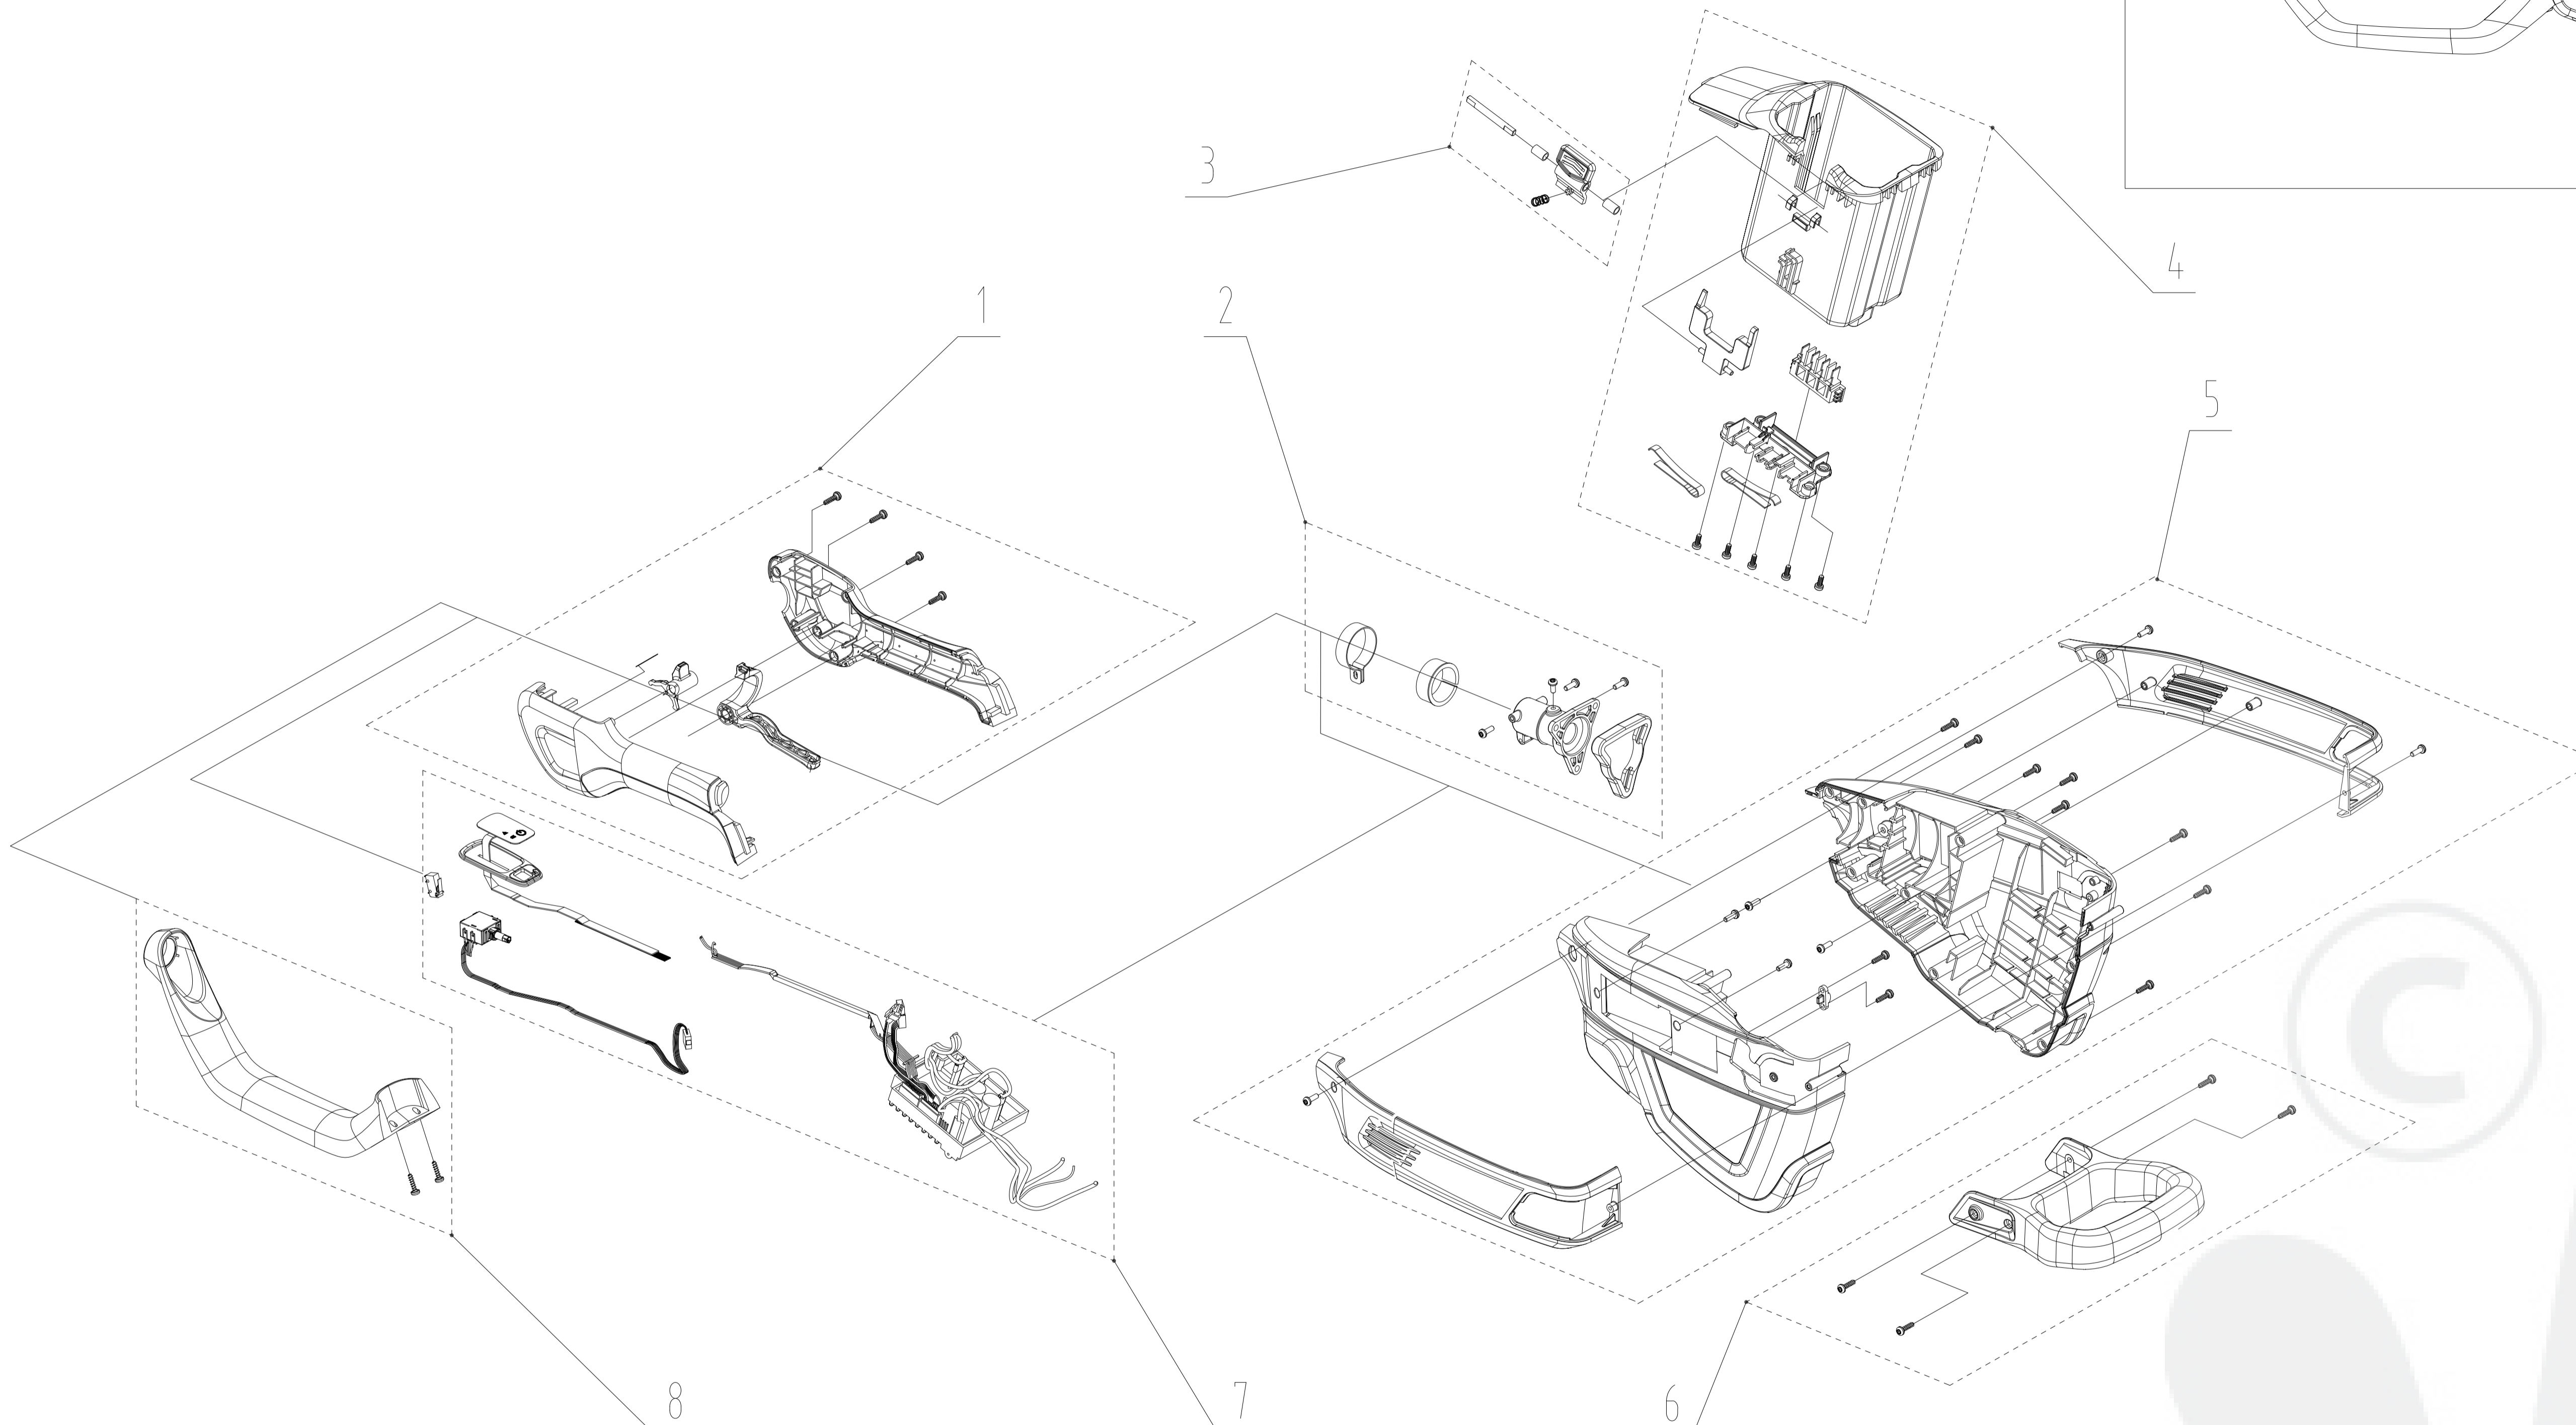

Head

Rod

Handle

1400086-BZ	
ERP NO.	1400086
Model code	82PST

Handle

1400086-BZ	
ERP NO.	1400086
Model code	82PST

Ref #	Part #	Description	Qty	Context	Note	Cost	MSRP
1	RA341012461VD	Handle assembly NEW (2018/12)	1		Set		
		Left handle	1				
		Right handle	1				
		Screw ST4*16	4				
		Switch tigger	1				
		Spring piece	1				
		Button	1				
2	RA333032461	Motor clip tube assembly	1		Set		
		Sponge washer	1				
		Motor clip tube	1				
		Screw M4*12	3				
		Blot M5*8	1				
		Sponge washer ?	1				
		Hoop	1				
3	RA34110811Q2	Release button assembly NEW (2018/12)	1		Set		
		Battery button	1				
		Battery button fixed shaft	1				
		Cage konb sleeve	2				
		Torsion spring	1				
4	RA341052461	Battery chamber assembly	1		Set		
		Battery chamber	1				
		Release button clamp	1				
		Shrapnel	2				
		Inseart seat	1				
		Screw ST4*10	5				
		Fixed plate	1				
5	RA341032461A	Housing assembly NEW (2018/12)	1		Set		
		Left housing	1				
		Right housing	1				
		Left decorative cover	1				
		Right decorative cover	1				
		Screw ST4*16	11				
		Screw M5*10	4				
		Tension disc	1				
		Screw M4*12	1				
6	RA341082703	Rear handle bracket assembly	1		Set		
		Rear handle bracket	1				
		Screw ST4*16	4				
7	RA362022703	PCB assembly	1		Set		