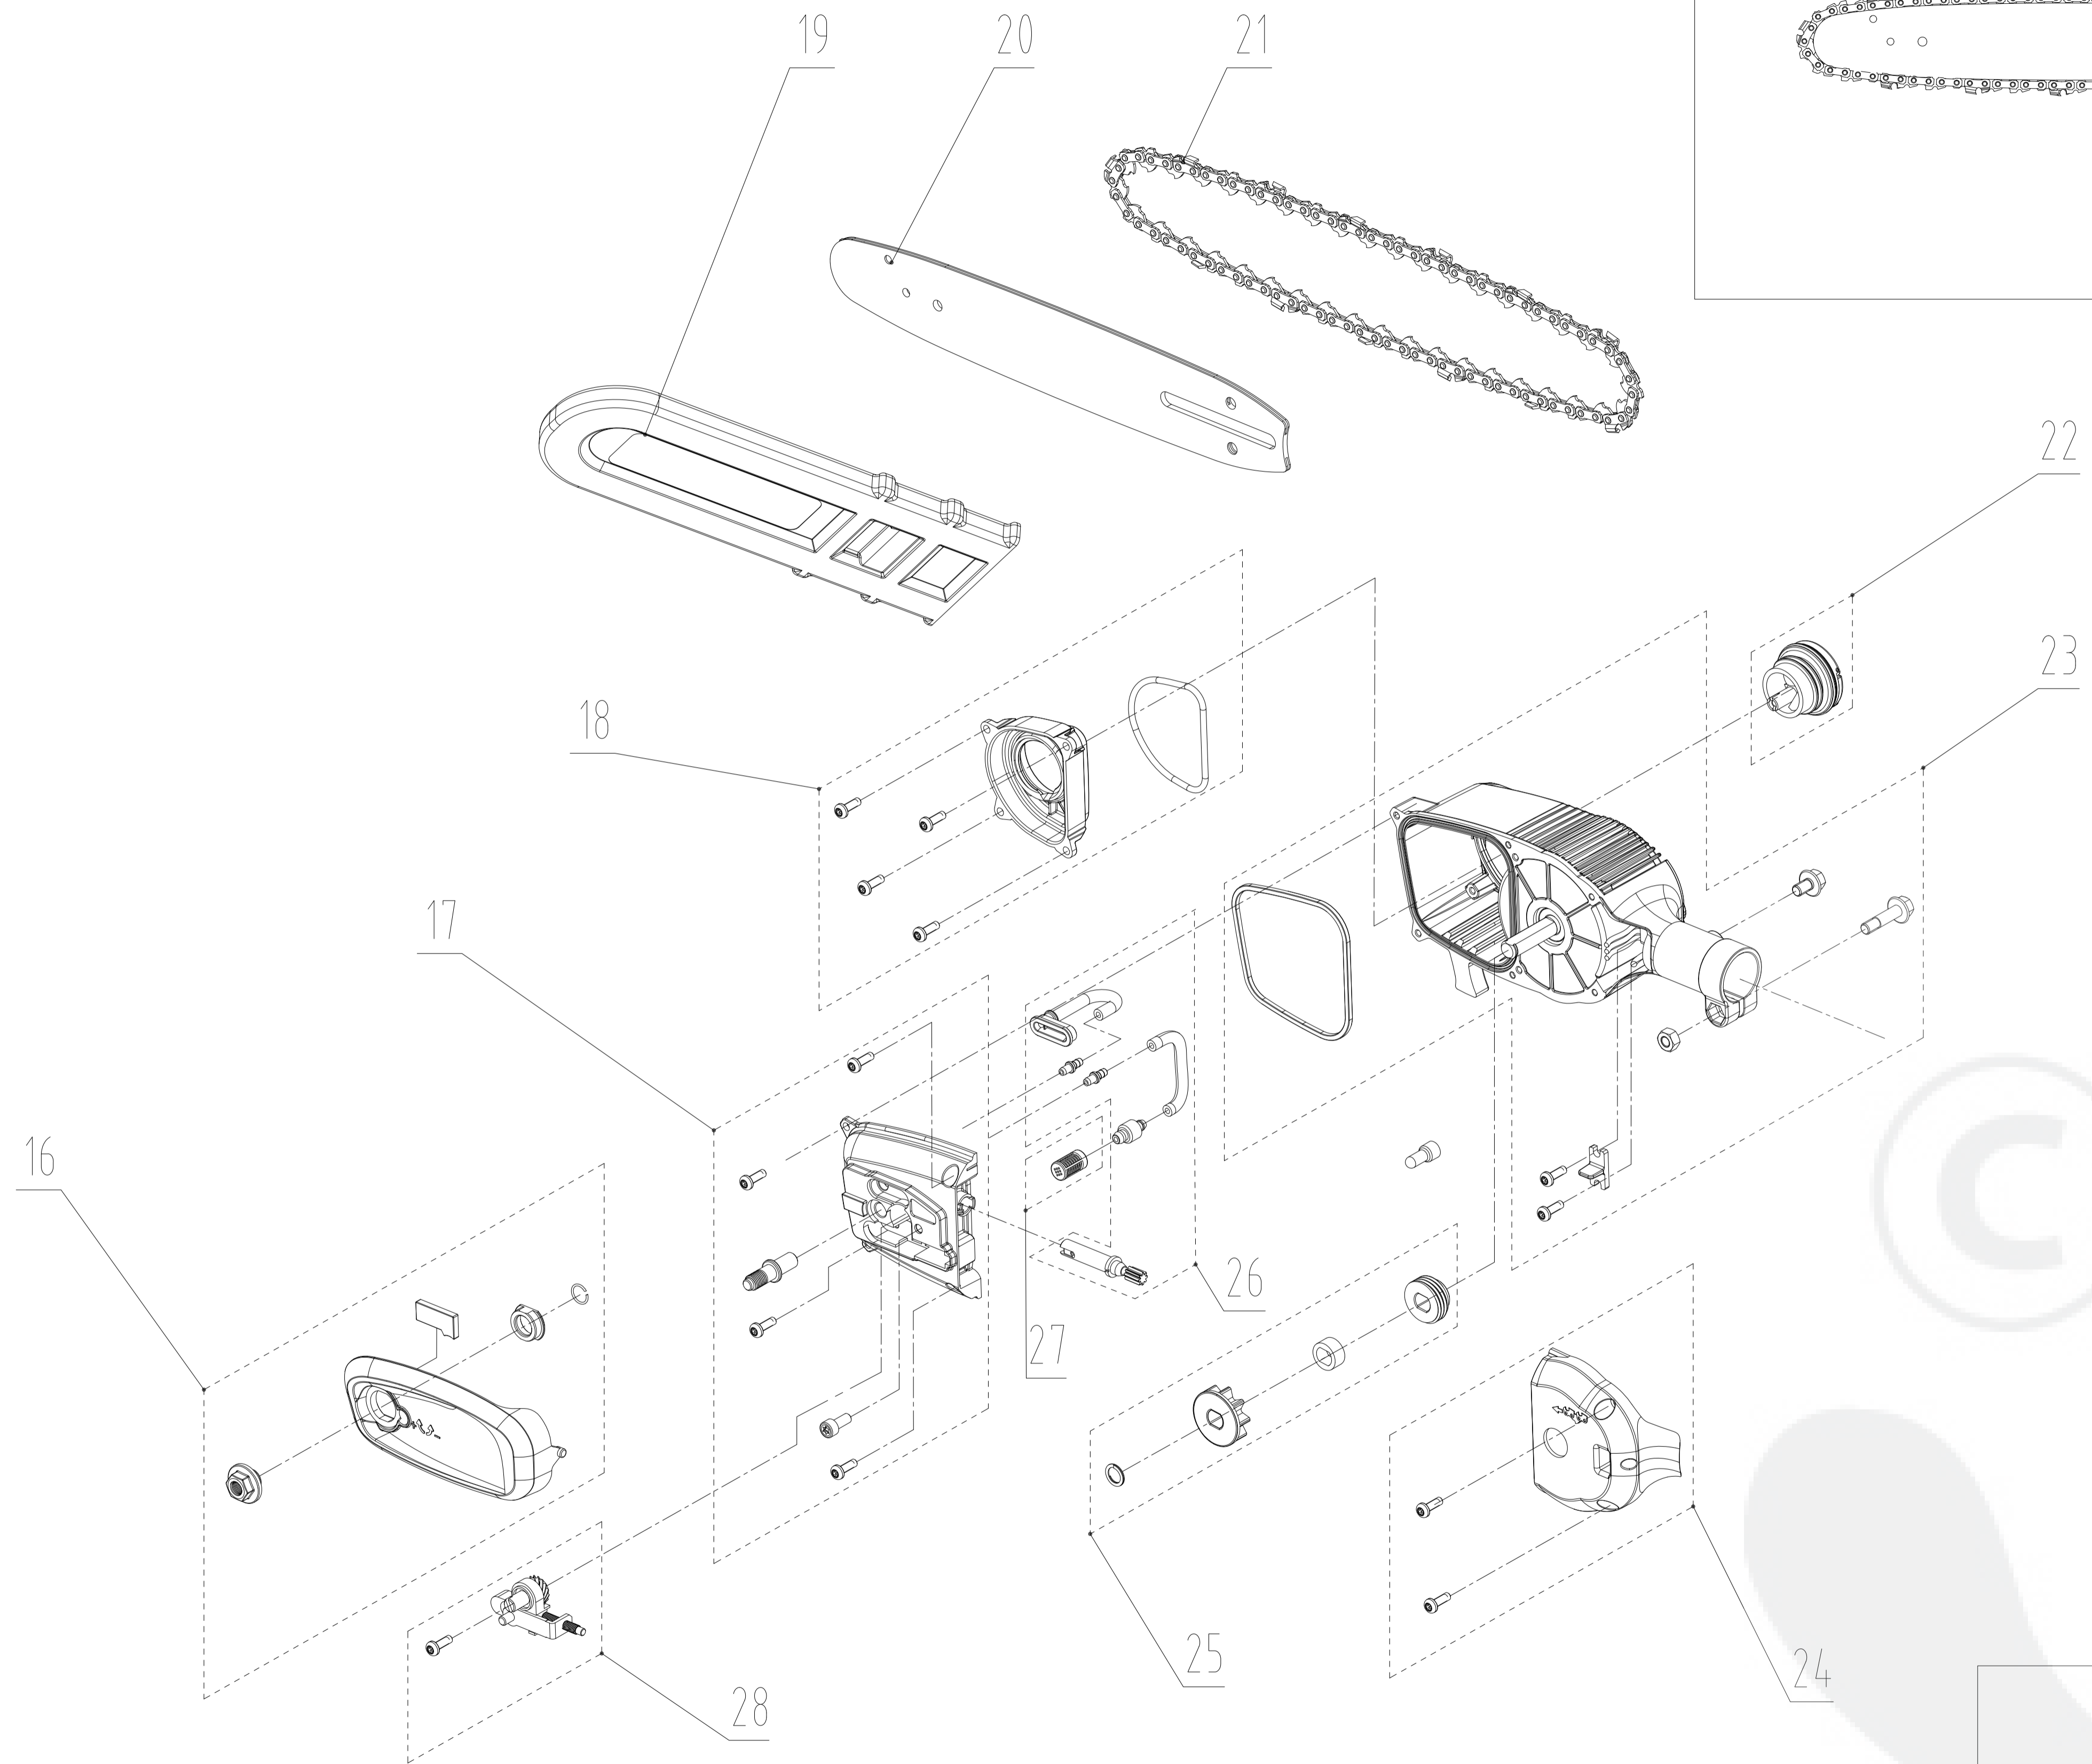

Rod

14-00086-BZ	
ERP NO.	1400086
Model code	82PST

Ref #	Part #	Description	Qty	Context	Note	Cost	MSRP
9	RA333092703	Telescopic tube assembly	1		Set		
		Telescopic tube	1				
		Telescopic tube sleeve	1				
10	RA340012703	Lock knob assembly	1		Set		
		Bolt M5*20	2				
		Nut M5	2				
		Lock knob	1				
		Lock sleeve	1				
		Connect sleeve	1				
11	RA333103135	Middle tube assembly	1		Set		
		Middle tube	1				
		Rubber sleeve	1				
		Spring wire	1				
12	RA349013033	Harness assembly	1		Set		
13	RA340052703	Rear connect tube assembly	1		Set		
		Rear connect tube	1				
		Screw M5*20	3				
		Nut M5	3				
14	RA332022703	Rear tube assembly	1		Set		
		Rear tube	1				
		Sleeve	1				
15	RA311062461	Straps buckle assembly	1		Set		
		Screw M5*12	1				
		Nut M5	1				
		Straps tube	1				
		Straps buckle	1				

Head

1400086-BZ	
ERP NO.	1400086
Model code	82PST

Ref #	Part #	Description	Qty	Context	Note	Cost	MSRP
16	RA311042703	Side cover assembly	1		Set		
		Steel wire clip	1				
		Sleeve	1				
		Lock nut	1				
		Side cover	1				
		Oil seal gasket	1				
17	RA331032703V	Bar support assembly NEW (2018/12)	1		Set		
		Screw	1				
		Bolt	1				
		Screw M4*12	4				
		Bar support	1				
18	RA340152703	Oil window assembly	1		Set		
		Oil window	1				
		Screw M4*12	4				
		Sealing ring	1				
19	RA341022026B	Blade cover NEW (2018/12)	1		Set		
20	RA322002703	10" Chain bar	1		Set		
21	RA311101726	10" Saw chain	1		Set		
22	RA311052703	Oil tank Knob assembly	1		Set		
		Oiler knob pin	1				
		Oiler pull line	1				
		Oiler cover	1				
		Olier knob	1				
		One-way intake valve	1				
		Oiler cover seal ring	1				
		Filter element	1				
23	RA361012703	Motor assembly	1		Set		
		Screw	1				
		Screw M6*10	1				
		Tension disc	1				
		82V Motor	1				
		Sealing ring	1				
		Screw M4*12	2				
24	RA331042703	Housing cover (front) assembly	1		Set		
		Housing cover (front)	1				
		Screw M4*12	2				
25	RA339001726AV	Sprocket assembly	1		Set		
		f10 collar	1				
		9-tooth sprocket	1				
		Sleeve	1				