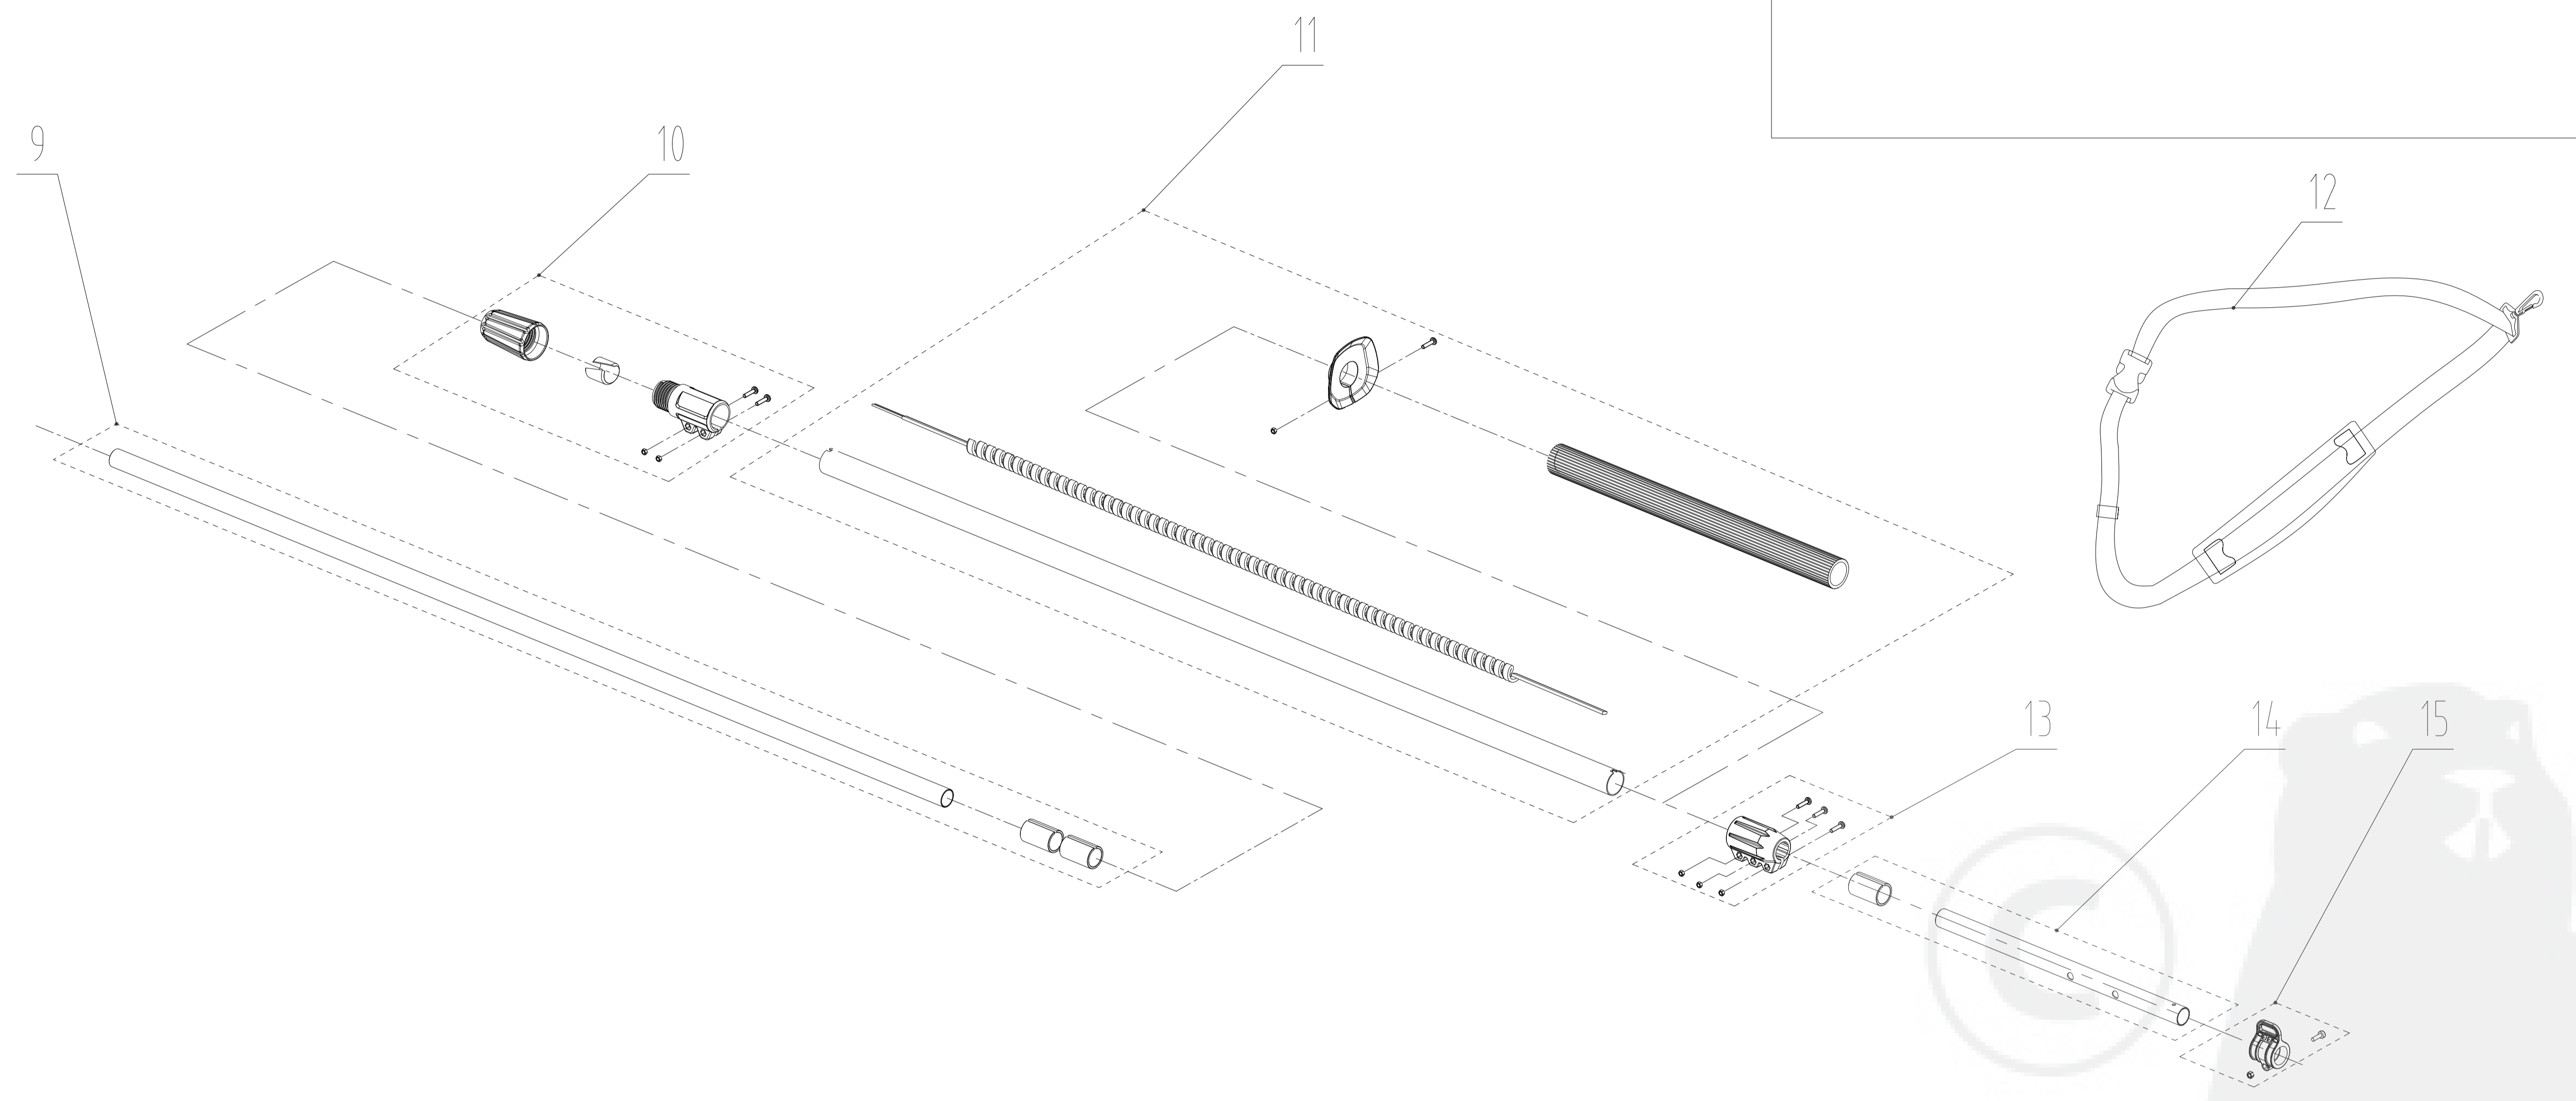

Rod

14-00086-BZ	
ERP NO.	1400086
Model code	82PST