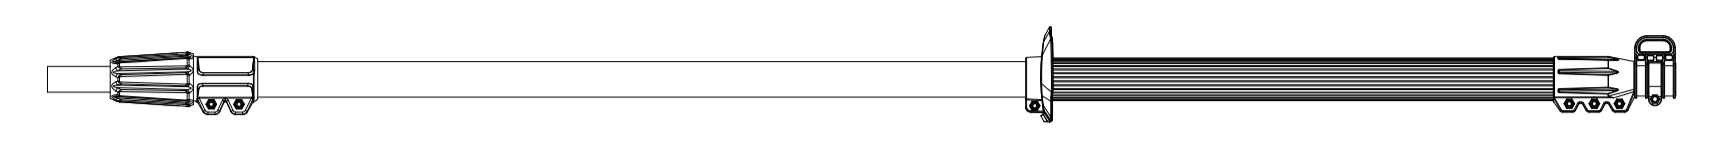

Rod

14-00086-BZ	
ERP NO.	1400086
Model code	82PST