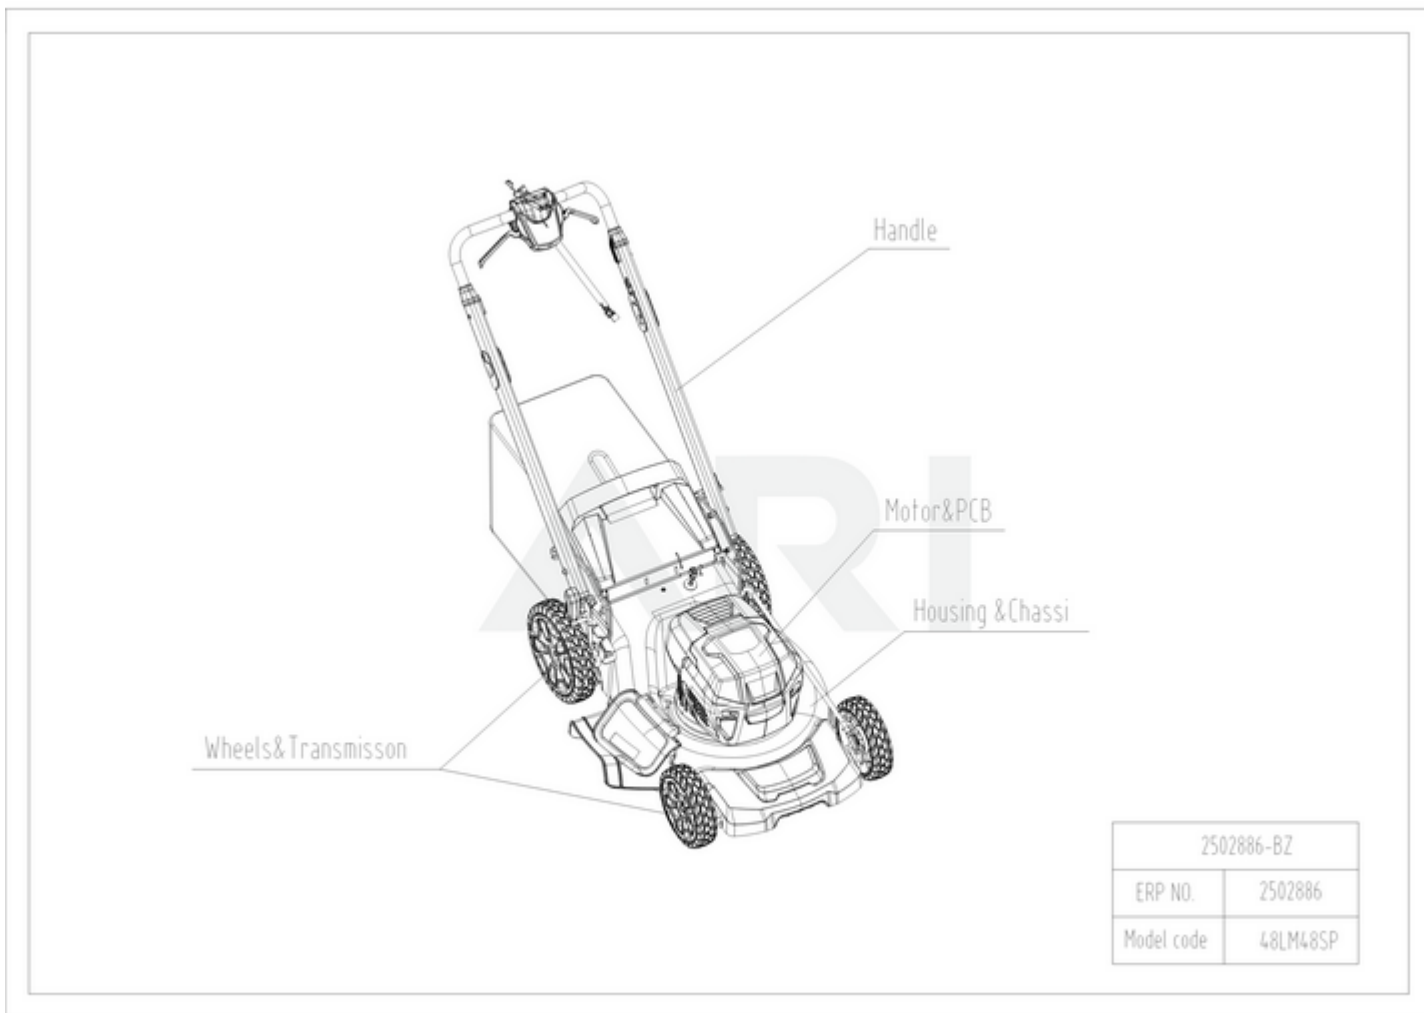

48V 48 cm SP Mower 48LM48SP 2502886 6952909076560 - 01 Overview

Page design © 2004-2017 by ARI Network Services, Inc.

48V 48 cm SP Mower 48LM48SP 2502886 6952909076560 - 02 Handle

Page design © 2004-2017 by ARI Network Services, Inc.

Ref #	Part #	Description	Qty	Context	Note
1	R0101910-00	Upper Push Handle Assembly	1	SET	
2	R0101911-00	Right Lower Push Handle Assembly	1	SET	
3	R0101912-00	Left Lower Push Handle Assembly	1	SET	
4	R0101913-00	Switch box assembly	1	SET	

48V 48 cm SP Mower 48LM48SP 2502886 6952909076560 - 03 Housing Chassi

Page design © 2004-2017 by ARI Network Services, Inc.

Ref #	Part #	Description	Qty	Context Note
5	R0101914-00	Power Cord Gromet	1	SET
6	R0101915-00	Side Discharge Chute	1	SET
7	R0101916-00	Rear Plug assembly	1	SET
8	R0101917-00	Grass Bag Assembly	1	SET
9	R0101918-00	Rear Coverplate Assembly	1	SET
10	R0101919-00	Rear Cowl assembly	1	SET
11	R0101920-00	Right height adjustment bracket assembly	1	SET
12	R0101921-00	Side cover assembly	1	PCS
13	R0100714-00	Hexagon flange bolts assembly	1	SET
14	R0101922-00	Blade/Bar assembly	1	SET
15	RA341191179E	Fan assembly	1	SET
16	R0101923-00	Bumper assembly	1	SET
17	R0101924-00	Dash Cowl assembly	1	SET
18	R0101925-00	Housing assembly	1	SET
19	R0101926-00	Left height adjustment bracket assembly	1	SET
20	R0101927-00	Height Adjustment Connecting Rod Assembly	1	SET

48V 48 cm SP Mower 48LM48SP 2502886 6952909076560 - 05 Wheels Transmission

Page design © 2004-2017 by ARI Network Services, Inc.

Ref #	Part #	Description	Qty	Context Note
22	R0101933-00	10" wheel assembly	2	SET
23	R0101934-00	Self-propelled reducer assembly	1	SET
23.1	R0101935-00	Gear Reducer Assembly	1	SET
23.2	R0101936-00	Height Adjustment Lever Assembly	1	SET
24	R0101937-00	Retaining Plate Assembly	1	SET
25	R0101938-00	8" wheel assembly	2	SET
26	R0101939-00	Front Wheel Axle assembly	1	SET