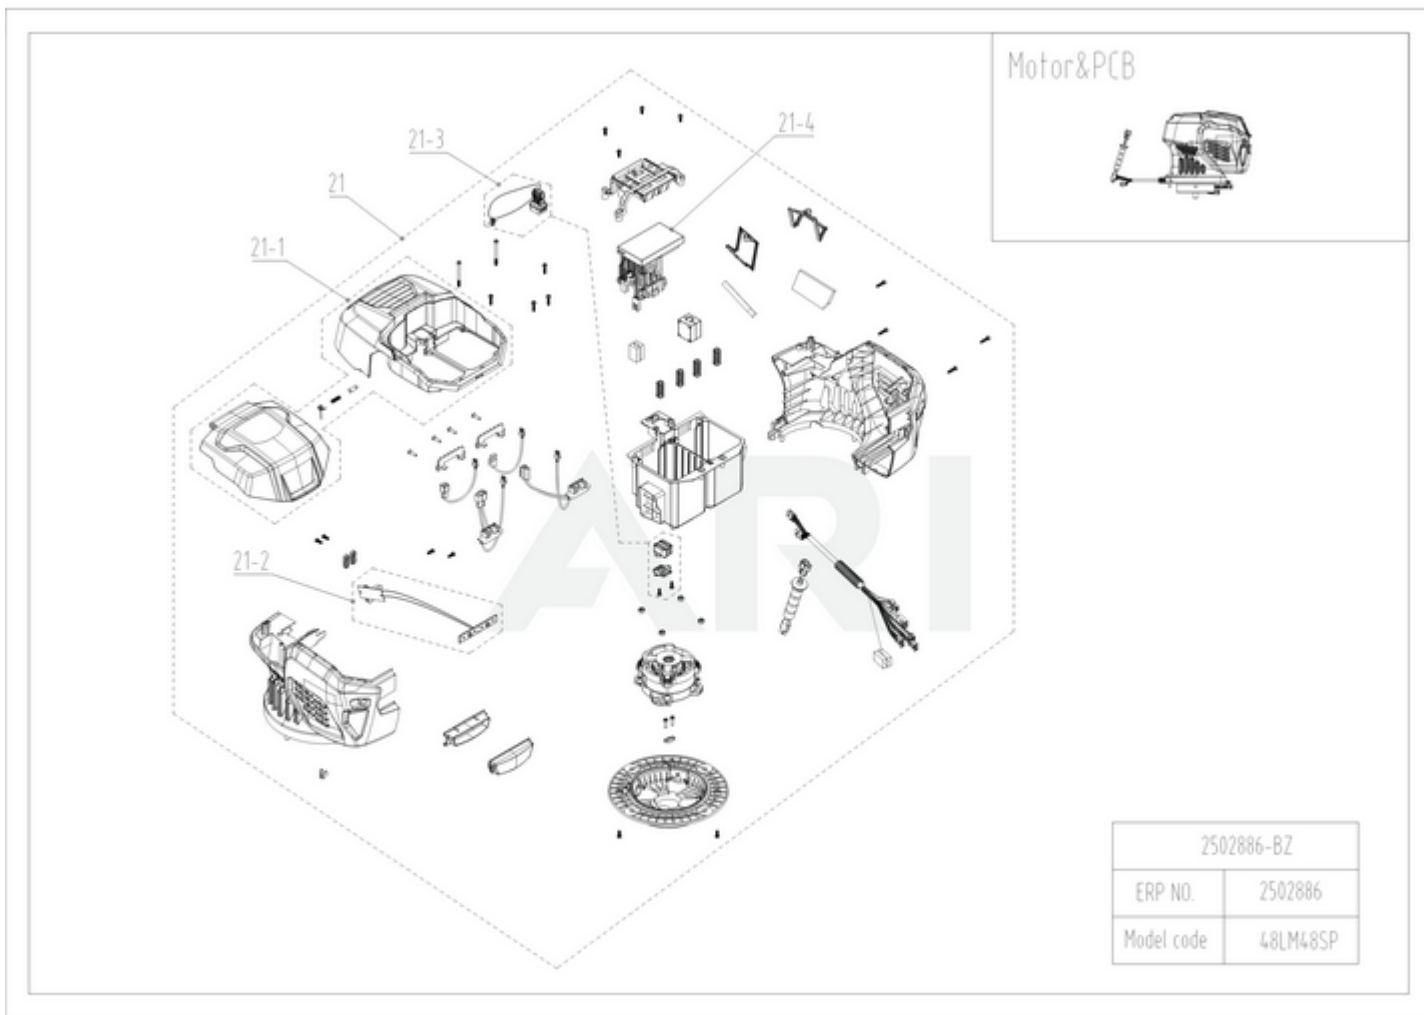

Ref #	Part #	Description	Qty	Context	Note
1	R0101910-00	Upper Push Handle Assembly	1	SET	
2	R0101911-00	Right Lower Push Handle Assembly	1	SET	
3	R0101912-00	Left Lower Push Handle Assembly	1	SET	
4	R0101913-00	Switch box assembly	1	SET	

48V 48 cm SP Mower 48LM48SP 2502886 6952909076560 - 03 Housing Chassi

Page design © 2004-2017 by ARI Network Services, Inc.

Ref #	Part #	Description	Qty	Context Note
5	R0101914-00	Power Cord Gromet	1	SET
6	R0101915-00	Side Discharge Chute	1	SET
7	R0101916-00	Rear Plug assembly	1	SET
8	R0101917-00	Grass Bag Assembly	1	SET
9	R0101918-00	Rear Coverplate Assembly	1	SET
10	R0101919-00	Rear Cowl assembly	1	SET
11	R0101920-00	Right height adjustment bracket assembly	1	SET
12	R0101921-00	Side cover assembly	1	PCS
13	R0100714-00	Hexagon flange bolts assembly	1	SET
14	R0101922-00	Blade/Bar assembly	1	SET
15	RA341191179E	Fan assembly	1	SET
16	R0101923-00	Bumper assembly	1	SET
17	R0101924-00	Dash Cowl assembly	1	SET
18	R0101925-00	Housing assembly	1	SET
19	R0101926-00	Left height adjustment bracket assembly	1	SET
20	R0101927-00	Height Adjustment Connecting Rod Assembly	1	SET

48V 48 cm SP Mower 48LM48SP 2502886 6952909076560 - 04 Motor PCB

Page design © 2004-2017 by ARI Network Services, Inc.

Ref #	Part #	Description	Qty	Context Note
21	R0101928-00	Power head assembly	1	SET
21.1	R0101929-00	Upper Cover Piece Assembly		
21.2	R0101930-00	Lamp plate assembly	1	
21.3	RA311202376A	key assembly NEW (2018/12)		
21.4	R0101931-00	PCBA assembly		

48V 48 cm SP Mower 48LM48SP 2502886 6952909076560 - 05 Wheels Transmission

Page design © 2004-2017 by ARI Network Services, Inc.

Ref #	Part #	Description	Qty	Context Note
22	R0101933-00	10" wheel assembly	2	SET
23	R0101934-00	Self-propelled reducer assembly	1	SET
23.1	R0101935-00	Gear Reducer Assembly	1	SET
23.2	R0101936-00	Height Adjustment Lever Assembly	1	SET
24	R0101937-00	Retaining Plate Assembly	1	SET
25	R0101938-00	8" wheel assembly	2	SET
26	R0101939-00	Front Wheel Axle assembly	1	SET