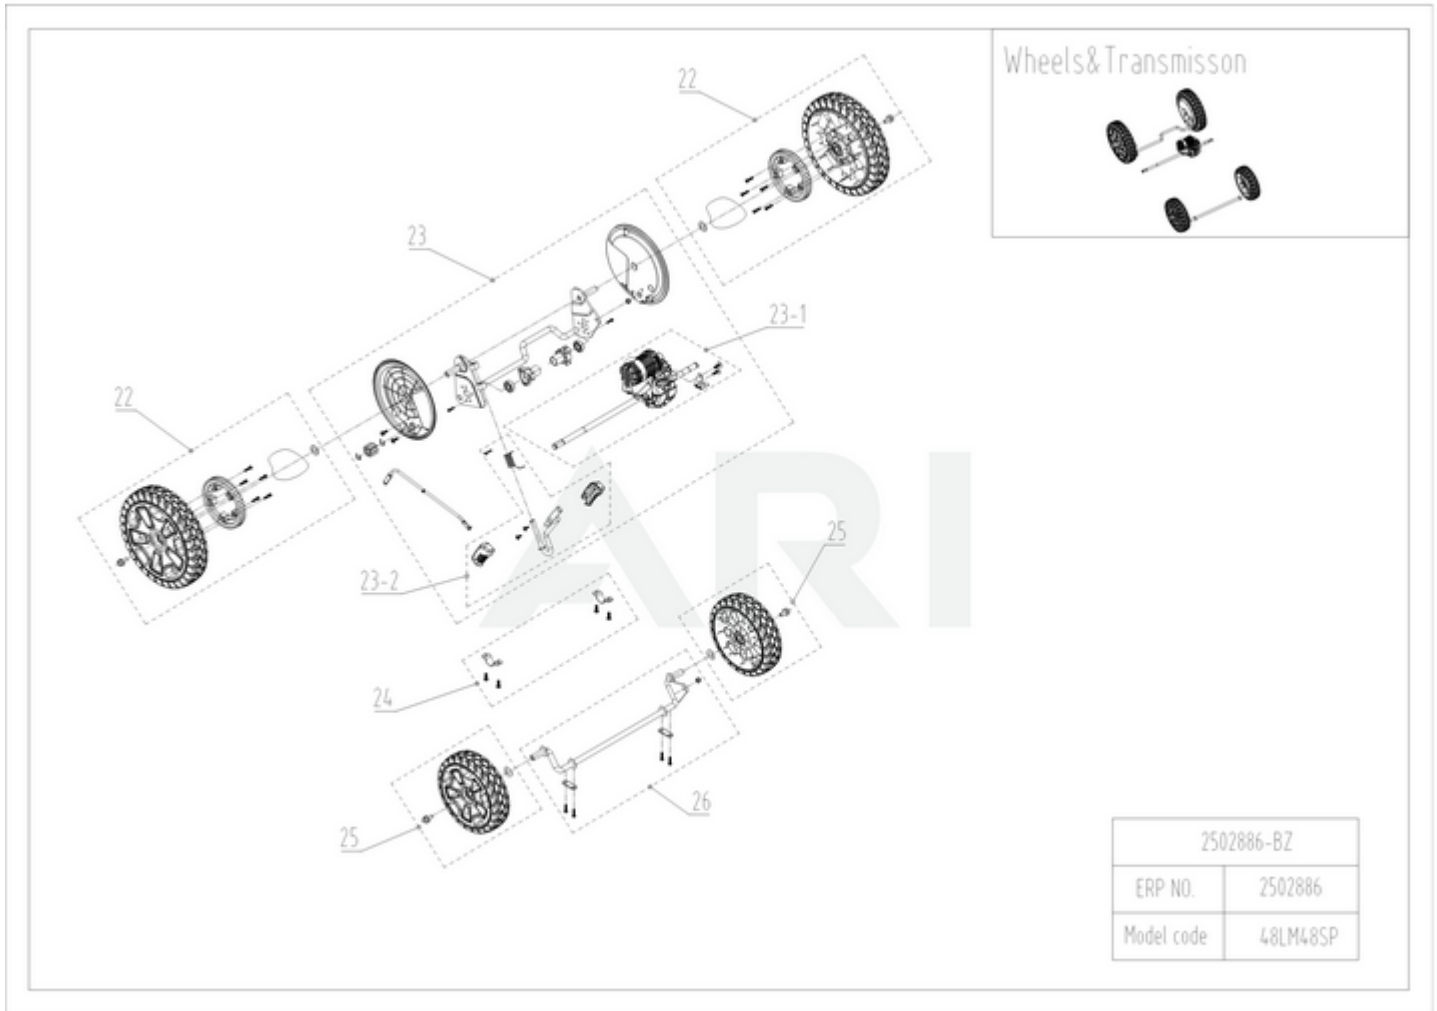

Ref #	Part #	Description	Qty	Context	Note
1	R0101910-00	Upper Push Handle Assembly	1	SET	
2	R0101911-00	Right Lower Push Handle Assembly	1	SET	
3	R0101912-00	Left Lower Push Handle Assembly	1	SET	
4	R0101913-00	Switch box assembly	1	SET	

48V 48 cm SP Mower 48LM48SP 2502886 6952909076560 - 03 Housing Chassi

Page design © 2004-2017 by ARI Network Services, Inc.

Ref #	Part #	Description	Qty	Context Note
5	R0101914-00	Power Cord Gromet	1	SET
6	R0101915-00	Side Discharge Chute	1	SET
7	R0101916-00	Rear Plug assembly	1	SET
8	R0101917-00	Grass Bag Assembly	1	SET
9	R0101918-00	Rear Coverplate Assembly	1	SET
10	R0101919-00	Rear Cowl assembly	1	SET
11	R0101920-00	Right height adjustment bracket assembly	1	SET
12	R0101921-00	Side cover assembly	1	PCS
13	R0100714-00	Hexagon flange bolts assembly	1	SET
14	R0101922-00	Blade/Bar assembly	1	SET
15	RA341191179E	Fan assembly	1	SET
16	R0101923-00	Bumper assembly	1	SET
17	R0101924-00	Dash Cowl assembly	1	SET
18	R0101925-00	Housing assembly	1	SET
19	R0101926-00	Left height adjustment bracket assembly	1	SET
20	R0101927-00	Height Adjustment Connecting Rod Assembly	1	SET

48V 48 cm SP Mower 48LM48SP 2502886 6952909076560 - 04 Motor PCB

Page design © 2004-2017 by ARI Network Services, Inc.

Ref #	Part #	Description	Qty	Context Note
21	R0101928-00	Power head assembly	1	SET
21.1	R0101929-00	Upper Cover Piece Assembly		
21.2	R0101930-00	Lamp plate assembly	1	
21.3	RA311202376A	key assembly NEW (2018/12)		
21.4	R0101931-00	PCBA assembly		

48V 48 cm SP Mower 48LM48SP 2502886 6952909076560 - 05 Wheels Transmission

Page design © 2004-2017 by ARI Network Services, Inc.

Ref #	Part #	Description	Qty	Context Note
22	R0101933-00	10" wheel assembly	2	SET
23	R0101934-00	Self-propelled reducer assembly	1	SET
23.1	R0101935-00	Gear Reducer Assembly	1	SET
23.2	R0101936-00	Height Adjustment Lever Assembly	1	SET
24	R0101937-00	Retaining Plate Assembly	1	SET
25	R0101938-00	8" wheel assembly	2	SET
26	R0101939-00	Front Wheel Axle assembly	1	SET