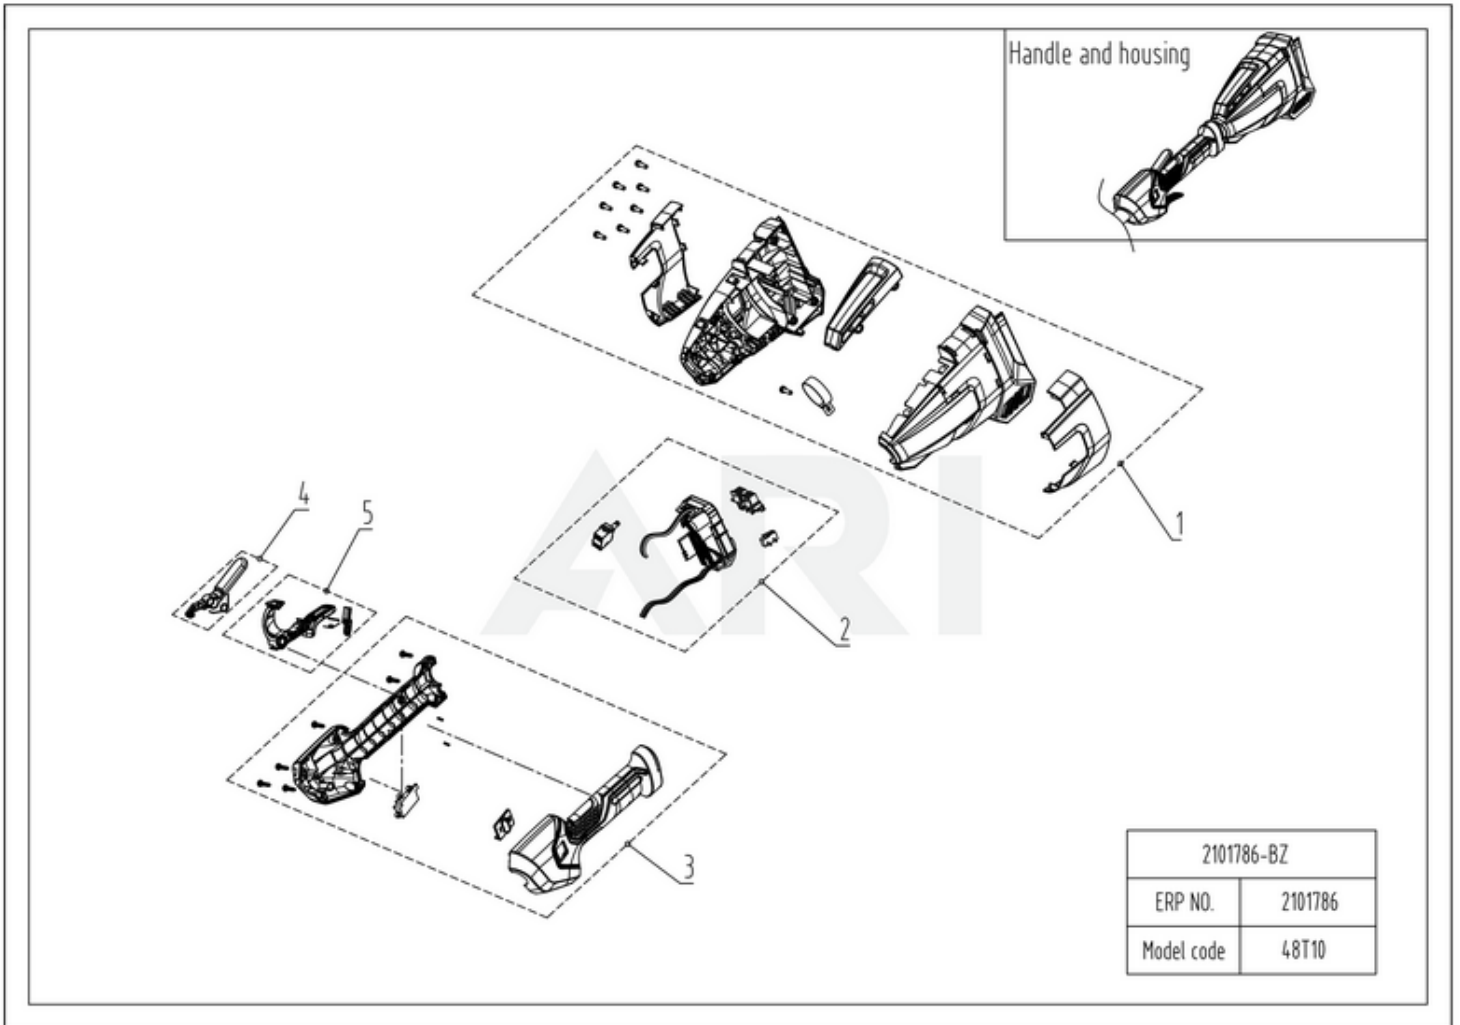

48V String Trimmer 48TX10 2101786 6952909076577 - 01 Overview

2101786-BZ	
ERP NO.	2101786
Model code	48T10

Page design © 2004-2017 by ARI Network Services, Inc.

48V String Trimmer 48TX10 2101786 6952909076577 - 02 Housing

Page design © 2004-2017 by ARI Network Services, Inc.

<b>Ref #</b>	<b>Part #</b>	<b>Description</b>	<b>Qty</b>	<b>Context</b>	<b>Note</b>
1	R0101872-00	Housing Assembly	1	SET	
2	R0101873-00	PCBA	1	SET	
3	R0101874-00	Handle Assembly	1	SET	
4	R0101875-00	Lock-out Assembly(main)	1	SET	
5	R0101876-00	Switch trigger	1	SET	

48V String Trimmer 48TX10 2101786 6952909076577 - 03 Rod

Page design © 2004-2017 by ARI Network Services, Inc.

<b>Ref #</b>	<b>Part #</b>	<b>Description</b>	<b>Qty</b>	<b>Context Note</b>
6	R0101877-00	Motor Assembly	1	Set
7	R0101878-00	Motor Jacket Pipe Assembly	1	SET
8	R0101879-00	Upper Pipe	1	SET
9	RA311010524	Strap Assembly	1	SET
10	R0101060-00	Auxiliary Handle Assembly	1	SET
11	R0101852-00	Jacket Pipe Assembly	1	SET
12	R0101880-00	Lower pipe	1	SET

48V String Trimmer 48TX10 2101786 6952909076577 - 04 Head

Page design © 2004-2017 by ARI Network Services, Inc.

<b>Ref #</b>	<b>Part #</b>	<b>Description</b>	<b>Qty</b>	<b>Context</b>	<b>Note</b>
13	R0101853-00	Bevel Gear Assembly	1	SET	
14	R0101845-00	Guard Assembly	1	SET	
15	R0101854-00	String Head Assembly	1	SET	
16	R0101851-00	Cutting Blade Assembly	1	Set	