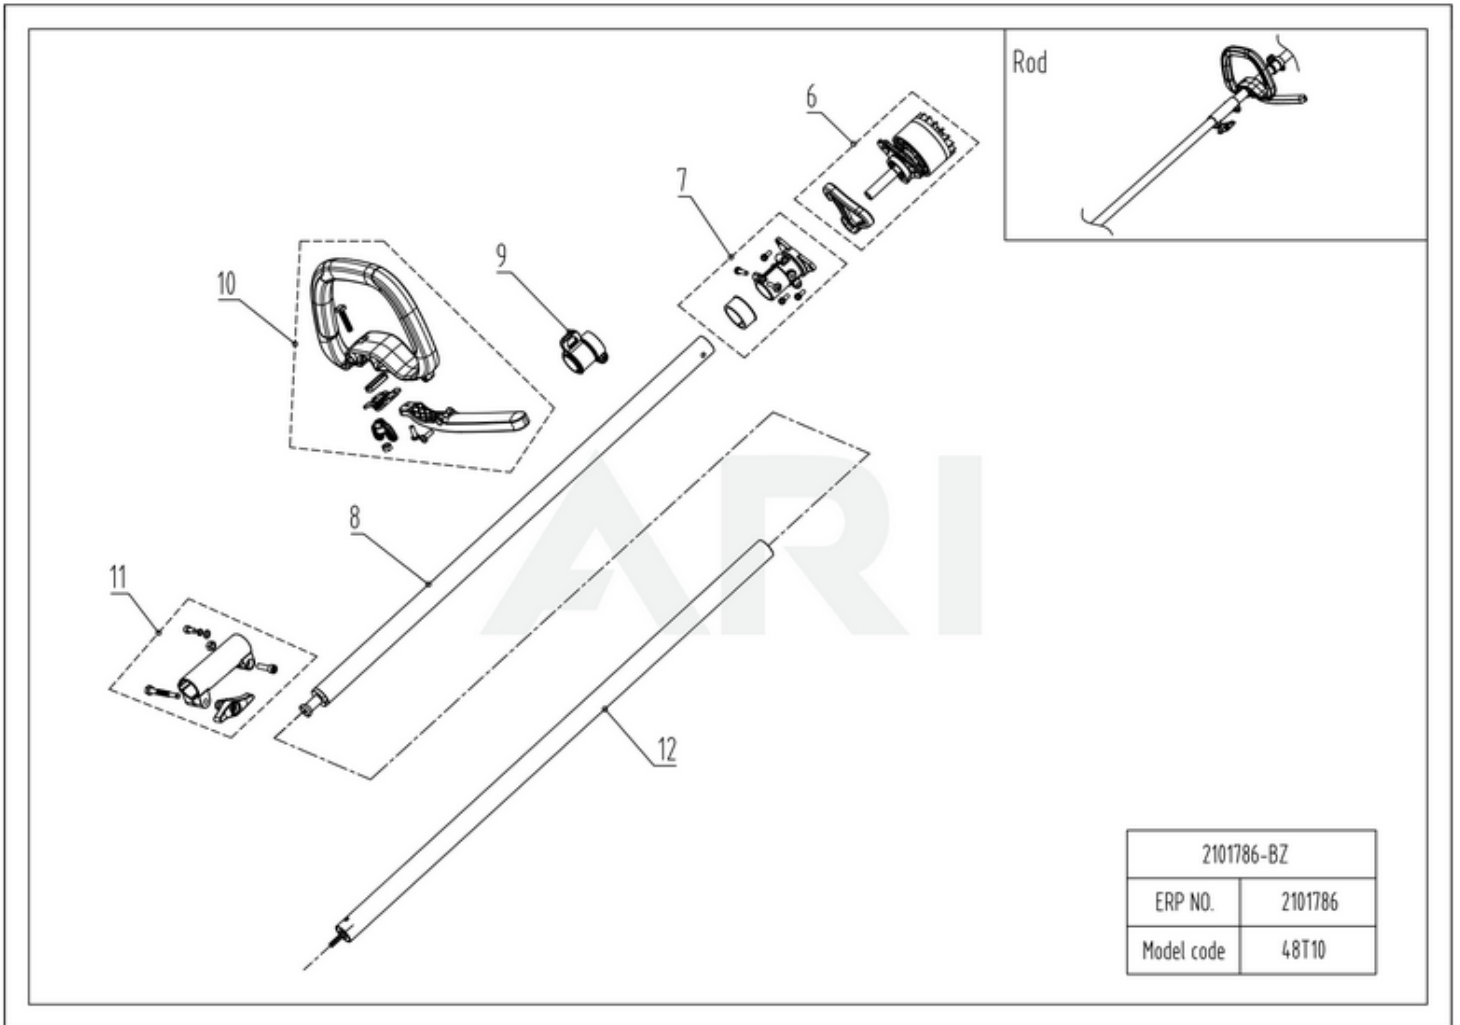

48V String Trimmer 48TX10 2101786 6952909076577 - 01 Overview

2101786-BZ	
ERP NO.	2101786
Model code	48T10

Page design © 2004-2017 by ARI Network Services, Inc.

48V String Trimmer 48TX10 2101786 6952909076577 - 02 Housing

Page design © 2004-2017 by ARI Network Services, Inc.

<b>Ref #</b>	<b>Part #</b>	<b>Description</b>	<b>Qty</b>	<b>Context</b>	<b>Note</b>
1	R0101872-00	Housing Assembly	1	SET	
2	R0101873-00	PCBA	1	SET	
3	R0101874-00	Handle Assembly	1	SET	
4	R0101875-00	Lock-out Assembly(main)	1	SET	
5	R0101876-00	Switch trigger	1	SET	

48V String Trimmer 48TX10 2101786 6952909076577 - 03 Rod

Page design © 2004-2017 by ARI Network Services, Inc.

<b>Ref #</b>	<b>Part #</b>	<b>Description</b>	<b>Qty</b>	<b>Context Note</b>
6	R0101877-00	Motor Assembly	1	Set
7	R0101878-00	Motor Jacket Pipe Assembly	1	SET
8	R0101879-00	Upper Pipe	1	SET
9	RA311010524	Strap Assembly	1	SET
10	R0101060-00	Auxiliary Handle Assembly	1	SET
11	R0101852-00	Jacket Pipe Assembly	1	SET
12	R0101880-00	Lower pipe	1	SET

48V String Trimmer 48TX10 2101786 6952909076577 - 04 Head

Page design © 2004-2017 by ARI Network Services, Inc.

<b>Ref #</b>	<b>Part #</b>	<b>Description</b>	<b>Qty</b>	<b>Context</b>	<b>Note</b>
13	R0101853-00	Bevel Gear Assembly	1	SET	
14	R0101845-00	Guard Assembly	1	SET	
15	R0101854-00	String Head Assembly	1	SET	
16	R0101851-00	Cutting Blade Assembly	1	Set	