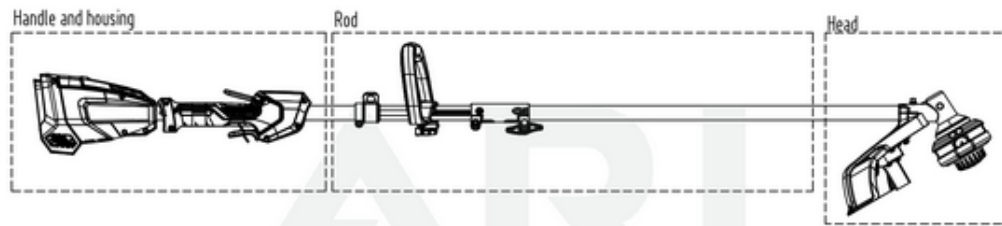

48V String Trimmer 48TX10 2101786 6952909076577 - 01 Overview

2101786-BZ	
ERP NO.	2101786
Model code	48T10

Page design © 2004-2017 by ARI Network Services, Inc.

48V String Trimmer 48TX10 2101786 6952909076577 - 02 Housing