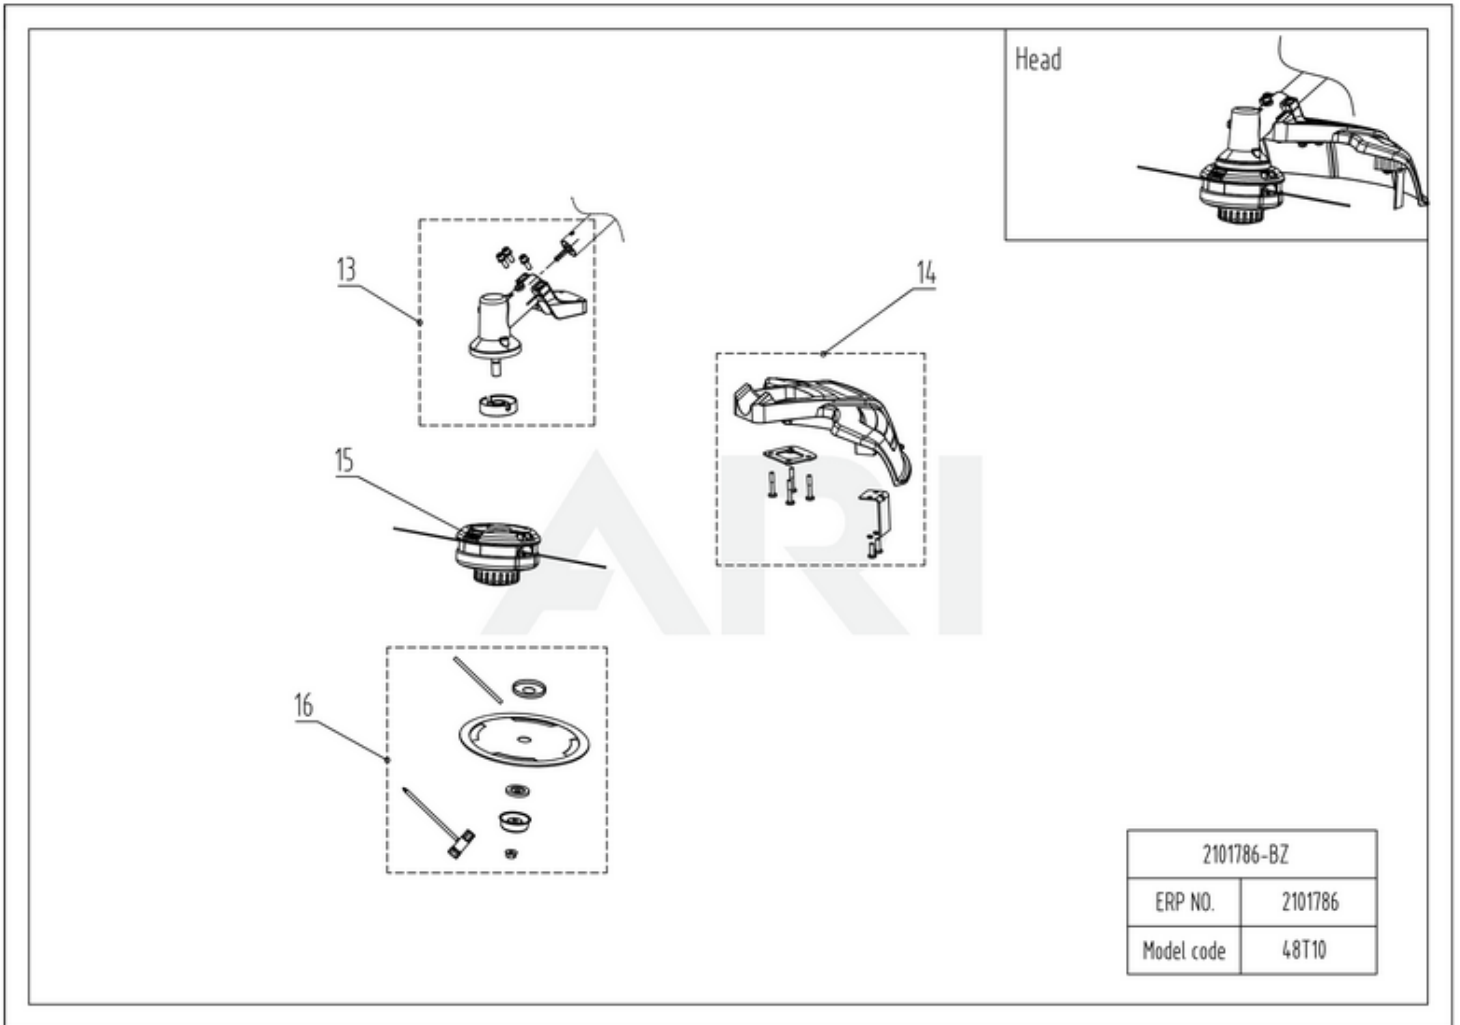

48V String Trimmer 48TX10 2101786 6952909076577 - 01 Overview

2101786-BZ	
ERP NO.	2101786
Model code	48T10

Page design © 2004-2017 by ARI Network Services, Inc.

48V String Trimmer 48TX10 2101786 6952909076577 - 02 Housing

Page design © 2004-2017 by ARI Network Services, Inc.

<b>Ref #</b>	<b>Part #</b>	<b>Description</b>	<b>Qty</b>	<b>Context</b>	<b>Note</b>
1	R0101872-00	Housing Assembly	1	SET	
2	R0101873-00	PCBA	1	SET	
3	R0101874-00	Handle Assembly	1	SET	
4	R0101875-00	Lock-out Assembly(main)	1	SET	
5	R0101876-00	Switch trigger	1	SET	

48V String Trimmer 48TX10 2101786 6952909076577 - 03 Rod

Page design © 2004-2017 by ARI Network Services, Inc.

<b>Ref #</b>	<b>Part #</b>	<b>Description</b>	<b>Qty</b>	<b>Context Note</b>
6	R0101877-00	Motor Assembly	1	Set
7	R0101878-00	Motor Jacket Pipe Assembly	1	SET
8	R0101879-00	Upper Pipe	1	SET
9	RA311010524	Strap Assembly	1	SET
10	R0101060-00	Auxiliary Handle Assembly	1	SET
11	R0101852-00	Jacket Pipe Assembly	1	SET
12	R0101880-00	Lower pipe	1	SET

48V String Trimmer 48TX10 2101786 6952909076577 - 04 Head

Page design © 2004-2017 by ARI Network Services, Inc.

<b>Ref #</b>	<b>Part #</b>	<b>Description</b>	<b>Qty</b>	<b>Context</b>	<b>Note</b>
13	R0101853-00	Bevel Gear Assembly	1	SET	
14	R0101845-00	Guard Assembly	1	SET	
15	R0101854-00	String Head Assembly	1	SET	
16	R0101851-00	Cutting Blade Assembly	1	Set	