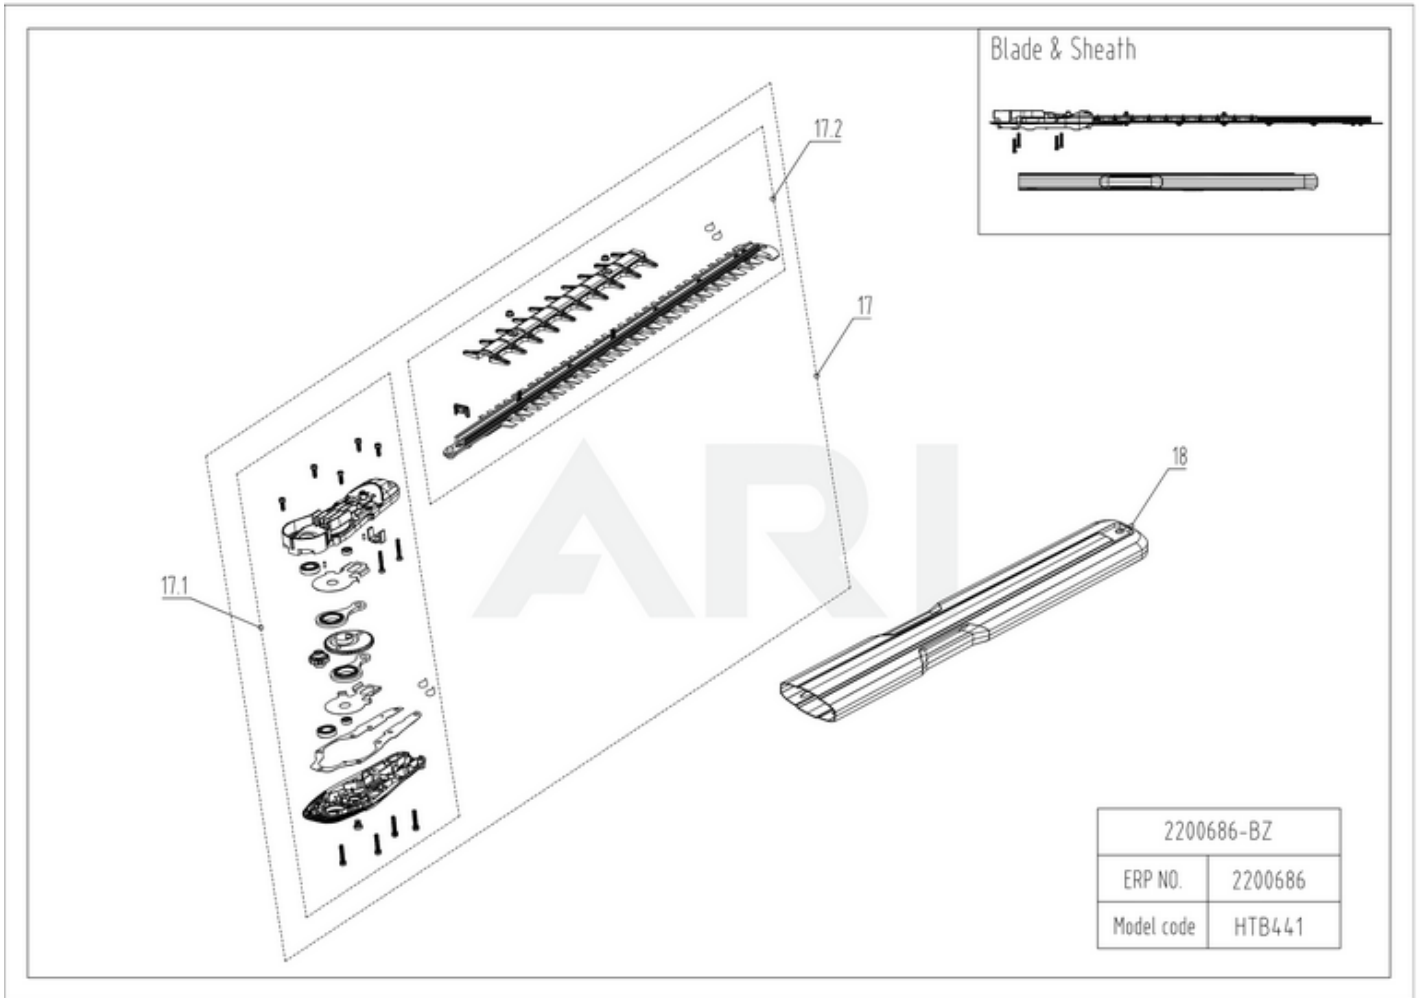

82V Hedge Trimmer Dual Blade 82HD75 2200686 6952909073712 - 05 Blade

Rendered by ARI Network Services, Inc.

Ref #	Part #	Description	Qty	Context	Note
17	R0102119-00	Gear box assembly with Blade	1	set	
17.1	R0100663-00	Blade & Gear box assembly spare part	1	set	
17.2	R0102134-00	Blade assembly	1	Set	
18	R0102120-00	Blade cover	1	set