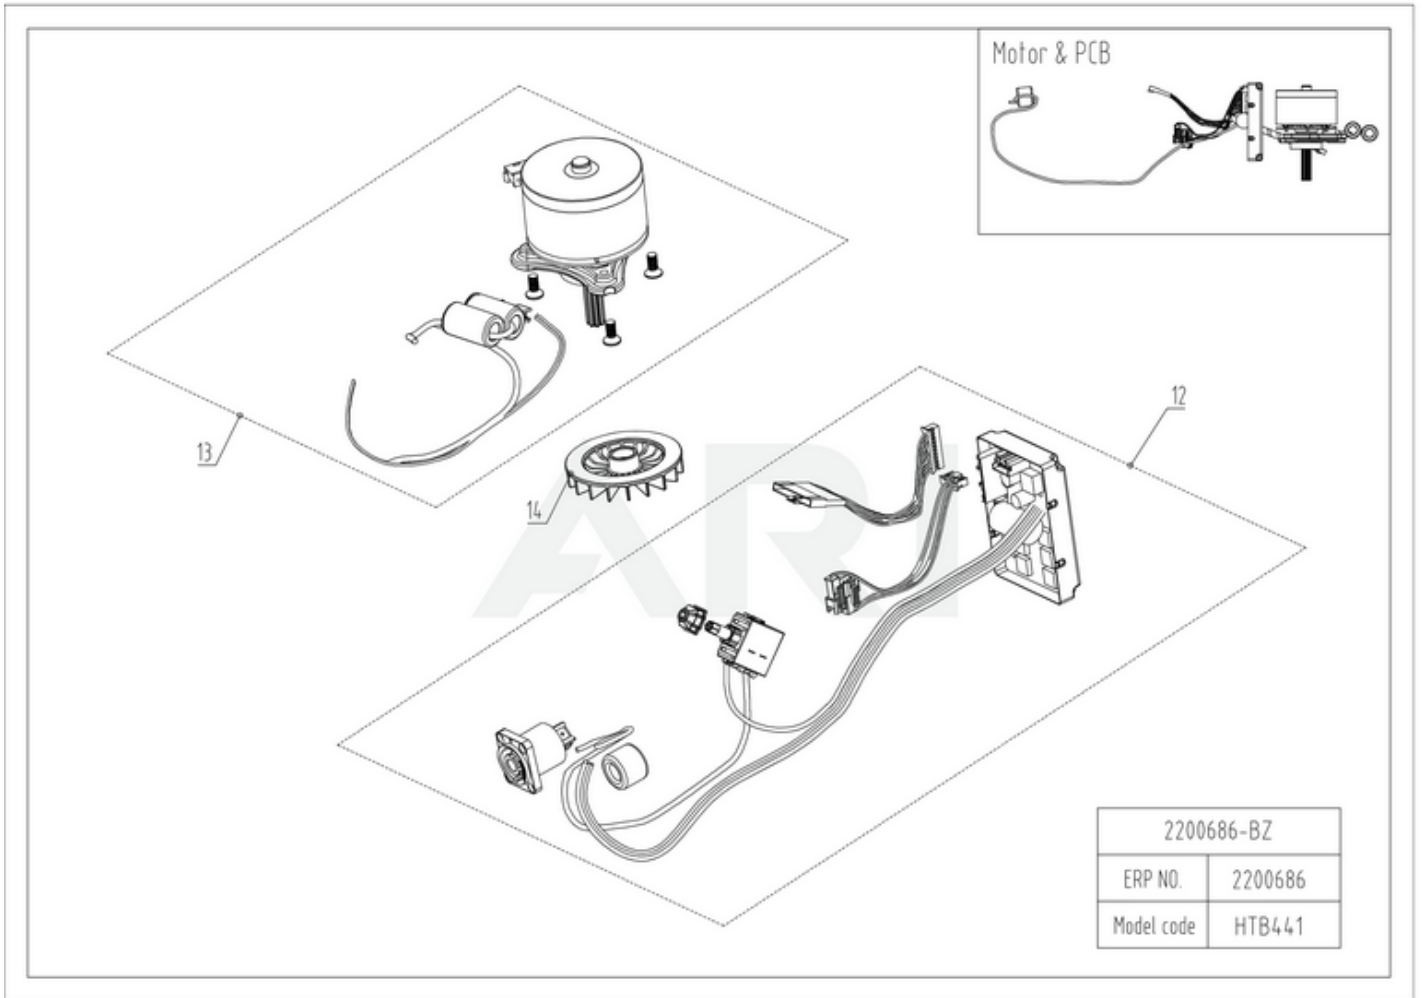

82V Hedge Trimmer Dual Blade 82HD75 2200686 6952909073712 - 04 Motor & PCB

Rendered by ARI Network Services, Inc.

Ref #	Part #	Description	Qty	Context	Note
12	R0100642-00	PCB assembly spare part	1	set	
13	R0100643-00	PCBA assembly spare part	1	set	
14	R0100644-00	Fan spare part	1	set