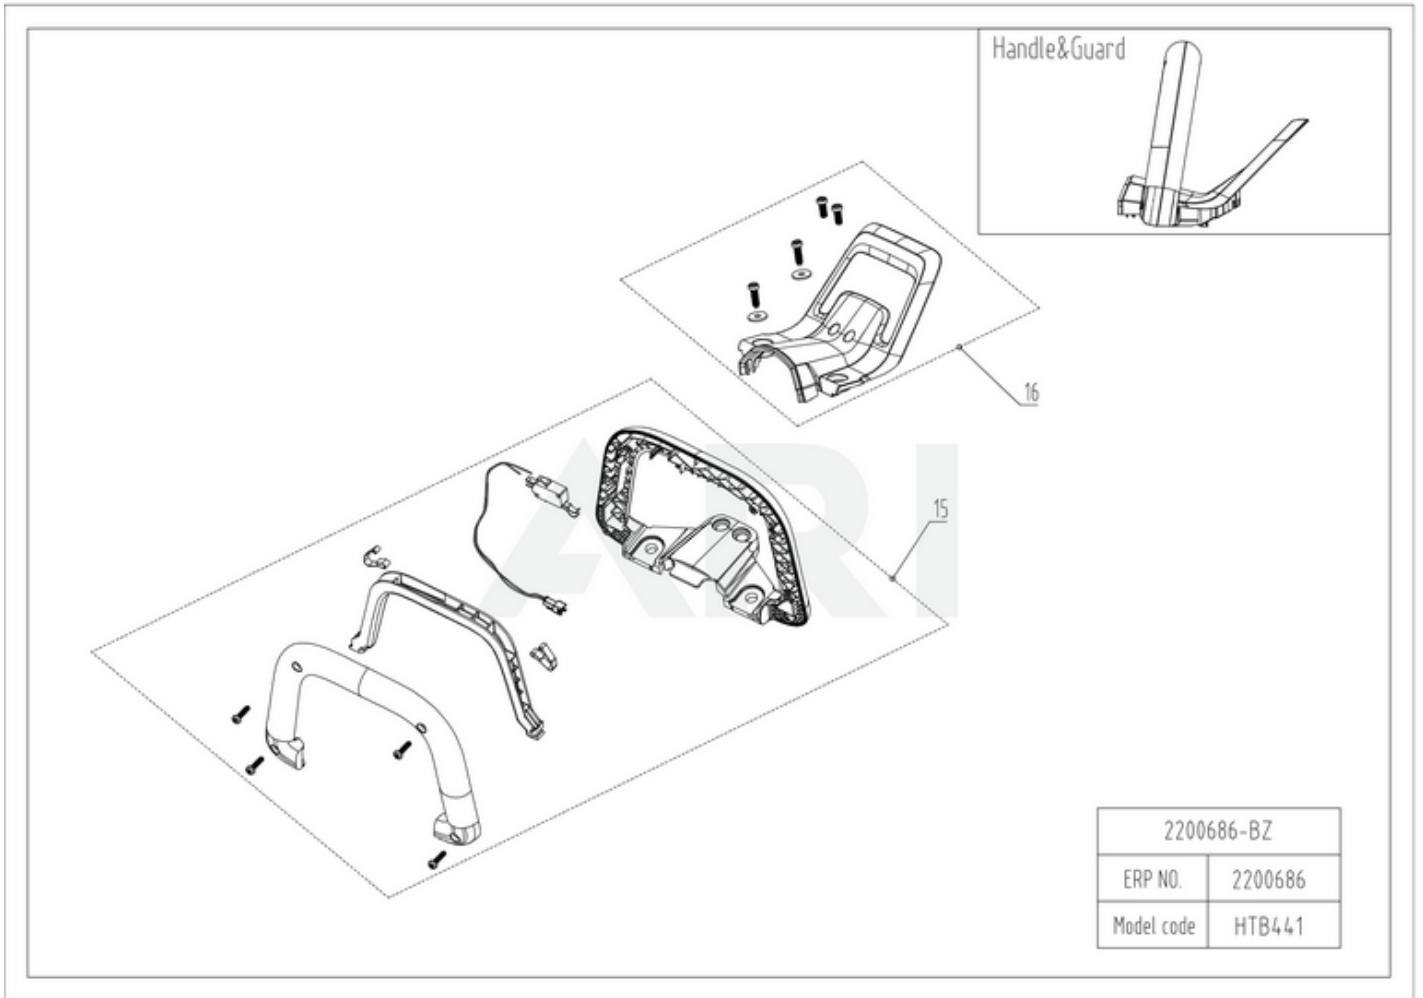

82V Hedge Trimmer Dual Blade 82HD75 2200686 6952909073712 - 01 Overview

Rendered by ARI Network Services, Inc.

82V Hedge Trimmer Dual Blade 82HD75 2200686 6952909073712 - 02 Handle

Rendered by ARI Network Services, Inc.

<b>Ref #</b>	<b>Part #</b>	<b>Description</b>	<b>Qty</b>	<b>Context</b>	<b>Note</b>
15	R0100645-00	Auxiliary handle assembly spare part	1	set	
16	R0100646-00	Guard assembly spare part	1	set	

82V Hedge Trimmer Dual Blade 82HD75 2200686 6952909073712 - 03 Housing