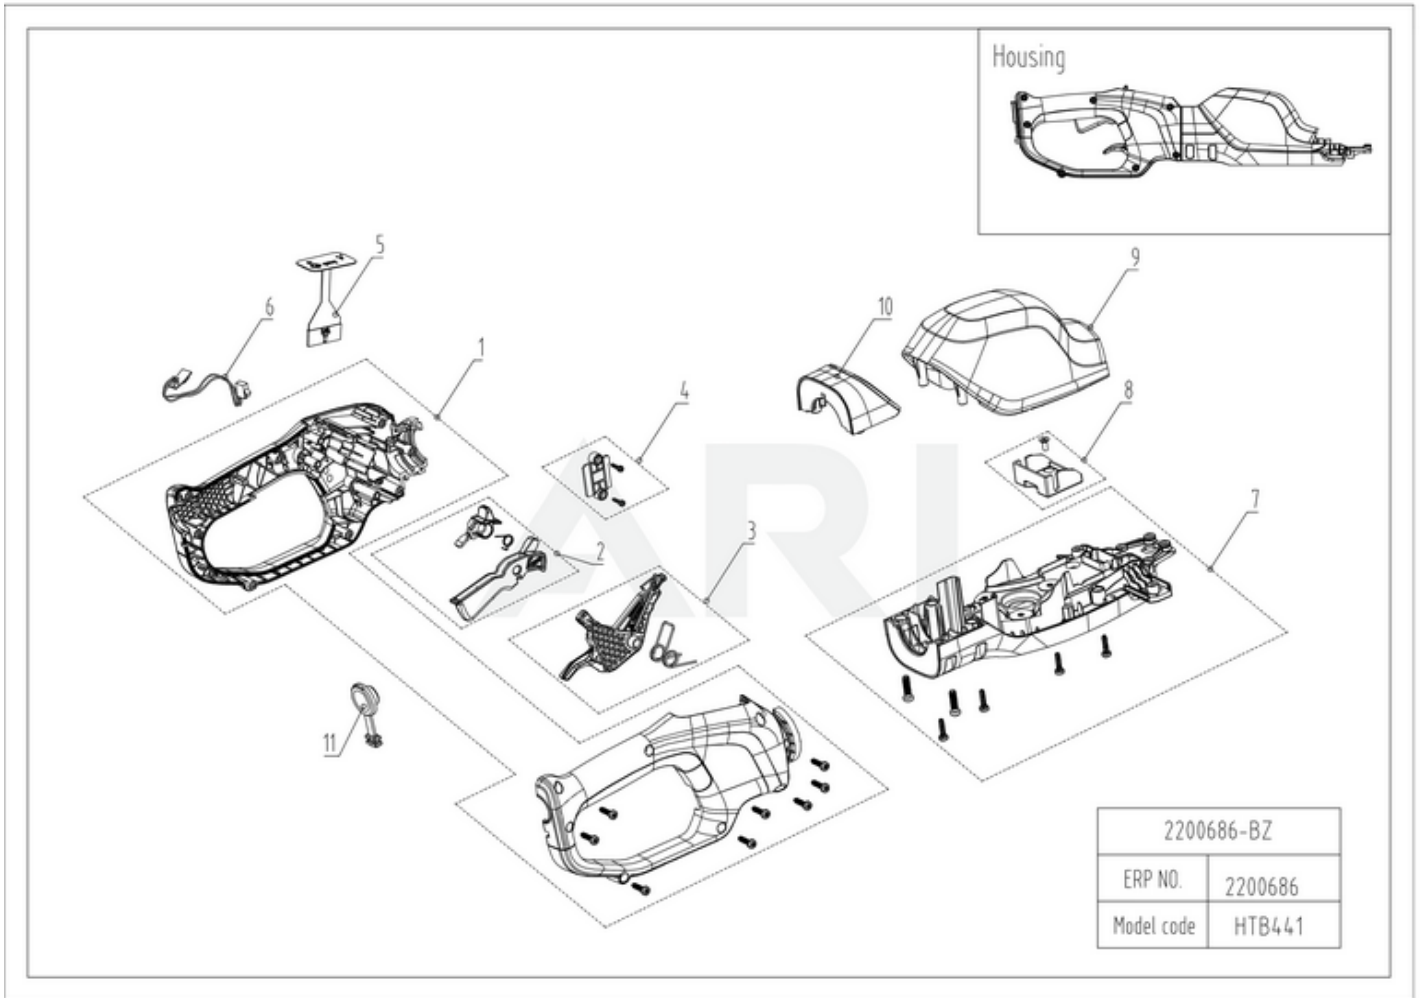

82V Hedge Trimmer Dual Blade 82HD75 2200686 6952909073712 - 01 Overview

Rendered by ARI Network Services, Inc.

82V Hedge Trimmer Dual Blade 82HD75 2200686 6952909073712 - 02 Handle

Rendered by ARI Network Services, Inc.

<b>Ref #</b>	<b>Part #</b>	<b>Description</b>	<b>Qty</b>	<b>Context</b>	<b>Note</b>
15	R0100645-00	Auxiliary handle assembly spare part	1	set	
16	R0100646-00	Guard assembly spare part	1	set	

82V Hedge Trimmer Dual Blade 82HD75 2200686 6952909073712 - 03 Housing