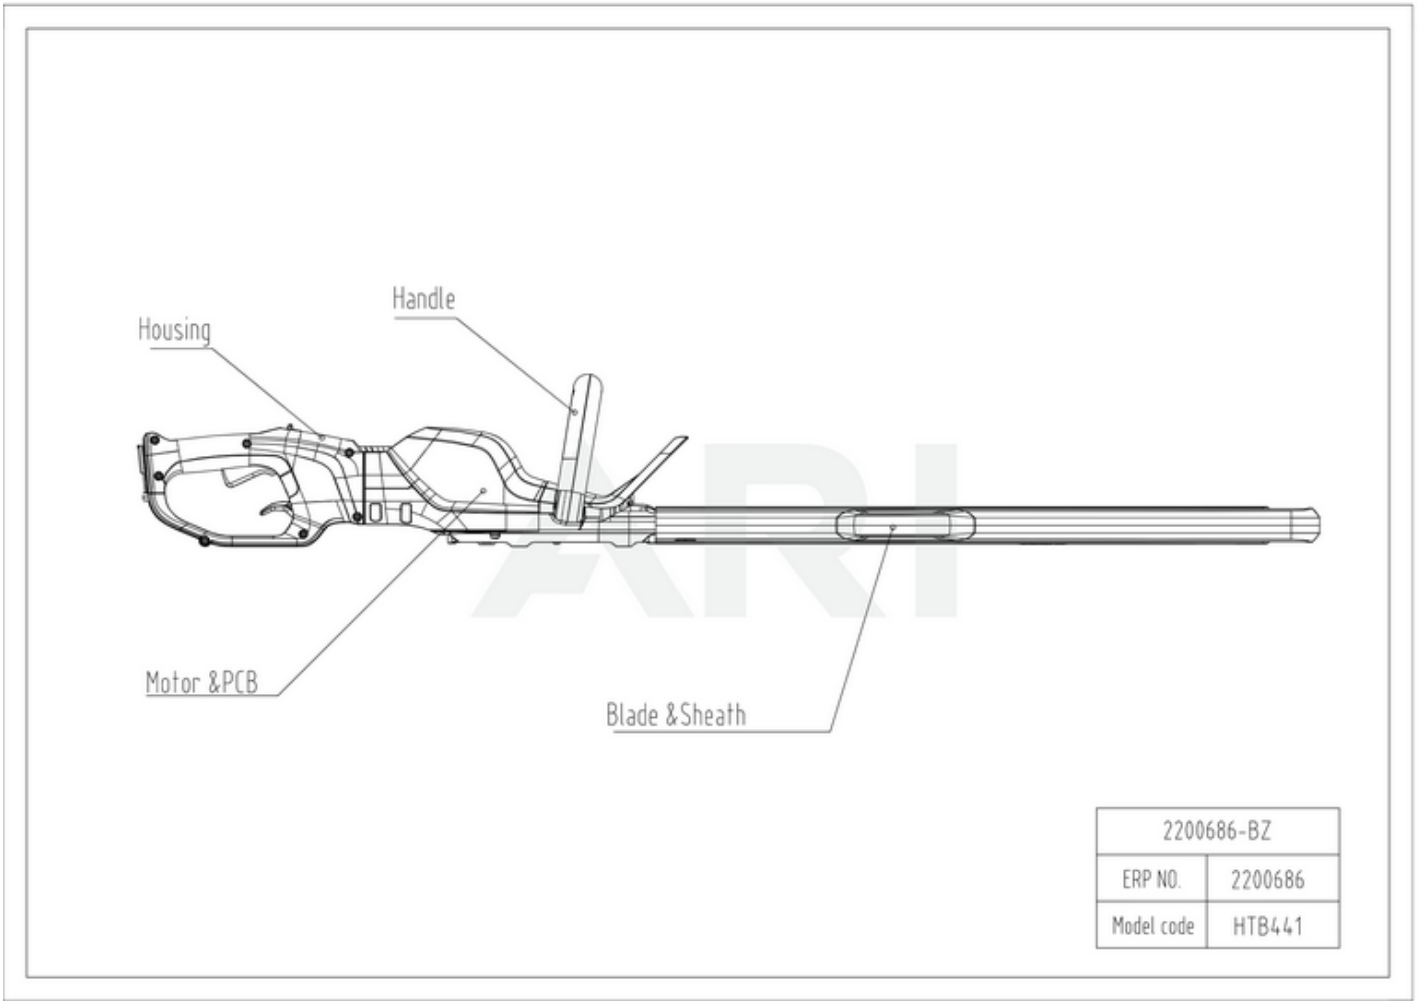

82V Hedge Trimmer Dual Blade 82HD75 2200686 6952909073712 - 01 Overview

Rendered by ARI Network Services, Inc.

82V Hedge Trimmer Dual Blade 82HD75 2200686 6952909073712 - 02 Handle

Rendered by ARI Network Services, Inc.

<b>Ref #</b>	<b>Part #</b>	<b>Description</b>	<b>Qty</b>	<b>Context</b>	<b>Note</b>
15	R0100645-00	Auxiliary handle assembly spare part	1	set	
16	R0100646-00	Guard assembly spare part	1	set	

82V Hedge Trimmer Dual Blade 82HD75 2200686 6952909073712 - 03 Housing