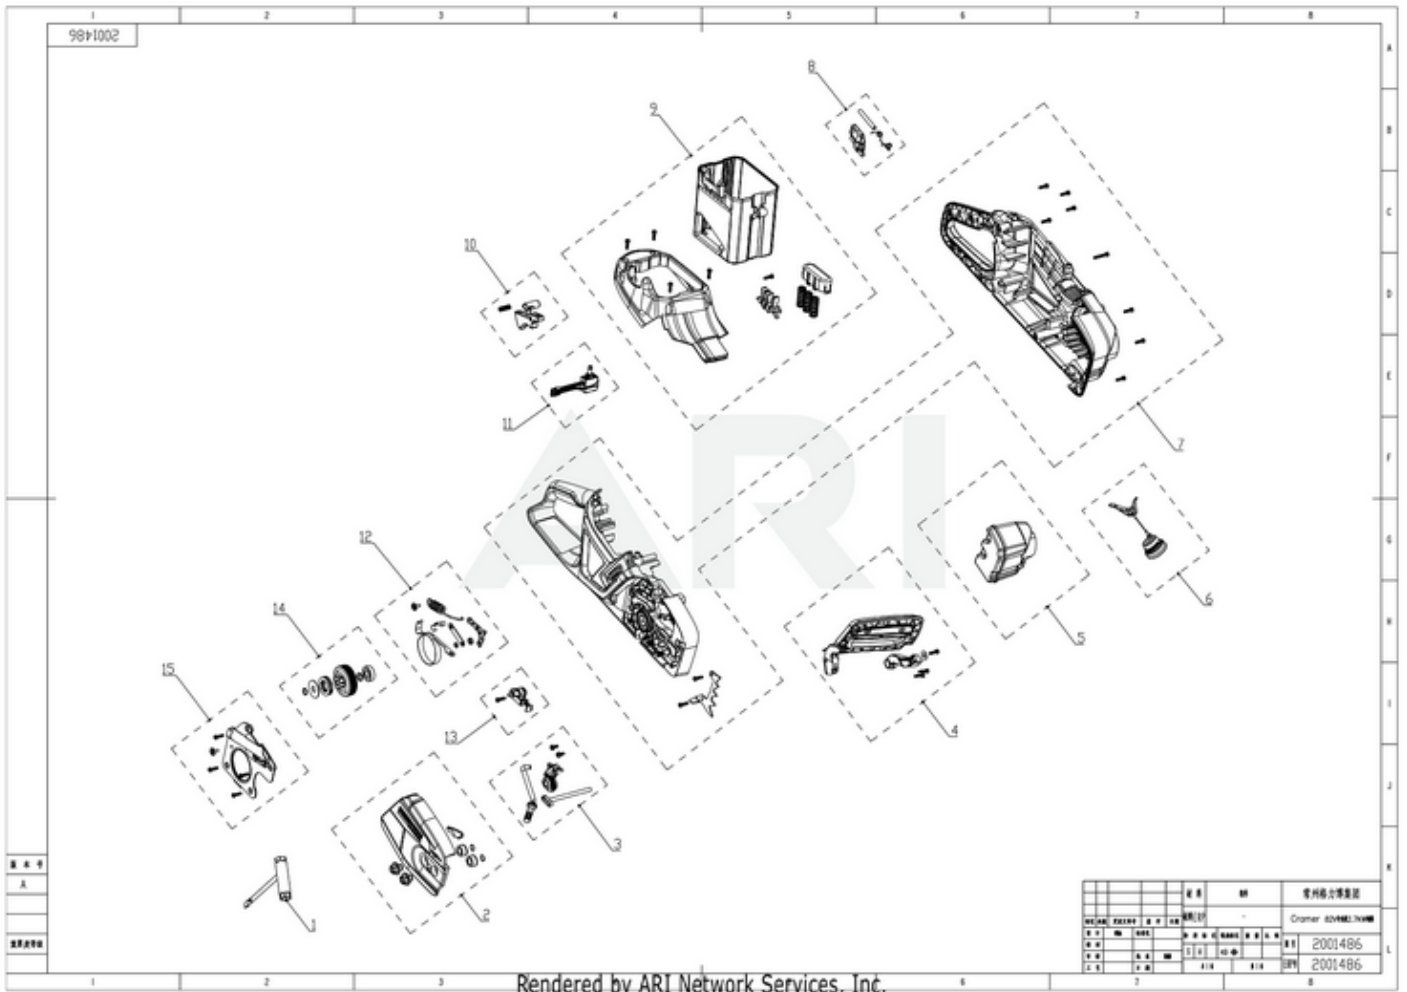

### 82V Chainsaw 82CS27 2001486 6952909084022 - 01 Housing

Ref #	Part #	Description	Qty	Context	Note
1	RA333001890	Spanner	1		Set
2	R0102643-00	Side Cover Assembly	1		Set
3	R0102644-00	Oil pump assembly	1		Set
4	R0200009-00	Front Baffle Assembly	1		Set
5	R0102645-00	Oil Tank assembly	1		Set
6	R0102198-00	Oil Tank cover assembly	1		Set
7	R0102646-00	Housing assembly	1		Set
8	R0102200-00	Battery Pack Release Button Assembly	1		Set
9	R0102647-00	Battery box assembly	1		Set
10	R0102203-00	Switch Trigger Assembly	1		Set
11	R0102205-00	Switch1	1		Set
12	R0102648-00	Brake assembly	1		Set
13	R0102419-00	Tensioning assembly	1		Set
14	R0203616-00	Sprocket Assembly	1		Set
15	R0101141-00	Dustproof assembly	1		Set

82V Chainsaw 82CS27 2001486 6952909084022 - 02 Motor & PCB

Rendered by ARI Network Services, Inc.

<b>Ref #</b>	<b>Part #</b>	<b>Description</b>	<b>Qty</b>	<b>Context</b>	<b>Note</b>
16	R0102649-00	Motor assembly	1	Set	
17	R0102650-00	PCB housing assembly	1	Set	

82V Chainsaw 82CS27 2001486 6952909084022 - 04 Bar & Chain

<b>Ref #</b>	<b>Part #</b>	<b>Description</b>	<b>Qty</b>	<b>Context</b>	<b>Note</b>
19	R0102220-00	Sheath	1		Set
20	R0102221-00	13'' Chain Bar	1		Set
21	R0102222-00	Chain	1		Set