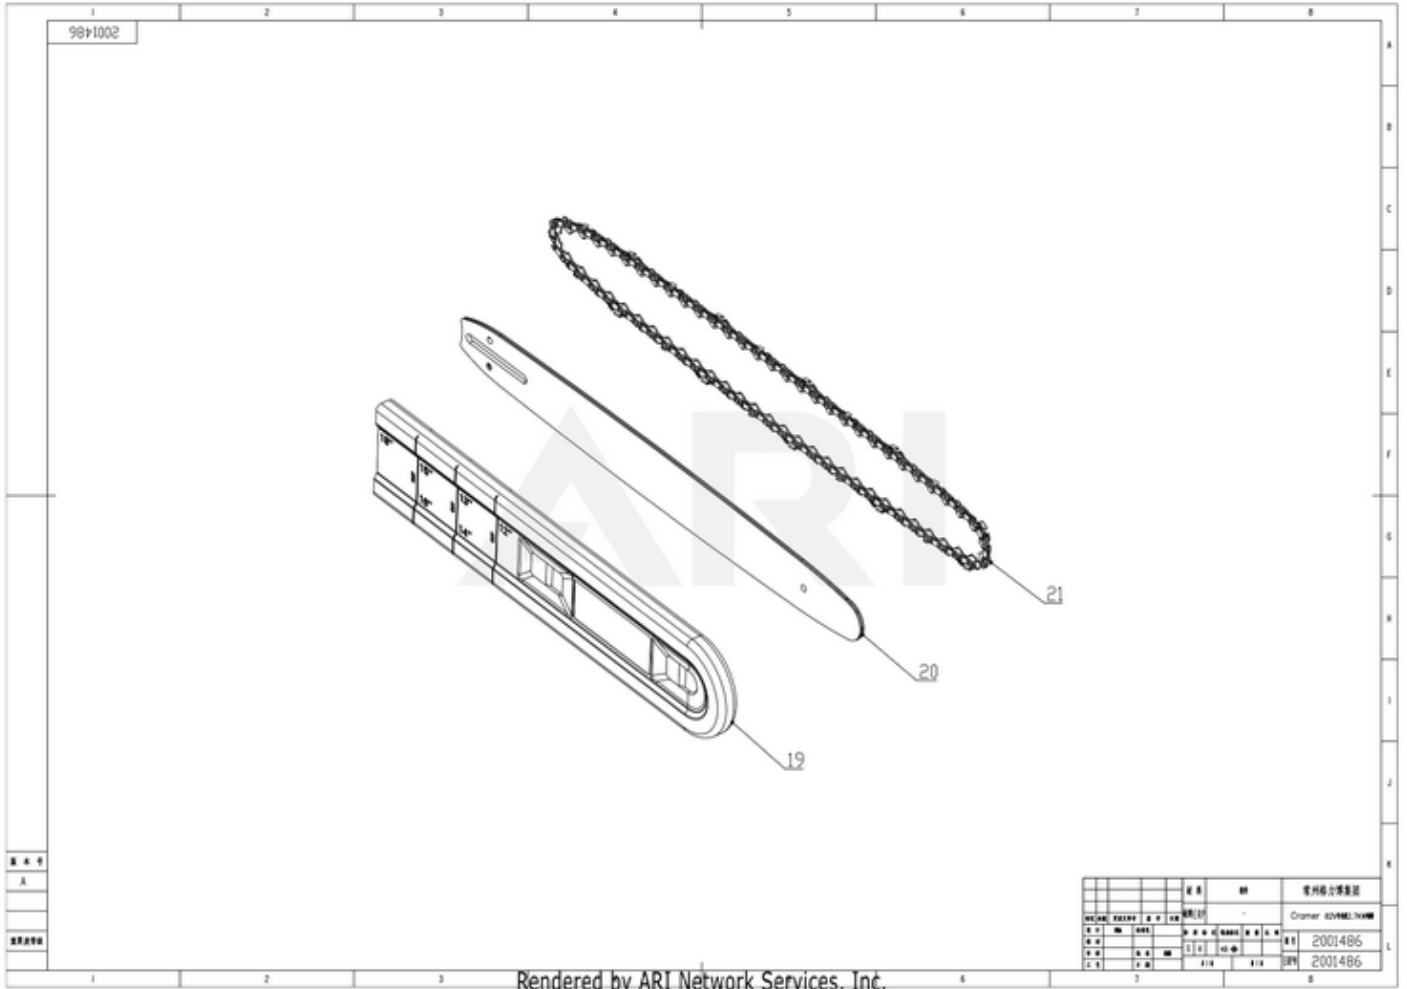

### 82V Chainsaw 82CS27 2001486 6952909084022 - 01 Housing

Ref #	Part #	Description	Qty	Context	Note
1	RA333001890	Spanner	1		Set
2	R0102643-00	Side Cover Assembly	1		Set
3	R0102644-00	Oil pump assembly	1		Set
4	R0200009-00	Front Baffle Assembly	1		Set
5	R0102645-00	Oil Tank assembly	1		Set
6	R0102198-00	Oil Tank cover assembly	1		Set
7	R0102646-00	Housing assembly	1		Set
8	R0102200-00	Battery Pack Release Button Assembly	1		Set
9	R0102647-00	Battery box assembly	1		Set
10	R0102203-00	Switch Trigger Assembly	1		Set
11	R0102205-00	Switch1	1		Set
12	R0102648-00	Brake assembly	1		Set
13	R0102419-00	Tensioning assembly	1		Set
14	R0203616-00	Sprocket Assembly	1		Set
15	R0101141-00	Dustproof assembly	1		Set

82V Chainsaw 82CS27 2001486 6952909084022 - 02 Motor & PCB

Rendered by ARI Network Services, Inc.

<b>Ref #</b>	<b>Part #</b>	<b>Description</b>	<b>Qty</b>	<b>Context</b>	<b>Note</b>
16	R0102649-00	Motor assembly	1	Set	
17	R0102650-00	PCB housing assembly	1	Set	

82V Chainsaw 82CS27 2001486 6952909084022 - 04 Bar & Chain

<b>Ref #</b>	<b>Part #</b>	<b>Description</b>	<b>Qty</b>	<b>Context</b>	<b>Note</b>
19	R0102220-00	Sheath	1		Set
20	R0102221-00	13'' Chain Bar	1		Set
21	R0102222-00	Chain	1		Set