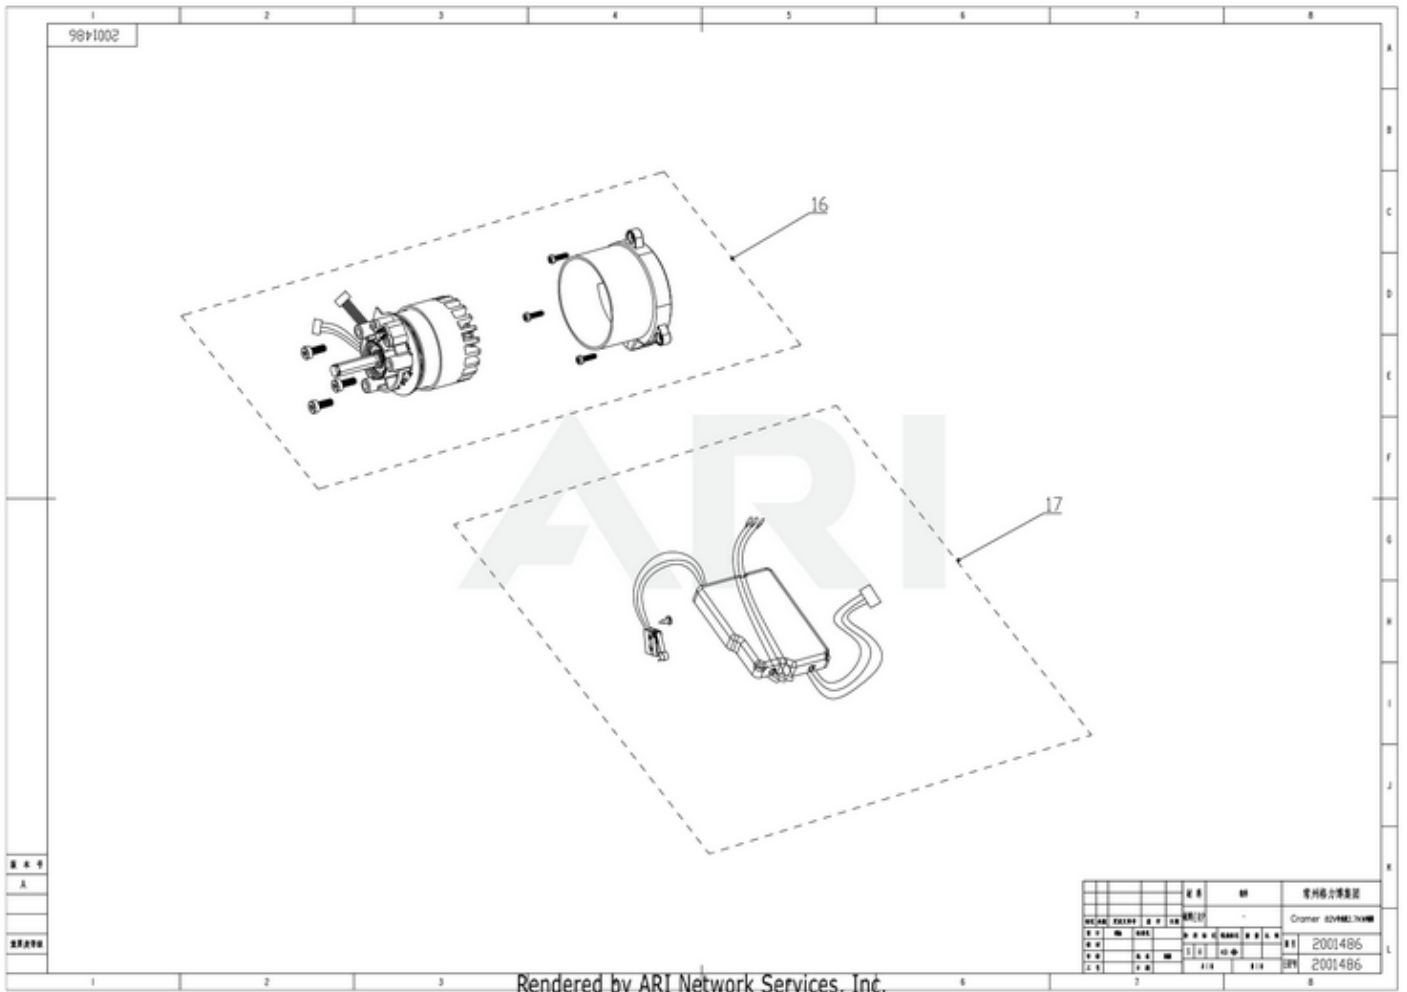

### 82V Chainsaw 82CS27 2001486 6952909084022 - 01 Housing

Ref #	Part #	Description	Qty	Context	Note
1	RA333001890	Spanner	1		Set
2	R0102643-00	Side Cover Assembly	1		Set
3	R0102644-00	Oil pump assembly	1		Set
4	R0200009-00	Front Baffle Assembly	1		Set
5	R0102645-00	Oil Tank assembly	1		Set
6	R0102198-00	Oil Tank cover assembly	1		Set
7	R0102646-00	Housing assembly	1		Set
8	R0102200-00	Battery Pack Release Button Assembly	1		Set
9	R0102647-00	Battery box assembly	1		Set
10	R0102203-00	Switch Trigger Assembly	1		Set
11	R0102205-00	Switch1	1		Set
12	R0102648-00	Brake assembly	1		Set
13	R0102419-00	Tensioning assembly	1		Set
14	R0203616-00	Sprocket Assembly	1		Set
15	R0101141-00	Dustproof assembly	1		Set

82V Chainsaw 82CS27 2001486 6952909084022 - 02 Motor & PCB

Rendered by ARI Network Services, Inc.

<b>Ref #</b>	<b>Part #</b>	<b>Description</b>	<b>Qty</b>	<b>Context</b>	<b>Note</b>
16	R0102649-00	Motor assembly	1	Set	
17	R0102650-00	PCB housing assembly	1	Set	

82V Chainsaw 82CS27 2001486 6952909084022 - 04 Bar & Chain

<b>Ref #</b>	<b>Part #</b>	<b>Description</b>	<b>Qty</b>	<b>Context</b>	<b>Note</b>
19	R0102220-00	Sheath	1		Set
20	R0102221-00	13'' Chain Bar	1		Set
21	R0102222-00	Chain	1		Set