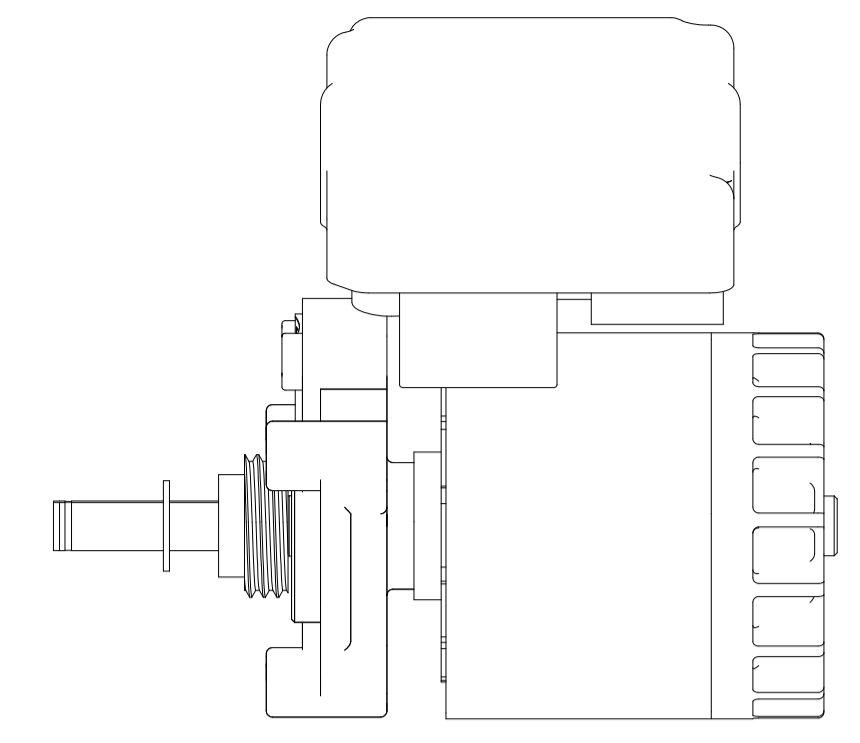

Motor & PCB

2000186-BZ	
ERP NO.	2000186
Model code	40CS12