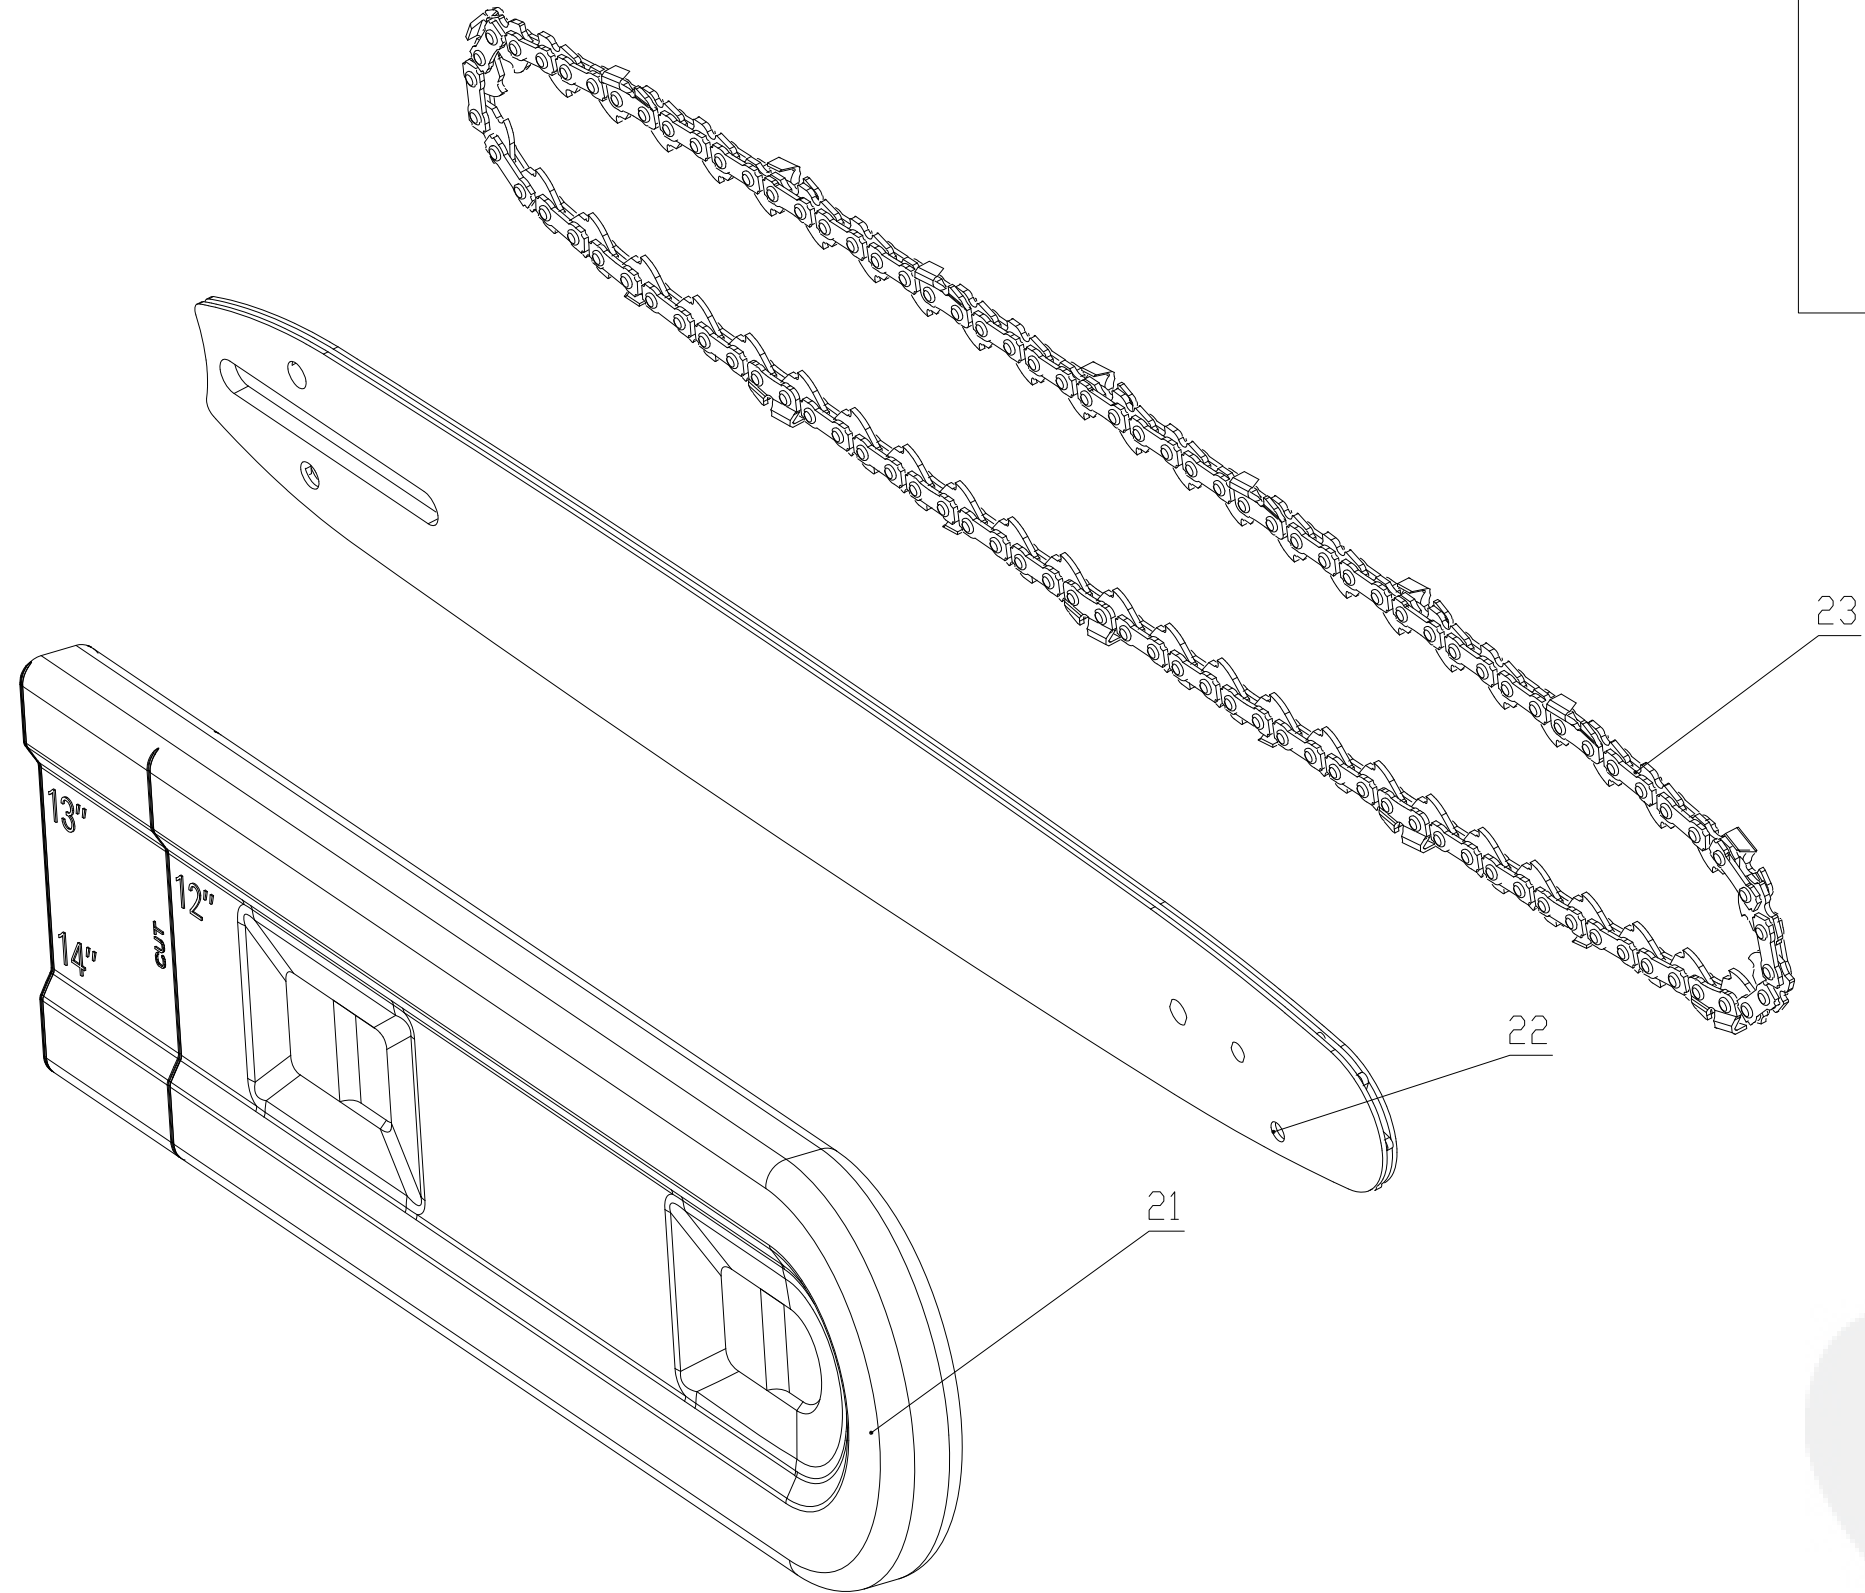

2000186-BZ	
ERP NO.	2000186
Model code	40CS12

Housing

2000186-BZ	
ERP NO.	2000186
Model code	40CS12

Ref #	Part #	Description	Qty	Context	Note	Cost	MSRP
1	RA311052703	Oil tank Knob assembly	1		set		
2	RA313022029	Oil tank assembly	1		set		
		Oil tank housing assembly	1				
		Filter assembly	1				
		Oil tube	1				
3	RA34900590B	Oil pump assembly	1		set		
		Oil pump	1				
		Screw	2				
		Oil outlet Tube	1				
4	RA341022029A	Guard	1		set		
5	RA311031063AA	Tensioning gear assembly	1		set		
		Tensioning gear	1				
		Screw	1				
6	RA311052029	Felling dog assembly	1		set		
		Felling dog	1				
		Screw	2				
7	RA333061075B	Chain block assembly	1		set		
		Chain block	1				
		Screw	1				
8	RA341092029B	Chain cover assembly	1		set		
		Chain cover	1				
		Sleeve	2				
		Washer	1				
		Flange nut M8	2				
		Steel wire retainer ring for shaft	2				
9	RA341062029B	Bar bracket assembly	1		set		
		Bar bracket	1				
		Screw	3				
10	RA339012028A	Chain wheel assembly	1		set		
		Brake disc	1				
		Sprocket gasket	1				
		Circlips	1				
		Sprocket gasket	1				
		Bearing 6000	1				
11	RA311072029	Mechanical brakes assembly	1		set		
		Brake hinges	1				
		Brake steel strip	1				
		Brake spring	1				
		Screw with washer	1				
		Connector	1				
		Spring washer	1				

Handle

2000186-BZ	
ERP NO.	2000186
Model code	40CS12

<b>Ref #</b>	<b>Part #</b>	<b>Description</b>	<b>Qty</b>	<b>Context</b>	<b>Note</b>	<b>Cost</b>	<b>MSRP</b>
20	RA341032029	Auxiliary handle assembly	1		set		
		Auxiliary handle	1				
		Screw	2				
		Screw	2				

# Chain&Bar&Sheath

2000186-BZ	
ERP NO.	2000186
Model code	40CS12

<b>Ref #</b>	<b>Part #</b>	<b>Description</b>	<b>Qty</b>	<b>Context</b>	<b>Note</b>	<b>Cost</b>	<b>MSRP</b>
21	RA341182031	Blade sheath	1		set		
22	RA31100590J	Chain bar	1		set		
23	RA311232030	Saw chain	1		set		