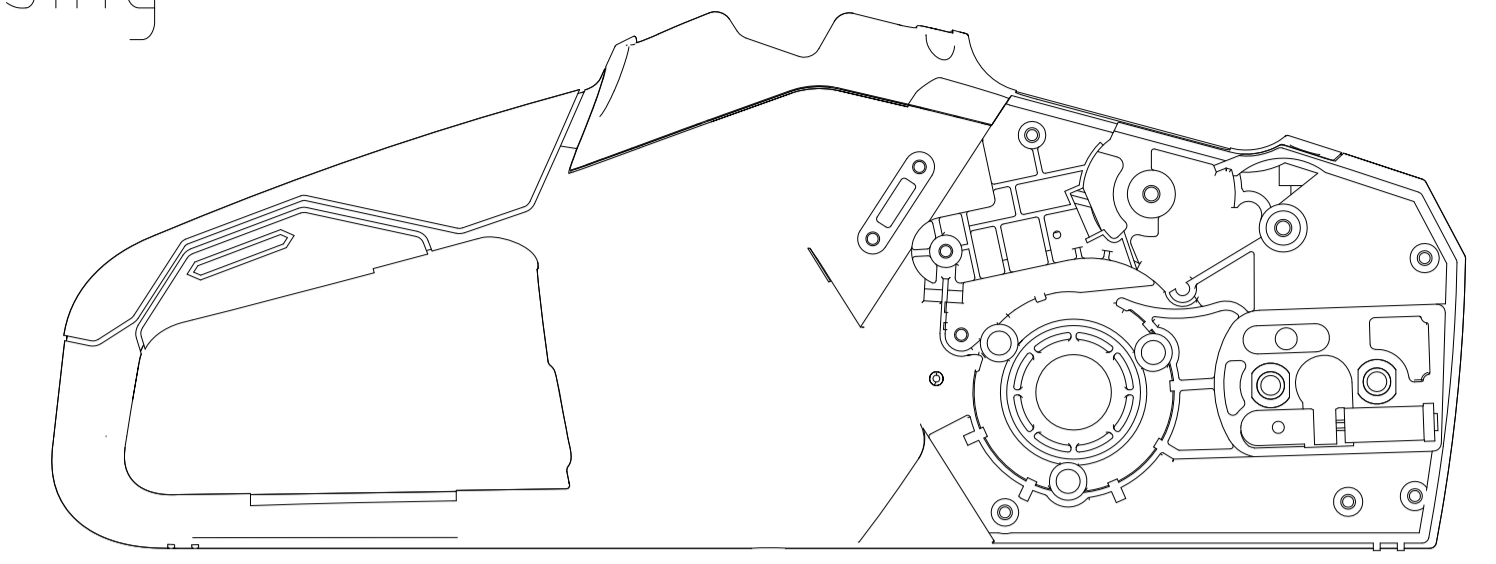

2000186-BZ	
ERP NO.	2000186
Model code	40CS12

Housing

2000186-BZ	
ERP NO.	2000186
Model code	40CS12

Ref #	Part #	Description	Qty	Context	Note	Cost	MSRP
1	RA311052703	Oil tank Knob assembly	1		set		
2	RA313022029	Oil tank assembly	1		set		
		Oil tank housing assembly	1				
		Filter assembly	1				
		Oil tube	1				
3	RA34900590B	Oil pump assembly	1		set		
		Oil pump	1				
		Screw	2				
		Oil outlet Tube	1				
4	RA341022029A	Guard	1		set		
5	RA311031063AA	Tensioning gear assembly	1		set		
		Tensioning gear	1				
		Screw	1				
6	RA311052029	Felling dog assembly	1		set		
		Felling dog	1				
		Screw	2				
7	RA333061075B	Chain block assembly	1		set		
		Chain block	1				
		Screw	1				
8	RA341092029B	Chain cover assembly	1		set		
		Chain cover	1				
		Sleeve	2				
		Washer	1				
		Flange nut M8	2				
		Steel wire retainer ring for shaft	2				
9	RA341062029B	Bar bracket assembly	1		set		
		Bar bracket	1				
		Screw	3				
10	RA339012028A	Chain wheel assembly	1		set		
		Brake disc	1				
		Sprocket gasket	1				
		Circlips	1				
		Sprocket gasket	1				
		Bearing 6000	1				
11	RA311072029	Mechanical brakes assembly	1		set		
		Brake hinges	1				
		Brake steel strip	1				
		Brake spring	1				
		Screw with washer	1				
		Connector	1				
		Spring washer	1				

Ref #	Part #	Description	Qty	Context	Note	Cost	MSRP
		Axle sleeve	1				
		E rings	1				
12	RA333001890	Spanner	1	set			
13	RA341072029B	Right housing assembly	1	set			
14	RA341052030	Battery box housing assembly	1	set			
		Battery box housing	1				
		Screw ST4.2*10-F	2				
		Buckle	1				
15	RA341081900D	Switch assembly	1	set			
		Spring	1				
		Self-lock button	1				
		Switch trigger	1				
16	RA341012029B	Up Housing cover assembly	1	set			
		Up Housing cover	1				
		Screw ST4.2×14	6				
17	RA341052029B	Left housing assembly	1	set			
		Left housing	1				
		Screw ST4.2×16	7				
		Air inlet cover	1				
		Screw ST4.2×14	4				