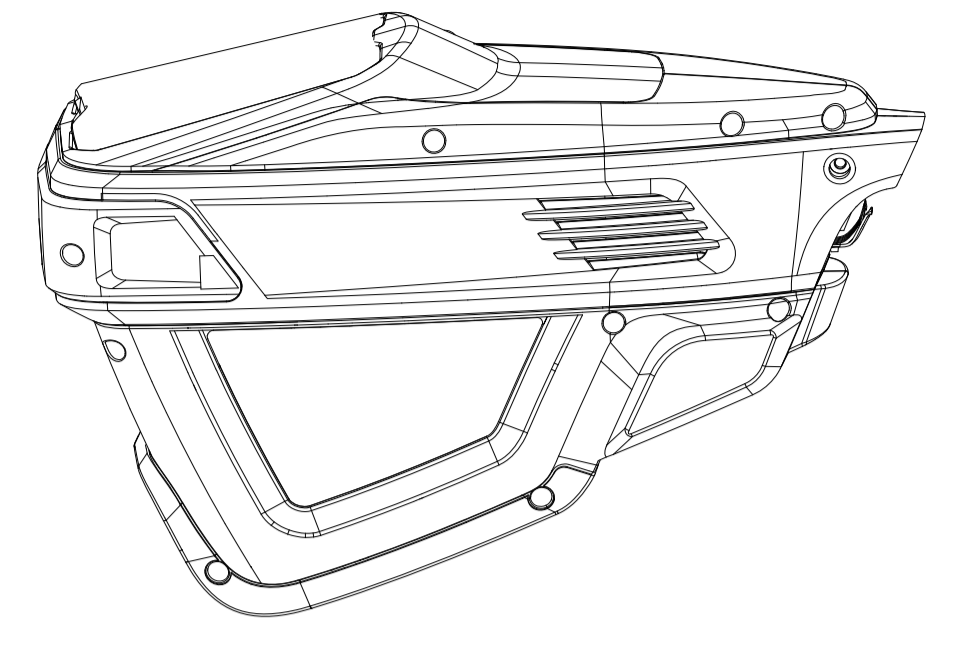

2100386-BZ	
ERP NO.	2100386
Model code	82TB16

Housing

2100386-BZ	
ERP NO.	2100386
Model code	82TB16

Ref #	Part #	Description	Qty	Context	Note	Cost	MSRP
1	RA341032461D	Housing assembly NEW (2018/12)	1	SET			
		Left housing	1				
		Right housing	1				
		Left decorative cover	1				
		Right decorative cover	1				
		Rear decorative piece	1				
		Screw M5*10	4				
		Tension disc	1				
		Screw ST4*16	13				
		Screw M4*10	3				
2	RA362012463A	PCB assembly NEW (2018/12)	1	SET			
		PCB	1				
		Inseat base	1				
		Thinkable tube f5	1	15cm			
		Magnet ring	1				
3	RA311112461	Release button	1	SET			
		Release button	1				
		Spring	1				
		Shaft sleeve	2				
		Axle	1				
4	RA341192461	Release button press plate	1	SET			
5	RA311122461	Battery package barrel	1	SET			
		Battery pack	1				
		Screw ST4*10	5				
		Shrapnel	2				
		Fixed plate	1				

Handle

2100386-BZ	
ERP NO.	2100386
Model code	82TB16

Ref #	Part #	Description	Qty	Context	Note	Cost	MSRP
6	RA333032462	Starp clamp assembly NEW (2018/12)	1		SET		
		Starp clamp	1				
		Bolt M6*18	4				
		Ox horn left housing	1				
		Ox horn right housing	1				
		Screw ST4*16	4				
7	RA311082462	Film panel	1		SET		
8	RA363022461A	Micro switch	1		SET		
9	RA341092462	Toggle button	1		SET		
10	RA363012461A	Switch	1		SET		
11	RA333072461	Reset spring	1		SET		
12	RA341082462	Switch trigger	1		SET		
13	RA363011807C	Speed switch assembly NEW (2018/12)	1		SET		
		Speed switch	1				
		Switch sleeve	1				
14	RA341042462D	Horn handle assembly NEW (2018/12)	1		SET		
		Screw M5*35	2				
		Screw ST4*16	5				
		Nut M5	2				
		U-buckle	1				
		Sub-handle (left)	1				
		Sub-handle (Right)	1				
		Horn handle (left)	1				
		Horn handle (Right)	1				
15	RA333012462	Ox horn tube	1		SET		
16	RA341212461	Knob	1				
17	RA331012462A	Cattle pyramidal assembly NEW (2018/12)	1				
		Upper cover	1				
		Lower cover	1				
		Cattle pyramidal	1				
		Ox horn decorative cover	1				
		Nut M6	1				
		Spring	1				
		Screw ST4*16	1				