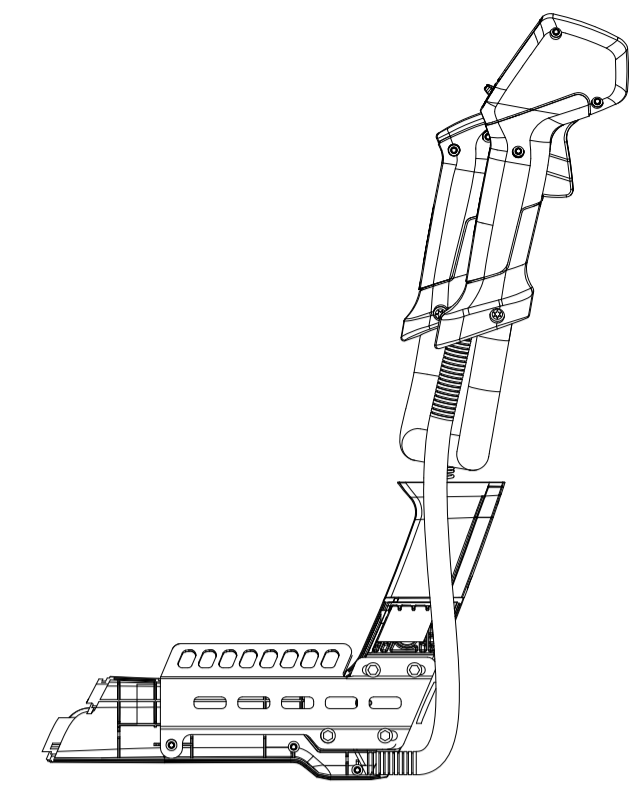

2100386-BZ	
ERP NO.	2100386
Model code	82TB16

Housing

2100386-BZ	
ERP NO.	2100386
Model code	82TB16

Ref #	Part #	Description	Qty	Context	Note	Cost	MSRP
1	RA341032461D	Housing assembly NEW (2018/12)	1	SET			
		Left housing	1				
		Right housing	1				
		Left decorative cover	1				
		Right decorative cover	1				
		Rear decorative piece	1				
		Screw M5*10	4				
		Tension disc	1				
		Screw ST4*16	13				
		Screw M4*10	3				
2	RA362012463A	PCB assembly NEW (2018/12)	1	SET			
		PCB	1				
		Inseat base	1				
		Thinkable tube f5	1	15cm			
		Magnet ring	1				
3	RA311112461	Release button	1	SET			
		Release button	1				
		Spring	1				
		Shaft sleeve	2				
		Axle	1				
4	RA341192461	Release button press plate	1	SET			
5	RA311122461	Battery package barrel	1	SET			
		Battery pack	1				
		Screw ST4*10	5				
		Shrapnel	2				
		Fixed plate	1				

Handle

2100386-BZ	
ERP NO.	2100386
Model code	82TB16

Ref #	Part #	Description	Qty	Context	Note	Cost	MSRP
6	RA333032462	Starp clamp assembly NEW (2018/12)	1		SET		
		Starp clamp	1				
		Bolt M6*18	4				
		Ox horn left housing	1				
		Ox horn right housing	1				
		Screw ST4*16	4				
7	RA311082462	Film panel	1		SET		
8	RA363022461A	Micro switch	1		SET		
9	RA341092462	Toggle button	1		SET		
10	RA363012461A	Switch	1		SET		
11	RA333072461	Reset spring	1		SET		
12	RA341082462	Switch trigger	1		SET		
13	RA363011807C	Speed switch assembly NEW (2018/12)	1		SET		
		Speed switch	1				
		Switch sleeve	1				
14	RA341042462D	Horn handle assembly NEW (2018/12)	1		SET		
		Screw M5*35	2				
		Screw ST4*16	5				
		Nut M5	2				
		U-buckle	1				
		Sub-handle (left)	1				
		Sub-handle (Right)	1				
		Horn handle (left)	1				
		Horn handle (Right)	1				
15	RA333012462	Ox horn tube	1		SET		
16	RA341212461	Knob	1				
17	RA331012462A	Cattle pyramidal assembly NEW (2018/12)	1				
		Upper cover	1				
		Lower cover	1				
		Cattle pyramidal	1				
		Ox horn decorative cover	1				
		Nut M6	1				
		Spring	1				
		Screw ST4*16	1				