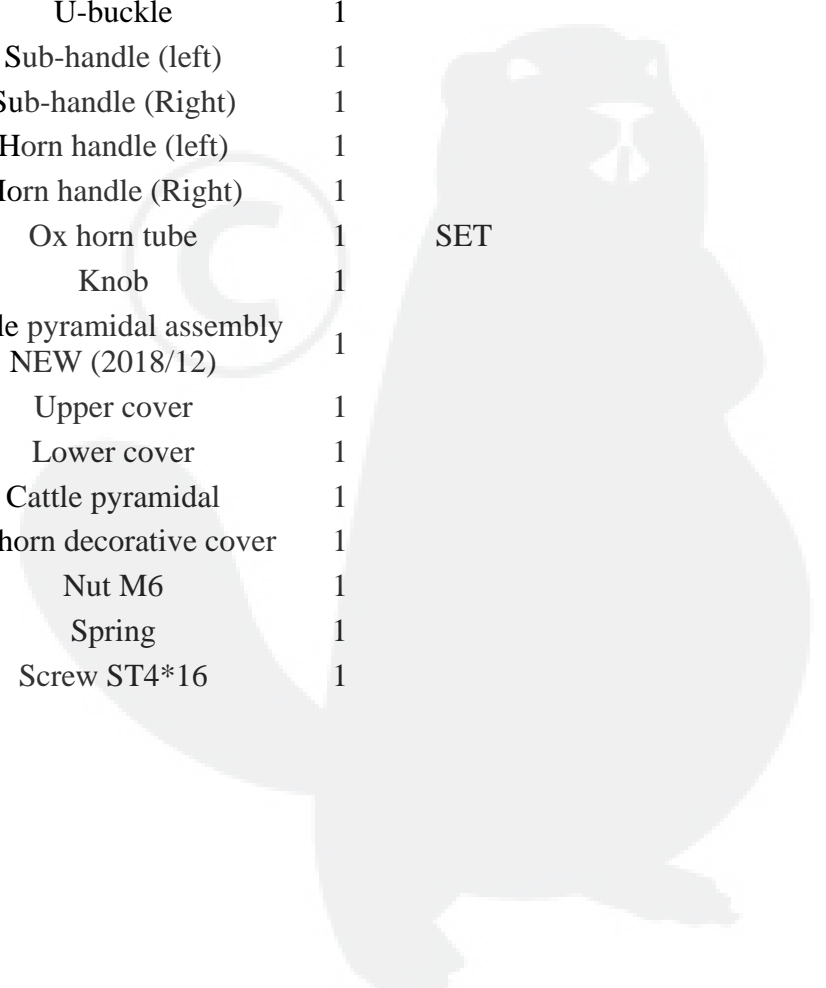

2100386-BZ	
ERP NO.	2100386
Model code	82TB16

Housing

2100386-BZ	
ERP NO.	2100386
Model code	82TB16

Ref #	Part #	Description	Qty	Context	Note	Cost	MSRP
1	RA341032461D	Housing assembly NEW (2018/12)	1	SET			
		Left housing	1				
		Right housing	1				
		Left decorative cover	1				
		Right decorative cover	1				
		Rear decorative piece	1				
		Screw M5*10	4				
		Tension disc	1				
		Screw ST4*16	13				
		Screw M4*10	3				
2	RA362012463A	PCB assembly NEW (2018/12)	1	SET			
		PCB	1				
		Inseat base	1				
		Thinkable tube f5	1	15cm			
		Magnet ring	1				
3	RA311112461	Release button	1	SET			
		Release button	1				
		Spring	1				
		Shaft sleeve	2				
		Axle	1				
4	RA341192461	Release button press plate	1	SET			
5	RA311122461	Battery package barrel	1	SET			
		Battery pack	1				
		Screw ST4*10	5				
		Shrapnel	2				
		Fixed plate	1				

Handle

2100386-BZ	
ERP NO.	2100386
Model code	82TB16

Ref #	Part #	Description	Qty	Context	Note	Cost	MSRP
6	RA333032462	Starp clamp assembly NEW (2018/12)	1		SET		
		Starp clamp	1				
		Bolt M6*18	4				
		Ox horn left housing	1				
		Ox horn right housing	1				
		Screw ST4*16	4				
7	RA311082462	Film panel	1		SET		
8	RA363022461A	Micro switch	1		SET		
9	RA341092462	Toggle button	1		SET		
10	RA363012461A	Switch	1		SET		
11	RA333072461	Reset spring	1		SET		
12	RA341082462	Switch trigger	1		SET		
13	RA363011807C	Speed switch assembly NEW (2018/12)	1		SET		
		Speed switch	1				
		Switch sleeve	1				
14	RA341042462D	Horn handle assembly NEW (2018/12)	1		SET		
		Screw M5*35	2				
		Screw ST4*16	5				
		Nut M5	2				
		U-buckle	1				
		Sub-handle (left)	1				
		Sub-handle (Right)	1				
		Horn handle (left)	1				
		Horn handle (Right)	1				
15	RA333012462	Ox horn tube	1		SET		
16	RA341212461	Knob	1				
17	RA331012462A	Cattle pyramidal assembly NEW (2018/12)	1				
		Upper cover	1				
		Lower cover	1				
		Cattle pyramidal	1				
		Ox horn decorative cover	1				
		Nut M6	1				
		Spring	1				
		Screw ST4*16	1				