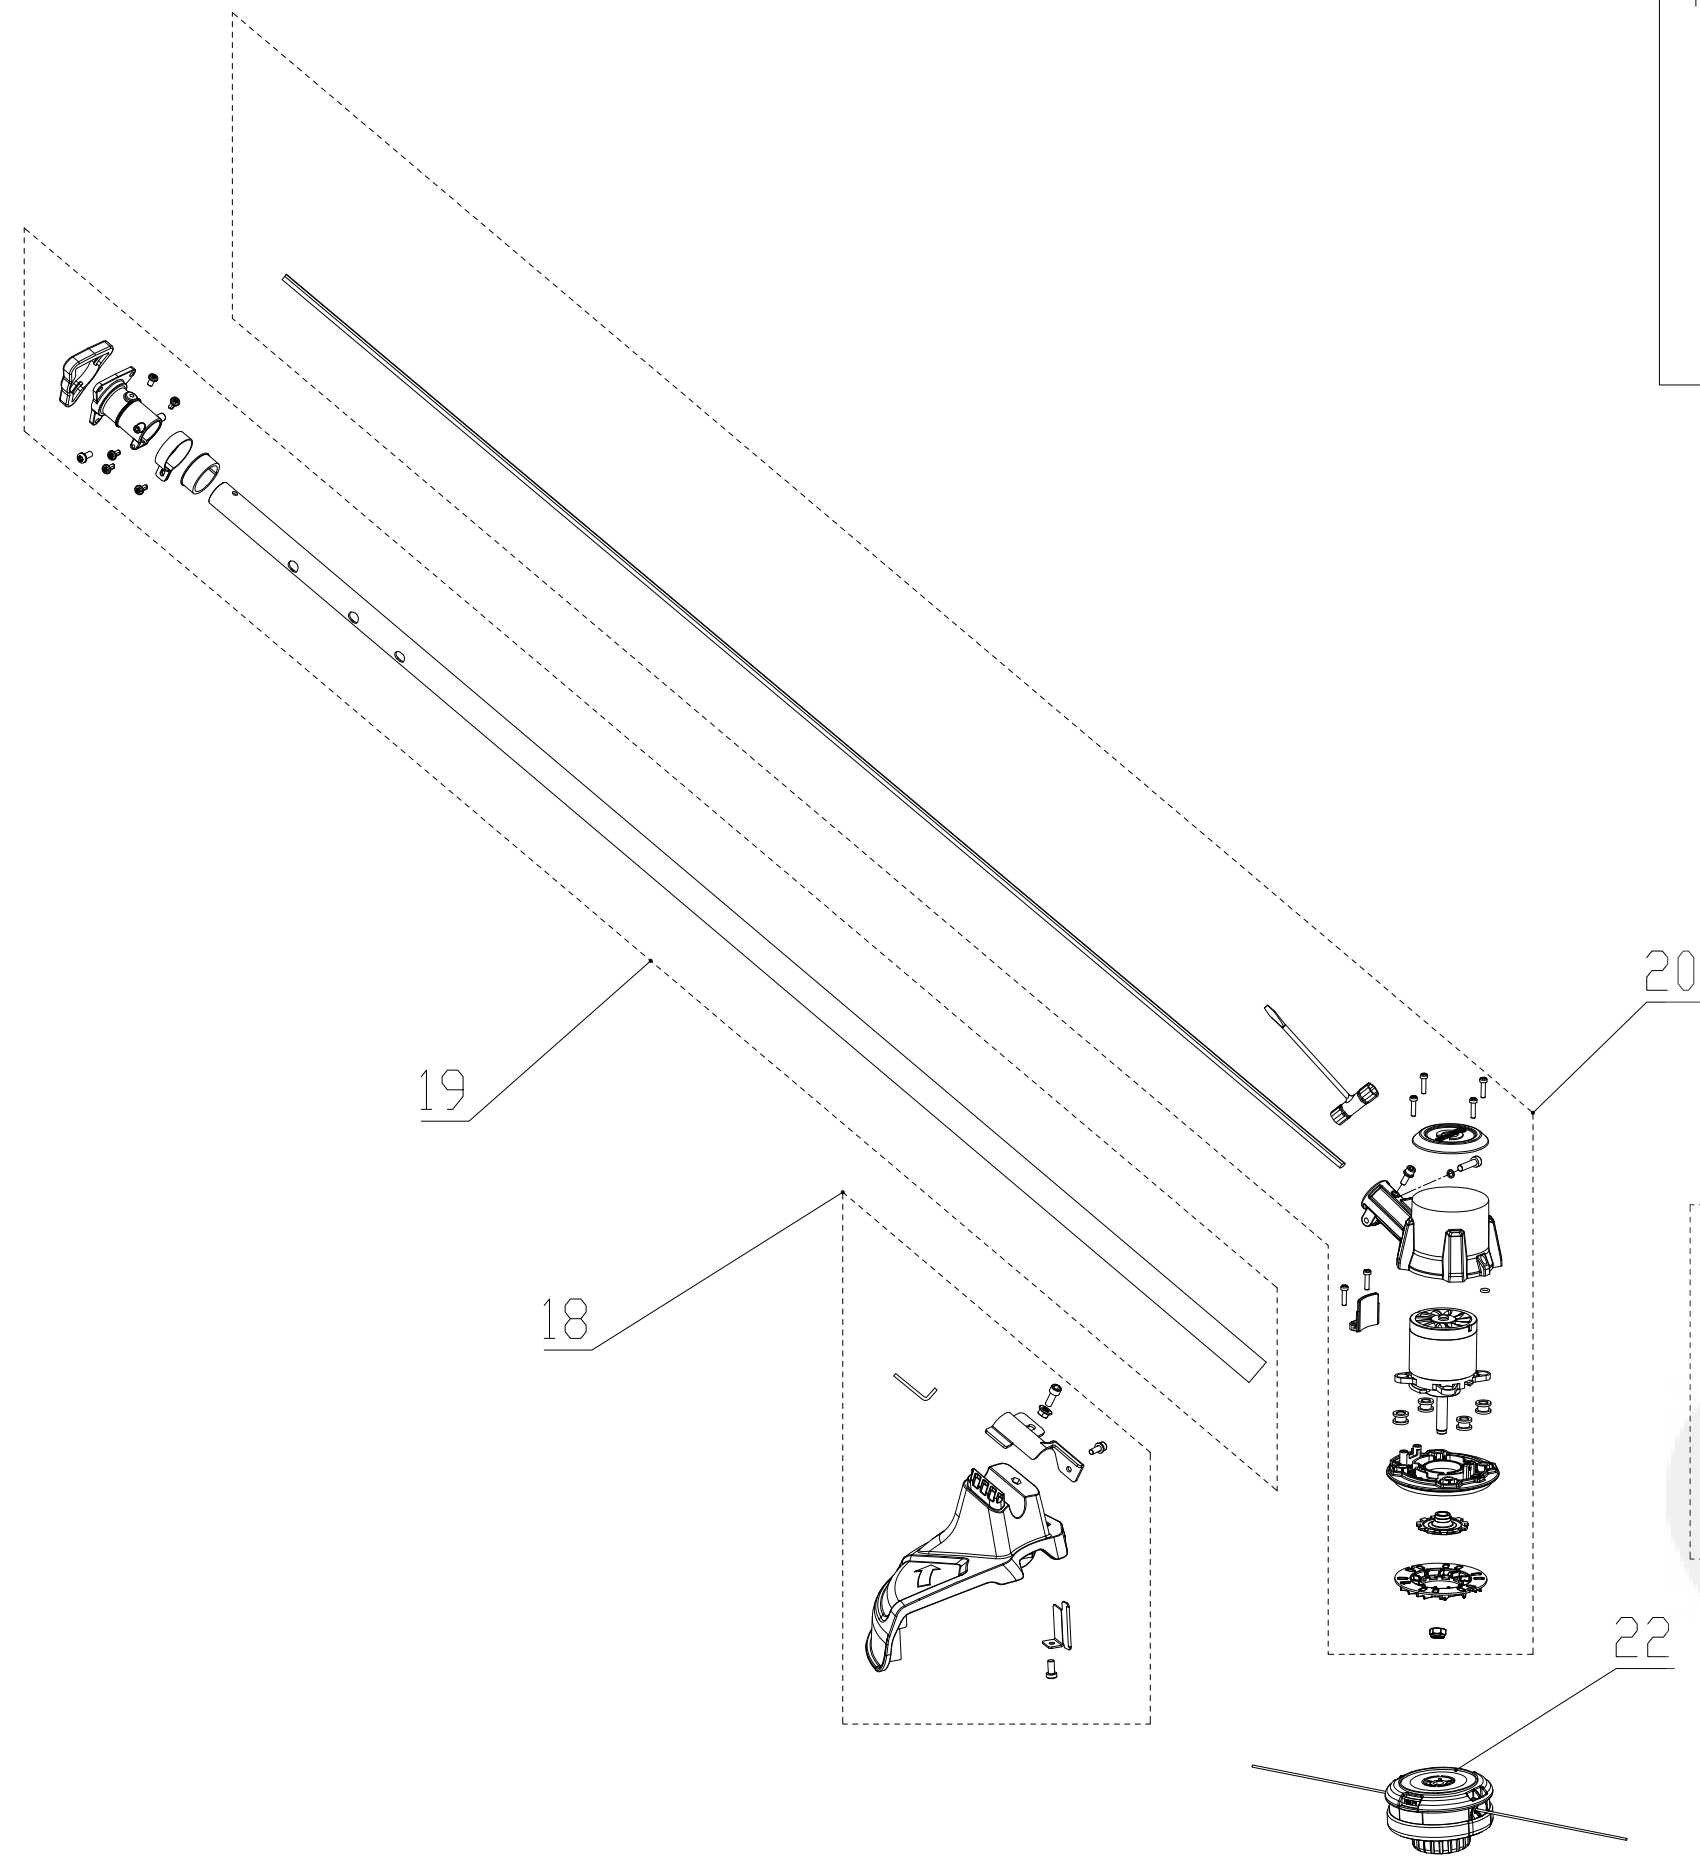

Head & Rod

2100386-BZ	
ERP NO.	2100386
Model code	82TB16